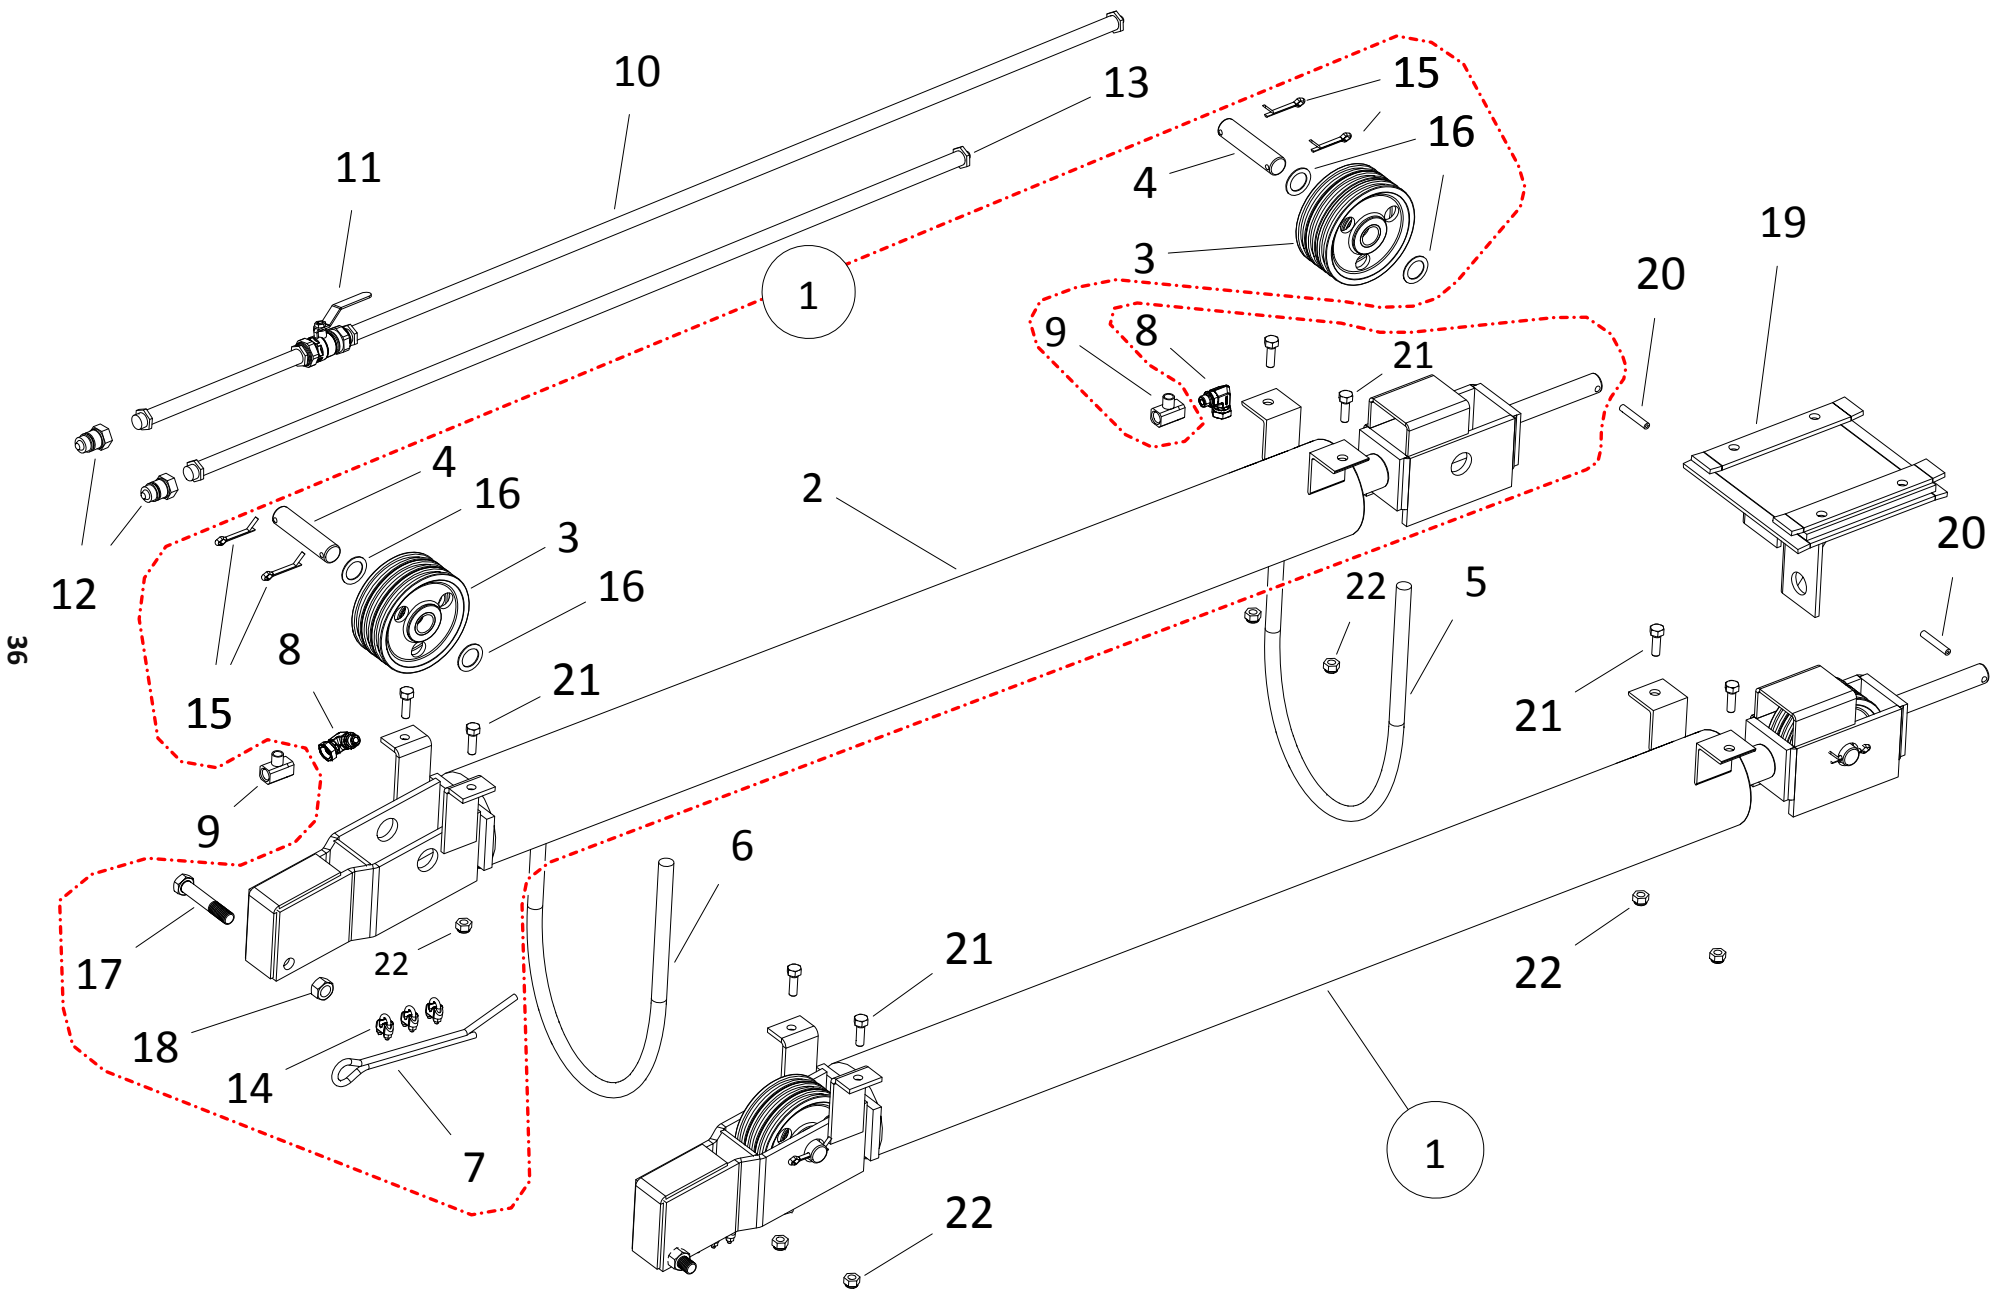

HYDRAULIC LIFT COMPONENTS, MKX13-94 (2020)

36

HYDRAULIC LIFT COMPONENTS, MKX13-94 (2020)

ITEM	PART NO.	DESCRIPTION
1	10-17466	CYLINDER ASSEMBLY
2	10-17388	CYLINDER ONLY
3	10-19918	PULLEY, 5.5, CYL
4	10-18089	HYD CYLINDER PIN
5	10-17468	3/8" X 32" HYDRAULIC HOSE
6	10-18739	3/8" X 16" HYDRAULIC HOSE
7	10-17380	LIFT CABLE
8	10-22191	STEEL ELBOW 6MORB X 3/8 F NPSM
9	10-18736	3/8 STREET TEE
10	10-20326	MKX94 CYL HOSE ASSEMBLY
11	10-18084	BALL VALVE
12	9900047	PIONEER COUPLER
13	10-20325	3/8" X 408" HYDRAULIC HOSE
14	10-19333	5/16" CABLE CLAMP (YELLOW ZINC)
15	10-18098	COTTER PIN 1/4 X 1-3/4 C.ZINC PLTD
16	10-18097	1" RIM WASHER PLTD
17	10-18093	5/8" X 3-1/2" NC BOLT GR 5 PLTD
18	10-19600	5/8" NC NYLON LOCKNUT PLTD
19	10-27562	RAM GUIDE
20	10-18079	COILED SPRING PIN 5/16 X 2 PLN.O
21	10-18698	7/16" X 1-1/4" NC BOLT GR 8 PLTD
22	10-17593	7/16" NC NYLON LOCKNUT GR 5 YLW PLT