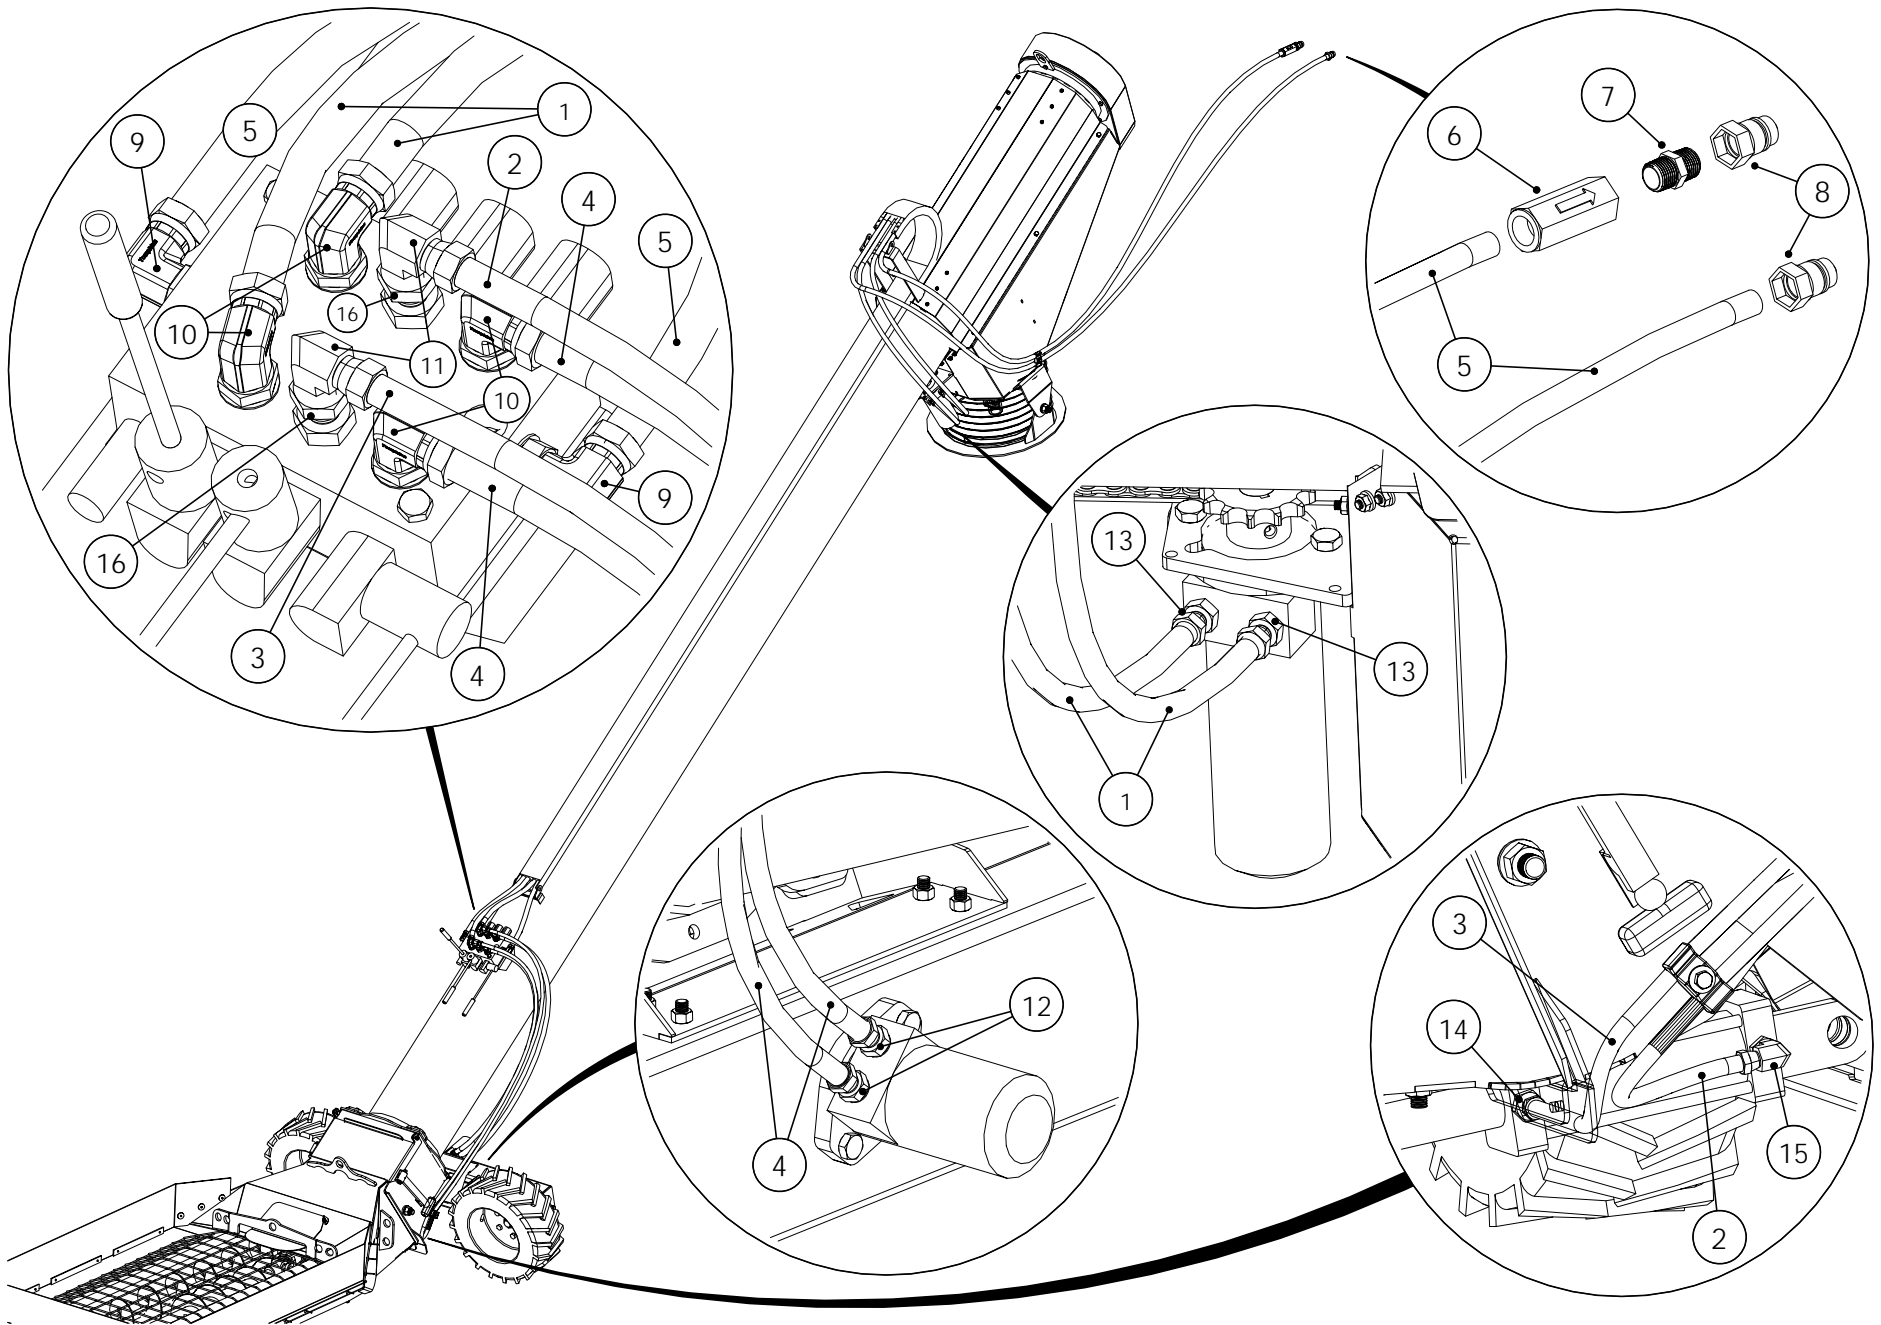

MKX-TEND HYDRAULIC LINES

ITEM	PART NO.	DESCRIPTION
1	10-22971	HYDRAULIC HOSE, 3/8" X 202"
2	10-22972	HYDRAULIC HOSE, 1/4" X 79"
3	10-22973	HYDRAULIC HOSE, 1/4" X 71"
4	10-28228	HYDRAULIC HOSE, 3/8" X 48"
5	10-28737	HYDRAULIC HOSE, 3/8" X 347"
6	10-22147	CHECK VALVE, 1/2"FNPT X 1/2"FNPT
7	10-28479	STEEL NIPPLE, 1/2NPT
8	9900047	PIONEER COUPLER
9	10-22558	STEEL ELBOW, 8MORB X 6 FNPSM
10	10-22191	STEEL ELBOW, 6MORB X 3/8"NPSM
11	10-22976	STEEL ELBOW, 3/8 MNPT X 1/4 FNPSM
12	10-22975	FTG,STL,1/2MNPT X 3/8NSPM
13	10-22974	FTG,STL,10MORB X 3/8NSPM
14	10-22981	FTG,STL,#8MORB X 1/4NSPM
15	10-22977	STEEL ELBOW, #8MORB X 1/4 FNPSM
16	10-23078	STRAIGHT FITTING, 6MORB X 3/8 FNPSM