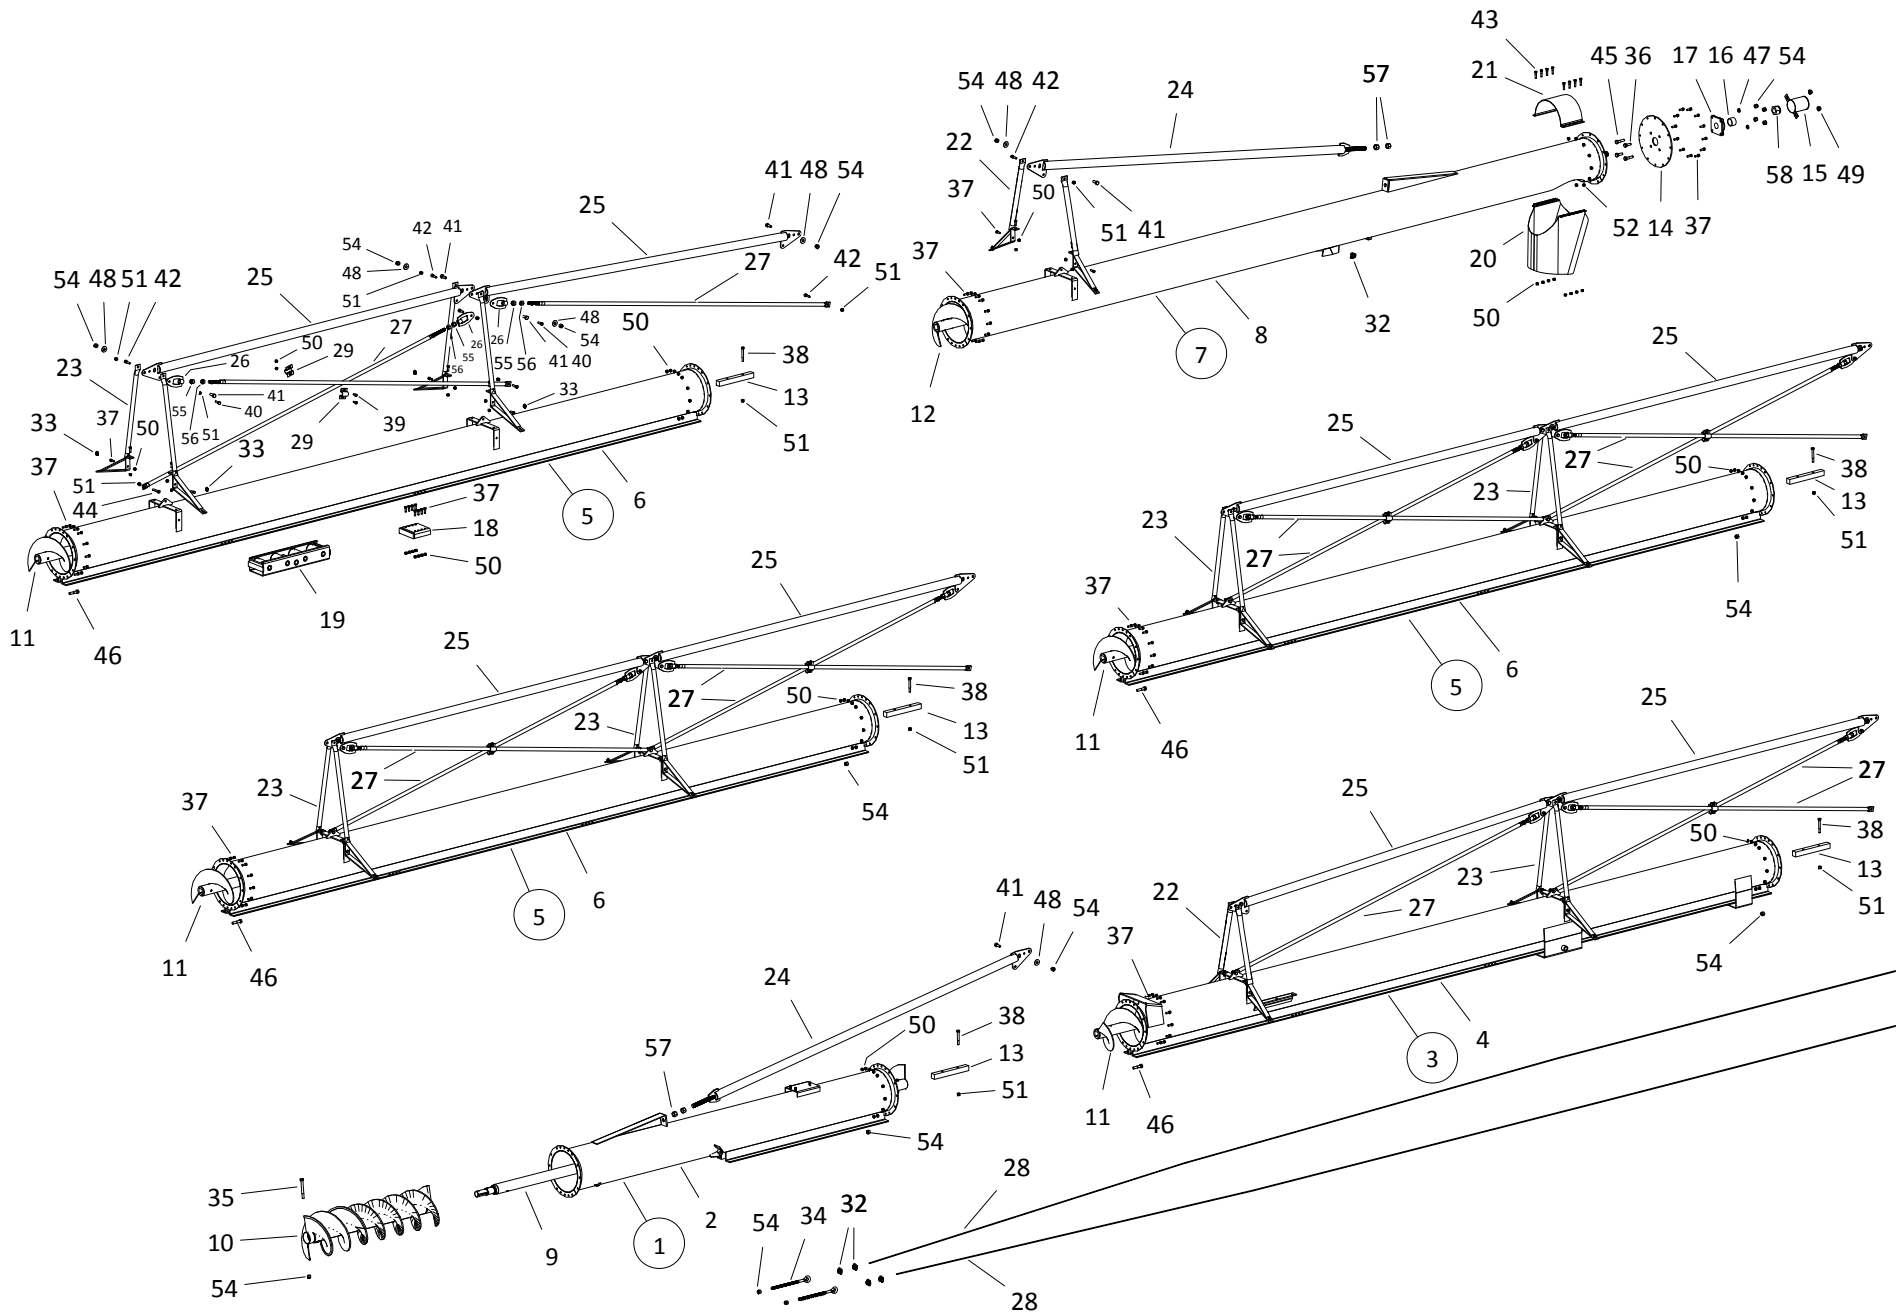

TUBE & TRUSS COMPONENTS, MKX 13-114 (2020)

TUBE & TRUSS COMPONENTS, MKX 13-114 (2020)

ITEM	PART NO.	DESCRIPTION
54	10-19600	5/8" NC NYLON LOCKNUT PLTD
55	10-19601	3/4" NC NYLON LOCKNUT PLTD
56	10-19997	3/4" NC HEX NUT PLTD
57	10-20080	1" NC HEX NUT PLTD
58	10-24423	1-1/2" NYLON LOCK NUT UNF GR8 PLTD