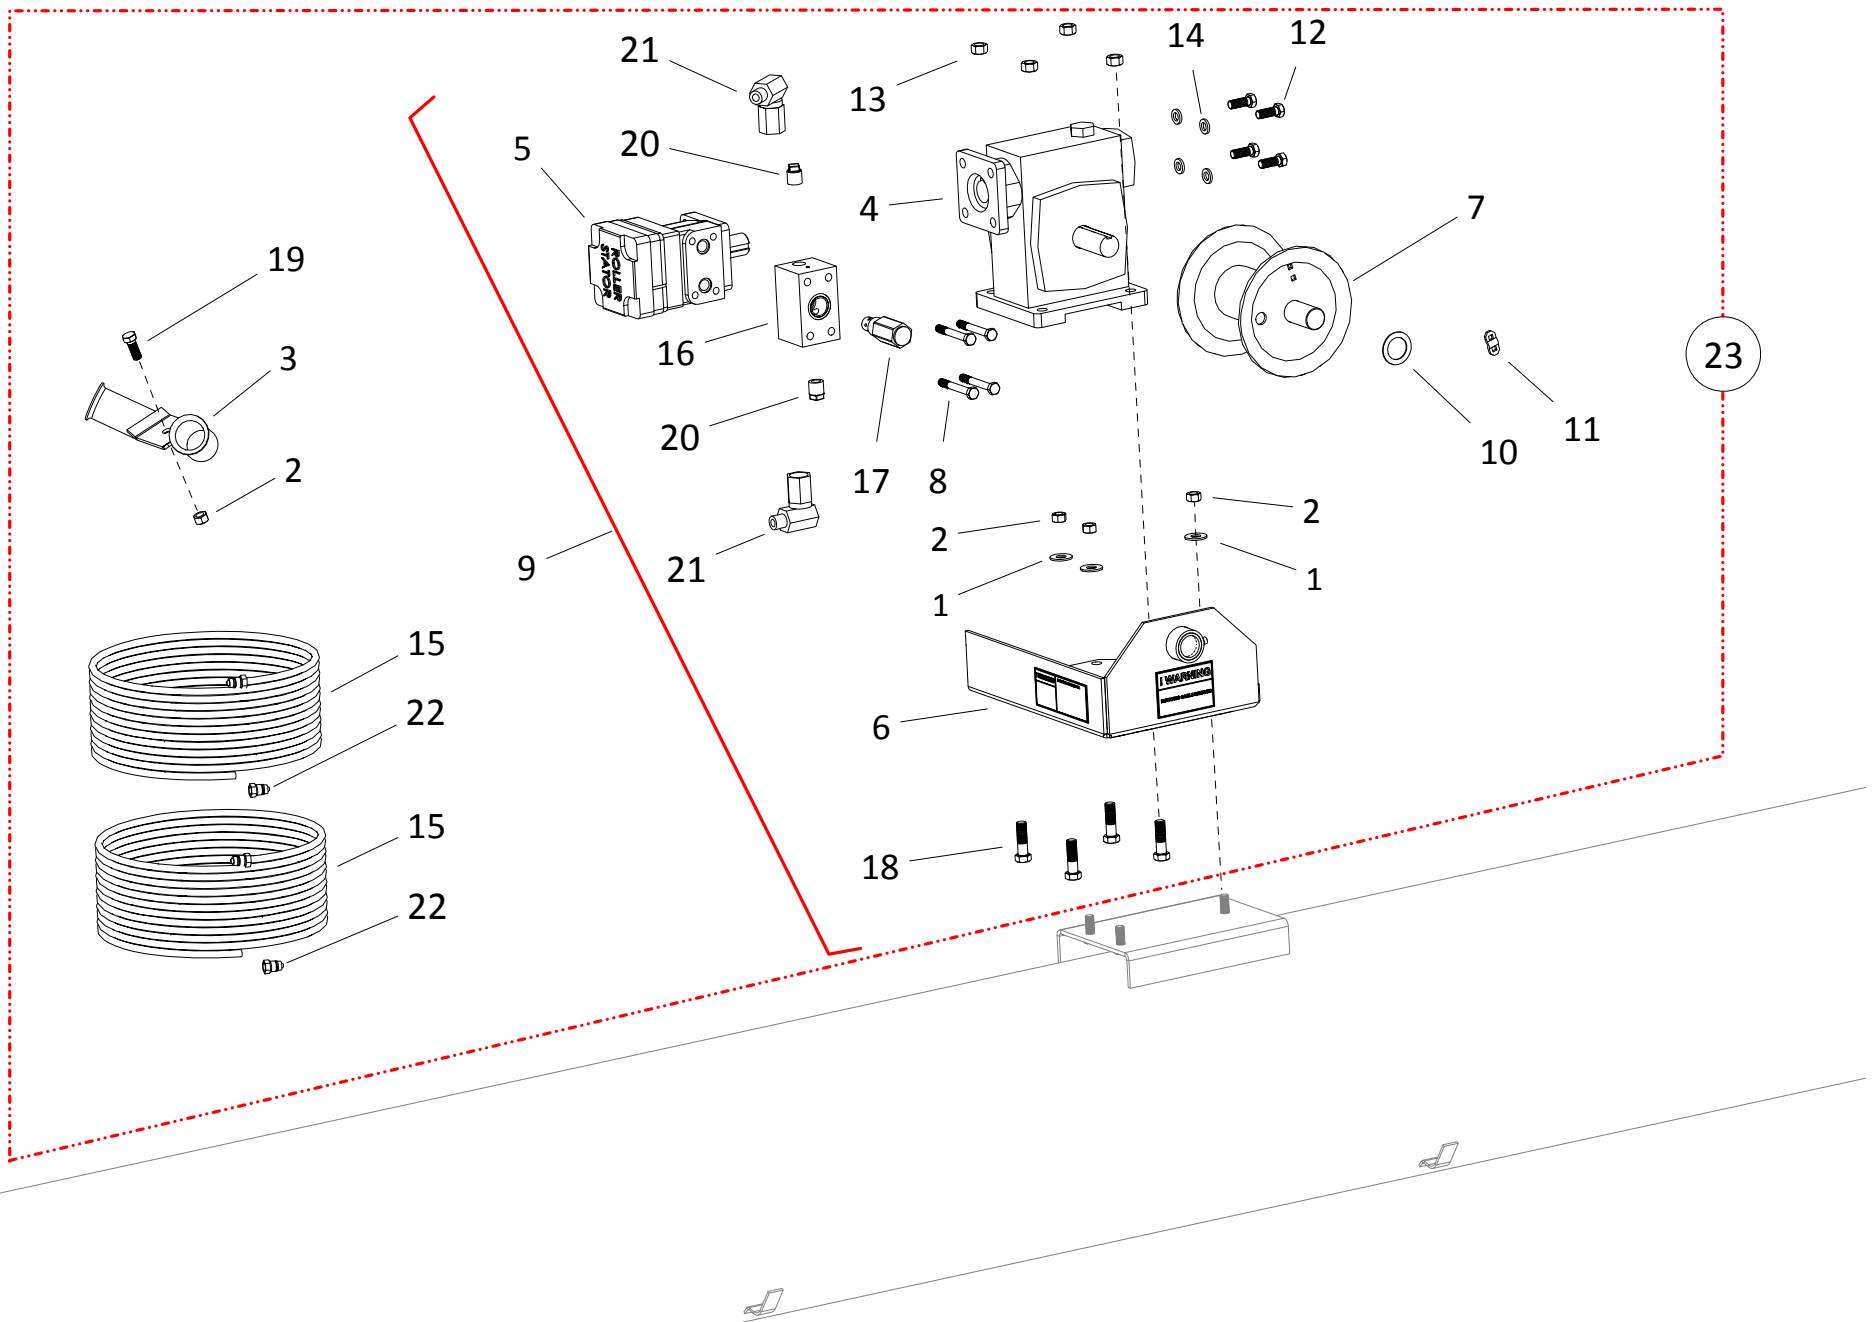

HYDRAULIC WINCH (A266)

HYDRAULIC WINCH (A266)

ITEM	PART NO.	DESCRIPTION
1	10-17392	WASHER 3/8" FLAT PLTD
2	10-17402	3/8" NC NYLON LOCKNUT PLTD
3	10-17467	DOUBLE HOSE HOLDER
4	10-17625	HYDRAULIC WINCH GEARBOX
5	10-17626	HYDRAULIC MOTOR
6	10-17628	HYD WINCH FRAME ASSM RED
7	10-17629	HYD WINCH DRUM RED
8	10-17631	5/16" X 2-1/2" NC BOLT GR 2 PLTD
9	10-17634	HYDRAULIC WINCH ASSEMBLY, RED
10	10-18097	1" RIM WASHER PLTD
11	10-18496	ROPE KEEPER KIT
12	10-18955	BOLT 3/8" X 1"
13	10-19598	LOCKNUT 7/16"
14	10-19604	LOCKWASHER 3/8"
15	10-20037	1/2" X 236" HYDRAULIC HOSE
16	10-28221	MANIFOLD WINCH RELIEF BLOCK
17	10-28222	VALVE WINCH NON-ADJ RELIEF MANIFOLD
18	10-28744	7/16 X 1-1/2 NC BOLT GR5 PLTD
19	10-29246	3/8" X 1" GR8 SHEAR BOLT
20	0308013	3/8" NTP PLASTIC PLUG
21	1100625	STEEL ELBOW 90,1/2FNPSMX3/8MNPT
22	9900047	PIONEER COUPLER
23	05-A266	HYDRAULIC HOPPER LIFT KIT