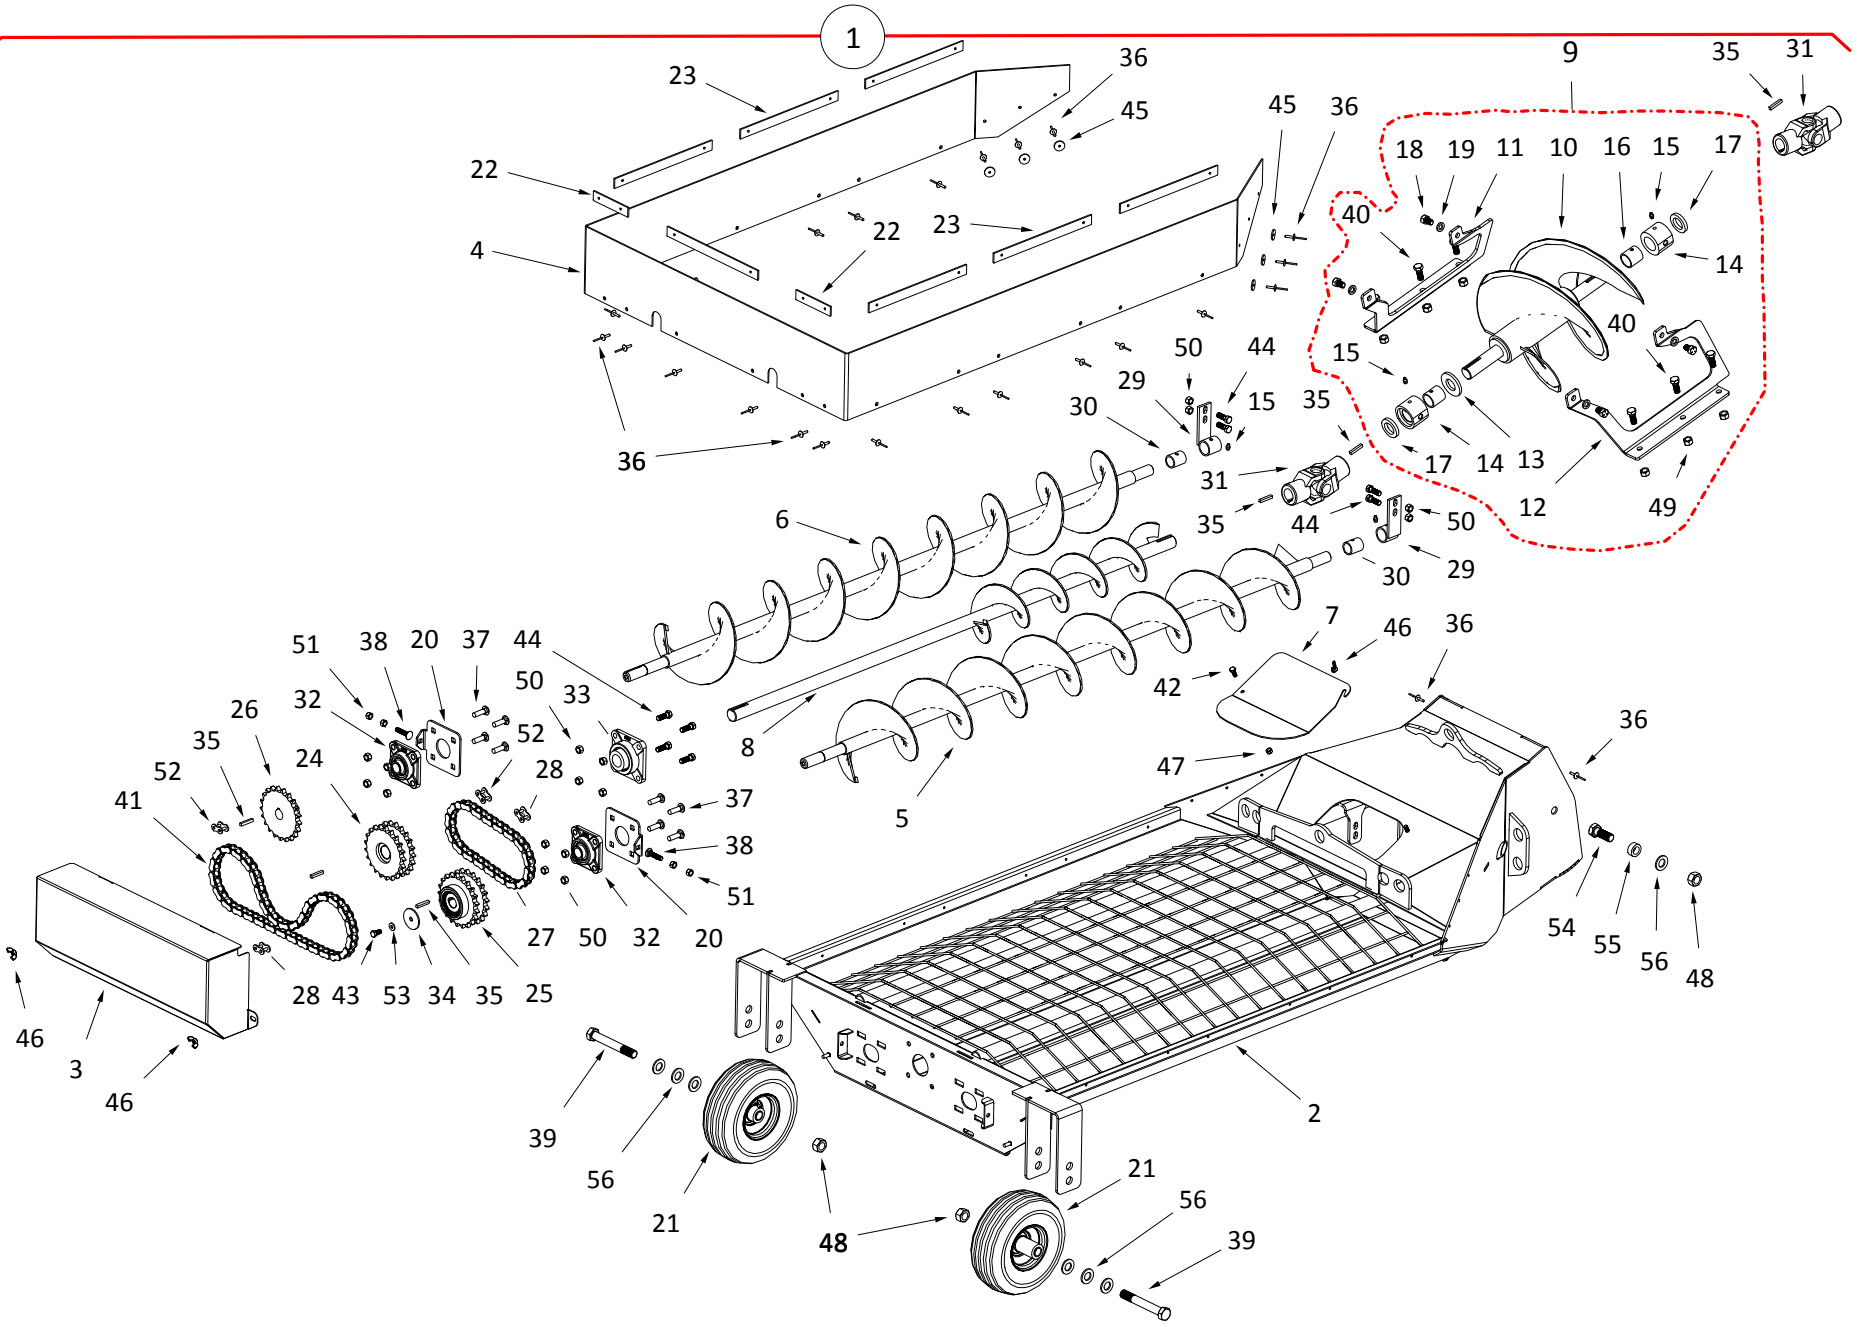

MKX-TEND COLLECTOR

ITEM	PART NO.	DESCRIPTION
51	10-22938	WING NUT, 5/16" PLTD
52	10-19600	LOCKNUT, 5/8" PLTD
53	10-19601	LOCKNUT, 3/4" PLTD
54	10-19980	LOCKNUT, 5/16" PLTD
55	10-22550	RIVNUT, 3/8"
56	10-28449	LOCKNUT, 1/4"