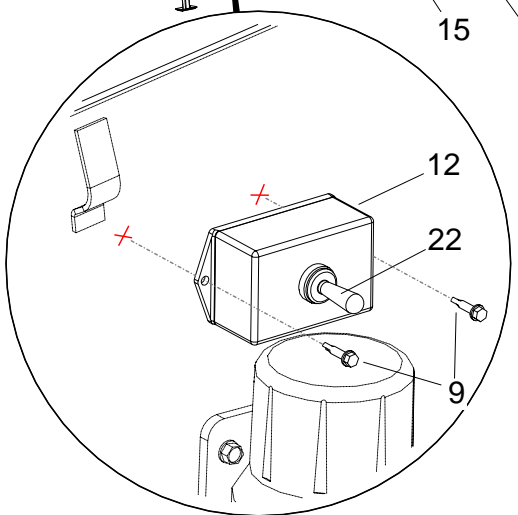

WORK LIGHT KIT, 64 (A349) | 74 (A351)

ITEM	PART NO.	DESCRIPTION
1	10-22695	WORK LIGHT HARNESS, 64
1	10-22696	WORK LIGHT HARNESS, 74
2	10-22687	TRACTOR PLUG EXTENSION HARNESS
3	10-22286	TRANSPORT CHAIN LUG
4	10-22394	MINI FLOOD LAMP, LEDWD-1L10 (INCLUDES HARDWARE)
5	10-22395	FLOOD LAMP, LEDWD-2L20 (INCLUDES HARDWARE)
6	10-22969	LIGHT BRACKET, 1374
7	10-21537	GULP, HOSE CLAMP
8	10-18987	HALF CLAMP, 13"
9	10-22396	8-18 X 3/4" TEK SCREW
10	10-18698	BOLT, 7/16" X 1-1/4"
11	10-19598	LOCKNUT, 7/16"
12	10-22399	SWITCH BOX ONLY
13	10-22427	LEAD CONNECTOR, DEUTSCH DT06-2S (NOT SHOWN)
14	10-22446	BUSS AGC 20A FUSE (NOT SHOWN)
15	10-28665	7 PIN HIGHWAY TRACTOR CONNECTOR
16	10-23124	8 WAY PLUG, AT06-08SA
17	10-23125	8 WAY RECEPTACLE, AT04-08PA
18	10-23126	WEATHER PACK TOWER, 6 POS (NOT SHOWN)
19	10-23127	WEATHER PACK SHROUD, 6 POS (NOT SHOWN)
20	10-23128	DEUTSCH 2 WAY CAP, 1011-344-0205 (NOT SHOWN)
21	10-28744	BOLT, 7/16" X 1-1/2"
22	10-24355	WEATHERPROOF TOGGLE SWITCH
23	05-A349	MKX1364 WORK LIGHT KIT
23	05-A351	MKX1374 WORK LIGHT KIT