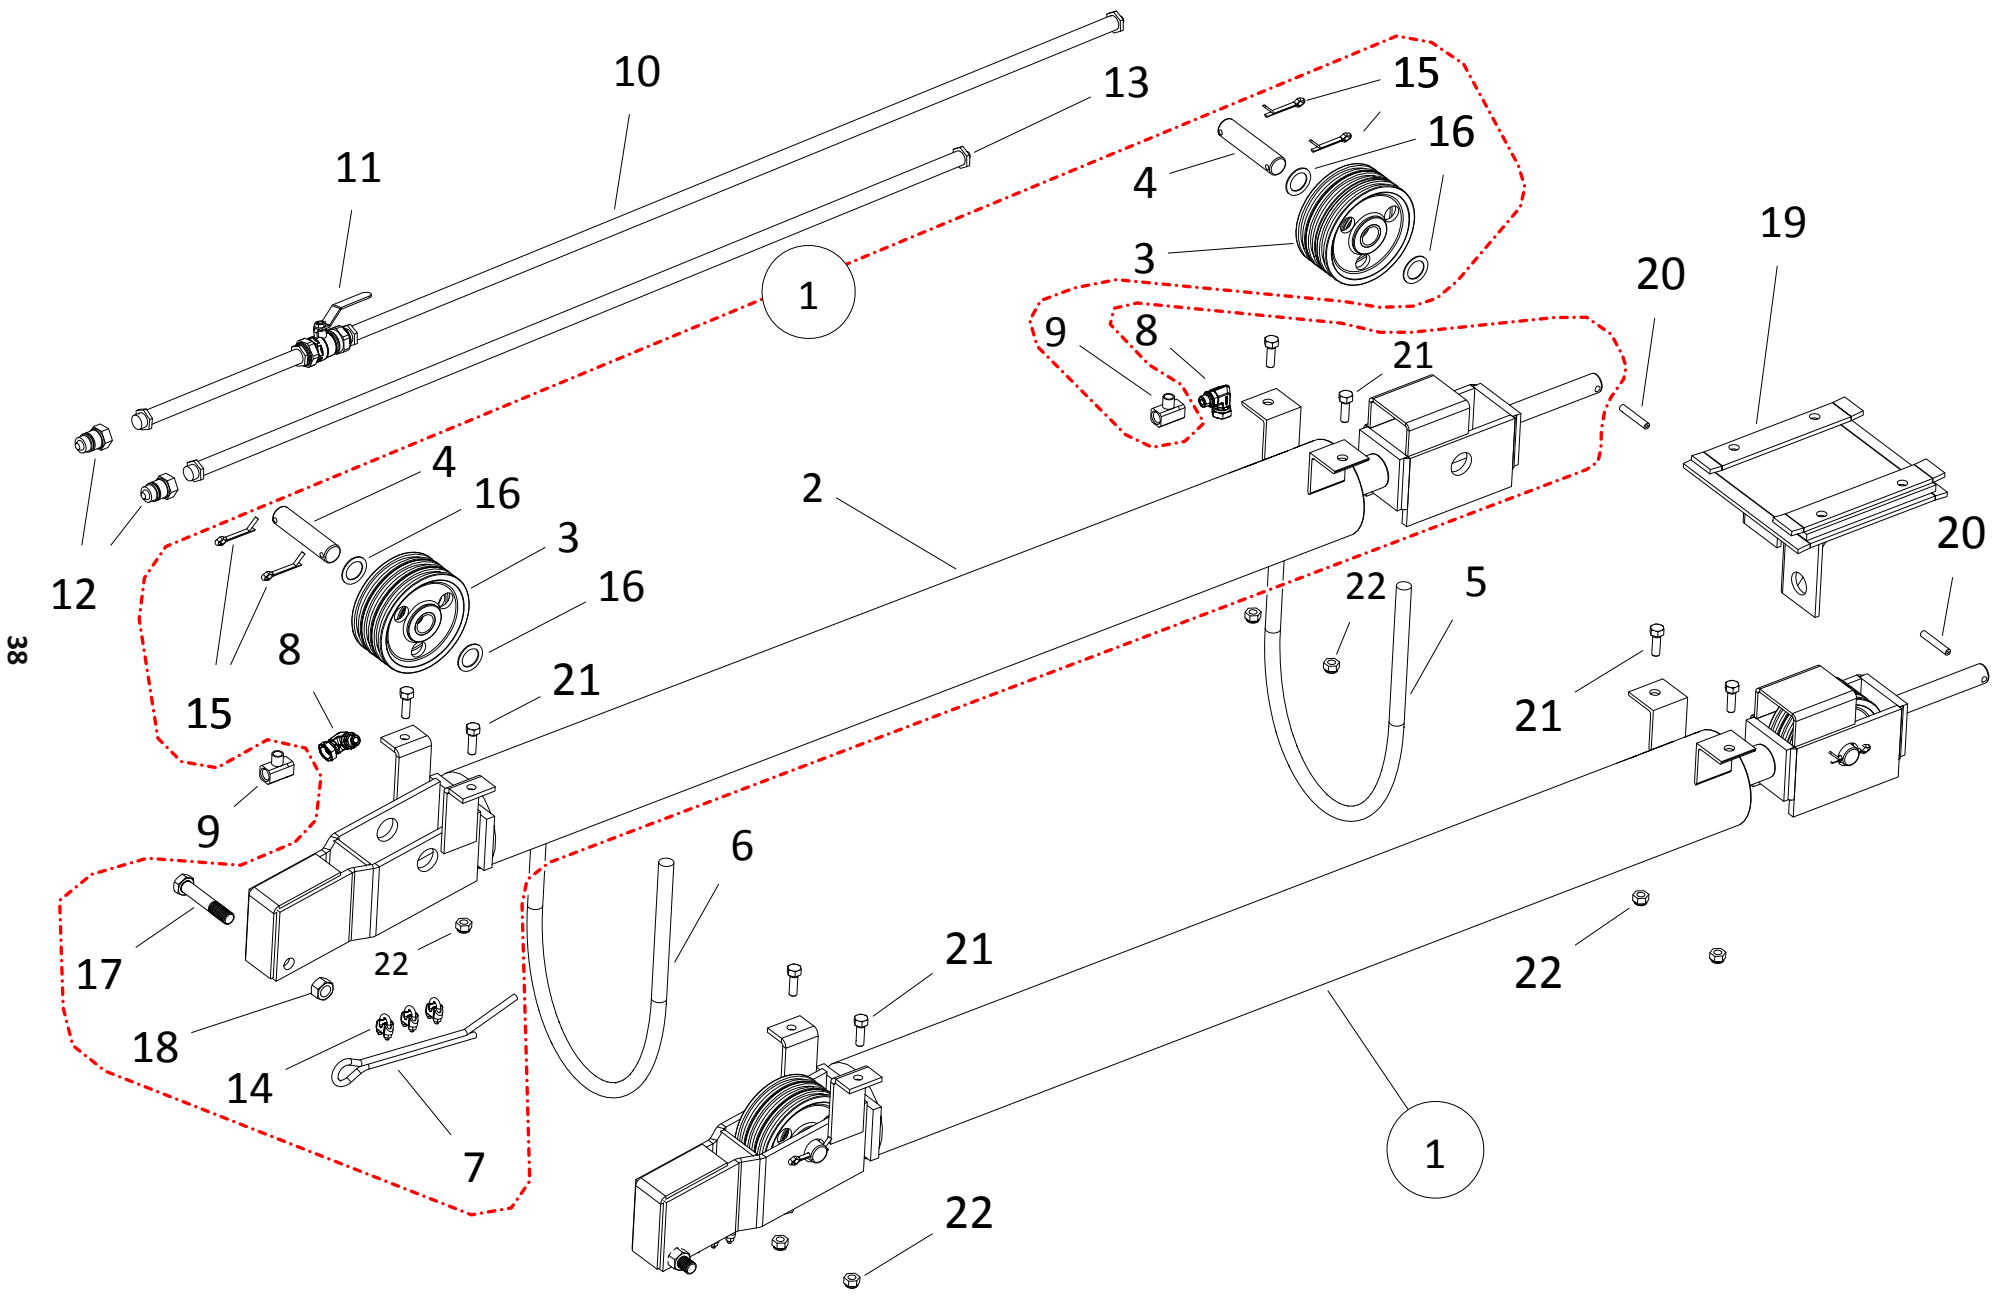

HYDRAULIC LIFT COMPONENTS, MKX13-114 (2020)

HYDRAULIC LIFT COMPONENTS, MKX13-114 (2020)

ITEM	PART NO.	DESCRIPTION
1	10-17650	CYLINDER ASSEMBLY
2	10-17649	CYLINDER ONLY
3	10-17640	PULLEY, 6.5, CYL
4	10-17652	HYD CYLINDER PIN
5	10-17468	3/8" X 32" HYDRAULIC HOSE
6	10-18739	3/8" X 16" HYDRAULIC HOSE
7	10-17653	LIFT CABLE
8	10-22191	STEEL ELBOW 6MORB X 3/8 F NPSM
9	10-18736	3/8 STREET TEE
10	10-20328	MKX114 CYL HOSE ASSEMBLY
11	10-18084	BALL VALVE
12	9900047	PIONEER COUPLER
13	10-20327	3/8" X 480" HYDRAULIC HOSE
14	10-18990	3/8" CABLE CLAMP
15	10-18098	COTTER PIN 1/4 X 1-3/4 C.ZINC PLTD
16	10-17651	1-1/4" RIM WASHER PLTD
17	10-27815	5/8" X 4" NC BOLT GR 5 PLTD
18	10-19600	5/8" NC NYLON LOCKNUT PLTD
19	10-27562	RAM GUIDE
20	10-18079	COILED SPRING PIN 5/16 X 2 PLN.O
21	10-18698	7/16" X 1-1/4" NC BOLT GR 8 PLTD
22	10-17593	7/16" NC NYLON LOCKNUT GR 5 YLW PLT