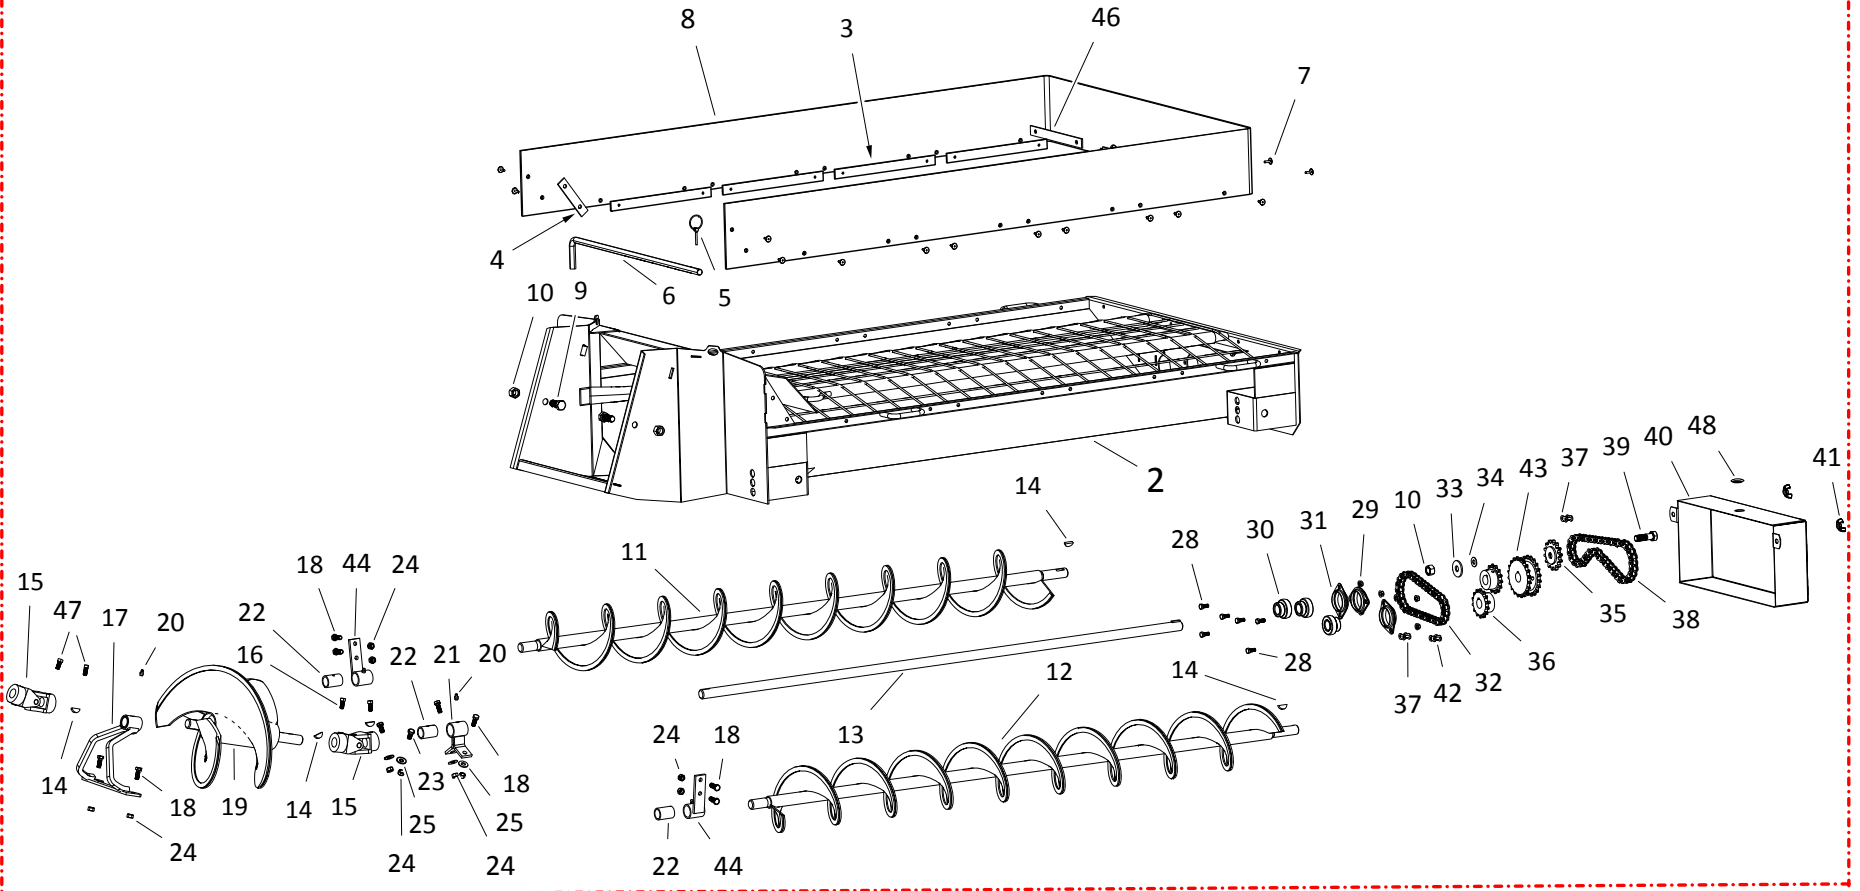

1

56

HOPPER, MKX 13

ITEM	PART NO.	DESCRIPTION
1	10-29984	LP HOPPER ASSEMBLY
2	10-29978	LP HOPPER ONLY
3	10-22051	12-1/2 BELTING ATTACH STRAP
4	10-22049	4-3/4 BELTING ATTACH STRAP
5	10-29998	LYNCH PIN 3/16 X 1-1/4 Y.ZINC PLTD
6	10-20461	LP DOOR PIN, BENT
7	10-20399	3/16" X 5/8" GRIP RIVET
8	10-29896	LP RUBBER BELTING
9	10-19590	5/8" X 1-1/2" NC BOLT GR 8 PLTD
10	10-19600	5/8" NC NYLON LOCKNUT PLTD
11	10-29963	LP HOPPER FLIGHT, LH
12	10-17345	LP HOPPER FLIGHT, RH
13	10-17347	LP DRIVESHAFT
14	10-19224	1/4" X 1" WOODRUFF KEY PLAIN
15	10-29175	6R U-JOINT (1"RD X 1")(BLACK)
15A	10-17029	CROSS KIT
16	10-29117	SETSCREW, 3/8" X 5/8" GR8 SQ HEAD
17	200399	NECK FLIGHT SUPPORT
18	10-18955	3/8" X 1" NC BOLT GR 5 PLTD
19	10-29965	NECK FLIGHT
20	10-19222	GREASE FTG ZERK 1/4-28 SAE CZ PLTD
21	10-17352	BUSHING SUPPORT, LP HOPPER SHAFT
22	10-19149	1" BUSHING
23	10-19540	3/8" X 3/4" NC BOLT GR 5 PLTD
24	10-17402	3/8" NC NYLON LOCKNUT PLTD
25	10-17392	3/8" FLAT WASHER PLTD
26	10-17522	LOW PRO HOPPER WHEEL
27	10-19463	HITCH PIN
28	10-19538	5/16" X 3/4" NC BOLT GR 2 PLTD
29	10-19595	5/16" NC SERRATED FLANGE NUT PLTD
30	10-18817	FLANGE BEARING ONLY
31	10-18694	FLANGE
32	10-17369	LP HOPPER CHAIN
33	10-19966	5/8" FLAT WASHER PLTD
34	10-18096	5/8" RIM WASHER PLTD
35	10-29894	50C15 X 5/8 IDLER SPROCKET
36	10-19131	50B14 X 1 SPROCKET
37	10-20430	#50 (HEAVY) CONNECTOR LINK
38	10-20516	CHAIN, LP HOPPER (#50 X 47)
39	10-27484	5/8" X 2-1/4" NC BOLT GR 8 PLTD
40	10-29981	LP CHAIN COVER
41	10-20082	3/8" WING NUT PLTD
42	10-17389	#50 OFFSET LINK (HEAVY)
43	10-17349	DS50A20 X 1 SPROCKET
44	10-17583	BUSHING SUPPORT
45	10-17394	LP FIXED WHEEL AXLE
46	10-22050	10 BELTING ATTACH STRAP
47	10-19225	SETSCREW, 3/8" UNC X 3/8" REGULAR
48	10-17584	PLUG