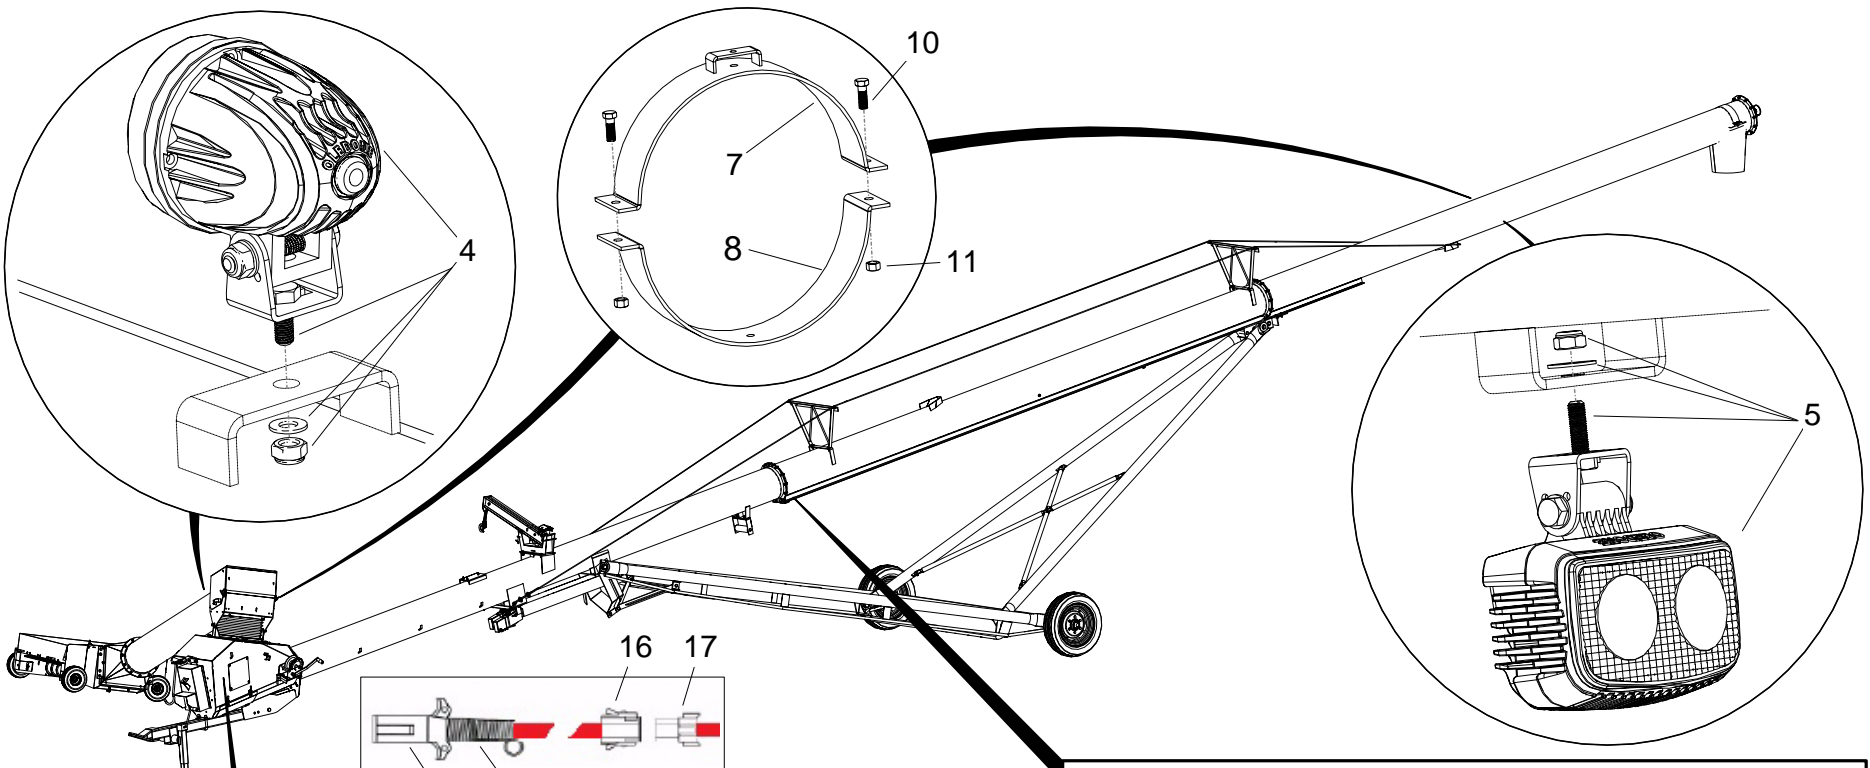

WORK LIGHT KIT, 64 (A349) | 74 (A351)

ITEM	PART NO.	DESCRIPTION
1	10-22695	WORK LIGHT HARNESS, 64
1	10-22696	WORK LIGHT HARNESS, 74
2	10-22687	TRACTOR PLUG EXTENSION HARNESS
3	10-22286	TRANSPORT CHAIN LUG
4	10-22394	MINI FLOOD LAMP, LEDWD-1L10 (INCLUDES HARDWARE)
5	10-22395	FLOOD LAMP, LEDWD-2L20 (INCLUDES HARDWARE)
6	10-22969	LIGHT BRACKET, 1374
7	10-21537	GULP, HOSE CLAMP
8	10-18987	HALF CLAMP, 13"
9	10-22396	8-18 X 3/4" TEK SCREW
10	10-18698	BOLT, 7/16" X 1-1/4"
11	10-19598	LOCKNUT, 7/16"
12	10-22399	SWITCH BOX ONLY
13	10-22427	LEAD CONNECTOR, DEUTSCH DT06-2S (NOT SHOWN)
14	10-22446	BUSS AGC 20A FUSE (NOT SHOWN)
15	10-28665	7 PIN HIGHWAY TRACTOR CONNECTOR
16	10-23124	8 WAY PLUG, AT06-08SA
17	10-23125	8 WAY RECEPTACLE, AT04-08PA
18	10-23126	WEATHER PACK TOWER, 6 POS (NOT SHOWN)
19	10-23127	WEATHER PACK SHROUD, 6 POS (NOT SHOWN)
20	10-23128	DEUTSCH 2 WAY CAP, 1011-344-0205 (NOT SHOWN)
21	10-28744	BOLT, 7/16" X 1-1/2"
22	10-24355	WEATHERPROOF TOGGLE SWITCH
23	05-A349	MKX1364 WORK LIGHT KIT
23	05-A351	MKX1374 WORK LIGHT KIT