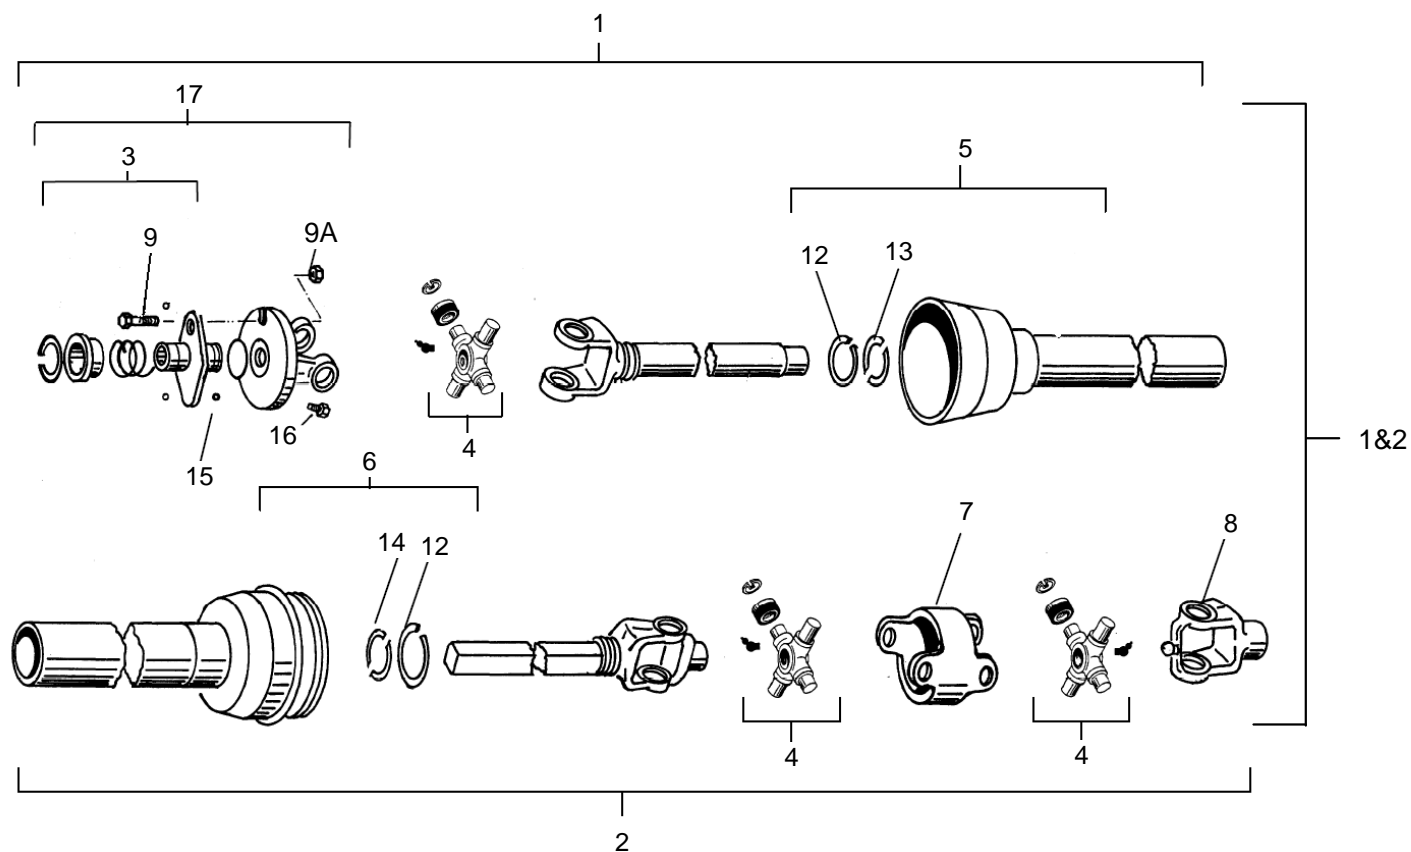

CONSTANT VELOCITY PTO SHAFT (18455)

ITEM	PART NO.	DESCRIPTION
1&2	10-18455	COMPLETE PTO SHAFT
1	10-18268	1/2 PTO SHAFT, TRACTOR END
2	10-18269	1/2 PTO SHAFT, IMPLEMENT END
3	10-18270	SPRING LOCK REPAIR KIT
4	10-18271	UNIVERSAL JOINT REPAIR KIT
5	10-18272	PLASTIC SHIELD C/W REFERENCE NO. 12&13, TRACTOR END
6	10-18273	PLASTIC SHIELD C/W REFERENCE NO. 12&14, IMPLEMENT END
7	10-18274	CV CENTER HOUSING
8	10-18358	END YOKE
9	10-18454	3/8" X 1" GR8 BOLT
9A	10-18956	3/8" 2-WAY LOCKNUT
12	10-18467	RETAINER RING
13	10-18468	NYLON BEARING
14	10-18441	NYLON BEARING
15	10-18470	BALL BEARING KIT
16	10-19995	BOLT, 3/8" - 16 X 1/2", GR5
17	10-18440	SHEAR ASSEMBLY