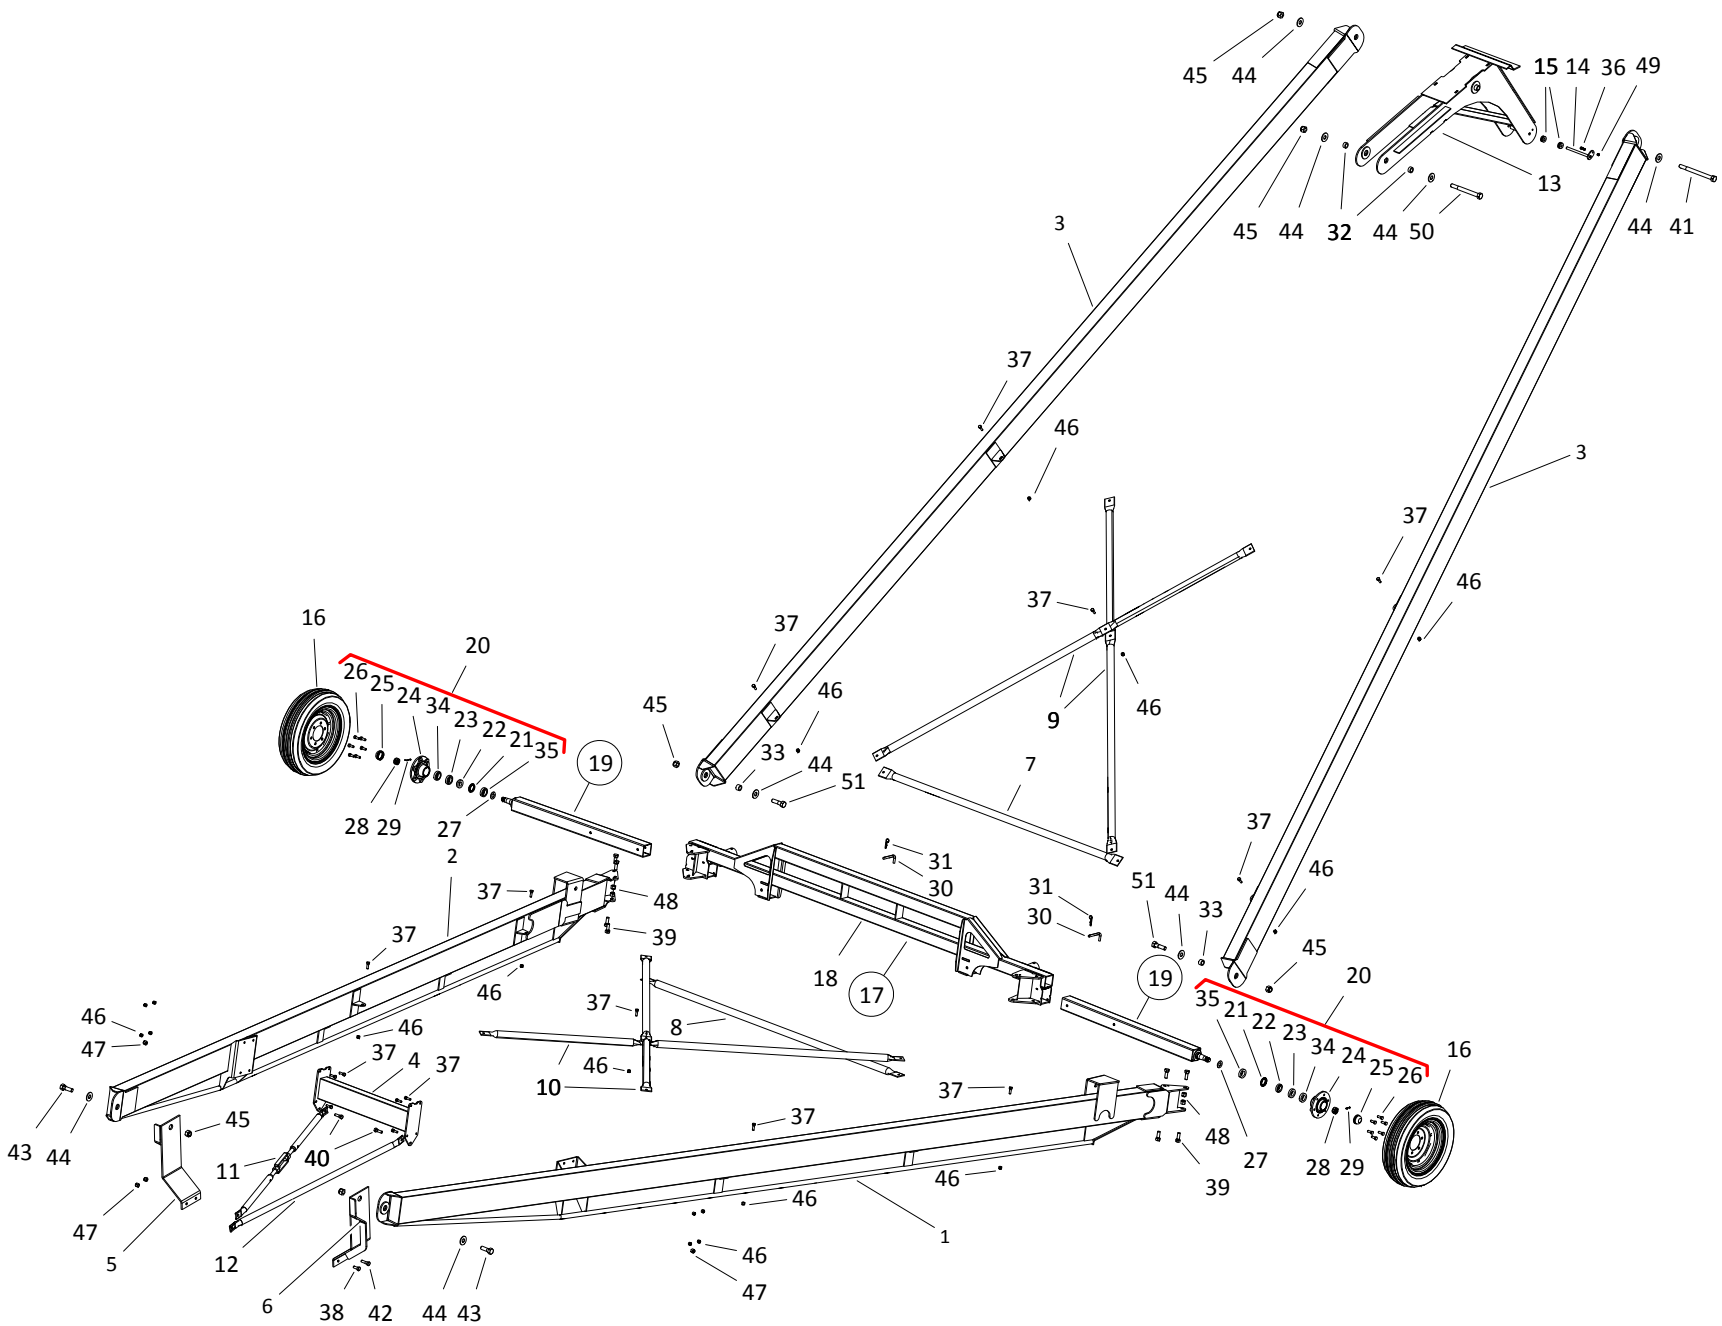

FRAME COMPONENTS, MKX13-114 (2020)

ITEM	PART NO.	DESCRIPTION
1	200465RD	LOWER ARM, RIGHT (2020)
2	200466RD	LOWER ARM, LEFT (2020)
3	200464RD	UPPER ARM (2020)
4	10-20215	MKX 1394/114 SHORT CROSSMEMBER
5	10-21865	MKX1384/94/114 STABILIZER BRKT, LH
6	10-21866	MKX1384/94/114 STABILIZER BRKT, RH
7	200472RD	TUBE, UPPER ARM TIE BRACE 2020
8	200473RD	TUBE, LOWER ARM TIE BRACE 2020
9	200467RD	TUBE, X-BRACE (2020)
10	200474RD	TUBE, LOWER ARM X-BRACE 2020
11	10-22284	MKX130 ADJUSTABLE STABILIZER BRACE
12	10-20255	MKX130 STABILIZER BRACE
13	10-20214	MKX130 LIFT ASSIST
14	10-23029	MKX130 LIFT ASSIST LOWER PIN
15	10-23079	CABLE THIMBLE PULLEY
16	10-29015	16 X 6 X 6 BOLT WHEEL ASSEMBLY
17	10-22624	MKX130 AXLE ASSY, 1 PIECE
18	10-22622	MKX130 AXLE ONLY, 1 PIECE
19	10-29961	MKX1384/94/114 AXLE EXTENSION, RED
20	10-17013	HUB ASSEMBLY
21	10-17006	HUB SEAL
22	10-19265	CONE BEARING
23	10-17007	LG HUB BEARNG
24	10-17009	6 BOLT HUB, MK130
25	10-17012	DUST CAP
26	10-17561	1/2" X 1-1/4" WHEEL BOLT
27	10-17010	1" SAE WASHER PLAIN
28	10-17011	1" NF SLOTTED NUT PLAIN
29	10-19271	COTTER PIN 1/8 X 1-1/2 C.ZINC PLTD
30	10-19648	SADDLE PIN
31	10-19463	210 HITCH PIN
32	10-20297	MKX130 SPACER BUSHING, SHORT
33	10-20360	MKX130 SPACER BUSHING, MEDIUM
34	10-17008	LARGE HUB CUP
35	10-19266	CUP
36	10-19975	3/8" X 1-1/4" NC BOLT GR 5 PLTD
37	10-19589	1/2" X 1-1/2" NC BOLT GR 8 PLTD
38	10-19590	5/8" X 1-1/2" NC BOLT GR 8 PLTD
39	10-19592	3/4" X 2" NC BOLT GR 8 PLTD
40	10-19991	5/8" X 2" NC BOLT GR 8 PLTD
41	10-20303	1" X 12" NC BOLT GR 8 PLTD
42	10-27484	5/8" X 2-1/4" NC BOLT GR 8 PLTD
43	10-28484	1" X 3" NC BOLT GRADE 5 PLTD
44	10-17020	1" FLAT WASHER PLTD
45	10-17019	1" NC NYLON LOCKNUT PLTD
46	10-17750	1/2" NC NYLON LOCKNUT GR 5 YLW PLTD
47	10-19600	5/8" NC NYLON LOCKNUT PLTD
48	10-19601	3/4" NC NYLON LOCKNUT PLTD
49	10-17402	3/8" NC NYLON LOCKNUT PLTD
50	10-17015	1" X 10" NC BOLT GR 8 PLTD

FRAME COMPONENTS, MKX13-114 (2020)