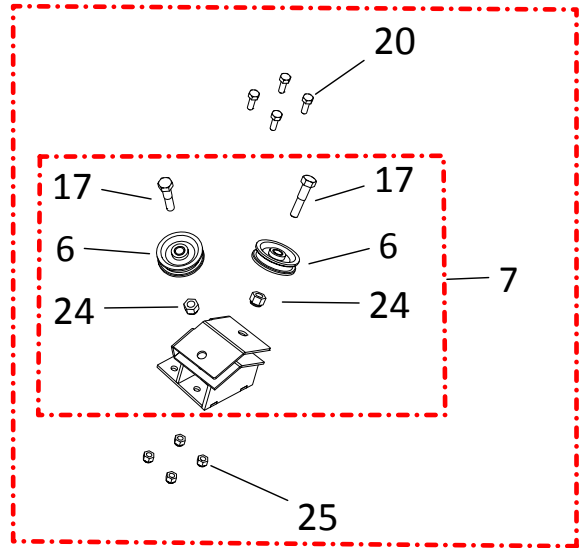

LIFT ARM COMPONENTS, MKX 13 (10 ft SWING)

LIFT ARM COMPONENTS, MKX 13 (10 ft SWING)

ITEM	PART NO.	DESCRIPTION
1	200411RD	ASSEMBLY, HOPPER LIFT ARM
2	200412RD	LIFT ARM
3	200413RD	LIFT ARM BASE
4	200414RD	LIFT ARM SWIVEL
5	200415RD	LIFT ARM SWIVEL HOLDER
6	10-21494	LIFT ARM PULLEY ASSEMBLY
7	10-23134	MKX/X13 LIFTARM PLY GUIDE ASSY(2017
8	10-28997	1/2T EYE HOIST HOOK PAINTED W/LATCH
9	10-21432	5/16" GRADE 30 (4 LINKS) CHAIN
10	10-20083	5/16" MID LINK
11	10-17376	HOPPER CABLE
12	10-20793	HOPPER WEIGHT
13	10-19147	1/4" CABLE CLAMP
14	10-19648	SADDLE PIN
15	10-19463	HITCH PIN
16	10-18698	7/16" X 1-1/4" NC BOLT GR 8 PLTD
17	9900560	1/2" X 2-1/4" NC BOLT GR 5 PLTD
18	10-17403	1/2" X 2-1/2" NC BOLT GR 5 PLTD
19	10-21558	5/16" X 1" BOLT GR 8 PLTD
20	10-18955	3/8" X 1" NC BOLT GR 5 PLTD
21	10-17593	7/16" NC NYLON LOCKNUT GR 5 YLW PLT
22	10-17750	1/2" NC NYLON LOCKNUT GR 5 YLW PLTD
23	10-19980	5/16" NC NYLON LOCKNUT PLTD
24	10-19599	1/2" NC NYLON LOCKNUT GR 2 PLTD
25	10-17402	3/8" NC NYLON LOCKNUT PLTD