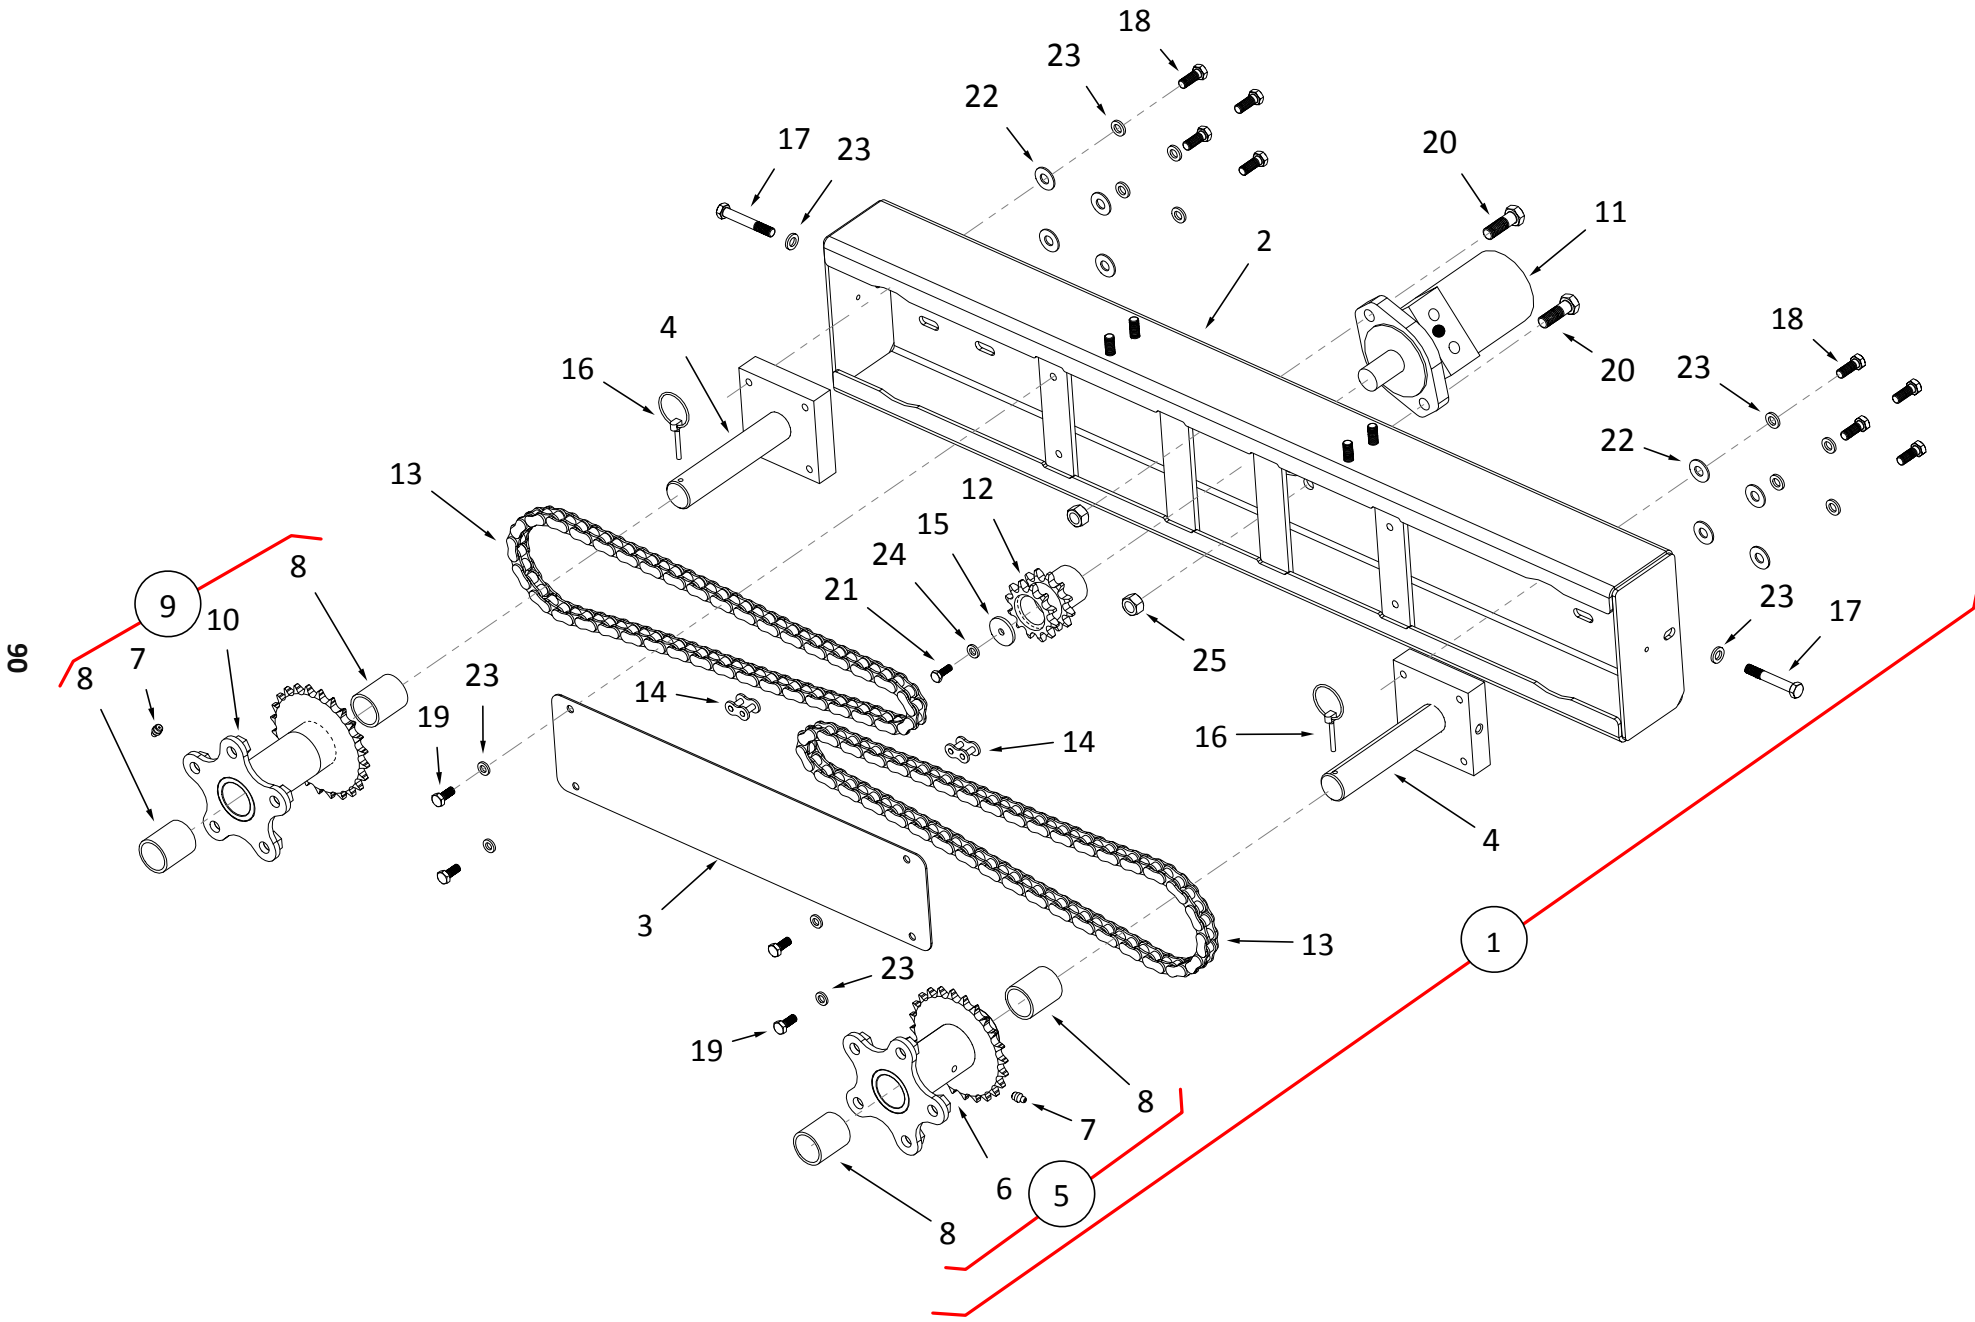

MKX-TEND POWER SWING

MKX-TEND POWER SWING

ITEM	PART NO.	DESCRIPTION
1	10-22905	POWERSWING ASSY, 13" RODONO
2	10-22903	POWERSWING, 13" RODONO
3	10-22943	PS FRONT STIFFENER, 13" RODONO
4	10-22904	POWERSWING SPINDLE, 13" RODONO
5	10-22915	POWERSWING HUB ASSY, LH, 13" RODONO
6	10-22914	POWERSWING HUB, LH, 13" RODONO
7	10-19222	GREASE ZERK, 1/4" #28
8	10-19776	BUSHING, 1-1/4"
9	10-22916	POWERSWING HUB ASSY, 13" RODONO
10	10-22917	POWERSWING HUB, 13" RODONO
11	10-22869	HYDRAULIC MOTOR
12	10-22919	PS DRIVE SPROCKET, 13" RODONO
13	10-23042	CHAIN, #50-73P W/ CONNECTOR LINK
14	10-19134	CONNECTOR LINK, #50
15	10-22918	WASHER, 5/16" ID X 1-1/4" OD
16	10-29998	LYNCH PIN 3/16 X 1-1/4 Y.ZINC PLTD
17	10-18699	BOLT, 3/8" X 2-1/2" GR5 PLTD
18	10-18955	BOLT, 3/8" X 1" GR5 PLTD
19	10-19540	3/8" X 3/4" NC BOLT GR 5 PLTD
20	10-19589	BOLT, 1/2" X 1-1/2" GR 8 PLTD
21	9900800	BOLT, 1/4" X 3/4" GR5 PLTD
22	10-17392	FLAT WASHER, 3/8" PLTD
23	10-19604	LOCK WASHER, 3/8" PLTD
24	9900783	LOCKWASHER, 1/4" PLTD
25	10-19599	LOCKNUT, 1/2" PLTD