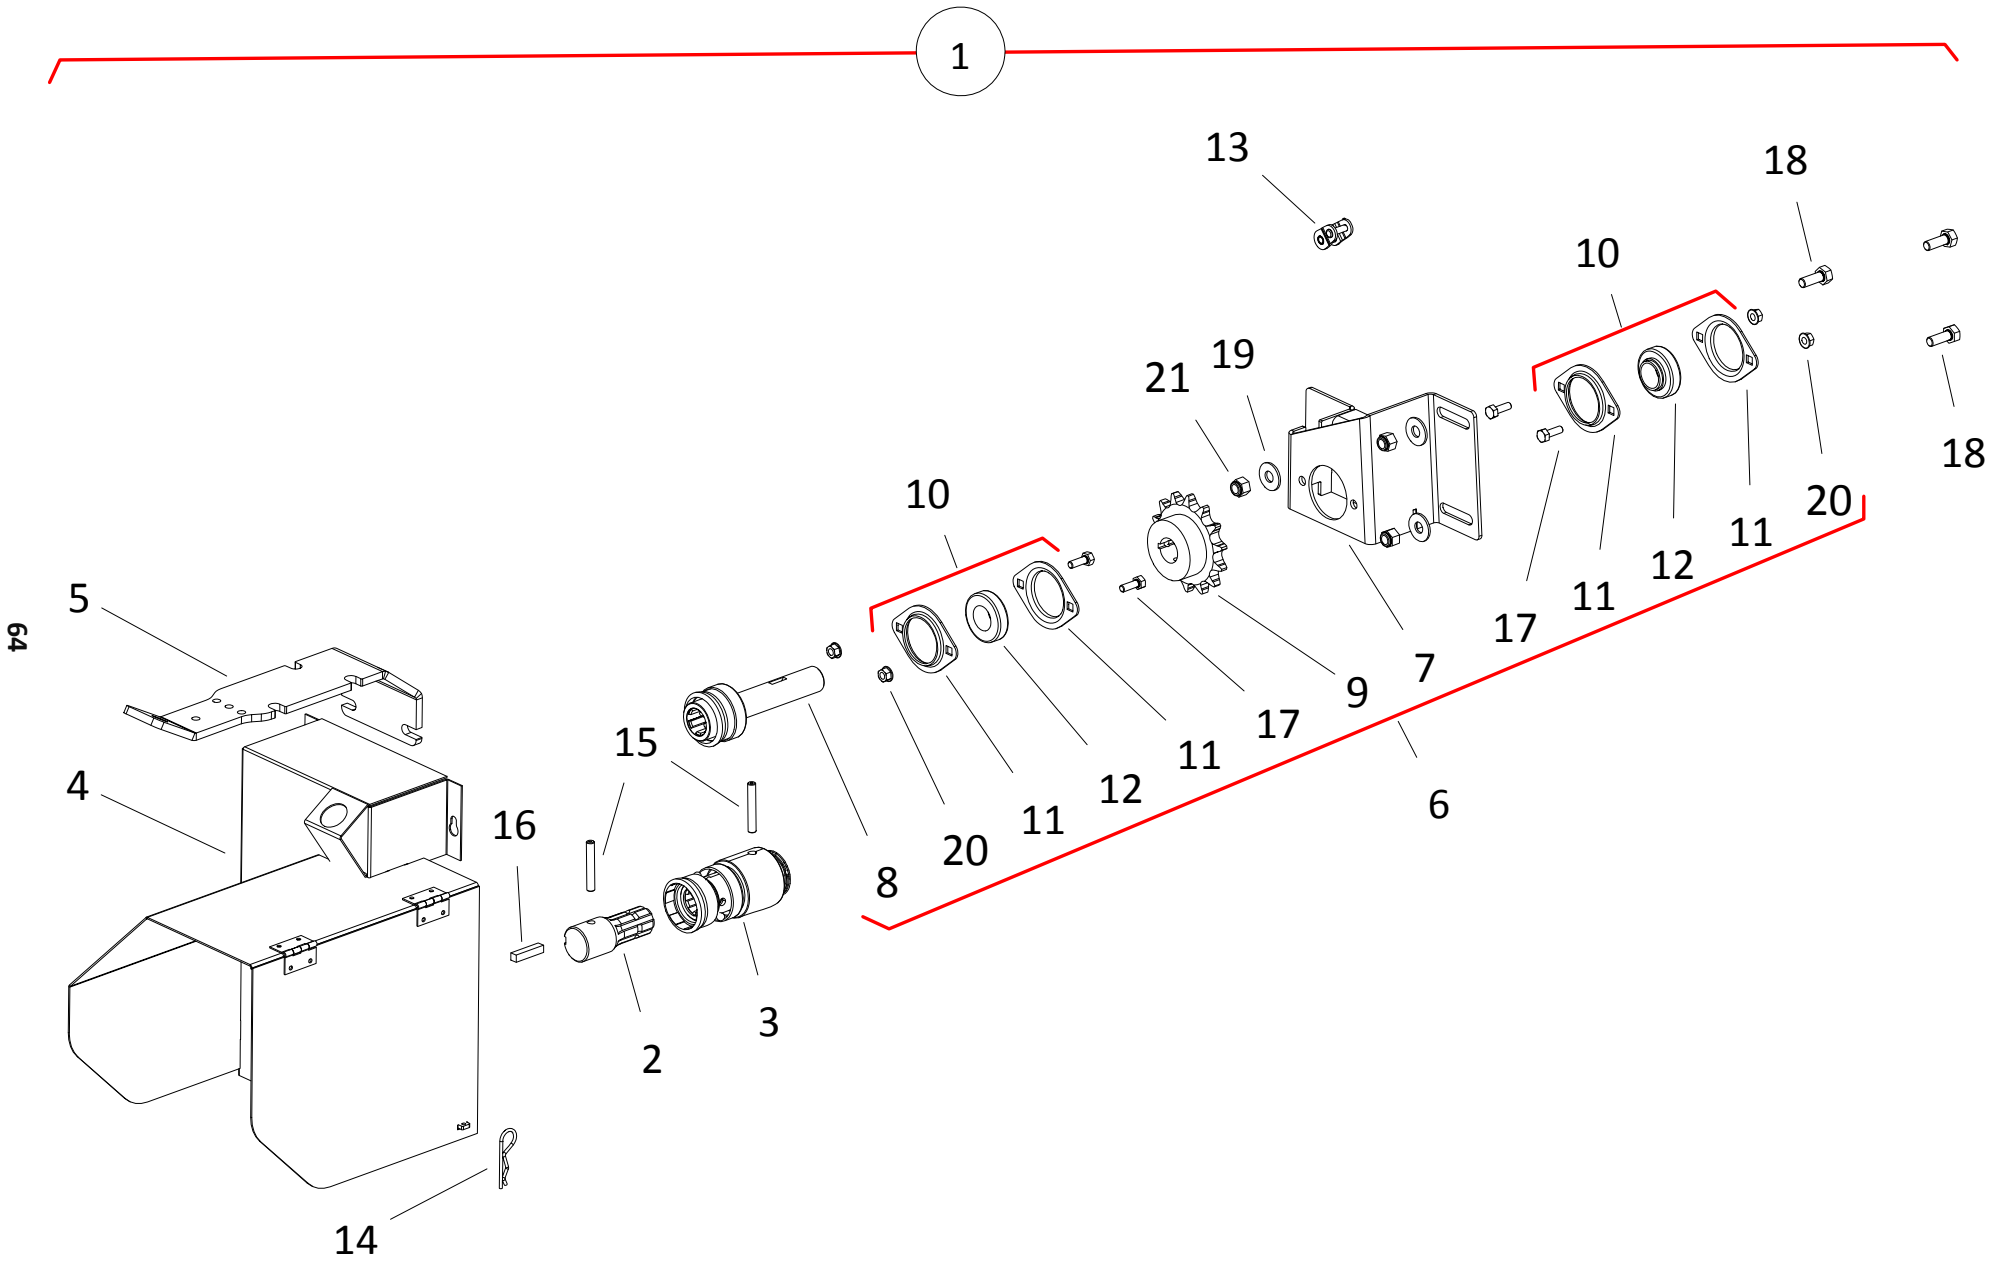

REVERSER (A263)

REVERSER (A263)

ITEM	PART NO.	DESCRIPTION
1	05-A263	REVERSER KIT
2	10-17023	REVERSER SPLINE SHAFT
3	10-17052	REVERSER LOWER COUPLER
4	10-20039	REVERSER PTO COVER
5	10-20043	PTO/VALVE BRACKET
6	10-20089	REVERSER BASE ASSEMBLY
7	200400RD	13" REVERSER BRACKET
8	10-17054	REVERSER COUPLER
9	10-17068	SPROCKET, 80B14 X 1-1/4"
10	10-19322	1-1/4 2 HOLE FLANGE BEARING
11	10-18695	1-1/4" FLANGE, 2-HOLE
12	10-18853	1-1/4 FLANGE BEARING ONLY
13	10-17400	#80HR OFFSET LINK(HEAVY)
14	10-19463	HITCH PIN
15	10-18546	COILED SPRING PIN 3/8 X 2-1/2 PLN.O
16	10-17066	3/8" X 1-3/4" SQUARE KEY
17	10-18955	3/8" X 1" NC BOLT GR 5 PLTD
18	10-19588	1/2" X 1-1/4" NC BOLT GR 5 PLTD
19	10-17401	1/2" FLAT WASHER PLTD
20	10-19596	3/8" SERRATED FLANGE NUT
21	10-19599	1/2" NC NYLON LOCKNUT GR 2 PLTD