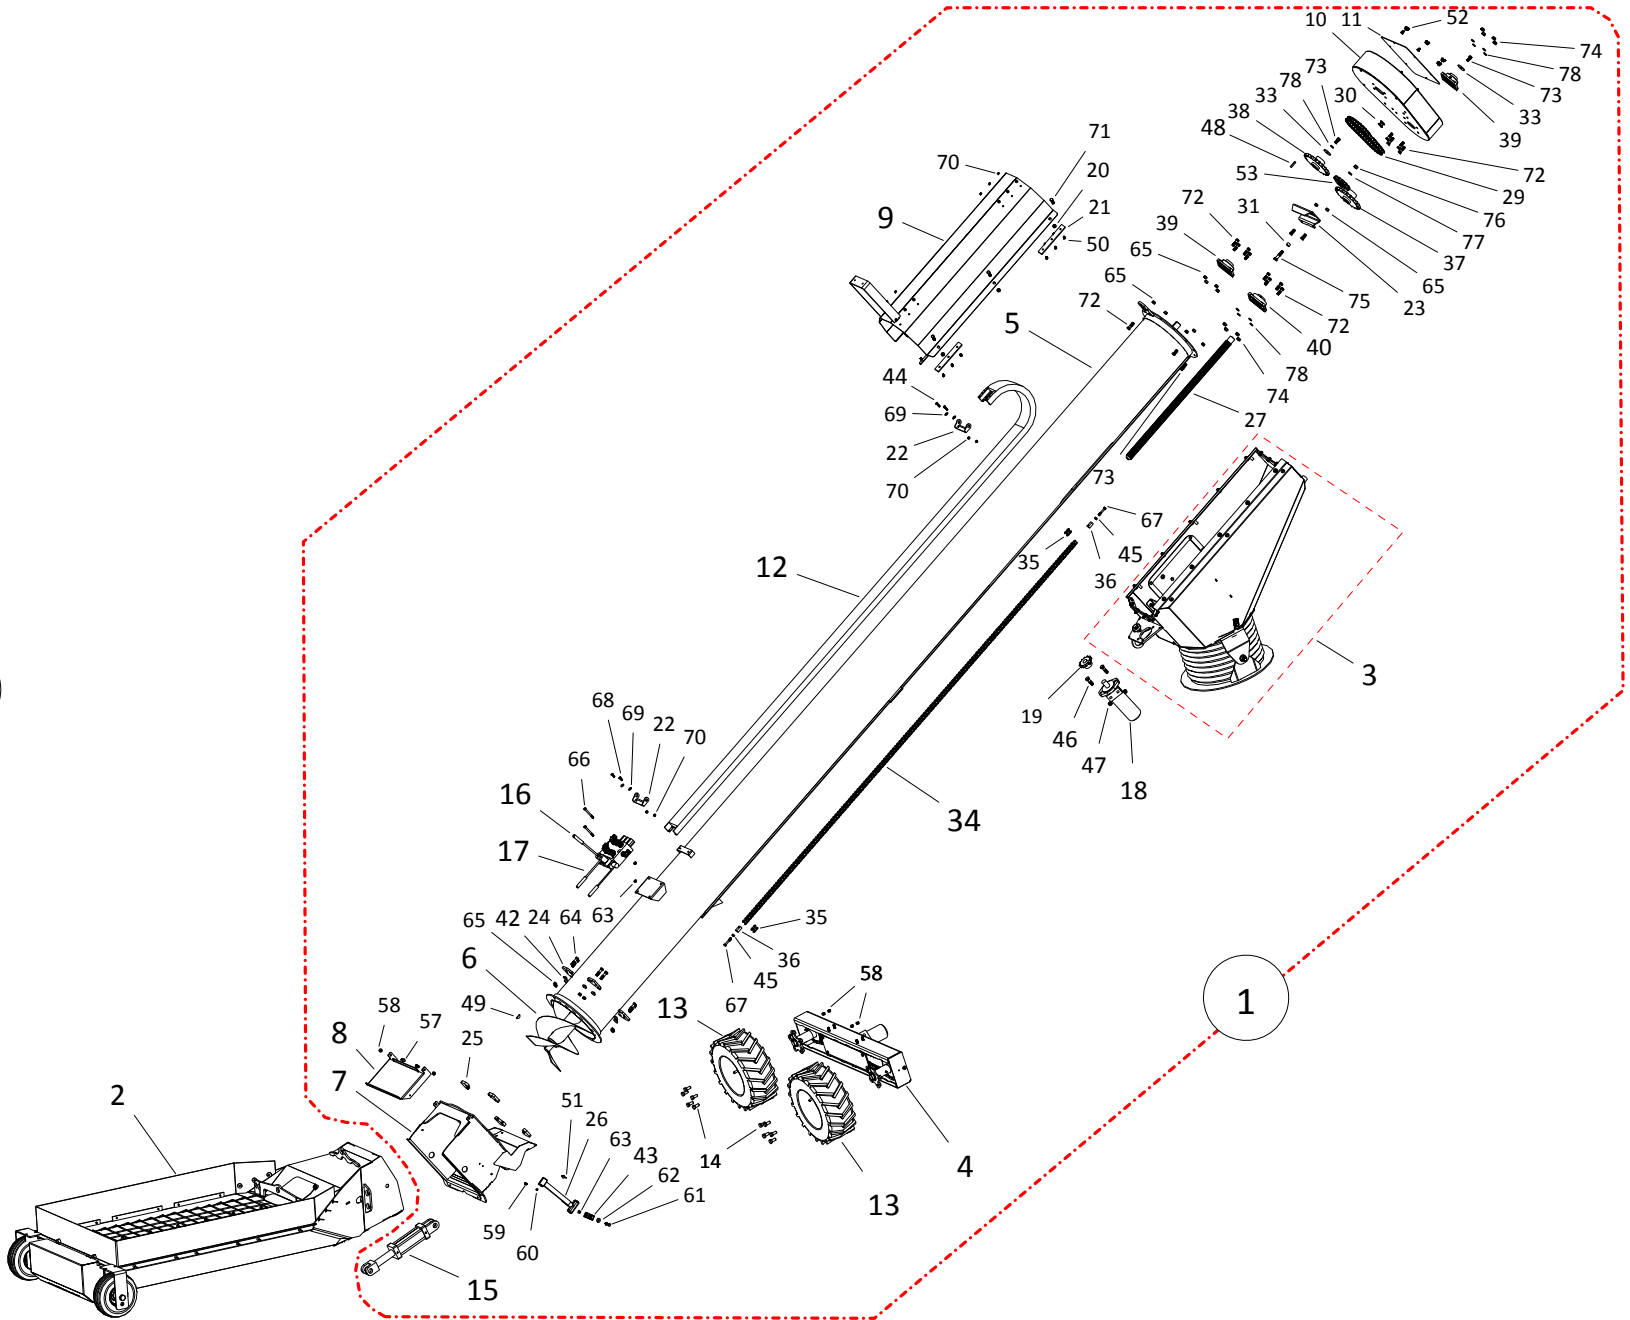

MKX-TEND ASSEMBLY (A383)

ITEM	PART NO.	DESCRIPTION
1	10-22832	13" MKXTEND TUBE ASSY
2	10-22748	X-TEND HOPPER ASSY, 13"
3	10-22799	13" COLLECTOR ASSEMBLY, RODONO
4	10-22905	POWERSWING ASSY, 13" RODONO
5	10-22834	13" RETRACTOR TUBE ONLY, RODONO
6	10-22835	RETRACTOR FLIGHT, RODONO
7	10-22774	RECTRACTOR, RODONO
8	10-22778	RETRACTOR LID, RODONO
9	10-22811	COLLECTOR COVER, RODONO
10	10-22860	CHAINBOX, RODONO
11	10-22866	CHAINBOX ACCESS DOOR, RODONO
12	10-22838	CABLE TRAY CARRIER X 3', 240-10-125
13	10-20137	POWERSWING 5 BOLT WHEEL ASSM
14	10-20565	WHEEL BOLT, 1/2" X 1-1/8" NF #5
15	10-22789	HYDRAULIC CYLINDER
16	10-22979	HYD VALVE ASSY, 13" RODONO
17	10-22839	3 SPOOL VALVE
18	10-22869	HYDRAULIC MOTOR
19	9900180	SPROCKET, 60B12 X 1
20	10-19596	3/8" SERRATED FLANGE NUT
21	10-22809	SMALL COLLECTOR WEAR STRIP
22	10-22958	LOCKING BRACKET, 2100-12PZ
23	10-22953	CHAINBOX TIGHTENER Z BRKT, RODONO
24	10-22805	FLANGE HOLDER PLATE, RODONO
25	10-22960	RETRACTOR SWVL SPACER BLOCK, RODONO
26	10-22870	HOOD LATCH, 7-7/8"
27	10-22867	SPLINE SHAFT, 1-3/8" DIA
29	10-23040	CHAIN, #80-43P W/ CONNECTOR LINK
30	10-19323	CONNECTOR LINK, #80
31	10-22946	TIGHTENER SPACER, RODONO
33	10-22865	TIGHTENING WASHER, RODONO
34	10-23041	CHAIN, #60-161P W/ CONNECTOR LINKS
35	10-19433	CONNECTOR LINK, #60
36	10-22836	SLIDING CHAIN TIGHTNER
37	10-22863	SPROCKET, UPPER CHAINBOX, RODONO
38	10-22935	SPROCKET, UPPER CHAINBOX, RODONO
39	10-22788	BEARING, FHF206-20G
40	10-22930	BEARING, FHF207-22G
42	10-22806	WEAR BUTTON
43	10-28732	LINE BLOCK, EMP-LB-002
44	10-20445	BOLT, 1/4" X 1" GR8 PLTD
45	10-17871	HEX NUT, 5/16" PLAIN GR2
46	10-19974	BOLT, 1/2" X 1-3/4" GR8 PLTD
47	10-19599	LOCKNUT, 1/2"
48	10-19606	KEY, 1/4" X 1-1/2" SQ
49	10-19224	WOODRUFF KEY, 1/4" X 1"
50	10-22954	BUTTON HEAD CAP SCREW, 1/4" X 3/4" GR5
51	10-20399	GRIP ALUM RIVET, 3/16" X 5/8"
52	10-22938	WING NUT, 5/16" PLTD
53	10-28639	SPROCKET, IDLER, 80B12 X 0.5"ID

79

1