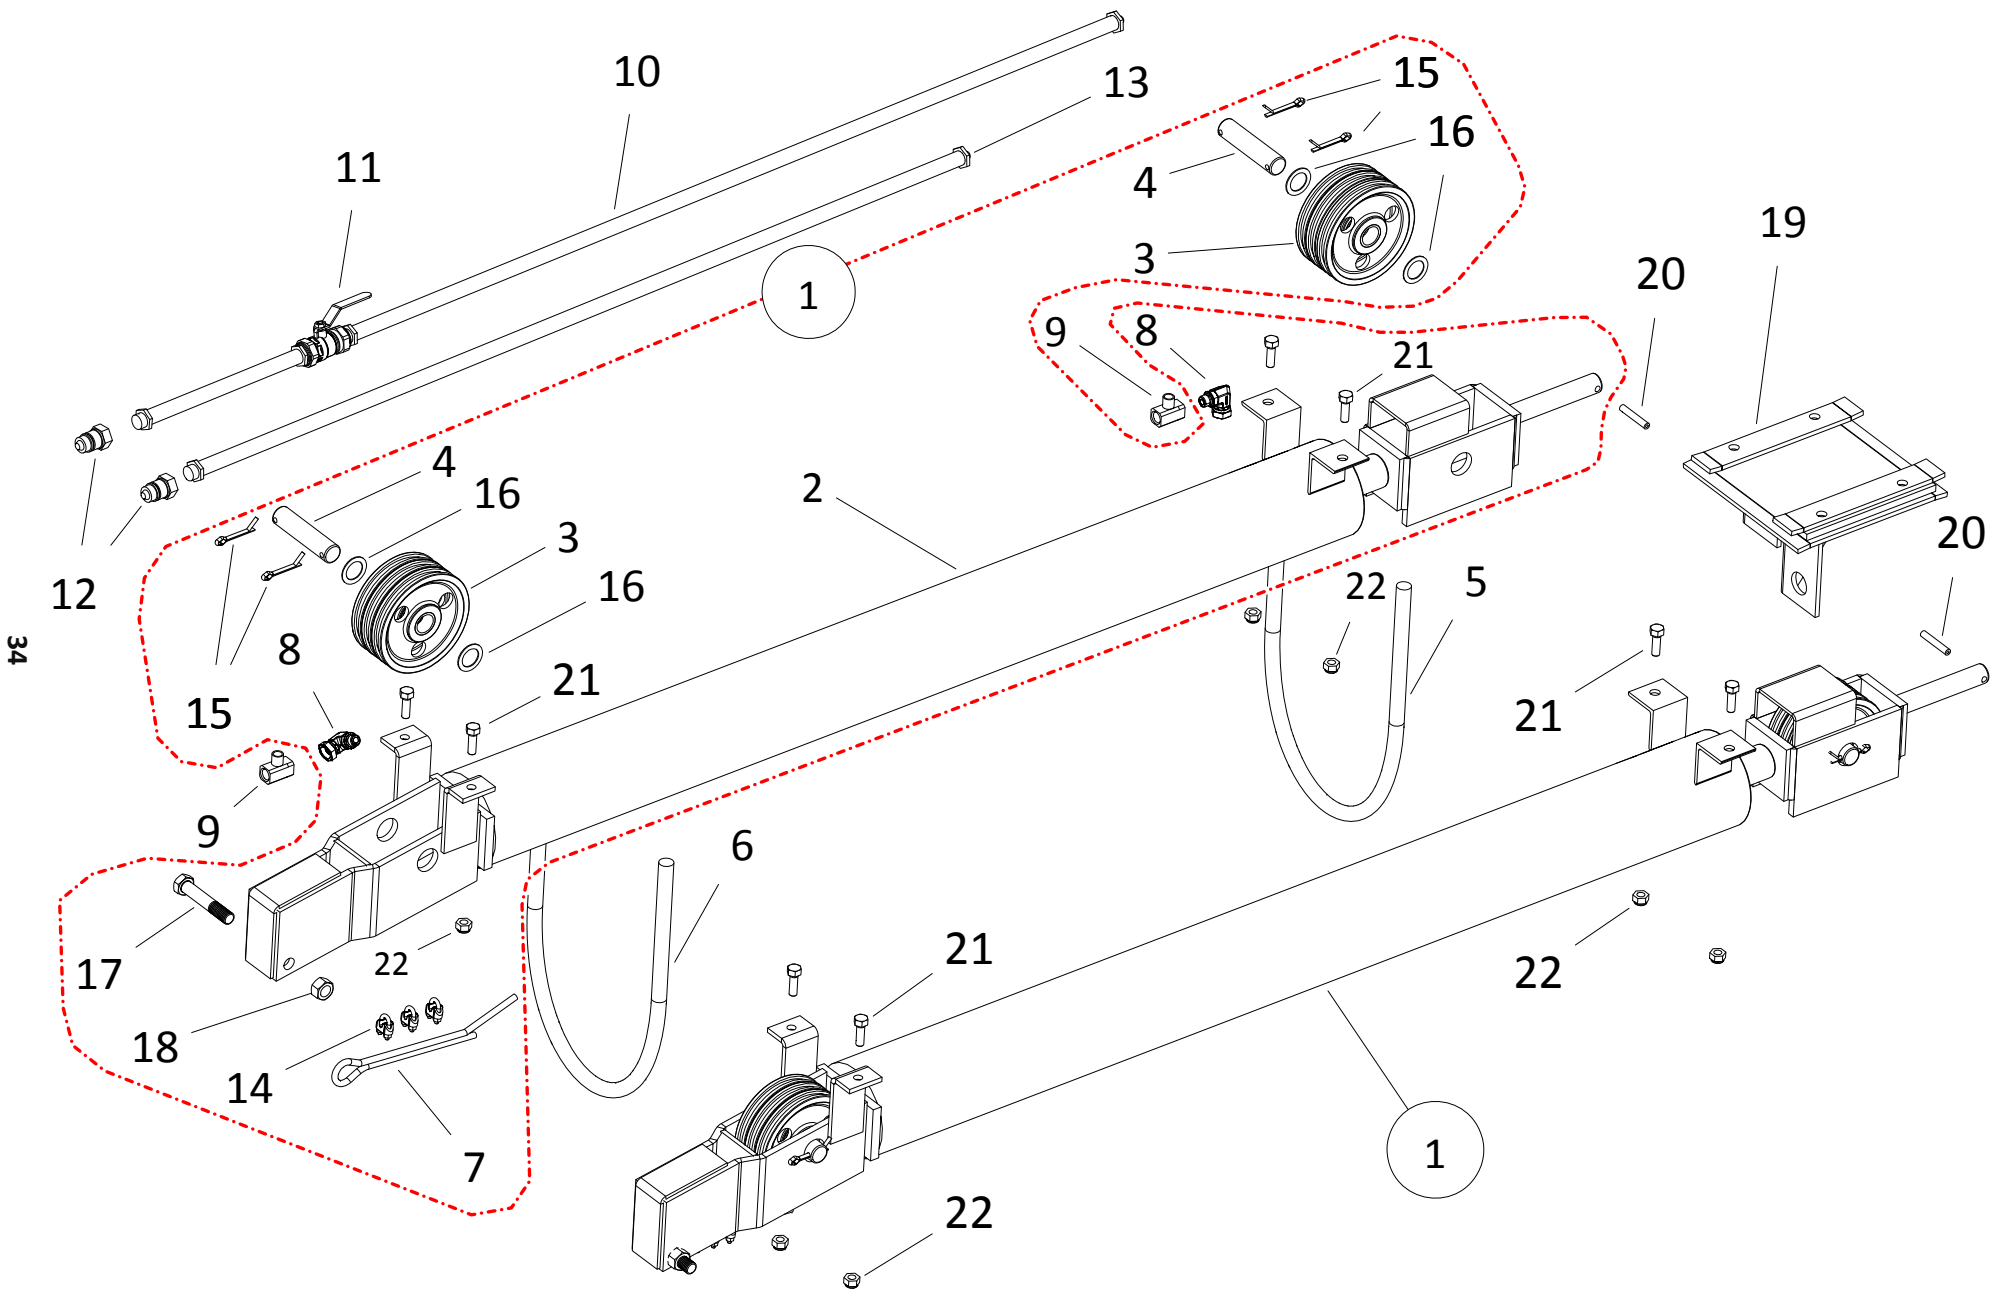

HYDRAULIC LIFT COMPONENTS, MKX13-84 (2020)

34

HYDRAULIC LIFT COMPONENTS, MKX13-84 (2020)

ITEM	PART NO.	DESCRIPTION
1	10-20523	CYLINDER ASSEMBLY
2	10-27541	CYLINDER ONLY
3	10-19918	PULLEY, 5.5, CYL
4	10-18089	HYD CYLINDER PIN
5	10-17468	3/8" X 32" HYDRAULIC HOSE
6	10-18739	3/8" X 16" HYDRAULIC HOSE
7	10-20333	LIFT CABLE
8	10-22191	STEEL ELBOW 6MORB X 3/8 F NPSM
9	10-18736	3/8 STREET TEE
10	10-20323	MKX84 CYL HOSE ASSEMBLY
11	10-18084	BALL VALVE
12	9900047	PIONEER COUPLER
13	10-20322	3/8" X 327" HYDRAULIC HOSE
14	10-19333	5/16" CABLE CLAMP (YELLOW ZINC)
15	10-18098	COTTER PIN 1/4 X 1-3/4 C.ZINC PLTD
16	10-18097	1" RIM WASHER PLTD
17	10-18093	5/8" X 3-1/2" NC BOLT GR 5 PLTD
18	10-19600	5/8" NC NYLON LOCKNUT PLTD
19	10-27562	RAM GUIDE
20	10-18079	COILED SPRING PIN 5/16 X 2 PLN.O
21	10-18698	7/16" X 1-1/4" NC BOLT GR 8 PLTD
22	10-17593	7/16" NC NYLON LOCKNUT GR 5 YLW PLT