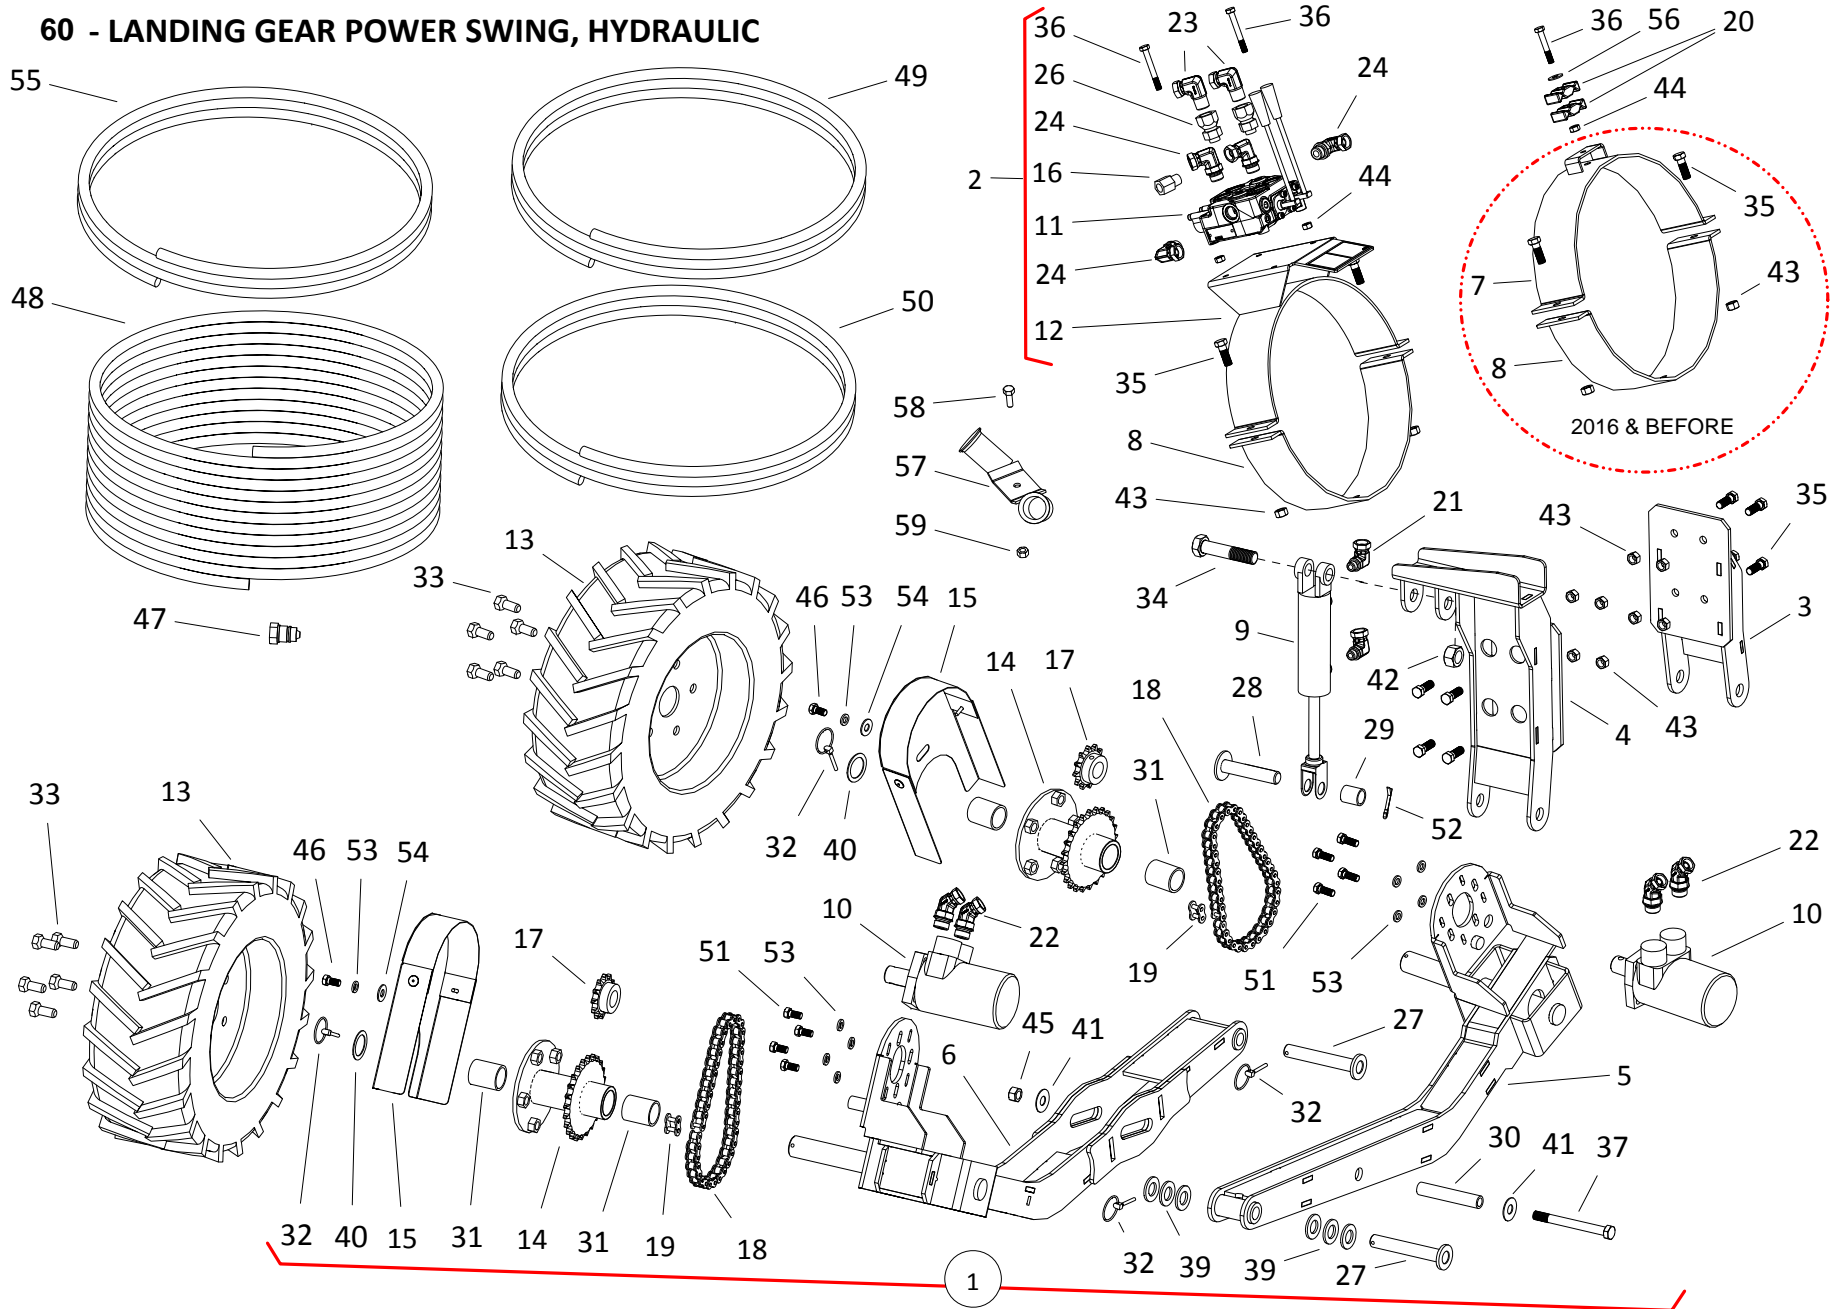

60 - LANDING GEAR POWER SWING, HYDRAULIC

HYDRAULIC LANDING GEAR POWER SWING - 13" (A333)

ITEM	PART NO.	DESCRIPTION
52	10-18155	COTTER PIN, 3/16" x 1-1/4"
53	10-19604	3/8" LOCK WASHER
54	10-17392	3/8" FLAT WASHER
55	10-22744	3/8" X 80" HYDRAULIC HOSE
56	10-27336	5/16" FLAT WASHER
57	10-17467	MK91 DOUBLE HOSE HOLDER
58	10-29246	3/8" X 1" GR8 SHEAR BOLT
59	10-17402	3/8" NC NYLON LOCKNUT PLTD
60	05-A333	MKX130 LANDING GEAR PS, HYD