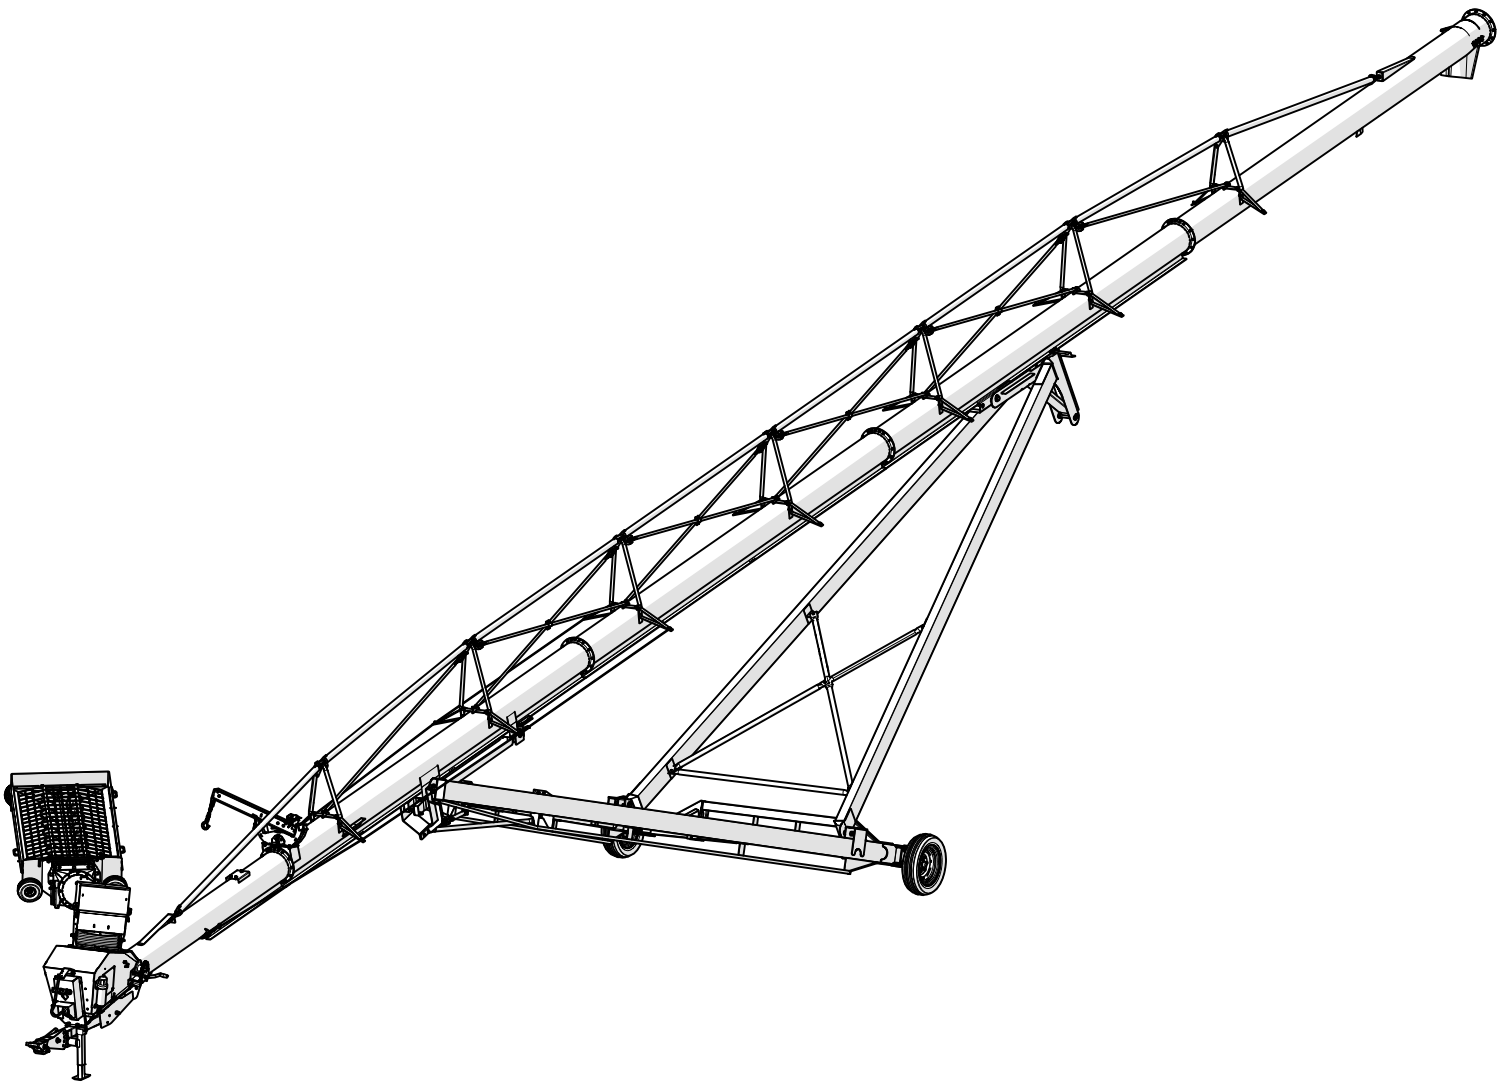

AGI **WESTFIELD**

MKX13 (2020) SERIES AUGER, MKX-TEND

PARTS MANUAL

TABLE OF CONTENTS

DESCRIPTION	PAGE
TUBE & TRUSS COMPONENTS, MKX 13-64 (2020)	4
TUBE & TRUSS COMPONENTS, MKX 13-74 (2020)	6
TUBE & TRUSS COMPONENTS, MKX 13-84 (2020)	8
TUBE & TRUSS COMPONENTS, MKX 13-94 (2020)	12
TUBE & TRUSS COMPONENTS, MKX 13-114 (2020)	16
FRAME COMPONENTS, MKX13-64 (2020)	20
FRAME COMPONENTS, MKX13-74 (2020)	22
FRAME COMPONENTS, MKX13-84 (2020)	24
FRAME COMPONENTS, MKX13-94 (2020)	26
FRAME COMPONENTS, MKX13-114 (2020)	28
HYDRAULIC LIFT COMPONENTS, MKX13-64 (2020)	32
HYDRAULIC LIFT COMPONENTS, MKX13-74 (2020)	33
HYDRAULIC LIFT COMPONENTS, MKX13-84 (2020)	34
HYDRAULIC LIFT COMPONENTS, MKX13-94 (2020)	36
HYDRAULIC LIFT COMPONENTS, MKX13-114 (2020)	38
LIFT ARM COMPONENTS, MKX 13 (10 ft SWING)	40
LIFT ARM COMPONENTS, MKX 13 (15 ft SWING)	42
10 ft SWING TUBE, MKX 13	44
15 ft SWING TUBE, MKX 13	48
BOOT, MKX 13	52
HOPPER, MKX 13	56
SPEED REDUCER (A262)	58
HYDRAULIC WINCH (A266)	60
HYDRAULIC VALVE (A335)	62
REVERSER (A263)	64
RIGHT ANGLE DRIVE KIT (A267)	66
ELECTRIC LANDING GEAR POWER SWING - 13" (A334)	68
HYDRAULIC LANDING GEAR POWER SWING - 13" (A333)	70
WORK LIGHT KIT, 64 (A349) 74 (A351)	74
WORK LIGHT KIT, 84 (A353) 94 (A355) 114 (A357)	76
MKX-TEND ASSEMBLY (A383)	78
MKX-TEND COLLECTOR	82
MKX-TEND HOPPER	86
MKX-TEND POWER SWING	90
MKX-TEND PARTS	92
MKX-TEND HYDRAULIC LINES	96

TABLE OF CONTENTS

DESCRIPTION	PAGE
VALVE (22839)	98
MKX-TEND GEARBOX (22810)	100
UPPER GEARBOX (27560)	102
LOWER GEARBOX (29085)	103
CONSTANT VELOCITY PTO SHAFT (18455)	104
CONSTANT VELOCITY PTO SHAFT (29140)	105