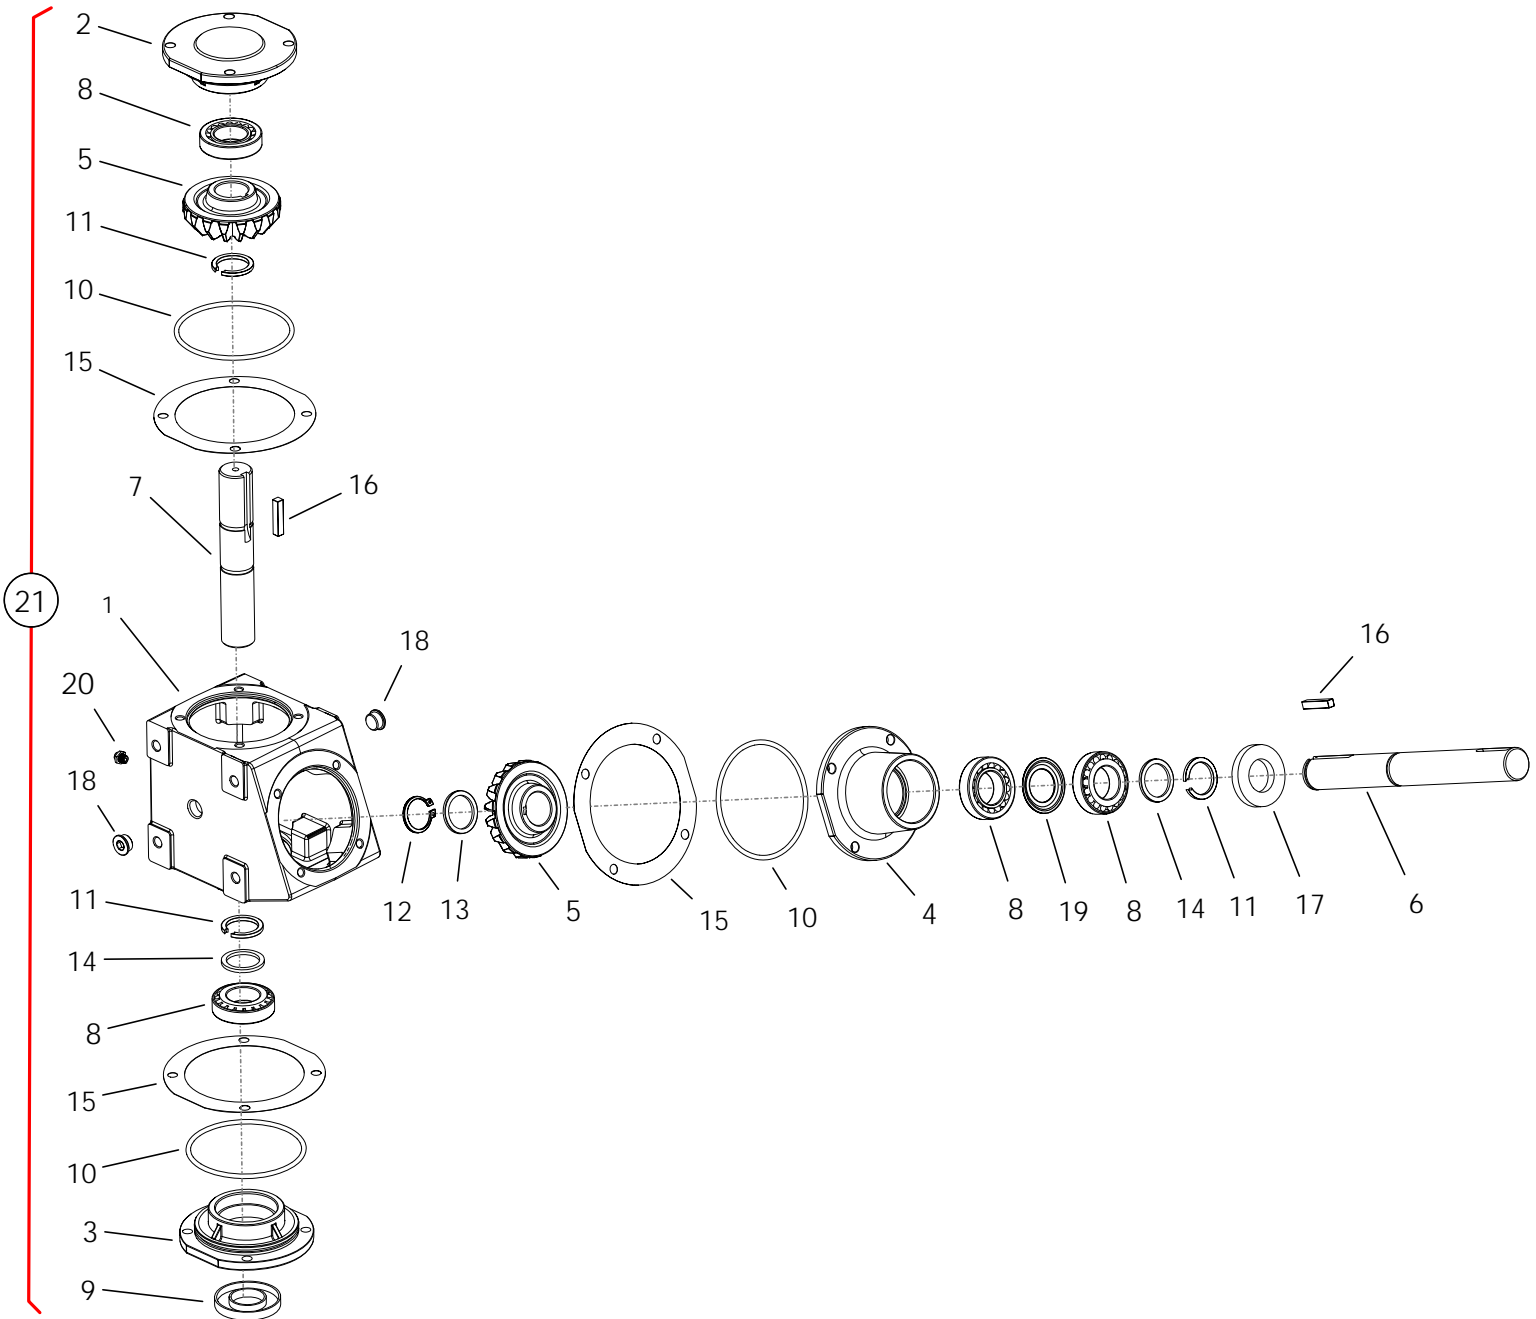

MKX-TEND GEARBOX (22810)

MKX-TEND GEARBOX (22810)

ITEM	PART NO.	DESCRIPTION
1	10-27690	HOUSING
2	10-27695	END CAP
3	10-23106	END CAP
4	10-23107	QUILL
5	10-23108	GEAR, DP4.23, TEETH 17 (1.375ID)
6	10-23109	QUILL SHAFT
7	10-23110	CROSS SHAFT
8	10-23111	BEARING CONE, LM48548
8A	10-23112	BEARING CUP, LM48510
9	10-23113	SEAL, 1.374X2.374X0.374
10	10-27701	O-RING, 105 x 3.1MM
11	10-23114	RETAINER RING, 35X4
12	10-23115	SNAP RING, 35X2.5
13	10-27696	SHIM
14	10-23116	SPACER (1.386 ID)
15	10-27698	GASKET
16	10-27700	SQUARE KEY, 5/16" X 1-1/2"
17	10-23117	SEAL, 1.374X2.563X0.374
18	10-28296	3/8" SOLID GEARBOX PLUG
19	10-23118	GREASE WASHER
20	10-23119	RELIEF PLUG, 1/8" NPT
21	10-22810	GEARBOX, 68DEG BEVEL