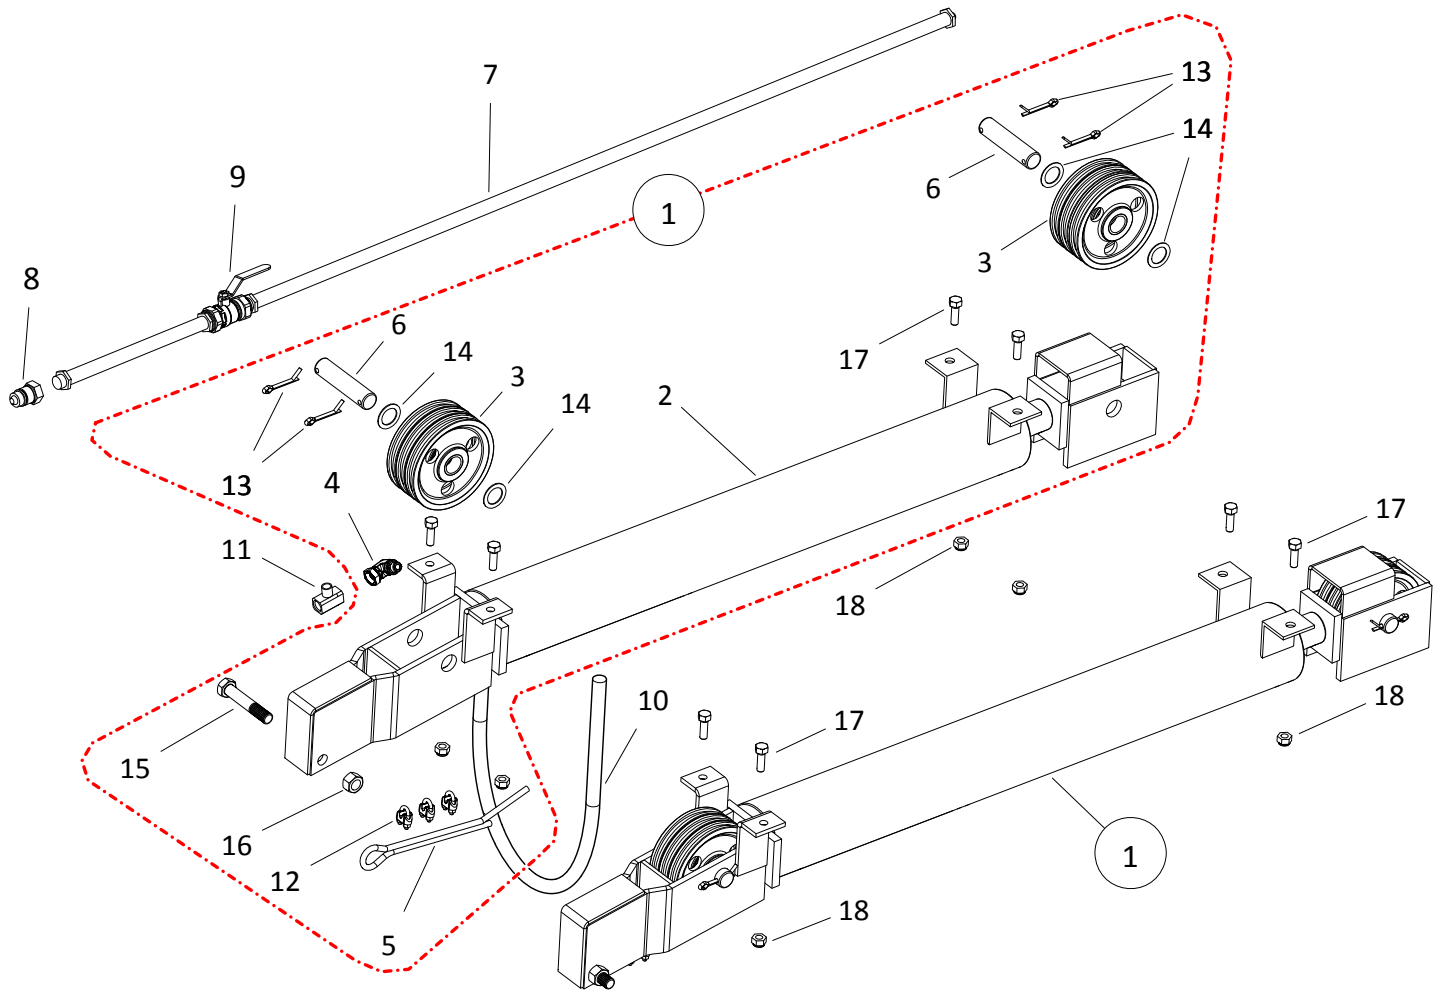

HYDRAULIC LIFT COMPONENTS, MKX13-74 (2020)

ITEM	PART NO.	DESCRIPTION
1	10-18035	CYLINDER ASSEMBLY
2	10-19917	CYLINDER ONLY
3	10-19918	PULLEY, 5.5, CYL
4	10-22191	STEEL ELBOW 6MORB X 3/8 F NPSM
5	10-18044	LIFT CABLE
6	10-18089	HYD CYLINDER PIN
7	10-20320	MKX74 CYL HOSE ASSEMBLY
8	9900047	PIONEER COUPLER
9	10-18084	BALL VALVE
10	10-18739	3/8" X 16" HYDRAULIC HOSE
11	10-18736	3/8 STREET TEE
12	10-19333	5/16" CABLE CLAMP (YELLOW ZINC)
13	10-18098	COTTER PIN 1/4 X 1-3/4 C.ZINC PLTD
14	10-18097	1" RIM WASHER PLTD
15	10-18093	5/8" X 3-1/2" NC BOLT GR 5 PLTD
16	10-19600	5/8" NC NYLON LOCKNUT PLTD
17	10-18698	7/16" X 1-1/4" NC BOLT GR 8 PLTD
18	10-17593	7/16" NC NYLON LOCKNUT GR 5 YLW PLT