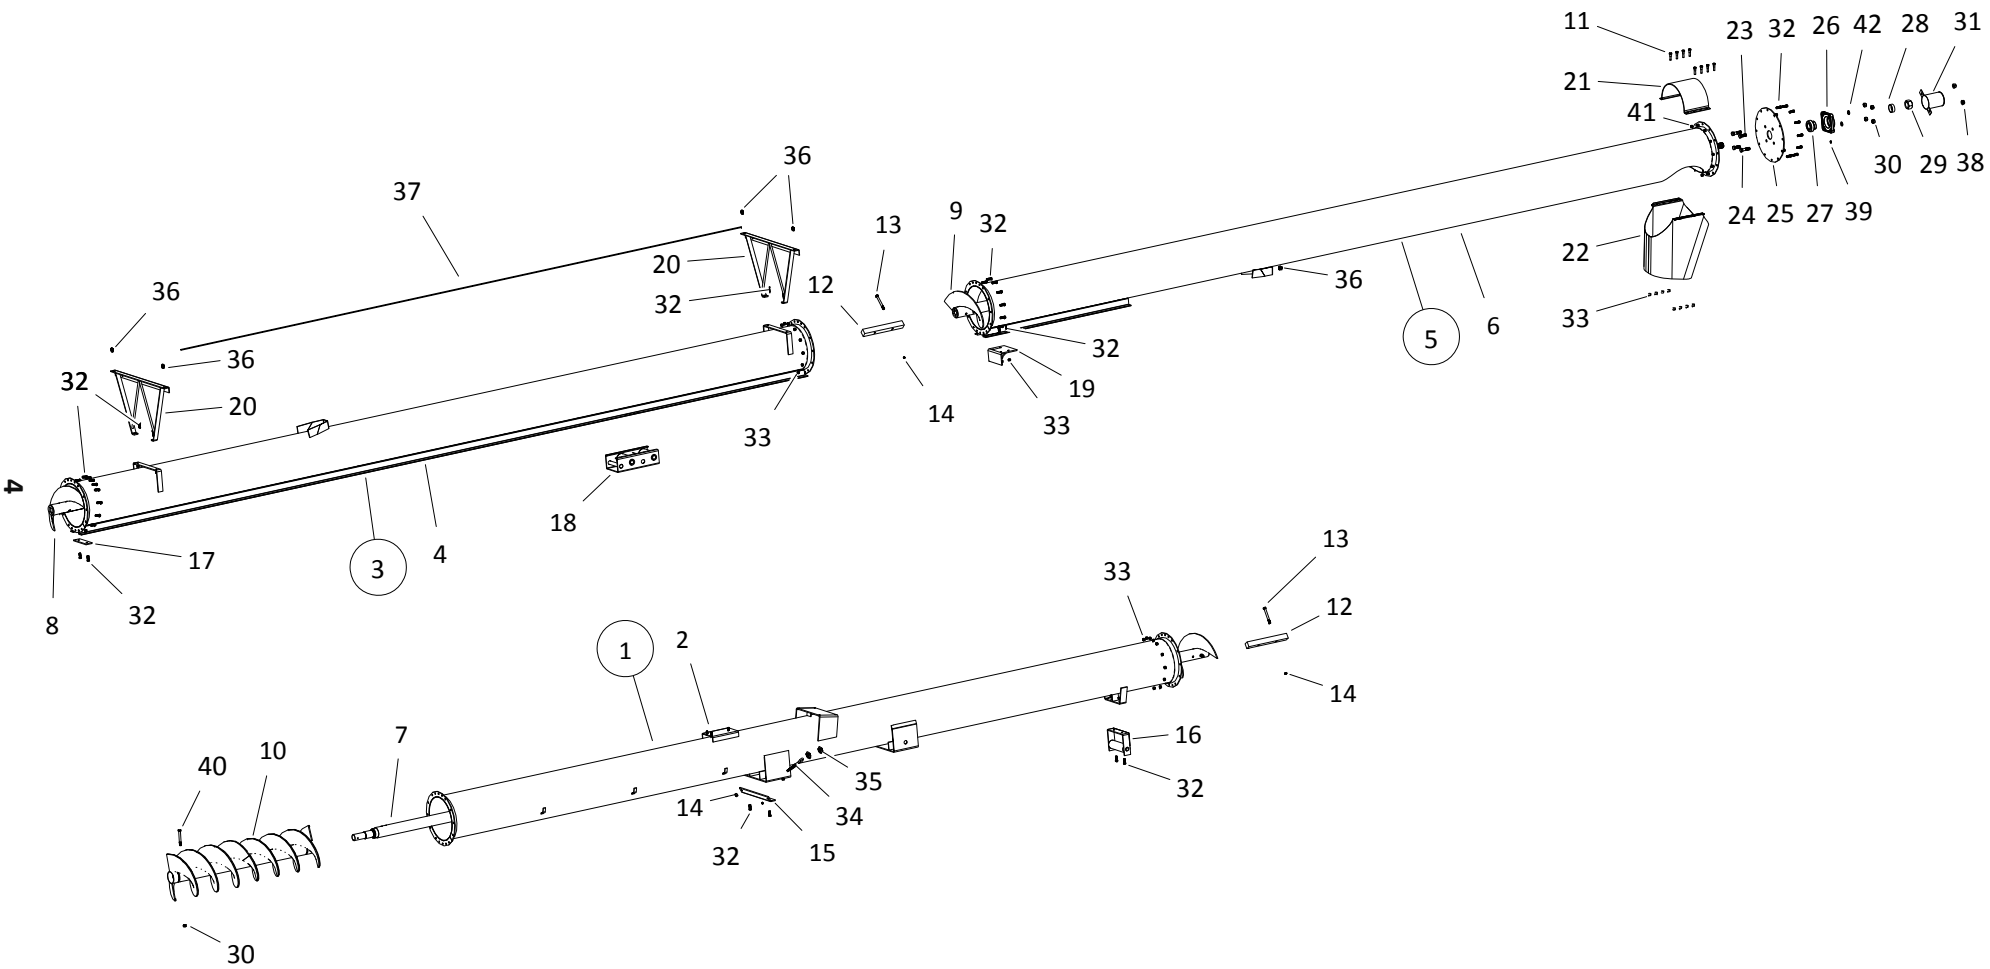

TUBE & TRUSS COMPONENTS, MKX 13-64 (2020)

TUBE & TRUSS COMPONENTS, MKX 13-64 (2020)

ITEM	PART NO.	DESCRIPTION
1	10-20196	LOWER TUBE BUNDLE
2	10-20195	LOWER TUBE ONLY
3	10-20202	UPPER MIDDLE TUBE BUNDLE
4	10-20201	UPPER MIDDLE TUBE ONLY
5	10-20204	UPPER TUBE BUNDLE
6	10-20203	UPPER TUBE ONLY
7	10-29989	LOWER FLIGHT W/ BOOT FLIGHT
8	10-29987	MIDDLE FLIGHT
9	10-29986	UPPER FLIGHT
10	10-29964	BOOT FLIGHT
11	10-19981	7/16" X 1-3/4" NC BOLT GR 8 PLTD
12	10-29985	FLIGHT CONNECTING SHAFT
13	10-18947	1/2" X 4" NC BOLT GR 8 PLTD
14	10-17750	1/2" NC NYLON LOCKNUT GR 5 YLW PLTD
15	10-18989	TRUSS ATTACH ANGLE
16	10-17024	CABLE ROLLER
17	10-17003	LOWER TRACK STOP
18	10-17005	TRACKSHOE
19	10-17017	TRACKSTOP, UPPER
20	10-18988	LOW TRUSS BRACKET
21	10-27455	12-3/4" HITCH RING
22	200423RD	2-PIECE SPOUT
23	10-18544	5/8" X 1-3/4" NC BOLT GR 5 PLTD
24	10-27589	5/8" X 2-1/2" NC BOLT GR 8 PLTD
25	10-29231	FLIGHT BEARING MOUNT PLATE
26	10-18518	1-3/4" PILLOW BLOCK BEARING
27	10-17527	1-3/4" BEARING ONLY
28	10-21171	BUSHING, THRUST ADJUSTER
29	10-27587	1-1/2" NF HEX NUT GR 5 PLAIN
30	10-19600	5/8" NC NYLON LOCKNUT PLTD
31	10-27576	THRUST ADJUSTER COVER
32	10-18698	7/16" X 1-1/4" NC BOLT GR 8 PLTD
33	10-17593	7/16" NC NYLON LOCKNUT GR5 YLW PLTD
34	10-19331	EYE BOLT/NUT 1/2" X 5"
35	10-18990	3/8" CABLE CLAMP
36	10-19333	5/16" CABLE CLAMP (YELLOW ZINC)
37	10-17018	TRUSS CABLE, 3/8" X 82'6"
38	10-27588	5/8" NC SERRATED FLANGE NUT PLTD
39	10-19222	GREASE FTG ZERK 1/4-28 SAE CZ PLTD
40	10-17632	5/8" X 5-1/2" NC BOLT GR 8 PLTD
41	10-19598	7/16" NC NYLON LOCKNUT GR 2 PLTD
42	10-17262	5/8" LOCK WASHER PLTD.