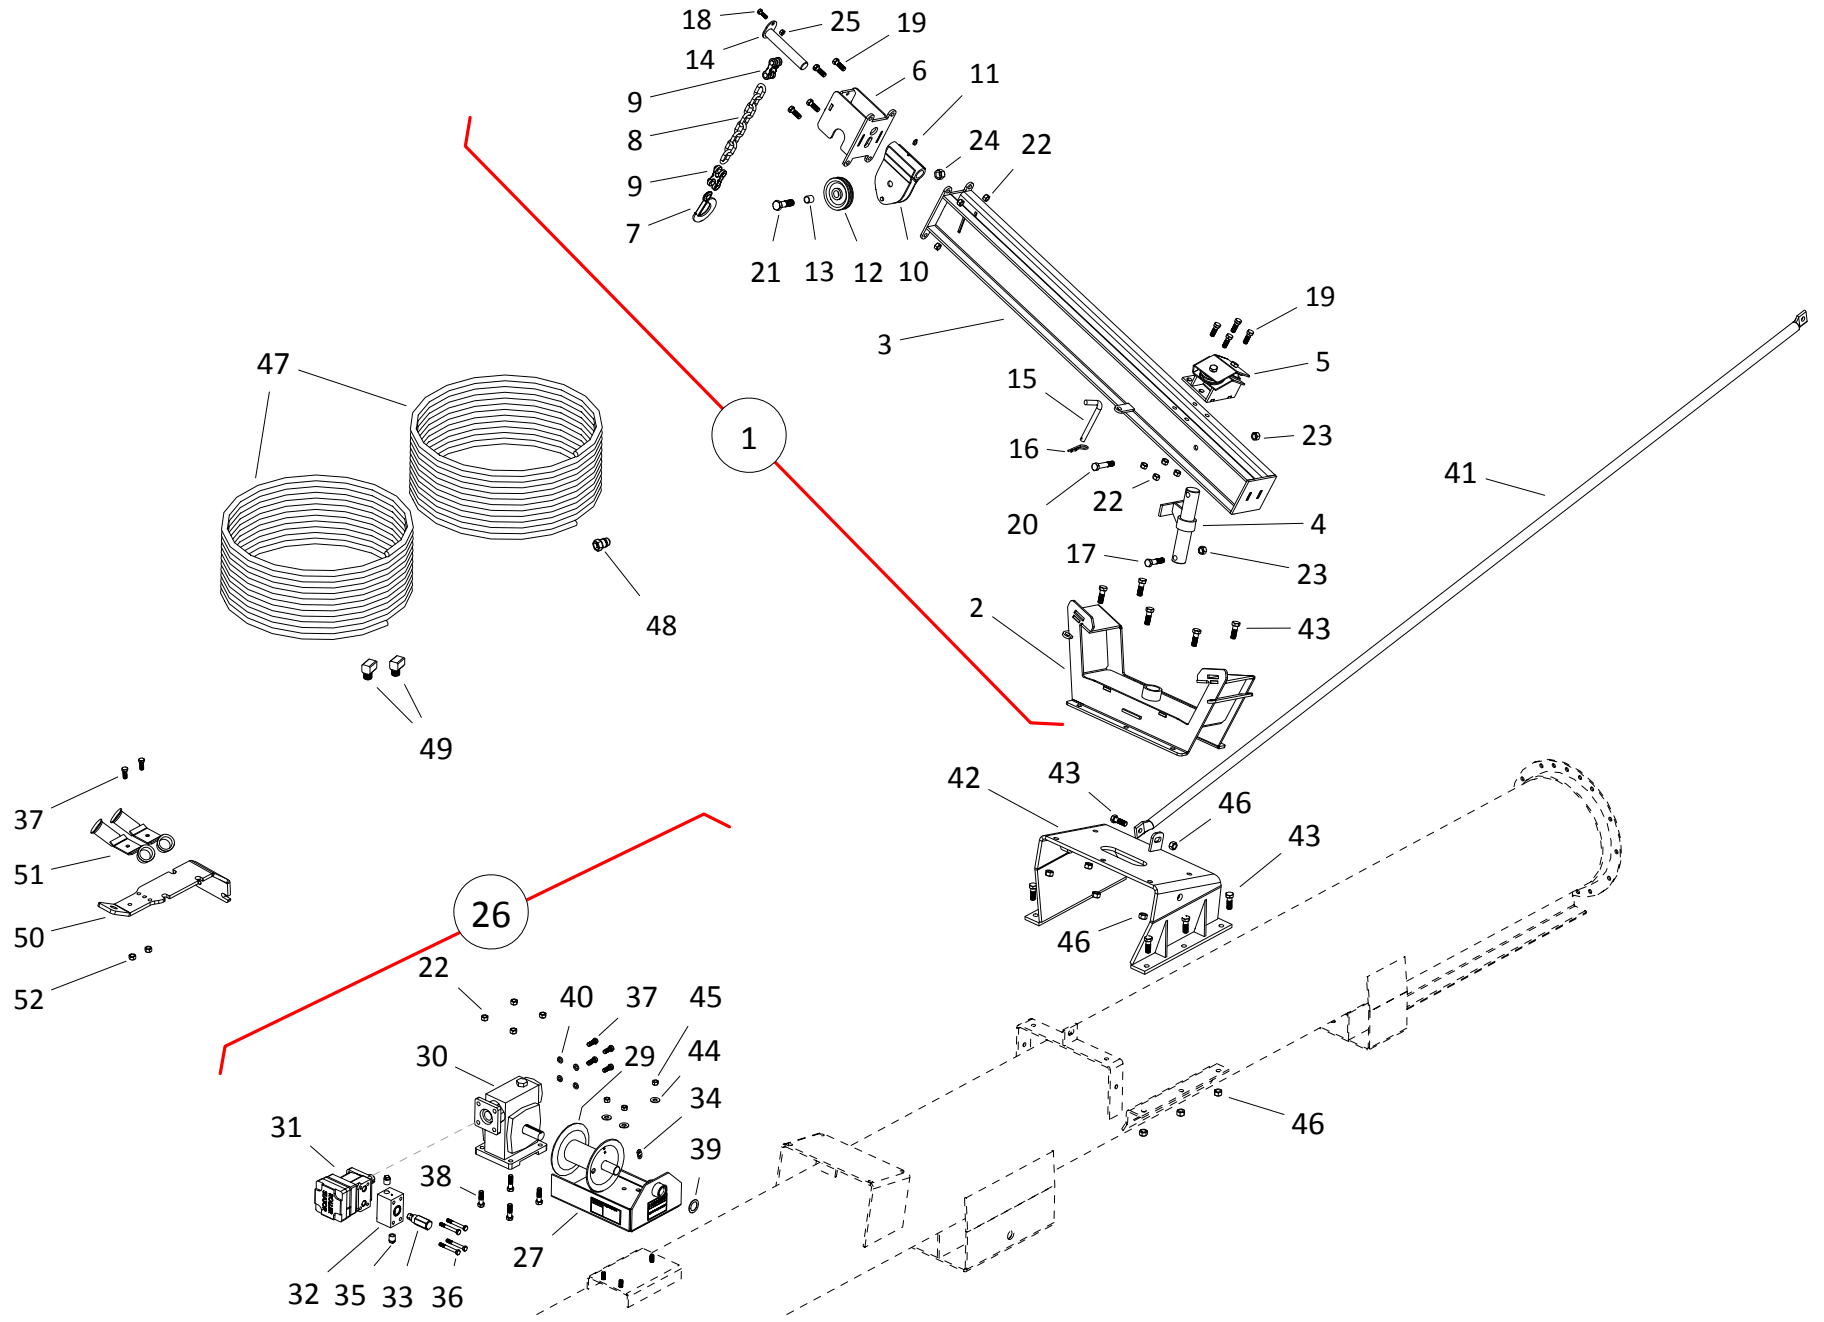

MKX-TEND POWER SWING

ITEM	PART NO.	DESCRIPTION
1	10-22905	POWERSWING ASSY, 13" RODONO
2	10-22903	POWERSWING, 13" RODONO
3	10-22943	PS FRONT STIFFENER, 13" RODONO
4	10-22904	POWERSWING SPINDLE, 13" RODONO
5	10-22915	POWERSWING HUB ASSY, LH, 13" RODONO
6	10-22914	POWERSWING HUB, LH, 13" RODONO
7	10-19222	GREASE ZERK, 1/4" #28
8	10-19776	BUSHING, 1-1/4"
9	10-22916	POWERSWING HUB ASSY, 13" RODONO
10	10-22917	POWERSWING HUB, 13" RODONO
11	10-22869	HYDRAULIC MOTOR
12	10-22919	PS DRIVE SPROCKET, 13" RODONO
13	10-23042	CHAIN, #50-73P W/ CONNECTOR LINK
14	10-19134	CONNECTOR LINK, #50
15	10-22918	WASHER, 5/16" ID X 1-1/4" OD
16	10-29998	LYNCH PIN 3/16 X 1-1/4 Y.ZINC PLTD
17	10-18699	BOLT, 3/8" X 2-1/2" GR5 PLTD
18	10-18955	BOLT, 3/8" X 1" GR5 PLTD
19	10-19540	3/8" X 3/4" NC BOLT GR 5 PLTD
20	10-19589	BOLT, 1/2" X 1-1/2" GR 8 PLTD
21	9900800	BOLT, 1/4" X 3/4" GR5 PLTD
22	10-17392	FLAT WASHER, 3/8" PLTD
23	10-19604	LOCK WASHER, 3/8" PLTD
24	9900783	LOCKWASHER, 1/4" PLTD
25	10-19599	LOCKNUT, 1/2" PLTD