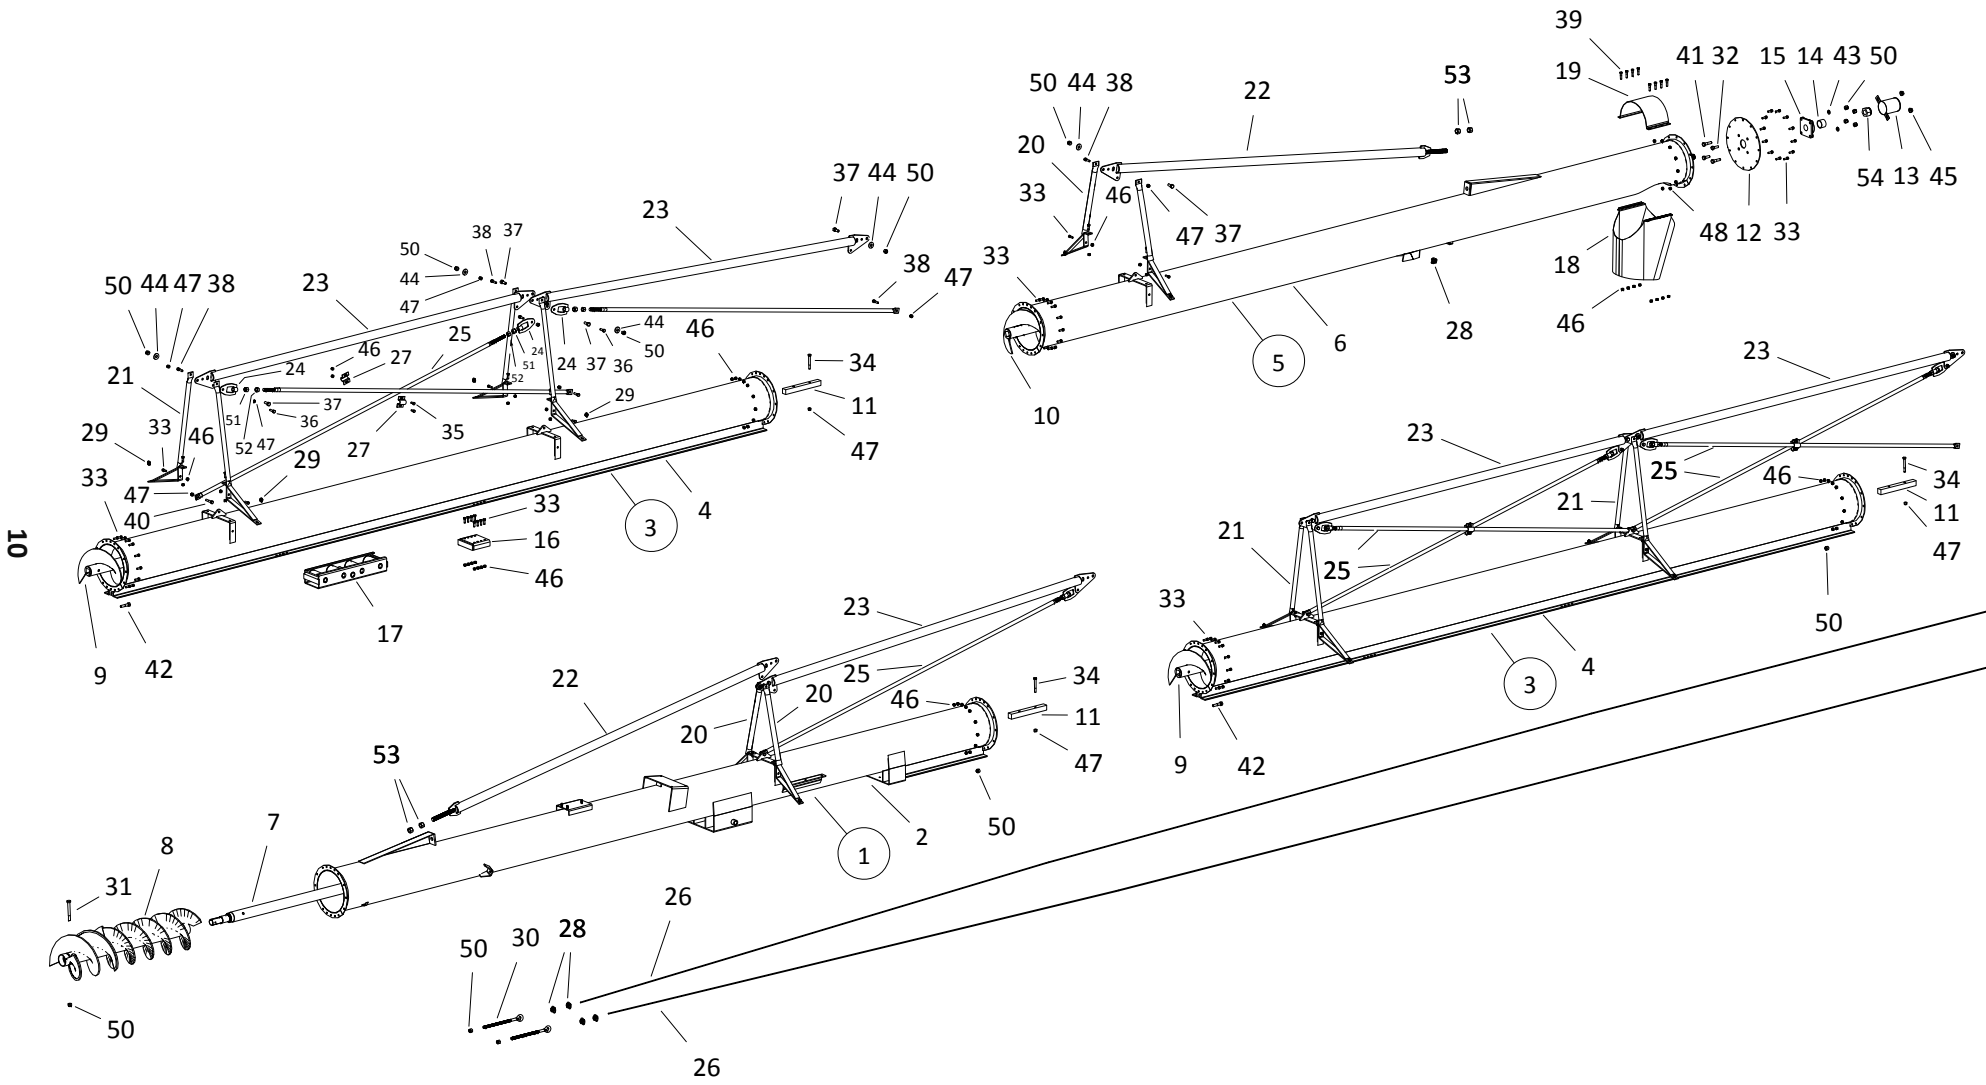

TUBE & TRUSS COMPONENTS, MKX 13-84 (2020)

TUBE & TRUSS COMPONENTS, MKX 13-84 (2020)

ITEM	PART NO.	DESCRIPTION
52	10-19997	3/4" NC HEX NUT PLTD
53	10-20080	1" NC HEX NUT PLTD
54	10-24423	1-1/2" NYLON LOCK NUT UNF GR8 PLTD