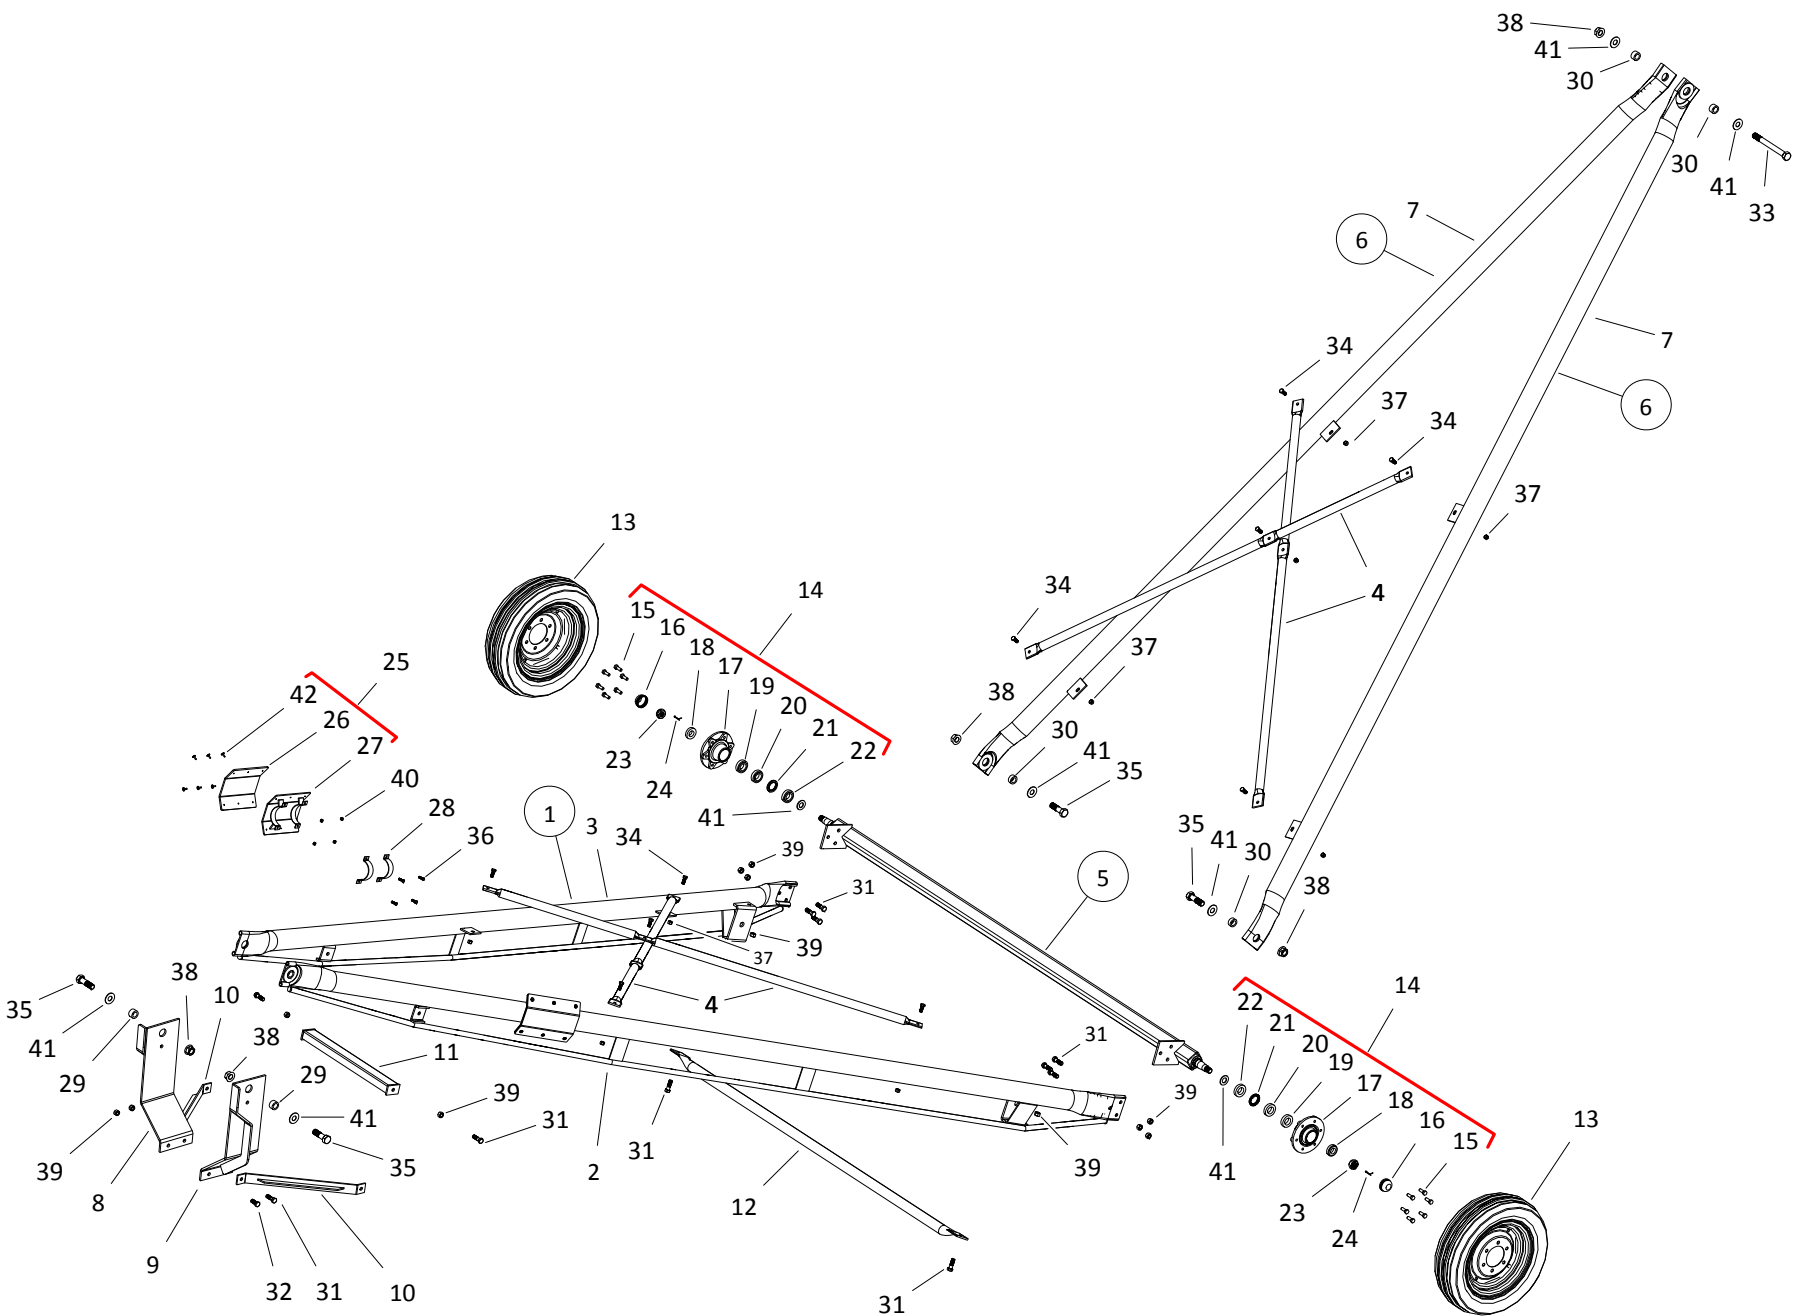

FRAME COMPONENTS, MKX13-64 (2020)

FRAME COMPONENTS, MKX13-64 (2020)

ITEM	PART NO.	DESCRIPTION
1	200905	LOWER FRAME BUNDLE (2020)
2	10-20184	LOWER REACH ARM, RIGHT
3	10-20183	LOWER REACH ARM, LEFT
4	10-20188	CROSSBRACE
5	10-18997	AXLE
6	10-20187	UPPER FRAME BUNDLE
7	10-20186	UPPER REACH ARM
8	10-21868	STABILIZER BRACKET, LH
9	10-21867	STABILIZER BRACKET, RH
10	10-17000	STABILIZER BRACE
11	10-18999	SHORT CROSSMEMBER
12	10-18998	CROSSMEMBER
13	10-29015	16 X 6 X 6 BOLT WHEEL ASSEMBLY
14	10-17013	HUB ASSEMBLY
15	10-17561	1/2" X 1-1/4" WHEEL BOLT
16	10-17012	DUST CAP
17	10-17009	HUB, 6-BOLT
18	10-19265	CONE BEARING
19	10-17008	LARGE HUB CUP
20	10-17007	LG HUB BEARNG
21	10-17006	HUB SEAL
22	10-19266	CUP
23	10-17011	1" NF SLOTTED NUT PLAIN
24	10-19271	COTTER PIN 1/8 X 1-1/2 C.ZINC PLTD
25	10-20315	FRAME DEFLECTOR ASSEMBLY
26	10-20313	FRAME DEFLECTOR PLASTIC
27	10-20314	FRAME DEFLECTOR, NO PLASTIC
28	10-18225	NARROW HALF CLAMP
29	10-17563	BUSHING
30	10-17021	SHORT SPACER BUSHING
31	10-19991	5/8" X 2" NC BOLT GR 8 PLTD
32	10-19590	5/8" X 1-1/2" NC BOLT GR 8 PLTD
33	10-17015	1" X 10" NC BOLT GR 8 PLTD
34	10-19588	1/2" X 1-1/4" NC BOLT GR 5 PLTD
35	10-17016	1" X 3-1/2" NC BOLT GR 8 PLTD
36	10-18091	5/16" X 1" NC BOLT GR 2 PLTD
37	10-17750	1/2" NC NYLON LOCKNUT GR 5 YLW PLTD
38	10-17019	1" NC NYLON LOCKNUT PLTD
39	10-19600	5/8" NC NYLON LOCKNUT PLTD
40	10-19980	5/16" NC NYLON LOCKNUT PLTD
41	10-17010	1" SAE WASHER PLAIN
42	10-18185	LARGE FLANGE RIVET