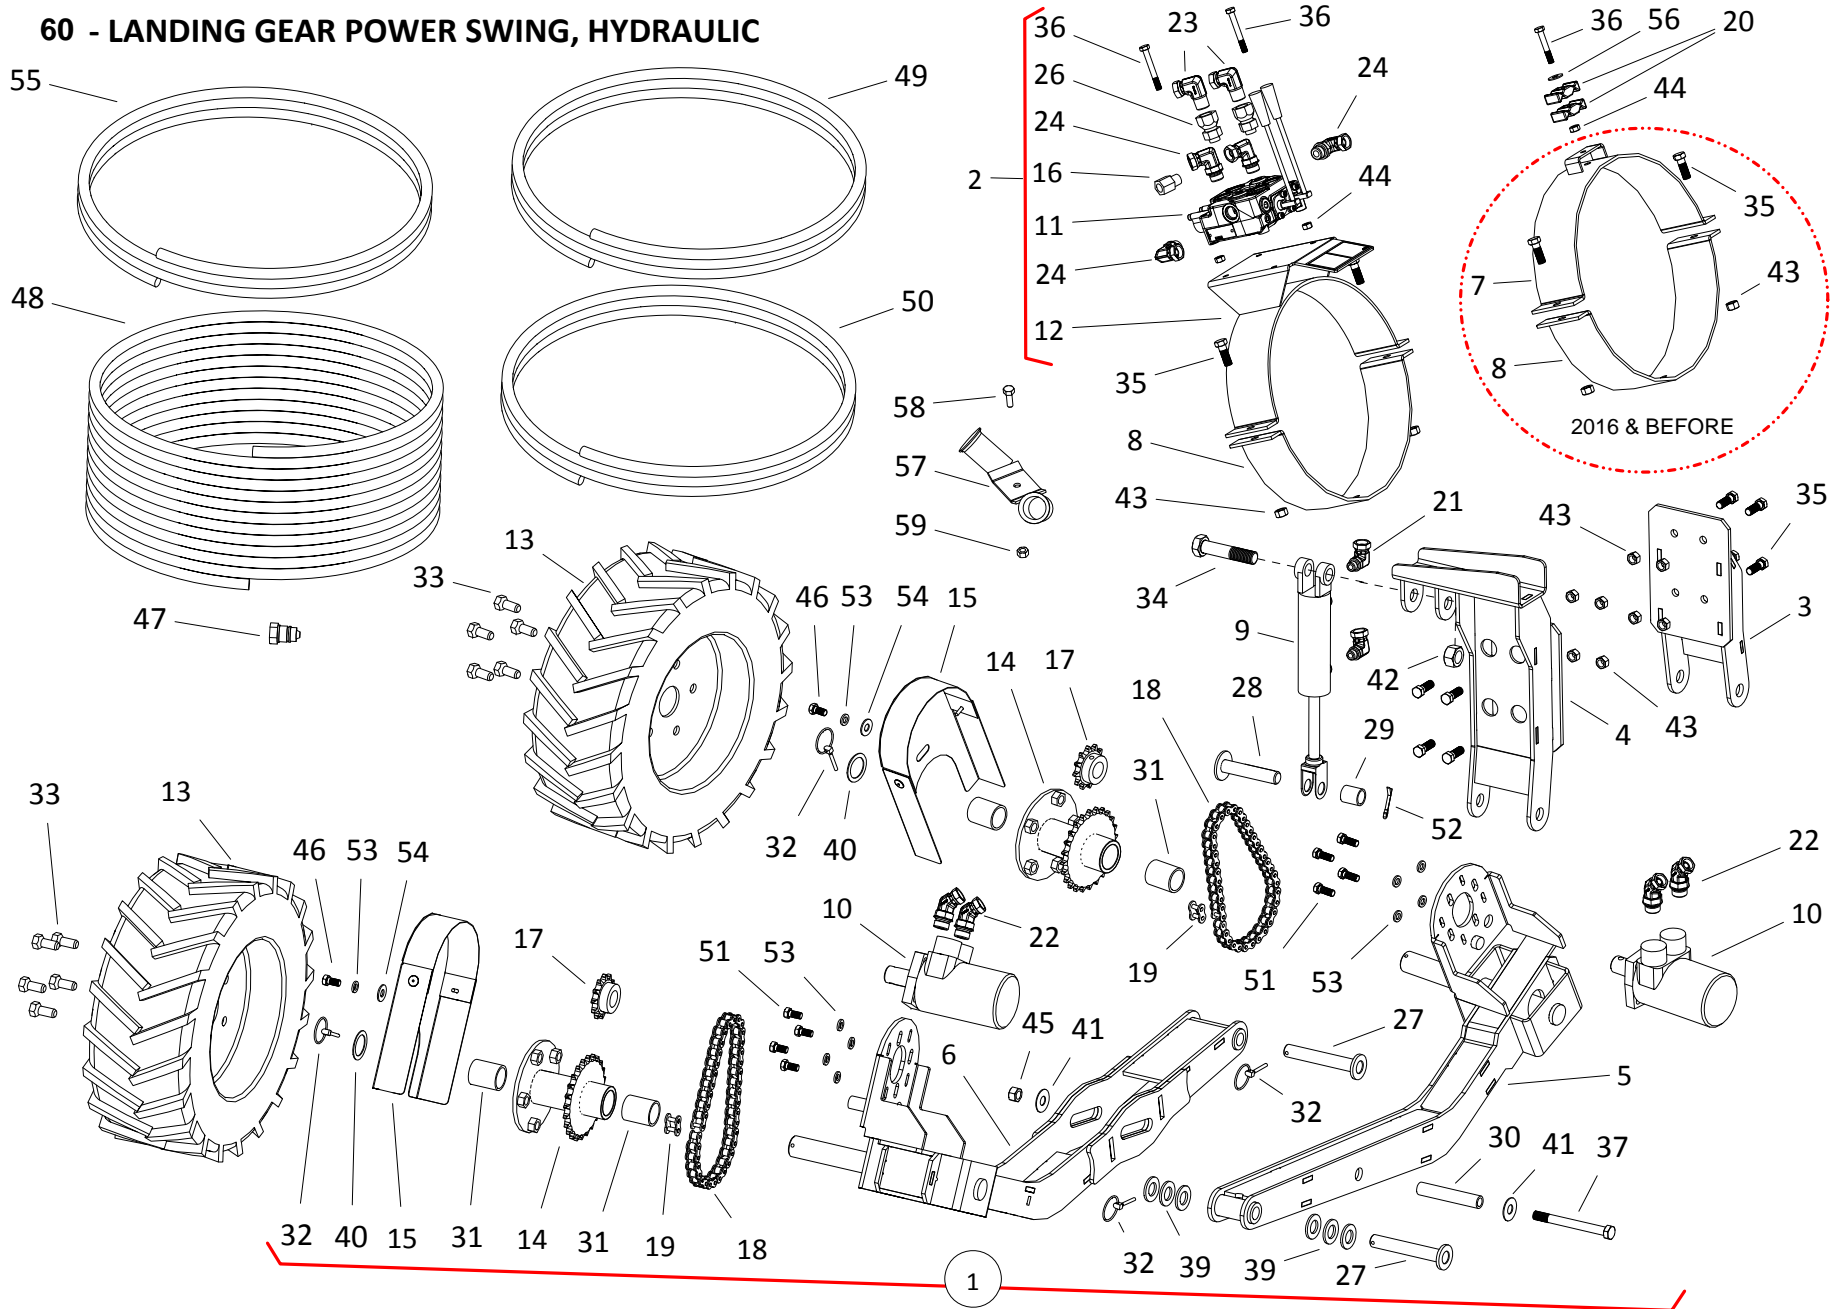

60 - LANDING GEAR POWER SWING, HYDRAULIC

70

HYDRAULIC LANDING GEAR POWER SWING - 13" (A333)

ITEM	PART NO.	DESCRIPTION
1	10-22560	LANDING GEAR PS HYD ASSEMBLY
2	10-22547	2-SPOOL VALVE ASSY, LANDING GEAR PS, 13"
3	10-22554	ATTACH, RH, MKX/X130 LGPS
4	10-22559	HYD CYLINDER ATTACH, MKX/X130 LGPS
5	10-22562	SHORT X-ARM, RH, LGPS
6	10-22564	SHORT X-ARM, LH, LGPS
7	10-21537	HOSE CLAMP
8	10-18987	13" HALF CLAMP
9	10-22161	1-1/2 X 8 HYDRAULIC CYLINDER
10	10-20246	PS HYD MOTOR, 17.9 CU IN
11	10-22548	2 SPOOL VALVE, 8 GPM
12	10-22549	2-SPOOL VALVE MOUNT, LGPS
13	10-20137	POWERSWING 5 BOLT WHEEL ASSEMBLY
14	10-20166	ASSY HUB, W/ BUSHING
15	10-22164	CHAIN GUARD, LANDING GEAR
16	10-22746	ORIFICE, 3/8" MALE X 3/8" FEMALE
17	10-20211	50B12 X 1 SPROCKET
18	10-19133	#50-1R X 37P ROLLER CHAIN
19	10-19134	#50 CONNECTOR LINK
20	10-28732	LINE BLOCK
21	10-22191	STEEL ELBOW 6MORB X 3/8 NSPM
22	10-22556	ADAPTER, 45 DEG, #10MORB X #6FNPSM
23	10-22557	STEEL ELBOW, 8MNPT X 6FNPSM
24	10-22558	STEEL ELBOW, 8MORB X 6FNPSM
25	10-28654	STEEL ELBOW 90DEG, 8MORB X 8FNPSM
26	10-28477	STEEL FITTING, 8MORB X 1/2FNPSM
27	10-22168	PIN, LANDING GEAR
28	10-22577	PIN, LGPS CYLINDER ATTACH
29	10-22578	SPACER SLEEVE, LGPS CYL ATTACH
30	10-22187	SLIDER BUSHING, LANDING GEAR
31	10-19776	BUSHING, 1-1/4"
32	10-29998	LYNCH PIN 3/16 X 1-1/4 Y.ZINC PLTD
33	10-20565	1/2" X 1" WHEEL BOLT (BLACK)
34	10-20398	3/4" X 3-1/2" NC BOLT GR 5 PLTD
35	10-18698	7/16" X 1-1/4" NC BOLT GR 8 PLTD
36	10-17631	5/16" X 2-1/2" NC BOLT GR 2 PLTD
37	9900564	1/2" X 5" UNC BOLT GR5 PLTD
39	10-19979	3/4" FLAT WASHER PLTD
40	10-17651	1-1/4" RIM WASHER
41	10-17401	1/2" FLAT WASHER PLTD
42	10-19601	3/4" NC NYLON LOCKNUT PLTD
43	10-17593	7/16" NC NYLON LOCKNUT GR5 YLW PLTD
44	10-19980	5/16" NC NYLON LOCKNUT PLTD
45	10-19599	1/2" NC NYLON LOCKNUT GR 2 PLTD
46	10-19540	3/8" X 3/4" NC BOLT GR 5 PLTD
47	9900047	PIONEER COUPLER
48	10-29368	1/2" X 247" HYDRAULIC HOSE
49	10-29414	3/8" X 46" HYDRAULIC HOSE
50	10-28229	3/8" X 50" HYDRAULIC HOSE
51	10-18955	3/8" X 1" NC BOLT GR 5 PLTD