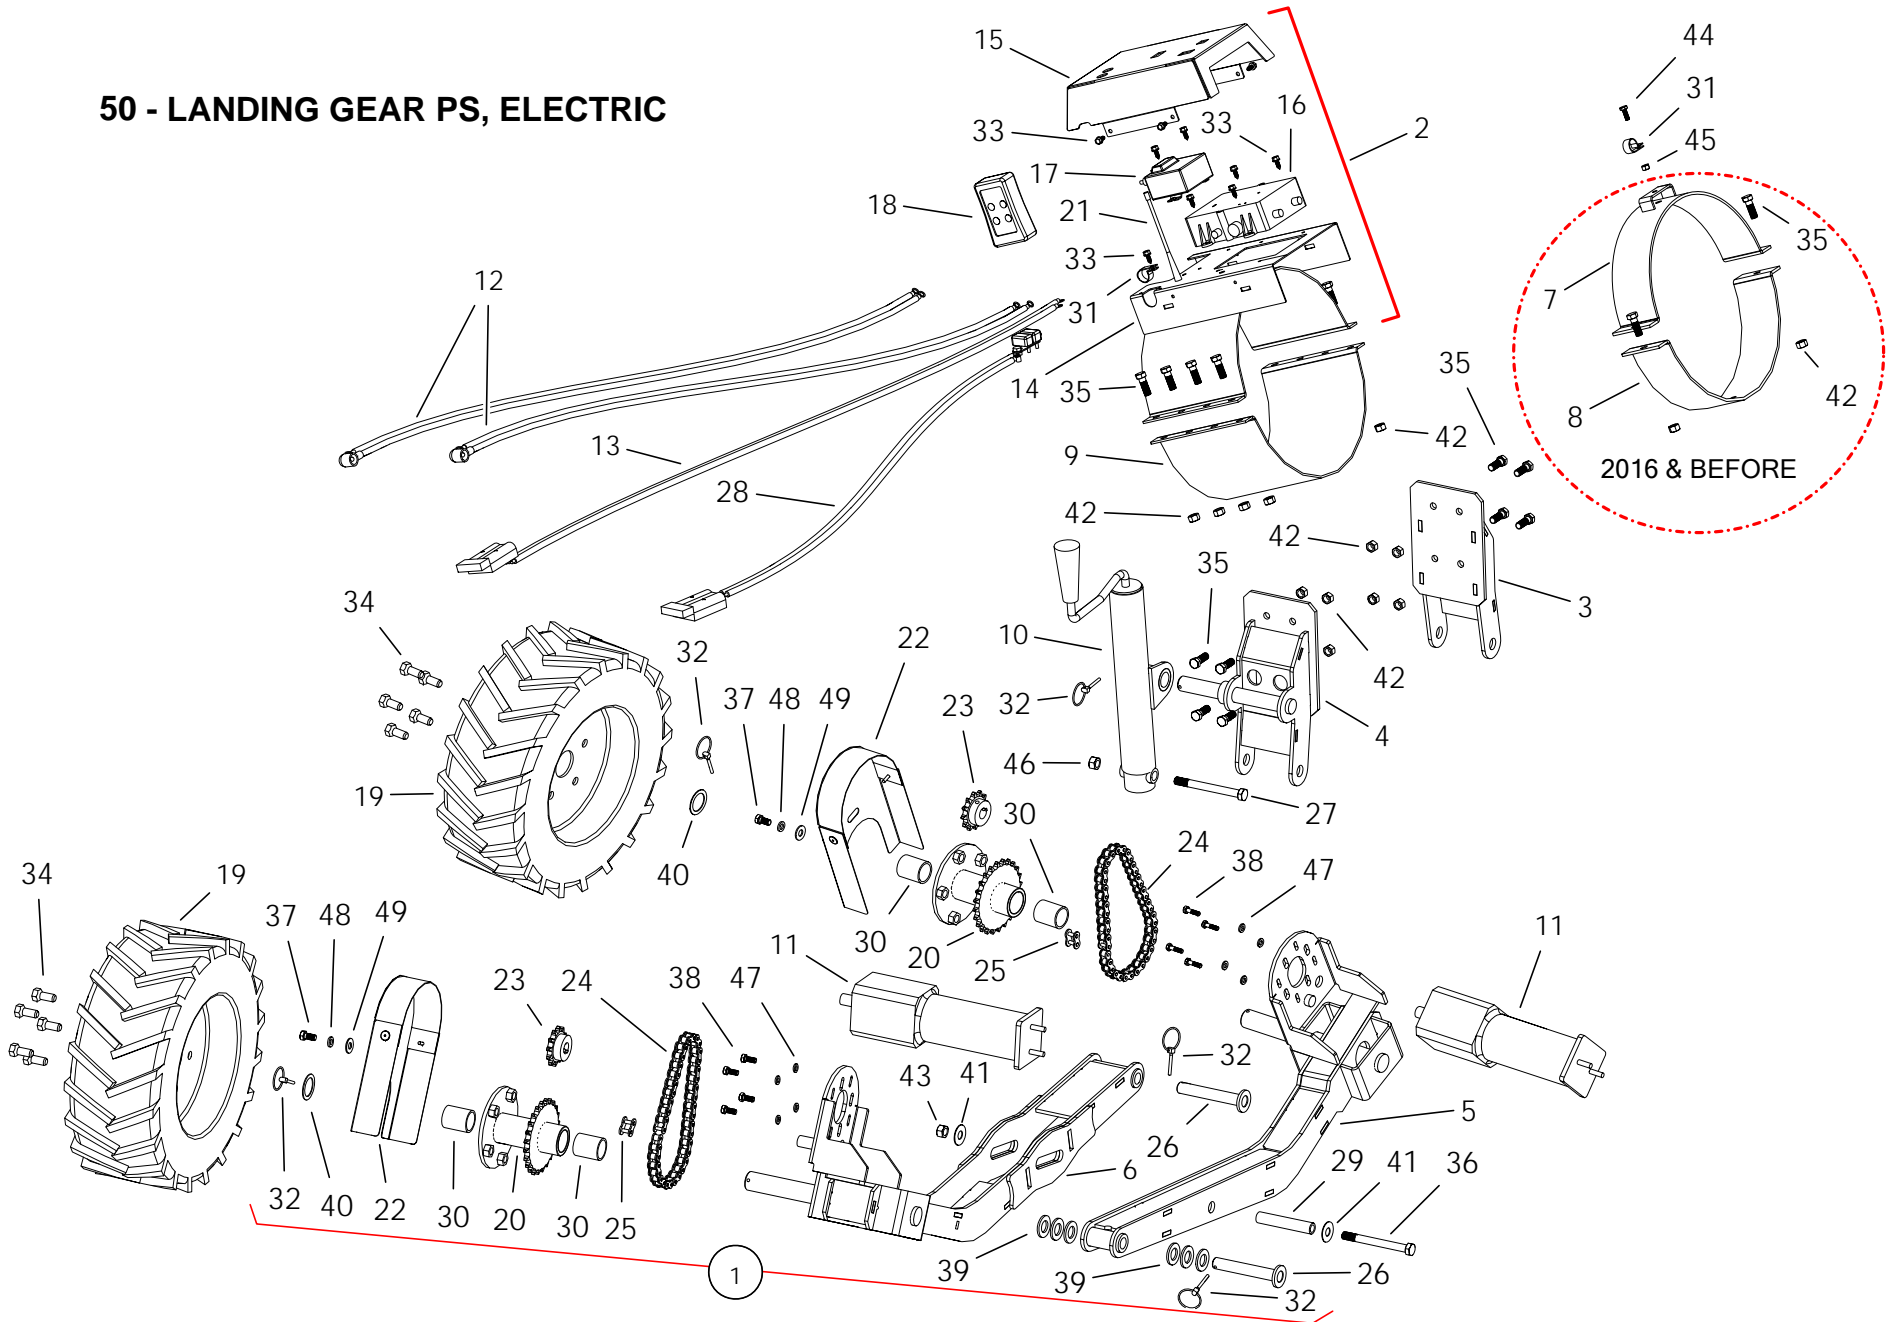

50 - LANDING GEAR PS, ELECTRIC

ELECTRIC LANDING GEAR POWER SWING - 13" (A334)

ELECTRIC LANDING GEAR POWER SWING - 13" (A334)

ITEM	PART NO.	DESCRIPTION
1	10-22563	LANDING GEAR PS ELEC ASSEMBLY
2	10-20158	ASSY, 13" P/S TOP CLAMP RECEIVER
3	10-22554	ATTACH, RH, MKX/X130 LGPS
4	10-22553	MANUAL JACK ATTACH, MKX/X130 LGPS
5	10-22562	SHORT X-ARM, RH, LGPS
6	10-22564	SHORT X-ARM, LH, LGPS
7	10-21537	GULP, HOSE CLAMP
8	10-18987	13" HALF CLAMP
9	10-27455	13" HITCH RING
10	10-22555	JACK, MANUAL, LANDING GEAR PS
11	10-20138	MOTOR, 12V DC
12	10-20168	WIRE HARNESS - CONTACTOR TO MOTOR
13	10-22582	WIRE ASSY CONTACTOR/QUICK CONNECT
14	10-20177	13" TOP CLAMP W.A. RC - POWERSWING
15	10-20178	COVER, PS RECEIVER ARMOR - POWERSWING
16	10-20135	RECEIVER
17	10-20136	CONTACTOR
18	10-20134	TRANSMITTER
19	10-20137	POWERSWING 5 BOLT WHEEL ASSEMBLY
20	10-20166	ASSY HUB, W/ BUSHING
21	10-20524	ANTENNA
22	10-22164	CHAIN GUARD, LANDING GEAR
23	10-20210	50B12 X 3/4 SPROCKET
24	10-19133	#50-1R X 37P ROLLER CHAIN
25	10-19134	#50 CONNECTOR LINK
26	10-22168	PIN, LANDING GEAR
27	10-27815	BOLT, 5/8" X 4" NC PLTD
28	10-20169	WIRE ASSY BATTERY TO QUICK CONNECT
29	10-22187	SLIDER BUSHING, LANDING GEAR
30	10-19776	BUSHING, 1-1/4"
31	10-20268	5/8 X 1/2 INSULATED CLAMP
32	10-29998	LYNCH PIN 3/16 X 1-1/4 Y.ZINC PLTD
33	10-19274	#14 X 5/8" SMS AB GR 5 PLTD
34	10-20565	1/2" X 1" WHEEL BOLT (BLACK)
35	10-18698	7/16" X 1-1/4" NC BOLT GR 8 PLTD
36	9900564	1/2" X 5" UNC BOLT GR5 PLTD
37	10-19540	3/8" X 3/4" NC BOLT GR5 PLTD
38	10-19988	1/4" X 1" NC BOLT GR2 PLTD
39	10-19979	3/4" FLAT WASHER PLTD
40	10-17651	1-1/4" RIM WASHER
41	10-17401	1/2" FLAT WASHER PLTD
42	10-17593	7/16" NC NYLON LOCKNUT GR5 YLW PLTD
43	10-19599	1/2" NC NYLON LOCKNUT GR 2 PLTD
44	9900800	1/4" X 3/4" NC BOLT GR5 PLTD
45	10-28449	1/4" NC NYLON LOCKNUT PLTD
46	10-19600	LOCKNUT, 5/8"
47	9900783	1/4" LOCK WASHER
48	10-19604	3/8" LOCK WASHER
49	10-17392	3/8" FLAT WASHER
50	05-A334	MKX130 LANDING GEAR PS, ELECTRIC