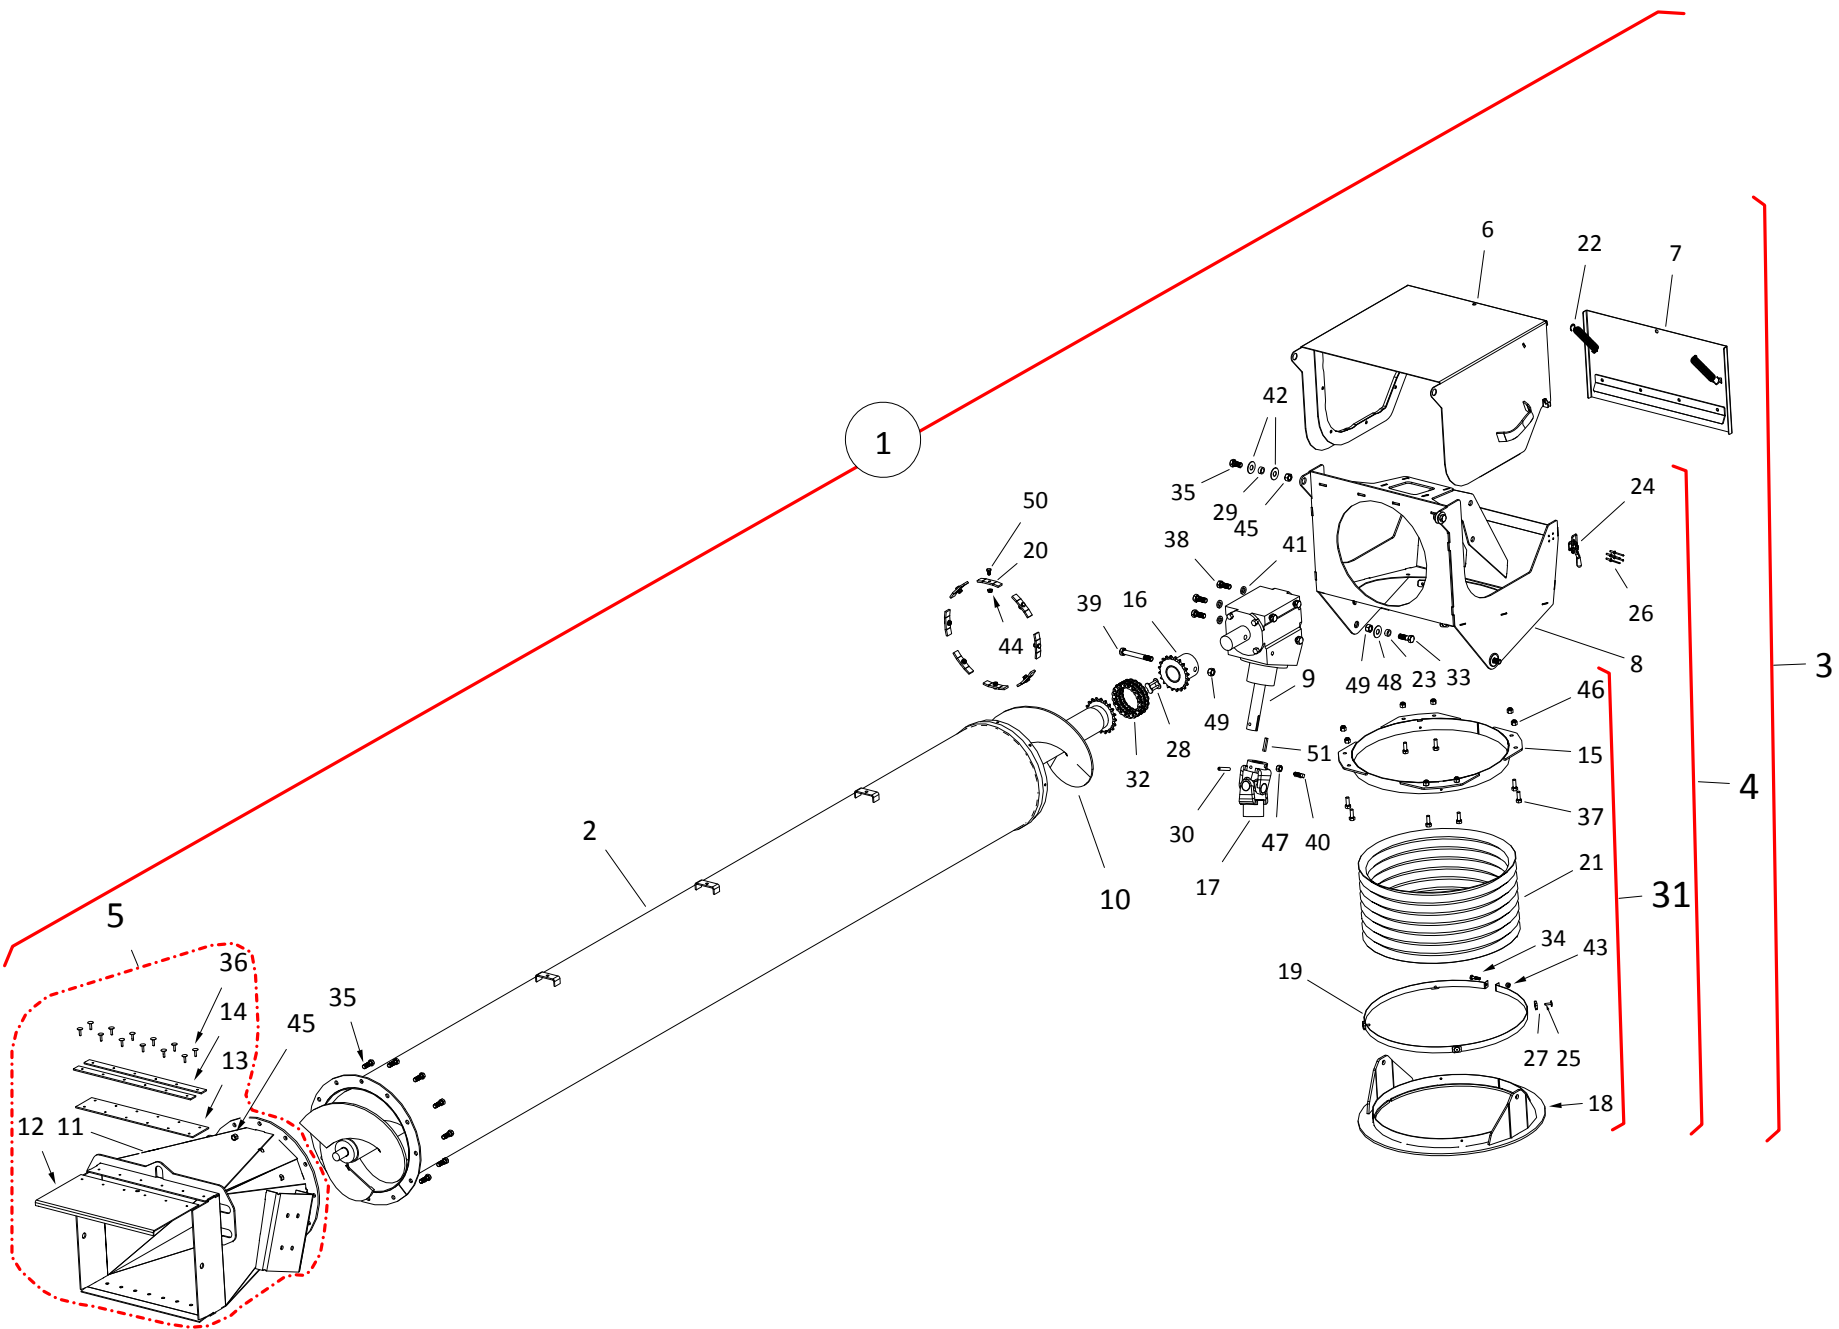

10 ft SWING TUBE, MKX 13

10 ft SWING TUBE, MKX 13

ITEM	PART NO.	DESCRIPTION
1	10-21299	GEAR SWING TUBE BUNDLE W/TRANSITION (2014)
2	10-18931	SWING TUBE ONLY
3	10-21394	SPOUT HEAD W/ LID/DOOR (2014)
4	10-21004	SPOUT HEAD ASSEMBLY (2014)
5	200406RD	ASSEMBLY, LP TRANSITION
6	10-21022	SPOUT HEAD LID (2014)
7	10-21002	SPOUT HEAD DOOR (2014)
8	200392RD	SPOUT HEAD (2019)
9	10-27560	UPPER GEARBOX
10	10-29993	SWING FLIGHT
11	200407RD	LP TRANSITION
12	10-21100	TRANSITION ACCESS DOOR
13	10-21101	TRANSITION BELT
14	10-21102	TRANSITION BELT STRAP
15	200391RD	SPOUT HEAD HOSE RING
16	10-29992	GEARBOX CONNECTOR
17	10-29139	SPLINED U-JOINT (BLACK)
18	10-21097	SPOUTHEAD BASE (2014)
19	10-20063	HOSE STRAP, SPOUT HEAD
20	10-18877	SPOUT ATTACH PLATE
21	10-29176	18" ID X 15" CLEAR FLEX HOSE
22	10-18728	EXTENSION SPRING
23	10-21021	SPOUT HEAD BUSHING
24	10-20052	LATCH & CATCH
25	10-18185	LARGE FLANGE RIVET
26	10-23769	5/32 X 39/64 RIVET, LOW PROFILE
27	10-29252	DUCTING SECURE TAB
28	10-20048	#50 DOUBLE CONNECTOR LINK
29	10-27889	LEVELLER BUSHING
30	10-18079	COILED SPRING PIN 5/16 X 2 PLN.O
31	05-A449	SPOUT HEAD-HOSE RING REPLACEMENT
32	10-29895	#50-19P DOUBLE ROLLER CHAIN
33	10-19589	1/2" X 1-1/2" NC BOLT GR 8 PLTD
34	10-19988	1/4" X 1" NC BOLT GR 2 PLTD
35	10-18698	7/16" X 1-1/4" NC BOLT GR 8 PLTD
36	10-20399	3/16" X 5/8" GRIP RIVET
37	10-18955	3/8" X 1" NC BOLT GR 5 PLTD
38	10-19588	1/2" X 1-1/4" NC BOLT GR 5 PLTD
39	10-18947	1/2" X 4" NC BOLT GR 8 PLTD
40	10-29119	SETSCREW, 3/8" X 1" GR8 SQ HEAD
41	10-19605	1/2" LOCK WASHER PLTD
42	10-17182	1"OD X 29/64"ID X 10 GA WASHER PLTD
43	10-28449	1/4" NC NYLON LOCKNUT PLTD
44	10-19594	1/4" NC SERRATED FLANGE NUT PLTD
45	10-19598	7/16" NC NYLON LOCKNUT GR 2 PLTD
46	10-17402	3/8" NC NYLON LOCKNUT PLTD
47	10-17754	3/8" NC HEX NUT PLAIN
48	10-17401	1/2" FLAT WASHER PLTD
49	10-19599	1/2" NC NYLON LOCKNUT GR 2 PLTD
50	10-19537	1/4" X 1/2" HEX WSHR HEAD GR 5 PLTD