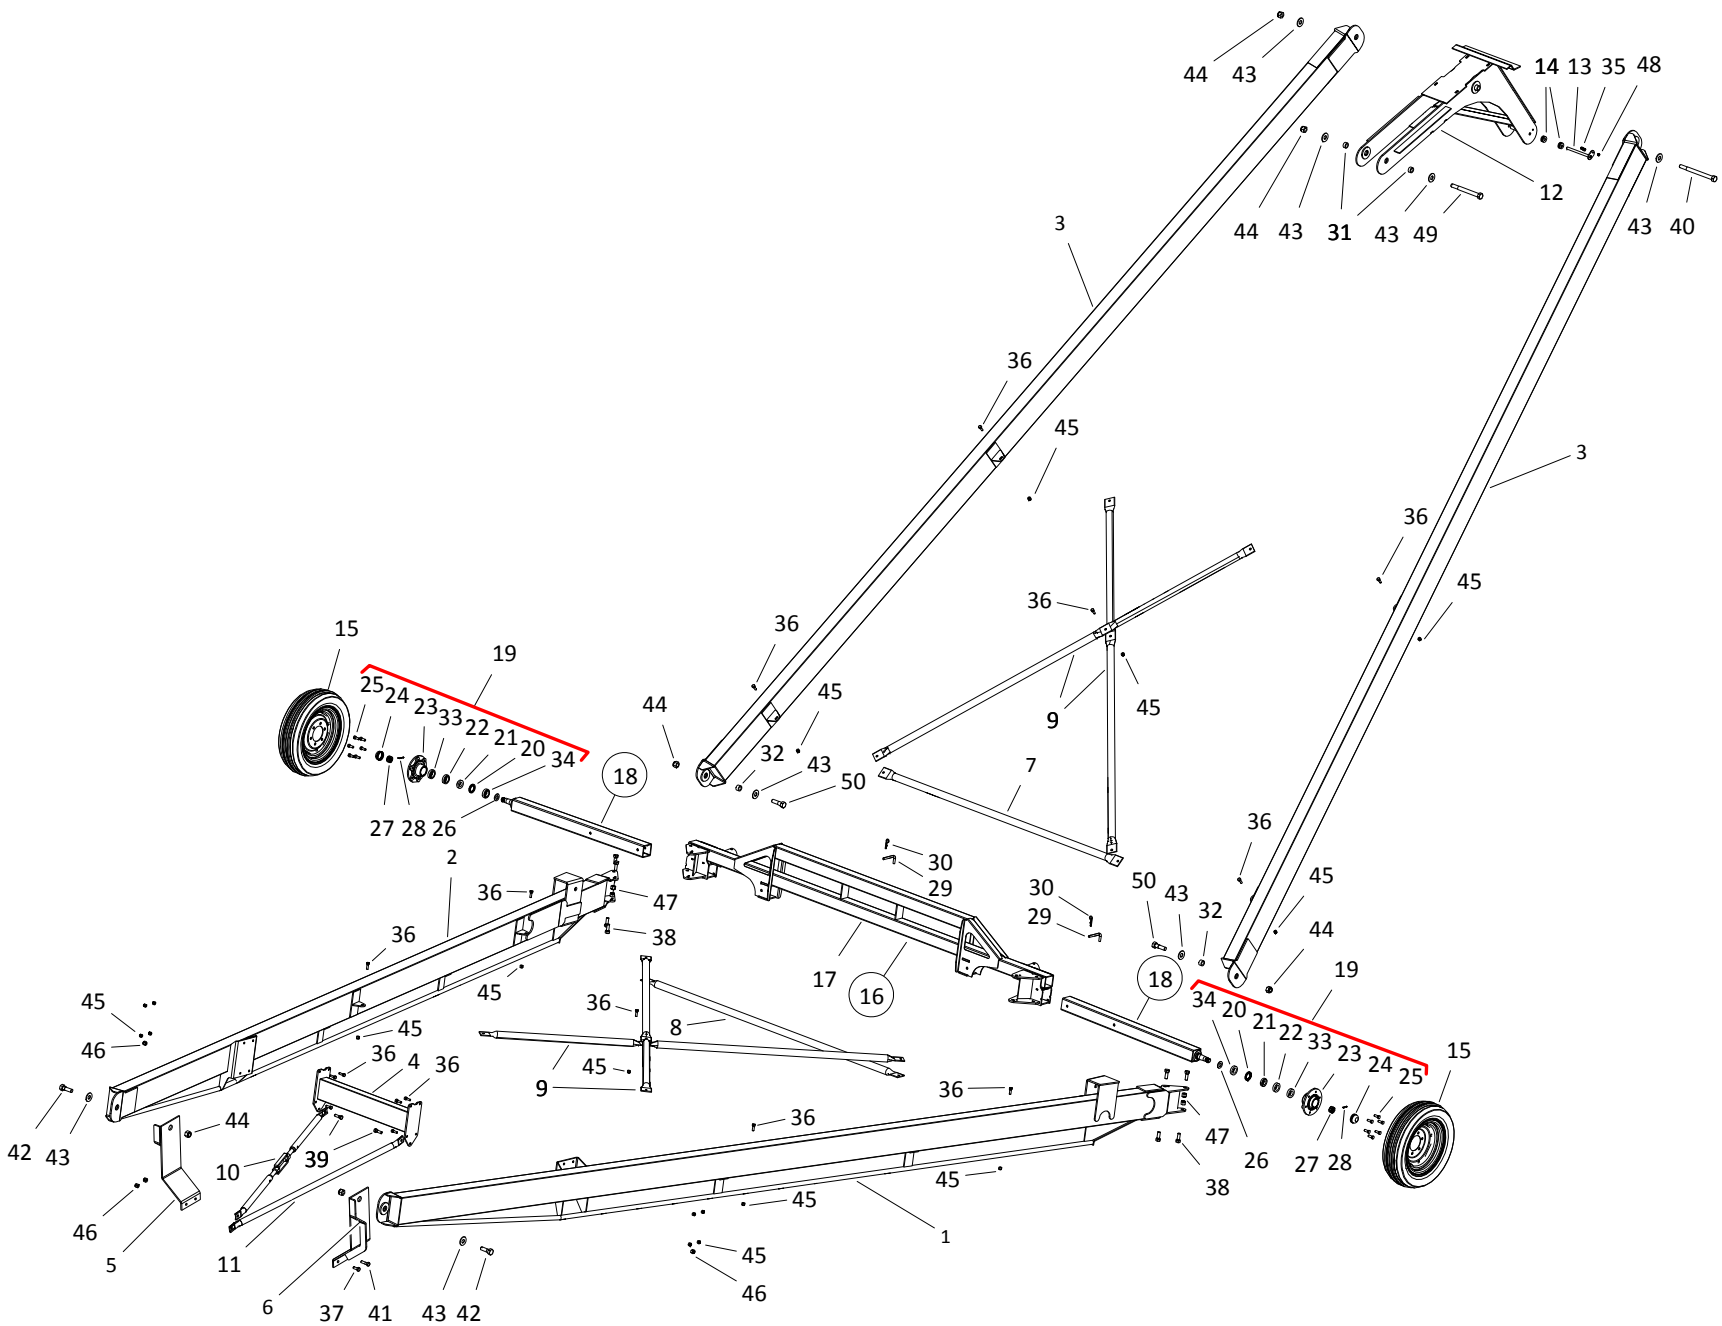

FRAME COMPONENTS, MKX13-84 (2020)

FRAME COMPONENTS, MKX13-84 (2020)

ITEM	PART NO.	DESCRIPTION
1	200459RD	LOWER ARM, RIGHT (2020)
2	200460RD	LOWER ARM, LEFT (2020)
3	200458RD	UPPER ARM (2020)
4	10-20229	SHORT CROSSMEMBER
5	10-21865	MKX1384/94/114 STABILIZER BRKT, LH
6	10-21866	MKX1384/94/114 STABILIZER BRKT, RH
7	200468RD	TUBE, UPPER ARM TIE BRACE 2020
8	200469RD	TUBE, LOWER ARM TIE BRACE 2020
9	200467RD	TUBE, MKX13-84/94/114 X-BRACE(2020)
10	10-22284	MKX130 ADJUSTABLE STABILIZER BRACE
11	10-20255	MKX130 STABILIZER BRACE
12	10-20214	MKX130 LIFT ASSIST
13	10-23029	MKX130 LIFT ASSIST LOWER PIN
14	10-23079	CABLE THIMBLE PULLEY
15	10-29015	16 X 6 X 6 BOLT WHEEL ASSEMBLY
16	10-22624	MKX130 AXLE ASSY, 1 PIECE
17	10-22622	MKX130 AXLE ONLY, 1 PIECE
18	10-29961	MKX1384/94/114 AXLE EXTENSION, RED
19	10-17013	HUB ASSEMBLY
20	10-17006	HUB SEAL
21	10-19265	CONE BEARING
22	10-17007	LG HUB BEARNG
23	10-17009	6 BOLT HUB, MK130
24	10-17012	DUST CAP
25	10-17561	1/2" X 1-1/4" WHEEL BOLT
26	10-17010	1" SAE WASHER PLAIN
27	10-17011	1" NF SLOTTED NUT PLAIN
28	10-19271	COTTER PIN 1/8 X 1-1/2 C.ZINC PLTD
29	10-19648	SADDLE PIN
30	10-19463	210 HITCH PIN
31	10-20297	MKX130 SPACER BUSHING, SHORT
32	10-20360	MKX130 SPACER BUSHING, MEDIUM
33	10-17008	LARGE HUB CUP
34	10-19266	CUP
35	10-19975	3/8" X 1-1/4" NC BOLT GR 5 PLTD
36	10-19589	1/2" X 1-1/2" NC BOLT GR 8 PLTD
37	10-19590	5/8" X 1-1/2" NC BOLT GR 8 PLTD
38	10-19592	3/4" X 2" NC BOLT GR 8 PLTD
39	10-19991	5/8" X 2" NC BOLT GR 8 PLTD
40	10-20303	1" X 12" NC BOLT GR 8 PLTD
41	10-27484	5/8" X 2-1/4" NC BOLT GR 8 PLTD
42	10-28484	1" X 3" NC BOLT GRADE 5 PLTD
43	10-17020	1" FLAT WASHER PLTD
44	10-17019	1" NC NYLON LOCKNUT PLTD
45	10-17750	1/2" NC NYLON LOCKNUT GR 5 YLW PLTD
46	10-19600	5/8" NC NYLON LOCKNUT PLTD
47	10-19601	3/4" NC NYLON LOCKNUT PLTD
48	10-17402	3/8" NC NYLON LOCKNUT PLTD
49	10-17015	1" X 10" NC BOLT GR 8 PLTD
50	10-17016	1" X 3-1/2" NC BOLT GR 8 PLTD