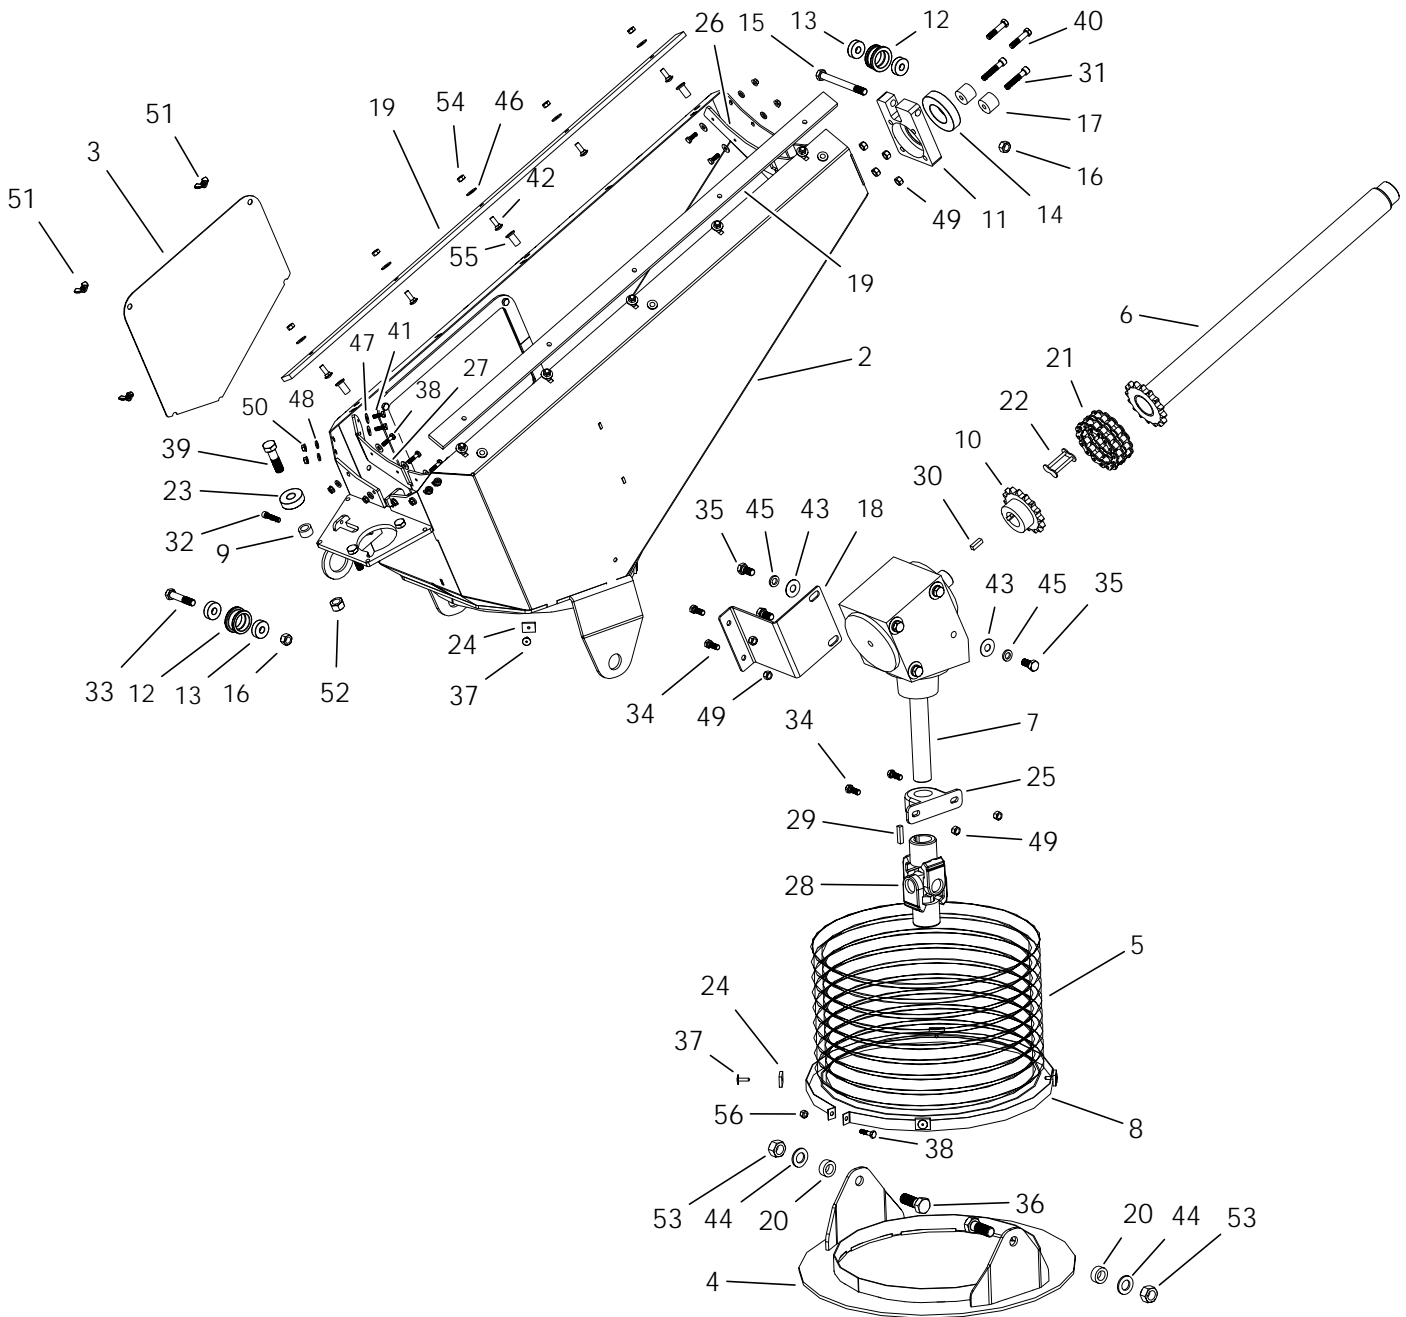

MKX-TEND COLLECTOR

ITEM	PART NO.	DESCRIPTION
1	10-22799	13" COLLECTOR ASSEMBLY, RODONO
2	10-22800	COLLECTOR BODY ONLY, RODONO
3	10-22831	COLLECTOR INSPECTION DOOR, RODONO
4	10-22827	SWING RING, RODONO
5	10-22934	CLEAR FLEX HOSE, 13" RODONO
6	10-22817	SPLINED TUBE, RODONO
7	10-22810	GEARBOX, 68DEG BEVEL RODONO
8	10-23098	COLLECTOR RING HOSE STRAP, RODONO
9	10-22807	SPACER, PINION ROLLER, RODONO
10	10-22813	SPROCKET W/STOP, 13" RODONO
11	10-22819	TRACK ROLLER ASSY, RODONO
12	10-22820	TRACK ROLLER W/BEARING, RODONO
13	10-22821	BEARING, 1621-2RS
14	10-22818	BEARING, 6209-2RS
15	9900564	BOLT, 1/2" X 5" GR5 PLTD
16	10-19599	LOCKNUT, 1/2" PLTD
17	10-22828	COLLECTOR STOP, RODONO
18	10-22858	GEARBOX Z BRACKET, RODONO
19	10-22928	COLLECTOR WEAR STRIP, RODONO
20	10-22932	BUSHING, 1-1/4" X 3/8", RODONO
21	10-17254	CHAIN, W130-51/71
22	10-17677	DOUBLE CHAIN CONNECTOR, #60
23	10-22804	BEARING, 6303-2RS
24	10-29252	DUCTING SECURE TAB
25	10-22825	RODONO WOOD BEARING ASSEMBLY
26	10-22829	CHAIN BOX SIDE SHIELD
27	10-22830	PINION SIDE SHIELD
28	10-22868	SPLINED U-JOINT (BLACK), 222-27502
29	10-22984	SQUARE KEY, 5/16 X 1-3/8
30	10-22985	SQUARE KEY, 5/16 X 1
31	10-22956	SOCKET HEAD CAP SCREW, 3/8" X 2 GR5
32	10-22980	SOCKET HEAD CAP SCREW, 5/16 X 1-1/2 GR5
33	10-17403	BOLT, 1/2" X 2-1/2" GR5 PLTD
34	10-18955	BOLT, 3/8" X 1" GR5 PLTD
35	10-19231	BOLT, 1/2" X 1" GR5 PLTD
36	10-19592	BOLT, 3/4" X 2" GR8 PLTD
37	10-18185	LARGE FLANGE RIVET
38	10-19988	BOLT, 1/4" X 1" GR2 PLTD
39	10-27589	BOLT, 5/8" X 2-1/2" GR8 PLTD
40	10-28450	BOLT, 3/8" X 1-3/4" GR5 PLTD
41	9900800	BOLT, 1/4" X 3/4" GR5 PLTD
42	10-23097	CARRIAGE BOLT, 5/16" X 1" GR5 PLTD
43	10-17401	FLAT WASHER, 1/2" PLTD
44	10-18948	RIM WASHER, 3/4" PLTD
45	10-19605	LOCK WASHER, 1/2" PLTD
46	10-27336	FLAT WASHER, 5/16" PLTD
47	9900683	FLAT WASHER, 1/4" PLTD
48	9900783	LOCKWASHER, 1/4" PLTD
49	10-17402	3/8" NC NYLON LOCKNUT PLTD
50	10-19594	WHIZNUT, 1/4" PLTD

MX-TEND COLLECTOR

1