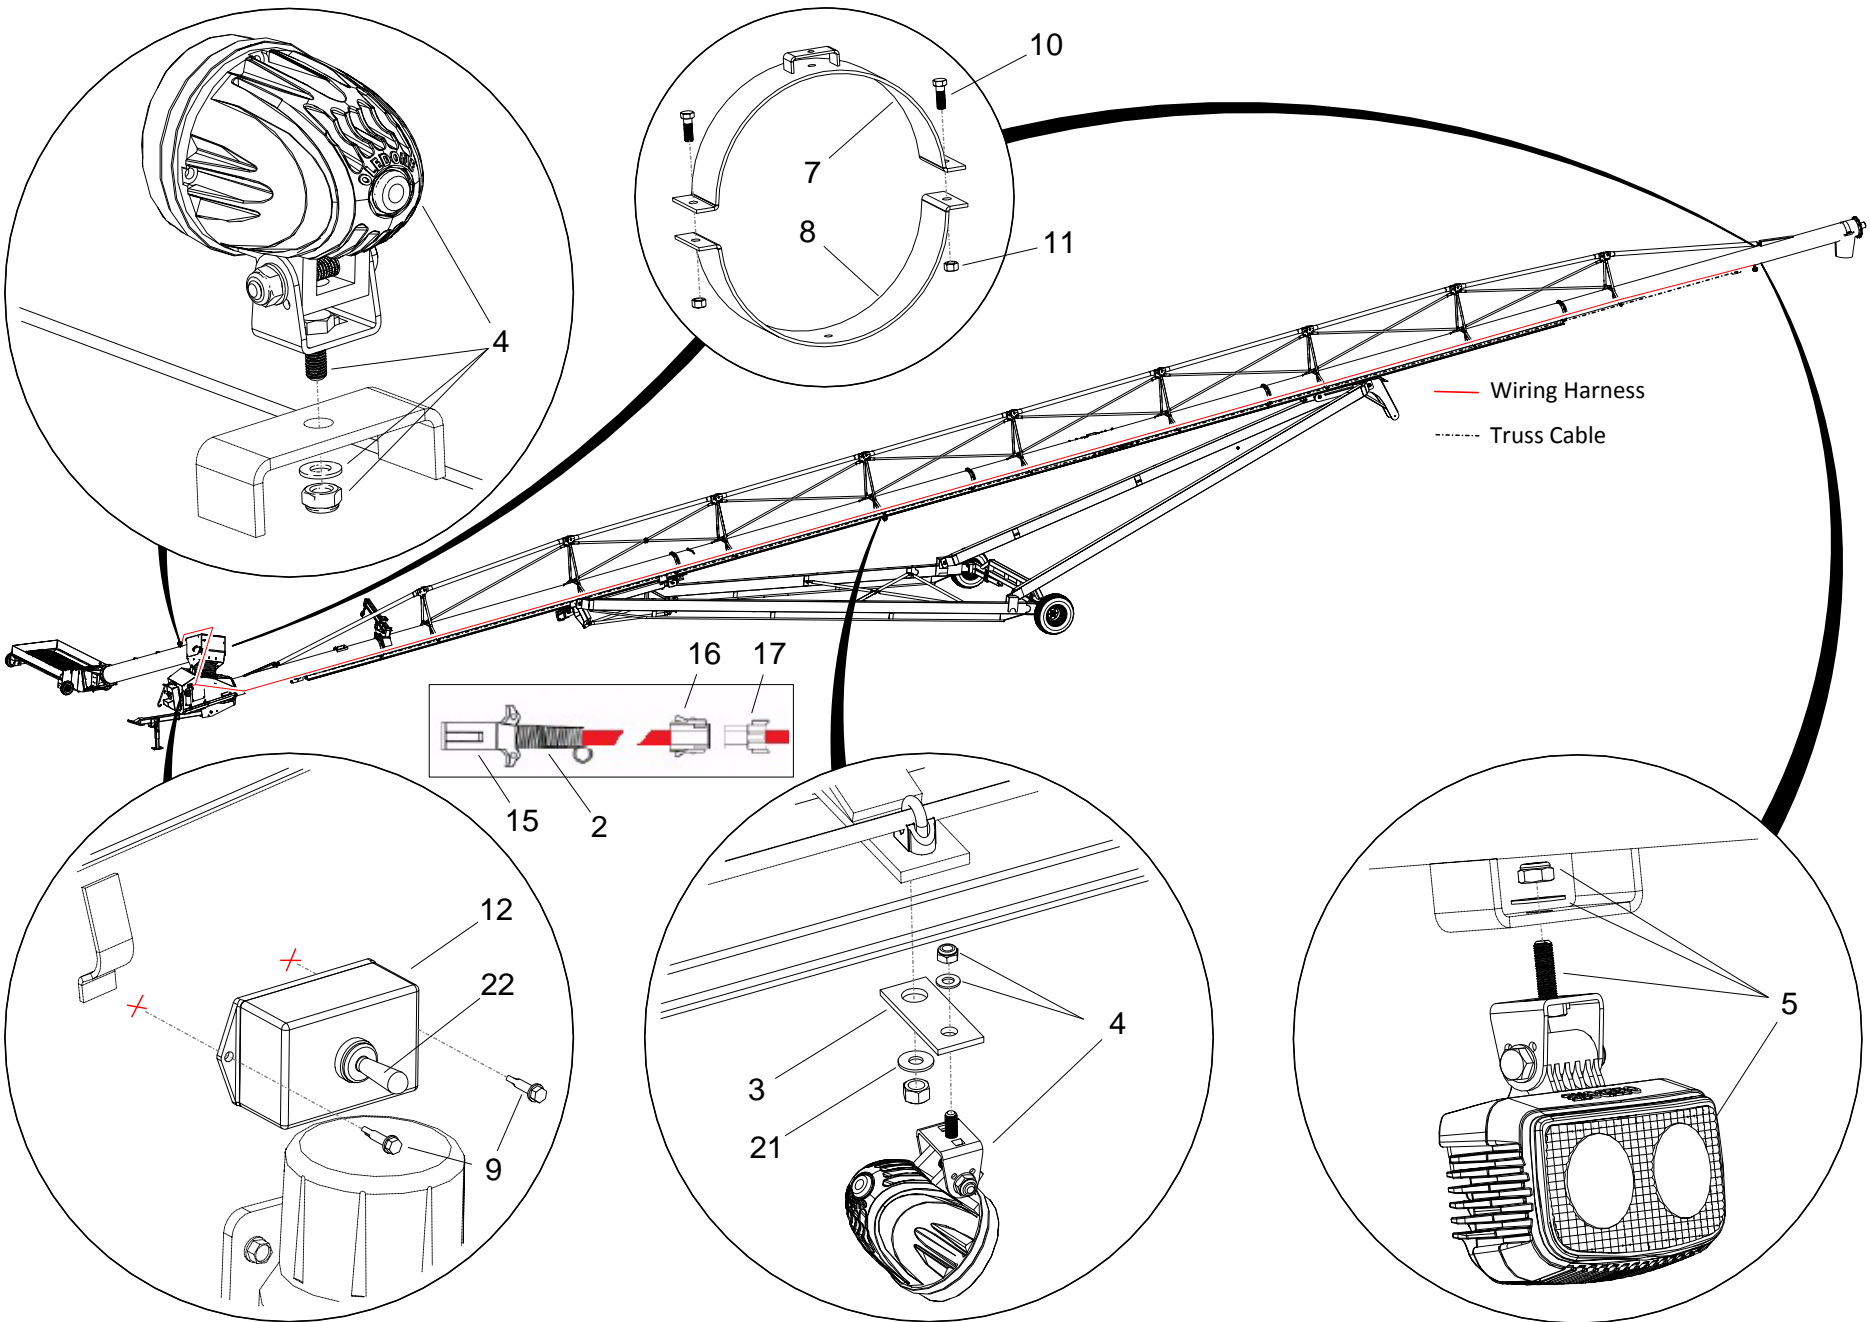

WORK LIGHT KIT, 84 (A353) | 94 (A355) | 114 (A357)

ITEM	PART NO.	DESCRIPTION
1	10-22697	WORK LIGHT HARNESS, 84
1	10-22698	WORK LIGHT HARNESS, 94
1	10-22700	WORK LIGHT HARNESS, 114
2	10-22687	TRACTOR PLUG EXTENSION HARNESS
3	10-22286	TRANSPORT CHAIN LUG
4	10-22394	MINI FLOOD LAMP, LEDWD-1L10 (INCLUDES HARDWARE)
5	10-22395	FLOOD LAMP, LEDWD-2L20 (INCLUDES HARDWARE)
7	10-21537	GULP, HOSE CLAMP
8	10-18987	HALF CLAMP, 13"
9	10-22396	8-18 X 3/4" TEK SCREW
10	10-18698	BOLT, 7/16" X 1-1/4"
11	10-19598	LOCKNUT, 7/16"
12	10-22399	SWITCH BOX ONLY
13	10-22427	LEAD CONNECTOR, DEUTSCH DT06-2S (NOT SHOWN)
14	10-22446	BUSS AGC 20A FUSE (NOT SHOWN)
15	10-28665	7 PIN HIGHWAY TRACTOR CONNECTOR
16	10-23124	8 WAY PLUG, AT06-08SA
17	10-23125	8 WAY RECEPTACLE, AT04-08PA
18	10-23126	WEATHER PACK TOWER, 6 POS (NOT SHOWN)
19	10-23127	WEATHER PACK SHROUD, 6 POS (NOT SHOWN)
20	10-23128	DEUTSCH 2 WAY CAP, 1011-344-0205 (NOT SHOWN)
21	10-27336	FLAT WASHER, 5/16"
22	10-24355	WEATHERPROOF TOGGLE SWITCH
23	05-A353	MKX1384 WORK LIGHT KIT
23	05-A355	MKX1394 WORK LIGHT KIT
23	05-A357	MKX13114 WORK LIGHT KIT