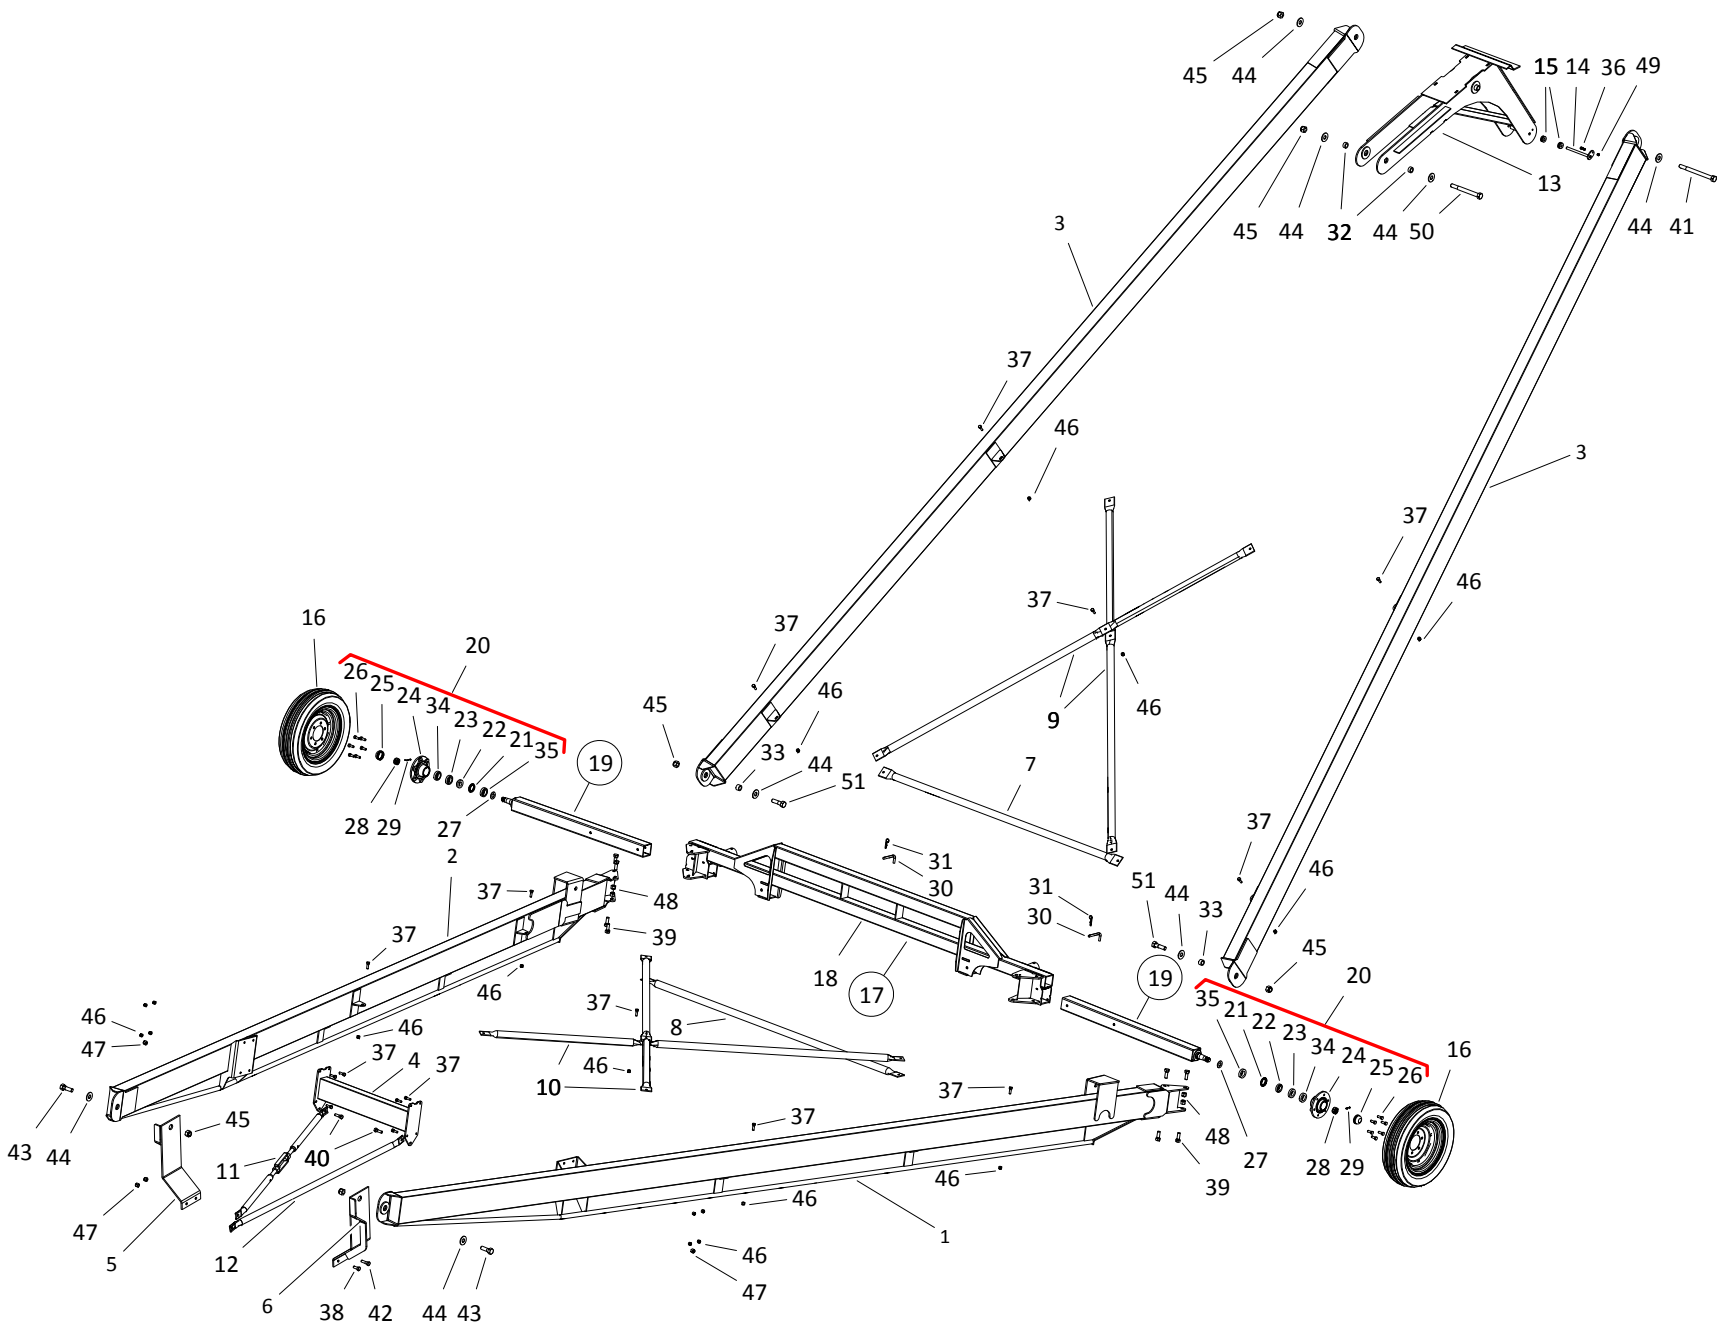

FRAME COMPONENTS, MKX13-114 (2020)

FRAME COMPONENTS, MKX13-114 (2020)

ITEM	PART NO.	DESCRIPTION
1	200465RD	LOWER ARM, RIGHT (2020)
2	200466RD	LOWER ARM, LEFT (2020)
3	200464RD	UPPER ARM (2020)
4	10-20215	MKX 1394/114 SHORT CROSSMEMBER
5	10-21865	MKX1384/94/114 STABILIZER BRKT, LH
6	10-21866	MKX1384/94/114 STABILIZER BRKT, RH
7	200472RD	TUBE, UPPER ARM TIE BRACE 2020
8	200473RD	TUBE, LOWER ARM TIE BRACE 2020
9	200467RD	TUBE, X-BRACE (2020)
10	200474RD	TUBE, LOWER ARM X-BRACE 2020
11	10-22284	MKX130 ADJUSTABLE STABILIZER BRACE
12	10-20255	MKX130 STABILIZER BRACE
13	10-20214	MKX130 LIFT ASSIST
14	10-23029	MKX130 LIFT ASSIST LOWER PIN
15	10-23079	CABLE THIMBLE PULLEY
16	10-29015	16 X 6 X 6 BOLT WHEEL ASSEMBLY
17	10-22624	MKX130 AXLE ASSY, 1 PIECE
18	10-22622	MKX130 AXLE ONLY, 1 PIECE
19	10-29961	MKX1384/94/114 AXLE EXTENSION, RED
20	10-17013	HUB ASSEMBLY
21	10-17006	HUB SEAL
22	10-19265	CONE BEARING
23	10-17007	LG HUB BEARNG
24	10-17009	6 BOLT HUB, MK130
25	10-17012	DUST CAP
26	10-17561	1/2" X 1-1/4" WHEEL BOLT
27	10-17010	1" SAE WASHER PLAIN
28	10-17011	1" NF SLOTTED NUT PLAIN
29	10-19271	COTTER PIN 1/8 X 1-1/2 C.ZINC PLTD
30	10-19648	SADDLE PIN
31	10-19463	210 HITCH PIN
32	10-20297	MKX130 SPACER BUSHING, SHORT
33	10-20360	MKX130 SPACER BUSHING, MEDIUM
34	10-17008	LARGE HUB CUP
35	10-19266	CUP
36	10-19975	3/8" X 1-1/4" NC BOLT GR 5 PLTD
37	10-19589	1/2" X 1-1/2" NC BOLT GR 8 PLTD
38	10-19590	5/8" X 1-1/2" NC BOLT GR 8 PLTD
39	10-19592	3/4" X 2" NC BOLT GR 8 PLTD
40	10-19991	5/8" X 2" NC BOLT GR 8 PLTD
41	10-20303	1" X 12" NC BOLT GR 8 PLTD
42	10-27484	5/8" X 2-1/4" NC BOLT GR 8 PLTD
43	10-28484	1" X 3" NC BOLT GRADE 5 PLTD
44	10-17020	1" FLAT WASHER PLTD
45	10-17019	1" NC NYLON LOCKNUT PLTD
46	10-17750	1/2" NC NYLON LOCKNUT GR 5 YLW PLTD
47	10-19600	5/8" NC NYLON LOCKNUT PLTD
48	10-19601	3/4" NC NYLON LOCKNUT PLTD
49	10-17402	3/8" NC NYLON LOCKNUT PLTD
50	10-17015	1" X 10" NC BOLT GR 8 PLTD