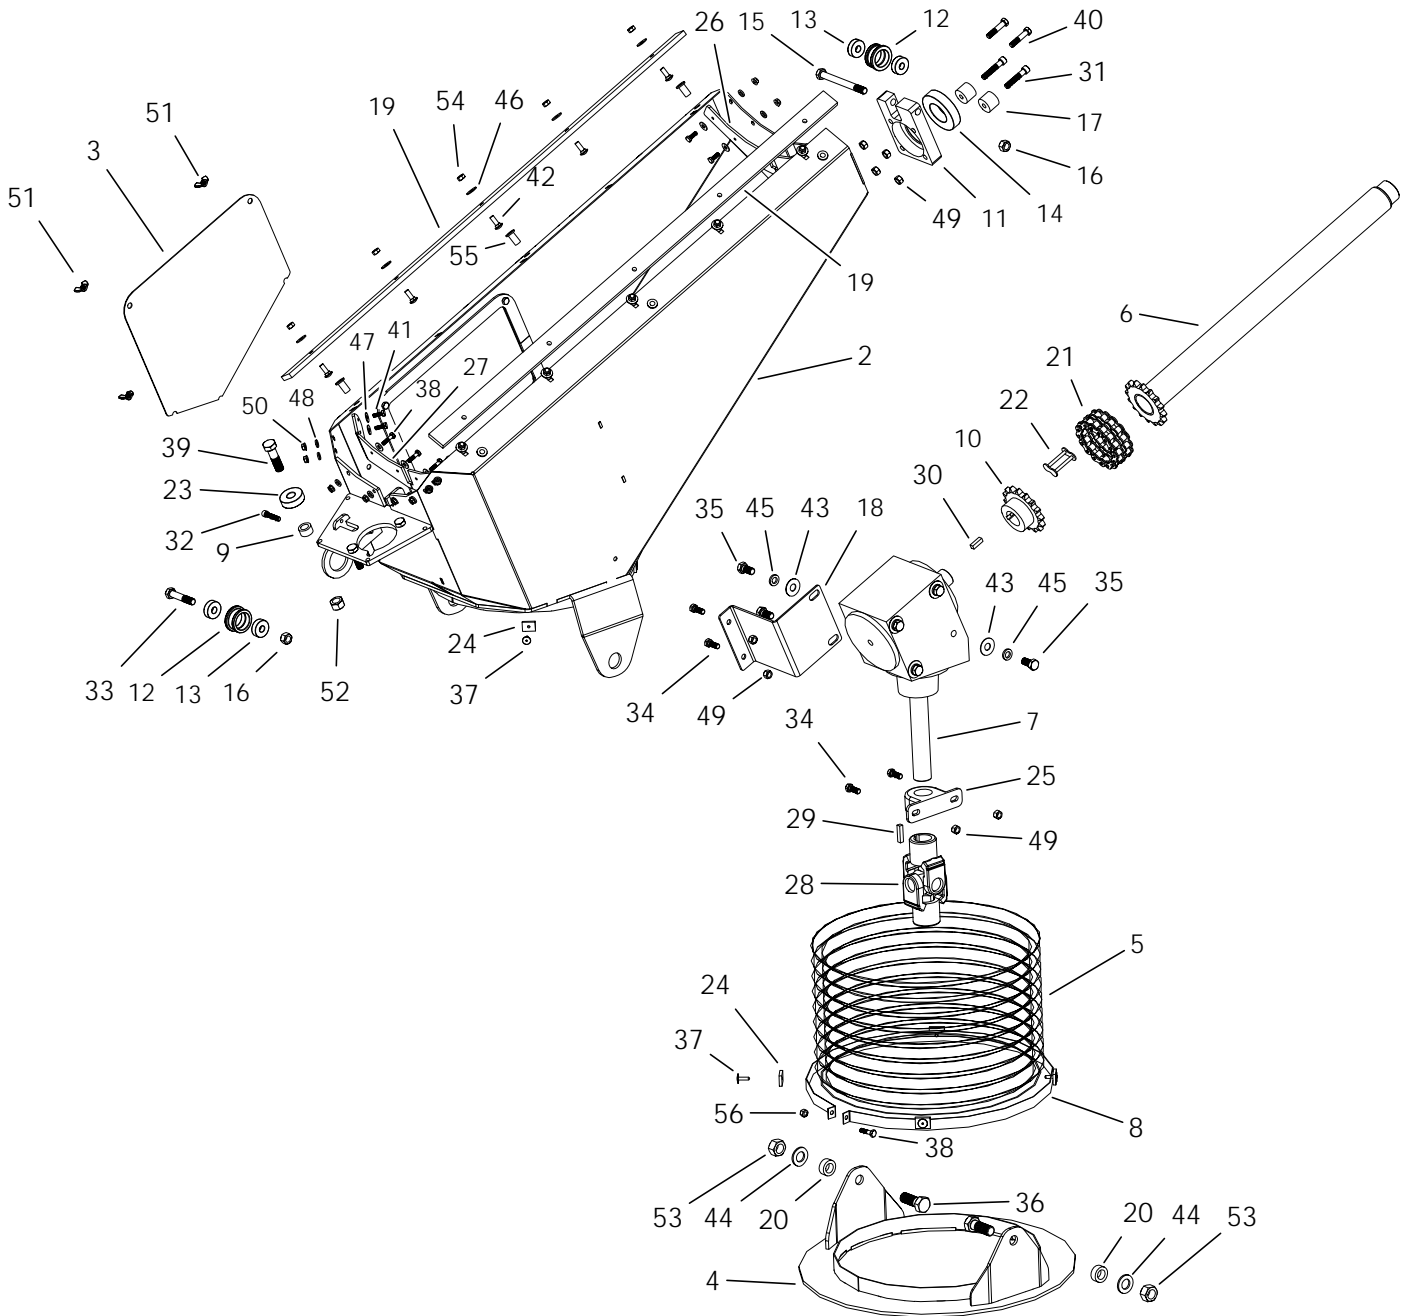

MKX-TEND ASSEMBLY (A383)

ITEM	PART NO.	DESCRIPTION
57	10-19540	BOLT, 3/8" X 3/4" GR5 PLTD
58	10-17402	LOCKNUT, 3/8" PLTD
59	10-28656	BOLT, #10 X 3/4 PLTD
60	10-28657	LOCKNUT, #10 PLTD
61	10-27788	BOLT, 5/16" X 1-1/2" GR5 PLTD
62	10-27336	FLAT WASHER, 5/16" PLTD
63	10-19980	LOCKNUT, 5/16" PLTD
64	10-19981	BOLT, 7/16" X 1-3/4" GR8 PLTD
65	10-19598	7/16" NC NYLON LOCKNUT GR 2 PLTD
66	2300022	BOLT, 5/16" X 3" GR5 PLTD
67	10-19539	BOLT, 5/16" X 2" GR2 PLTD
68	9900800	BOLT, 1/4" X 3/4" GR5 PLTD
69	9900683	FLAT WASHER, 1/4" PLTD
70	10-28449	LOCKNUT, 1/4" PLTD
71	9900637	TAP BOLT, 3/8" X 1-1/2" GR5 PLTD
72	10-28744	BOLT, 7/16" X 1-1/2" GR5 PLTD
73	10-19542	BOLT, 7/16" X 1" GR5 PLTD
74	10-19597	WHIZNUT, 7/16" GR2 PLTD
75	10-20772	BOLT, 1/2" X 2-1/2" GR8 PLTD
76	10-19602	HEX NUT, 1/2" PLTD
77	10-19605	LOCK WASHER, 1/2" PLTD
78	9900508	LOCK WASHER, 7/16" PLTD
79	05-A383	MKX130 XTEND OPTION KIT

MX-TEND COLLECTOR

1