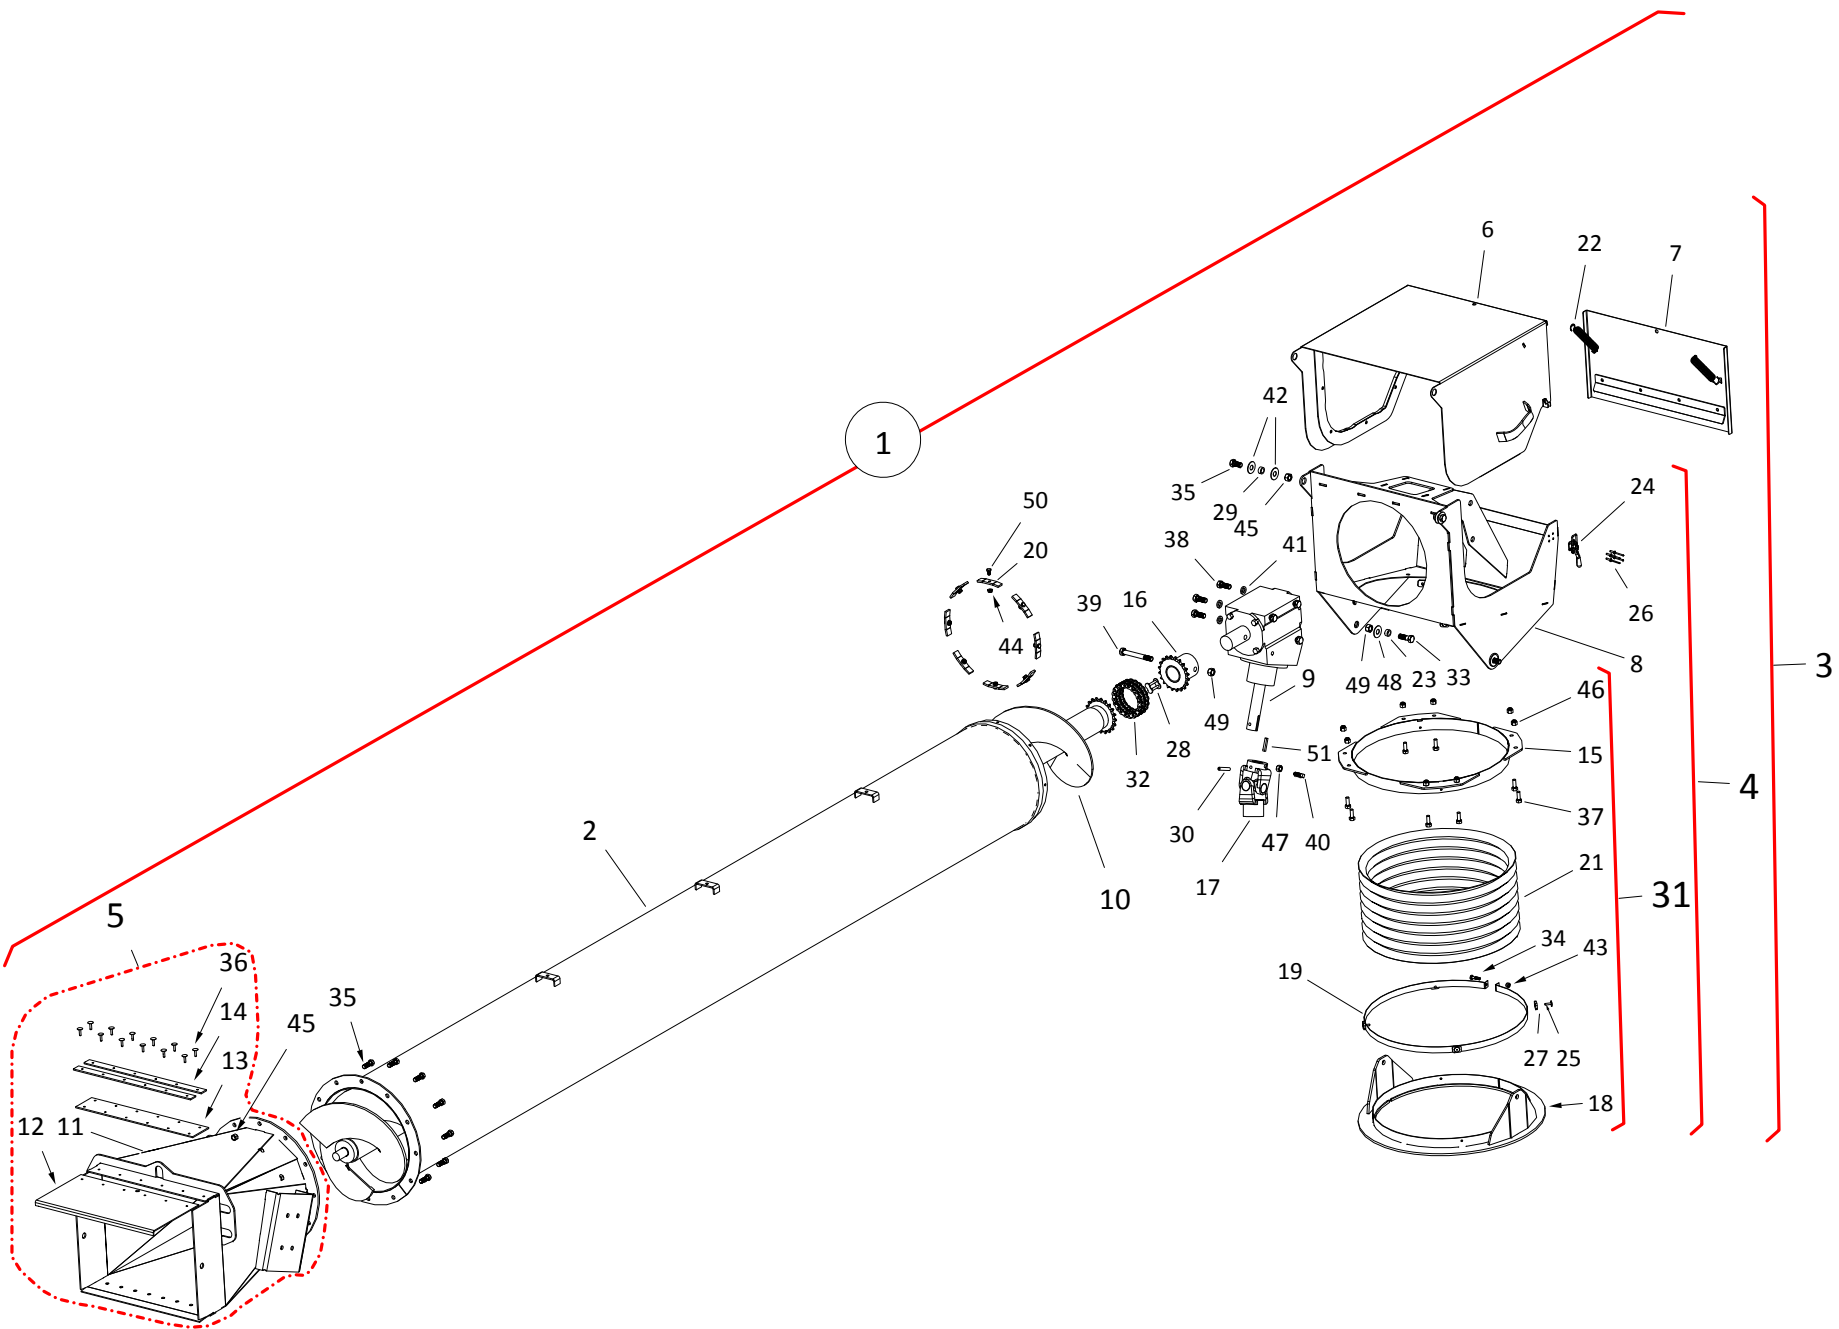

10 ft SWING TUBE, MKX 13

ITEM	PART NO.	DESCRIPTION
1	10-21299	GEAR SWING TUBE BUNDLE W/TRANSITION (2014)
2	10-18931	SWING TUBE ONLY
3	10-21394	SPOUT HEAD W/ LID/DOOR (2014)
4	10-21004	SPOUT HEAD ASSEMBLY (2014)
5	200406RD	ASSEMBLY, LP TRANSITION
6	10-21022	SPOUT HEAD LID (2014)
7	10-21002	SPOUT HEAD DOOR (2014)
8	200392RD	SPOUT HEAD (2019)
9	10-27560	UPPER GEARBOX
10	10-29993	SWING FLIGHT
11	200407RD	LP TRANSITION
12	10-21100	TRANSITION ACCESS DOOR
13	10-21101	TRANSITION BELT
14	10-21102	TRANSITION BELT STRAP
15	200391RD	SPOUT HEAD HOSE RING
16	10-29992	GEARBOX CONNECTOR
17	10-29139	SPLINED U-JOINT (BLACK)
18	10-21097	SPOUTHEAD BASE (2014)
19	10-20063	HOSE STRAP, SPOUT HEAD
20	10-18877	SPOUT ATTACH PLATE
21	10-29176	18" ID X 15" CLEAR FLEX HOSE
22	10-18728	EXTENSION SPRING
23	10-21021	SPOUT HEAD BUSHING
24	10-20052	LATCH & CATCH
25	10-18185	LARGE FLANGE RIVET
26	10-23769	5/32 X 39/64 RIVET, LOW PROFILE
27	10-29252	DUCTING SECURE TAB
28	10-20048	#50 DOUBLE CONNECTOR LINK
29	10-27889	LEVELLER BUSHING
30	10-18079	COILED SPRING PIN 5/16 X 2 PLN.O
31	05-A449	SPOUT HEAD-HOSE RING REPLACEMENT
32	10-29895	#50-19P DOUBLE ROLLER CHAIN
33	10-19589	1/2" X 1-1/2" NC BOLT GR 8 PLTD
34	10-19988	1/4" X 1" NC BOLT GR 2 PLTD
35	10-18698	7/16" X 1-1/4" NC BOLT GR 8 PLTD
36	10-20399	3/16" X 5/8" GRIP RIVET
37	10-18955	3/8" X 1" NC BOLT GR 5 PLTD
38	10-19588	1/2" X 1-1/4" NC BOLT GR 5 PLTD
39	10-18947	1/2" X 4" NC BOLT GR 8 PLTD
40	10-29119	SETSCREW, 3/8" X 1" GR8 SQ HEAD
41	10-19605	1/2" LOCK WASHER PLTD
42	10-17182	1"OD X 29/64"ID X 10 GA WASHER PLTD
43	10-28449	1/4" NC NYLON LOCKNUT PLTD
44	10-19594	1/4" NC SERRATED FLANGE NUT PLTD
45	10-19598	7/16" NC NYLON LOCKNUT GR 2 PLTD
46	10-17402	3/8" NC NYLON LOCKNUT PLTD
47	10-17754	3/8" NC HEX NUT PLAIN
48	10-17401	1/2" FLAT WASHER PLTD
49	10-19599	1/2" NC NYLON LOCKNUT GR 2 PLTD
50	10-19537	1/4" X 1/2" HEX WSHR HEAD GR 5 PLTD

10 ft SWING TUBE, MKX 13