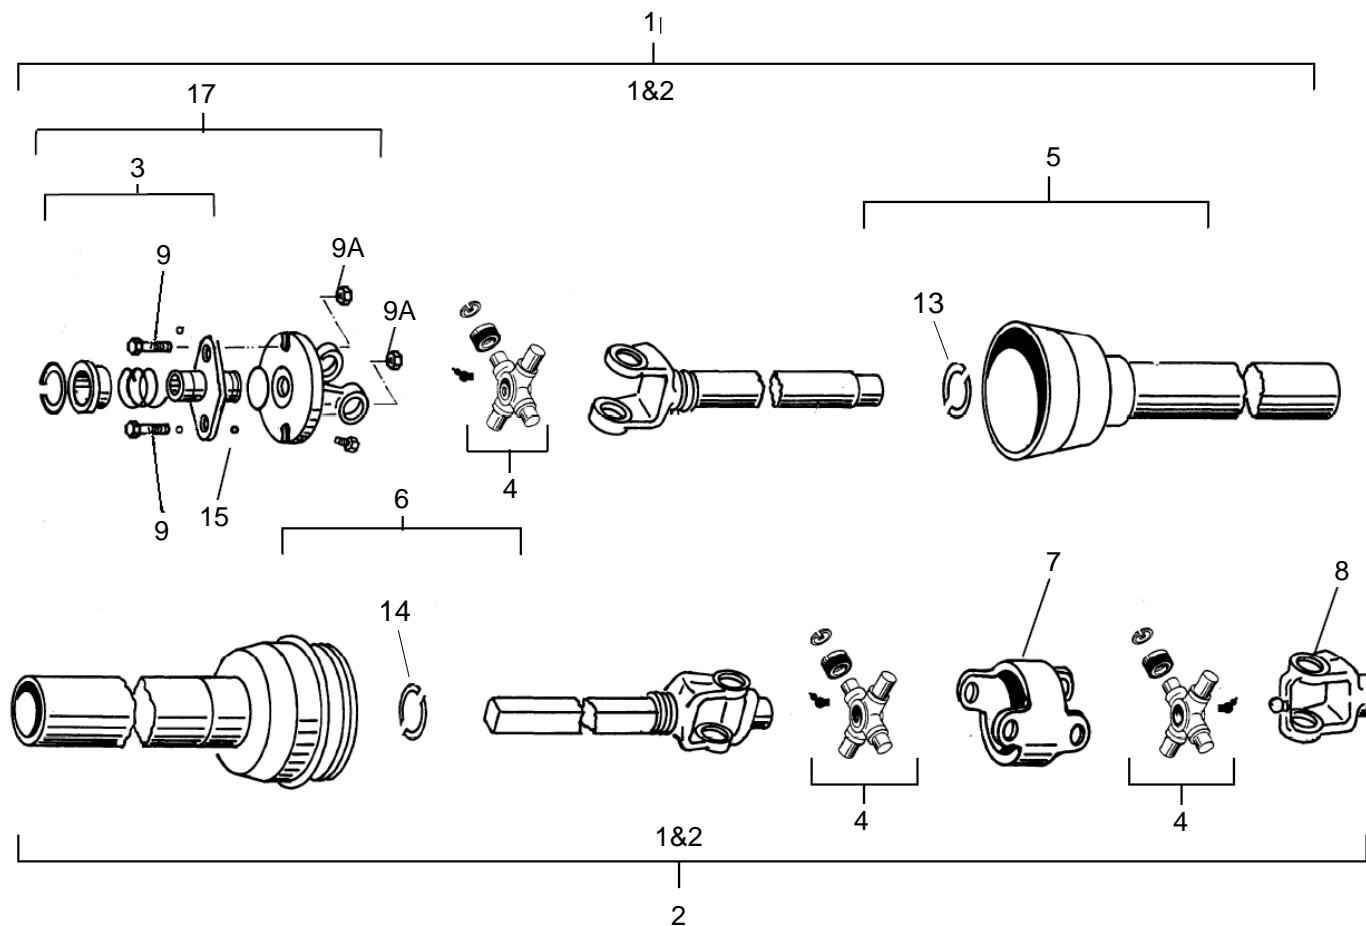

CONSTANT VELOCITY PTO SHAFT (29140)

ITEM	PART NO.	DESCRIPTION
1&2	10-29140	COMPLETE 2-BOLT SHEAR 55E CV DRIVELINE
1	10-29247	1/2 PTO SHAFT, TRACTOR END
2	10-17545	1/2 PTO SHAFT, IMPLEMENT END
3	10-17546	SPRING LOCK REPAIR KIT
4	10-17547	UNIVERSAL JOINT REPAIR KIT
5	10-17548	PLASTIC SHIELD C/W REFERENCE NO. 12&13, TRACTOR END
6	10-17549	PLASTIC SHIELD C/W REFERENCE NO. 12&14, IMPLEMENT END
7	10-17550	CV CENTER HOUSING
8	10-17551	END YOKE
9	10-29246	3/8" X 1" GR8 SHEAR BOLT
9A	10-18956	3/8" 2-WAY LOCKNUT
13	10-21993	NYLON BEARING
14	10-21966	NYLON BEARING
15	10-18470	BALL BEARING KIT
16	10-19995	BOLT, 3/8" - 16 X 1/2", GR5
17	10-29245	2-BOLT SHEAR ASSEMBLY