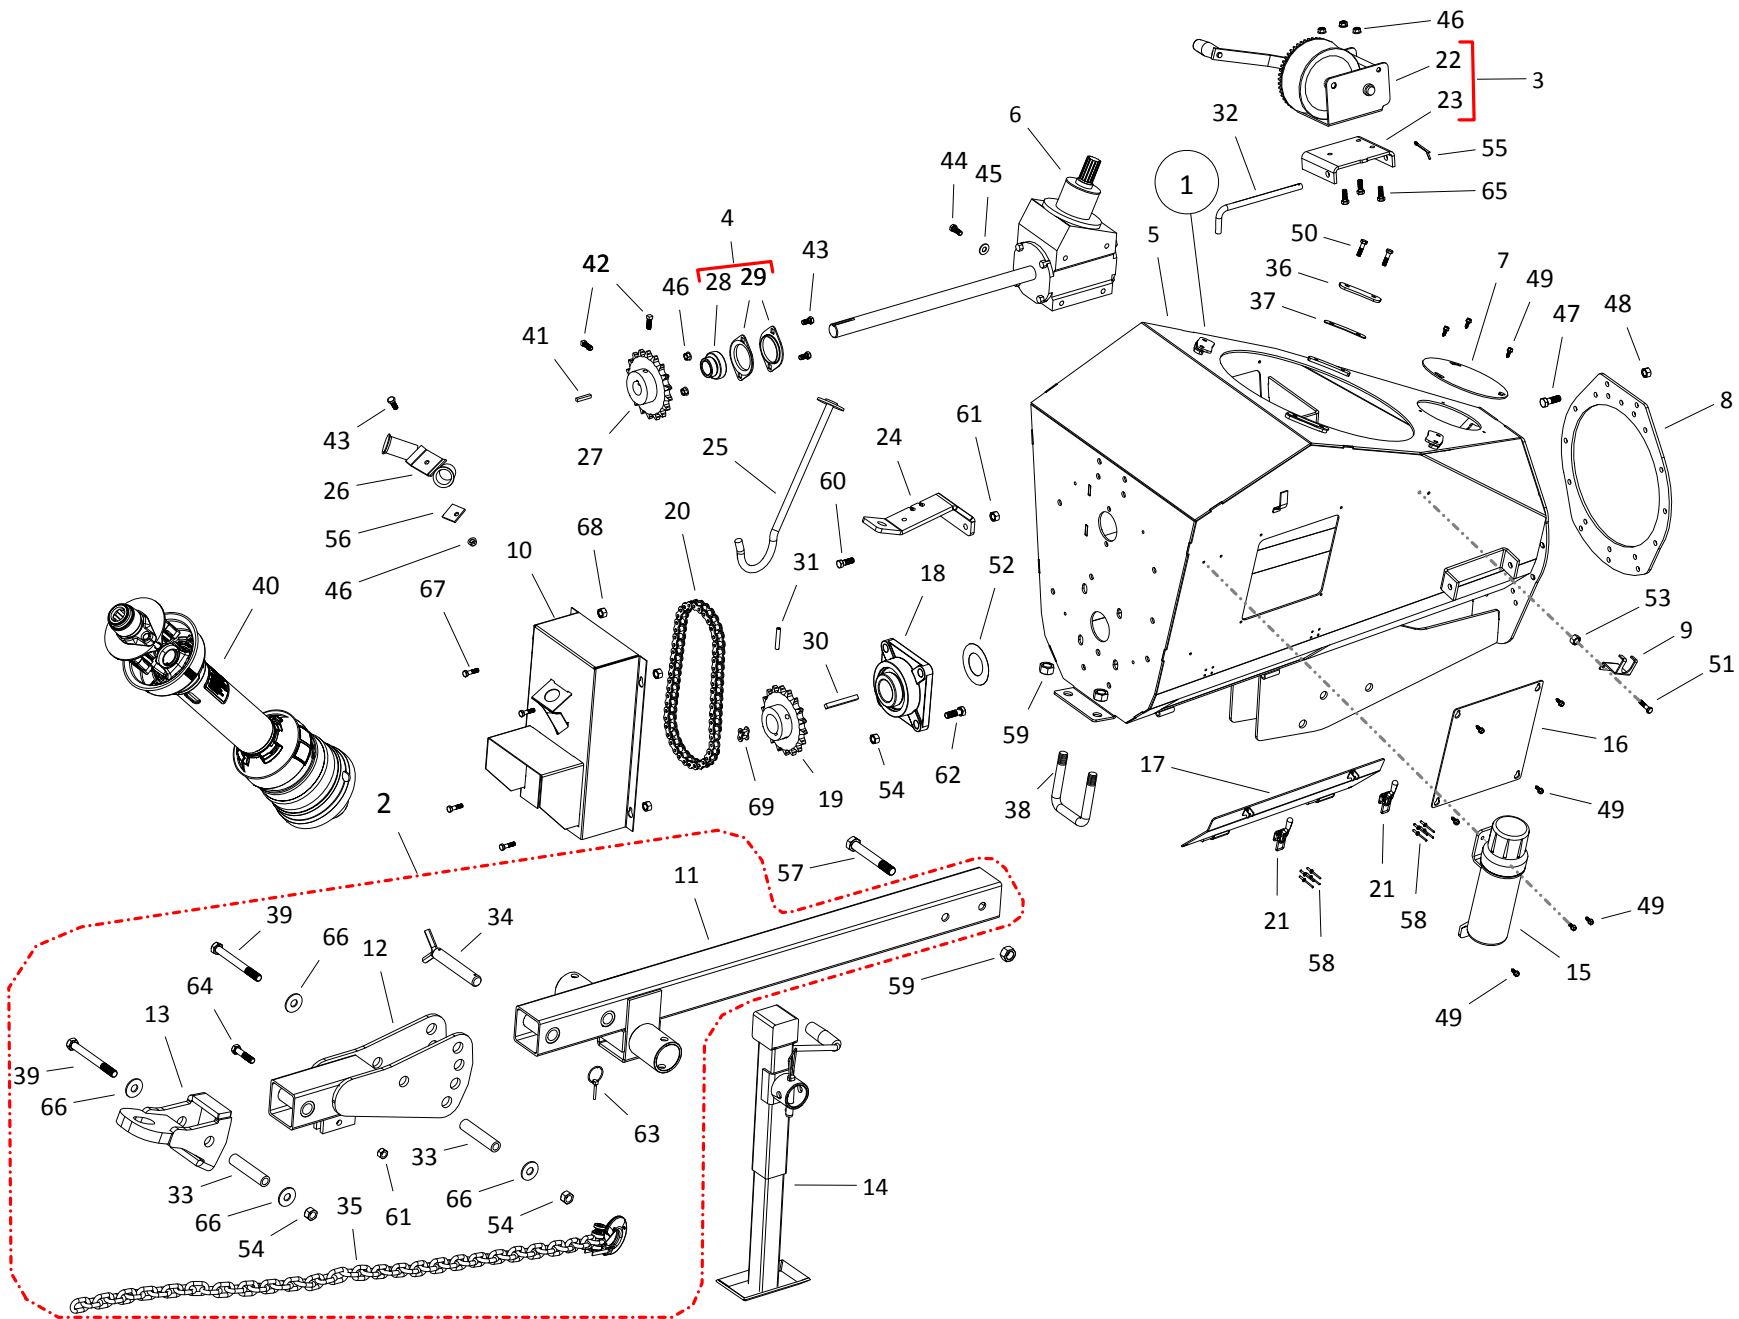

BOOT, MKX 13

ITEM	PART NO.	DESCRIPTION
1	10-29991	BOOT ASSEMBLY
2	10-22933	TOW BAR ASSEMBLY
3	10-22534	WINCH MOUNT ASSEMBLY
4	10-19322	1-1/4 FLANGE BEARING ONLY
5	10-29976	BOOT ONLY
6	10-29085	LOWER GEARBOX
7	10-17374	ACCESS COVER
8	10-29999	BOOT-TUBE ATTACH PLATE
9	10-21932	SHUTOFF VALVE HOLDER
10	10-20062	SPROCKET COVER
11	10-22876	LONG TOW BAR
12	10-22878	SHORT TOW BAR
13	10-22877	HITCH
14	10-28930	JACK
15	10-29755	WATERPROOF PLASTIC MANUAL HOLDER
16	10-20061	BOOT SERVICE DOOR
17	10-29982	BOOT CLEANOUT DOOR
18	10-20015	2" PILLOW BLOCK BEARING
19	10-18525	80B18 X 1-3/4 SPROCKET
20	10-19781	CHAIN,#80X37P (HEAVY)
21	10-20052	LATCH & CATCH
22	10-19152	WINCH & HANDLE
23	10-22533	WINCH BRACKET
24	10-20042	PTO BRACKET
25	10-18537	TRANSPORT SADDLE
26	10-17467	DOUBLE HOSE HOLDER (84'/94'/114' ONLY)
27	10-19779	80B18 X 1-1/4 SPROCKET
28	10-18853	1-1/4 FLANGE BEARING ONLY
29	10-18695	1-1/4" FLANGE, 2-HOLE
30	10-18541	3/8" X 3-3/8" SQUARE KEY
31	10-18546	COILED SPRING PIN 3/8 X 2-1/2 PLN.O
32	10-18074	MOUNT PIN
33	10-22882	TOW BAR BUSHING, PLATED
34	10-20768	TOW BAR PIN
35	10-20836	SAFETY CHAIN (52" LONG)
36	10-29166	SPOUT HEAD RETAINER
37	10-29152	LRG BOOT RETAINER SPACER
38	10-28487	UBOLTSQ3/4NCX3-1/2X5X1-1/2THDGR5PLT
39	10-20163	5/8" X 6" NC BOLT GR 5 PLTD
40	10-18455	BLACK END CV PTO SHFT (64'/74' ONLY)
40	10-29140	YELLOW END CV PTO SHAFT (84'/94'/114' ONLY)
41	10-19606	1/4" X 1-1/2" SQUARE KEY
42	10-29119	SETSCREW, 3/8" X 1" GR8 SQ HEAD
43	10-19540	3/8" X 3/4" NC BOLT GR 5 PLTD
44	10-19588	1/2" X 1-1/4" NC BOLT GR 5 PLTD
45	10-19605	1/2" LOCK WASHER PLTD
46	10-19596	3/8" SERRATED FLANGE NUT
47	10-18698	7/16" X 1-1/4" NC BOLT GR 8 PLTD
48	10-17593	7/16" NC NYLON LOCKNUT GR 5 YLW PLT
49	10-19274	#14 X 5/8" SMS AB GR 5 PLTD