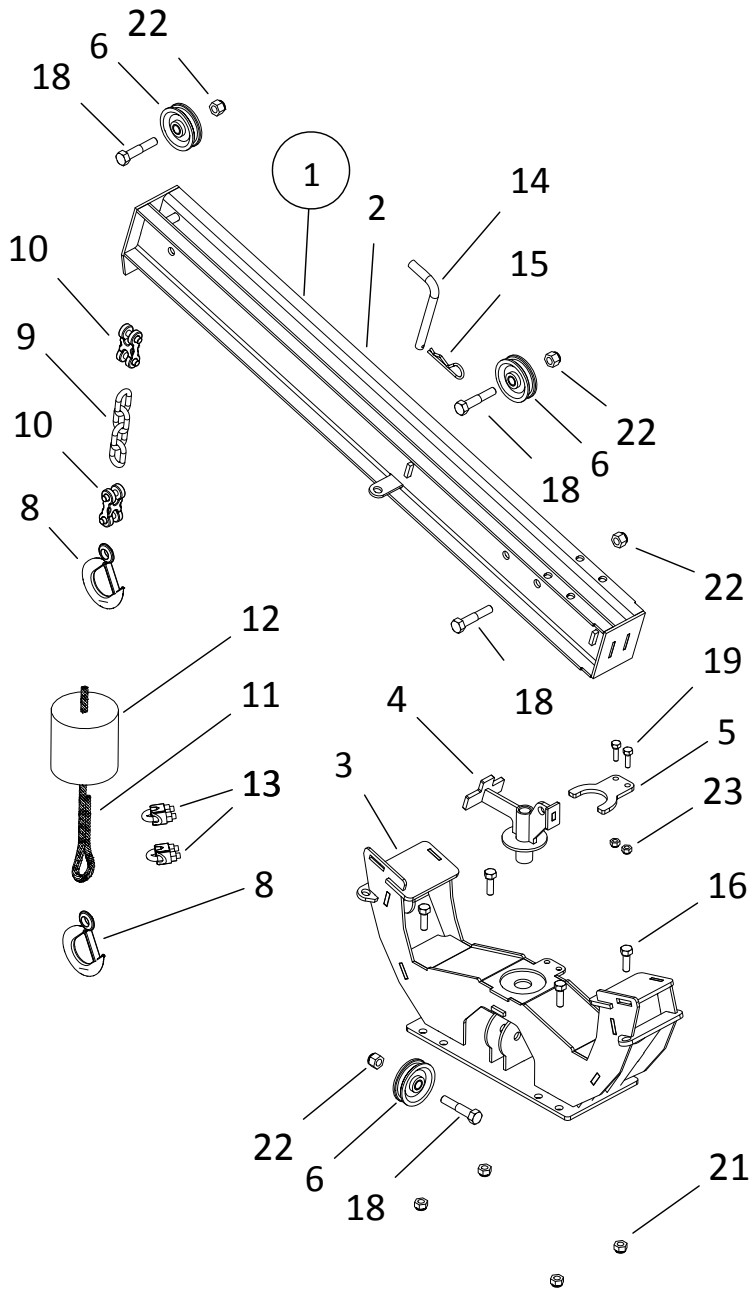

LIFT ARM COMPONENTS, MKX 13 (10 ft SWING)

LIFT ARM COMPONENTS, MKX 13 (10 ft SWING)

ITEM	PART NO.	DESCRIPTION
1	200411RD	ASSEMBLY, HOPPER LIFT ARM
2	200412RD	LIFT ARM
3	200413RD	LIFT ARM BASE
4	200414RD	LIFT ARM SWIVEL
5	200415RD	LIFT ARM SWIVEL HOLDER
6	10-21494	LIFT ARM PULLEY ASSEMBLY
7	10-23134	MKX/X13 LIFTARM PLY GUIDE ASSY(2017
8	10-28997	1/2T EYE HOIST HOOK PAINTED W/LATCH
9	10-21432	5/16" GRADE 30 (4 LINKS) CHAIN
10	10-20083	5/16" MID LINK
11	10-17376	HOPPER CABLE
12	10-20793	HOPPER WEIGHT
13	10-19147	1/4" CABLE CLAMP
14	10-19648	SADDLE PIN
15	10-19463	HITCH PIN
16	10-18698	7/16" X 1-1/4" NC BOLT GR 8 PLTD
17	9900560	1/2" X 2-1/4" NC BOLT GR 5 PLTD
18	10-17403	1/2" X 2-1/2" NC BOLT GR 5 PLTD
19	10-21558	5/16" X 1" BOLT GR 8 PLTD
20	10-18955	3/8" X 1" NC BOLT GR 5 PLTD
21	10-17593	7/16" NC NYLON LOCKNUT GR 5 YLW PLT
22	10-17750	1/2" NC NYLON LOCKNUT GR 5 YLW PLTD
23	10-19980	5/16" NC NYLON LOCKNUT PLTD
24	10-19599	1/2" NC NYLON LOCKNUT GR 2 PLTD
25	10-17402	3/8" NC NYLON LOCKNUT PLTD