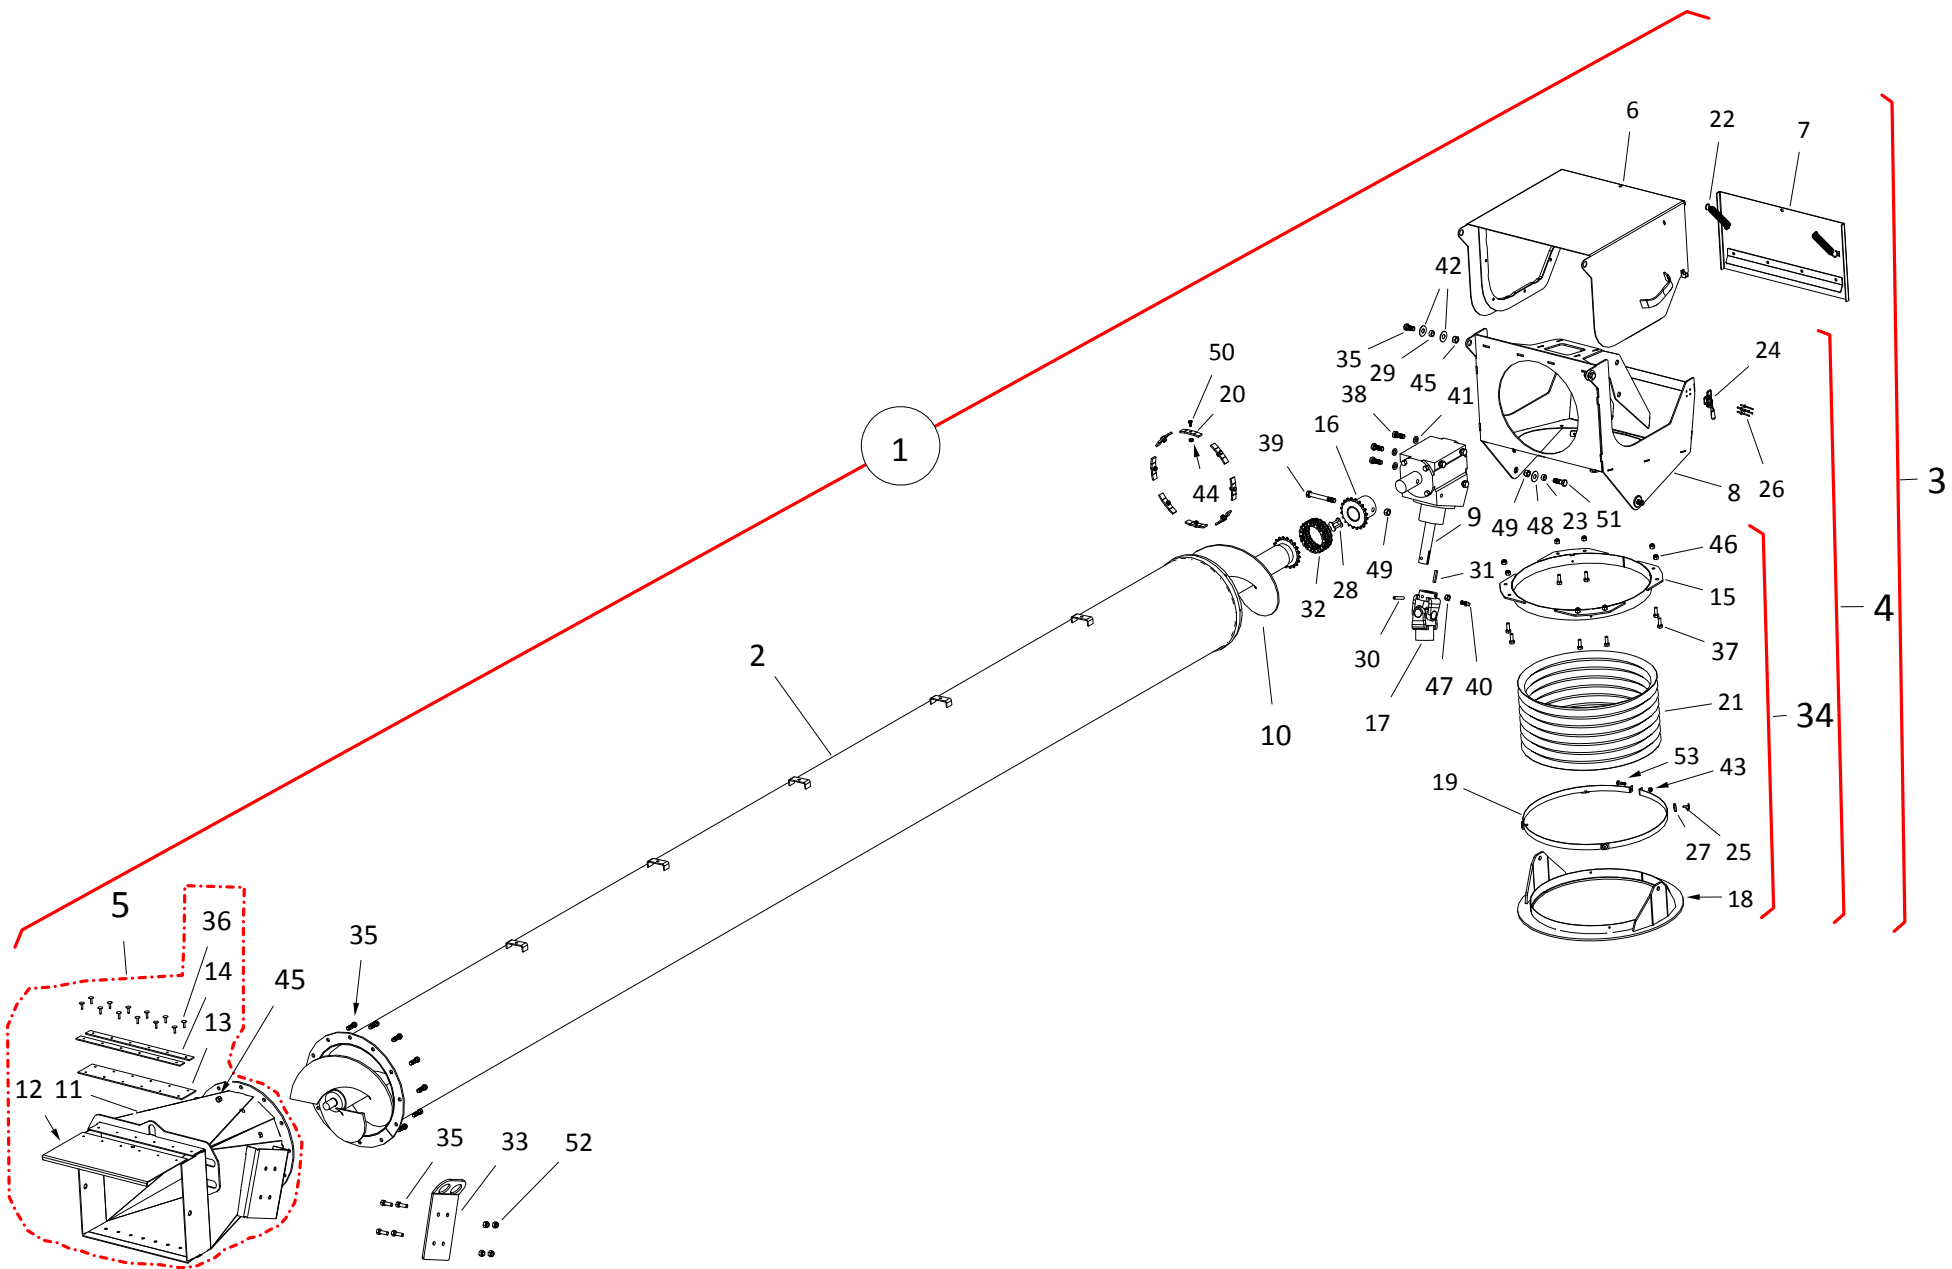

15 ft SWING TUBE, MKX 13

50

15 ft SWING TUBE, MKX 13

ITEM	PART NO.	DESCRIPTION
51	10-19589	1/2" X 1-1/2" NC BOLT GR 8 PLTD
52	10-17593	7/16" NC NYLON LOCKNUT GR 5 YLW PLT
53	10-19988	1/4" X 1" NC BOLT GR 2 PLTD