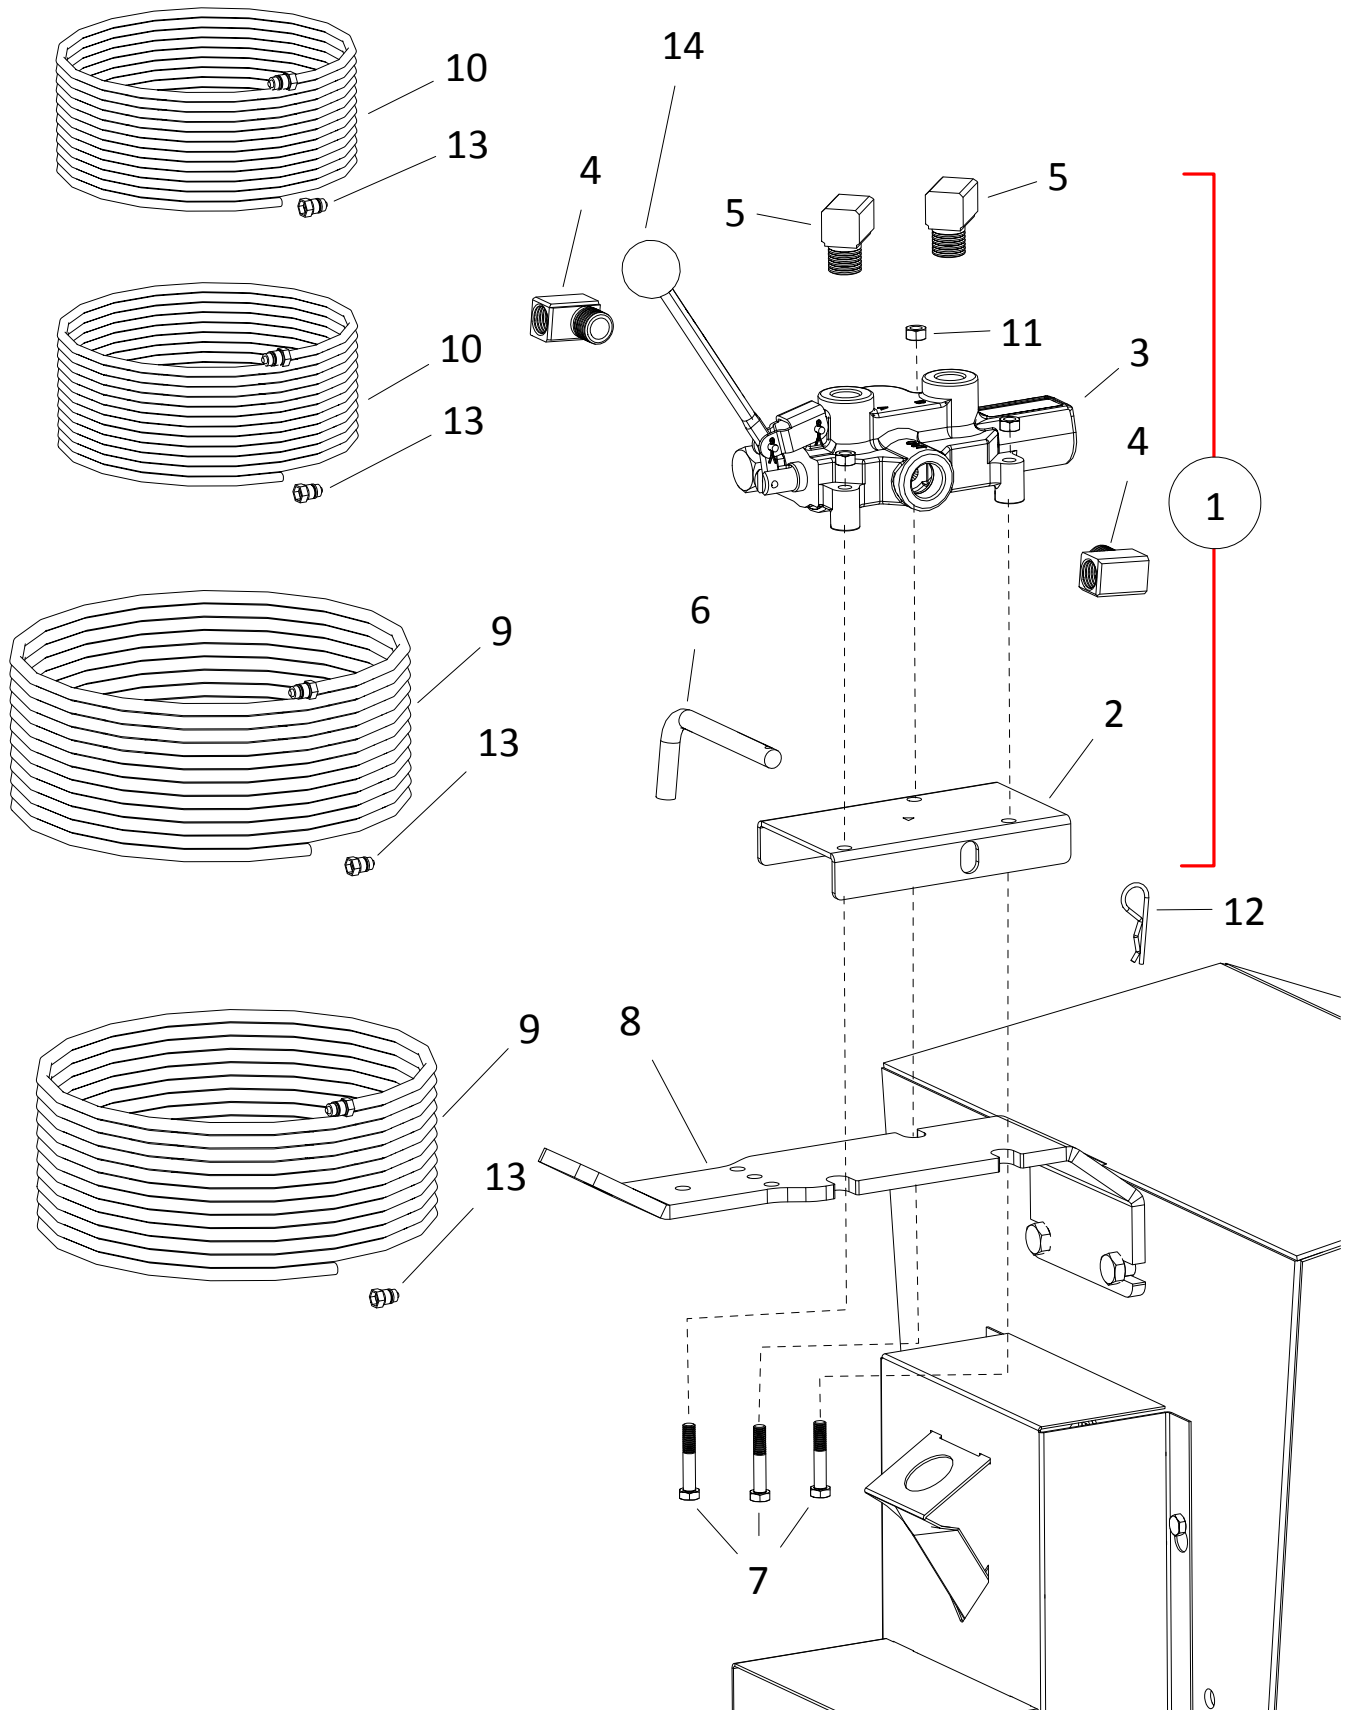

HYDRAULIC WINCH (A266)

HYDRAULIC WINCH (A266)

ITEM	PART NO.	DESCRIPTION
1	10-17392	WASHER 3/8" FLAT PLTD
2	10-17402	3/8" NC NYLON LOCKNUT PLTD
3	10-17467	DOUBLE HOSE HOLDER
4	10-17625	HYDRAULIC WINCH GEARBOX
5	10-17626	HYDRAULIC MOTOR
6	10-17628	HYD WINCH FRAME ASSM RED
7	10-17629	HYD WINCH DRUM RED
8	10-17631	5/16" X 2-1/2" NC BOLT GR 2 PLTD
9	10-17634	HYDRAULIC WINCH ASSEMBLY, RED
10	10-18097	1" RIM WASHER PLTD
11	10-18496	ROPE KEEPER KIT
12	10-18955	BOLT 3/8" X 1"
13	10-19598	LOCKNUT 7/16"
14	10-19604	LOCKWASHER 3/8"
15	10-20037	1/2" X 236" HYDRAULIC HOSE
16	10-28221	MANIFOLD WINCH RELIEF BLOCK
17	10-28222	VALVE WINCH NON-ADJ RELIEF MANIFOLD
18	10-28744	7/16 X 1-1/2 NC BOLT GR5 PLTD
19	10-29246	3/8" X 1" GR8 SHEAR BOLT
20	0308013	3/8" NTP PLASTIC PLUG
21	1100625	STEEL ELBOW 90,1/2FNPSMX3/8MNPT
22	9900047	PIONEER COUPLER
23	05-A266	HYDRAULIC HOPPER LIFT KIT

HYDRAULIC VALVE (A335)

15

HYDRAULIC VALVE (A335)

ITEM	PART NO.	DESCRIPTION
1	10-20132	HYD VALVE ASSEMBLY
2	10-20044	VALVE MOUNT PLATE
3	10-17675	HYD VALVE ONLY
4	10-29087	STEEL ELBOW 90, 12MNPT X 8FNPSM
5	10-28478	STEEL ELBOW 90, 8MNPT x 8FNPSM
6	10-19648	SADDLE PIN
7	10-17712	5/16" X 1-3/4" BOLT GR 5
8	10-20043	PTO/VALVE BRACKET, 10"/13"
9	10-29363	1/2" X 150" HYDRAULIC HOSE
10	10-29371	1/2" X 80" HYDRAULIC HOSE
11	10-19980	5/16" NC NYLON LOCKNUT PLTD
12	10-17383	3610 GRIP CLIP
13	9900047	PIONEER COUPLER
14	10-27590	POWERSWING VALVE HANDLE KIT
15	05-A335	HYDRAULIC VALVE ASSEMBLY KIT