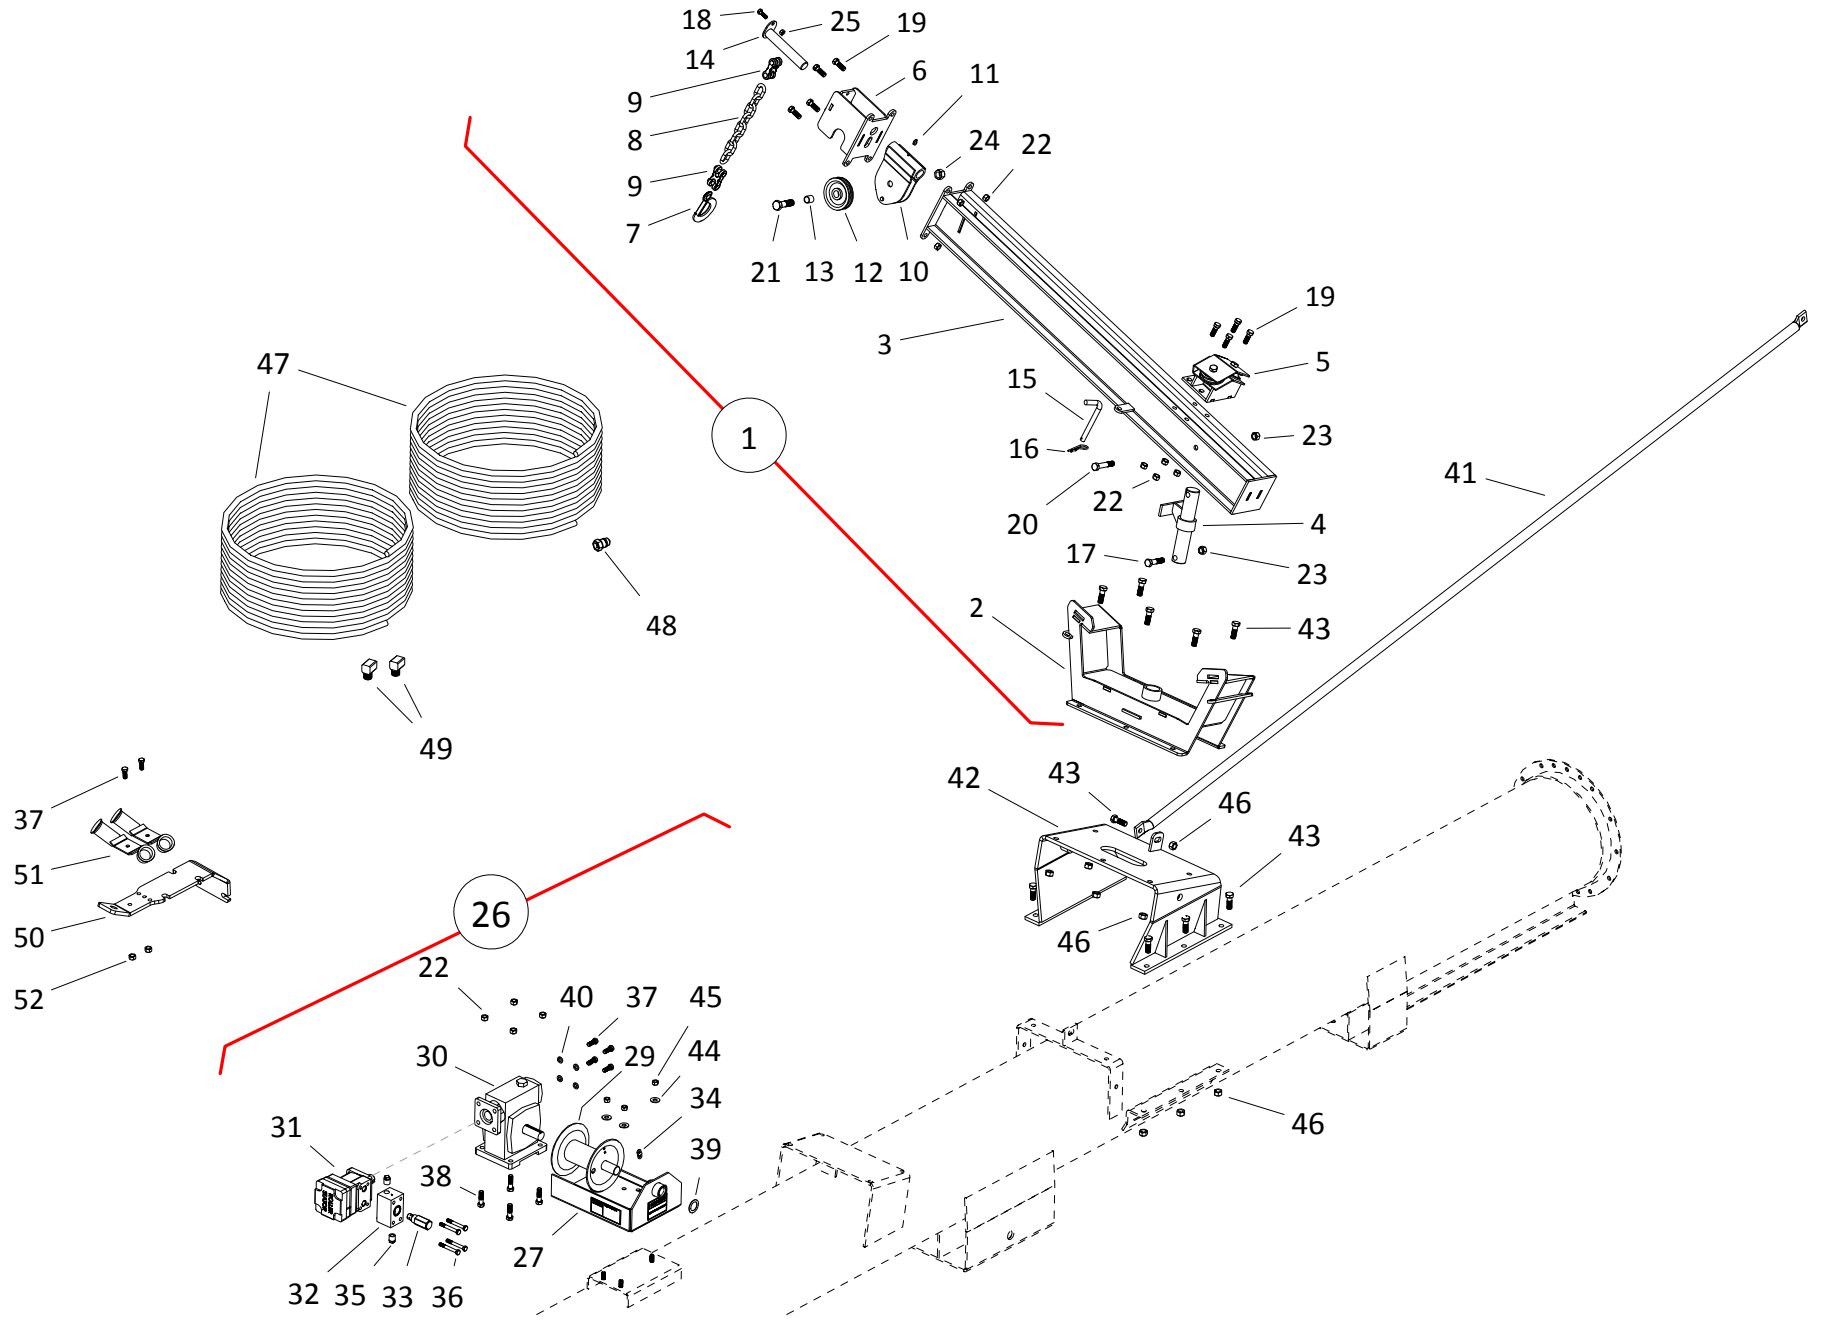

MKX-TEND PARTS

ITEM	PART NO.	DESCRIPTION
1	10-22982	MKX/X16 LIFT ARM ASSY, 2017
2	10-20664	LIFT ARM BASE
3	10-22989	LIFT ARM ONLY, 2017
4	10-20667	LIFT ARM SWIVEL
5	10-20668	LIFT ARM PULLEY GUIDE
6	10-22984	LIFT ARM, CABLE PULLEY SUPPORT
7	10-28997	1/2T EYE HOIST HOOK W/ LATCH
8	10-22793	5/16 GRADE 30 CHAIN X 11 LINK, PLTD
9	10-20083	5/16" MID LINK
10	10-22983	LIFT ARM SLEEVE ASSY, 2017
11	10-19222	GREASE ZERK, 1/4" #28
12	10-22987	LIFT ARM PULLEY ASSEMBLY, 2017
13	10-22988	LIFT ARM PULLEY BUSHING, 2017
14	10-22990	LIFT ARM PULLEY PIN
15	10-19648	SADDLE PIN
16	10-19463	SNAP PIN
17	9900560	BOLT, 1/2" X 2-1/4" GR5 PLTD
18	10-17125	BOLT, 5/16" X 1" GR8 PLTD
19	10-18698	BOLT, 7/16" X 1-1/4" GR8 PLTD
20	10-19798	BOLT, 1/2" X 2-3/4" GR8 PLTD
21	10-29251	5/8" X 2-3/4" NC BOLT GR 8 PLTD
22	10-19598	7/16" NC NYLON LOCKNUT GR 2 PLTD
23	10-19599	LOCKNUT, 1/2" PLTD
24	10-19600	LOCKNUT, 5/8" PLTD
25	10-19980	LOCKNUT, 5/16" PLTD
26	10-17634	HYDRAULIC WINCH ASSEMBLY, RED
27	10-17628	HYD WINCH FRAME ASSM (14096) RED
29	10-17629	HYD WINCH DRUM (14080) RED
30	10-17625	HYDRAULIC WINCH GEARBOX
31	10-17626	HYDRAULIC MOTOR
32	10-28221	HYD MOTOR BYPASS VALVE 0700023
33	10-28222	RELIEF VALVE 0700024
34	10-18496	WINCH KEEPER KIT
35	0308013	3/8 NPT PLASTIC PLUG
36	10-17631	BOLT, 5/16" X 2-1/2" GR2 PLTD
37	10-18955	BOLT, 3/8" X 1" GR5 PLTD
38	10-28744	BOLT, 7/16" X 1-1/2" GR5 PLTD
39	10-18097	RIM WASHER, 1" PLTD
40	10-19604	LOCK WASHER, 3/8" PLTD
41	10-21489	TRUSS CROSSBRACE, RED, MKX GULP
42	10-21769	13" BOLT ON LIFT ARM MOUNT, GULP
43	10-19589	BOLT, 1/2" X 1-1/2" GR 8 PLTD
44	10-17392	FLAT WASHER, 3/8" PLTD
45	10-17402	3/8" NC NYLON LOCKNUT PLTD
46	10-19599	LOCKNUT, 1/2" PLTD
47	10-22611	HYDRAULIC HOSE, 3/8" X 215"
48	9900047	PIONEER COUPLER
49	10-28478	STEEL ELBOW, 1/2 MNPT X 1/2 FNPSM
50	10-20043	PTO/VALVE BRACKET
51	10-17467	DOUBLE HOSE HOLDER