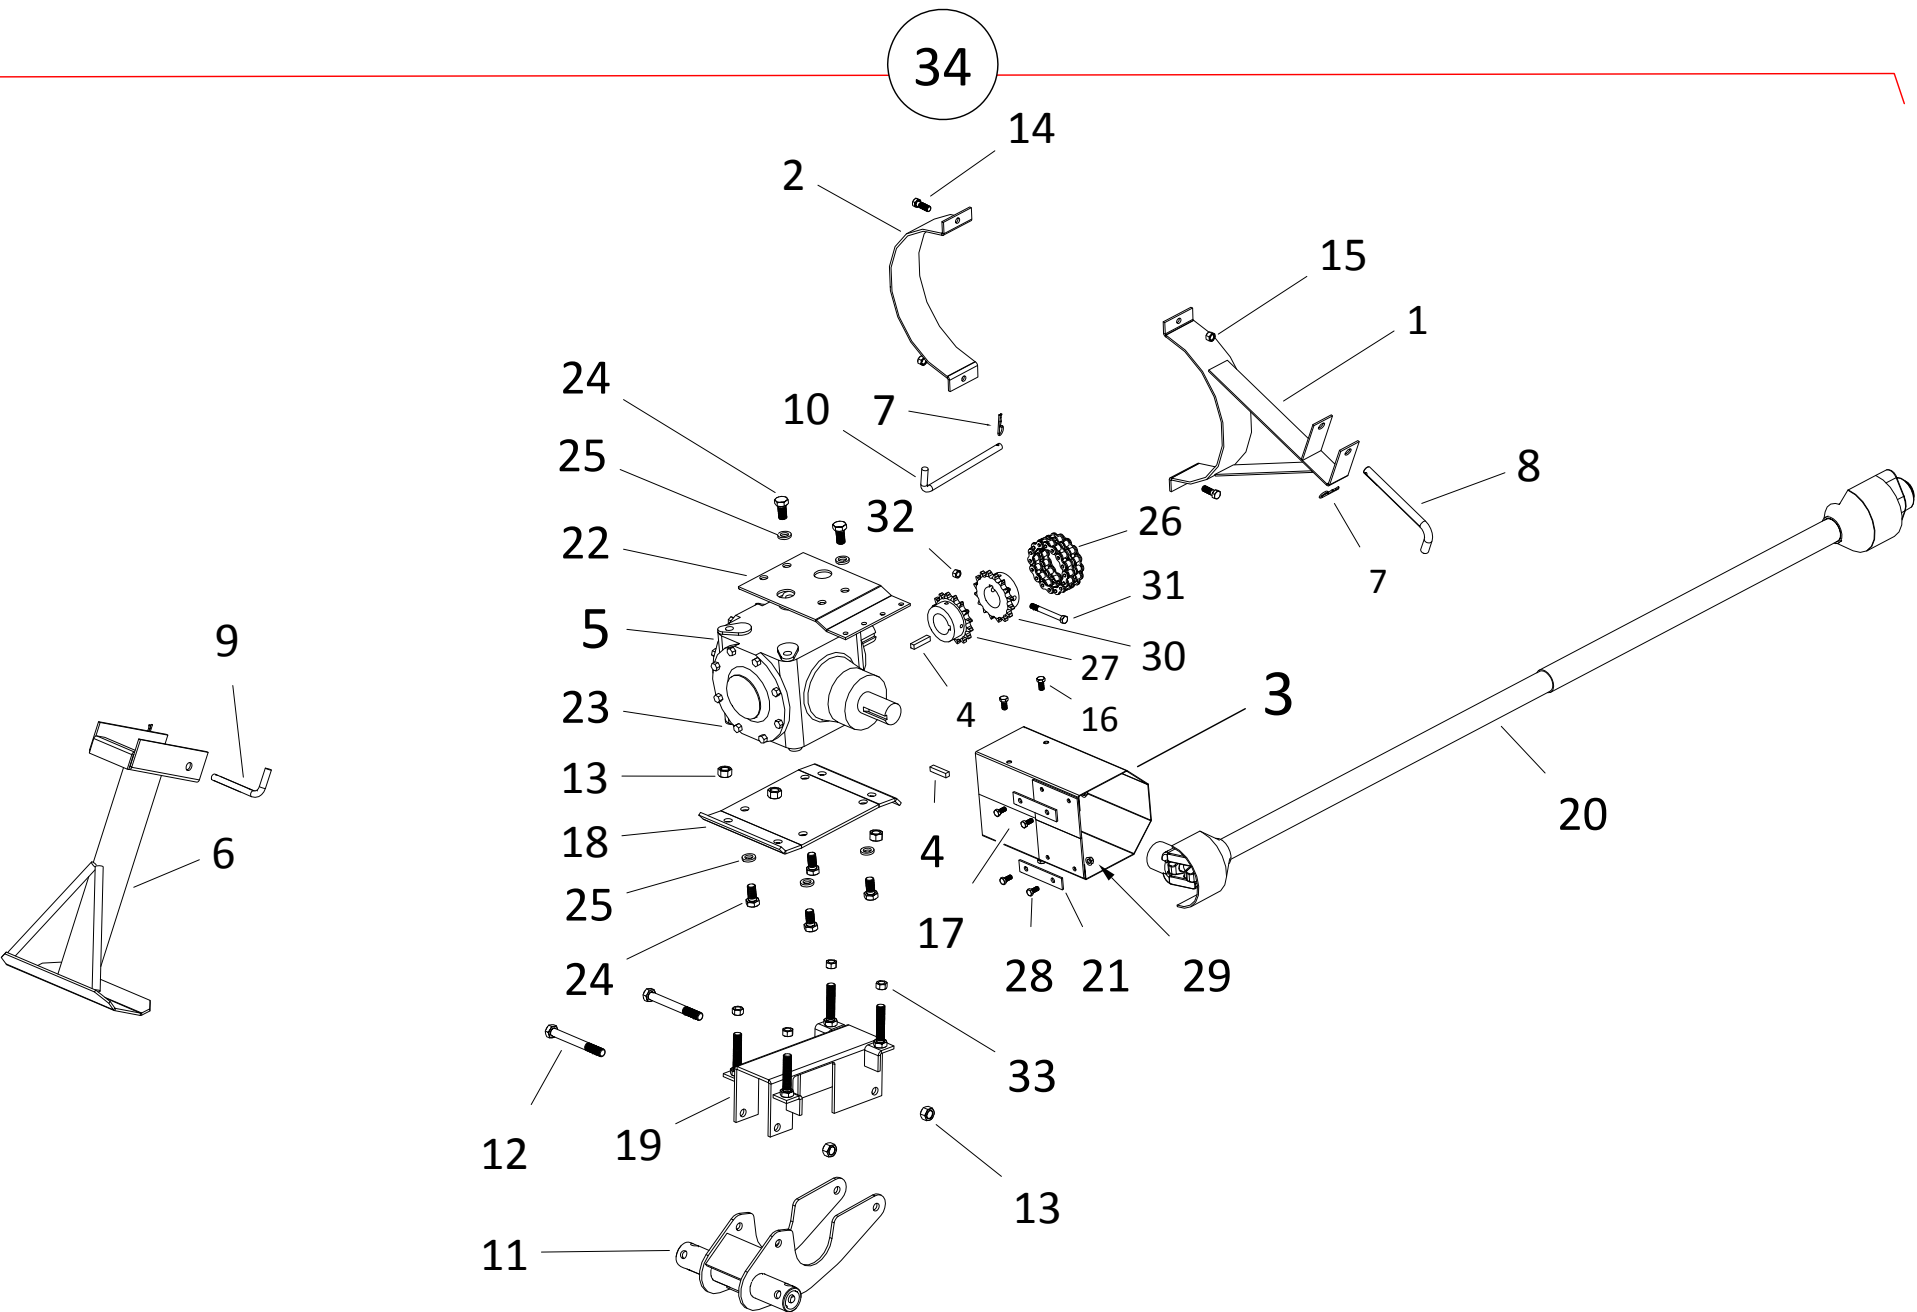

RIGHT ANGLE DRIVE KIT (A267)

RIGHT ANGLE DRIVE KIT (A267)

ITEM	PART NO.	DESCRIPTION
1	10-17259	W130 TRANSPORT SADDLE
2	10-18987	W130 HALF CLAMP
3	10-17258	W130-51/71 SHIELD ASSM
4	10-17066	SQUARE KEY, 3/8" X 1-3/4"
5	10-20110	GEARBOX ASSY, X13 RAD
6	10-20106	X13 RAD LEG
7	10-19463	210 HITCH PIN
8	10-19648	SADDLE PIN
9	10-17181	CLEVIS PIN
10	10-18074	MK/TR PIN
11	10-20107	X13 RAD JACK MOUNT
12	10-17632	BOLT, 5/8" x 5 1/2" GR8
13	10-19600	5/8" NYLON LOCKNUT
14	10-18698	7/16" X 1-1/4" BOLT GR8
15	10-19598	7/16" NYLON LOCKNUT GR2
16	10-19540	3/8" X 3/4" BOLT GR5
17	10-19596	3/8" SERRATED FLANGE NUT
18	10-20109	X13 RAD ADJUSTMENT PLATE
19	10-20108	X13 RAD GEARBOX MOUNT
20	10-17260	X13 RAD PTO SHAFT
21	10-18878	4-3/4" STRAP 11843
22	10-17605	MK 130 RAD ATTACH PLATE
23	10-17250	GEARBOX
24	10-17261	5/8" X 1-1/4" BOLT GR8
25	10-17262	5/8" LOCK WASHER
26	10-17254	ROLLER CHAIN W/ CONNECTOR LINK
27	10-17608	60B16 X 1-3/4" SPROCKET
28	10-19538	5/16" X 3/4" BOLT GR2
29	10-19595	5/16" FLANGENUT
30	10-22195	SPROCKET, 60B16 X 1-3/4
31	10-27982	3/8" X 3-1/2" NC BOLT GR 5 PLTD
32	10-17402	3/8" NC NYLON LOCKNUT PLTD
33	10-19864	5/8" NC HEX NUT PLTD
34	05-A267	RIGHT ANGLE DRIVE KIT