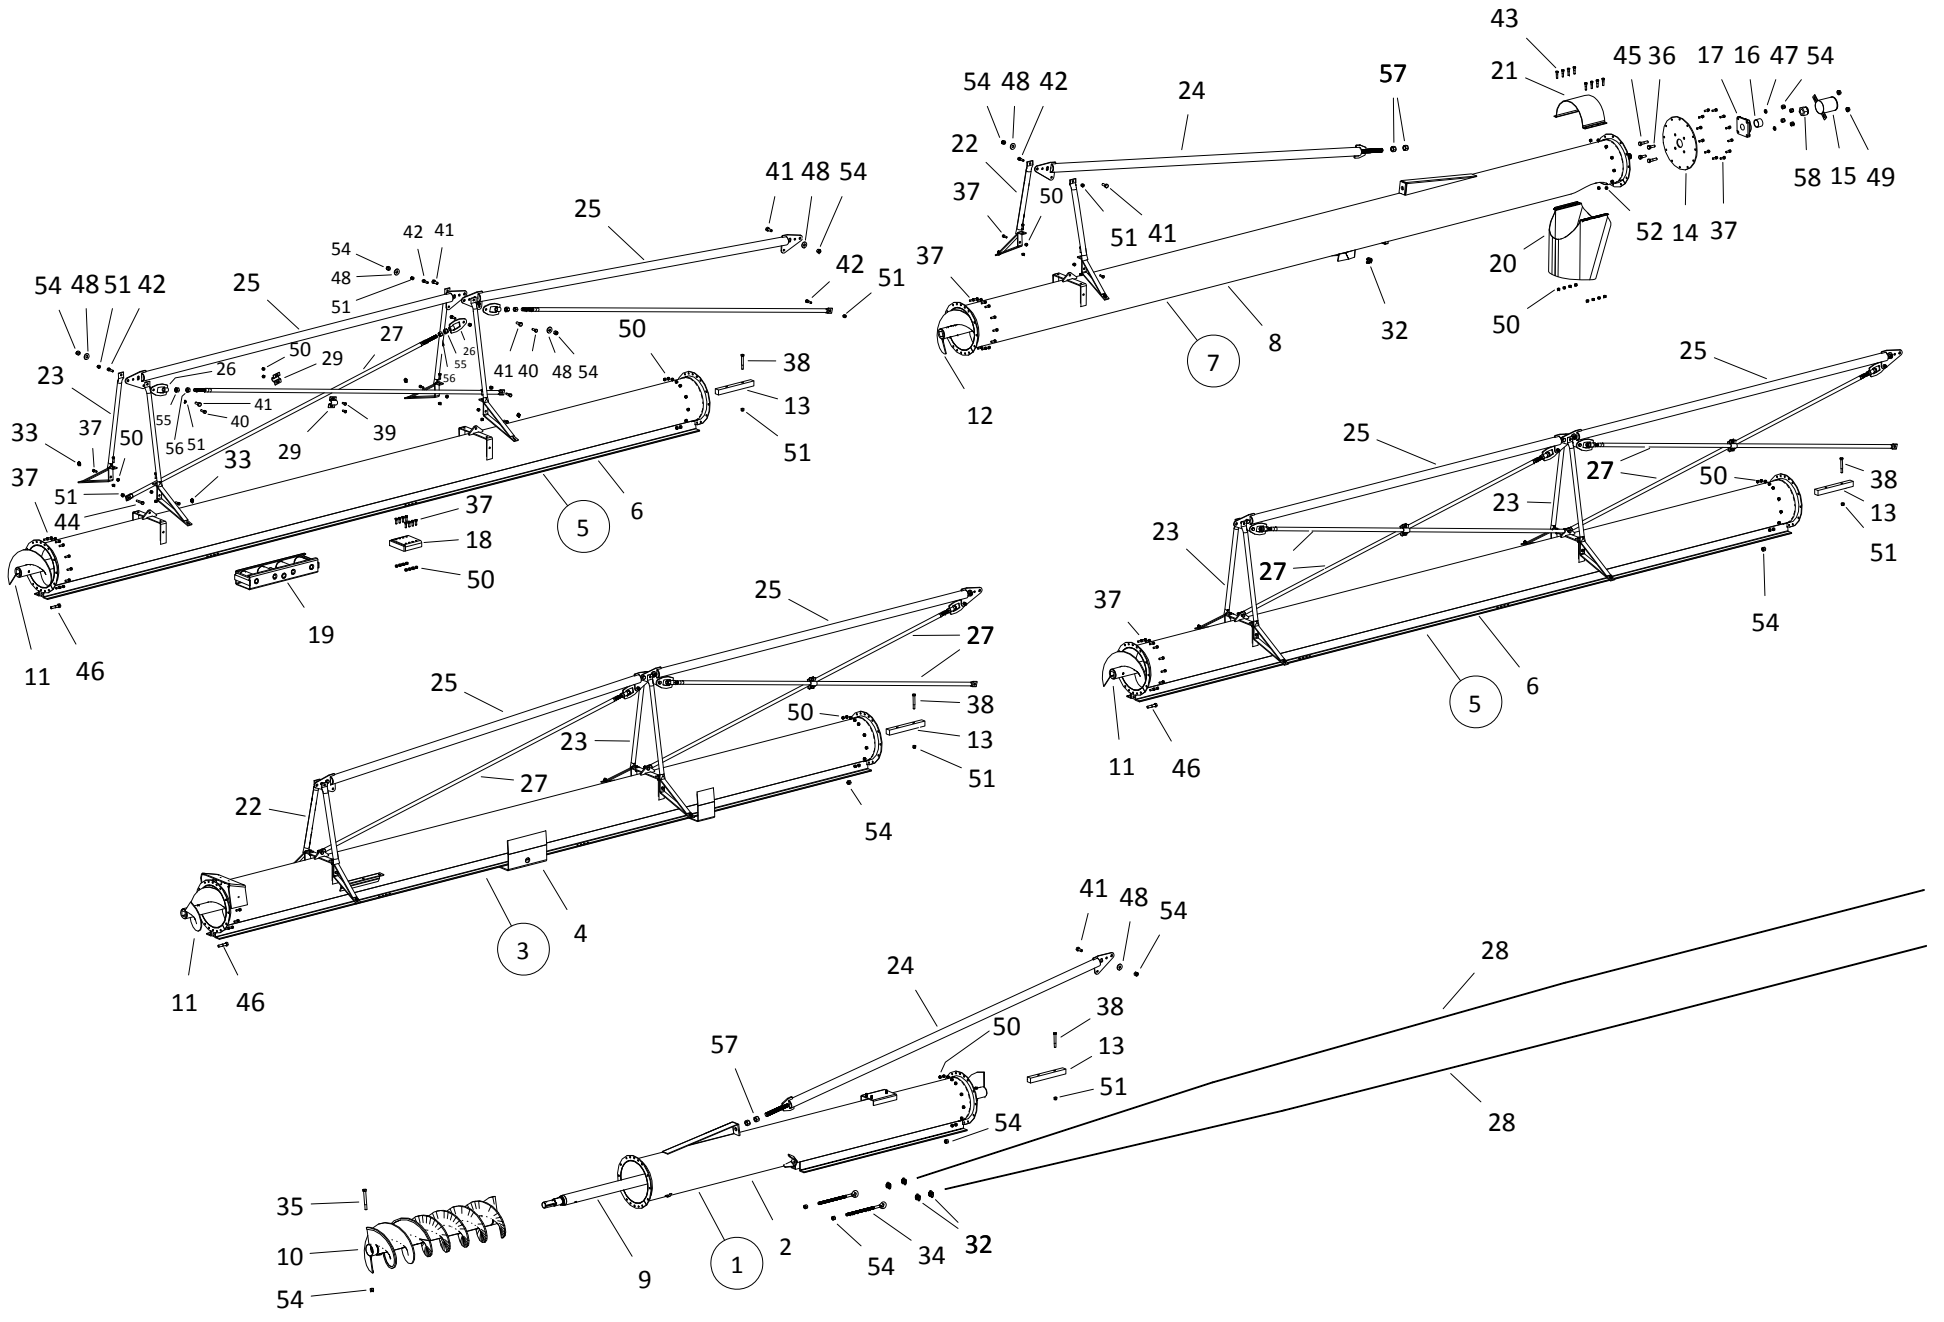

TUBE & TRUSS COMPONENTS, MKX 13-94 (2020)

12

TUBE & TRUSS COMPONENTS, MKX 13-94 (2020)

ITEM	PART NO.	DESCRIPTION
1	200436YL	MKX13-94/114 LOWER TUBE BDL (2020)
2	200437YL	MKX13-94/114 LWR TUBE WELD'T (2020)
3	200434YL	MKX 13-94 LOWER MID TUBE BDL (2020)
4	200435YL	MKX13-94 LOWER MIDDLE TUBE (2020)
5	200432YL	MKX13-84/94/114 MID TUBE BDL (2020)
6	200433YL	MKX13-84/94/114 MID TUBE (2020)
7	200429YL	MKX13-84/94/114 UPR TUBE BDL (2020)
8	200430YL	MKX13-84/94/114 UPPER TUBE (2020)
9	10-20194	MKX1374/94/114 LWR FLT W/BOOT FLT
10	10-29964	BOOT FLIGHT
11	10-29987	MIDDLE FLIGHT
12	10-29986	UPPER FLIGHT
13	10-29985	FLIGHT CONNECTING SHAFT
14	10-29231	FLIGHT BEARING MNT PLATE
15	10-27576	THRUST ADJUSTER COVER
16	10-21171	BUSHING, MKX130 THRUST ADJUS
17	10-18518	1-3/4 PILLOW BLOCK BEARING
18	10-20296	TRACK STOP
19	10-20295WH	TRACK SHOE, RED
20	200423RD	2-PIECE SPOUT
21	10-27455	12-3/4" HITCH RING
22	10-17459	LOW TRUSS BRACKET
23	10-17460	HIGH TRUSS BRACKET
24	200419RD	TOP TRUSS - END
25	200418RD	TOP TRUSS - COMMON
26	200416RD	CROSS BRACE SHACKLE
27	200421RD	CROSS BRACE - LONG
28	10-17576	TRUSS CABLE
29	10-17405	CROSSBRACE CLAMP
32	10-18990	3/8" CABLE CLAMP
33	10-19333	5/16" CABLE CLAMP (YELLOW ZINC)
34	200531	5/8" X 14-1/2" EYE BOLT PLTD
35	10-17632	5/8" X 5-1/2" NC BOLT GR 8 PLTD
36	10-18544	5/8" X 1-3/4" NC BOLT GR 5 PLTD
37	10-18698	7/16" X 1-1/4" NC BOLT GR 8 PLTD
38	10-18947	1/2" X 4" NC BOLT GR 8 PLTD
39	10-19542	7/16" X 1" NC BOLT GR 5 PLTD
40	10-19589	1/2" X 1-1/2" NC BOLT GR 8 PLTD
41	10-19590	5/8" X 1-1/2" NC BOLT GR 8 PLTD
42	10-19974	1/2" X 1-3/4" NC BOLT GR 8 PLTD
43	10-19981	7/16" X 1-3/4" NC BOLT GR 8 PLTD
44	10-20772	1/2" X 2-1/2" GR8 PLTD
45	10-27589	5/8" X 2-1/2" NC BOLT GR 8 PLTD
46	10-29251	5/8" X 2-3/4" NC BOLT GR 8 PLTD
47	10-17262	5/8" LOCK WASHER PLTD
48	10-19966	5/8" FLAT WASHER PLTD
49	10-27588	5/8" NC SERRATED FLANGE NUT PLTD
50	10-17593	7/16" NC NYLON LOCKNUT GR 5 YLW PLT
51	10-17750	1/2" NC NYLON LOCKNUT GR 5 YLW PLTD
52	10-19598	7/16" NC NYLON LOCKNUT GR 2 PLTD