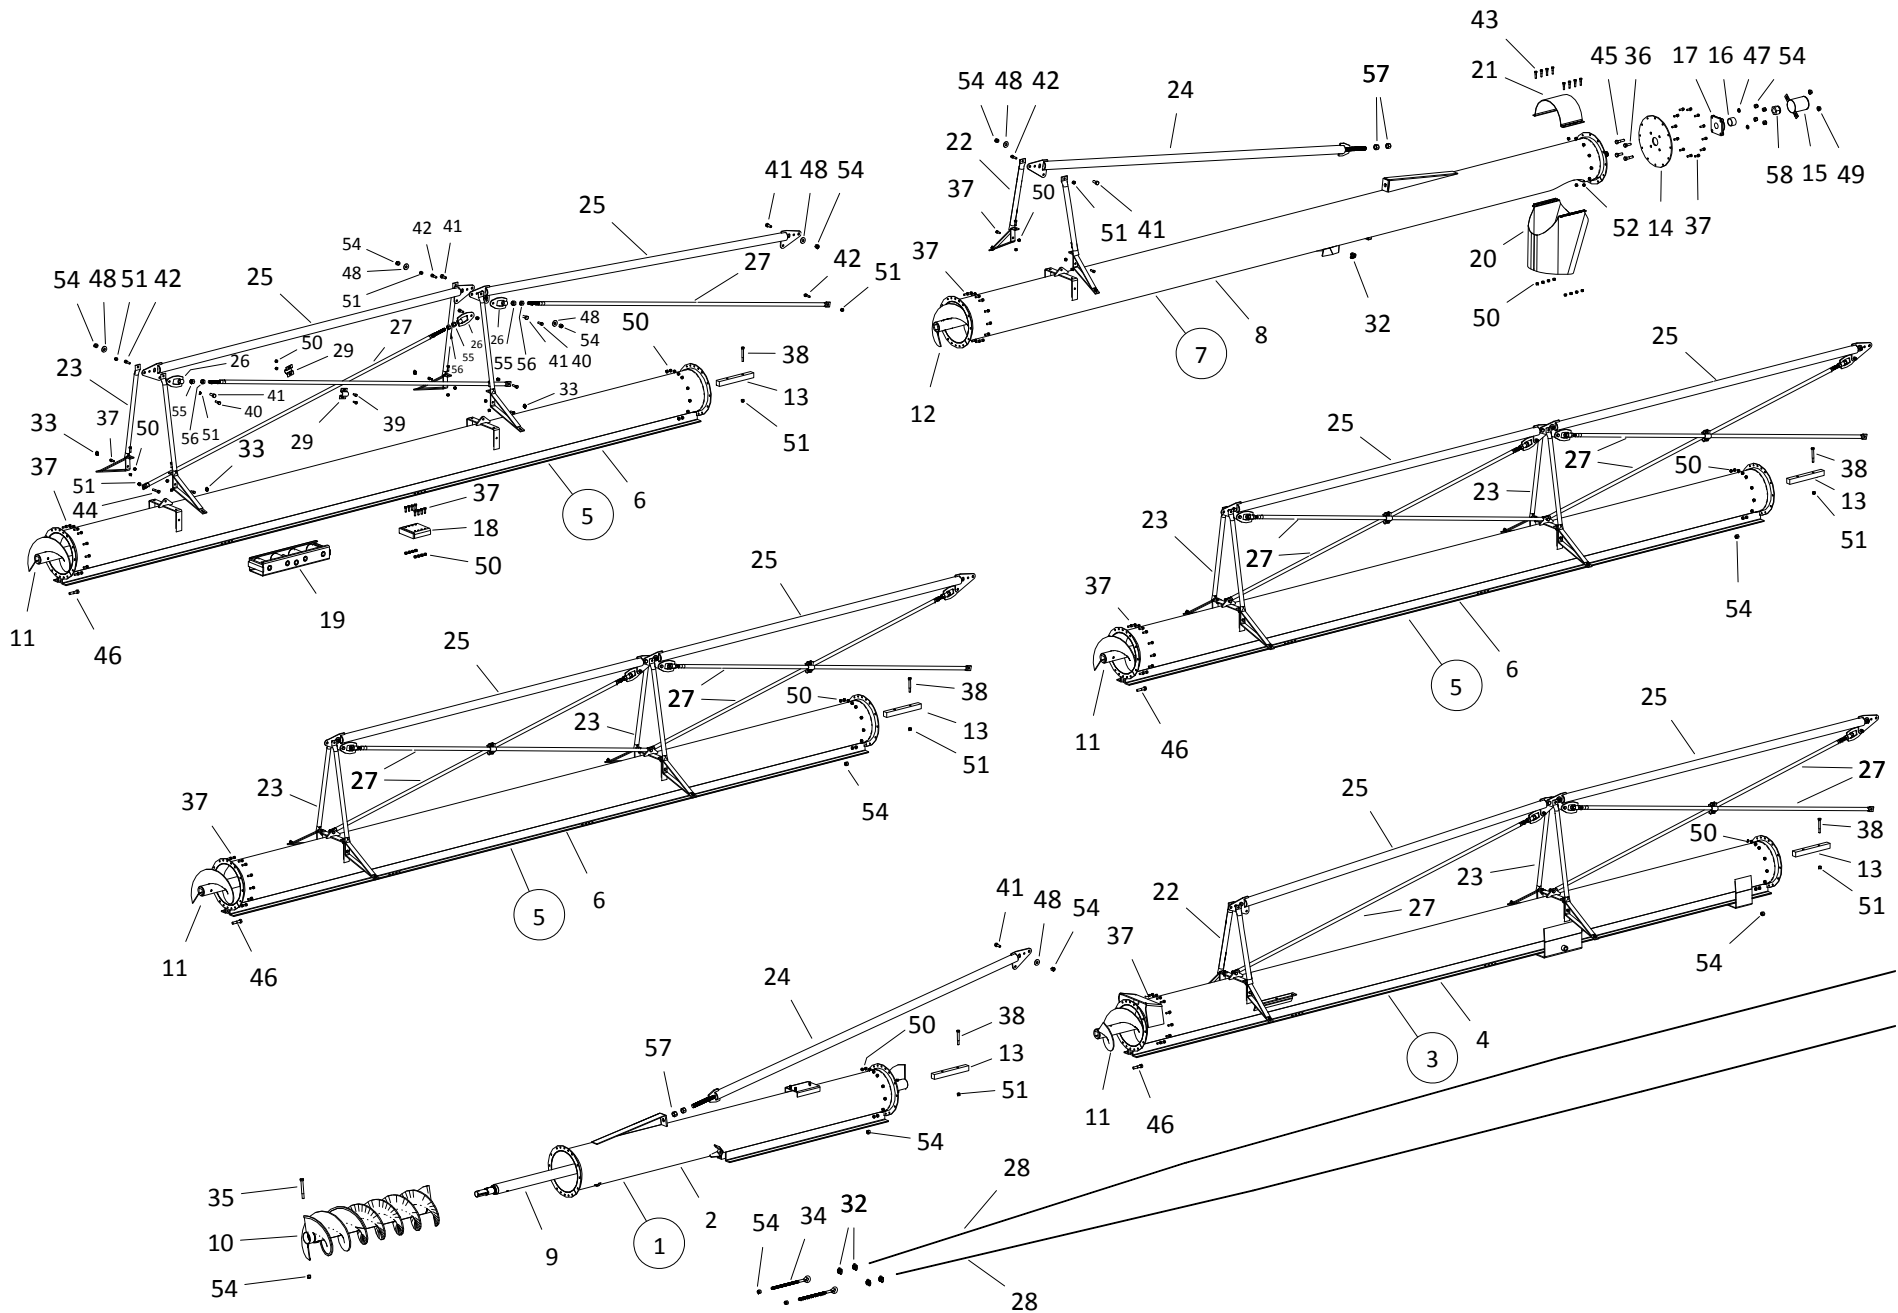

TUBE & TRUSS COMPONENTS, MKX 13-114 (2020)

16

TUBE & TRUSS COMPONENTS, MKX 13-114 (2020)

ITEM	PART NO.	DESCRIPTION
1	200436YL	MKX13-94/114 LOWER TUBE BDL (2020)
2	200437YL	MKX13-94/114 LWR TUBE WELD'T (2020)
3	200438YL	LOWER MIDDLE TUBE BUNDLE (2020)
4	200439YL	LOWER MIDDLE TUBE (2020)
5	200432YL	MKX13-84/94/114 MID TUBE BDL (2020)
6	200433YL	MKX13-84/94/114 MID TUBE (2020)
7	200429YL	MKX13-84/94/114 UPR TUBE BDL (2020)
8	200430YL	MKX13-84/94/114 UPPER TUBE (2020)
9	10-20194	MKX1374/94/114 LWR FLT W/BOOT FLT
10	10-29964	BOOT FLIGHT
11	10-29987	MIDDLE FLIGHT
12	10-29986	UPPER FLIGHT
13	10-29985	FLIGHT CONNECTING SHAFT
14	10-29231	FLIGHT BEARING MNT PLATE
15	10-27576	THRUST ADJUSTER COVER
16	10-21171	BUSHING, MKX130 THRUST ADJUS
17	10-18518	1-3/4 PILLOW BLOCK BEARING
18	10-20296	TRACK STOP
19	10-20295WH	TRACK SHOE, RED
20	200423RD	2-PIECE SPOUT
21	10-27455	12-3/4" HITCH RING
22	10-17459	LOW TRUSS BRACKET
23	10-17460	HIGH TRUSS BRACKET
24	200419RD	TOP TRUSS - END
25	200418RD	TOP TRUSS - COMMON
26	200416RD	CROSS BRACE SHACKLE
27	200421RD	CROSS BRACE - LONG
28	10-17032	TRUSS CABLE
29	10-17405	CROSSBRACE CLAMP
32	10-18990	3/8" CABLE CLAMP
33	10-19333	5/16" CABLE CLAMP (YELLOW ZINC)
34	200531	5/8" X 14-1/2" EYE BOLT PLTD
35	10-17632	5/8" X 5-1/2" NC BOLT GR 8 PLTD
36	10-18544	5/8" X 1-3/4" NC BOLT GR 5 PLTD
37	10-18698	7/16" X 1-1/4" NC BOLT GR 8 PLTD
38	10-18947	1/2" X 4" NC BOLT GR 8 PLTD
39	10-19542	7/16" X 1" NC BOLT GR 5 PLTD
40	10-19589	1/2" X 1-1/2" NC BOLT GR 8 PLTD
41	10-19590	5/8" X 1-1/2" NC BOLT GR 8 PLTD
42	10-19974	1/2" X 1-3/4" NC BOLT GR 8 PLTD
43	10-19981	7/16" X 1-3/4" NC BOLT GR 8 PLTD
44	10-20772	1/2" X 2-1/2" GR8 PLTD
45	10-27589	5/8" X 2-1/2" NC BOLT GR 8 PLTD
46	10-29251	5/8" X 2-3/4" NC BOLT GR 8 PLTD
47	10-17262	5/8" LOCK WASHER PLTD
48	10-19966	5/8" FLAT WASHER PLTD
49	10-27588	5/8" NC SERRATED FLANGE NUT PLTD
50	10-17593	7/16" NC NYLON LOCKNUT GR 5 YLW PLT
51	10-17750	1/2" NC NYLON LOCKNUT GR 5 YLW PLTD
52	10-19598	7/16" NC NYLON LOCKNUT GR 2 PLTD