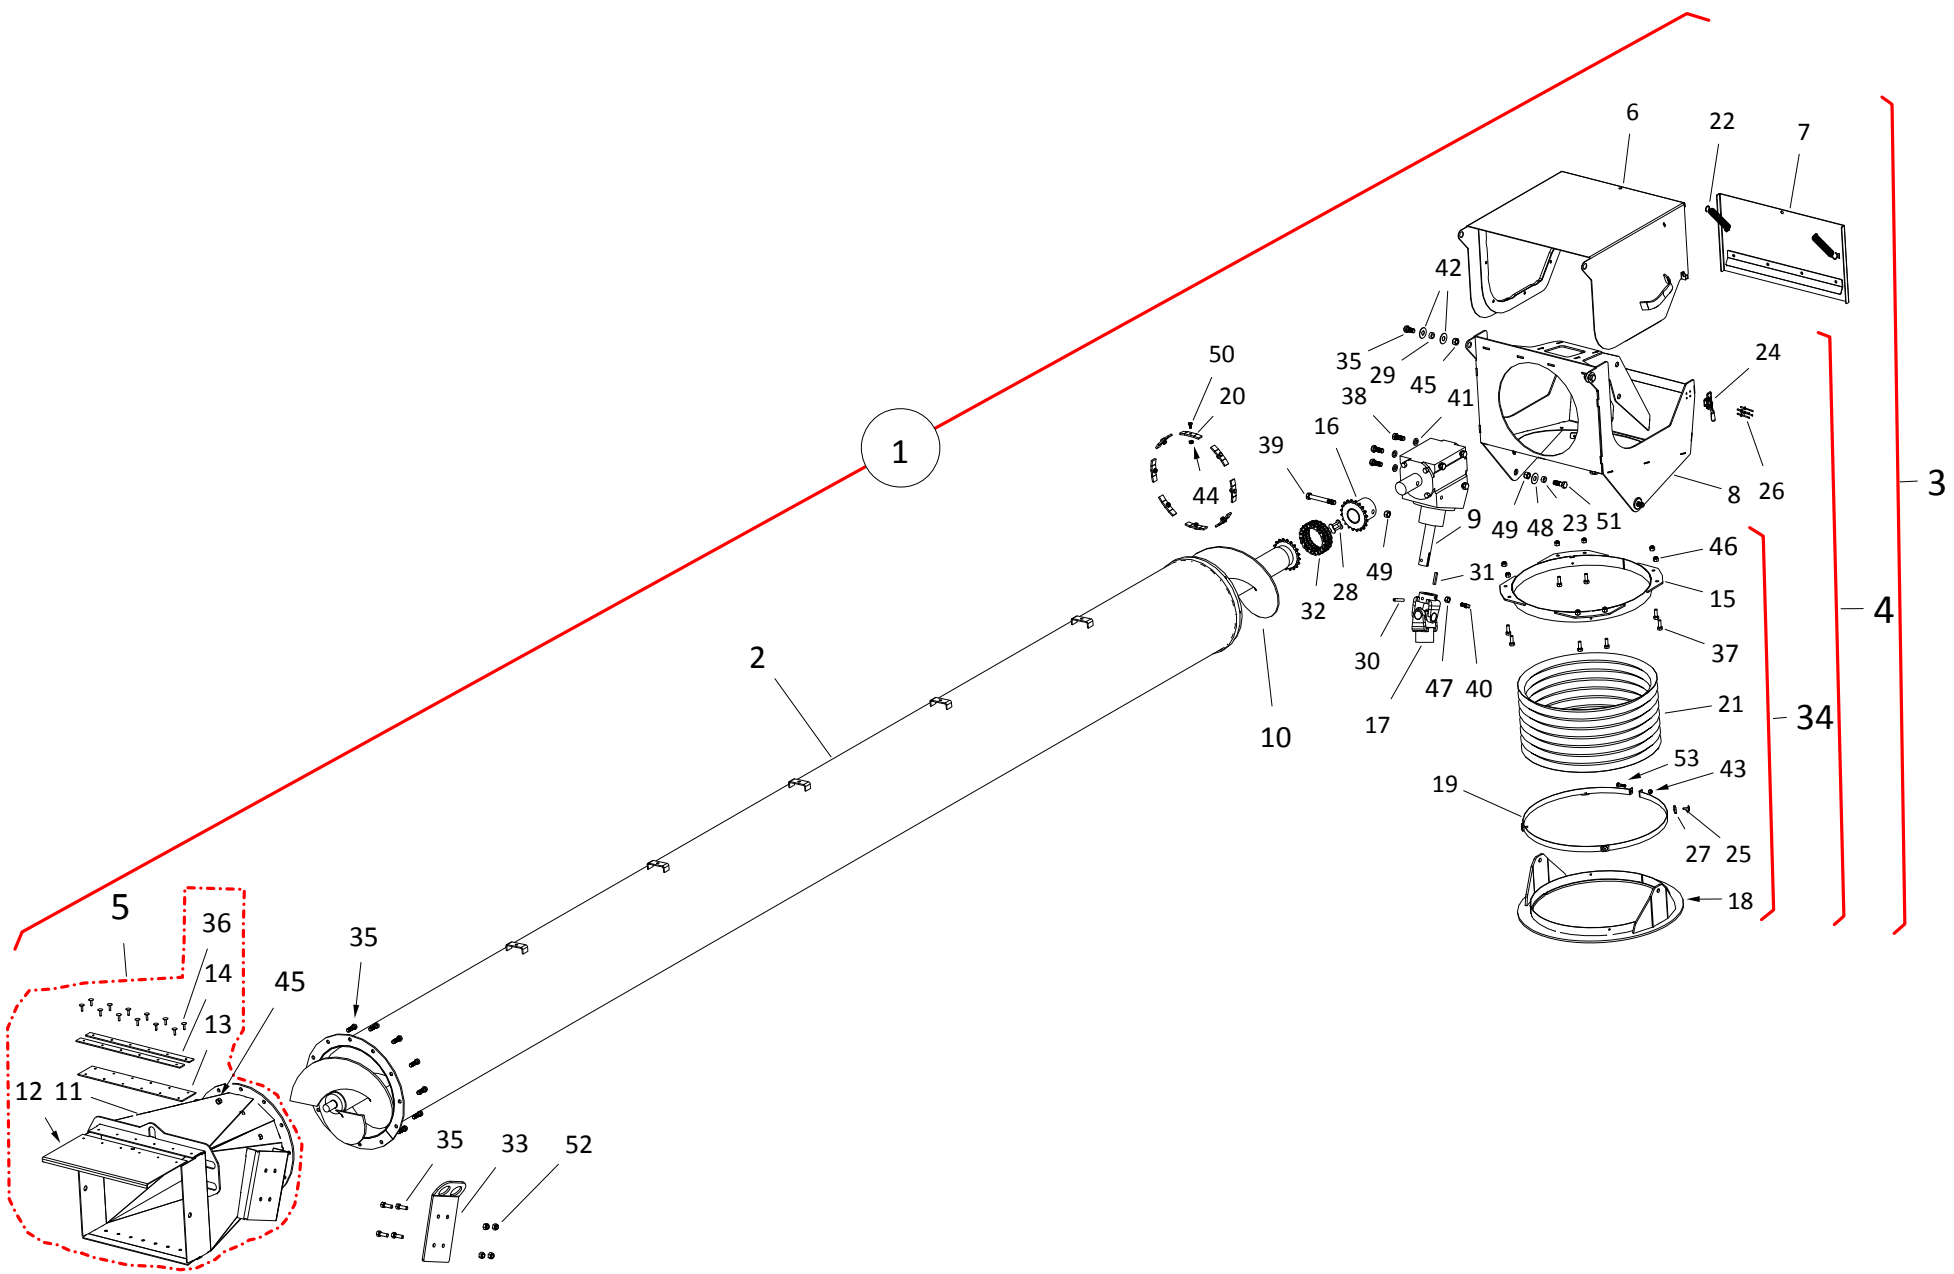

15 ft SWING TUBE, MKX 13

15 ft SWING TUBE, MKX 13

ITEM	PART NO.	DESCRIPTION
1	10-23998	GEAR SWING TUBE BUNDLE W/ TRANSITION (15')
2	10-23997	SWING TUBE ONLY (15')
3	10-21394	SPOUT HEAD W/ LID/DOOR (2014)
4	10-21004	SPOUT HEAD ASSEMBLY (2014)
5	200406RD	ASSEMBLY, TRANSITION
6	10-21022	SPOUT HEAD LID (2014)
7	10-21002	SPOUT HEAD DOOR (2014)
8	200392RD	SPOUT HEAD (2019)
9	10-27560	GEARBOX
10	10-23999	15' SWING FLIGHT
11	200407RD	LP TRANSITION
12	10-21100	LP TRANSITION ACCESS DOOR
13	10-21101	TRANSITION BELT
14	10-21102	TRANSITION BELT STRAP
15	200391RD	SPOUT HEAD HOSE RING
16	10-29992	GEARBOX CONNECTOR
17	10-29139	12E SPLINED UJT 1-1/4"R X 14T
18	10-21097	SPOUTHEAD BASE (2014)
19	10-20063	HOSE STRAP, SPOUT HEAD
20	10-18877	SPOUT ATTACH PLATE
21	10-29176	18" ID X 15" CLEAR FLEX HOSE
22	10-18728	EXTENSION SPRING
23	10-21021	SPOUT HEAD BUSHING
24	10-20052	LATCH & CATCH
25	10-18185	LARGE FLANGE RIVET
26	10-23769	5/32 X 39/64 RIVET, LOW PROFILE
27	10-29252	DUCTING SECURE TAB
28	10-20048	#50 DOUBLE CONNECTOR LINK
29	10-27889	LEVELLER BUSHING
30	10-18079	COILED SPRING PIN 5/16 X 2 PLN.O
31	10-19606	1/4" X 1-1/2" SQUARE KEY
32	10-29895	#50-19P DOUBLE ROLLER CHAIN
33	200839RD	SWING LIFT BRACKET, 15'
34	05-A449	SPOUT HEAD-HOSE RING REPLACEMENT
35	10-18698	7/16" X 1-1/4" NC BOLT GR 8 PLTD
36	10-20399	3/16" X 5/8" GRIP RIVET
37	10-18955	3/8" X 1" NC BOLT GR 5 PLTD
38	10-19588	1/2" X 1-1/4" NC BOLT GR 5 PLTD
39	10-18947	1/2" X 4" NC BOLT GR 8 PLTD
40	10-29119	SETSCREW, 3/8" X 1" GR8 SQ HEAD
41	10-19605	1/2" LOCK WASHER PLTD
42	10-17182	1"OD X 29/64"ID X 10 GA WASHER PLTD
43	10-28449	1/4" NC NYLON LOCKNUT PLTD
44	10-19594	1/4" NC SERRATED FLANGE NUT PLTD
45	10-19598	7/16" NC NYLON LOCKNUT GR 2 PLTD
46	10-17402	3/8" NC NYLON LOCKNUT PLTD
47	10-17754	3/8" NC HEX NUT PLAIN
48	10-17401	1/2" FLAT WASHER PLTD
49	10-19599	1/2" NC NYLON LOCKNUT GR 2 PLTD
50	10-19537	1/4" X 1/2" HEX WSHR HEAD GR 5 PLTD