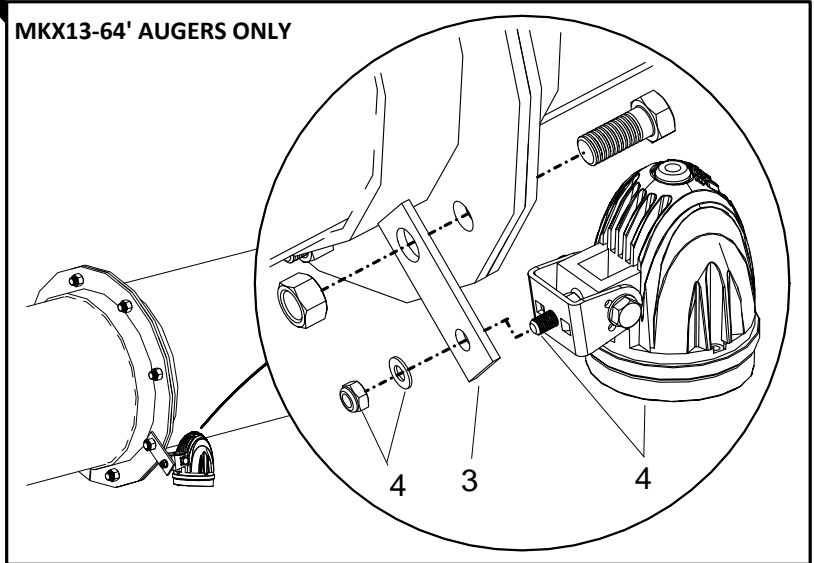

WORK LIGHT KIT, 64 (A349) | 74 (A351)

ITEM	PART NO.	DESCRIPTION
1	10-22695	WORK LIGHT HARNESS, 64
1	10-22696	WORK LIGHT HARNESS, 74
2	10-22687	TRACTOR PLUG EXTENSION HARNESS
3	10-22286	TRANSPORT CHAIN LUG
4	10-22394	MINI FLOOD LAMP, LEDWD-1L10 (INCLUDES HARDWARE)
5	10-22395	FLOOD LAMP, LEDWD-2L20 (INCLUDES HARDWARE)
6	10-22969	LIGHT BRACKET, 1374
7	10-21537	GULP, HOSE CLAMP
8	10-18987	HALF CLAMP, 13"
9	10-22396	8-18 X 3/4" TEK SCREW
10	10-18698	BOLT, 7/16" X 1-1/4"
11	10-19598	LOCKNUT, 7/16"
12	10-22399	SWITCH BOX ONLY
13	10-22427	LEAD CONNECTOR, DEUTSCH DT06-2S (NOT SHOWN)
14	10-22446	BUSS AGC 20A FUSE (NOT SHOWN)
15	10-28665	7 PIN HIGHWAY TRACTOR CONNECTOR
16	10-23124	8 WAY PLUG, AT06-08SA
17	10-23125	8 WAY RECEPTACLE, AT04-08PA
18	10-23126	WEATHER PACK TOWER, 6 POS (NOT SHOWN)
19	10-23127	WEATHER PACK SHROUD, 6 POS (NOT SHOWN)
20	10-23128	DEUTSCH 2 WAY CAP, 1011-344-0205 (NOT SHOWN)
21	10-28744	BOLT, 7/16" X 1-1/2"
22	10-24355	WEATHERPROOF TOGGLE SWITCH
23	05-A349	MKX1364 WORK LIGHT KIT
23	05-A351	MKX1374 WORK LIGHT KIT