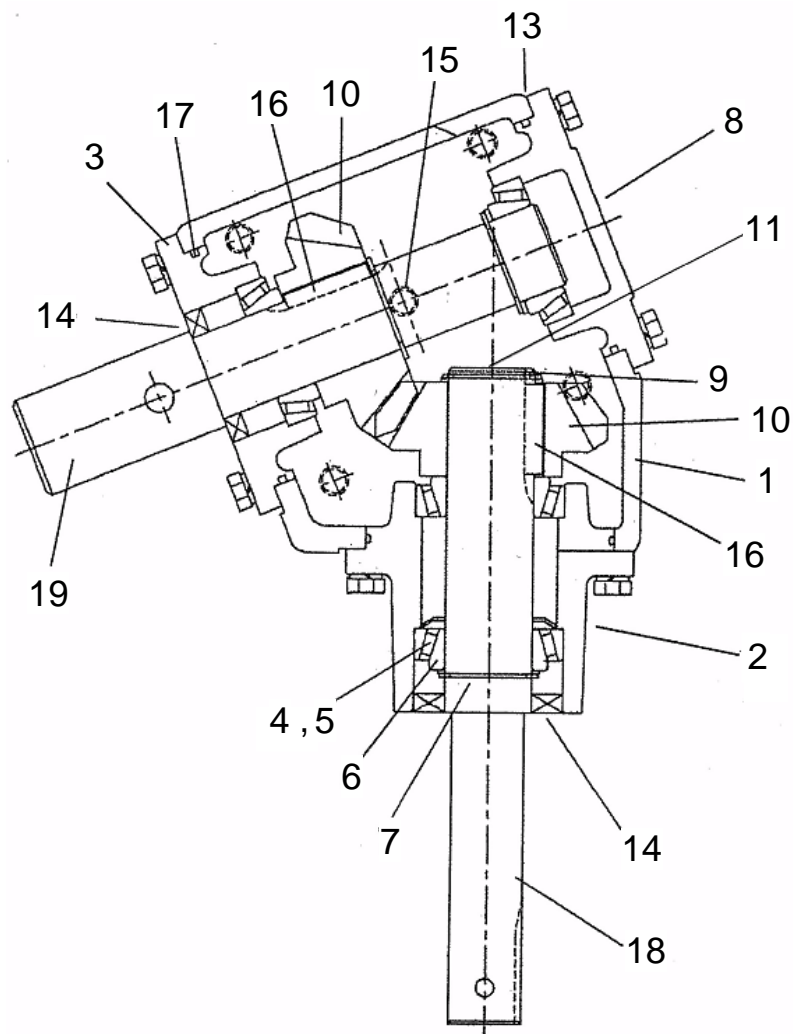

UPPER GEARBOX (27560)

ITEM	PART NO.	DESCRIPTION
1	10-27690	HOUSING
2	10-27691	QUILL
3	10-27692	END CAP
4	10-17008	CUP TIMKEN #LM 29710
5	10-27693	BEARING CUP #LM 29748
6	10-27694	SPACER
7	10-27789	RETAINER RING
8	10-27695	END CAP
9	10-27696	SHIM
10	10-27697	GEAR
11	10-27708	SNAP RING
13	10-27698	GASKET
14	10-27699	SEAL, 38.1 x 65.1 x 8
15	10-28296	3/8" SOLID GEARBOX PLUG
16	10-27700	SQUARE KEY, 5/16" X 1-1/2"
17	10-27701	O-RING, 105 x 3.1MM
18	10-27703	PINION SHAFT
19	10-27705	CROSS SHAFT