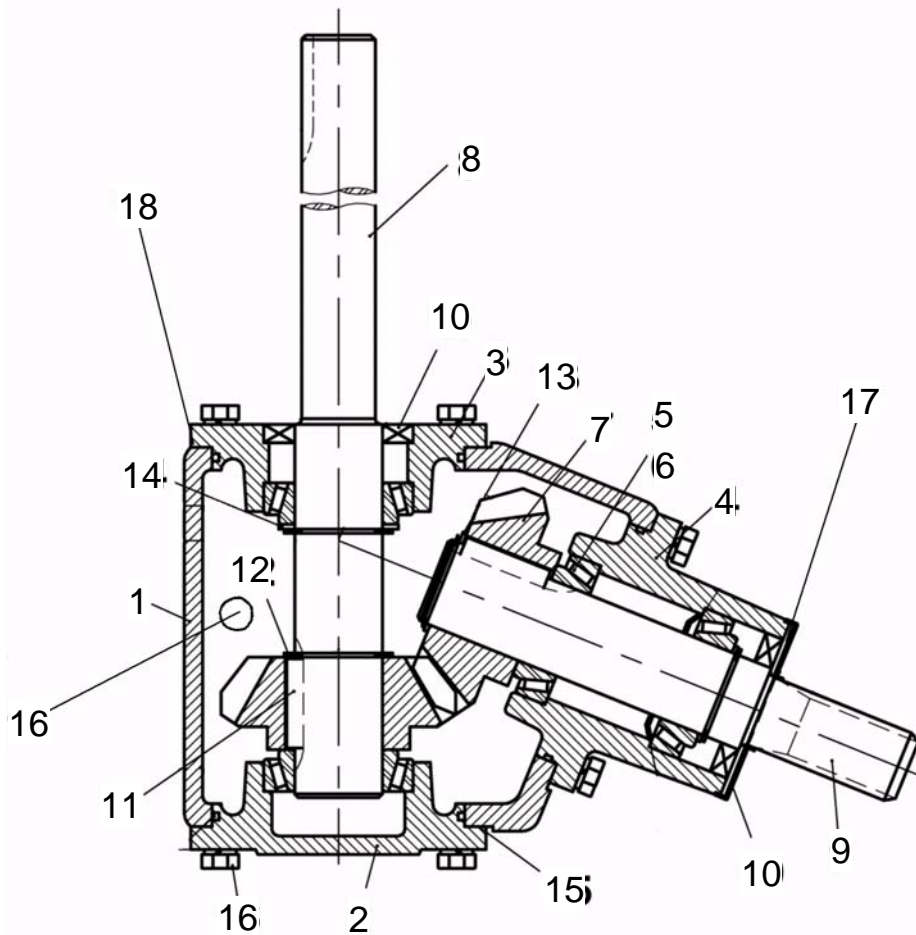

LOWER GEARBOX (29085)

ITEM	PART NO.	DESCRIPTION
1	10-27690	HOUSING
2	10-27695	END CAP
3	10-27692	END CAP
4	10-27691	QUILL
5	10-27693	BEARING CUP #LM 29748
6	10-17008	CUP TIMKEN #LM 29710
7	10-27697	GEAR
8	10-29281	SHAFT CROSS GEARBOX (LONG)
9	10-27704	PINION SHAFT
10	10-27699	SEAL, 38.1 x 65.1 x 8
11	10-27700	SQUARE KEY, 5/16" x 1-1/2"
12	10-27789	RETAINER RING
13	10-27696	SHIM
14	10-27708	SNAP RING
15	10-27698	GASKET
16	10-28296	3/8" SOLID GEARBOX PLUG
17	10-27702	SHIELD
18	10-27701	O-RING, 105 x 3.1MM