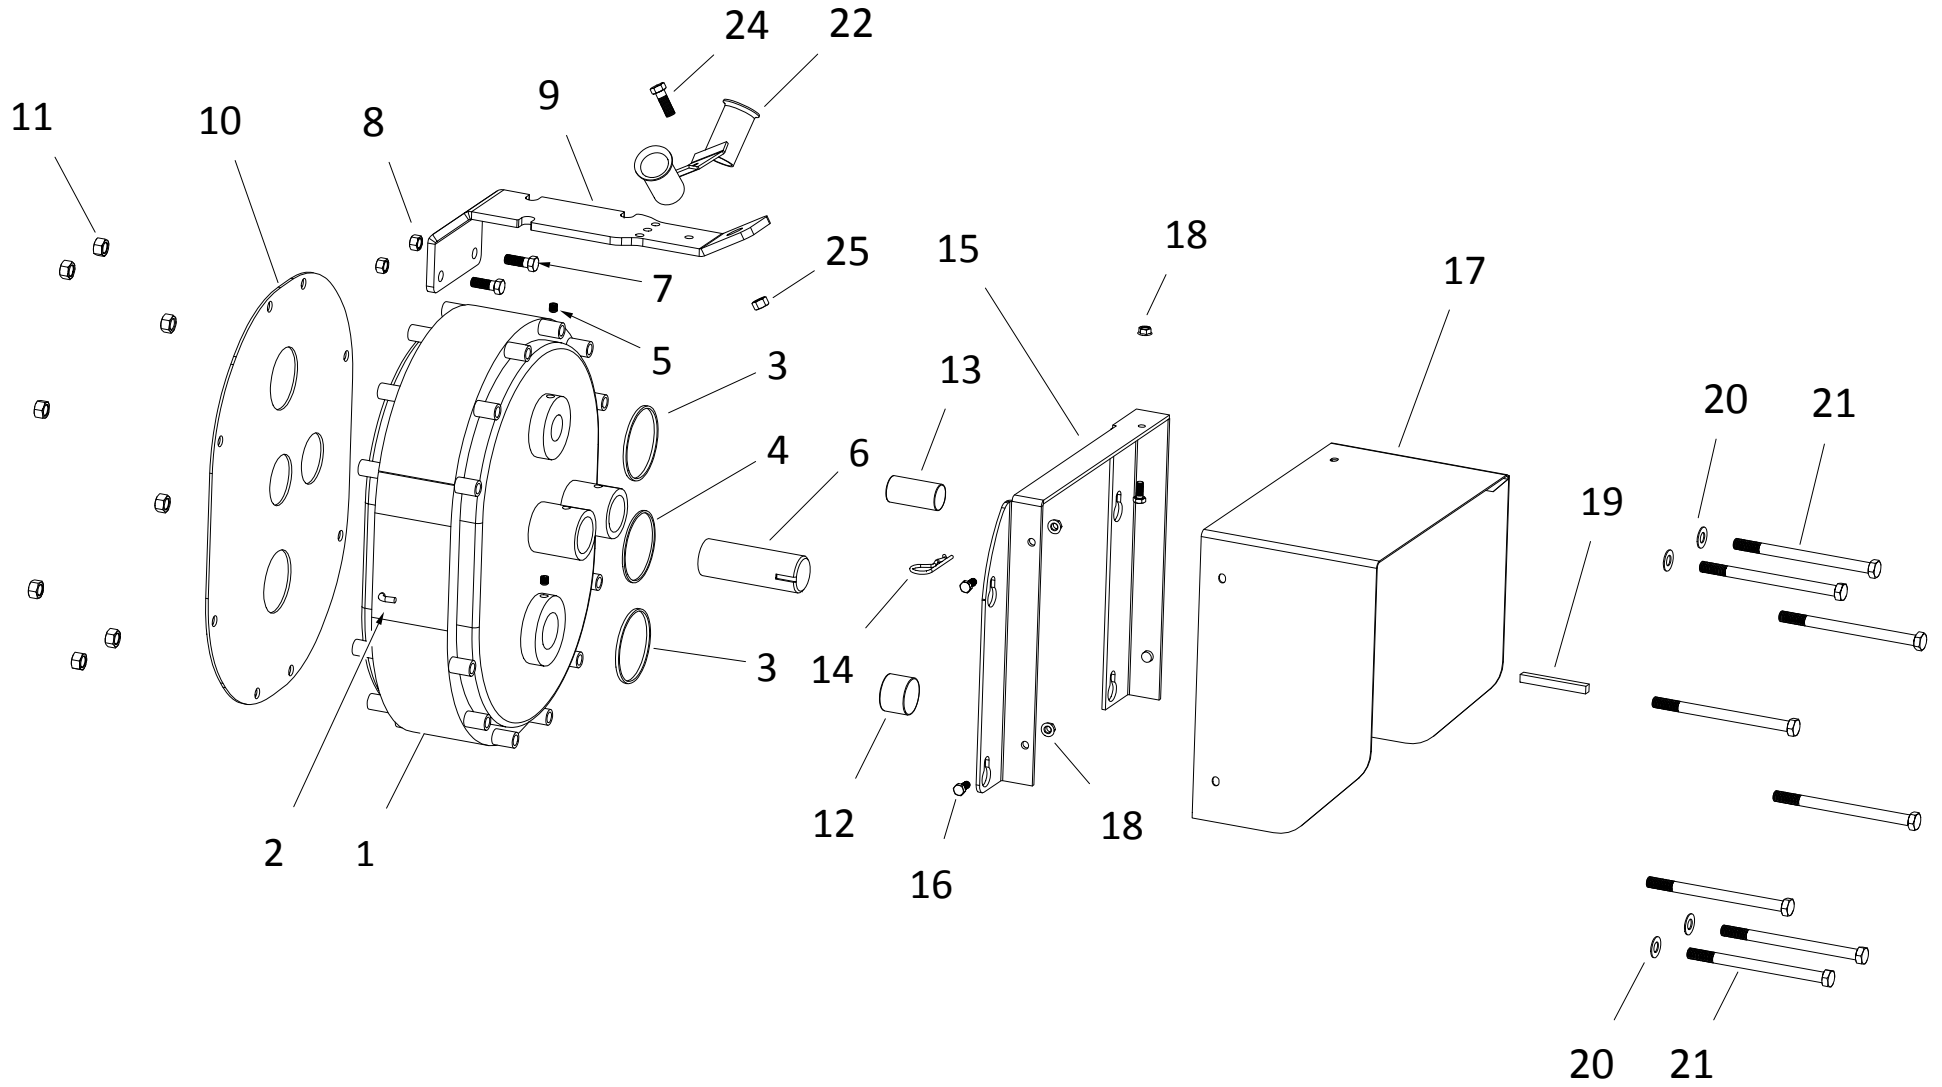

27

SPEED REDUCER (A262)

ITEM	PART NO.	DESCRIPTION
1	10-27710	M1000-3 SPEED REDUCER
2	10-28603	BREATHER TUBE AND VENT PLUG
2A	10-20353	VENT PLUG ONLY
3	10-28527	OIL SEAL (95 X 75 X 10)
4	10-28526	OIL SEAL (80 X 60 X 12)
5	10-19608	5/16" X 3/8" SET SCREW
6	10-28305	REPLACEMENT SPLINE SHAFT
7	10-18698	7/16" X 1-1/4" BOLT GR8
8	10-19598	7/16" NYLON LOCKNUT GR2
9	10-20043	X13 PTO PTO BAR
10	10-29996	X13 REDUCER SEALING PLATE
11	10-19599	1/2" NYLON LOCKNUT GR2
12	10-27722	MKP130 SR BTM SHAFT, 1-3/4"
13	10-27721	MKP130 SR TOP SHAFT, 1-1/4"
14	10-19463	210 HITCH PIN
15	10-20040	X13 REDUCER SHIELD BRACKET
16	10-19538	5/16" X 3/4" BOLT GR 2
17	10-20041	X13 REDUCER PTO SHIELD
18	10-19595	5/16" SERRATED FLANGE NUT
19	10-17066	3/8" X 1-3/4" SQ KEY
20	10-17401	1/2" FLAT WASHER
21	10-27719	1/2" X 7" BOLT GR5
22	10-17467	DOUBLE HOSE HOLDER
24	10-18955	3/8" X 1" NC BOLT GR 5 PLTD
25	10-17402	3/8" NC NYLON LOCKNUT PLTD
26	10-29272	LOCKING SYSTEM KIT
27	05-A262	SPEED REDUCER KIT