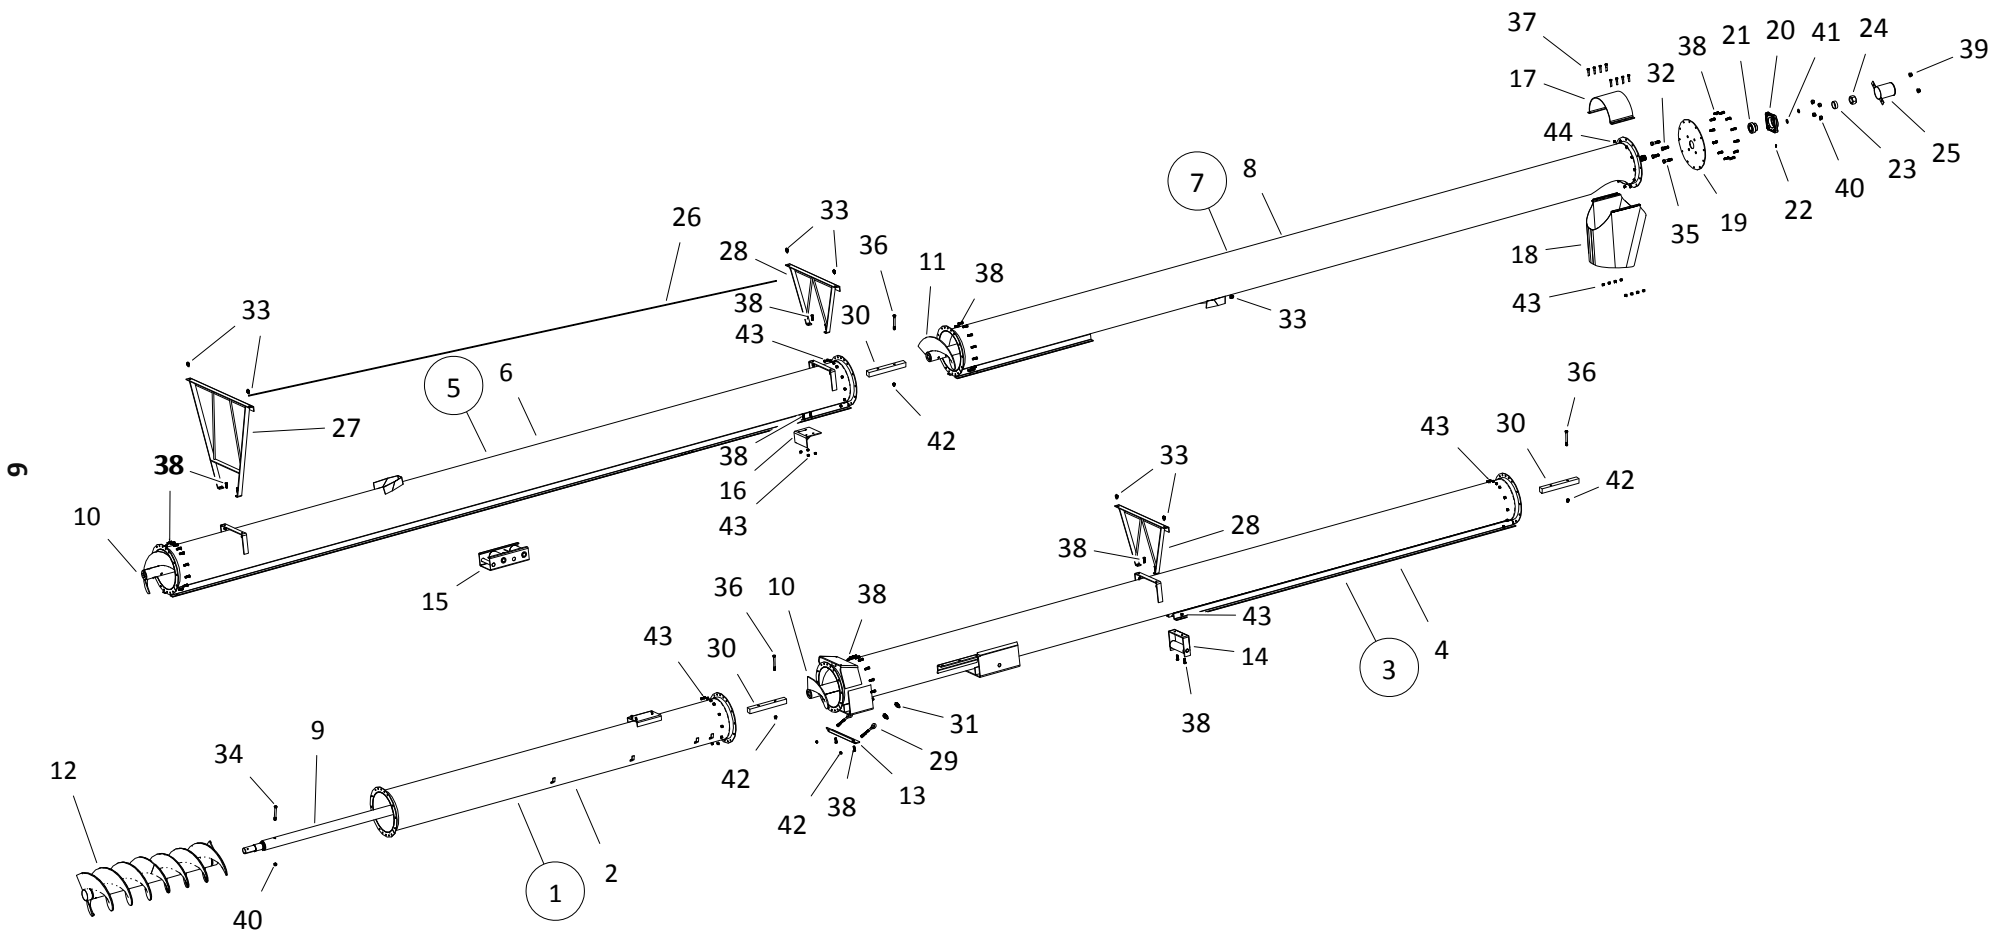

TUBE & TRUSS COMPONENTS, MKX 13-74 (2020)

TUBE & TRUSS COMPONENTS, MKX 13-74 (2020)

ITEM	PART NO.	DESCRIPTION
1	10-20198	LOWER TUBE BUNDLE
2	10-20197	LOWER TUBE ONLY
3	10-20200	LOWER MIDDLE TUBE BUNDLE
4	10-20199	LOWER MIDDLE TUBE ONLY
5	10-20202	UPPER MIDDLE TUBE BUNDLE
6	10-20201	UPPER MIDDLE TUBE ONLY
7	10-20204	UPPER TUBE BUNDLE
8	10-20203	UPPER TUBE ONLY
9	10-20194	LOWER FLIGHT W/ BOOT FLIGHT
10	10-29987	MIDDLE FLIGHT
11	10-29986	UPPER FLIGHT
12	10-29964	BOOT FLIGHT
13	10-18989	TRUSS ATTACH ANGLE
14	10-17024	CABLE ROLLER
15	10-17005	TRACKSHOE
16	10-17017	TRACKSTOP, UPPER
17	10-27455	12-3/4" HITCH RING
18	200423RD	2-PIECE SPOUT
19	10-29231	FLIGHT BEARING MOUNT PLATE
20	10-18518	1-3/4" PILLOW BLOCK BEARING
21	10-17527	1-3/4" BEARING ONLY
22	10-19222	GREASE FTG ZERK 1/4-28 SAE CZ PLTD
23	10-21171	BUSHING, THRUST ADJUSTER
24	10-27587	1-1/2" NF HEX NUT GR 5 PLAIN
25	10-27576	THRUST ADJUSTER COVER
26	10-17032	TRUSS CABLE, 3/8" X 100'0"
27	10-27534	HIGH TRUSS BRACKET
28	10-18988	LOW TRUSS BRACKET
29	10-19331	EYE BOLT/NUT 1/2" X 5"
30	10-29985	FLIGHT CONNECTING SHAFT
31	10-18990	3/8" CABLE CLAMP
32	10-18544	5/8" X 1-3/4" NC BOLT GR 5 PLTD
33	10-19333	5/16" CABLE CLAMP (YELLOW ZINC)
34	10-17632	5/8" X 5-1/2" NC BOLT GR 8 PLTD
35	10-27589	5/8" X 2-1/2" NC BOLT GR 8 PLTD
36	10-18947	1/2" X 4" NC BOLT GR 8 PLTD
37	10-19981	7/16" X 1-3/4" NC BOLT GR 8 PLTD
38	10-18698	7/16" X 1-1/4" NC BOLT GR 8 PLTD
39	10-27588	5/8" NC SERRATED FLANGE NUT PLTD
40	10-19600	5/8" NC NYLON LOCKNUT PLTD
41	10-17262	5/8" LOCK WASHER PLTD.
42	10-17750	1/2" NC NYLON LOCKNUT GR 5 YLW PLTD
43	10-17593	7/16" NC NYLON LOCKNUT GR 5 YLW PLT
44	10-19598	7/16" NC NYLON LOCKNUT GR 2 PLTD