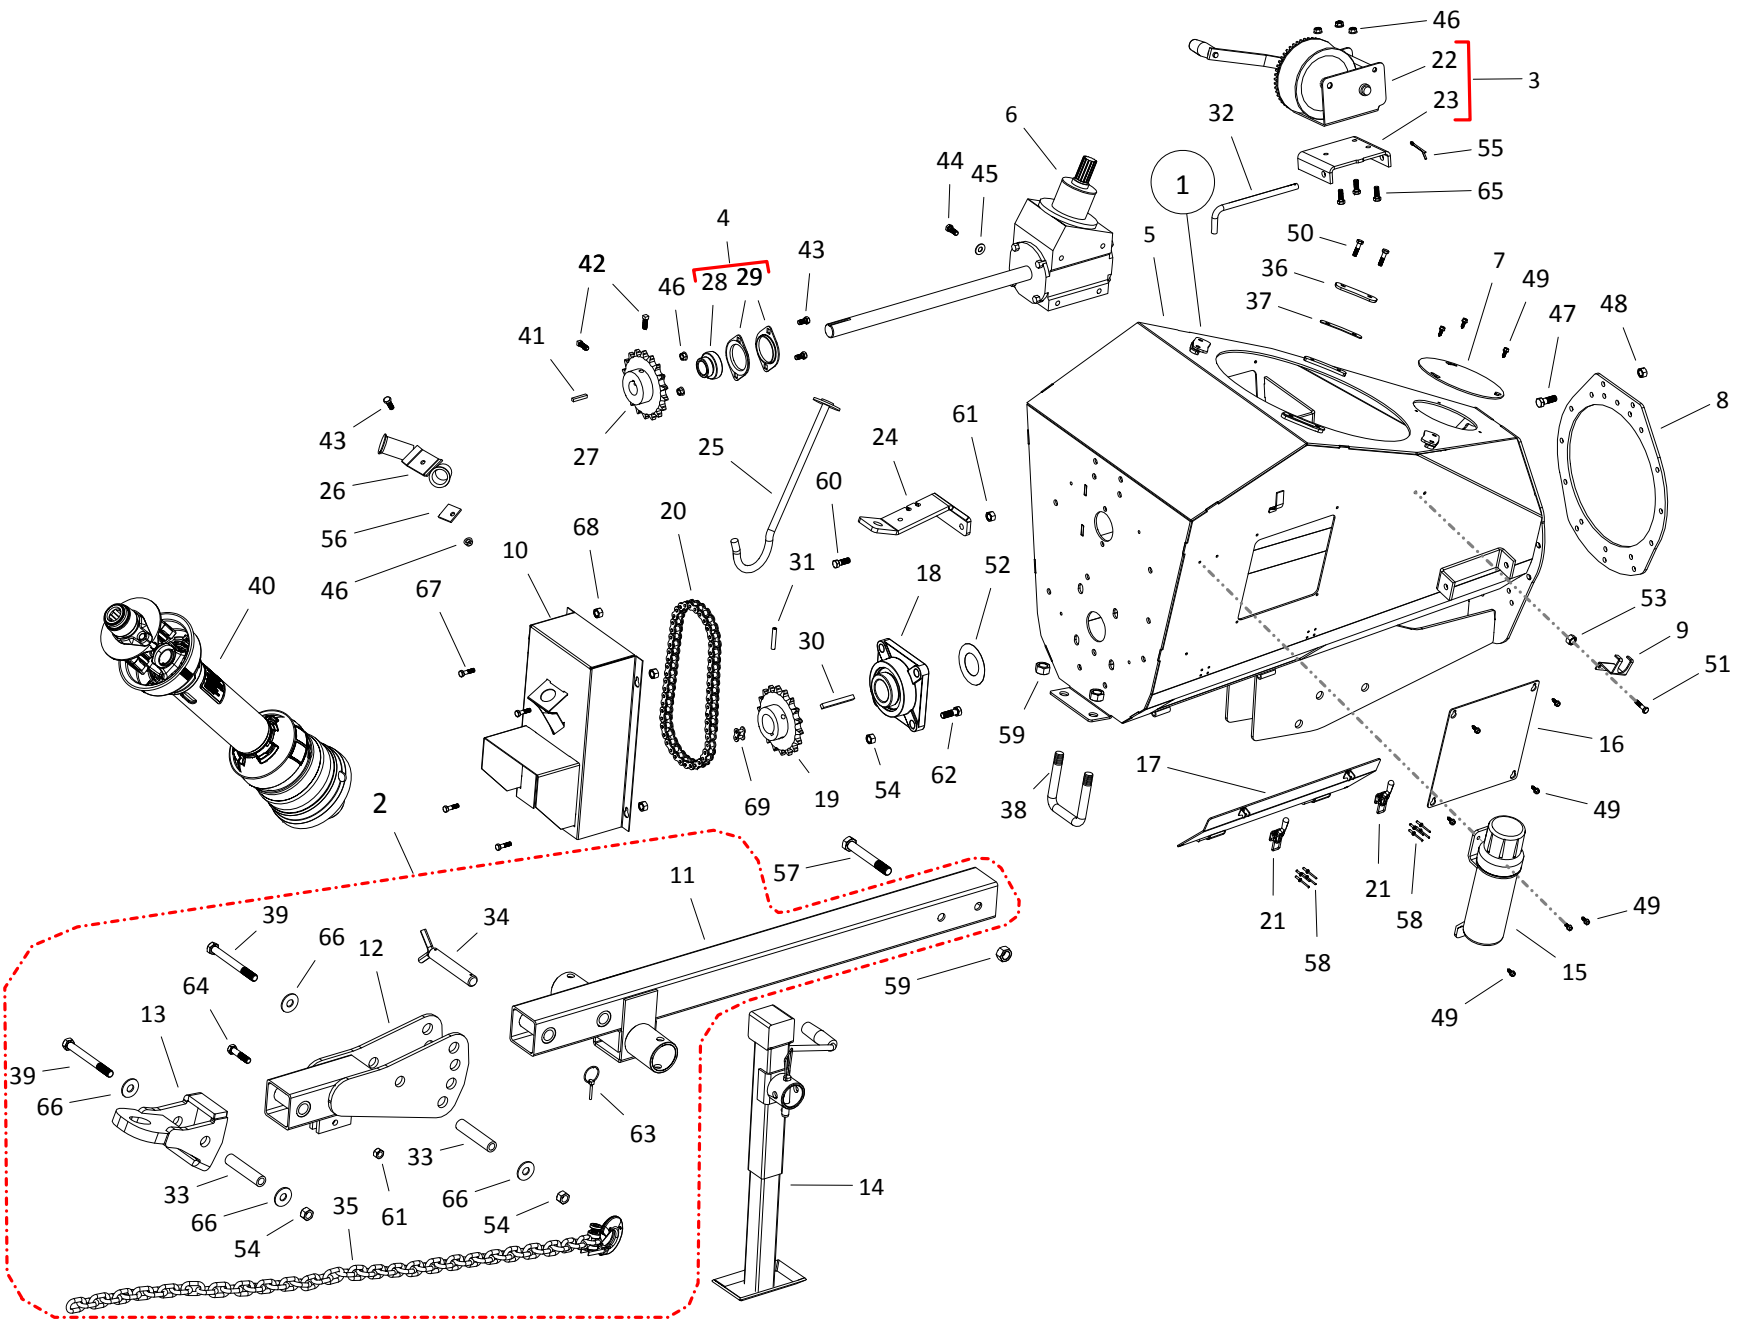

BOOT, MKX 13

ITEM	PART NO.	DESCRIPTION
1	10-29991	BOOT ASSEMBLY
2	10-22933	TOW BAR ASSEMBLY
3	10-22534	WINCH MOUNT ASSEMBLY
4	10-19322	1-1/4 FLANGE BEARING ONLY
5	10-29976	BOOT ONLY
6	10-29085	LOWER GEARBOX
7	10-17374	ACCESS COVER
8	10-29999	BOOT-TUBE ATTACH PLATE
9	10-21932	SHUTOFF VALVE HOLDER
10	10-20062	SPROCKET COVER
11	10-22876	LONG TOW BAR
12	10-22878	SHORT TOW BAR
13	10-22877	HITCH
14	10-28930	JACK
15	10-29755	WATERPROOF PLASTIC MANUAL HOLDER
16	10-20061	BOOT SERVICE DOOR
17	10-29982	BOOT CLEANOUT DOOR
18	10-20015	2" PILLOW BLOCK BEARING
19	10-18525	80B18 X 1-3/4 SPROCKET
20	10-19781	CHAIN,#80X37P (HEAVY)
21	10-20052	LATCH & CATCH
22	10-19152	WINCH & HANDLE
23	10-22533	WINCH BRACKET
24	10-20042	PTO BRACKET
25	10-18537	TRANSPORT SADDLE
26	10-17467	DOUBLE HOSE HOLDER (84'/94'/114' ONLY)
27	10-19779	80B18 X 1-1/4 SPROCKET
28	10-18853	1-1/4 FLANGE BEARING ONLY
29	10-18695	1-1/4" FLANGE, 2-HOLE
30	10-18541	3/8" X 3-3/8" SQUARE KEY
31	10-18546	COILED SPRING PIN 3/8 X 2-1/2 PLN.O
32	10-18074	MOUNT PIN
33	10-22882	TOW BAR BUSHING, PLATED
34	10-20768	TOW BAR PIN
35	10-20836	SAFETY CHAIN (52" LONG)
36	10-29166	SPOUT HEAD RETAINER
37	10-29152	LRG BOOT RETAINER SPACER
38	10-28487	UBOLTSQ3/4NCX3-1/2X5X1-1/2THDGR5PLT
39	10-20163	5/8" X 6" NC BOLT GR 5 PLTD
40	10-18455	BLACK END CV PTO SHFT (64'/74' ONLY)
40	10-29140	YELLOW END CV PTO SHAFT (84'/94'/114' ONLY)
41	10-19606	1/4" X 1-1/2" SQUARE KEY
42	10-29119	SETSCREW, 3/8" X 1" GR8 SQ HEAD
43	10-19540	3/8" X 3/4" NC BOLT GR 5 PLTD
44	10-19588	1/2" X 1-1/4" NC BOLT GR 5 PLTD
45	10-19605	1/2" LOCK WASHER PLTD
46	10-19596	3/8" SERRATED FLANGE NUT
47	10-18698	7/16" X 1-1/4" NC BOLT GR 8 PLTD
48	10-17593	7/16" NC NYLON LOCKNUT GR 5 YLW PLT
49	10-19274	#14 X 5/8" SMS AB GR 5 PLTD