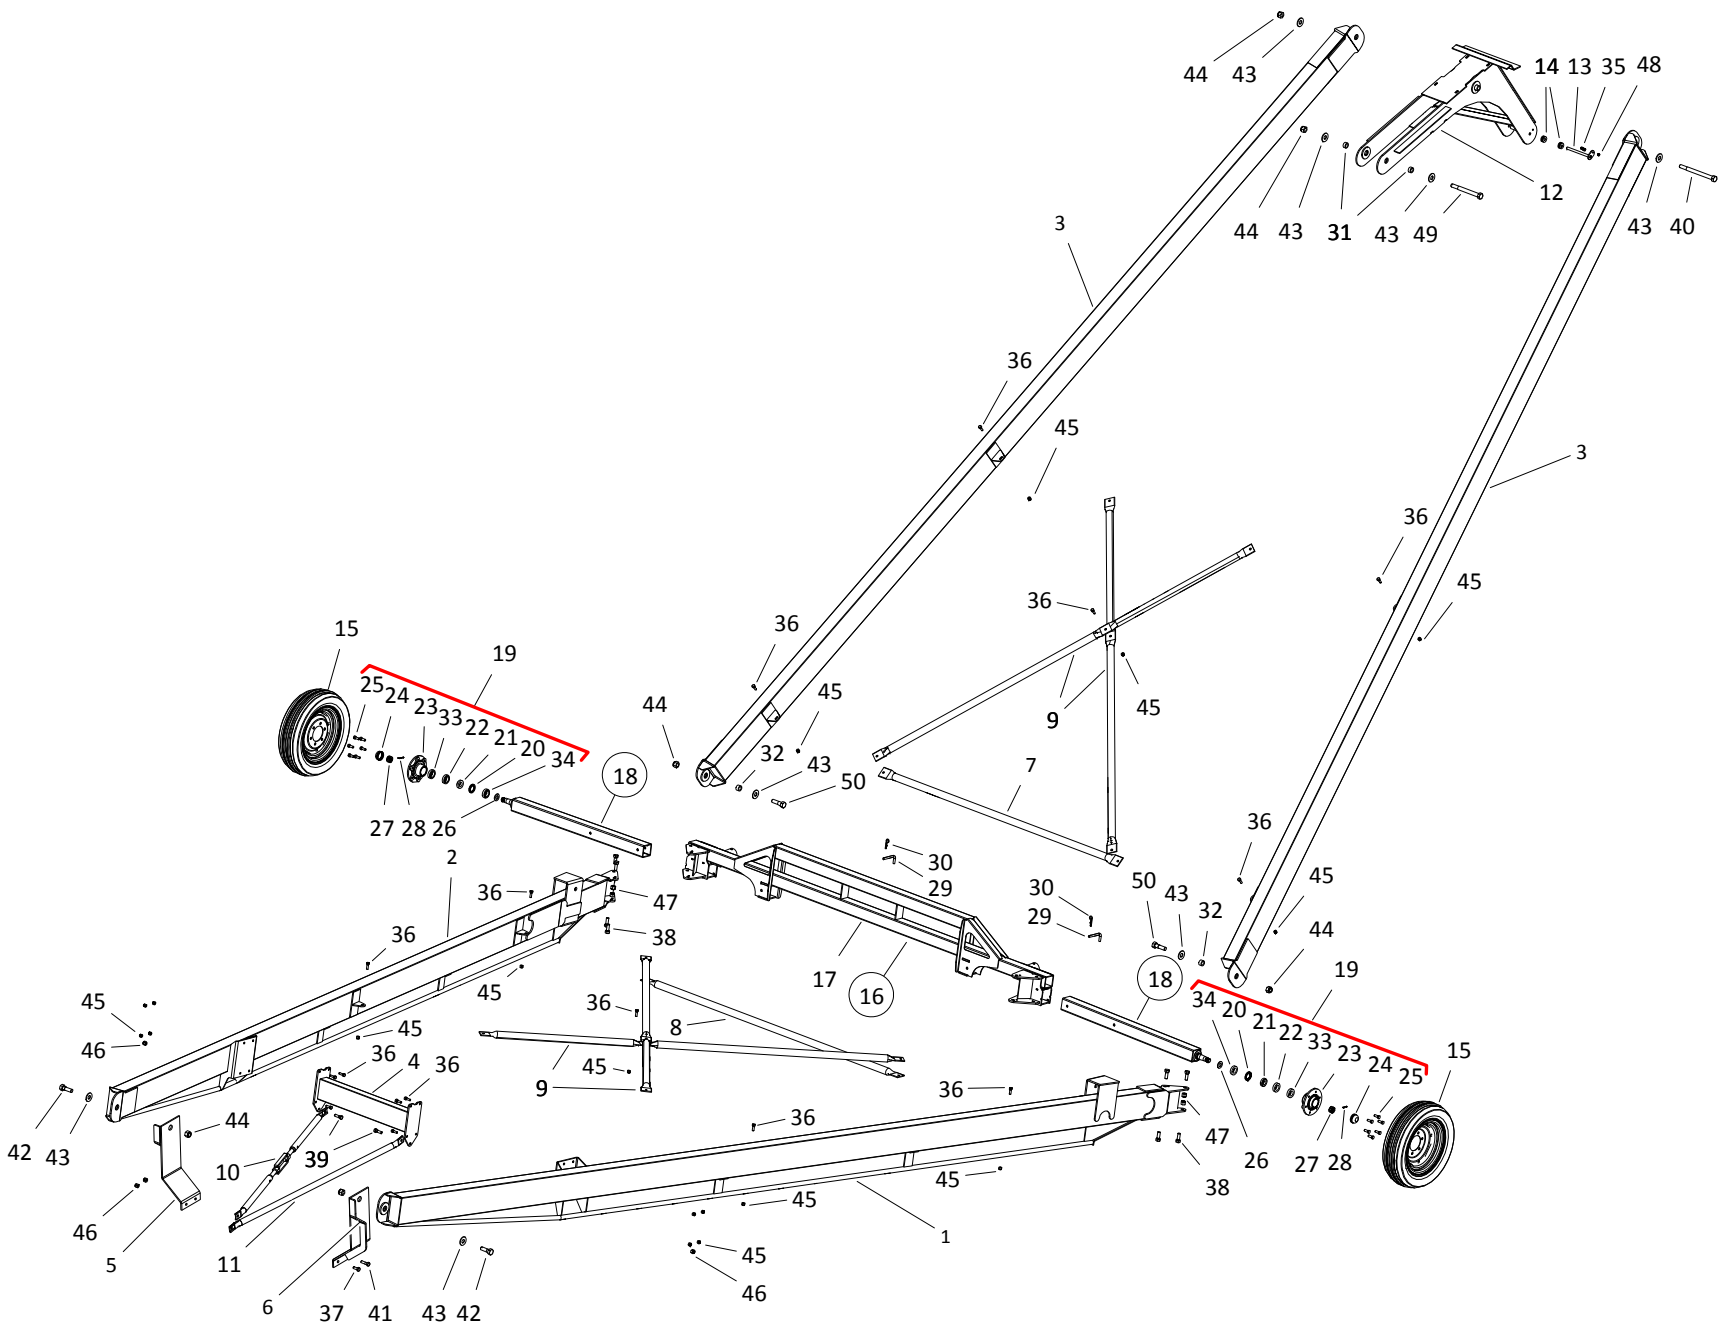

FRAME COMPONENTS, MKX13-94 (2020)

FRAME COMPONENTS, MKX13-94 (2020)

ITEM	PART NO.	DESCRIPTION
1	200462RD	MKX130-94 LWR ARM, RIGHT (2020)
2	200463RD	MKX130-94 LWR ARM, LEFT (2020)
3	200461RD	MKX130-94 UPPER ARM (2020)
4	10-20215	MKX 1394/114 SHORT CROSSMEMBER
5	10-21865	MKX1384/94/114 STABILIZER BRKT, LH
6	10-21866	MKX1384/94/114 STABILIZER BRKT, RH
7	200470RD	TUBE,MKX130-94 UPR ARM TIE BRC 2020
8	200471RD	TUBE,MKX130-94 LWR ARM TIE BRC 2020
9	200467RD	TUBE,MKX13-84/94/114 X-BRACE(2020)
10	10-22284	MKX130 ADJUSTABLE STABILIZER BRACE
11	10-20255	MKX130 STABILIZER BRACE
12	10-20214	MKX130 LIFT ASSIST
13	10-23029	MKX130 LIFT ASSIST LOWER PIN
14	10-23079	CABLE THIMBLE PULLEY
15	10-29015	16 X 6 X 6 BOLT WHEEL ASSEMBLY
16	10-22624	MKX130 AXLE ASSY, 1 PIECE
17	10-22622	MKX130 AXLE ONLY, 1 PIECE
18	10-29961	MKX1384/94/114 AXLE EXTENSION, RED
19	10-17013	HUB ASSEMBLY
20	10-17006	HUB SEAL
21	10-19265	CONE BEARING
22	10-17007	LG HUB BEARNG
23	10-17009	6 BOLT HUB, MK130
24	10-17012	DUST CAP
25	10-17561	1/2" X 1-1/4" WHEEL BOLT
26	10-17010	1" SAE WASHER PLAIN
27	10-17011	1" NF SLOTTED NUT PLAIN
28	10-19271	COTTER PIN 1/8 X 1-1/2 C.ZINC PLTD
29	10-19648	SADDLE PIN
30	10-19463	210 HITCH PIN
31	10-20297	MKX130 SPACER BUSHING, SHORT
32	10-20360	MKX130 SPACER BUSHING, MEDIUM
33	10-17008	LARGE HUB CUP
34	10-19266	CUP
35	10-19975	3/8" X 1-1/4" NC BOLT GR 5 PLTD
36	10-19589	1/2" X 1-1/2" NC BOLT GR 8 PLTD
37	10-19590	5/8" X 1-1/2" NC BOLT GR 8 PLTD
38	10-19592	3/4" X 2" NC BOLT GR 8 PLTD
39	10-19991	5/8" X 2" NC BOLT GR 8 PLTD
40	10-20303	1" X 12" NC BOLT GR 8 PLTD
41	10-27484	5/8" X 2-1/4" NC BOLT GR 8 PLTD
42	10-28484	1" X 3" NC BOLT GRADE 5 PLTD
43	10-17020	1" FLAT WASHER PLTD
44	10-17019	1" NC NYLON LOCKNUT PLTD
45	10-17750	1/2" NC NYLON LOCKNUT GR 5 YLW PLTD
46	10-19600	5/8" NC NYLON LOCKNUT PLTD
47	10-19601	3/4" NC NYLON LOCKNUT PLTD
48	10-17402	3/8" NC NYLON LOCKNUT PLTD
49	10-17015	1" X 10" NC BOLT GR 8 PLTD
50	10-17016	1" X 3-1/2" NC BOLT GR 8 PLTD