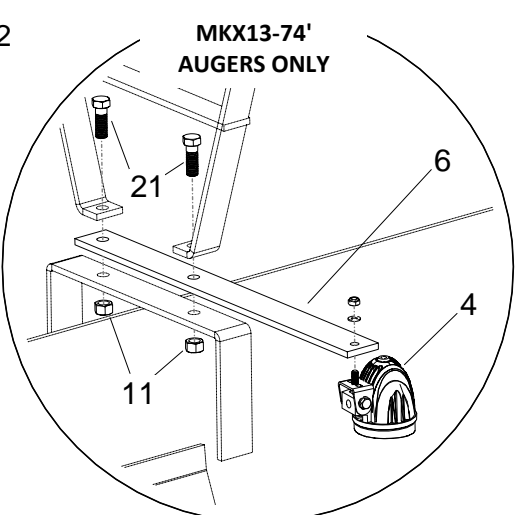

WORK LIGHT KIT, 64 (A349) | 74 (A351)

ITEM	PART NO.	DESCRIPTION
1	10-22695	WORK LIGHT HARNESS, 64
1	10-22696	WORK LIGHT HARNESS, 74
2	10-22687	TRACTOR PLUG EXTENSION HARNESS
3	10-22286	TRANSPORT CHAIN LUG
4	10-22394	MINI FLOOD LAMP, LEDWD-1L10 (INCLUDES HARDWARE)
5	10-22395	FLOOD LAMP, LEDWD-2L20 (INCLUDES HARDWARE)
6	10-22969	LIGHT BRACKET, 1374
7	10-21537	GULP, HOSE CLAMP
8	10-18987	HALF CLAMP, 13"
9	10-22396	8-18 X 3/4" TEK SCREW
10	10-18698	BOLT, 7/16" X 1-1/4"
11	10-19598	LOCKNUT, 7/16"
12	10-22399	SWITCH BOX ONLY
13	10-22427	LEAD CONNECTOR, DEUTSCH DT06-2S (NOT SHOWN)
14	10-22446	BUSS AGC 20A FUSE (NOT SHOWN)
15	10-28665	7 PIN HIGHWAY TRACTOR CONNECTOR
16	10-23124	8 WAY PLUG, AT06-08SA
17	10-23125	8 WAY RECEPTACLE, AT04-08PA
18	10-23126	WEATHER PACK TOWER, 6 POS (NOT SHOWN)
19	10-23127	WEATHER PACK SHROUD, 6 POS (NOT SHOWN)
20	10-23128	DEUTSCH 2 WAY CAP, 1011-344-0205 (NOT SHOWN)
21	10-28744	BOLT, 7/16" X 1-1/2"
22	10-24355	WEATHERPROOF TOGGLE SWITCH
23	05-A349	MKX1364 WORK LIGHT KIT
23	05-A351	MKX1374 WORK LIGHT KIT