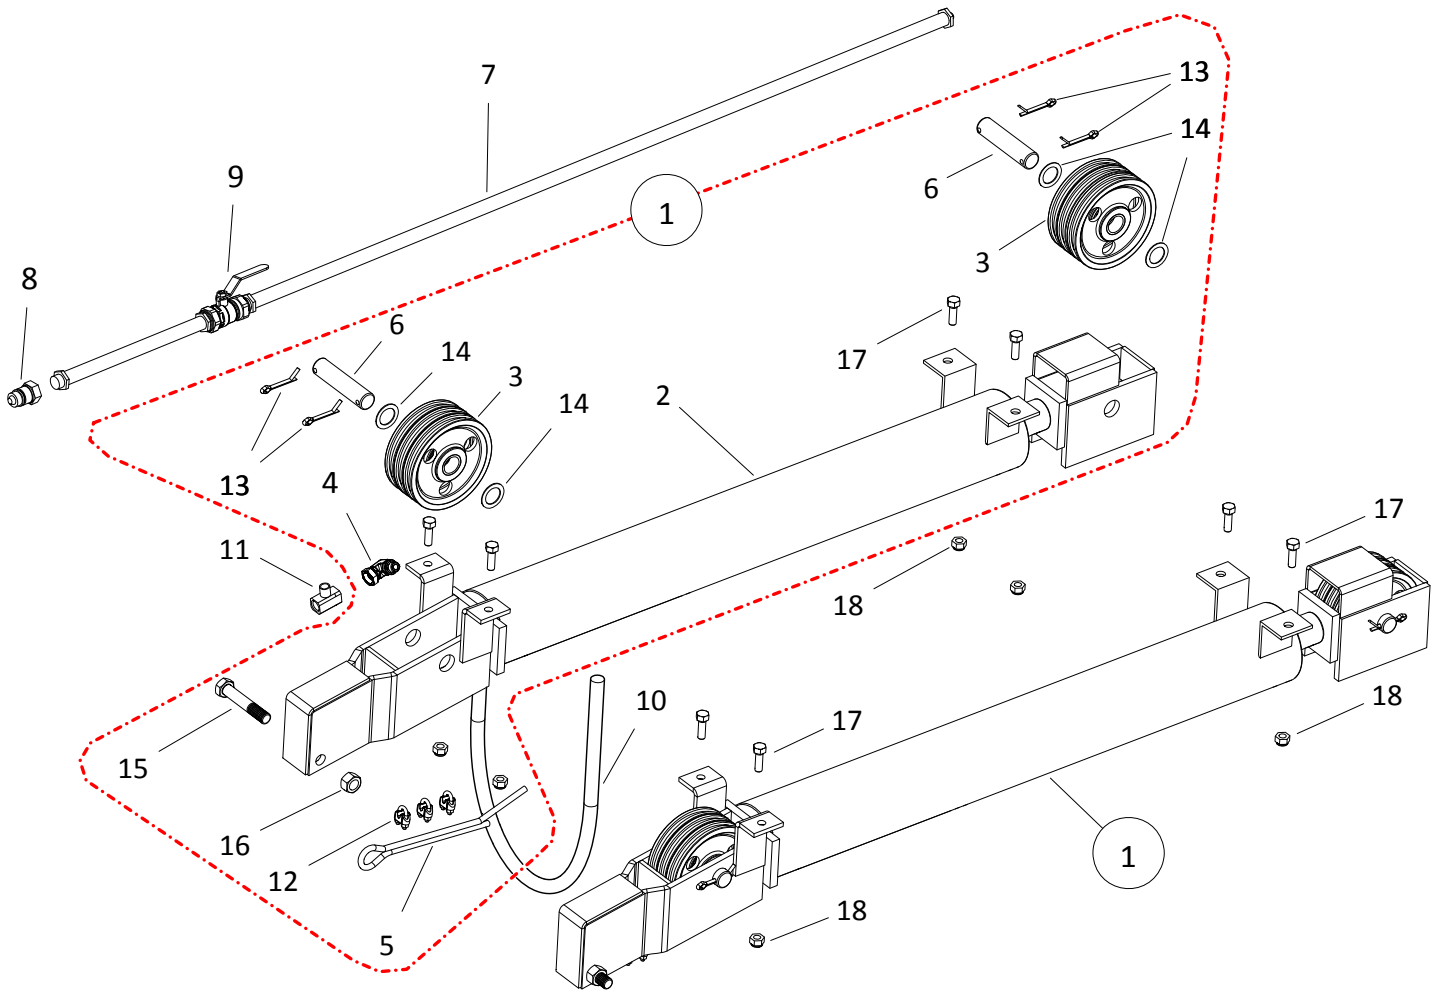

HYDRAULIC LIFT COMPONENTS, MKX13-64 (2020)

ITEM	PART NO.	DESCRIPTION
1	10-18034	CYLINDER ASSEMBLY
2	10-19916	CYLINDER ONLY
3	10-19918	PULLEY, 5.5, CYL
4	10-22191	STEEL ELBOW 6MORB X 3/8 F NPSM
5	10-18043	LIFT CABLE
6	10-18089	HYD CYLINDER PIN
7	10-20318	MKX64 CYL HOSE ASSEMBLY
8	9900047	PIONEER COUPLER
9	10-18084	BALL VALVE
10	10-18739	3/8" X 16" HYDRAULIC HOSE
11	10-18736	3/8 STREET TEE
12	10-19333	5/16" CABLE CLAMP (YELLOW ZINC)
13	10-18098	COTTER PIN 1/4 X 1-3/4 C.ZINC PLTD
14	10-18097	1" RIM WASHER PLTD
15	10-18093	5/8" X 3-1/2" NC BOLT GR 5 PLTD
16	10-19600	5/8" NC NYLON LOCKNUT PLTD
17	10-18698	7/16" X 1-1/4" NC BOLT GR 8 PLTD
18	10-17593	7/16" NC NYLON LOCKNUT GR 5 YLW PLT