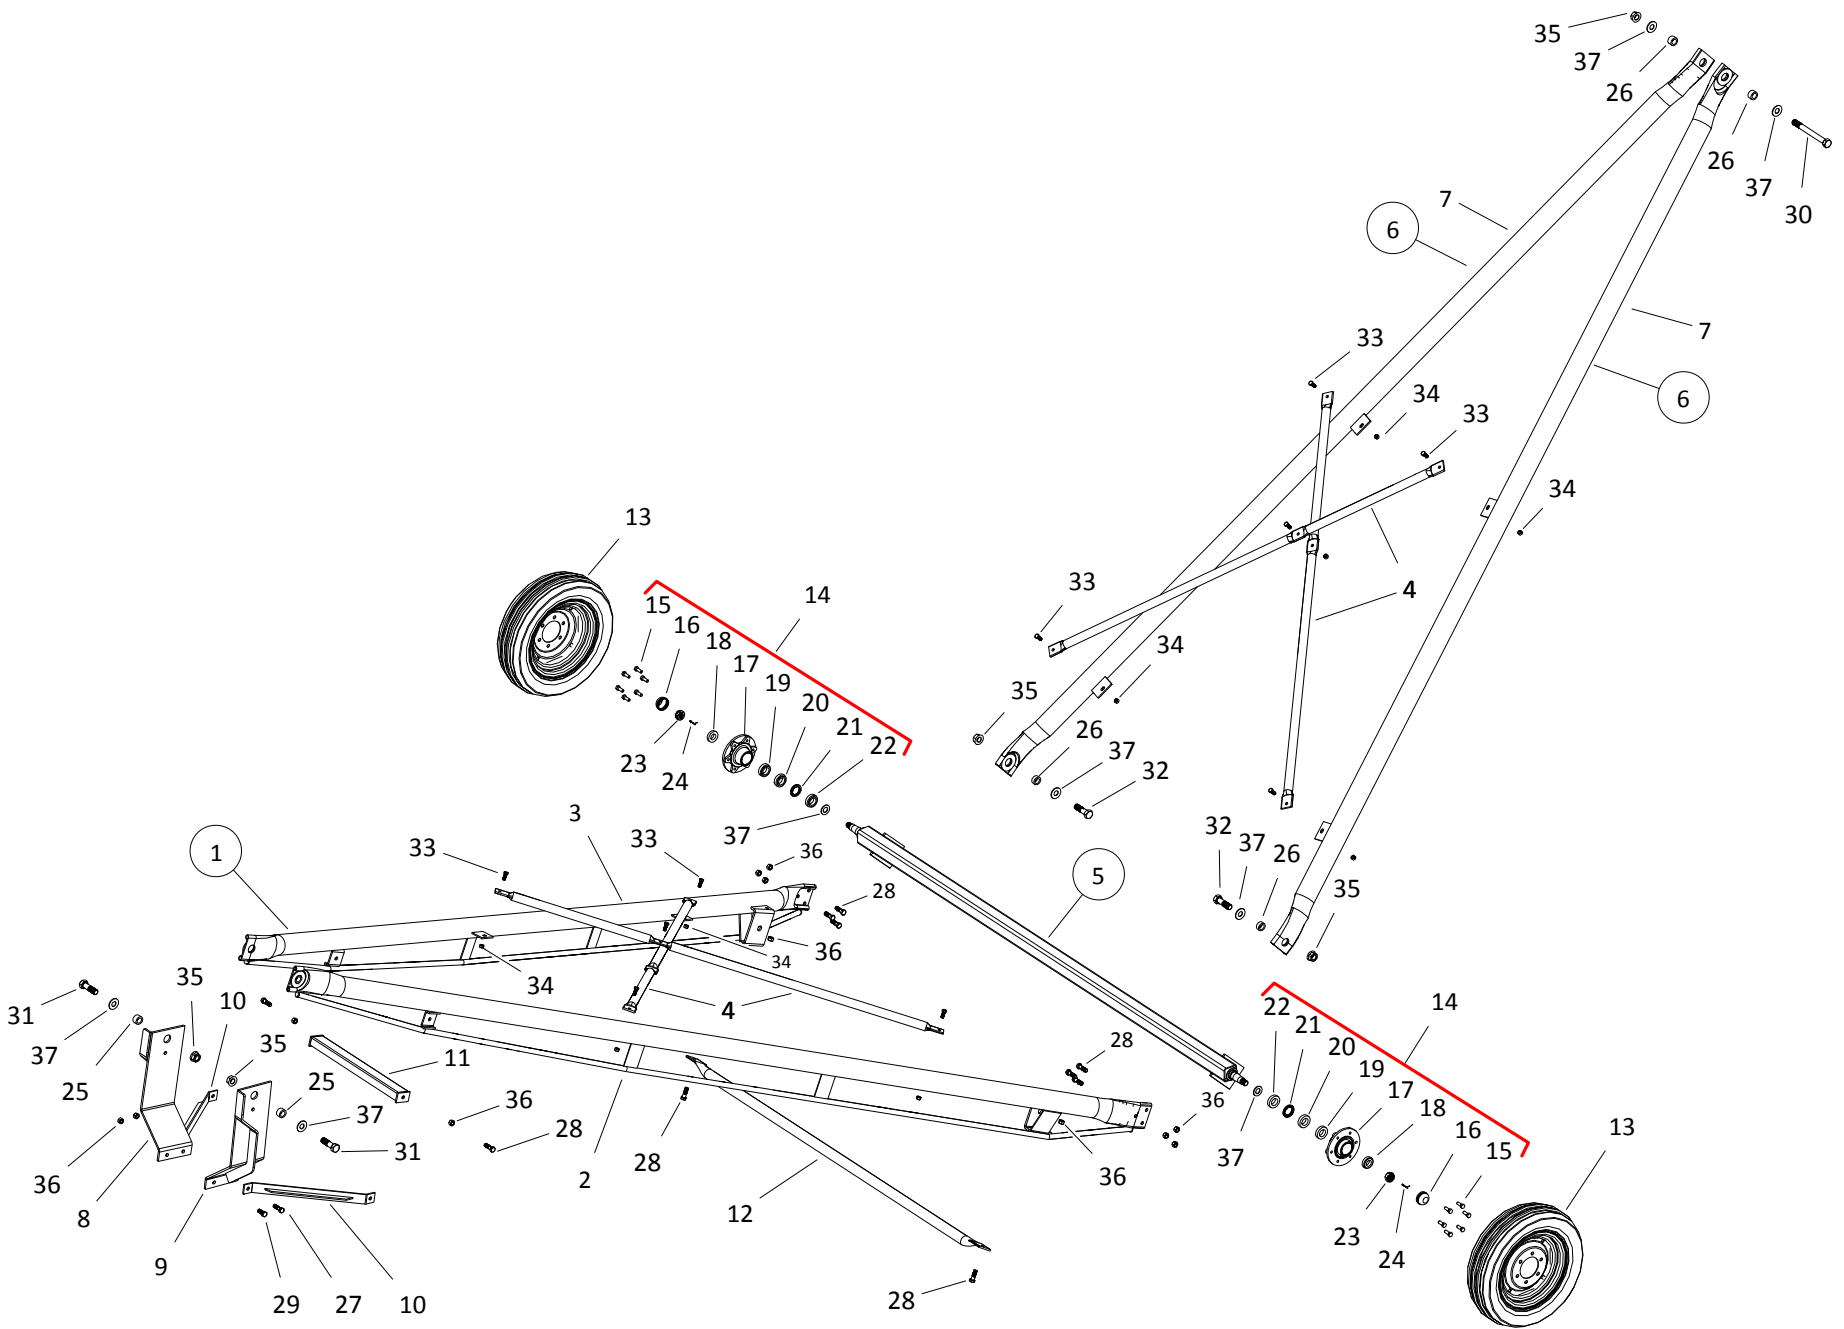

FRAME COMPONENTS, MKX13-74 (2020)

FRAME COMPONENTS, MKX13-74 (2020)

ITEM	PART NO.	DESCRIPTION
1	200906	LOWER FRAME BUNDLE (2020)
2	10-20190	LOWER FRAME, RIGHT
3	10-20189	LOWER FRAME, LEFT
4	10-20188	CROSSBRACE
5	10-17038	AXLE
6	10-20193	UPPER FRAME BUNDLE
7	10-20192	UPPER REACH ARM
8	10-21868	STABILIZER BRACKET, LH
9	10-21867	STABILIZER BRACKET, RH
10	10-17000	STABILIZER BRACE
11	10-18999	SHORT CROSSMEMBER
12	10-17039	CROSSMEMBER
13	10-29015	16 X 6 X 6 BOLT WHEEL ASSEMBLY
14	10-17013	HUB ASSEMBLY
15	10-17561	1/2" X 1-1/4" WHEEL BOLT
16	10-17012	DUST CAP
17	10-17009	HUB, 6-BOLT
18	10-19265	CONE BEARING
19	10-17008	CUP TIMKEN #LM 29710
20	10-17007	LG HUB BEARNG
21	10-17006	HUB SEAL
22	10-19266	CUP
23	10-17011	1" NF SLOTTED NUT PLAIN
24	10-19271	COTTER PIN 1/8 X 1-1/2 C.ZINC PLTD
25	10-17563	BUSHING
26	10-17021	SHORT SPACER BUSHING
27	10-27484	5/8" X 2-1/4" NC BOLT GR 8 PLTD
28	10-19991	5/8" X 2" NC BOLT GR 8 PLTD
29	10-19590	5/8" X 1-1/2" NC BOLT GR 8 PLTD
30	10-17015	1" X 10" NC BOLT GR 8 PLTD
31	10-22144	1" X 3-3/4" NC BOLT GR 8 PLTD
32	10-17016	1" X 3-1/2" NC BOLT GR 8 PLTD
33	10-19588	1/2" X 1-1/4" NC BOLT GR 5 PLTD
34	10-17750	1/2" NC NYLON LOCKNUT GR 5 YLW PLTD
35	10-17019	1" NC NYLON LOCKNUT PLTD
36	10-19600	5/8" NC NYLON LOCKNUT PLTD
37	10-17010	1" SAE WASHER PLAIN