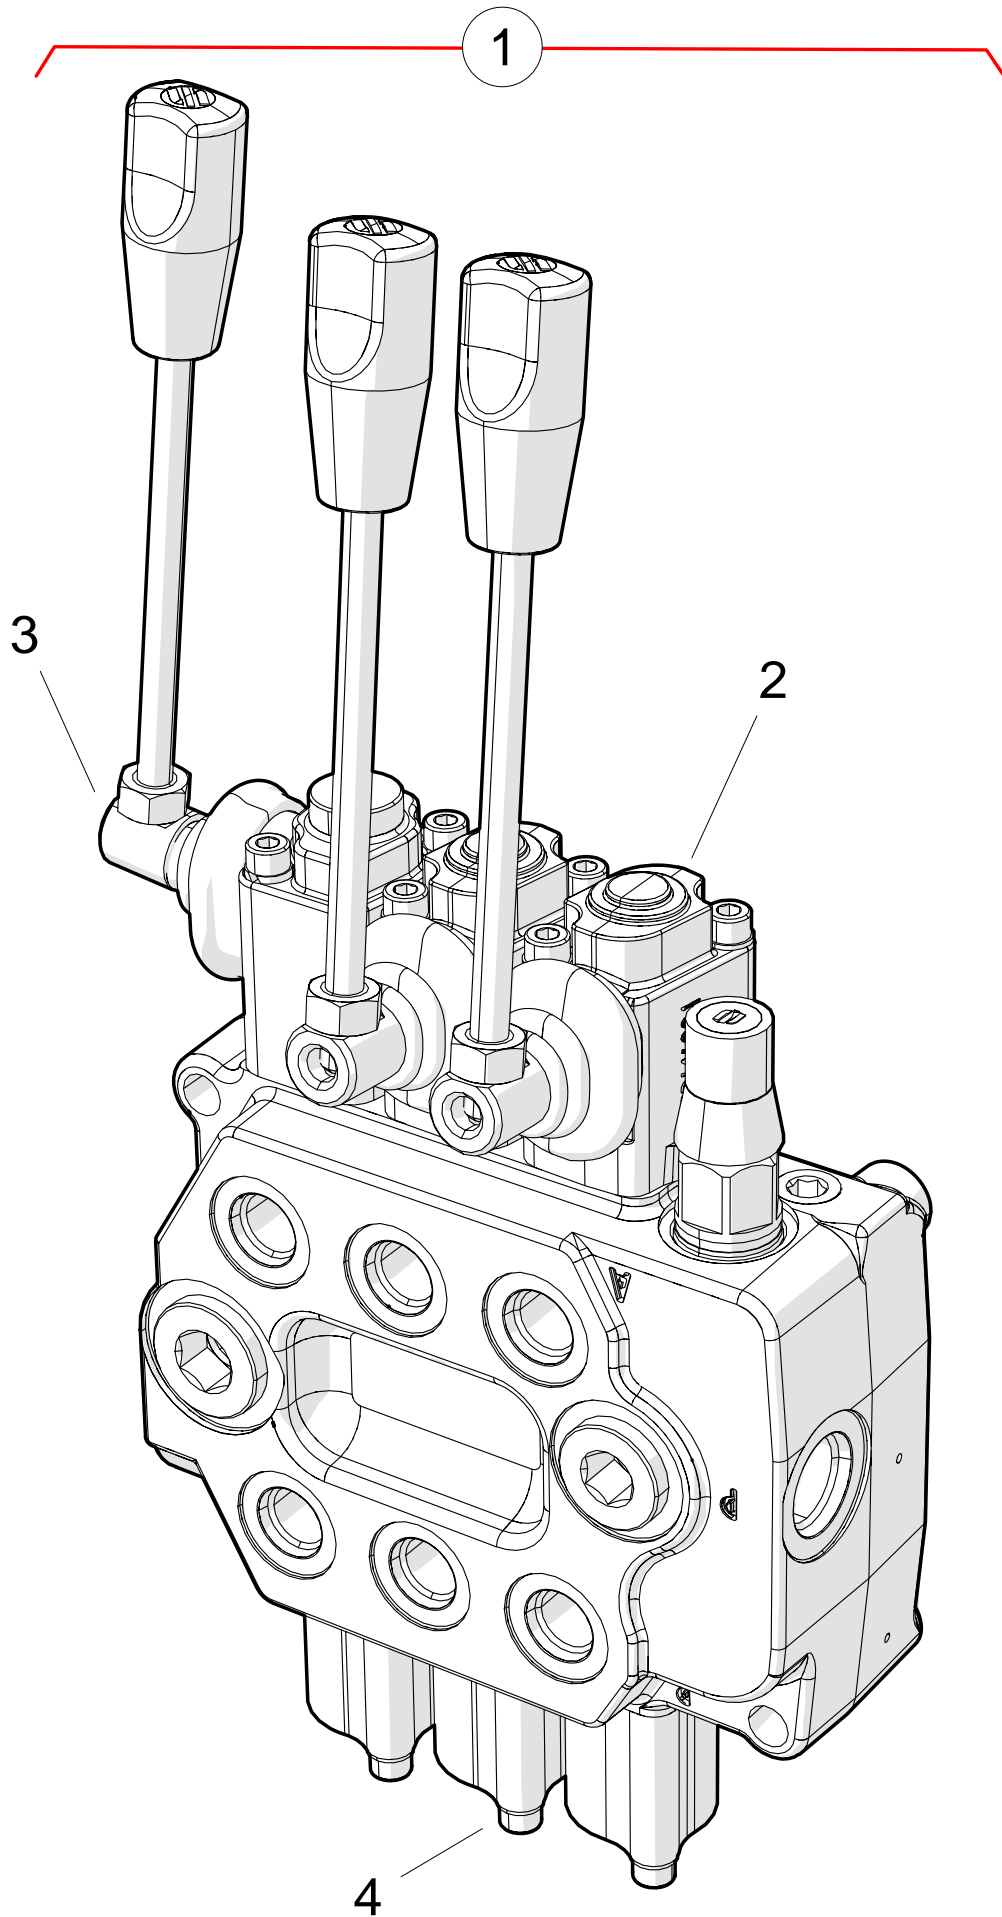

VALVE (22839)

VALVE (22839)

ITEM	PART NO.	DESCRIPTION
1	10-22839	3 SPOOL VALVE
2	10-20401	SALAMI LEVER BOX KIT
3	10-23725	LEVER BOX 90 DEG
4	10-23726	SPOOL SPRING RETURN KIT