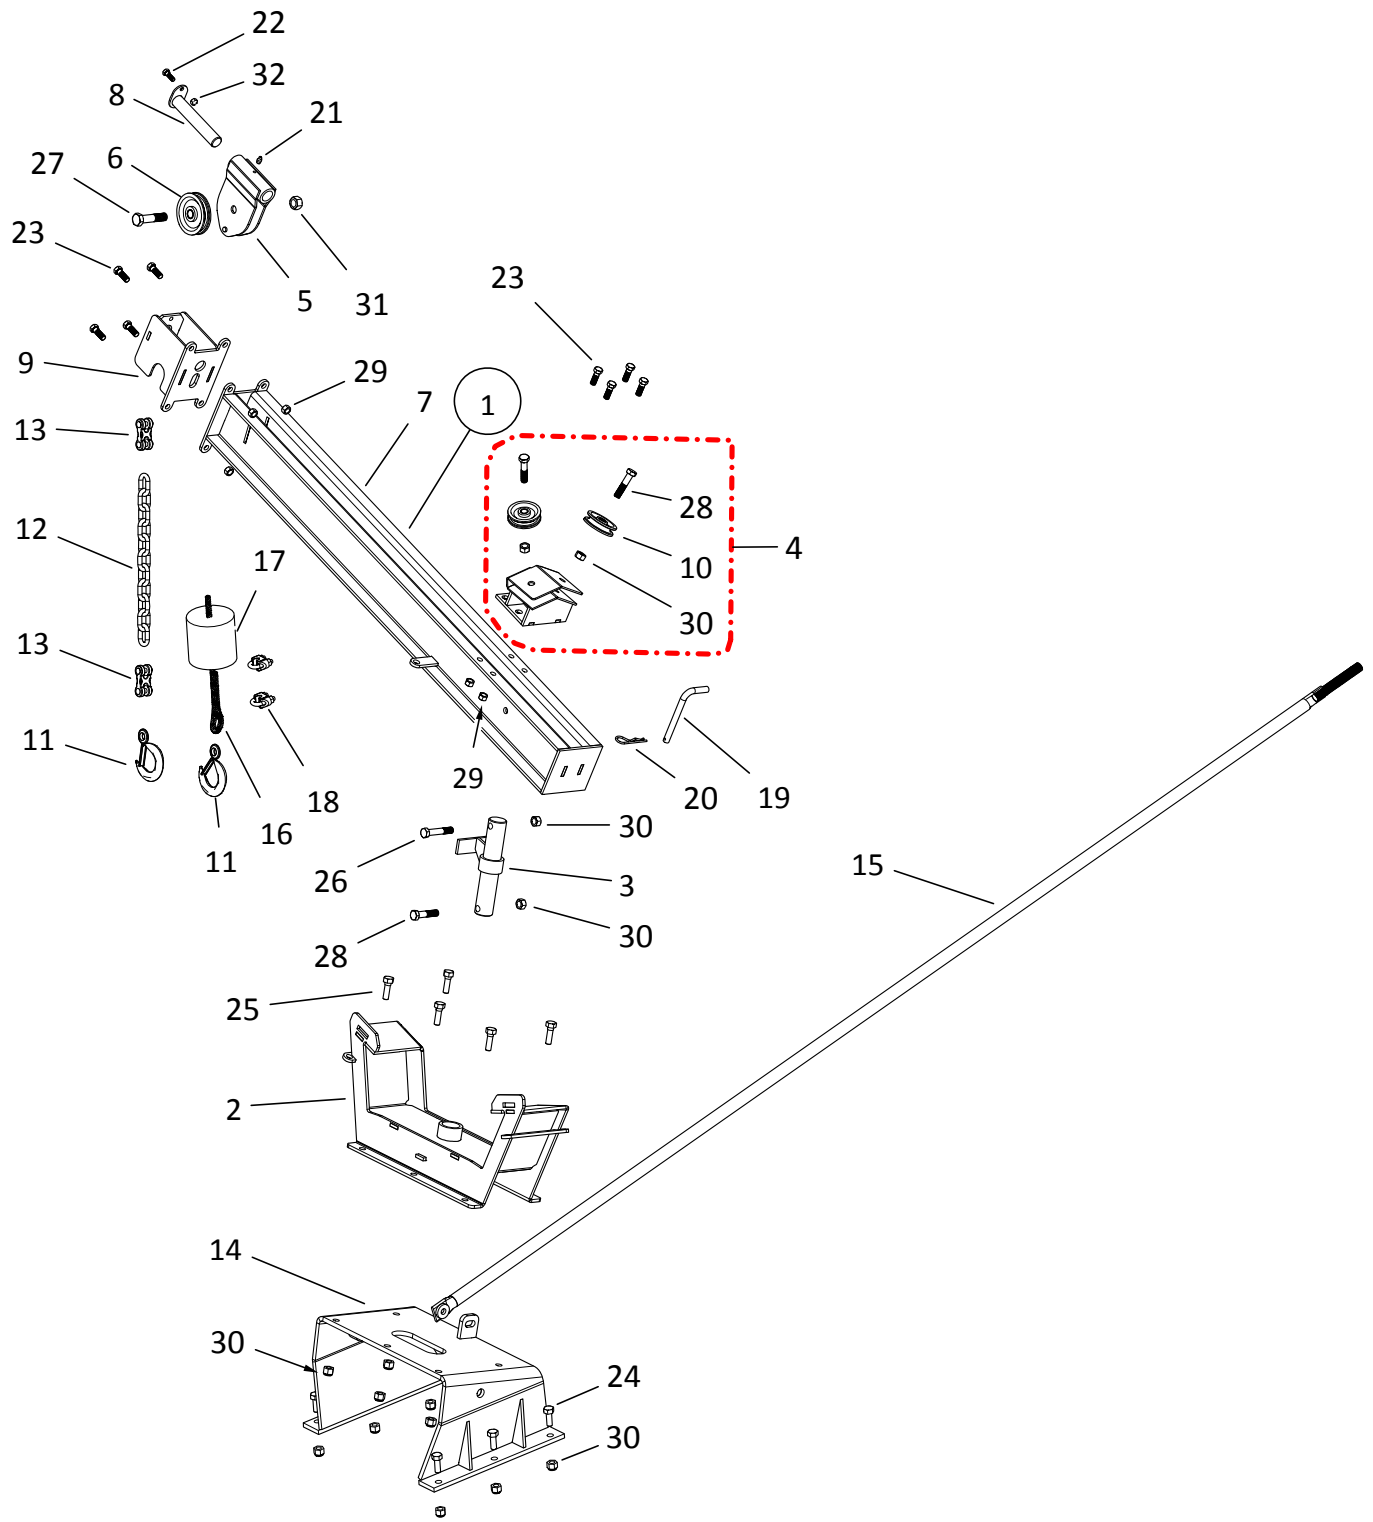

LIFT ARM COMPONENTS, MKX 13 (15 ft SWING)

LIFT ARM COMPONENTS, MKX 13 (15 ft SWING)

ITEM	PART NO.	DESCRIPTION
1	10-22982	LIFT ARM ASSEMBLY, 2017
2	10-20664	LIFT ARM BASE
3	10-20667	LIFT ARM SWIVEL
4	10-20668	LIFT ARM PULLEY GUIDE
5	10-22983	LIFT ARM SLEEVE ASSEMBLY, 2017
6	10-22987	LIFT ARM PULLEY ASSEMBLY, 2017
7	10-22989	LIFT ARM ONLY, 2017
8	10-22990	LIFT ARM PULLEY PIN
9	10-23045	LIFT ARM CABLE SUPPORT
10	10-21494	LIFT ARM PULLEY ASSEMBLY
11	10-28997	1/2T EYE HOIST HOOK PAINTED W/LATCH
12	10-22793	5/16 GRADE 30 CHAIN X 11 LINK, PLTD
13	10-20083	5/16" MID LINK
14	10-21769	13" BOLT ON LIFT ARM MOUNT
15	200524RD	CROSS BRACE (84'/94'/114' ONLY)
16	10-17376	HOPPER CABLE
17	10-20793	HOPPER WEIGHT
18	10-19147	1/4" CABLE CLAMP
19	10-19648	SADDLE PIN
20	10-19463	HITCH PIN
21	10-19222	GREASE FTG ZERK 1/4-28 SAE CZ PLTD
22	10-18091	5/16" X 1" NC BOLT GR 2 PLTD
23	10-18698	7/16" X 1-1/4" NC BOLT GR 8 PLTD
24	10-19588	1/2" X 1-1/4" NC BOLT GR 5 PLTD
25	10-19589	1/2" X 1-1/2" NC BOLT GR 8 PLTD
26	10-19798	1/2" X 2-3/4" NC BOLT GR 8 PLTD
27	10-29251	5/8" X 2-3/4" NC BOLT GR 8 PLTD
28	9900560	1/2" X 2-1/4" NC BOLT GR 5 PLTD
29	10-19598	7/16" NC NYLON LOCKNUT GR 2 PLTD
30	10-19599	1/2" NC NYLON LOCKNUT GR 2 PLTD
31	10-19600	5/8" NC NYLON LOCKNUT PLTD
32	10-19980	5/16" NC NYLON LOCKNUT PLTD