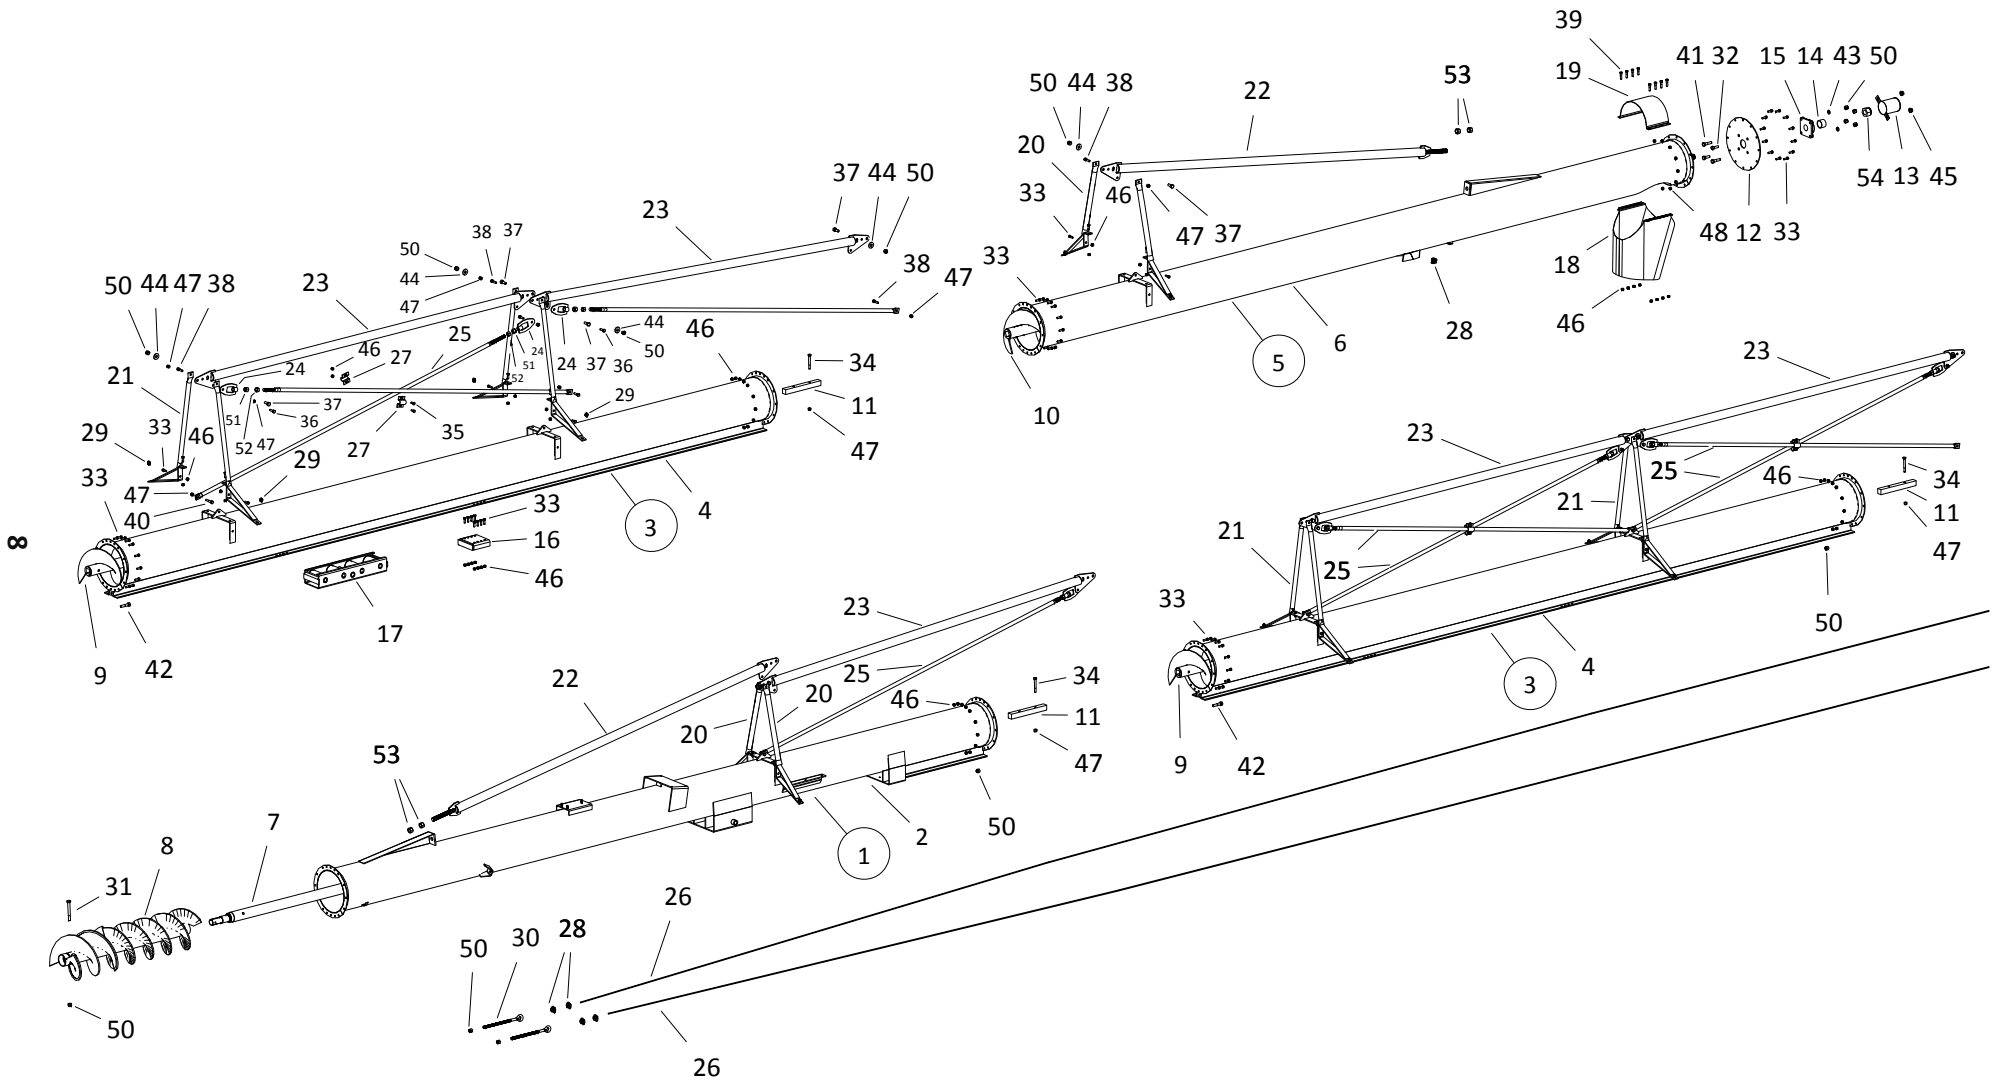

TUBE & TRUSS COMPONENTS, MKX 13-84 (2020)

TUBE & TRUSS COMPONENTS, MKX 13-84 (2020)

ITEM	PART NO.	DESCRIPTION
1	200427YL	LOWER TUBE BUNDLE (2020)
2	200428YL	LOWER TUBE (2020)
3	200432YL	MKX13-84/94/114 MID TUBE BDL (2020)
4	200433YL	MKX13-84/94/114 MID TUBE (2020)
5	200429YL	MKX13-84/94/114 UPR TUBE BDL (2020)
6	200430YL	MKX13-84/94/114 UPPER TUBE (2020)
7	10-29989	LOWER FLIGHT W/BOOT FLIGHT
8	10-29964	BOOT FLIGHT
9	10-29987	MIDDLE FLIGHT
10	10-29986	UPPER FLIGHT
11	10-29985	FLIGHT CONNECTING SHAFT
12	10-29231	FLIGHT BEARING MNT PLATE
13	10-27576	THRUST ADJUSTER COVER
14	10-21171	BUSHING, MKX130 THRUST ADJUS
15	10-18518	1-3/4 PILLOW BLOCK BEARING
16	10-20296	TRACK STOP
17	10-20295WH	TRACK SHOE, RED
18	200423RD	2-PIECE SPOUT
19	10-27455	12-3/4" HITCH RING
20	10-17459	LOW TRUSS BRACKET
21	10-17460	HIGH TRUSS BRACKET
22	200419RD	TOP TRUSS - END
23	200418RD	TOP TRUSS - COMMON
24	200416RD	CROSS BRACE SHACKLE
25	200421RD	CROSS BRACE - LONG
26	10-20085	TRUSS CABLE
27	10-17405	CROSSBRACE CLAMP
28	10-18990	3/8" CABLE CLAMP
29	10-19333	5/16" CABLE CLAMP (YELLOW ZINC)
30	200531	5/8" X 14-1/2" EYE BOLT PLTD
31	10-17632	5/8" X 5-1/2" NC BOLT GR 8 PLTD
32	10-18544	5/8" X 1-3/4" NC BOLT GR 5 PLTD
33	10-18698	7/16" X 1-1/4" NC BOLT GR 8 PLTD
34	10-18947	1/2" X 4" NC BOLT GR 8 PLTD
35	10-19542	7/16" X 1" NC BOLT GR 5 PLTD
36	10-19589	1/2" X 1-1/2" NC BOLT GR 8 PLTD
37	10-19590	5/8" X 1-1/2" NC BOLT GR 8 PLTD
38	10-19974	1/2" X 1-3/4" NC BOLT GR 8 PLTD
39	10-19981	7/16" X 1-3/4" NC BOLT GR 8 PLTD
40	10-20772	1/2" X 2-1/2" GR8 PLTD
41	10-27589	5/8" X 2-1/2" NC BOLT GR 8 PLTD
42	10-29251	5/8" X 2-3/4" NC BOLT GR 8 PLTD
43	10-17262	5/8" LOCK WASHER PLTD
44	10-19966	5/8" FLAT WASHER PLTD
45	10-27588	5/8" NC SERRATED FLANGE NUT PLTD
46	10-17593	7/16" NC NYLON LOCKNUT GR 5 YLW PLT
47	10-17750	1/2" NC NYLON LOCKNUT GR 5 YLW PLTD
48	10-19598	7/16" NC NYLON LOCKNUT GR 2 PLTD
50	10-19600	5/8" NC NYLON LOCKNUT PLTD
51	10-19601	3/4" NC NYLON LOCKNUT PLTD