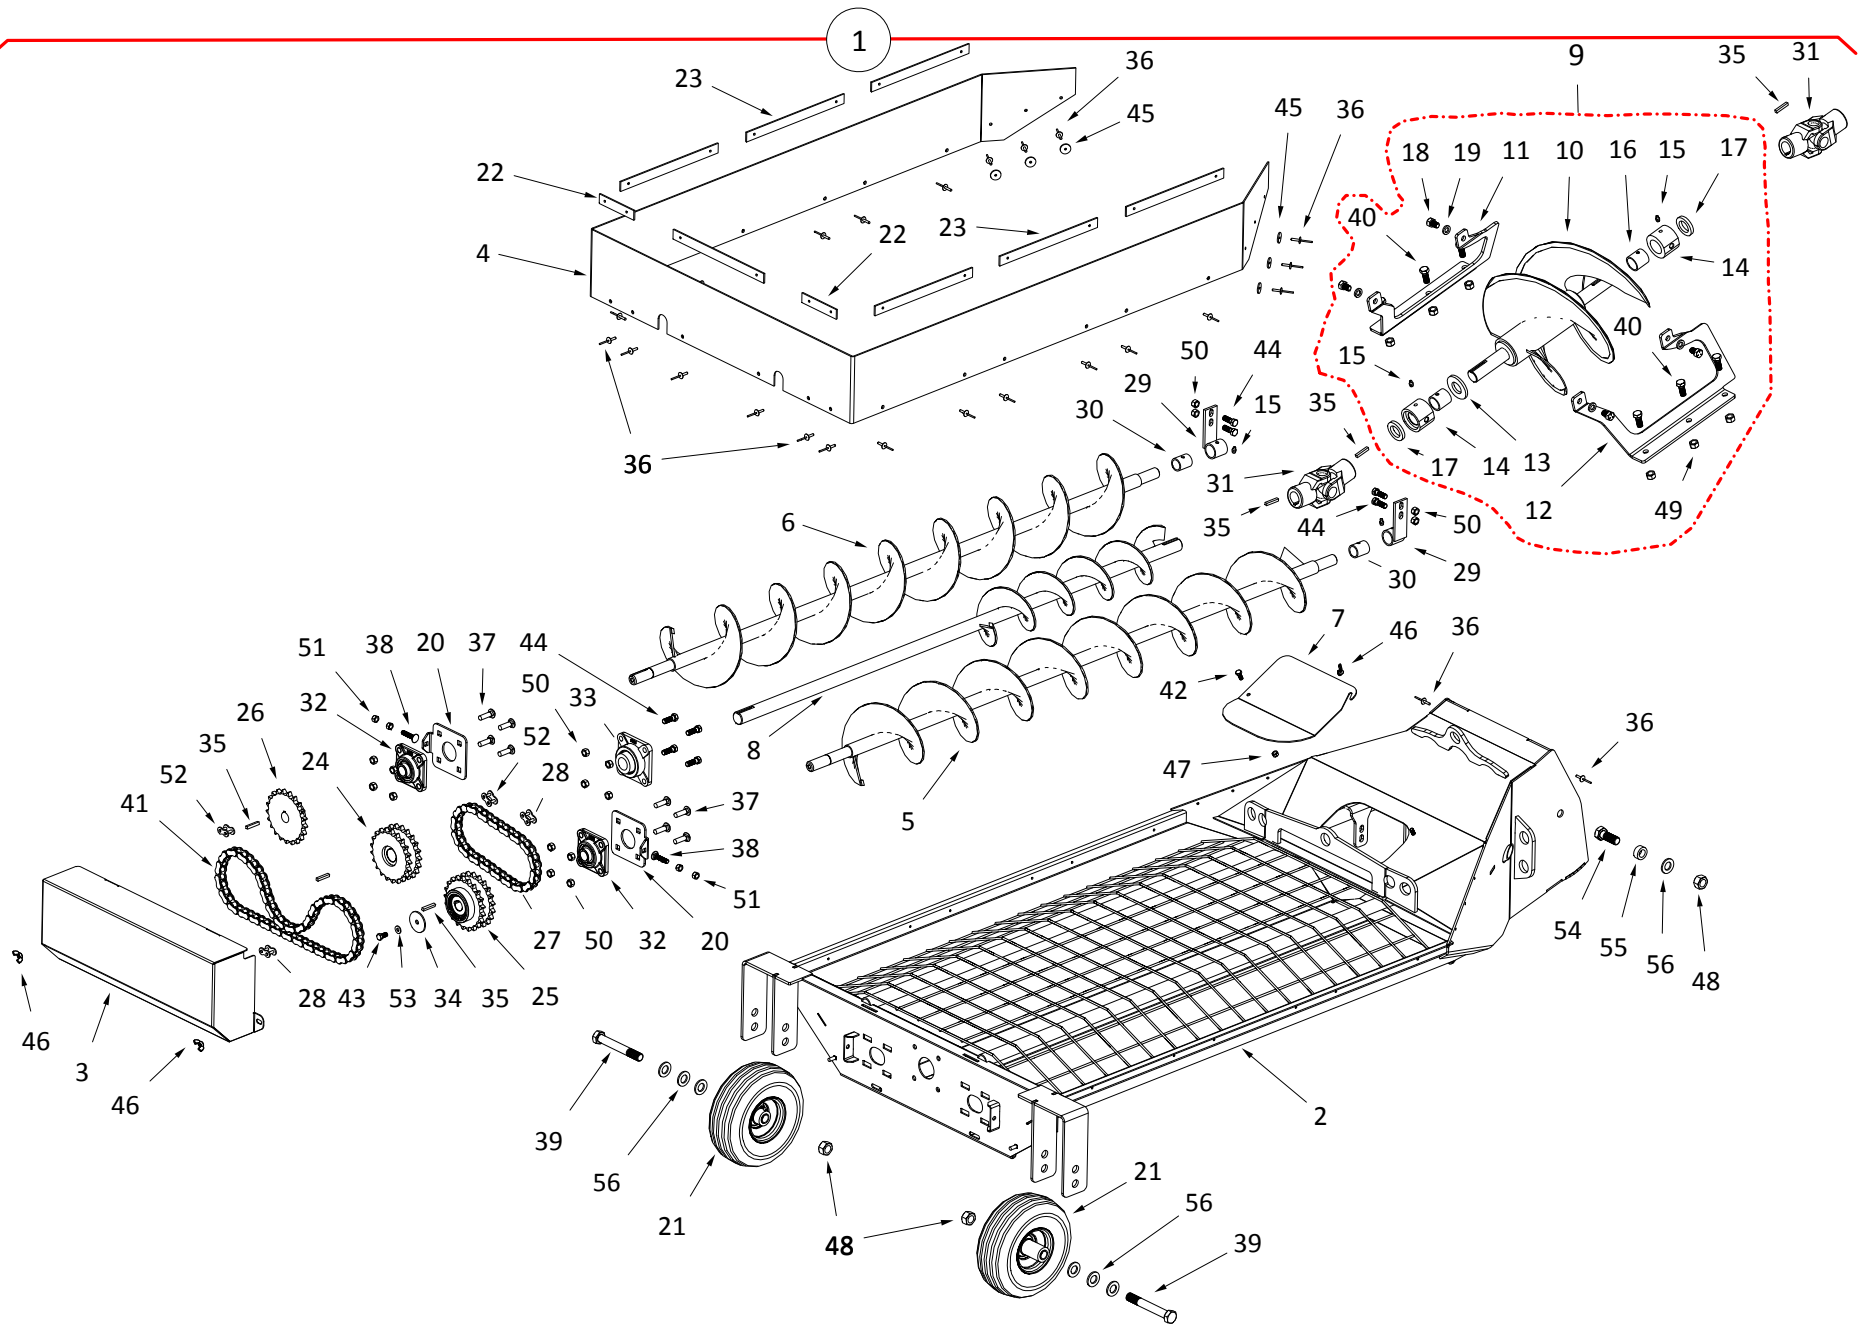

MKX-TEND HOPPER

ITEM	PART NO.	DESCRIPTION
1	10-22748	X-TEND HOPPER ASSY, 13"
2	10-22749	HOPPER ONLY, 13" RODONO
3	10-22751	CHAIN GUARD, HOPPER, 13" RODONO
4	10-22752	RUBBER BELTING, HOPPER, 13" RODONO
5	10-22754	13" HOPPER FLIGHT, RH, RODONO
6	10-22755	13" HOPPER FLIGHT, LH, RODONO
7	10-22756	TRANS INSPECTION COVER, 13" RODONO
8	10-22757	JACKSHAFT FLIGHT, HOPPER, RODONO
9	10-22765	TRANS FLIGHT ASSEMBLY, 13" RODONO
10	10-22772	TRANSITION FLIGHT, RODONO
11	10-22769	TRANS BUSHING MOUNT, LH, 13" RODONO
12	10-22770	TRANS BUSHING MOUNT, RH, 13" RODONO
13	10-22771	TRANS THRUST WASHER, RODONO
14	10-22766	TRANS BUSHING ASSEMBLY, 13" RODONO
15	10-19222	GREASE ZERK, 1/4" #28
16	10-22768	P285 - 12 POROUS BRONZE BUSHING
17	10-18403	GEARBOX SEAL
18	10-22936	BOLT, 1/2" X 3/4" GR5 PLTD
19	10-19605	LOCK WASHER, 1/2" PLTD
20	10-22782	BEARING TENSIONER PLATE, RODONO
21	10-17522	LOW PRO HOPPER WHEEL
22	10-22049	4-3/4 BELTING ATTACH STRAP
23	10-22051	12-1/2 BELTING ATTACH STRAP
24	10-22785	DOUBLE DRIVE SPROCKET, 13" RODONO
25	10-22780	RODONO IDLER SPROCKET
26	10-22786	SPROCKET, 60B21 X 1
27	10-23044	CHAIN, #60-37P W/ CONN & HALF LINK
28	10-19433	#60 CONNECTOR LINK
29	10-22753	BUSHING, HOPPER, 13" RODONO
30	10-19149	1" BUSHING
31	10-22790	U-JOINT (BLACK)
32	10-22787	BEARING, FHF205-16G
33	10-22788	BEARING, FHF206-20G
34	10-22797	IDLER SPROCKET WASHER, RODONO
35	10-19606	KEY, 1/4" X 1-1/2" SQ
36	10-20399	3/16" X 5/8" GRIP RIVET
37	10-22941	CARRIAGE BOLT, 7/16" X 1-1/4" GR5 PLTD
38	10-22937	CARRIAGE BOLT, 3/8" X 1-3/4" GR5 PLTD
39	10-29997	BOLT, 3/4" X 5-1/2" GR8 PLTD
40	10-19588	BOLT, 1/2" X 1-1/4" GR5 PLTD
41	10-23043	CHAIN, #60-59P W/ CONN & HALF LINK
42	10-19538	BOLT, 5/16" X 3/4" GR2 PLTD
43	10-19540	BOLT, 3/8" X 3/4" GR5 PLTD
44	10-18698	BOLT, 7/16" X 1-1/4" GR8 PLTD
45	10-18186	RIVET WASHER, 3/16" X 1" PLTD
46	10-22938	WING NUT, 5/16" PLTD
47	10-19980	LOCKNUT, 5/16" PLTD
48	10-19601	LOCKNUT, 3/4" PLTD
49	10-19599	LOCKNUT, 1/2" PLTD
50	10-19598	LOCKNUT, 7/16" PLTD