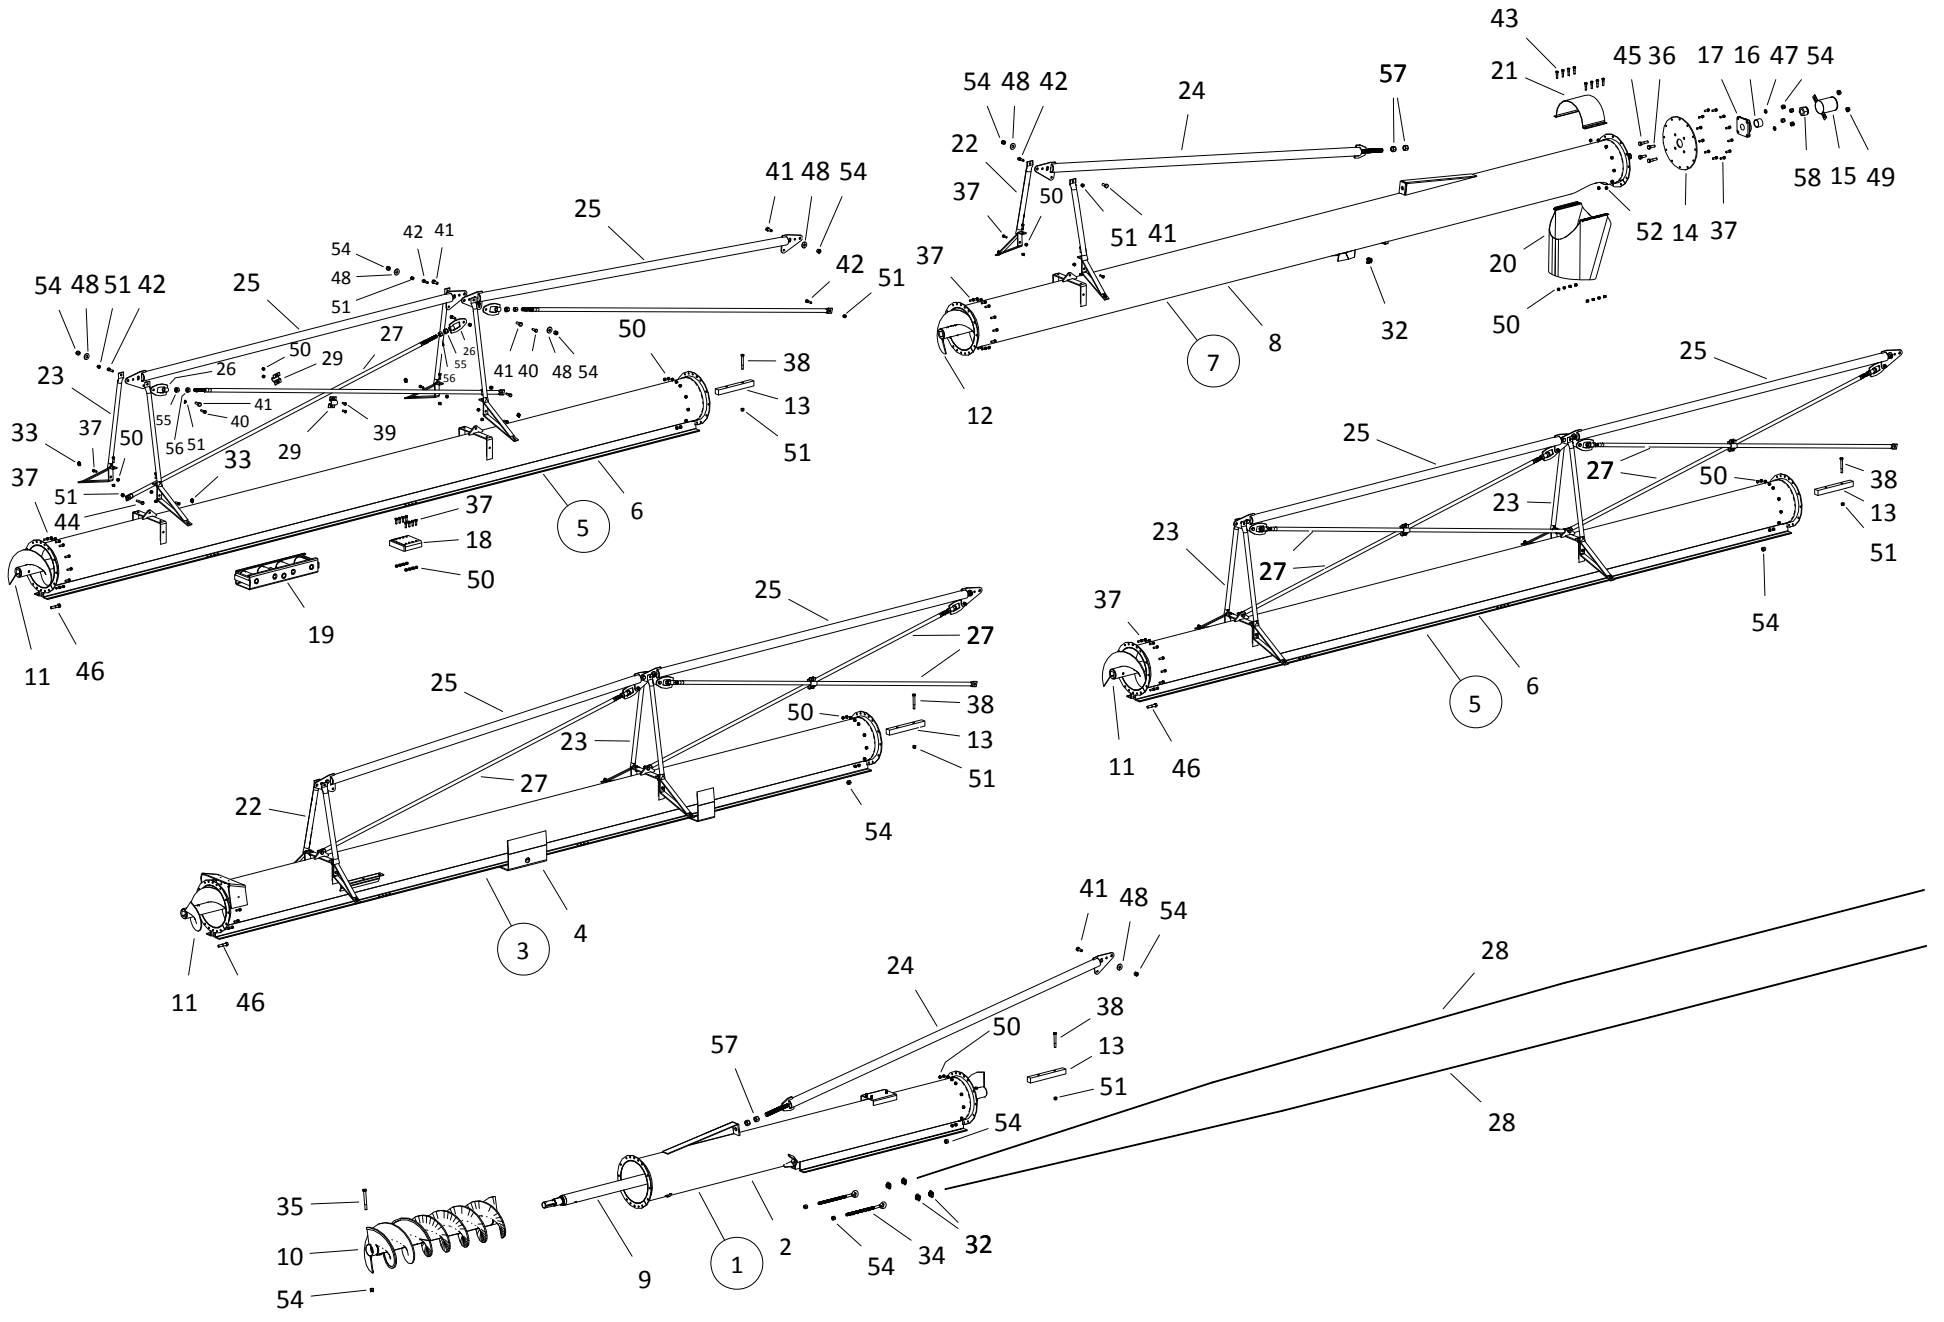

TUBE & TRUSS COMPONENTS, MKX 13-94 (2020)

14

TUBE & TRUSS COMPONENTS, MKX 13-94 (2020)

ITEM	PART NO.	DESCRIPTION
54	10-19600	5/8" NC NYLON LOCKNUT PLTD
55	10-19601	3/4" NC NYLON LOCKNUT PLTD
56	10-19997	3/4" NC HEX NUT PLTD
57	10-20080	1" NC HEX NUT PLTD
58	10-24423	1-1/2" NYLON LOCK NUT UNF GR8 PLTD