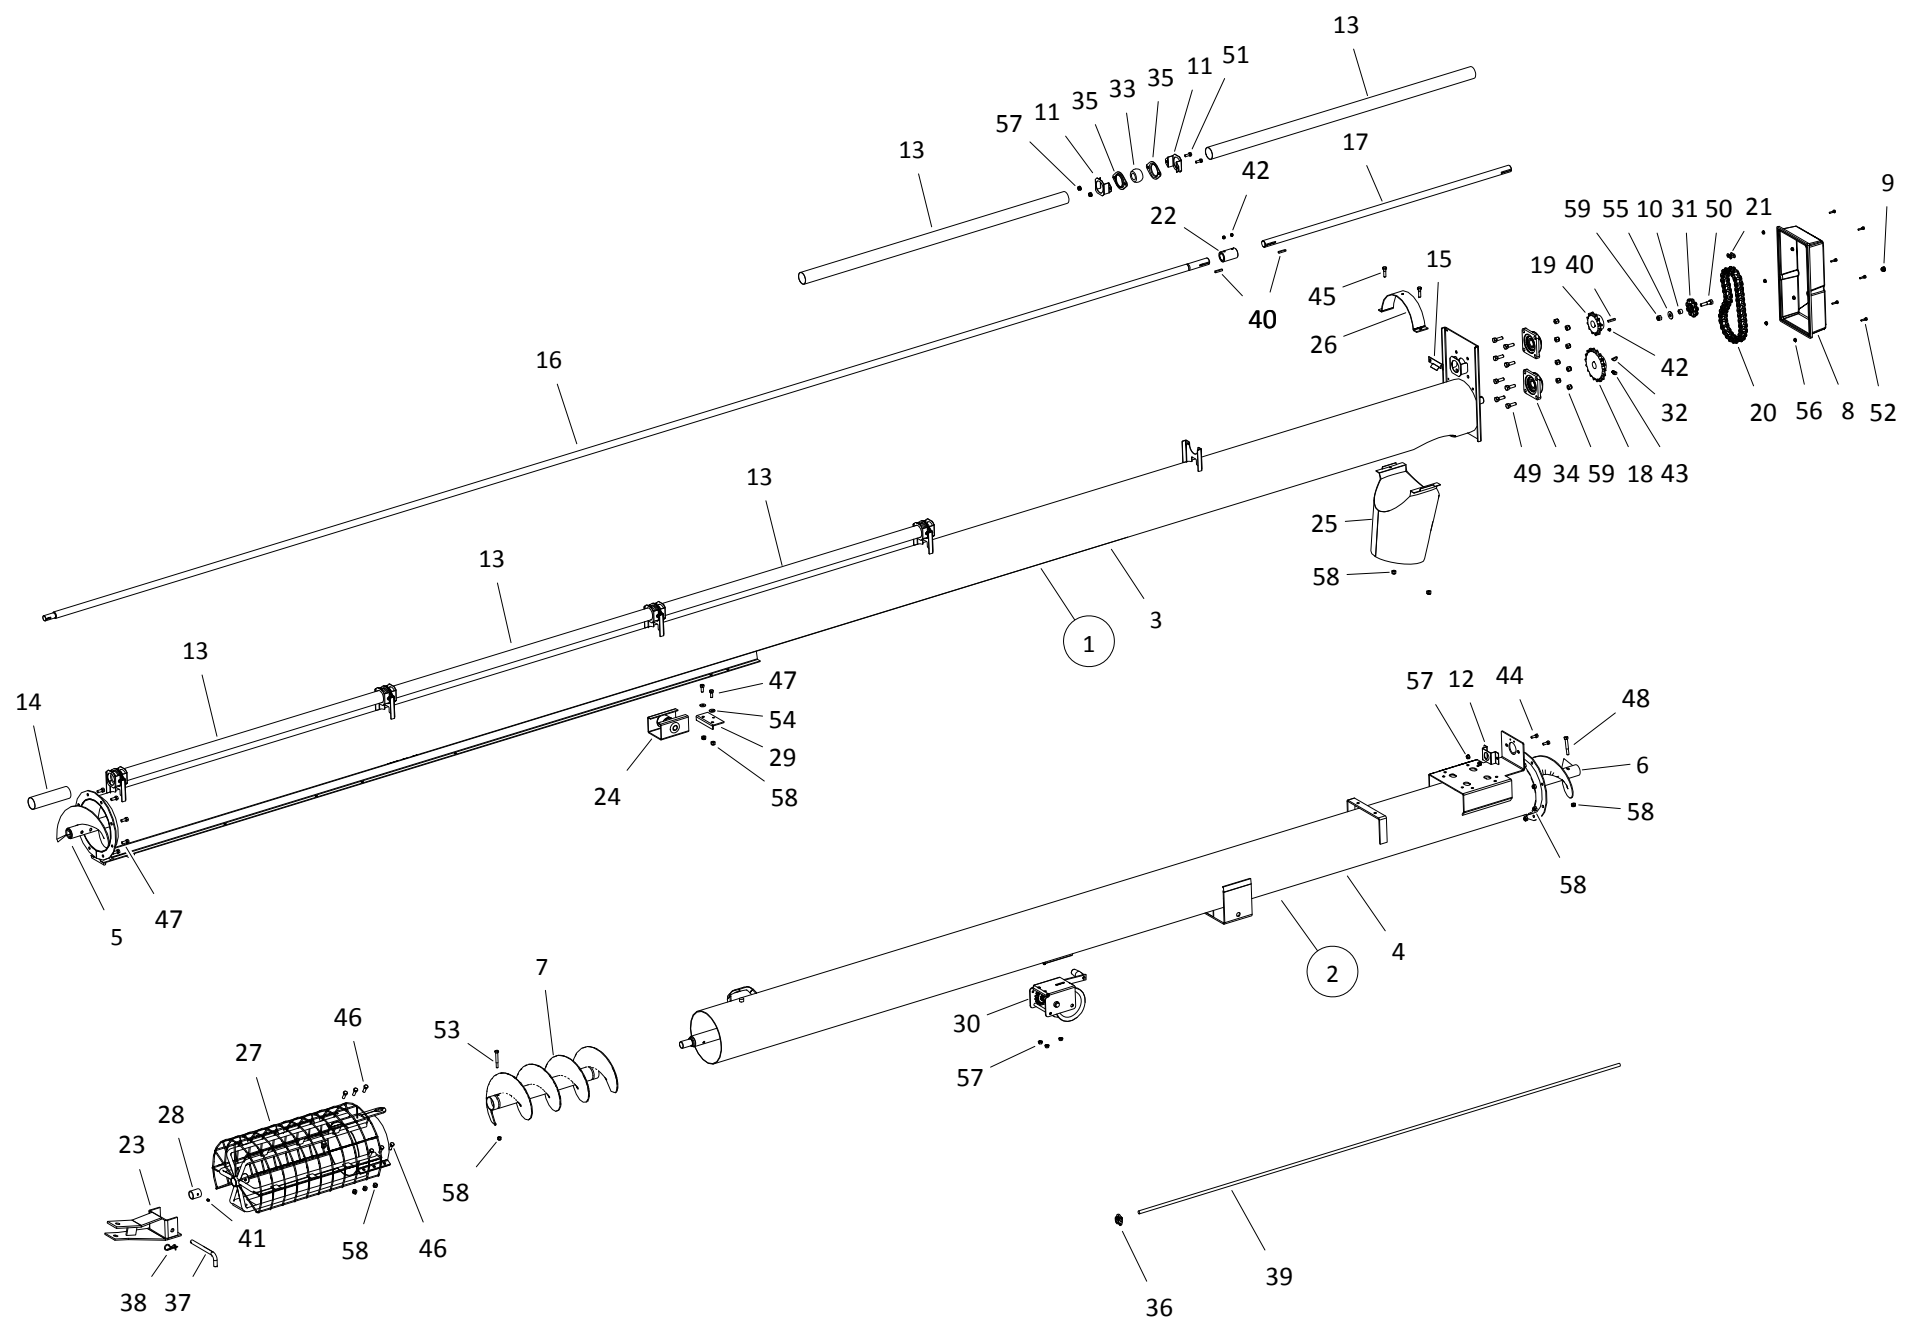

TUBE COMPONENTS, WRX 8-41

14

TUBE COMPONENTS, WRX 8-41

ITEM	PART NO.	DESCRIPTION
51	10-18955	3/8" X 1" NC BOLT GR 5 PLTD
52	10-19988	1/4" X 1" NC BOLT GR 2 PLTD
53	10-19546	7/16" X 3" NC BOLT GR 5 PLTD
54	10-17182	7/16 TRACK WASHER
55	10-17401	1/2" FLAT WASHER PLTD
56	10-19594	1/4" NC SERRATED FLANGE NUT PLTD
57	10-19596	3/8" SERRATED FLANGE NUT
58	10-19598	7/16" NC NYLON LOCKNUT GR 2 PLTD
59	10-19599	1/2" NC NYLON LOCKNUT GR 2 PLTD