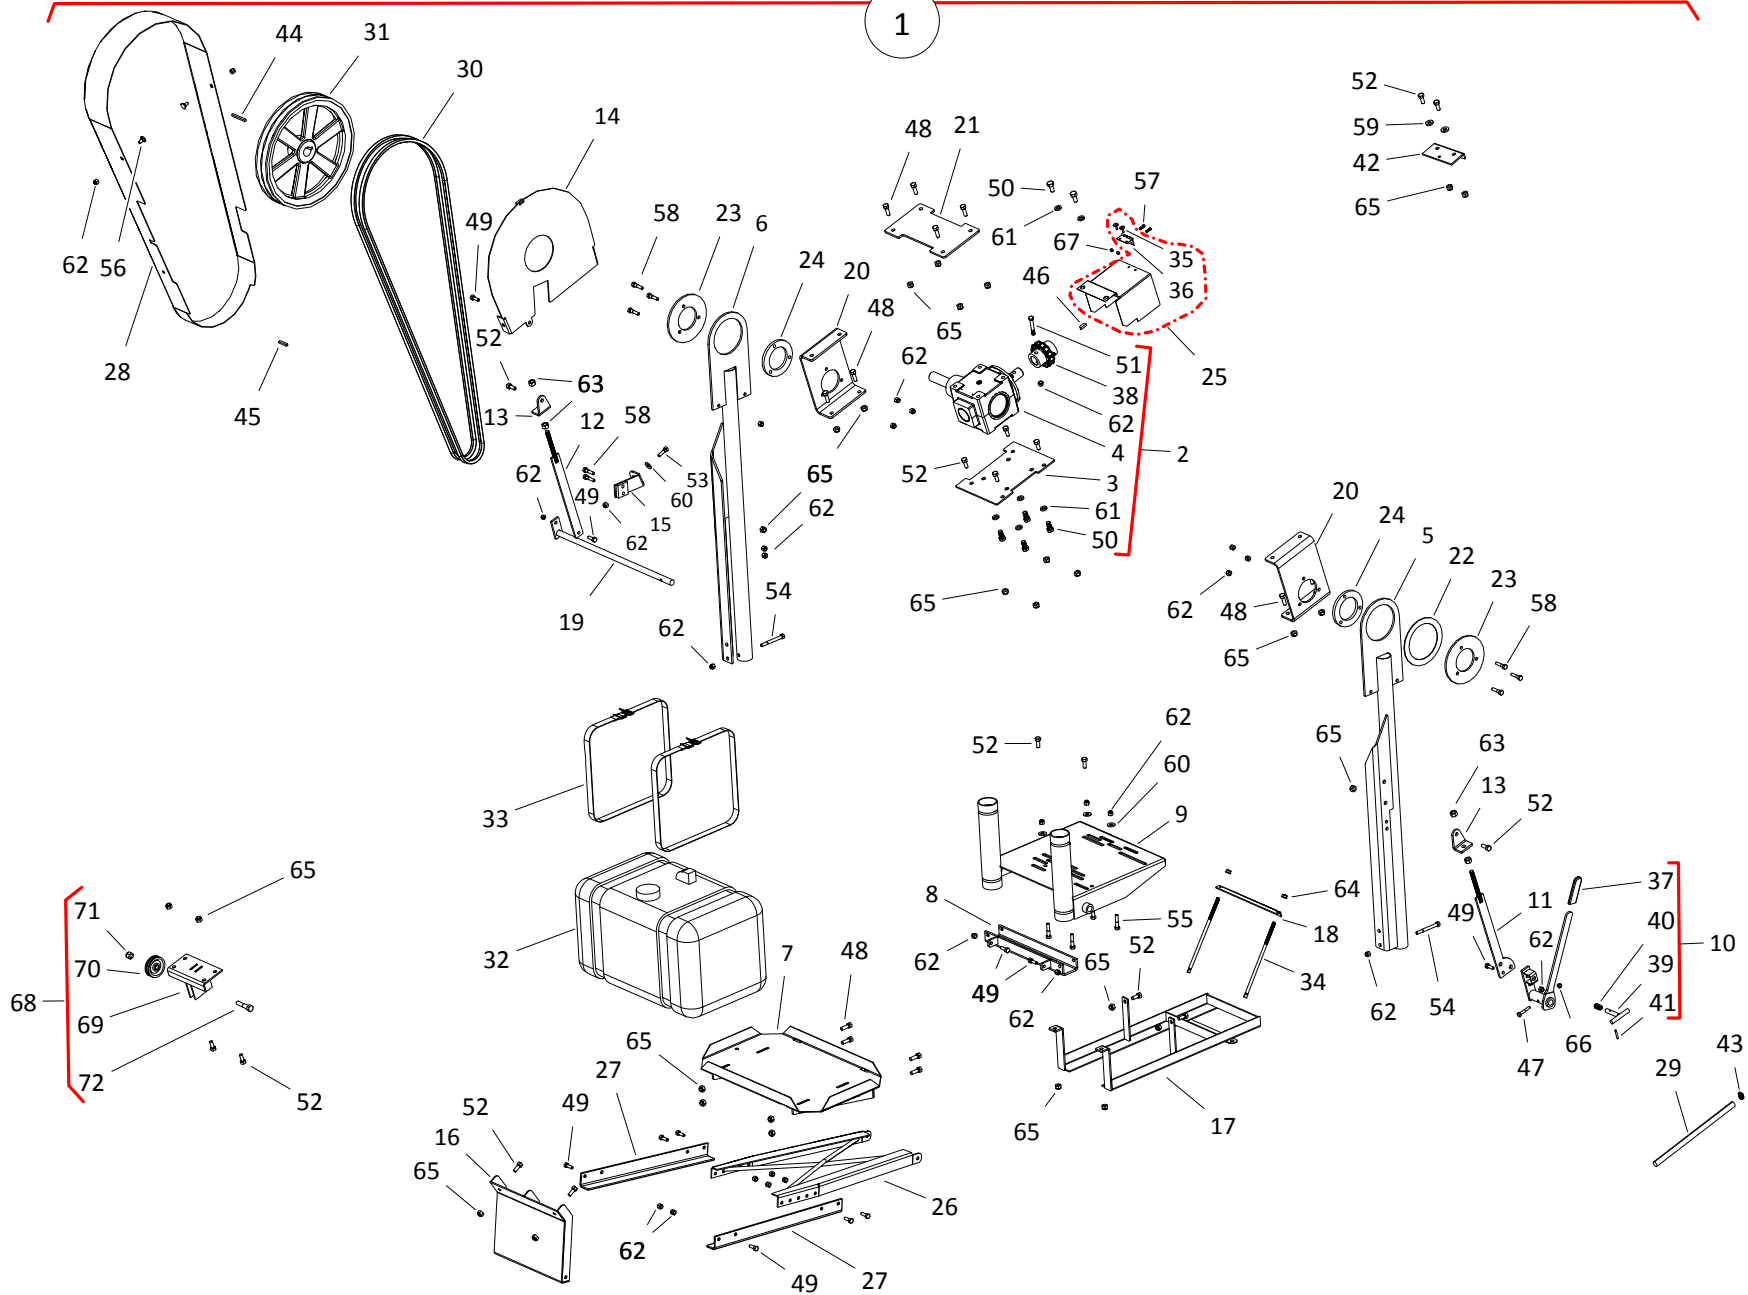

1

MD KIT, WRX 36 (A417)

ITEM	PART NO.	DESCRIPTION
1	05-A417	WRX100-36 MD KIT
2	10-23217	GEARBOX ASSEMBLY
3	10-23218	GEARBOX MOUNT PLATE
4	10-29676	GEARBOX
5	10-23808	RH MOTOR MOUNT ARM, WRX
6	10-23809	LH MOTOR MOUNT ARM, WRX
7	10-23810	FUEL TANK MOUNT, WRX
8	10-23811	STOPPER PLATE, WRX
9	10-23812	MOTOR MOUNT, WRX
10	10-23813	WRX BELT TENSIONER HANDLE ASSY
11	10-23814	RH BACK PIVOT ARM, WRX
12	10-23815	LH BACK PIVOT ARM, WRX
13	10-23816	PIVOT ARM MOUNT BRACKET, WRX
14	10-23817	GEARBOX BACK PLATE ASSY, WRX
15	10-23819	GEARBOX COVER SUPPORT BRACKET, WRX
16	10-23822	STABILIZING ARM BRACKET, WRX
17	10-23836	BATTERY MOUNT, WRX
18	10-23908	HOLD DOWN STRAP, BATTERY
19	10-23932	PIVOT ROD, WRX
20	10-24012	BRKT, GB LOWER FRAME CONNECT
21	10-24013	BRKT, GB TOP COVER
22	10-24014	SPACER, LWR FRAME
23	10-24015	FRAME, LWR ARM BOLT PLATE,LARGE
24	10-24016	FRAME, LWR ARM BOLT PLATE,SMALL
25	10-24076	CHAIN COUPLER GUARD, ASSY
26	10-24317	STABILITY ARM
27	10-24318	ADJUST STABILIZER BRKT, LONG
28	10-24338	METAL BELT GUARD ASSY, WRX
29	10-28840	1/4 FUEL HOSE FOR WH, 48"
30	10-19212	B100 BELT
31	10-19950	15" X 1-1/4" DOUBLE B GROOVE PULLEY
32	10-23121	08668 - 12 GALLON FUEL TANK (TALL)
33	10-23122	STRAP, NYLON - 54" W/SPRING BUCKLE
34	10-18212	BATTERY HOLDER BOLT
35	10-18185	LARGE FLANGE RIVET
36	10-18188	2 BUTT HINGE, PLATED
37	P1211303	1/4 X 1 YELLOW RUBBER HANDLE GRIP
38	10-19674	CPLR, 1.25BOLT X 1" KEY
39	10-28856	LOCK PIN
40	10-28645	COMPRESSION SPRING (SINGLE)
41	10-28726	SLOTTED SPRING PIN 3/16 X 1-1/2 PLN
42	10-18762	J TRACK STOP
43	1200024	1/4" HOSE CLAMP
44	10-17854	1/4" X 2-1/2" SQUARE KEY
45	10-19606	KEY, 1/4" X 1-1/2" SQ
46	10-19224	1/4" X 1" WOODRUFF KEY
47	10-17712	5/16" X 1-3/4" NC BOLT GR 5 PLTD
48	10-18698	7/16" X 1-1/4" NC BOLT GR 8 PLTD
49	10-18955	3/8" X 1" NC BOLT GR 5 PLTD
50	10-19231	1/2" X 1" NC BOLT GR 5 PLTD