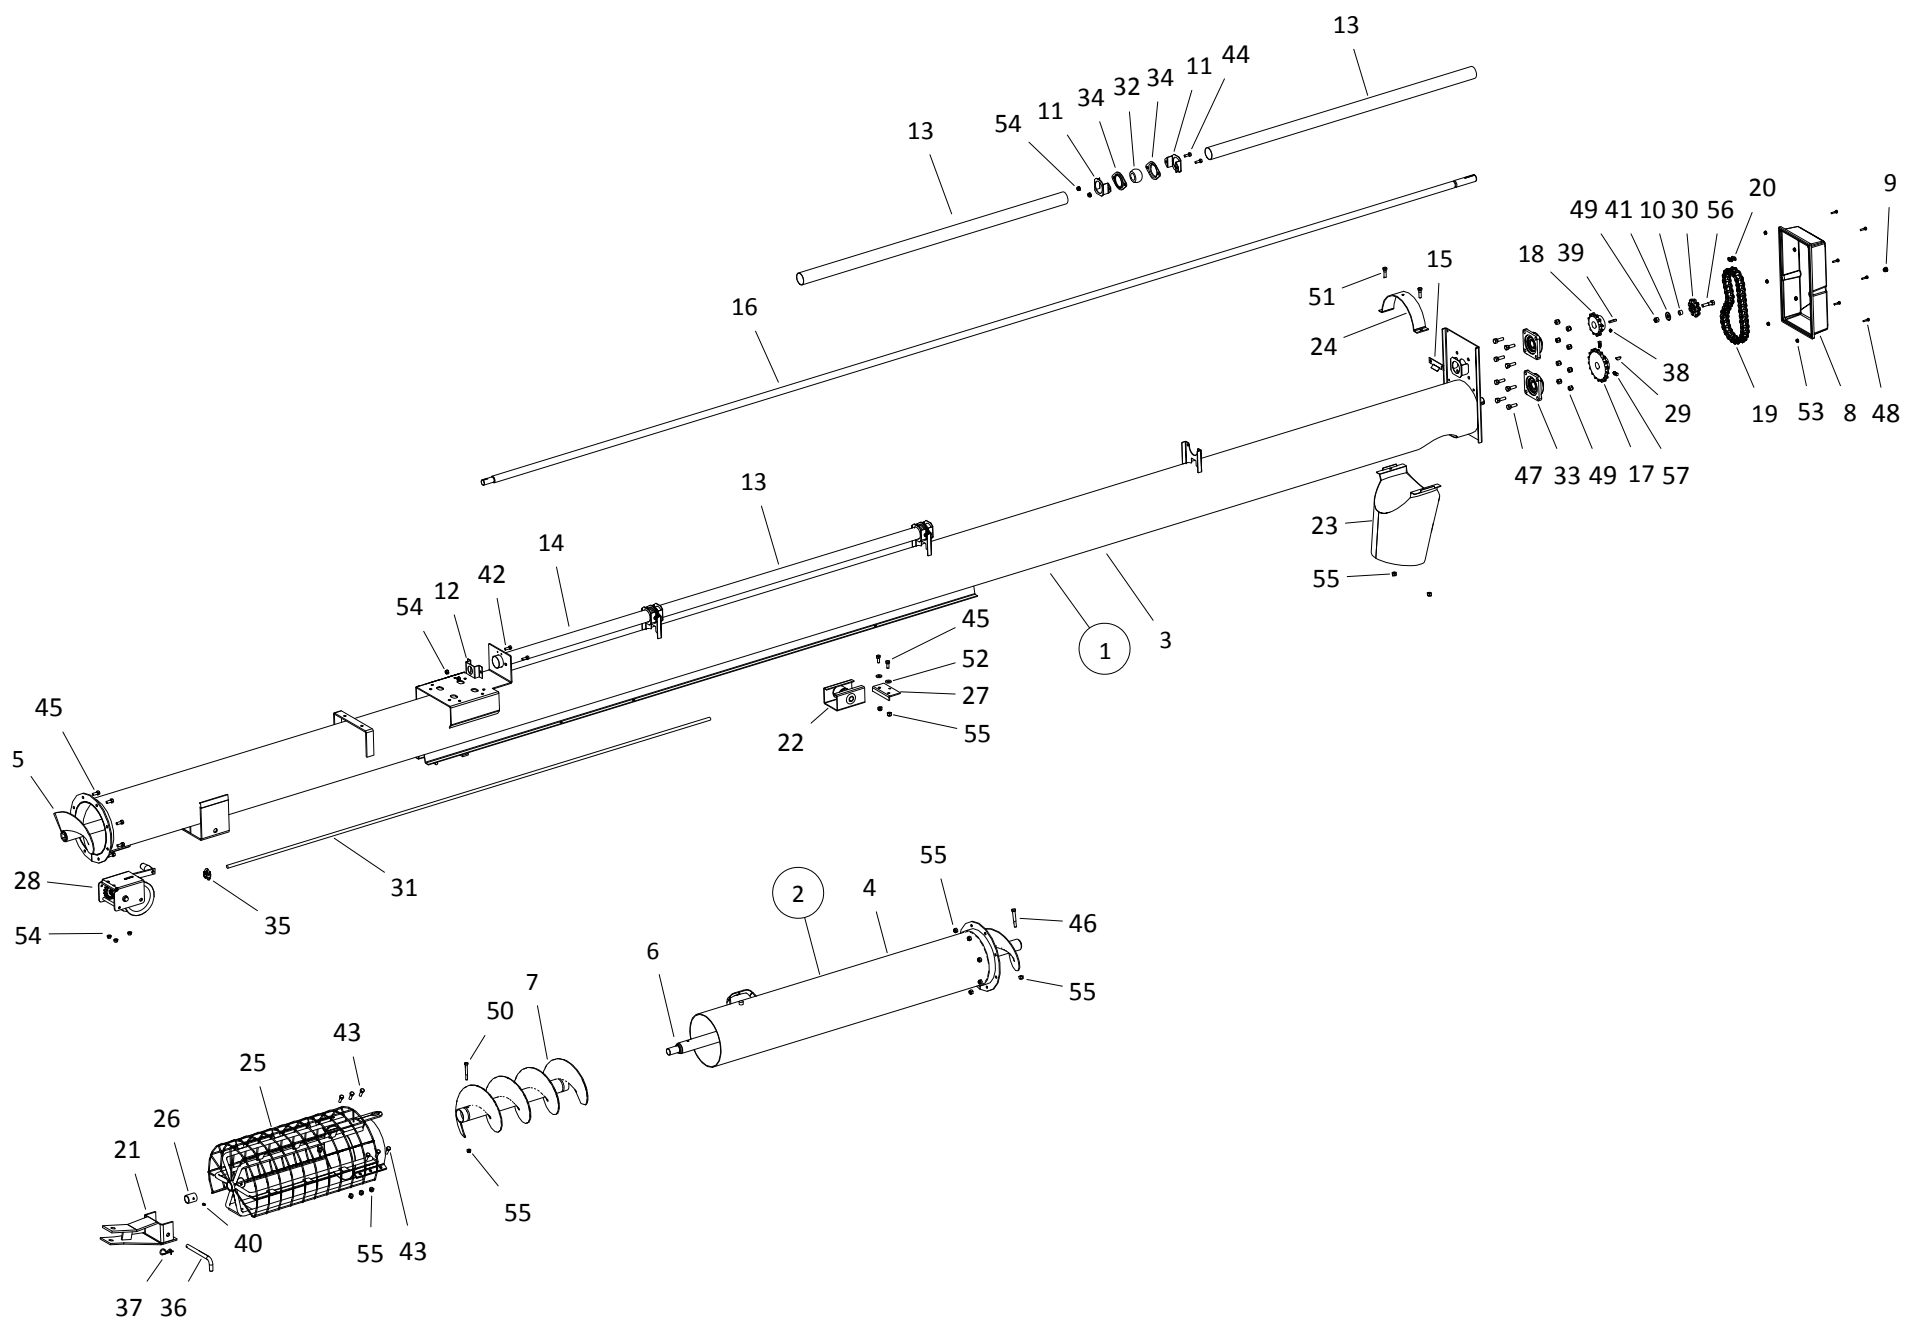

TUBE COMPONENTS, WRX 8-31

4

TUBE COMPONENTS, WRX 8-31

ITEM	PART NO.	DESCRIPTION
1	200509YL	UPPER TUBE BDL
2	200993YL	LOWER TUBE BUNDLE
3	200508YL	UPPER TUBE ONLY
4	200991YL	LOWER TUBE ONLY
5	200475	UPPER FLIGHT
6	10-29731	LWR FLIGHT W/INTAKE FLGHT
7	10-18920	Boot flight section
8	10-17160	OIL COVER, HEAD
9	10-17179	3/8 OIL BATH PLUG
10	10-24382	IDLER SPROCKET SPACER
11	10-23250	FLANGE BEARING HANGER BRACKET
12	10-23268	DS GUARD HANGER BRKT, LWR
13	10-23614	UPPER DS GUARD, 57-3/4"
14	10-23828	LOWER DRIVE SHAFT COVER
15	10-23617	SHIELD STOP, UPPER
16	10-23827	UPPER DRIVESHAFT
17	10-23181	80B18 X 1 SPROCKET
18	10-23180	80B12 X 1-1/4 SPROCKET
19	10-23185	CHAIN #80 X 31P W/CONN LINK (HEAVY)
20	10-19323	#80 CONNECTOR LINK (HEAVY)
21	10-17123	CLEVIS
22	10-18763	J TRACK SHOE
23	10-29306	SPOUT, 8 INCH ROLLED
24	10-19460	HALF CLAMP
25	10-29726	INTAKE W/SHIELD,BUSHG
26	10-19149	1" BUSHING
27	10-18762	J TRACK STOP
28	10-19152	WINCH & HANDLE
29	10-19224	1/4" X 1" WOODRUFF KEY PLAIN
30	200477	80X9T 1/2 BORE IDLER SPROCKET
31	10-18822	J31 WINCH CABLE
32	10-18691	1-1/4 WOOD BEARING
33	10-19567	BEARING, 1-1/4 PILLOW
34	10-18695	1-1/4" FLANGE, 2-HOLE
35	10-19147	1/4" CABLE CLAMP
36	10-17181	CLEVIS PIN
37	10-17383	3610 GRIP CLIP
38	10-19225	SETSCREW, 3/8" UNC X 3/8" REGULAR
39	10-19606	KEY, 1/4" X 1-1/2" SQ
40	10-19222	GREASE FTG ZERK 1/4-28 SAE CZ PLTD
41	10-17401	1/2" FLAT WASHER PLTD
42	10-19540	3/8" X 3/4" NC BOLT GR 5 PLTD
43	10-18698	7/16" X 1-1/4" NC BOLT GR 8 PLTD
44	10-18955	3/8" X 1" NC BOLT GR 5 PLTD
45	10-19542	7/16" X 1" NC BOLT GR 5 PLTD
46	10-19545	7/16" X 2-1/4" NC BOLT GR 8 PLTD
47	10-19589	1/2" X 1-1/2" NC BOLT GR 8 PLTD
48	10-19988	1/4" X 1" NC BOLT GR 2 PLTD
49	10-19599	1/2" NC NYLON LOCKNUT GR 2 PLTD
50	10-17747	7/16" X 2-1/2" NC BOLT GR 8 PLTD