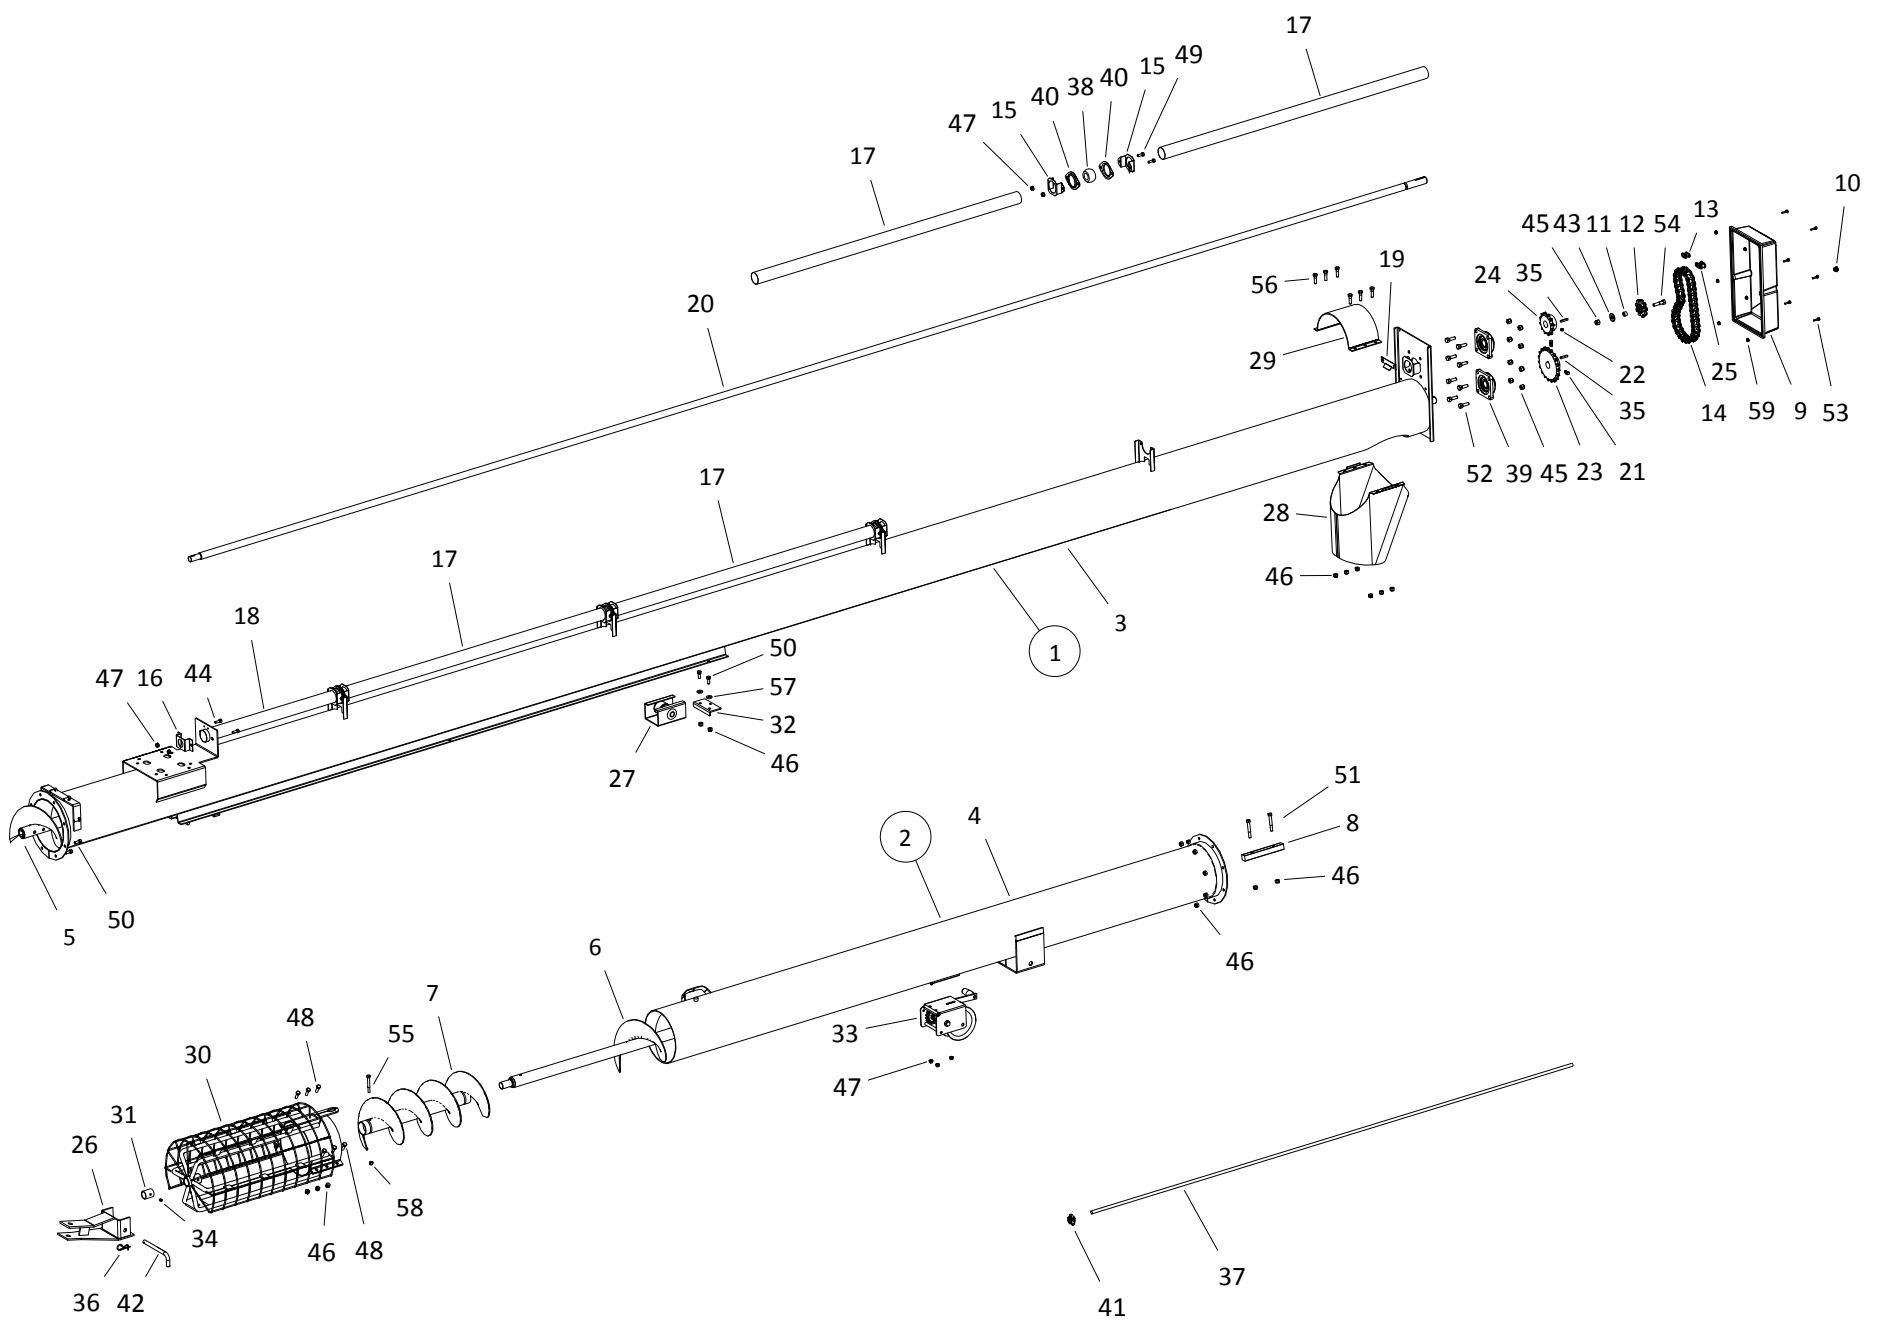

TUBE COMPONENTS, WRX 10-36

46

TUBE COMPONENTS, WRX 10-36

ITEM	PART NO.	DESCRIPTION
51	10-19546	7/16" X 3" NC BOLT GR 5 PLTD
52	10-19589	1/2" X 1-1/2" NC BOLT GR 8 PLTD
53	10-19988	1/4" X 1" NC BOLT GR 2 PLTD
54	9900560	1/2" X 2-1/4" NC BOLT GR 5 PLTD
55	10-27981	3/8" X 3" NC BOLT GR 5 PLTD
56	10-28744	7/16" X 1-1/2" NC BOLT GR 5 PLTD
57	10-17182	7/16 TRACK WASHER
58	10-17402	3/8" NC NYLON LOCKNUT PLTD
59	10-19594	1/4" NC SERRATED FLANGE NUT PLTD