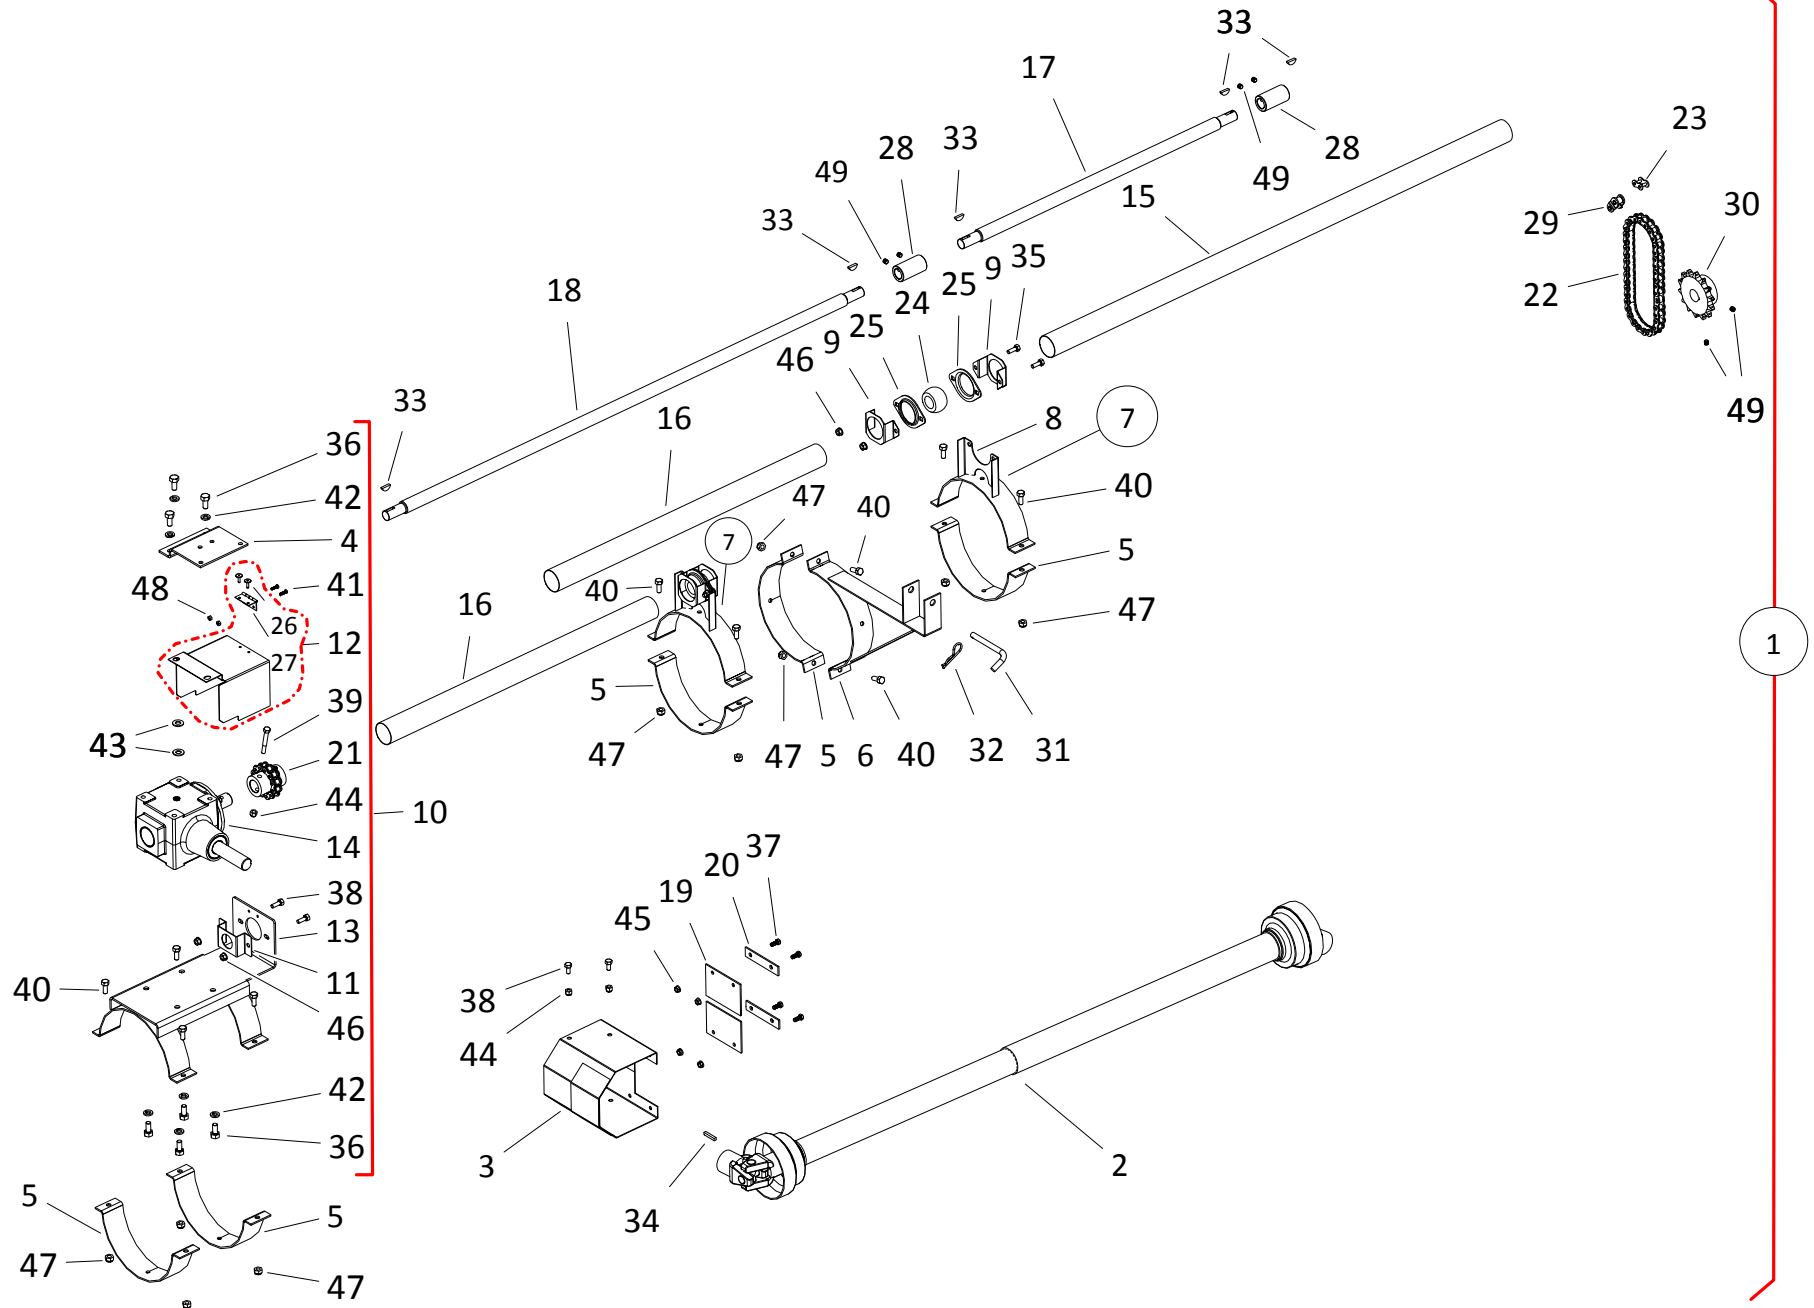

PTO-SD KIT, WRX 8-31 (A429)

PTO-SD KIT, WRX 8-31 (A429)

ITEM	PART NO.	DESCRIPTION
1	05-A429	WRX8-31 SD KIT
2	10-19806	PTO SHAFT, YELLOW END (60")
3	10-17232	PTO SHIELD ASSM
4	200457RD	WRX PTO SHIELD MOUNT BRACKET
5	10-19460	CLAMP, W100 HALF
6	10-19461	SADDLE, W80 SD
7	200511RD	CLAMP-ON BEARING MNT ASSY, 8"
8	200510RD	CLAMP-ON BEARING MNT, 8"
9	10-23250WH	FLANGE BEARING HANGER BRACKET
10	200513RD	CLAMP-ON GB ASSY, 8"
11	10-23268	DS GUARD HANGER BRKT, LWR
12	10-24076	CHAIN COUPLER GUARD, ASSY
13	200512RD	CLAMP-ON GB MNT, 8"
14	10-29676	GEARBOX
15	10-23614	UPPER DS GUARD, 57-3/4"
16	10-24321	SD DRIVE SHAFT GUARD, 33 3/4"
17	10-24328	SD DRIVE SHAFT, SHORT
18	10-24381	WRX100 SD DS, 5'
19	10-17229	Rubber belt
20	10-18878	4-3/4 STRAP
21	10-19674	C6012 CHAIN COUPLER #10293
22	201004	#80HR OFFSET LINK (HEAVY)
23	10-19323	#80 CONNECTOR LINK (HEAVY)
24	10-18691	1-1/4 WOOD BEARING
25	10-18695	1-1/4" FLANGE, 2-HOLE
26	10-18185	LARGE FLANGE RIVET
27	10-18188	2 BUTT HINGE, PLATED
28	10-19119	DRIVESHAFT CONNECTR
29	10-17400	#80 HR OFFSET LINK (HEAVY)
30	200585	80B12 x 1 SPROCKET
31	10-19648	SADDLE PIN
32	10-19463	210 HITCH PIN
33	10-19224	1/4" X 1" WOODRUFF KEY
34	10-19606	1/4" X 1-1/2" SQUARE KEY
35	10-18955	3/8" X 1" NC BOLT GR 5 PLTD
36	10-19231	1/2" X 1" NC BOLT GR 5 PLTD
37	10-19538	5/16" X 3/4" NC BOLT GR 2 PLTD
38	10-19540	3/8" X 3/4" NC BOLT GR 5 PLTD
39	10-19541	3/8" X 2-3/4" NC BOLT GR 2 PLTD
40	10-19542	7/16" X 1" NC BOLT GR 5 PLTD
41	10-28656	#10 X 3/4 BOLT PLTD
42	10-19605	1/2" LOCK WASHER PLTD
43	10-22137	1-1/16 X 17/32 X 3/32 WASHER PLATED
44	10-17402	3/8" NC NYLON LOCKNUT PLTD
45	10-19595	5/16" NC SERRATED FLANGE NUT PLTD
46	10-19596	3/8" SERRATED FLANGE NUT
47	10-19598	7/16" NC NYLON LOCKNUT GR 2 PLTD
48	10-28657	#10 NYLON LOCKNUT PLTD
49	10-19225	SETScrew, 3/8" UNC X 3/8" REGULAR