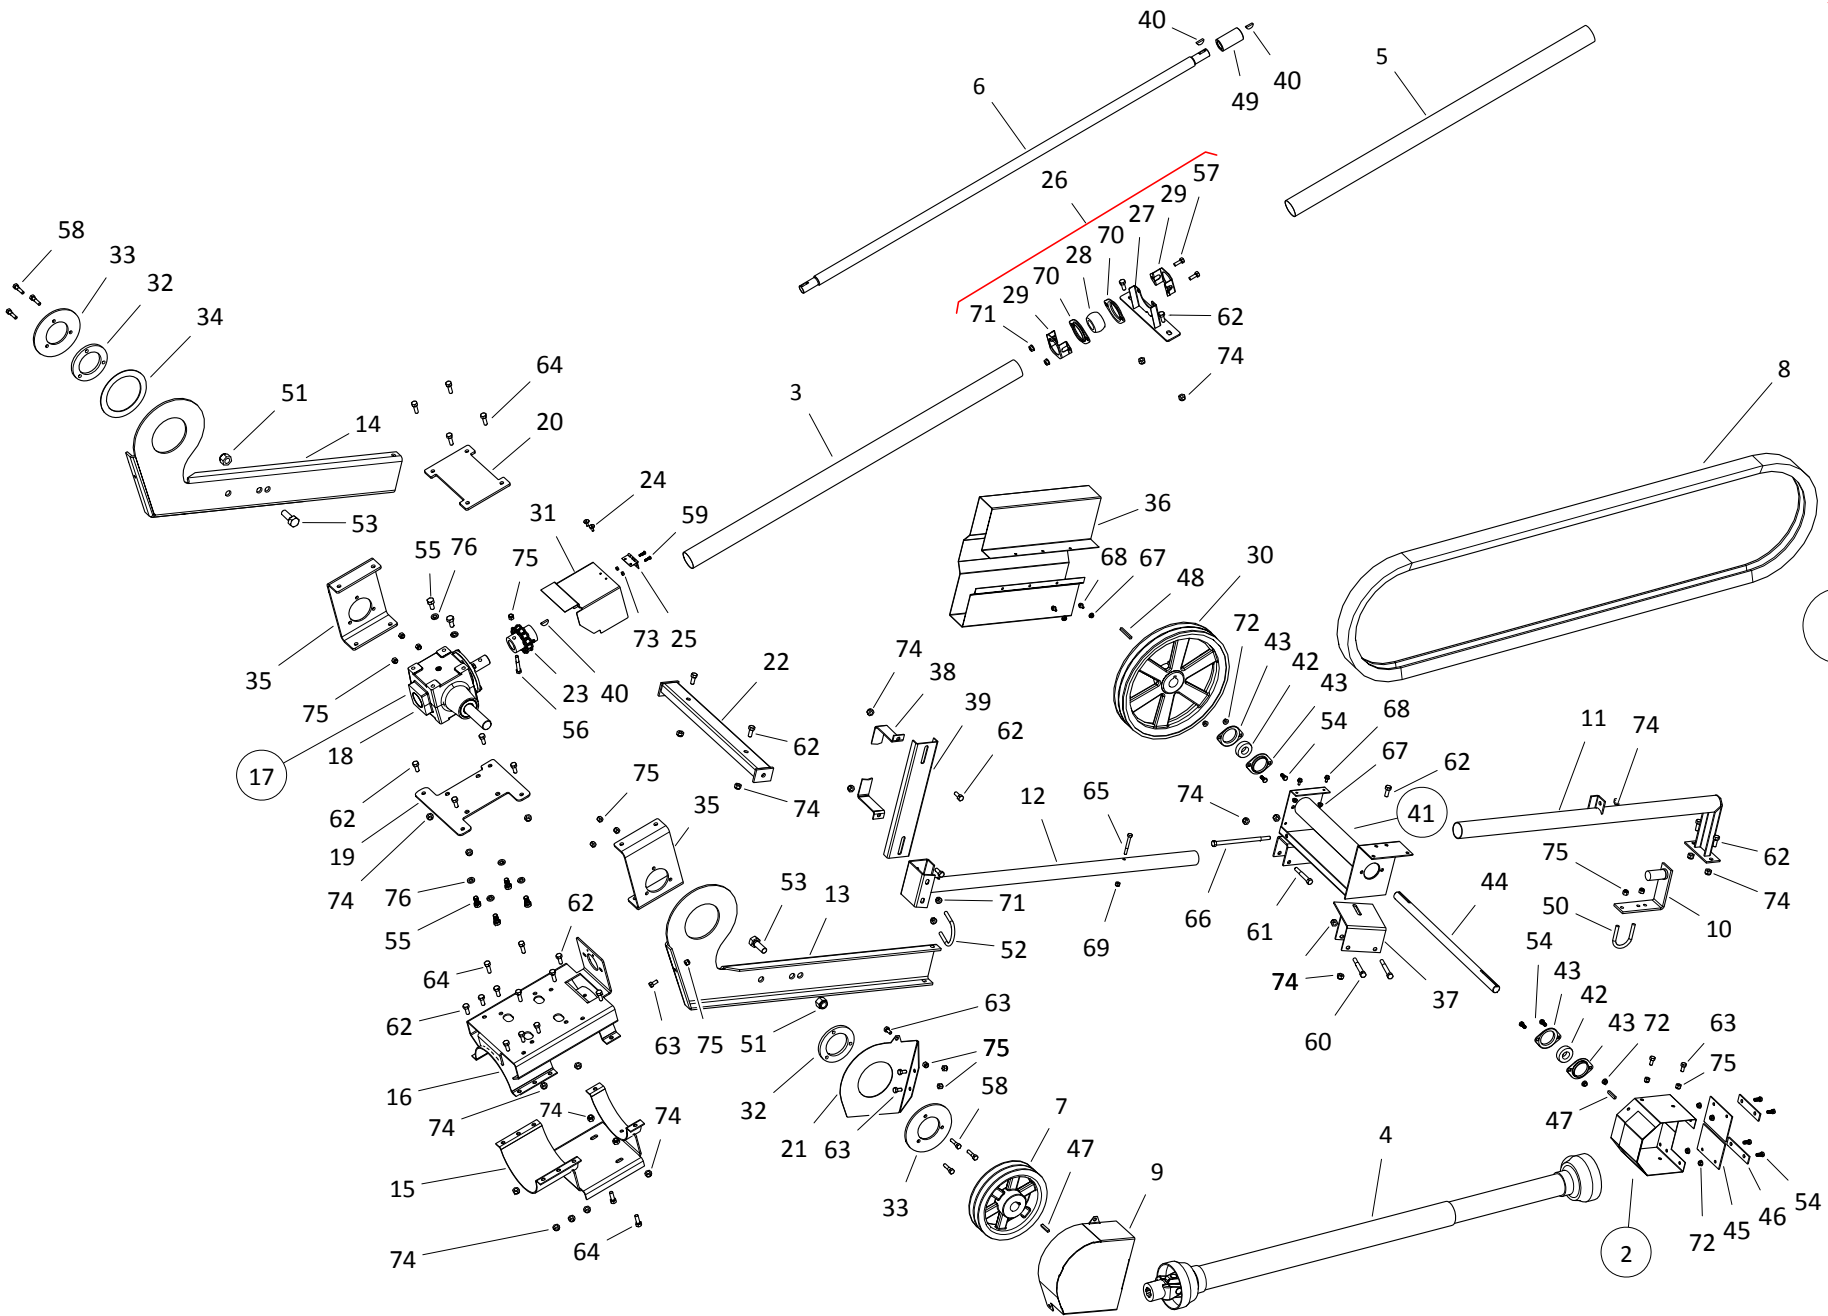

PTO-BD KIT, WRX 8-31 (A472YL)

PTO-BD KIT, WRX 8-31 (A472YL)

ITEM	PART NO.	DESCRIPTION
51	10-19601	3/4" NC NYLON LOCKNUT PLTD
52	10-19610	3/8" X 2-1/2" U-BOLT PLTD
53	10-19592	3/4" X 2" NC BOLT GR 8 PLTD
54	10-19538	5/16" X 3/4" NC BOLT GR 2 PLTD
55	10-19231	1/2" X 1" NC BOLT GR 5 PLTD
56	10-19541	3/8" X 2-3/4" NC BOLT GR 2 PLTD
57	10-18955	3/8" X 1" NC BOLT GR 5 PLTD
58	9900694	3/8" X 1-1/2" UNC HEX BOLT GR5 PLT
59	10-28656	#10 X 3/4 BOLT PLTD
60	10-19547	7/16" X 3-1/2" NC BOLT GR 5 PLTD
61	10-19546	7/16" X 3" NC BOLT GR 5 PLTD
62	10-19542	7/16" X 1" NC BOLT GR 5 PLTD
63	10-19540	3/8" X 3/4" NC BOLT GR 5 PLTD
64	10-18698	7/16" X 1-1/4" NC BOLT GR 8 PLTD
65	10-17631	5/16" X 2-1/2" NC BOLT GR 2 PLTD
66	10-19548	BOLT 7/16" X 8"
67	10-19594	1/4" NC SERRATED FLANGE NUT PLTD
68	10-19537	1/4" X 1/2" HEX WSHR HEAD GR 5 PLTD
69	10-19980	5/16" NC NYLON LOCKNUT PLTD
70	10-18695	62MST ZP FLANGE PLATED FINISH
71	10-19596	3/8" NC SERRATED FLANGE NUT PLTD
72	10-19595	5/16" NC SERRATED FLANGE NUT PLTD
73	10-28657	#10 NYLON LOCKNUT PLTD
74	10-19598	7/16" NC NYLON LOCKNUT GR 2 PLTD
75	10-17402	3/8" NC NYLON LOCKNUT PLTD
76	10-19605	1/2" LOCK WASHER PLTD