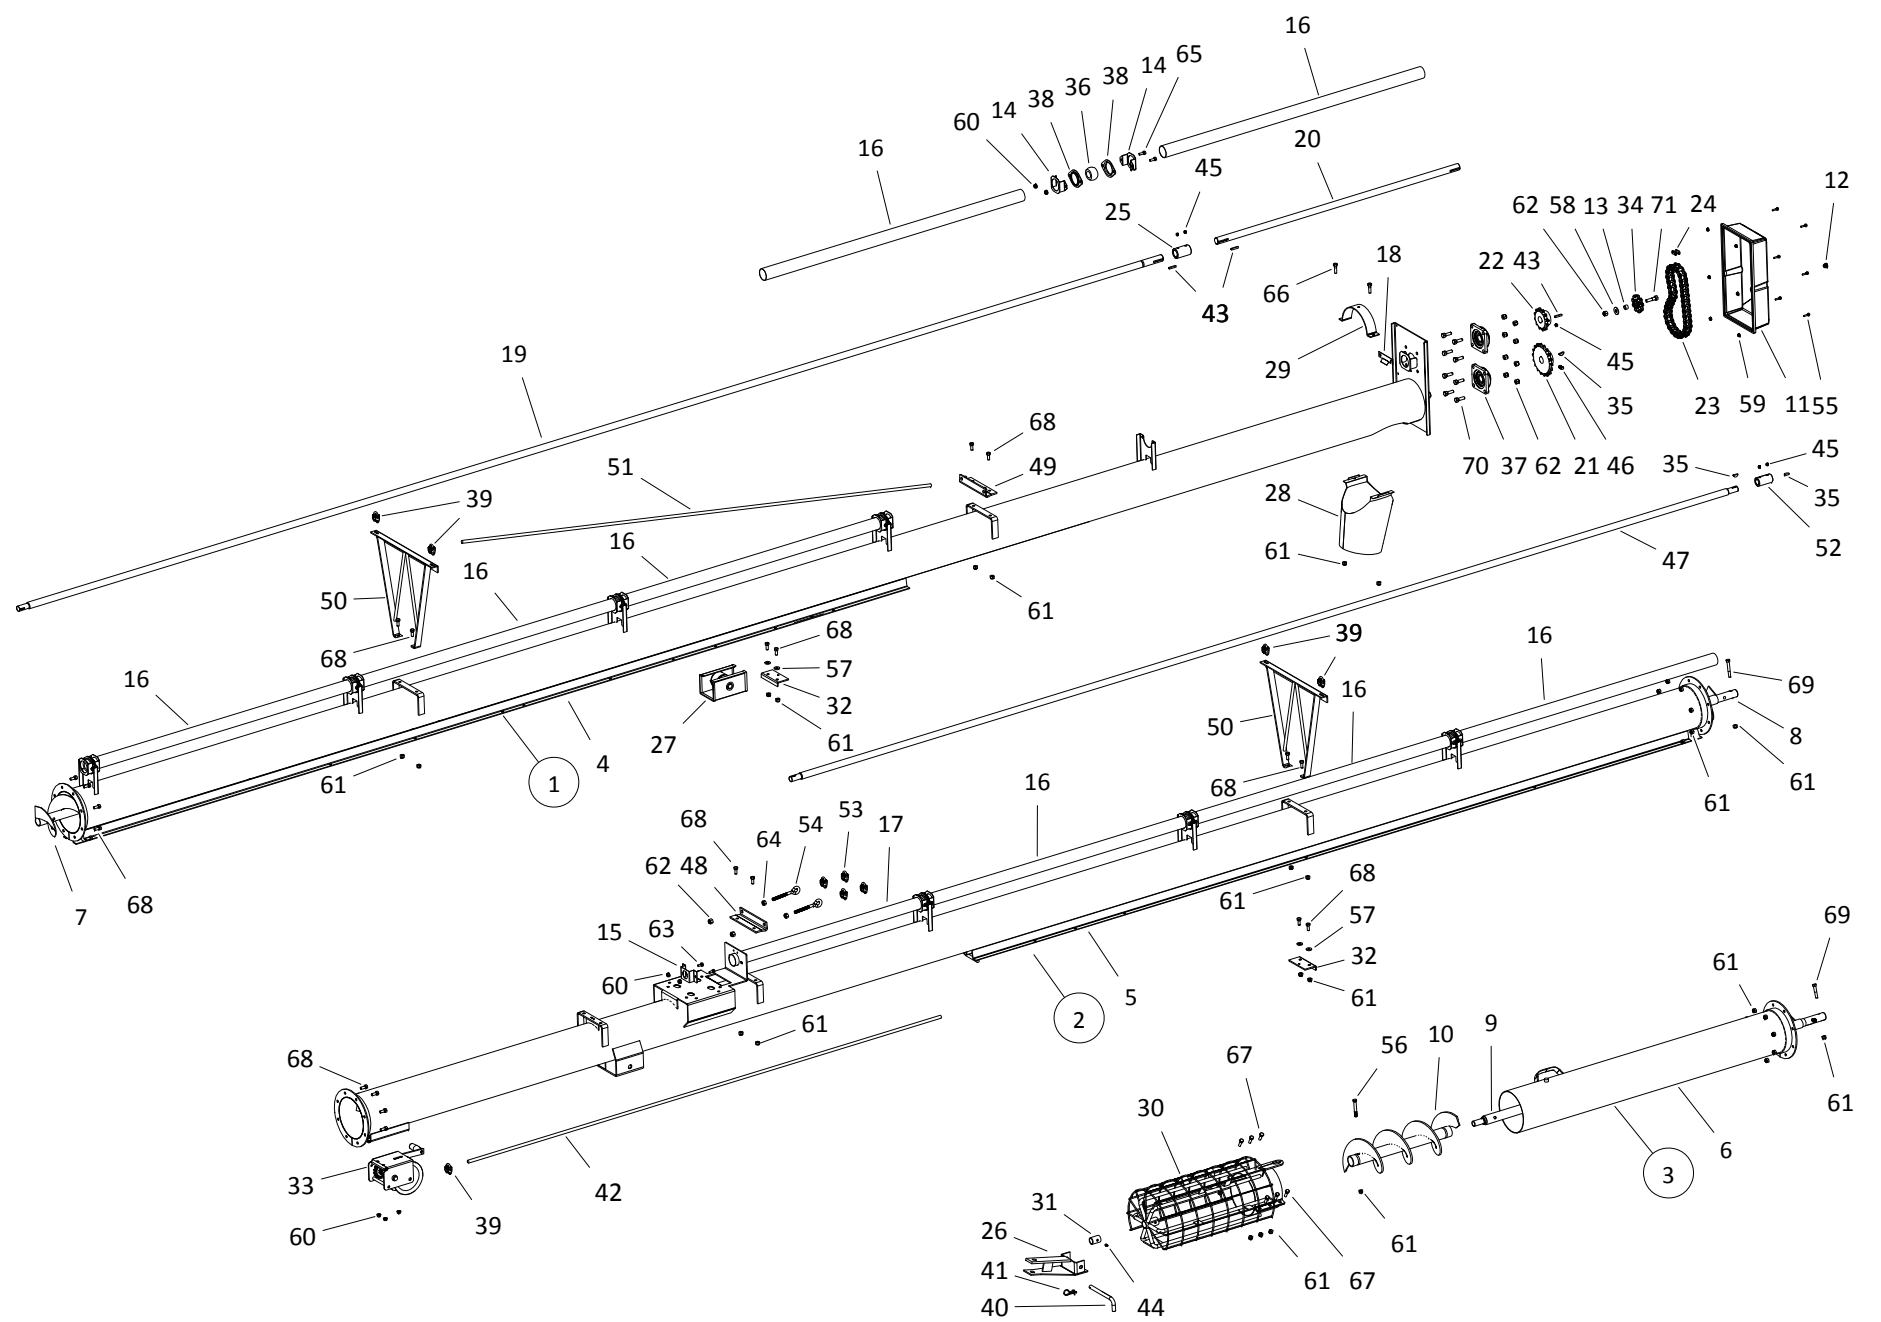

TUBE COMPONENTS, WRX 8-56

TUBE COMPONENTS, WRX 8-56

ITEM	PART NO.	DESCRIPTION
1	200514YL	UPPER TUBE BUNDLE
2	200527YL	MIDDLE TUBE BUNDLE
3	200993YL	LOWER TUBE BUNDLE
4	200521YL	UPPER TUBE ONLY
5	200526YL	MIDDLE TUBE ONLY
6	200991YL	LOWER TUBE ONLY
7	200475	UPPER FLIGHT
8	10-19552	W80 MIDDLE FLIGHT SECTION
9	10-29731	LWR FLIGHT W/INTAKE FLGHT
10	10-18920	MK80 BOOT FLIGHT SECTION
11	10-17160	OIL COVER, HEAD
12	10-17179	3/8 OIL BATH PLUG
13	10-24382	IDLER SPROCKET SPACER
14	10-23250	FLANGE BEARING HANGER BRACKET
15	10-23268	DS GUARD HANGER BRKT, LWR
16	10-23614	UPPER DS GUARD, 57-3/4"
17	200503YL	MID DRIVE SHAFT GUARD, 42-1/8", YELLOW
18	10-23617	SHIELD STOP, UPPER
19	10-23184	MIDDLE DS
20	10-29736	UPPER SHORT DRIVESHAFT
21	10-23181	80B18 X 1 SPROCKET
22	10-23180	80B12 X 1-1/4 SPROCKET
23	10-23185	CHAIN #80 X 31P W/CONN LINK (HEAVY)
24	10-19323	#80 CONNECTOR LINK (HEAVY)
25	10-19770	DRIVESHAFT CONNECTOR, 1-1/4"
26	10-17123	CLEVIS
27	10-17203	TRACK SHOE
28	10-29306	SPOUT, 8 INCH ROLLED
29	10-19460	W80 HALF CLAMP 10716
30	10-29726	INTAKE W/SHIELD,BUSHG
31	10-19149	P245 - 14MOD POROUS BRONZE BUSHING
32	10-18762	J TRACK STOP
33	10-19569	WINCH AND HANDLE
34	200477	80X9T 1/2 BORE IDLER SPROCKET
35	10-19224	1/4" X 1" WOODRUFF KEY PLAIN
36	10-18691	1-1/4 WOOD BEARING
37	10-19567	BEARING, 1-1/4 PILLOW
38	10-18695	1-1/4" FLANGE, 2-HOLE
39	10-19147	1/4" CABLE CLAMP
40	10-17181	CLEVIS PIN
41	10-17383	3610 GRIP CLIP
42	10-19252	W56-61 CABLE
43	10-19606	KEY, 1/4" X 1-1/2" SQ
44	10-19222	GREASE FTG ZERK 1/4-28 SAE CZ PLTD
45	10-19225	SETSCREW, 3/8" UNC X 3/8" REGULAR
46	10-29118	SETSCREW, 3/8" X 3/4" GR8 SQ HEAD
47	200569	MIDDLE DRIVE SHAFT
48	10-27960	TRUSS CABLE ANCHOR BT
49	10-27863	CABLE ANCHOR
50	10-19324	REGULAR TRUSS BRACKET