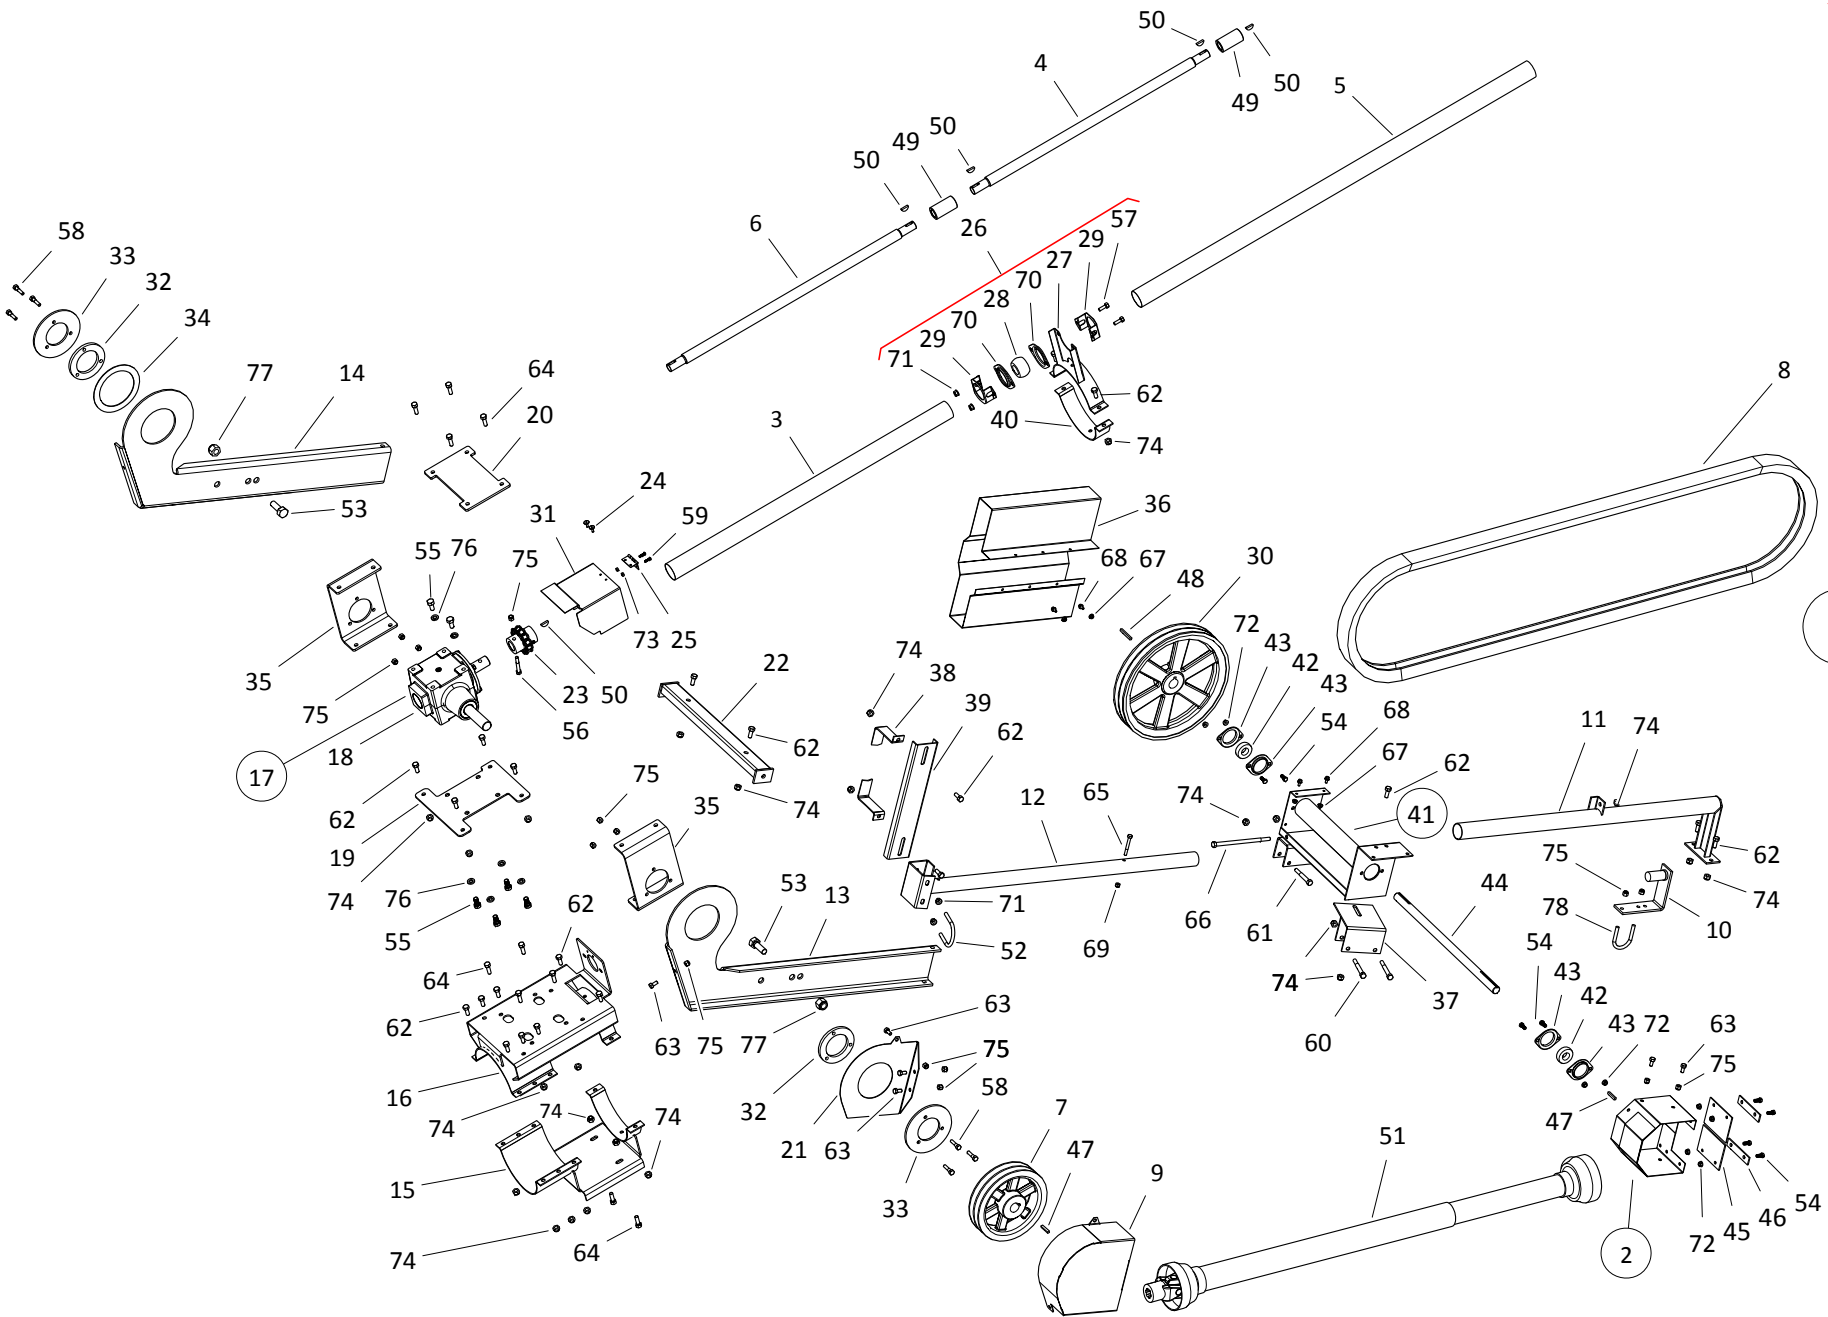

PTO-BD KIT, WRX 8-36 (A460YL)

PTO-BD KIT, WRX 8-36 (A460YL)

ITEM	PART NO.	DESCRIPTION
51	10-19520	222-16174 DRIVELINE (RED)
52	10-19610	3/8" X 2-1/2" U-BOLT PLTD
53	10-19592	3/4" X 2" NC BOLT GR 8 PLTD
54	10-19538	5/16" X 3/4" NC BOLT GR 2 PLTD
55	10-19231	1/2" X 1" NC BOLT GR 5 PLTD
56	10-19541	3/8" X 2-3/4" NC BOLT GR 2 PLTD
57	10-18955	3/8" X 1" NC BOLT GR 5 PLTD
58	9900694	3/8" X 1-1/2" UNC HEX BOLT GR5 PLT
59	10-28656	#10 X 3/4 BOLT PLTD
60	10-19547	7/16" X 3-1/2" NC BOLT GR 5 PLTD
61	10-19546	7/16" X 3" NC BOLT GR 5 PLTD
62	10-19542	7/16" X 1" NC BOLT GR 5 PLTD
63	10-19540	3/8" X 3/4" NC BOLT GR 5 PLTD
64	10-18698	7/16" X 1-1/4" NC BOLT GR 8 PLTD
65	10-17631	5/16" X 2-1/2" NC BOLT GR 2 PLTD
66	10-19548	BOLT 7/16" X 8"
67	10-19594	1/4" NC SERRATED FLANGE NUT PLTD
68	10-19537	1/4" X 1/2" HEX WSHR HEAD GR 5 PLTD
69	10-19980	5/16" NC NYLON LOCKNUT PLTD
70	10-18695	62MST ZP FLANGE PLATED FINISH
71	10-19596	3/8" NC SERRATED FLANGE NUT PLTD
72	10-19595	5/16" NC SERRATED FLANGE NUT PLTD
73	10-28657	#10 NYLON LOCKNUT PLTD
74	10-19598	7/16" NC NYLON LOCKNUT GR 2 PLTD
75	10-17402	3/8" NC NYLON LOCKNUT PLTD
76	10-19605	1/2" LOCK WASHER PLTD
77	10-19601	3/4" NC NYLON LOCKNUT PLTD
78	10-19609	3/8" X 2" U-BOLT PLTD