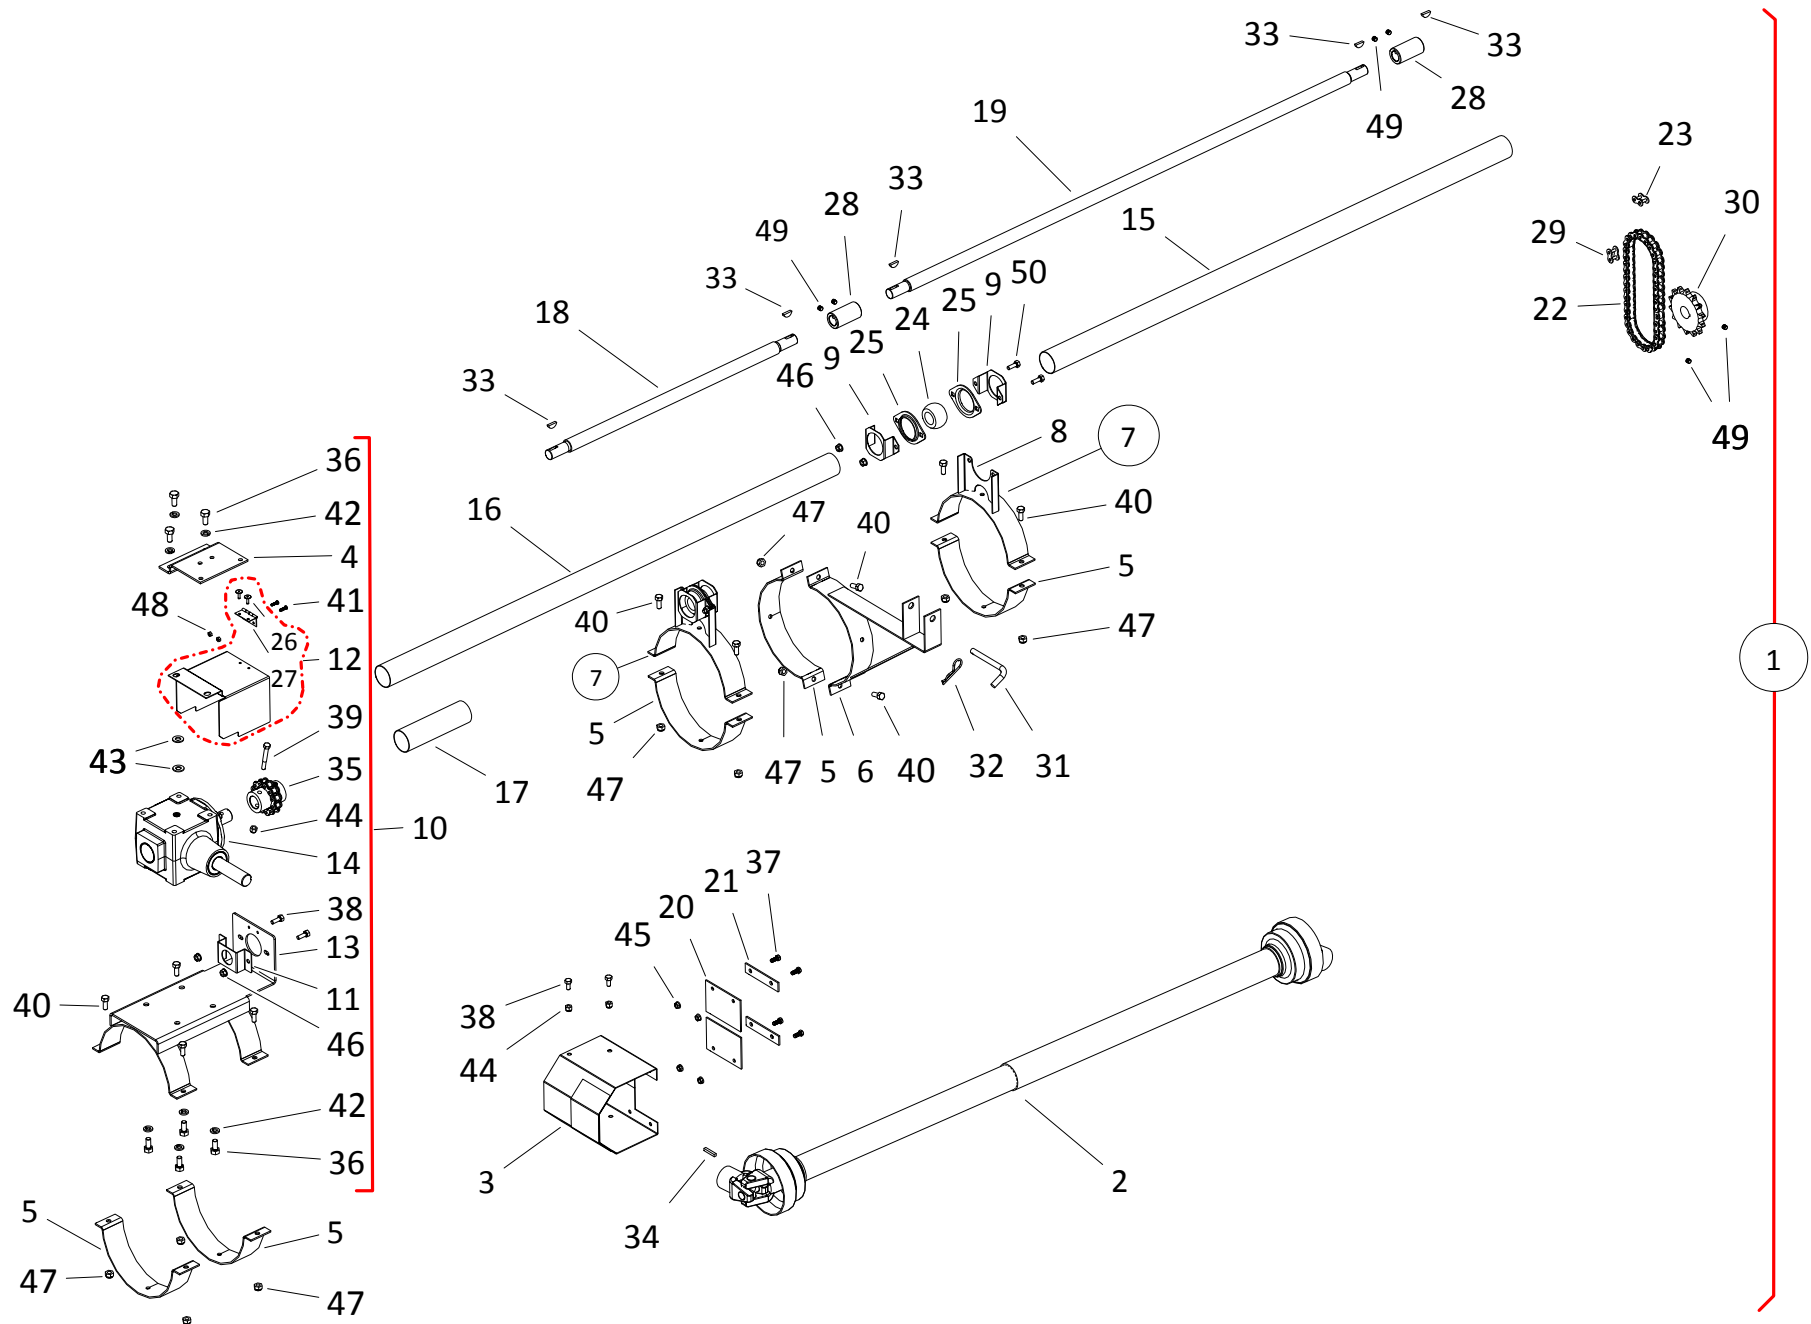

PTO-SD KIT, WRX 8-46 (A432)

PTO-SD KIT, WRX 8-46 (A432)

ITEM	PART NO.	DESCRIPTION
1	05-A432	WRX80-46 SD KIT
2	10-19806	PTO SHAFT, YELLOW END (60")
3	10-17232	PTO SHIELD ASSM
4	200457RD	WRX PTO SHIELD MOUNT BRACKET
5	10-19460	CLAMP, W80 HALF
6	10-19461	SADDLE, W80 SD
7	200511RD	CLAMP-ON BEARING MNT ASSY, 8"
8	200510RD	CLAMP-ON BEARING MNT, 8"
9	10-23250WH	FLANGE BEARING HANGER BRACKET
10	200513RD	CLAMP-ON GB ASSY, 8"
11	10-23268	DS GUARD HANGER BRKT, LWR
12	10-24076	CHAIN COUPLER GUARD, ASSY
13	200512RD	CLAMP-ON GB MNT, 8"
14	10-29676	GEARBOX
15	10-23614	UPPER DS GUARD, 57-3/4"
16	200587YL	SD DRIVESHAFT GUARD, 56-3/4"
17	10-23246	LOWER DS GUARD 7-7/8"
18	10-28986	LOWER DRIVESHAFT
19	10-24381	WRX100 SD DS, 5'
20	10-17229	RUBBER BELT
21	10-18878	4-3/4 STRAP
22	201004	#80 x 27P CHAIN CONNECT & HALF LINK
23	10-19323	#80 CONNECTOR LINK (HEAVY)
24	10-18691	1-1/4 WOOD BEARING
25	10-18695	1-1/4" FLANGE, 2-HOLE
26	10-18185	LARGE FLANGE RIVET
27	10-18188	2 BUTT HINGE, PLATED
28	10-19119	DRIVESHAFT CONNECTR
29	10-17400	#80HR OFFSET LINK (HEAVY)
30	200585	80B12 x 1 SPROCKET
31	10-19648	SADDLE PIN
32	10-19463	210 HITCH PIN
33	10-19224	1/4" X 1" WOODRUFF KEY
34	10-19606	1/4" X 1-1/2" SQUARE KEY
35	10-19674	C6012 CHAIN COUPLER #10293
36	10-19231	1/2" X 1" NC BOLT GR 5 PLTD
37	10-19538	5/16" X 3/4" NC BOLT GR 2 PLTD
38	10-19540	3/8" X 3/4" NC BOLT GR 5 PLTD
39	10-19541	3/8" X 2-3/4" NC BOLT GR 2 PLTD
40	10-19542	7/16" X 1" NC BOLT GR 5 PLTD
41	10-28656	#10 X 3/4 BOLT PLTD
42	10-19605	1/2" LOCK WASHER PLTD
43	10-22137	1-1/16 X 17/32 X 3/32 WASHER PLATED
44	10-17402	3/8" NC NYLON LOCKNUT PLTD
45	10-19595	5/16" NC SERRATED FLANGE NUT PLTD
46	10-19596	3/8" SERRATED FLANGE NUT
47	10-19598	7/16" NC NYLON LOCKNUT GR 2 PLTD
48	10-28657	#10 NYLON LOCKNUT PLTD
49	10-19225	SETSCREW, 3/8" UNC X 3/8" REGULAR
50	10-18955	3/8" X 1" NC BOLT GR 5 PLTD