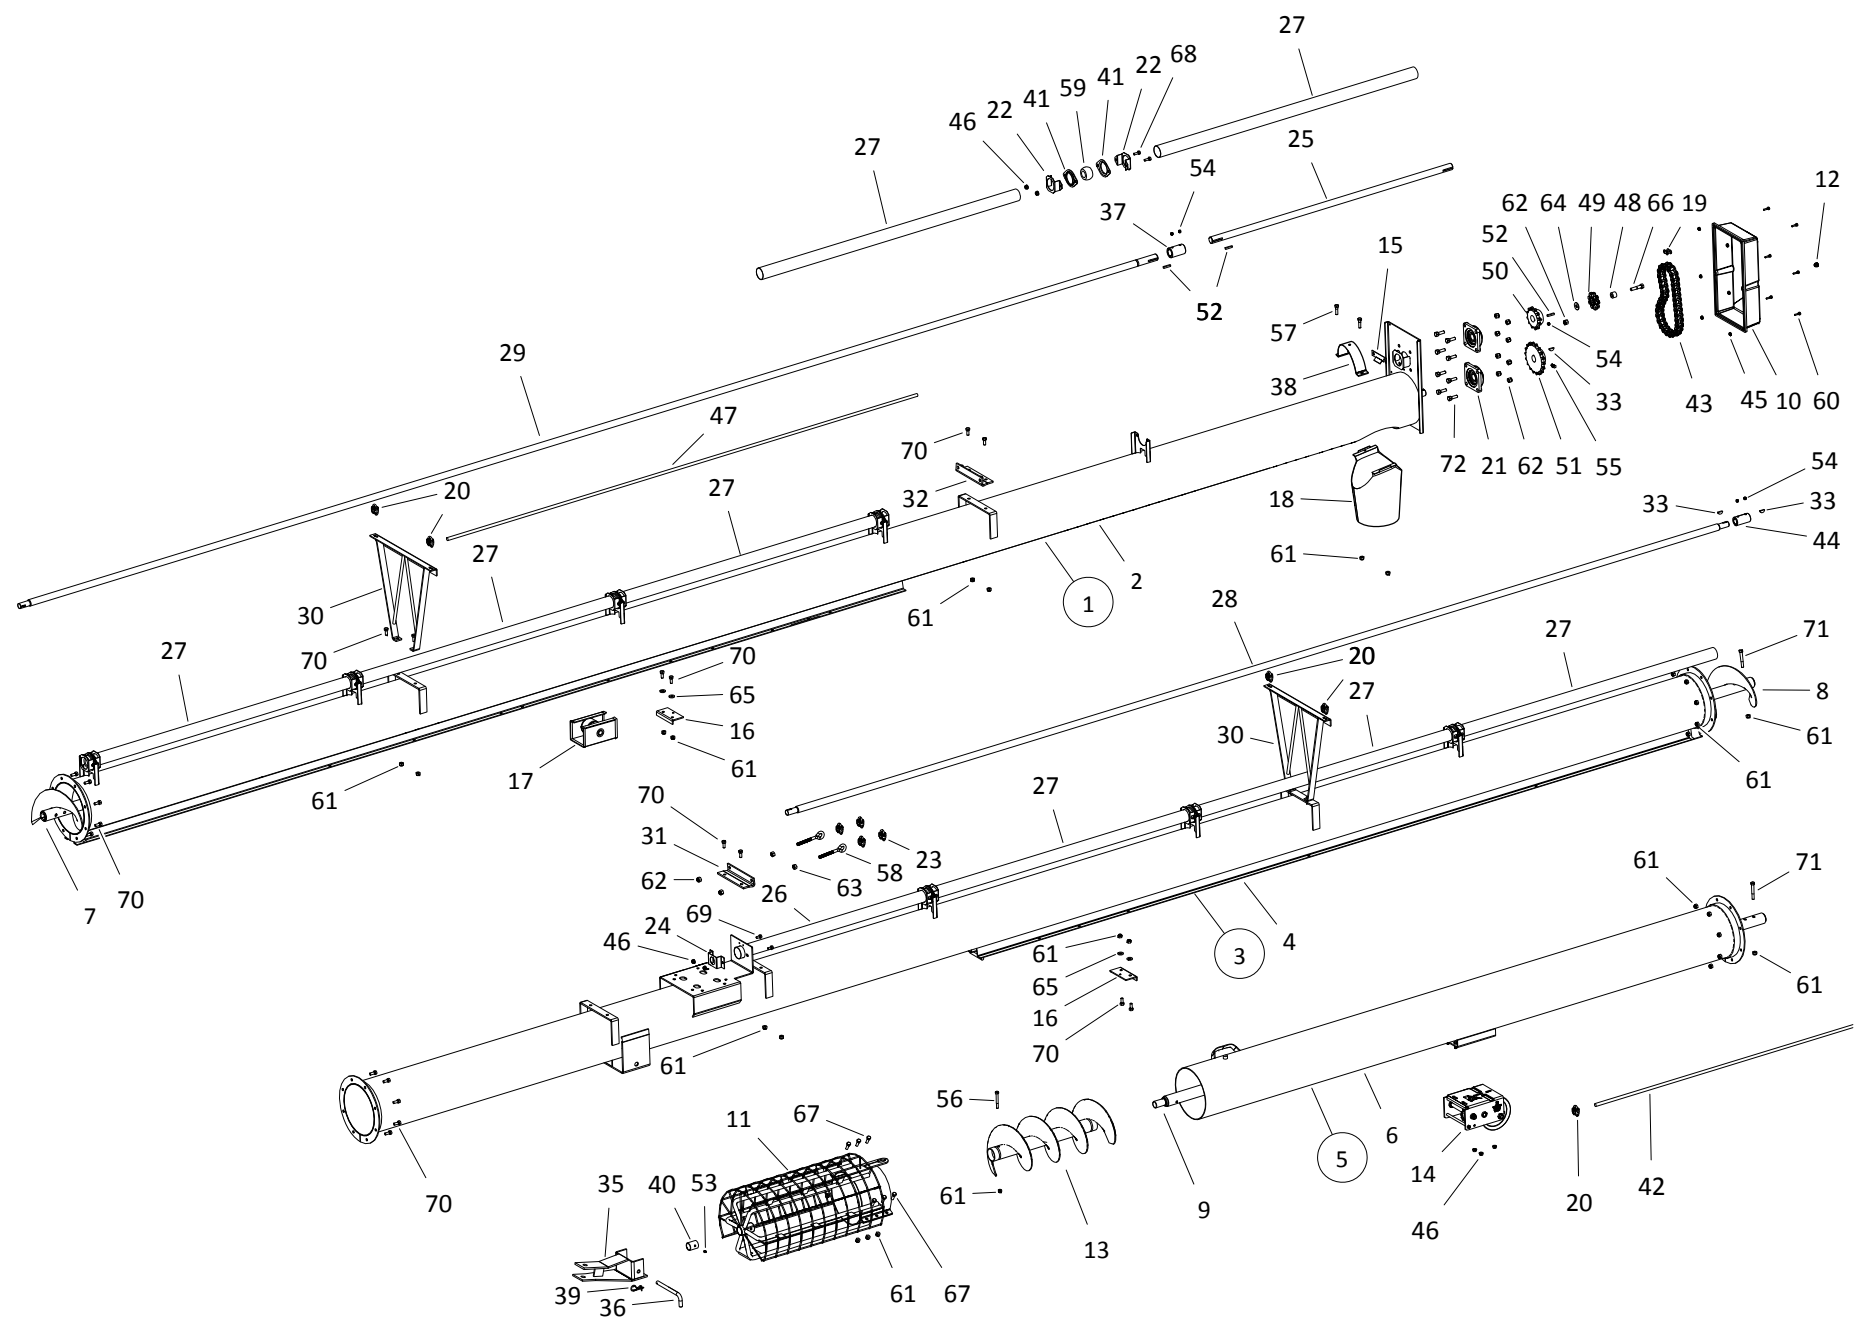

TUBE COMPONENTS, WRX 8-61

28

TUBE COMPONENTS, WRX 8-61

ITEM	PART NO.	DESCRIPTION
1	200514YL	UPPER TUBE BUNDLE
2	200521YL	UPPER TUBE ONLY
3	200527YL	MIDDLE TUBE BUNDLE
4	200526YL	MIDDLE TUBE ONLY
5	200529YL	LOWER TUBE BUNDLE
6	200528YL	LOWER TUBE ONLY
7	200475	UPPER FLIGHT
8	10-19552	W80 MIDDLE FLIGHT SECTION
9	10-29732	LWR FLIGHT W/INTAKE FLGHT
10	10-17160	OIL COVER, HEAD
11	10-29726	INTAKE W/SHIELD,BUSHG
12	10-17179	3/8 OIL BATH PLUG
13	10-18920	BOOT FLIGHT
14	10-19569	WINCH AND HANDLE
15	10-23617	SHIELD STOP, UPPER
16	10-18762	TRACK STOP
17	10-17203	TRACK SHOE
18	10-29306	SPOUT, 8 INCH ROLLED
19	10-19323	#80 CONNECTOR LINK (HEAVY)
20	10-19147	1/4" CABLE CLAMP
21	10-19567	BEARING, 1-1/4 PILLOW
22	10-23250	FLANGE BEARING HANGER BRACKET
23	10-19333	5/16" CABLE CLAMP (YELLOW ZINC)
24	10-23268	DS GUARD HANGER BRKT, LWR
25	10-29736	UPPER SHORT DRIVESHAFT
26	200503YL	MID DRIVE SHAFT GUARD, 42-1/8", YELLOW
27	10-23614	UPPER DS GUARD, 57-3/4"
28	200569	MIDDLE DRIVE SHAFT
29	10-23184	MIDDLE DS
30	10-19324	REGULAR TRUSS BRACKET
31	10-27960	TRUSS CABLE ANCHOR BT
32	10-27863	CABLE ANCHOR
33	10-19224	1/4" X 1" WOODRUFF KEY PLAIN
35	10-17123	WR CLEVIS
36	10-17181	CLEVIS PIN
37	10-19770	DRIVESHAFT CONNECTOR, 1-1/4"
38	10-19460	W80 HALF CLAMP 10716
39	10-17383	3610 GRIP CLIP
40	10-19149	P245 - 14MOD POROUS BRONZE BUSHING
41	10-18695	1-1/4" FLANGE, 2-HOLE
42	10-19252	W56-61 CABLE
43	10-23185	CHAIN #80 X 31P W/CONN LINK (HEAVY)
44	10-19119	DRIVESHAFT CONNECTOR
45	10-19594	1/4" NC SERRATED FLANGE NUT PLTD
46	10-19596	3/8" SERRATED FLANGE NUT
47	10-28898	TRUSS/MKF71 LIFT CABLE
48	10-24382	IDLER SPROCKET SPACER
49	200477	80X9T 1/2 BORE IDLER SPROCKET
50	10-23180	80B12 X 1-1/4 SPROCKET
51	10-23181	80B18 X 1 SPROCKET