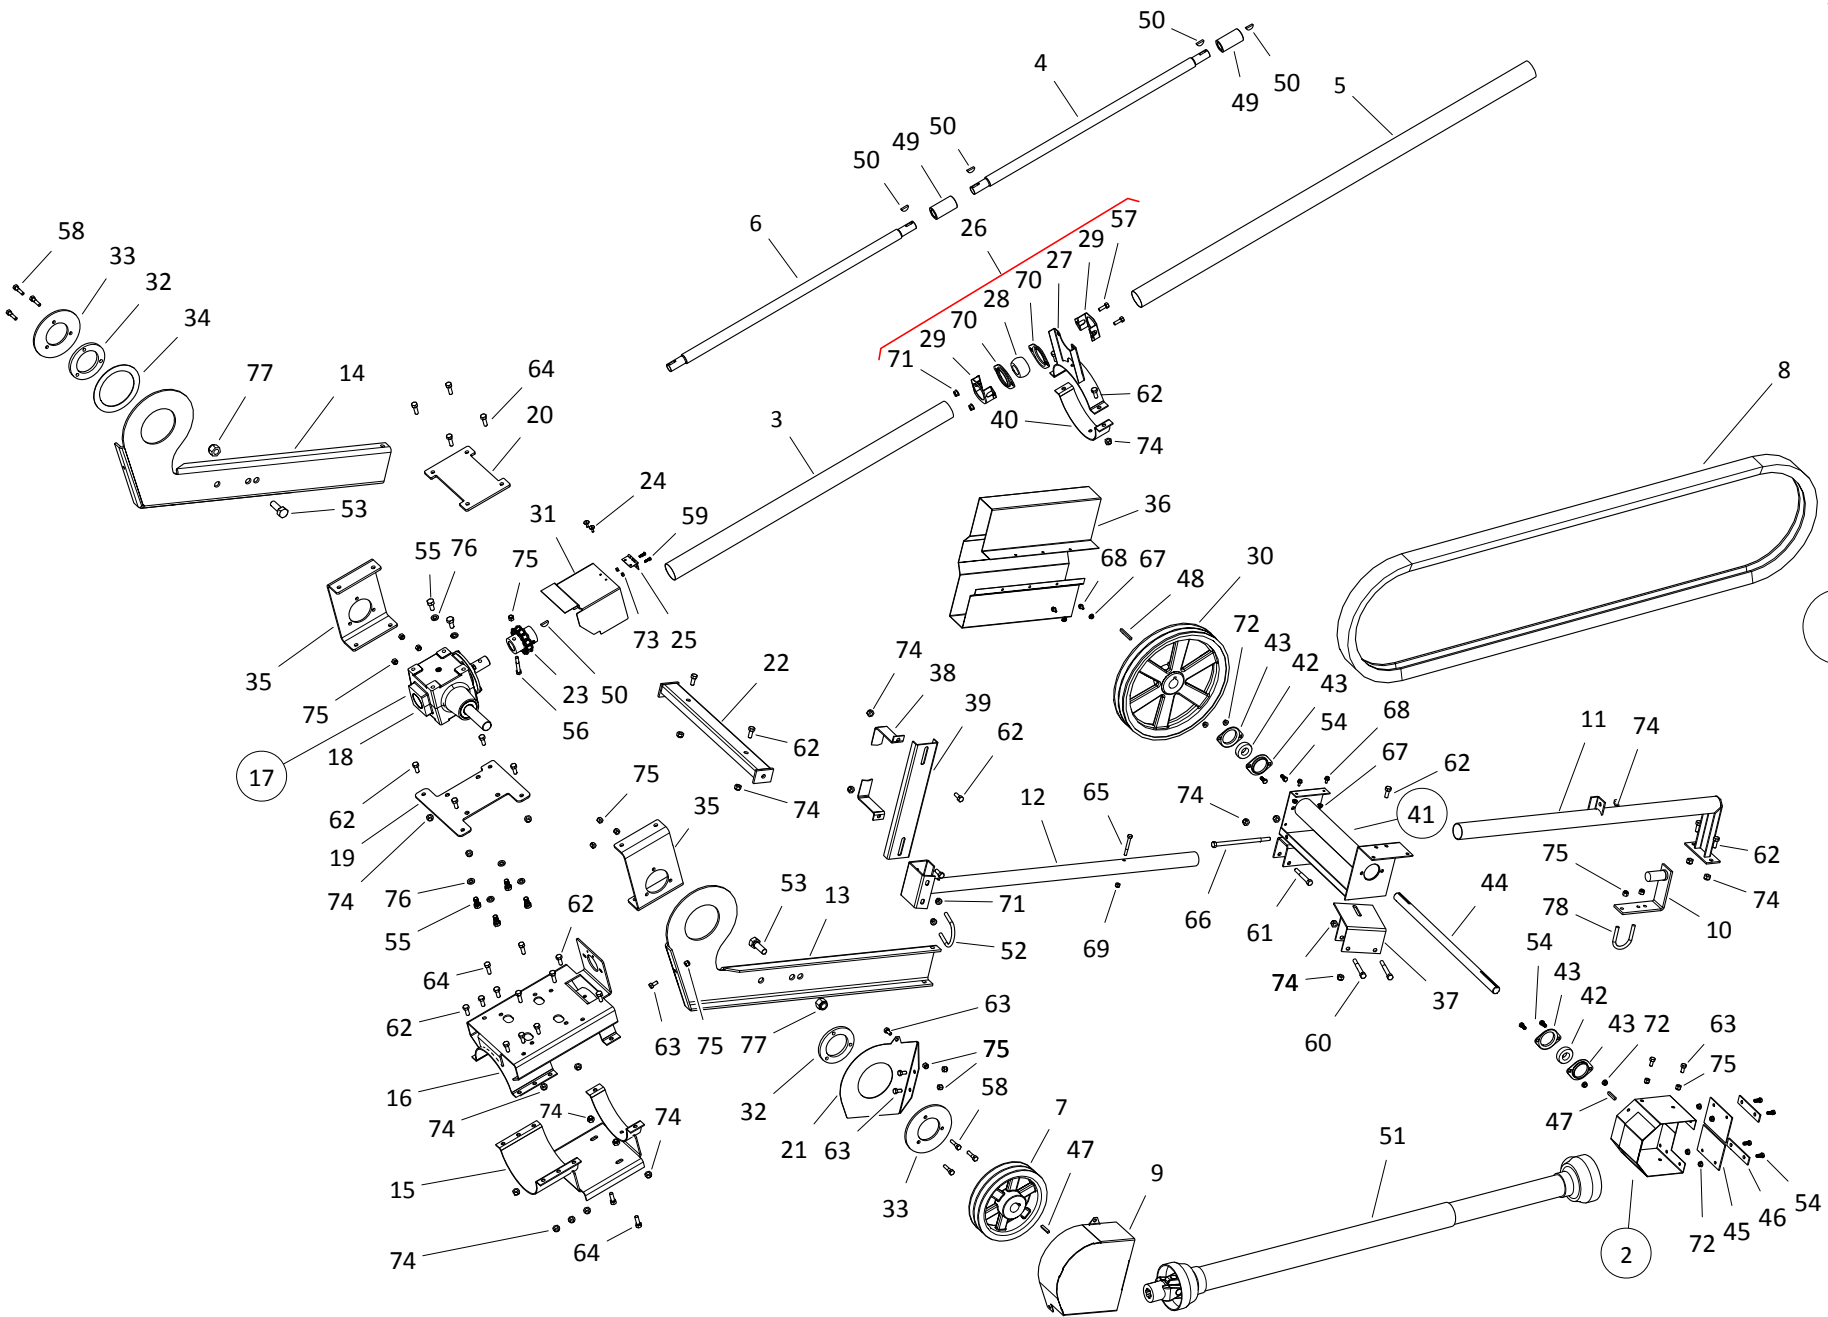

PTO-BD KIT, WRX 8-36 (A460YL)

PTO-BD KIT, WRX 8-36 (A460YL)

ITEM	PART NO.	DESCRIPTION
1	05-A460YL	WRX08-36 BD KIT
2	10-17231	PTO SHIELD ASSM
3	200959YL	BD DS GUARD, 40-3/4" YL
4	10-24328	SD DRIVE SHAFT, SHORT
5	10-23614	UPPER DS GUARD, 57-3/4"
6	10-23231	LOWER DRIVESHAFT
7	10-29946	7.7" X 1-1/4" DOUBLE B GROOVE PLY
8	10-23196	B210 DOUBLE BANDED BELT
9	201232RD	BELT DRIVE GUARD ASSY
10	200997RD	PTO SADDLE BRACKET
11	200990RD	BD SUPPORT TUBE, OUTER
12	200989RD	BD SUPPORT TUBE, INNER
13	200962RD	FRAME EXTENSION, RH
14	200961RD	FRAME EXTENSION, LH
15	200954RD	BD CLAMP MOUNT BRACKET
16	200953RD	BD GEARBOX BRKT
17	200938RD	GEARBOX ASSEMBLY
18	10-29676	GEARBOX (W. HEART RED)
19	200928RD	GEARBOX MOUNT PLATE
20	200931RD	GEARBOX TOP PLATE
21	200930RD	BELT DRIVE GUARD, BOTTOM COVER
22	200929RD	BD CROSS MEMBER
23	10-19674	CHAIN COUPLER
24	10-18185	ASF\0621 RIVET (LARGE FLANGE)
25	10-18188	2 BUTT HINGE, PLATED
26	200511RD	WRX 8 SD CLAMP-ON BEARING MNT ASSY
27	200510RD	WRX 8 SD CLAMP-ON BEARING MNT
28	10-18691	WOOD BEARING
29	10-23250WH	FLANGE BEARING HANGER BRACKET
30	10-18533	15" X 1" DOUBLE B GROOVE PULLEY
31	10-24076	CHAIN COUPLER GUARD, ASSY
32	10-24016	FRAME, LWR ARM BOLT PLATE, SMALL
33	10-24015	FRAME, LWR ARM BOLT PLATE, LARGE
34	10-24014	SPACER, LWR FRAME
35	10-24012	BRKT, GB LOWER FRAME CONNECT
36	10-19655	SHIELD, 15" BD PULLEY
37	10-19646	BD SLIDING BRACKET
38	10-19639	BELT GUIDE BRACKET
39	10-19638	BD BELT GUIDE CHANNEL
40	10-19460	HALF CLAMP 10716
41	10-17246	JACKSHAFT ASSM
42	10-18817	EFH205-16 BEARING
43	10-18694	T52MST ZP FLANGE PLATED FINISH
44	10-19649	JACKSHAFT
45	10-17229	3-1/2" X 5" X 1/8" 2 PLY BELT
46	10-18878	4-3/4 STRAP
47	10-19606	KEY, 1/4" X 1-1/2" SQ 700615
48	10-17854	BD KEY
49	10-19119	SLEEVE COUPLER
50	10-19224	1/4" X 1" WOODRUFF KEY PLAIN