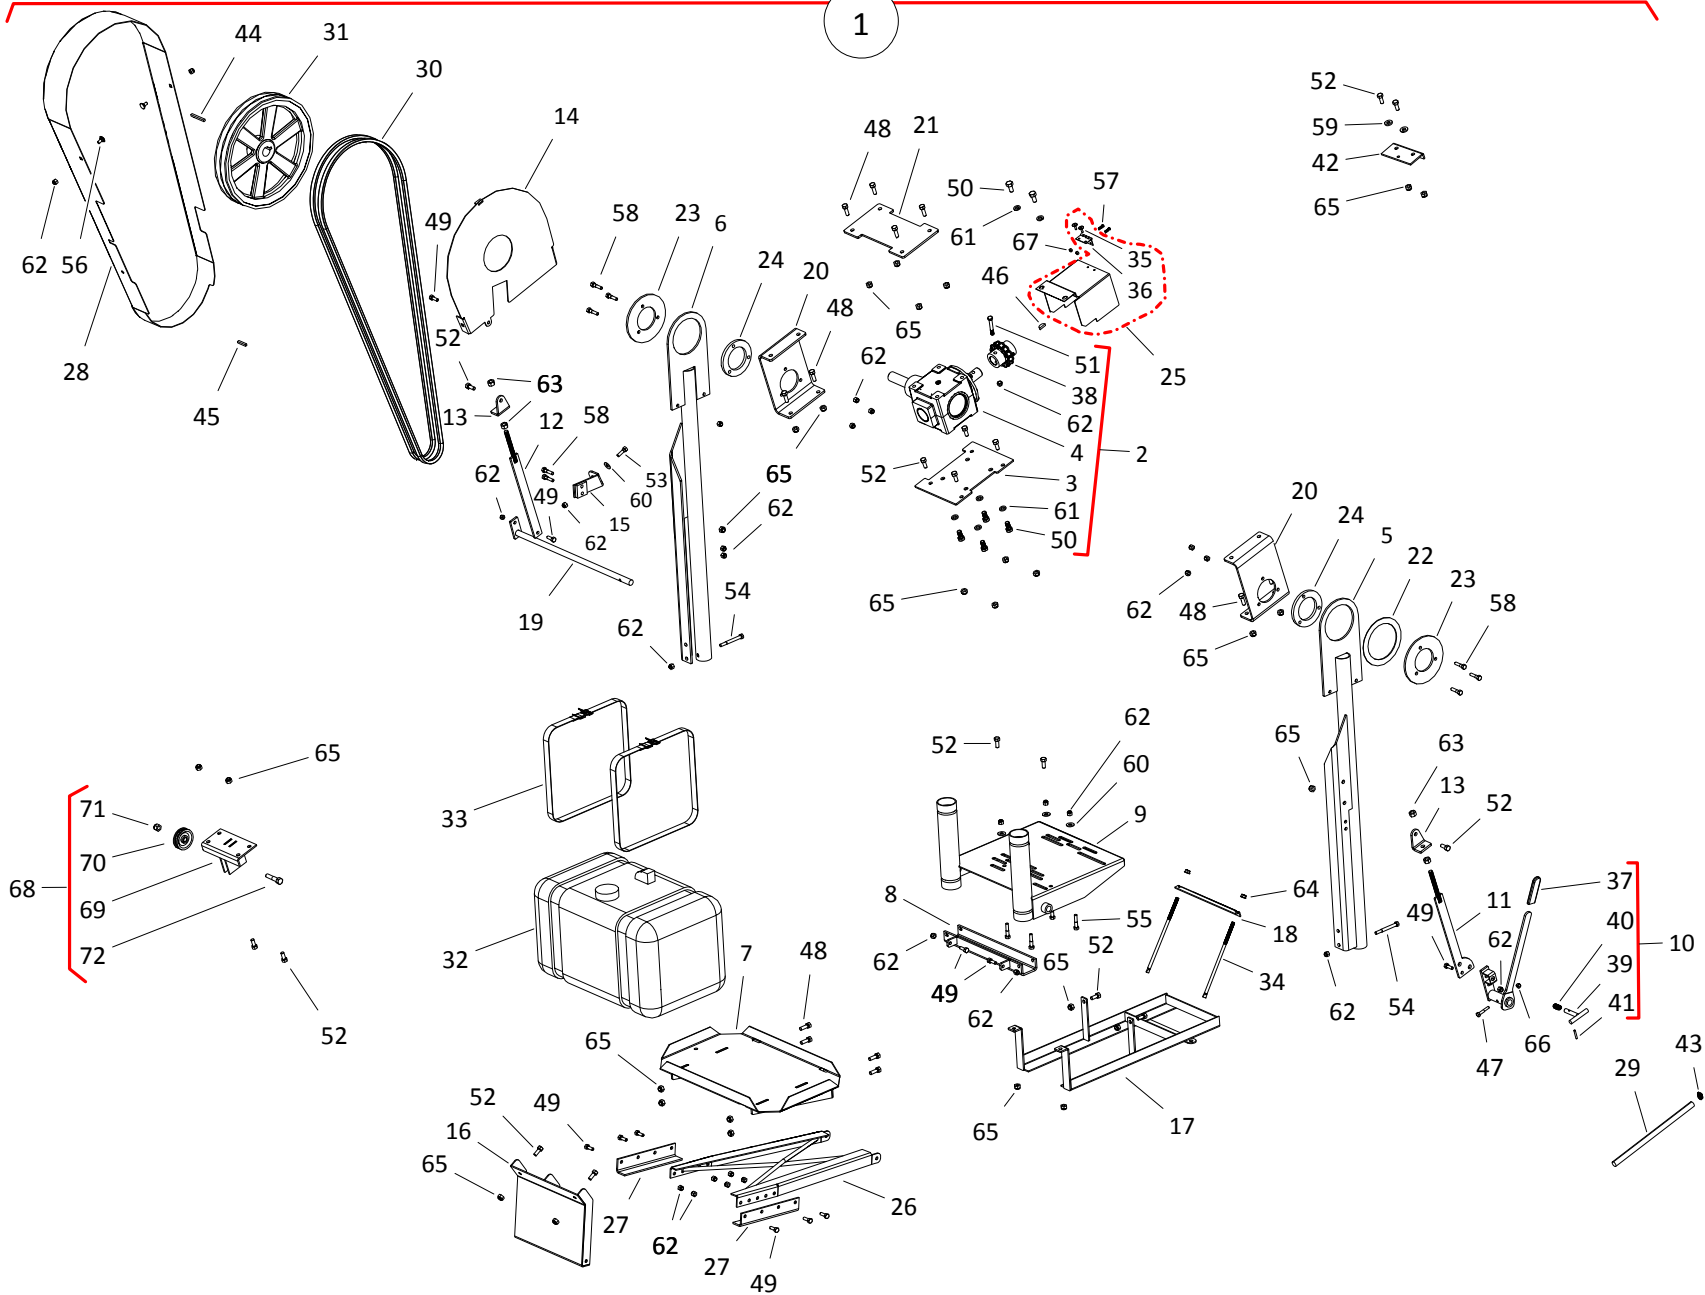

1

MD KIT, WRX 31 | 41 (A416)

ITEM	PART NO.	DESCRIPTION
1	05-A416	WRX100-31/41 MD KIT
2	10-23217	GEARBOX ASSEMBLY
3	10-23218	GEARBOX MOUNT PLATE
4	10-29676	GEARBOX
5	10-23808	RH MOTOR MOUNT ARM, WRX
6	10-23809	LH MOTOR MOUNT ARM, WRX
7	10-23810	FUEL TANK MOUNT, WRX
8	10-23811	STOPPER PLATE, WRX
9	10-23812	MOTOR MOUNT, WRX
10	10-23813	WRX BELT TENSIONER HANDLE ASSY
11	10-23814	RH BACK PIVOT ARM, WRX
12	10-23815	LH BACK PIVOT ARM, WRX
13	10-23816	PIVOT ARM MOUNT BRACKET, WRX
14	10-23817	GEARBOX BACK PLATE ASSY, WRX
15	10-23819	GEARBOX COVER SUPPORT BRACKET, WRX
16	10-23822	STABILIZING ARM BRACKET, WRX
17	10-23836	BATTERY MOUNT, WRX
18	10-23908	HOLD DOWN STRAP, BATTERY
19	10-23932	PIVOT ROD, WRX
20	10-24012	BRKT, GB LOWER FRAME CONNECT
21	10-24013	BRKT, GB TOP COVER
22	10-24014	SPACER, LWR FRAME
23	10-24015	FRAME, LWR ARM BOLT PLATE,LARGE
24	10-24016	FRAME, LWR ARM BOLT PLATE,SMALL
25	10-24076	CHAIN COUPLER GUARD, ASSY
26	10-24317	STABILITY ARM
27	10-24319	ADJUST STABILIZER BRKT, SHORT
28	10-24338	METAL BELT GUARD ASSY, WRX
29	10-28840	1/4 FUEL HOSE FOR WH, 48"
30	10-19212	B100 BELT
31	10-19950	15" X 1-1/4" DOUBLE B GROOVE PULLEY
32	10-23121	08668 - 12 GALLON FUEL TANK (TALL)
33	10-23122	STRAP, NYLON - 54" W/SPRING BUCKLE
34	10-18212	BATTERY HOLDER BOLT
35	10-18185	LARGE FLANGE RIVET
36	10-18188	2 BUTT HINGE, PLATED
37	P1211303	1/4 X 1 YELLOW RUBBER HANDLE GRIP
38	10-19674	CPLR, 1.25BOLT X 1" KEY
39	10-28856	LOCK PIN
40	10-28645	COMPRESSION SPRING (SINGLE)
41	10-28726	SLOTTED SPRING PIN 3/16 X 1-1/2 PLN
42	10-18762	J TRACK STOP
43	1200024	1/4" HOSE CLAMP
44	10-17854	1/4" X 2-1/2" SQUARE KEY
45	10-19606	KEY, 1/4" X 1-1/2" SQ
46	10-19224	1/4" X 1" WOODRUFF KEY
47	10-17712	5/16" X 1-3/4" NC BOLT GR 5 PLTD
48	10-18698	7/16" X 1-1/4" NC BOLT GR 8 PLTD
49	10-18955	3/8" X 1" NC BOLT GR 5 PLTD
50	10-19231	1/2" X 1" NC BOLT GR 5 PLTD