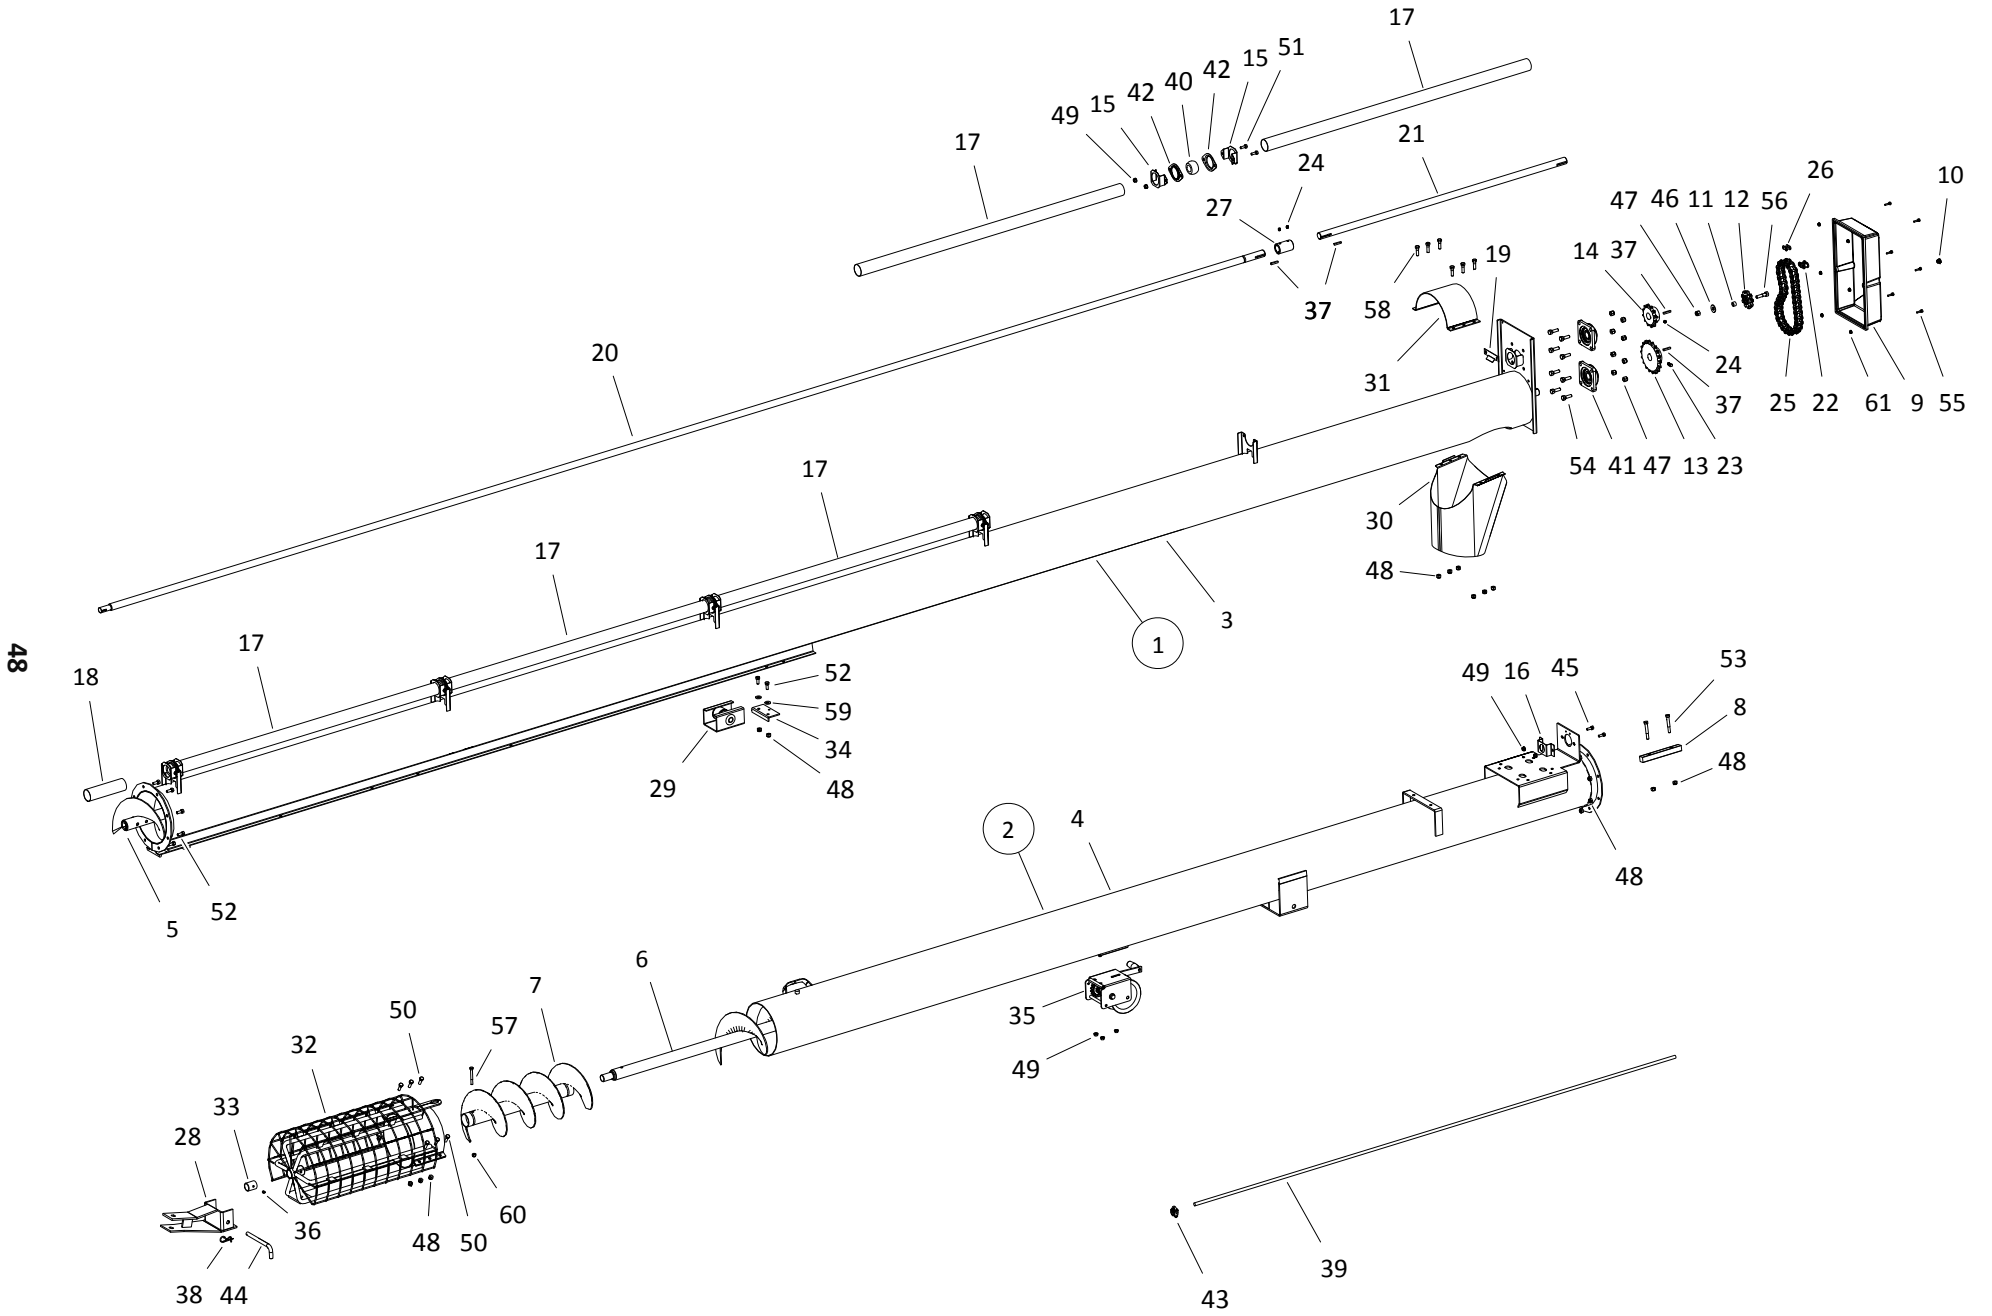

TUBE COMPONENTS, WRX 10-41

TUBE COMPONENTS, WRX 10-41

ITEM	PART NO.	DESCRIPTION
1	10-23950	UPPER TUBE BDL
2	10-23952	LOWER TUBE BUNDLE
3	10-23949	UPPER TUBE ONLY
4	10-23951	LOWER TUBE ONLY
5	10-23183	10" UPPER FLIGHT
6	10-23188	LWR FLT W/INTK FLT
7	10-17535	INTAKE FLIGHT
8	10-21690	FLIGHT CONNECTING SHAFT
9	10-17160	OIL COVER, HEAD
10	10-17179	3/8 OIL BATH PLUG
11	10-24382	IDLER SPROCKET SPACER
12	200477	80X9T 1/2 BORE IDLER SPROCKET
13	10-19779	80B18 X 1-1/4 SPROCKET
14	10-23180	80B12 X 1-1/4 SPROCKET
15	10-23250	FLANGE BEARING HANGER BRACKET
16	10-23268	DS GUARD HANGER BRKT, LWR
17	10-23614	UPPER DS GUARD, 57-3/4"
18	10-23246	LOWER DS GUARD 7-7/8"
19	10-23617	SHIELD STOP, UPPER
20	10-23184	MIDDLE DS
21	10-29736	UPPER SHORT DRIVESHAFT
22	10-17400	#80 HALF LINK (HEAVY)
23	10-29118	SETSCREW, 3/8" X 3/4" GR8 SQ HEAD
24	10-19225	SETSCREW, 3/8" UNC X 3/8" REGULAR
25	10-23185	CHAIN #80 X 31P W/CONN LINK (HEAVY)
26	10-19323	#80 CONNECTOR LINK (HEAVY)
27	10-19770	DRIVESHAFT CONNECTOR, 1-1/4"
28	10-17180	CLEVIS
29	10-18763	TRACK SHOE
30	200568RD	2-PIECE SPOUT
31	10-27235	10 HITCH RING
32	10-29738	INTAKE W/SHIELD,BUSH
33	10-19776	BUSHING, 1-1/4"
34	10-18762	TRACK STOP
35	10-19152	WINCH & HANDLE
36	10-19222	GREASE FTG ZERK 1/4-28 SAE CZ PLTD
37	10-19606	KEY, 1/4" X 1-1/2" SQ
38	10-17383	3610 GRIP CLIP
39	10-18823	WINCH CABLE
40	10-18691	1-1/4 WOOD BEARING
41	10-19567	BEARING, 1-1/4 PILLOW
42	10-18695	1-1/4" FLANGE, 2-HOLE
43	10-19147	1/4" CABLE CLAMP
44	10-17181	CLEVIS PIN
45	10-19540	3/8" X 3/4" NC BOLT GR 5 PLTD
46	10-17401	1/2" FLAT WASHER PLTD
47	10-19599	1/2" NC NYLON LOCKNUT GR 2 PLTD
48	10-19598	7/16" NC NYLON LOCKNUT GR 2 PLTD
49	10-19596	3/8" SERRATED FLANGE NUT
50	10-18698	7/16" X 1-1/4" NC BOLT GR 8 PLTD