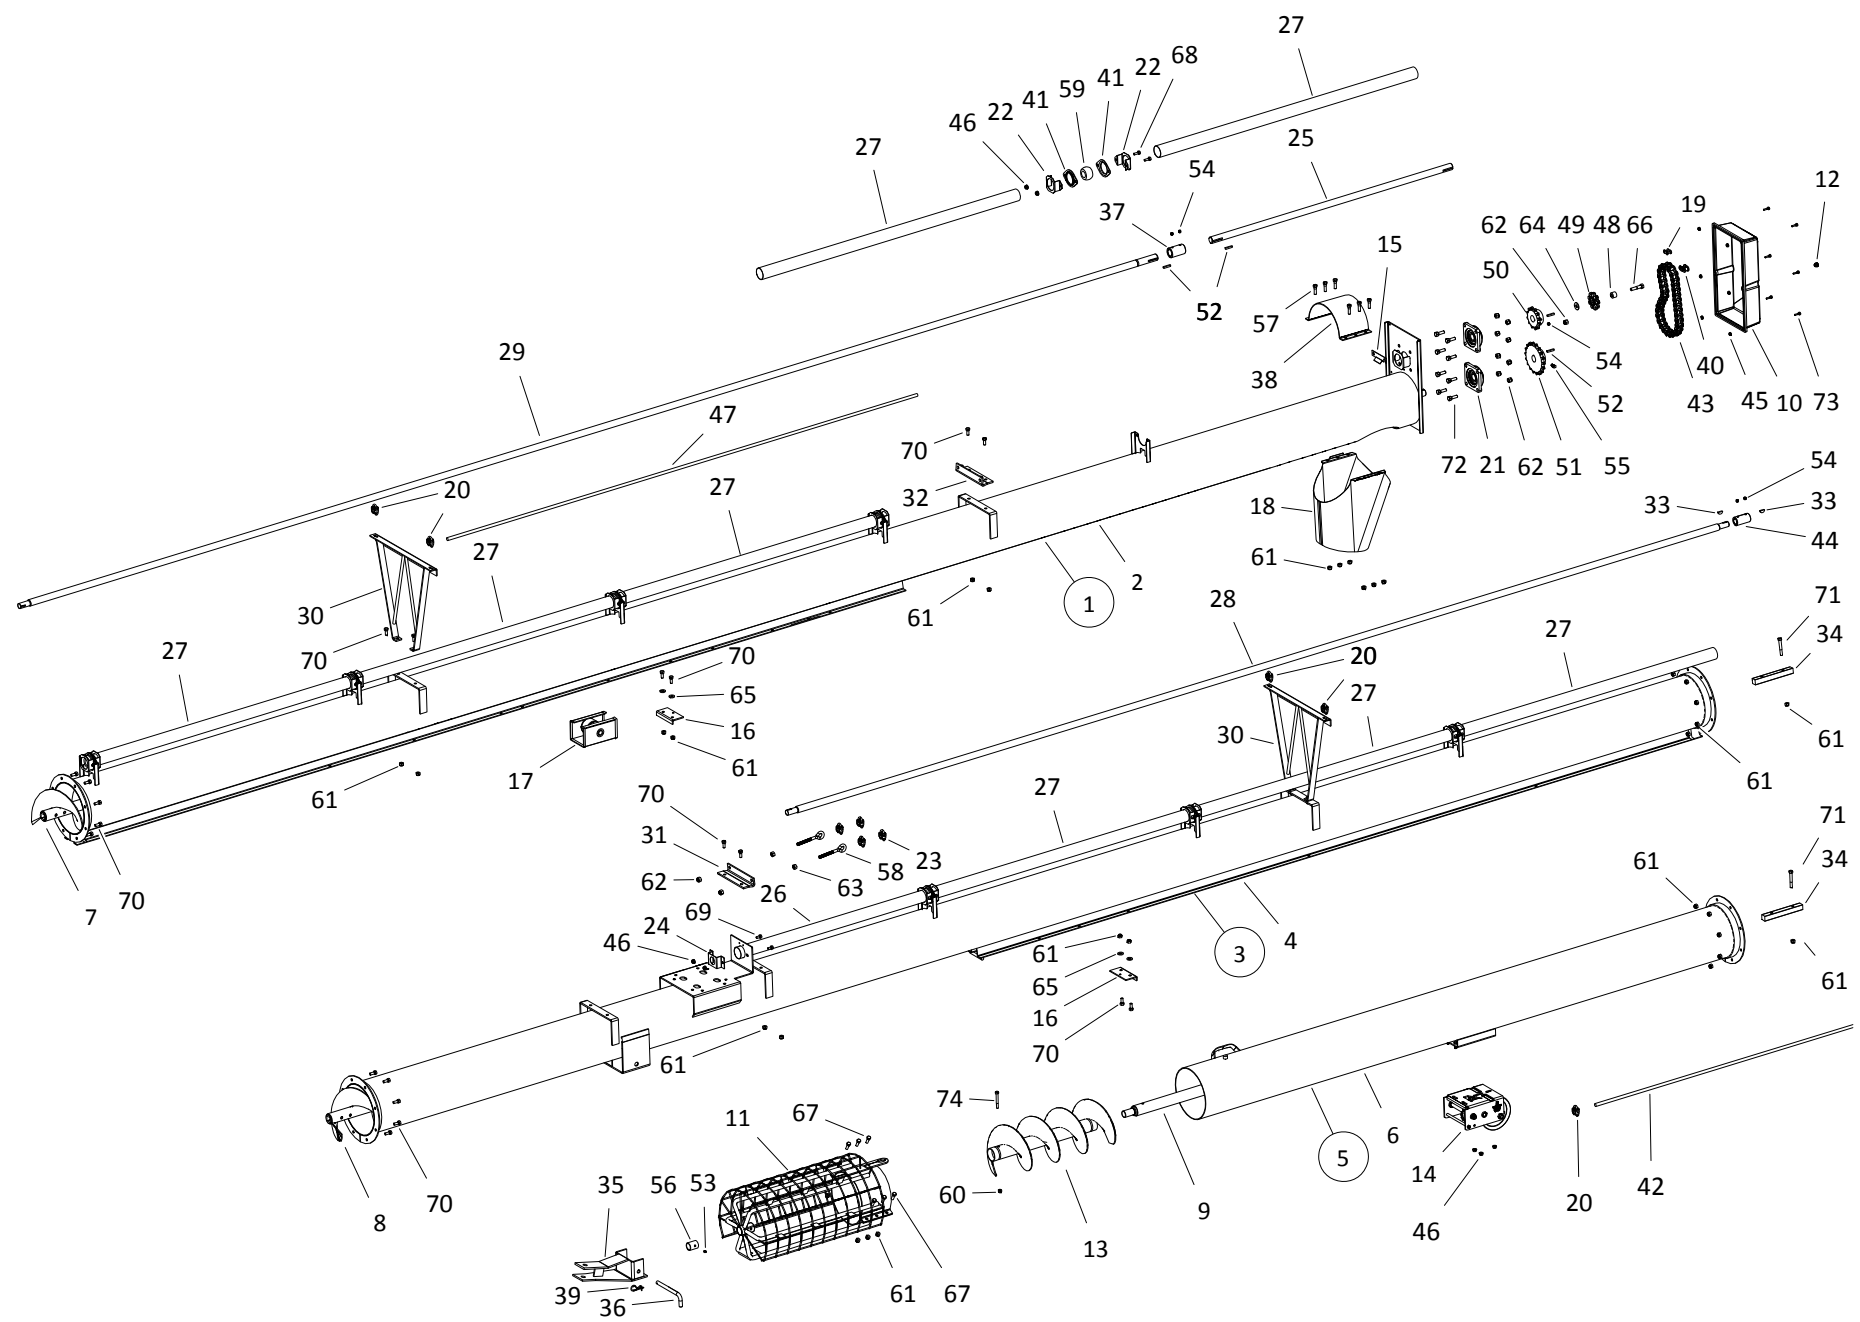

TUBE COMPONENTS, WRX 10-61

56

TUBE COMPONENTS, WRX 10-61

ITEM	PART NO.	DESCRIPTION
1	10-23950	UPPER TUBE BDL
2	10-23949	UPPER TUBE ONLY
3	200496YL	MIDDLE TUBE BUNDLE
4	200495YL	MIDDLE TUBE ONLY
5	200494YL	LOWER TUBE BUNDLE
6	200493YL	LOWER TUBE ONLY
7	10-23183	10" UPPER FLIGHT
8	10-21693	MIDDLE FLIGHT
9	10-23187	LWR FLIGHT W/INTAKE FLGHT
10	10-17160	OIL COVER, HEAD
11	10-29738	INTAKE W/SHIELD,BUSH
12	10-17179	3/8 OIL BATH PLUG
13	10-17535	INTAKE FLIGHT 4506113
14	10-19569	WINCH AND HANDLE
15	10-23617	SHIELD STOP, UPPER
16	10-18762	TRACK STOP
17	10-17203	TRACK SHOE
18	200568RD	MKX/X10 2-PIECE SPOUT WELD'T
19	10-19323	#80 CONNECTOR LINK (HEAVY)
20	10-19147	1/4" CABLE CLAMP
21	10-19567	BEARING, 1-1/4 PILLOW
22	10-23250	FLANGE BEARING HANGER BRACKET
23	10-19333	5/16" CABLE CLAMP (YELLOW ZINC)
24	10-23268	DS GUARD HANGER BRKT, LWR
25	10-29736	UPPER SHORT DRIVESHAFT
26	200503YL	MID DRIVE SHAFT GUARD, 42-1/8", YELLOW
27	10-23614	UPPER DS GUARD, 57-3/4"
28	200569	MIDDLE DRIVE SHAFT
29	10-23184	MIDDLE DS
30	10-19324	REGULAR TRUSS BRACKET
31	10-27960	TRUSS CABLE ANCHOR BT
32	10-27863	CABLE ANCHOR
33	10-19224	1/4" X 1" WOODRUFF KEY PLAIN
34	10-21690	FLIGHT CONNECTING SHAFT
35	10-17180	CLEVIS
36	10-17181	CLEVIS PIN
37	10-19770	DRIVESHAFT CONNECTOR, 1-1/4"
38	10-27235	10" HITCH RING
39	10-17383	3610 GRIP CLIP
40	10-17400	#80 HALF LINK (HEAVY)
41	10-18695	1-1/4" FLANGE, 2-HOLE
42	10-19252	W56-61 CABLE
43	10-23185	CHAIN #80 X 31P W/CONN LINK (HEAVY)
44	10-19119	DRIVESHAFT CONNECTOR
45	10-19594	1/4" NC SERRATED FLANGE NUT PLTD
46	10-19596	3/8" SERRATED FLANGE NUT
47	10-28898	TRUSS/MKF71 LIFT CABLE
48	10-24382	IDLER SPROCKET SPACER
49	200477	80X9T 1/2 BORE IDLER SPROCKET
50	10-23180	80B12 X 1-1/4 SPROCKET