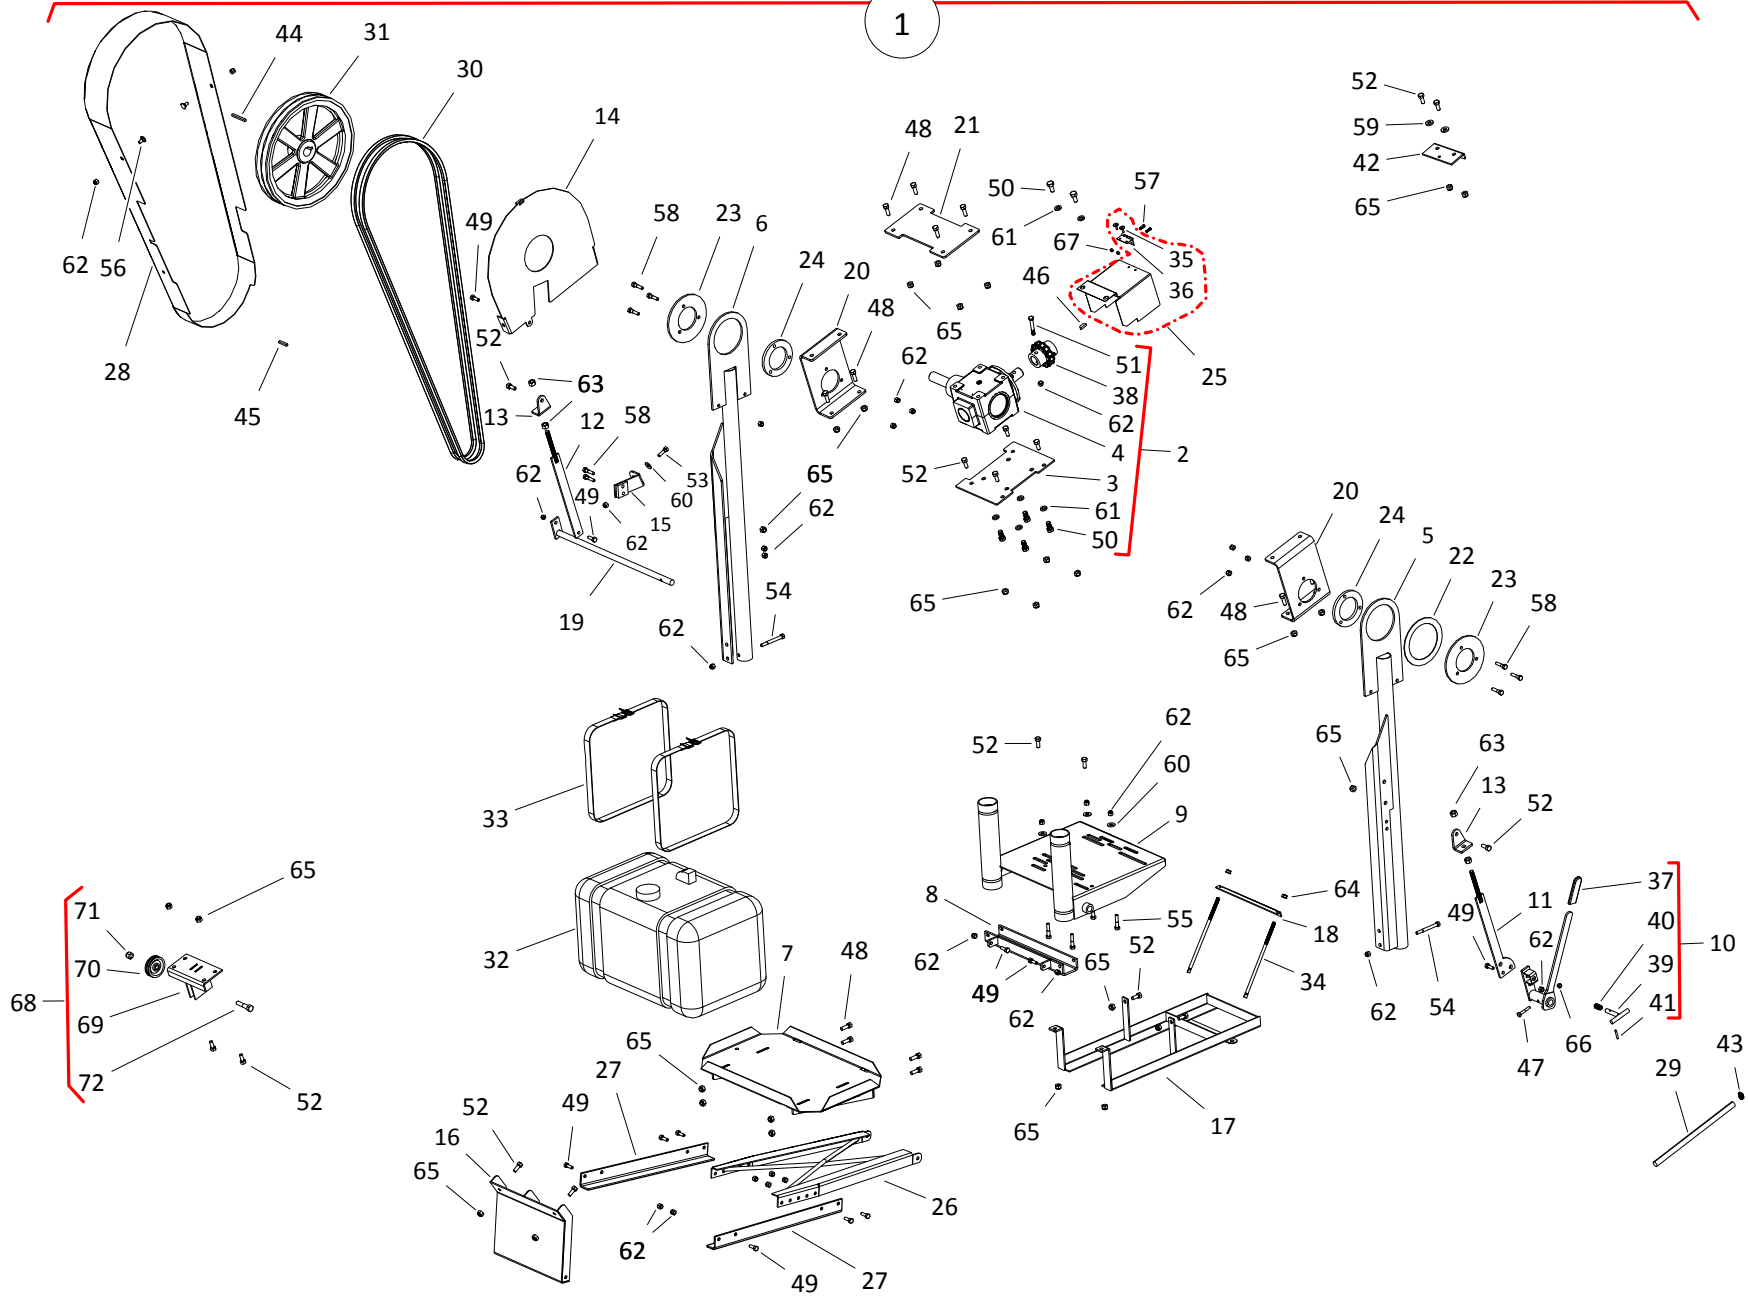

1

MD KIT, WRX 36 (A417)

ITEM	PART NO.	DESCRIPTION
51	10-19541	3/8" X 2-3/4" NC BOLT GR 2 PLTD
52	10-19542	7/16" X 1" NC BOLT GR 5 PLTD
53	10-19975	3/8" X 1-1/4" NC BOLT GR 5 PLTD
54	10-27982	3/8" X 3-1/2" NC BOLT GR 5 PLTD
55	10-28450	3/8" X 1-3/4" NC BOLT GRADE 5 PLTD
56	10-27986	3/8" X 1" NC CARRIAGE BOLT GR 5 PLT
57	10-28656	#10 X 3/4 BOLT PLTD
58	9900694	3/8" X 1-1/2" UNC HEX BOLT GR5 PLT
59	10-17182	7/16 TRACK WASHER
60	10-17392	3/8" FLAT WASHER PLTD
61	10-19605	1/2" LOCK WASHER PLTD
62	10-17402	3/8" NC NYLON LOCKNUT PLTD
63	10-17752	1/2" NC HEX NUT PLAIN
64	10-19596	3/8" SERRATED FLANGE NUT
65	10-19598	7/16" NC NYLON LOCKNUT GR 2 PLTD
66	10-19980	5/16" NC NYLON LOCKNUT PLTD
67	10-28657	#10 NYLON LOCKNUT PLTD
68	10-24315	CABLE GUIDE ASSY
69	10-24314	CABLE GUIDE ONLY
70	10-21494	LIFT ARM PULLEY ASSEMBLY
71	10-19599	1/2" NC NYLON LOCKNUT GR 2 PLTD
72	9900560	1/2" X 2-1/4" NC BOLT GR 5 PLTD