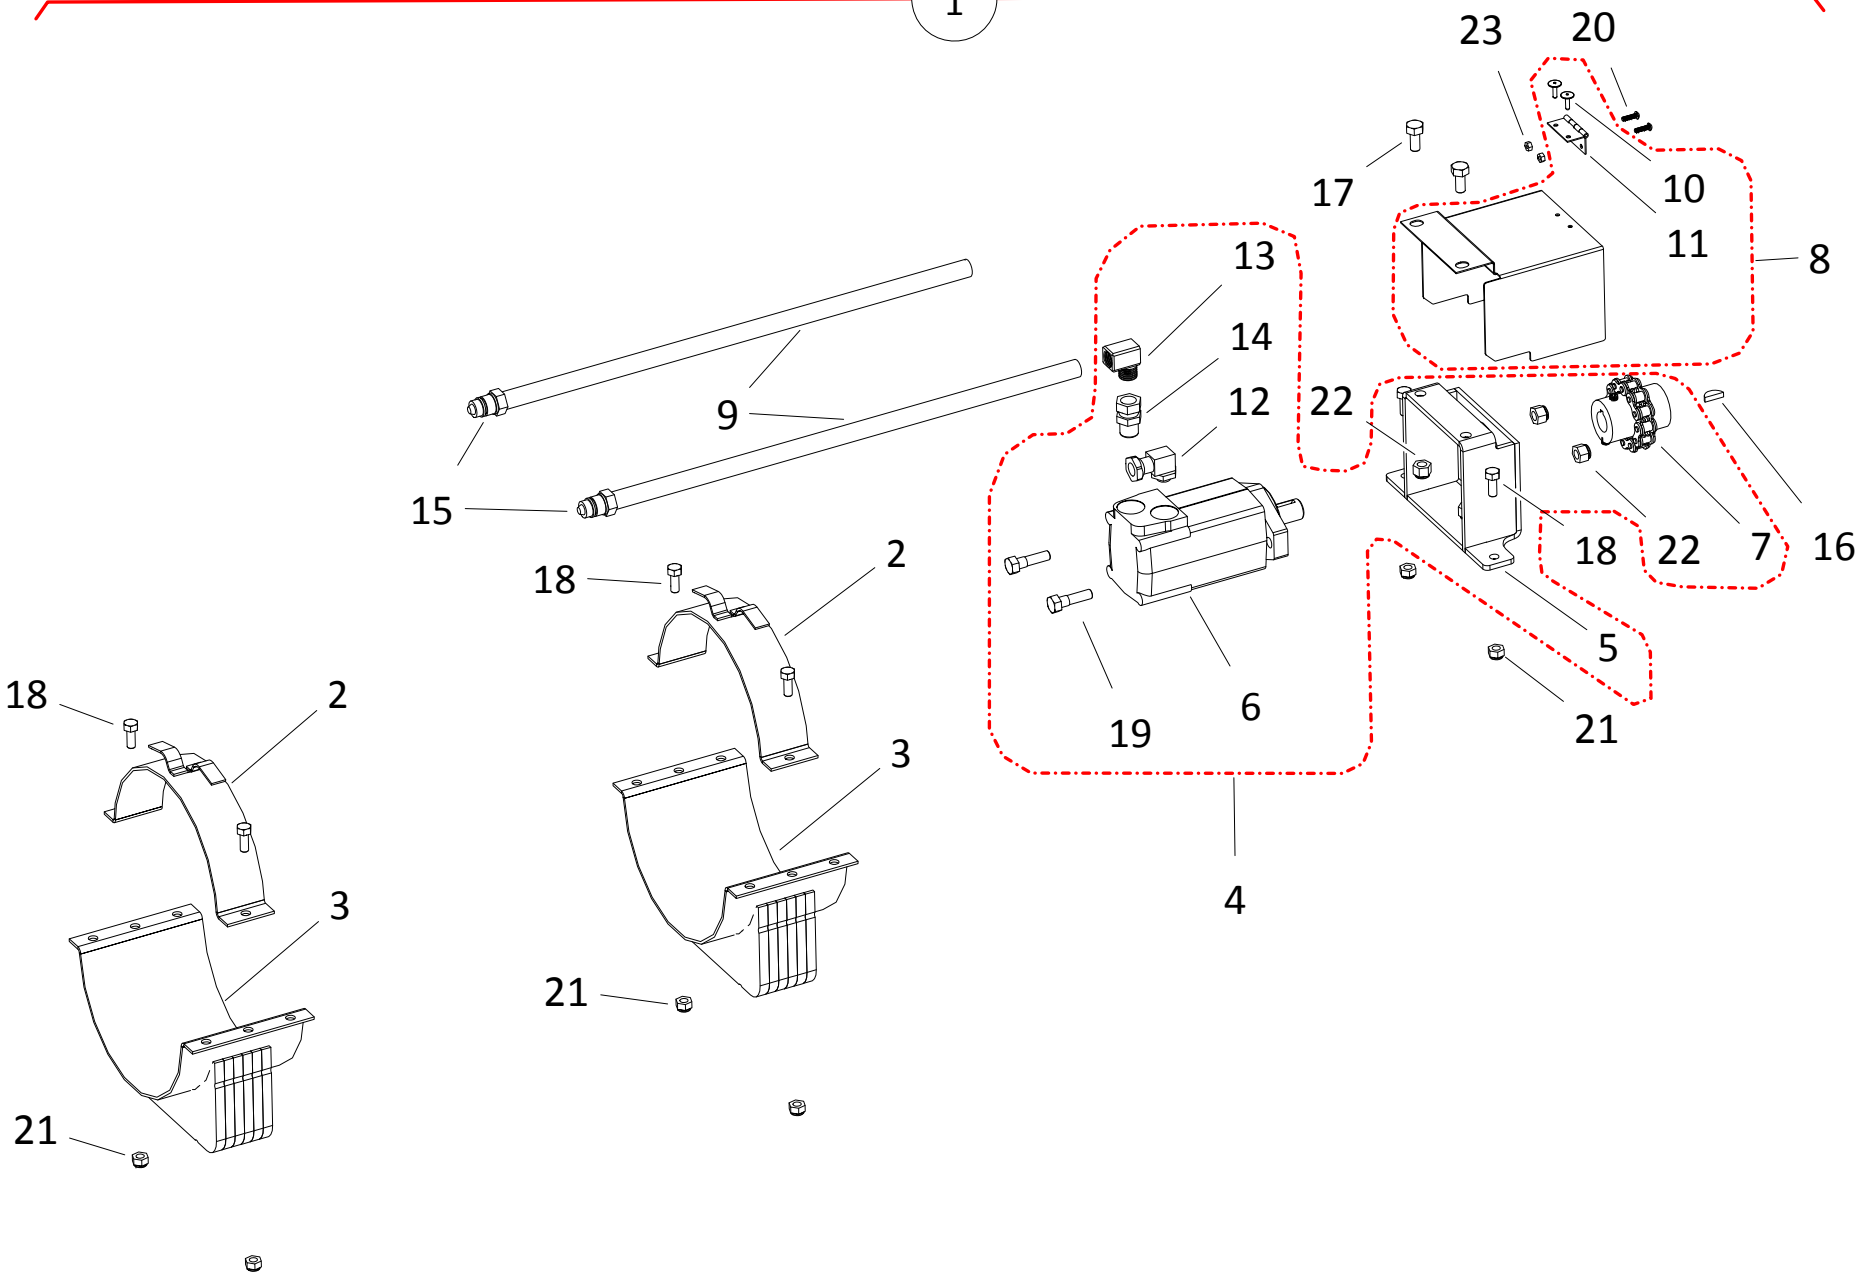

1

HYDRAULIC DRIVE KIT, WRX 8-31 | 36 | 41 (A428)

ITEM	PART NO.	DESCRIPTION
1	05-A428	WRX 8-31/36/41 HYD KIT
2	10-17695	HOSE CLIP HALF CLAMP
3	200515RD	WEIGHTED HALF CLAMP, 8"
4	10-24337	HYD MOTOR MOUNT ASSY
5	10-24336	HYD MOTOR MOUNT
6	10-18066	HYDRAULIC MOTOR
7	10-18068	COUPLER
8	10-24076	CHAIN COUPLER GUARD, ASSY
9	10-28246	1/2" X 165" HYDRAULIC HOSE
10	10-18185	LARGE FLANGE RIVET
11	10-18188	2 BUTT HINGE, PLATED
12	10-20104	STEEL ELBOW 10MORB X 1/2 NSPM
13	10-28478	STEEL ELBOW 1/2 MNPT X 1/2 FNPSM
14	9900204	FTG,STL,10MORB X 1/2NSPM
15	9900047	PIONEER COUPLER
16	10-19224	1/4" x 1" WOODRUFF KEY
17	10-19231	1/2" X 1" NC BOLT GR 5 PLTD
18	10-19542	7/16" X 1" NC BOLT GR 5 PLTD
19	10-19974	1/2" X 1-3/4" NC BOLT GR 8 PLTD
20	10-28656	#10 X 3/4 BOLT PLTD
21	10-19598	7/16" NC NYLON LOCKNUT GR 2 PLTD
22	10-19599	1/2" NC NYLON LOCKNUT GR 2 PLTD
23	10-28657	#10 NYLON LOCKNUT PLTD