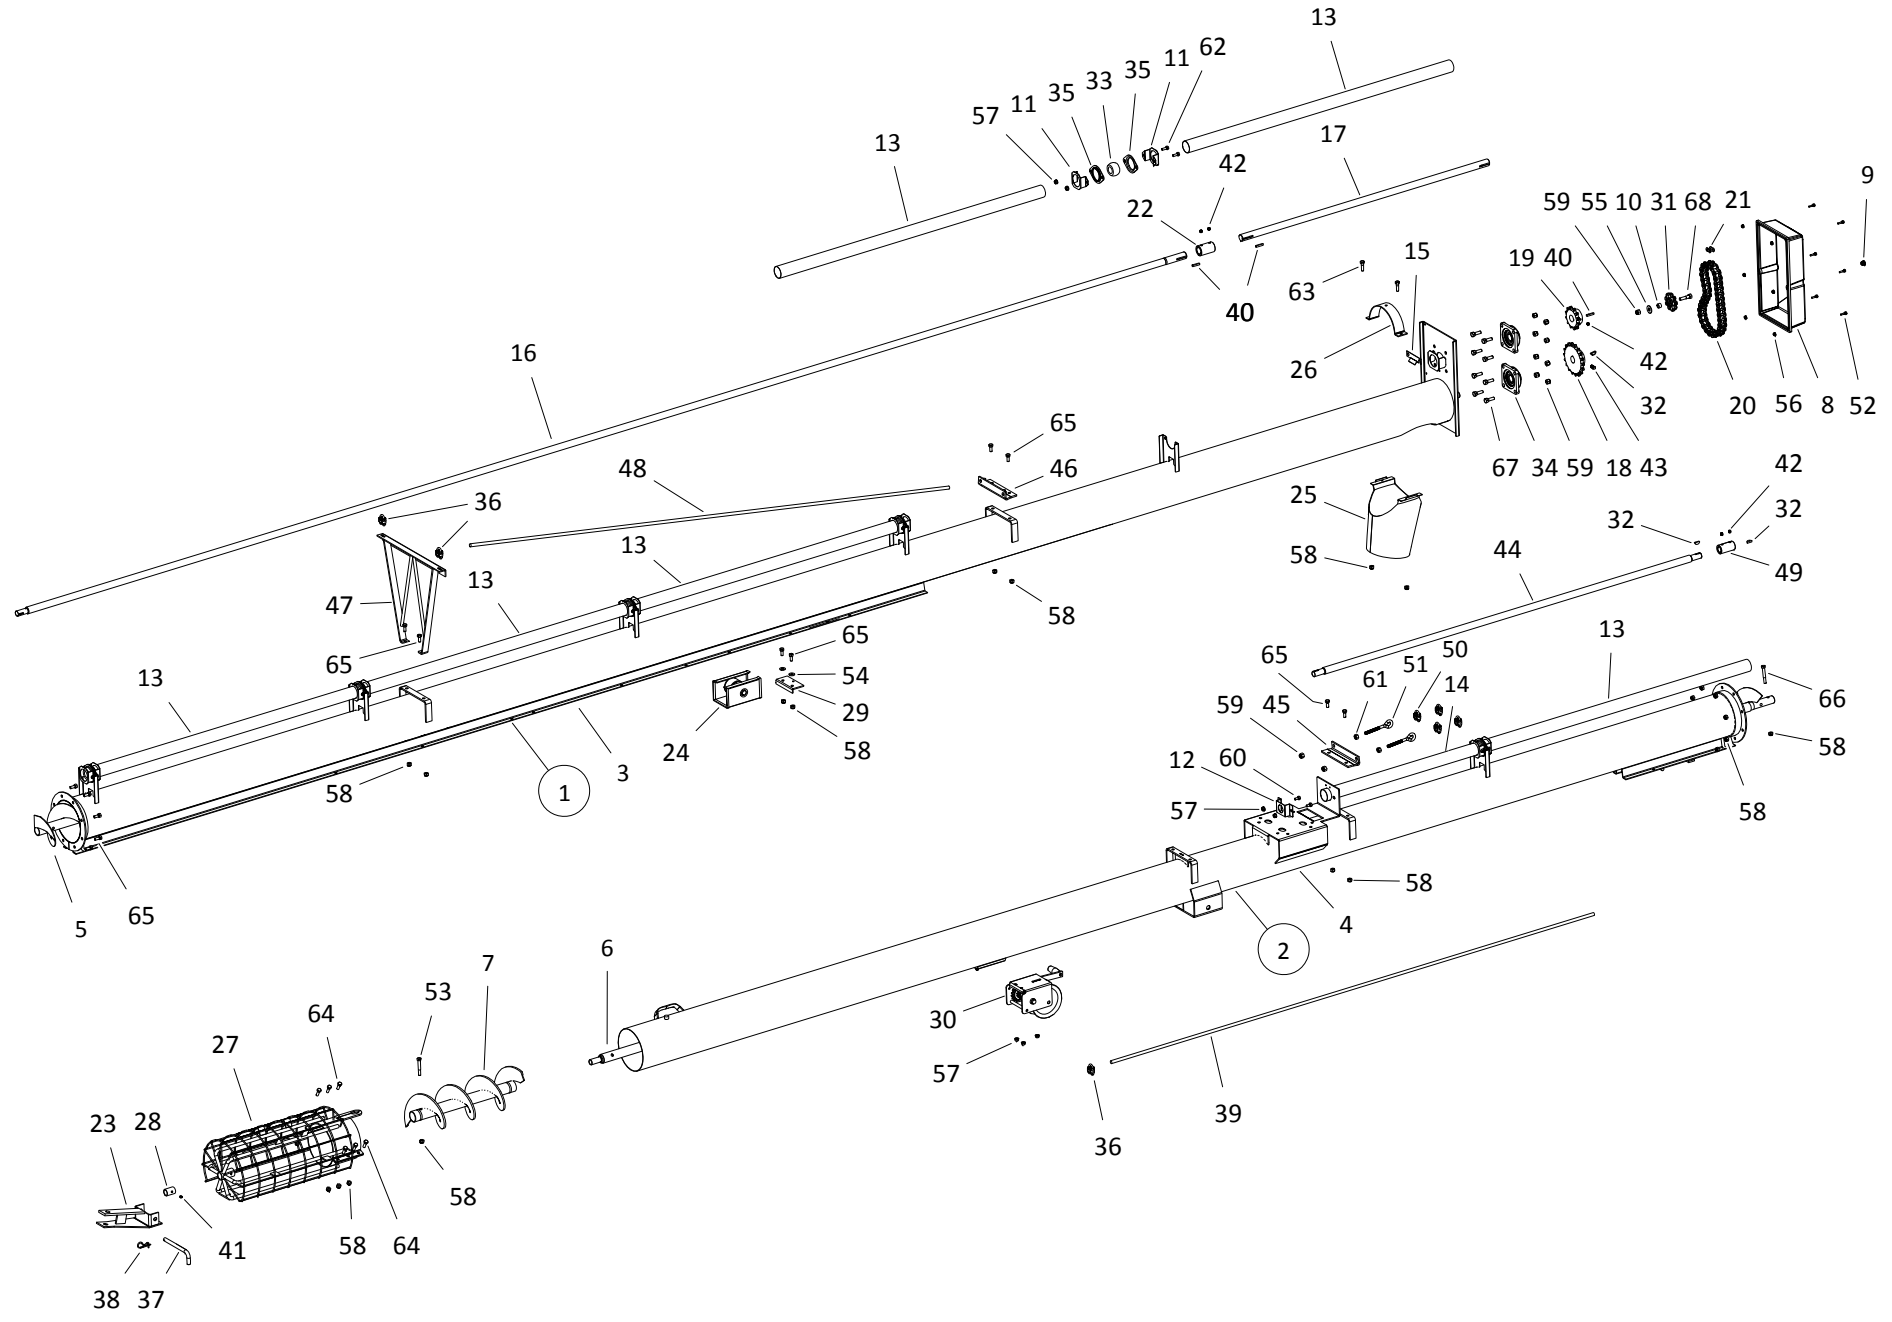

TUBE COMPONENTS, WRX 8-46

18

TUBE COMPONENTS, WRX 8-46

ITEM	PART NO.	DESCRIPTION
51	10-19331	1/2" EYE BOLT PLTD
52	10-19988	1/4" X 1" NC BOLT GR 2 PLTD
53	10-19546	7/16" X 3" NC BOLT GR 5 PLTD
54	10-17182	7/16 TRACK WASHER
55	10-17401	1/2" FLAT WASHER PLTD
56	10-19594	1/4" NC SERRATED FLANGE NUT PLTD
57	10-19596	3/8" SERRATED FLANGE NUT
58	10-19598	7/16" NC NYLON LOCKNUT GR 2 PLTD
59	10-19599	1/2" NC NYLON LOCKNUT GR 2 PLTD
60	10-19540	3/8" X 3/4" NC BOLT GR 5 PLTD
61	10-19602	1/2" NC HEX NUT PLTD
62	10-18955	3/8" X 1" NC BOLT GR 5 PLTD
63	10-28744	7/16" X 1-1/2" NC BOLT GR 5 PLTD
64	10-18698	7/16" X 1-1/4" NC BOLT GR 8 PLTD
65	10-19542	7/16" X 1" NC BOLT GR 5 PLTD
66	10-19545	7/16" X 2-1/4" NC BOLT GR 8 PLTD
67	10-19589	1/2" X 1-1/2" NC BOLT GR 8 PLTD
68	9900560	1/2" X 2-1/4" NC BOLT GR 5 PLTD