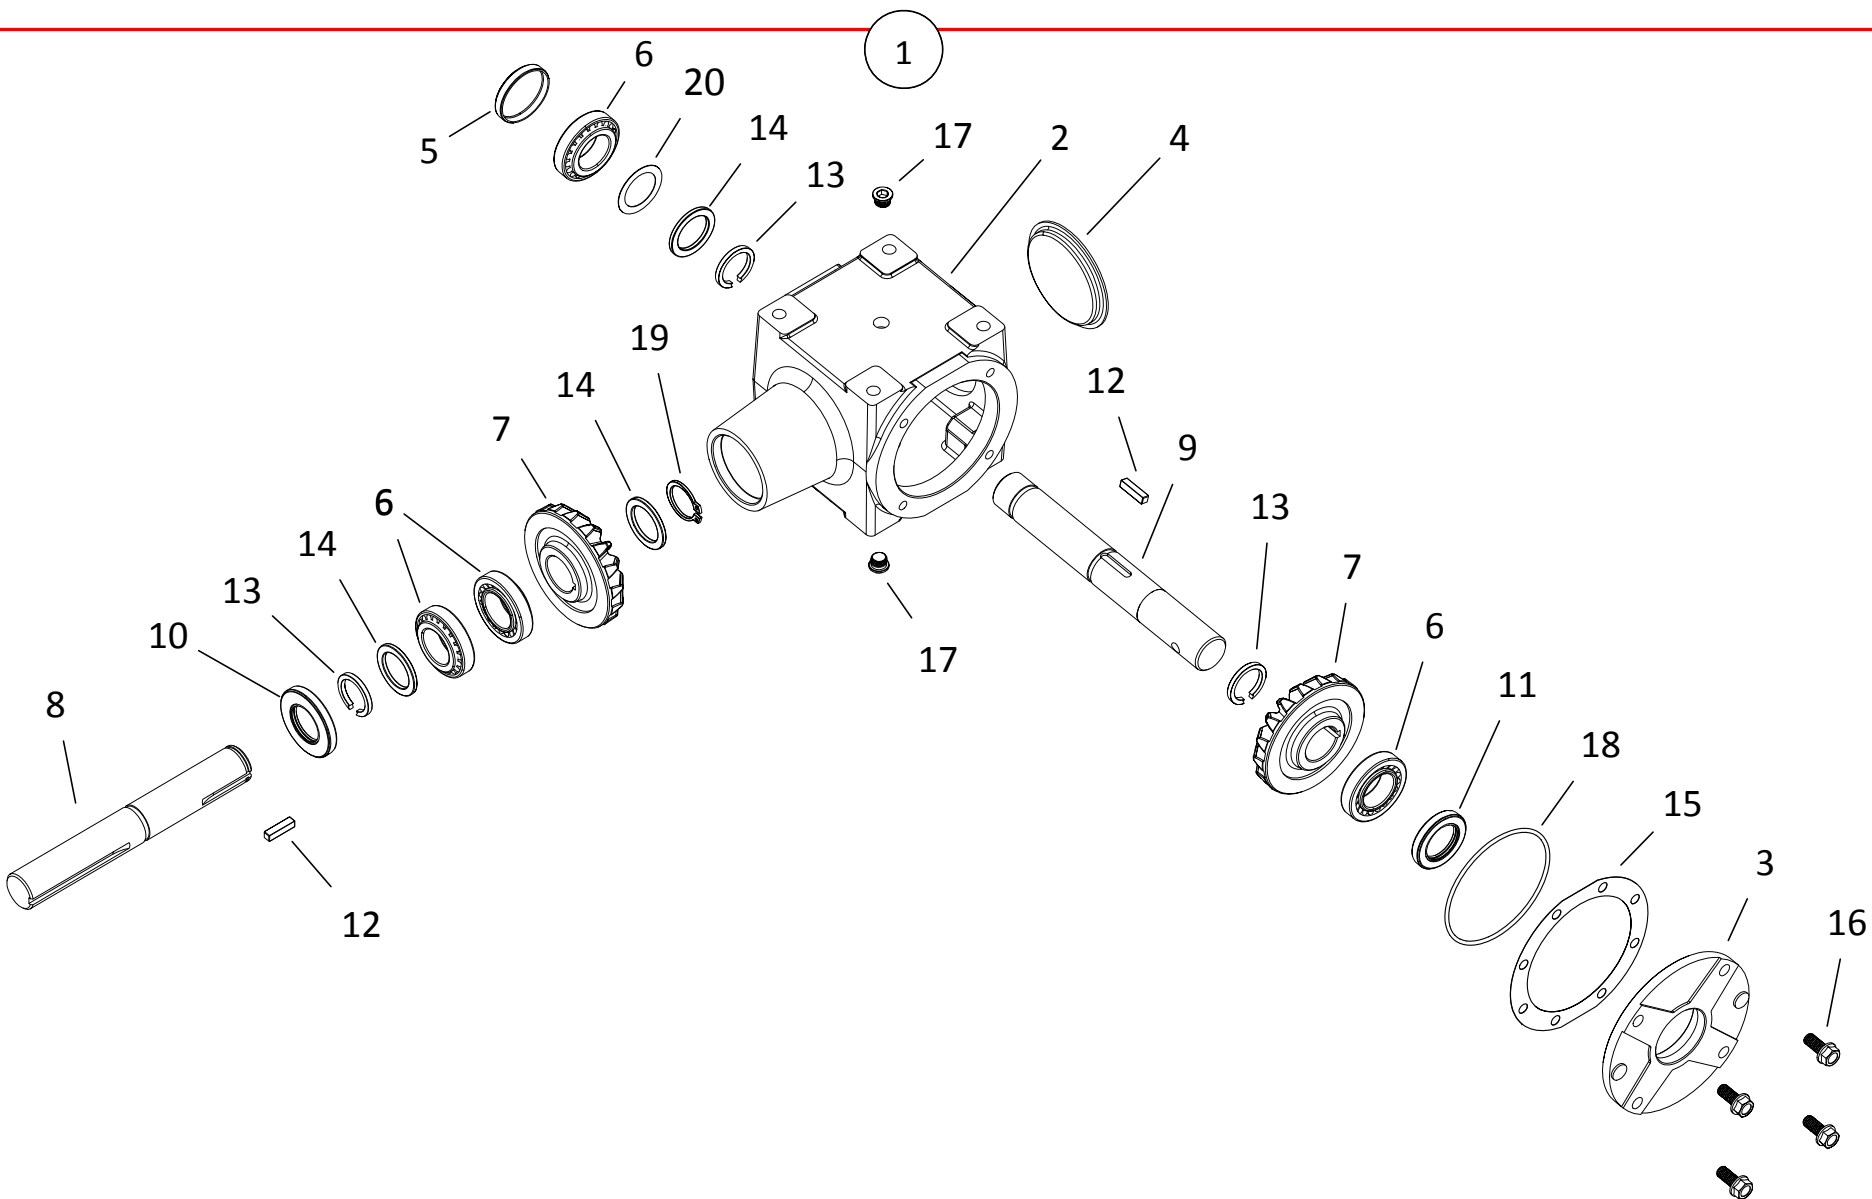

GEARBOX (29676)

GEARBOX (29676)

ITEM	PART NO.	DESCRIPTION
1	10-29676	GEARBOX
2	10-17173	HOUSING
3	10-18423	GEARBOX CAP
4	10-17177	GEARBOX COVER/STAMPING
5	10-18963	GEARBOX EXPANSION PLUG
6	10-19265	CONE BEARING
6	10-19266	CUP
7	10-18428	GEARBOX GEAR
8	10-20429	GEARBOX SHAFT
9	10-17176	GEARBOX SHAFT
10	10-18427	SEAL
11	10-18403	GEARBOX SEAL
12	10-18425	SQUARE KEY, 1/4" X 1-1/8"
13	10-18405	GEARBOX SNAP RING
14	10-18426	GEARBOX SPACER
15	10-18553	GASKET, GEARBOX SHIM
16	10-19955	3/8" X 1" NC BOLT GR 5 BLACK
17	10-18393	1/4 SOLID GEARBOX PLUG
18	10-27701	O-RING, 105 x 3.1MM
19	10-18962	GEARBOX SNAP RING
20	10-18411	GEARBOX SHIM