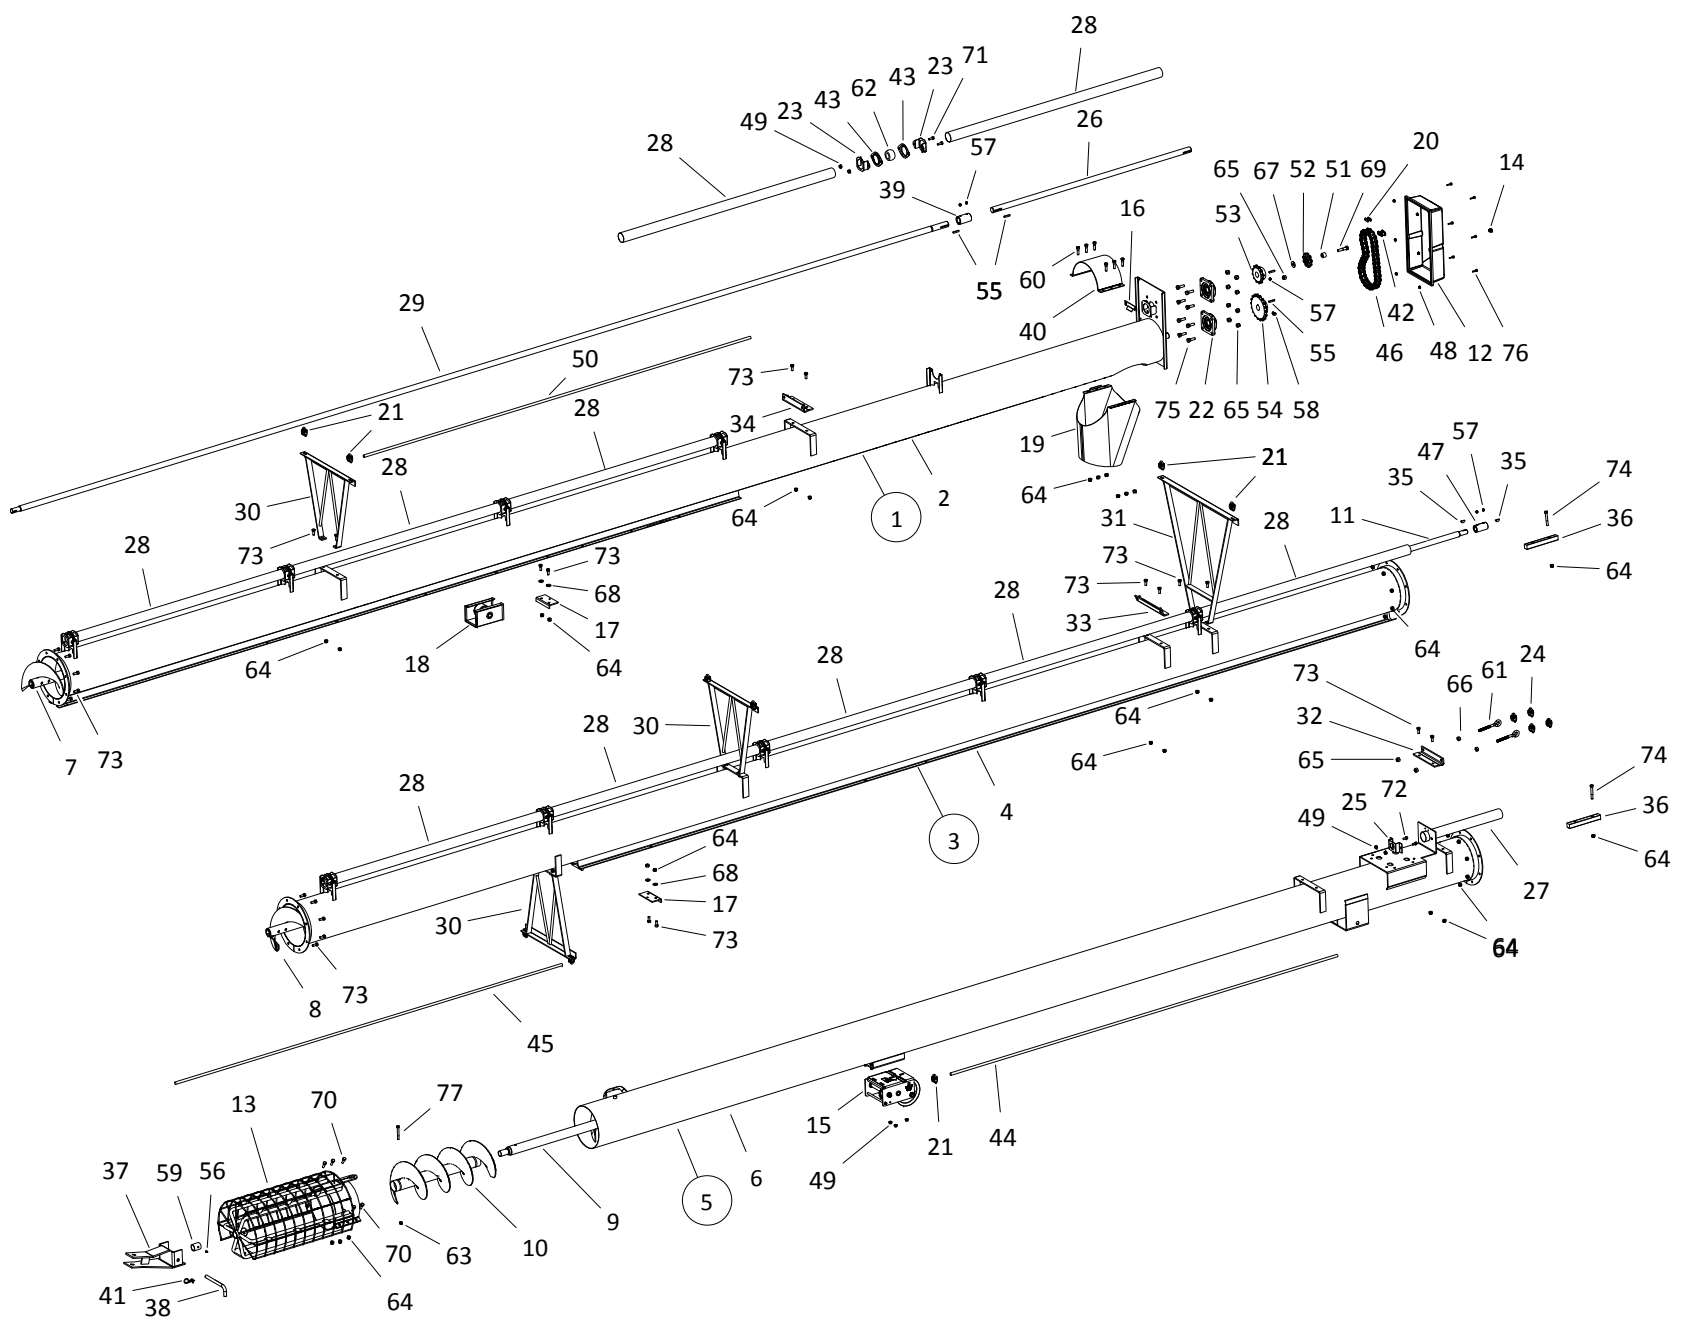

TUBE COMPONENTS, WRX 10-71

TUBE COMPONENTS, WRX 10-71

ITEM	PART NO.	DESCRIPTION
1	10-23950	UPPER TUBE BDL
2	10-23949	UPPER TUBE ONLY
3	200500YL	MIDDLE TUBE BUNDLE
4	200499YL	MIDDLE TUBE ONLY
5	200498YL	LOWER TUBE BUNDLE
6	200497YL	LOWER TUBE ONLY
7	10-23183	10" UPPER FLIGHT
8	10-21693	MIDDLE FLIGHT
9	10-23728	LWR FLIGHT W/INTAKE FLGHT
10	10-17535	INTAKE FLIGHT 4506113
11	200502	MIDDLE DRIVE SHAFT
12	10-17160	OIL COVER, HEAD
13	10-29738	INTAKE W/SHIELD,BUSH
14	10-17179	3/8 OIL BATH PLUG
15	10-19569	WINCH AND HANDLE
16	10-23617	SHIELD STOP, UPPER
17	10-18762	TRACK STOP
18	10-17203	TRACK SHOE
19	200568RD	MKX/X10 2-PIECE SPOUT WELD'T
20	10-19323	#80 CONNECTOR LINK (HEAVY)
21	10-19147	1/4" CABLE CLAMP
22	10-19567	BEARING, 1-1/4 PILLOW
23	10-23250	FLANGE BEARING HANGER BRACKET
24	10-19333	5/16" CABLE CLAMP (YELLOW ZINC)
25	10-23268	DS GUARD HANGER BRKT, LWR
26	10-29736	UPPER SHORT DRIVESHAFT
27	10-23248	LOWER DS GUARD 20-7/8"
28	10-23614	UPPER DS GUARD, 57-3/4"
29	10-23184	MIDDLE DS
30	10-19324	REGULAR TRUSS BRACKET
31	10-19325	TRUSS BRACKET
32	10-27960	TRUSS CABLE ANCHOR BT
33	200507YL	WIDE CABLE ANCHOR
34	10-27863	CABLE ANCHOR
35	10-19224	1/4" X 1" WOODRUFF KEY PLAIN
36	10-21690	MKX/X10 FLIGHT CONNECTING SHAFT
37	10-17180	CLEVIS
38	10-17181	CLEVIS PIN
39	10-19770	DRIVESHAFT CONNECTOR, 1-1/4"
40	10-27235	10" HITCH RING
41	10-17383	3610 GRIP CLIP
42	10-17400	#80 HALF LINK (HEAVY)
43	10-18695	1-1/4" FLANGE, 2-HOLE
44	10-17380	TRUSS/MK91 LIFT CABLE
45	10-19253	W71 CABLE
46	10-23185	CHAIN #80 X 31P W/CONN LINK (HEAVY)
47	10-19119	DRIVESHAFT CONNECTOR
48	10-19594	1/4" NC SERRATED FLANGE NUT PLTD
49	10-19596	3/8" SERRATED FLANGE NUT
50	10-27965	TRUSS CABLE