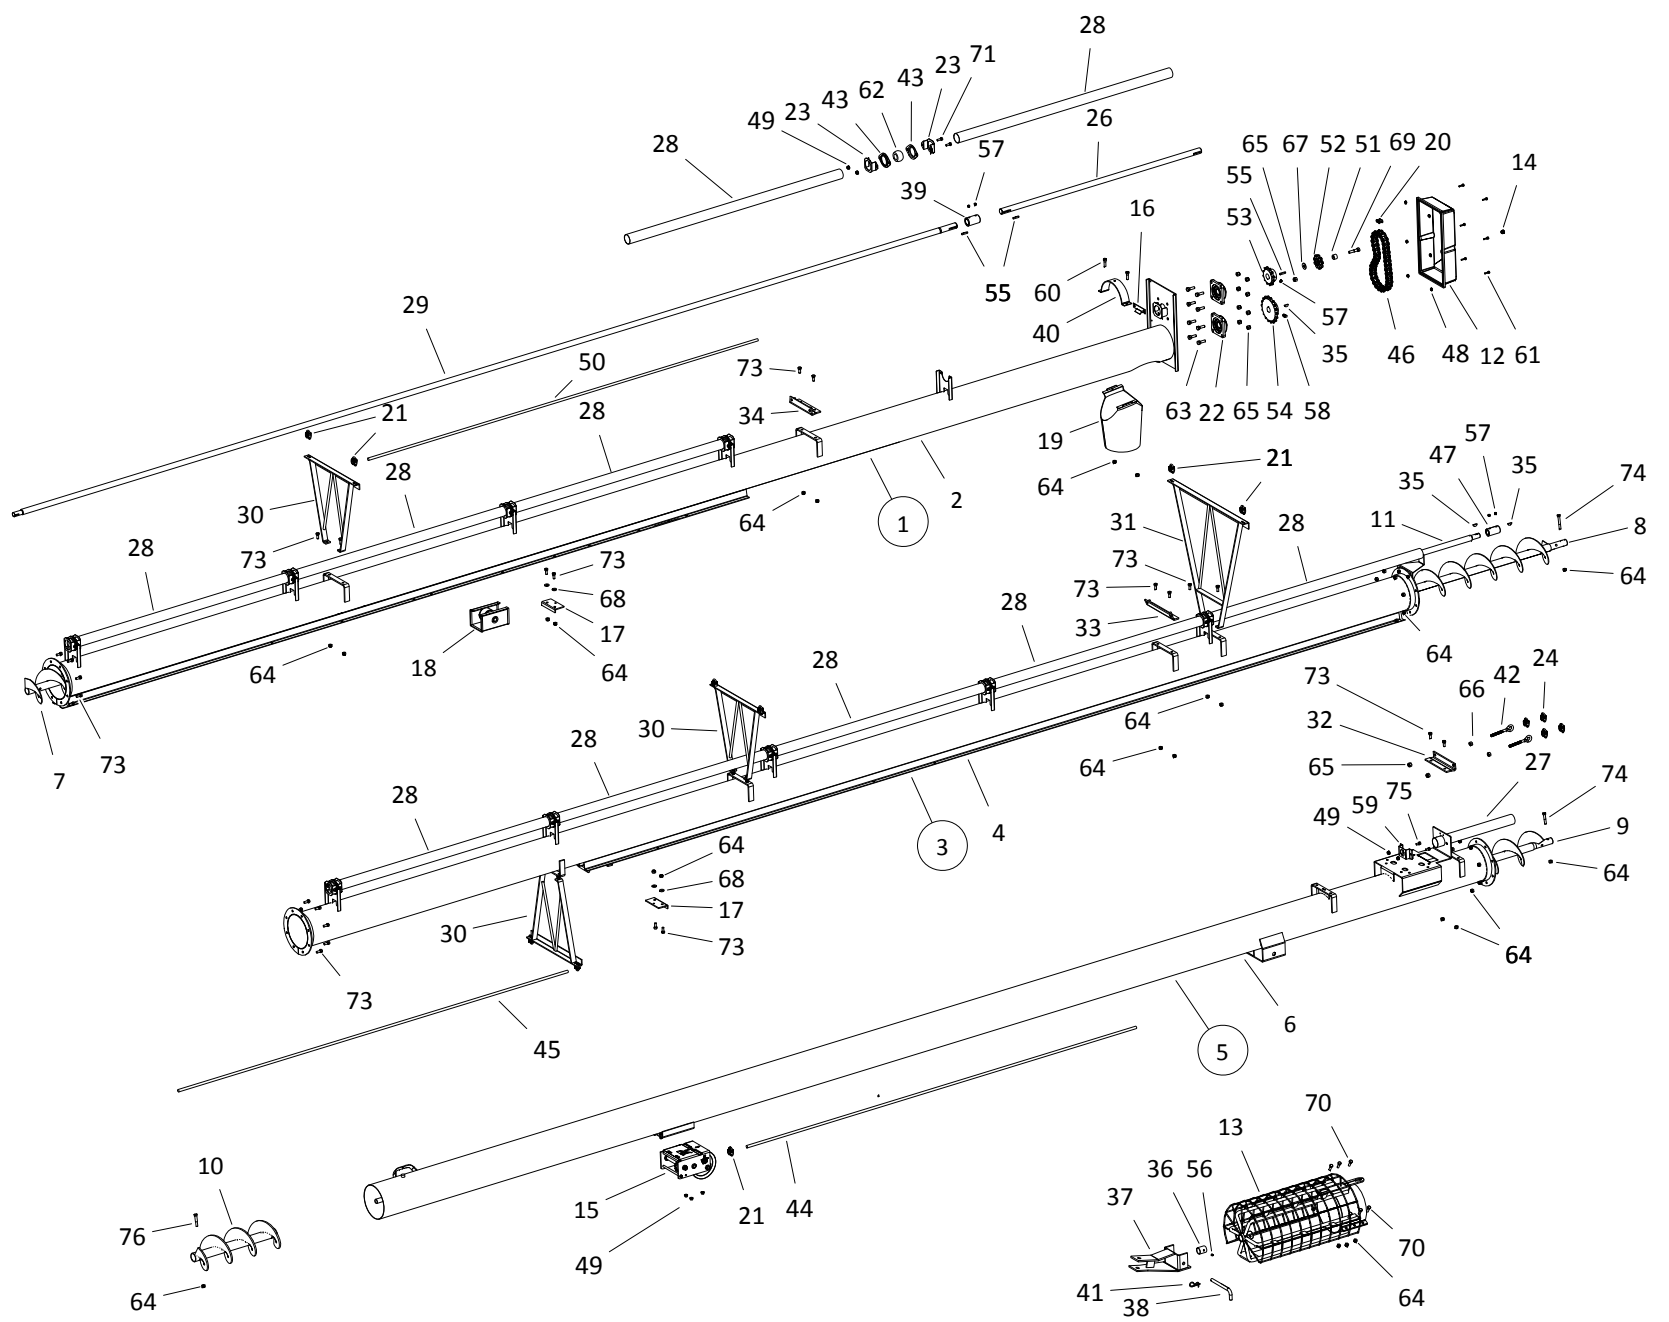

TUBE COMPONENTS, WRX 8-76

TUBE COMPONENTS, WRX 8-76

ITEM	PART NO.	DESCRIPTION
1	200514YL	UPPER TUBE BUNDLE
2	200521YL	UPPER TUBE ONLY
3	200583YL	MIDDLE TUBE BUNDLE
4	200582YL	MIDDLE TUBE ONLY
5	200757YL	LOWER TUBE BUNDLE
6	200756YL	LOWER TUBE ONLY
7	200475	UPPER FLIGHT
8	10-19552	W80 MIDDLE FLIGHT SECTION
9	10-29735	LWR FLIGHT W/INTAKE FLGHT
10	10-18920	MK80 BOOT FLIGHT SECTION
11	200502	MIDDLE DRIVE SHAFT
12	10-17160	OIL COVER, HEAD
13	10-29726	INTAKE W/SHIELD,BUSHG
14	10-17179	3/8 OIL BATH PLUG
15	10-19569	WINCH AND HANDLE
16	10-23617	SHIELD STOP, UPPER
17	10-18762	TRACK STOP
18	10-17203	TRACK SHOE
19	10-29306	SPOUT, 8 INCH ROLLED
20	10-19323	#80 CONNECTOR LINK (HEAVY)
21	10-19147	1/4" CABLE CLAMP
22	10-19567	BEARING, 1-1/4 PILLOW
23	10-23250	FLANGE BEARING HANGER BRACKET
24	10-19333	5/16" CABLE CLAMP (YELLOW ZINC)
26	10-29736	UPPER SHORT DRIVESHAFT
27	10-23248	LOWER DS GUARD 20-7/8"
28	10-23614	UPPER DS GUARD, 57-3/4"
29	10-23184	MIDDLE DS
30	10-19324	REGULAR TRUSS BRACKET
31	10-19325	TRUSS BRACKET
32	10-27960	TRUSS CABLE ANCHOR BT
33	200507YL	WIDE CABLE ANCHOR
34	10-27863	CABLE ANCHOR
35	10-19224	1/4" X 1" WOODRUFF KEY PLAIN
36	10-19149	P245 - 14MOD POROUS BRONZE BUSHING
37	10-17123	CLEVIS
38	10-17181	CLEVIS PIN
39	10-19770	DRIVESHAFT CONNECTOR, 1-1/4"
40	10-19460	W80 HALF CLAMP 10716
41	10-17383	3610 GRIP CLIP
42	10-19331	1/2" EYE BOLT PLTD
43	10-18695	1-1/4" FLANGE, 2-HOLE
44	10-17380	TRUSS/MK91 LIFT CABLE
45	10-19253	W71 CABLE
46	10-23185	CHAIN #80 X 31P W/CONN LINK (HEAVY)
47	10-19119	DRIVESHAFT CONNECTOR
48	10-19594	1/4" NC SERRATED FLANGE NUT PLTD
49	10-19596	3/8" SERRATED FLANGE NUT
50	10-17042	TRUSS CABLE
51	10-24382	IDLER SPROCKET SPACER