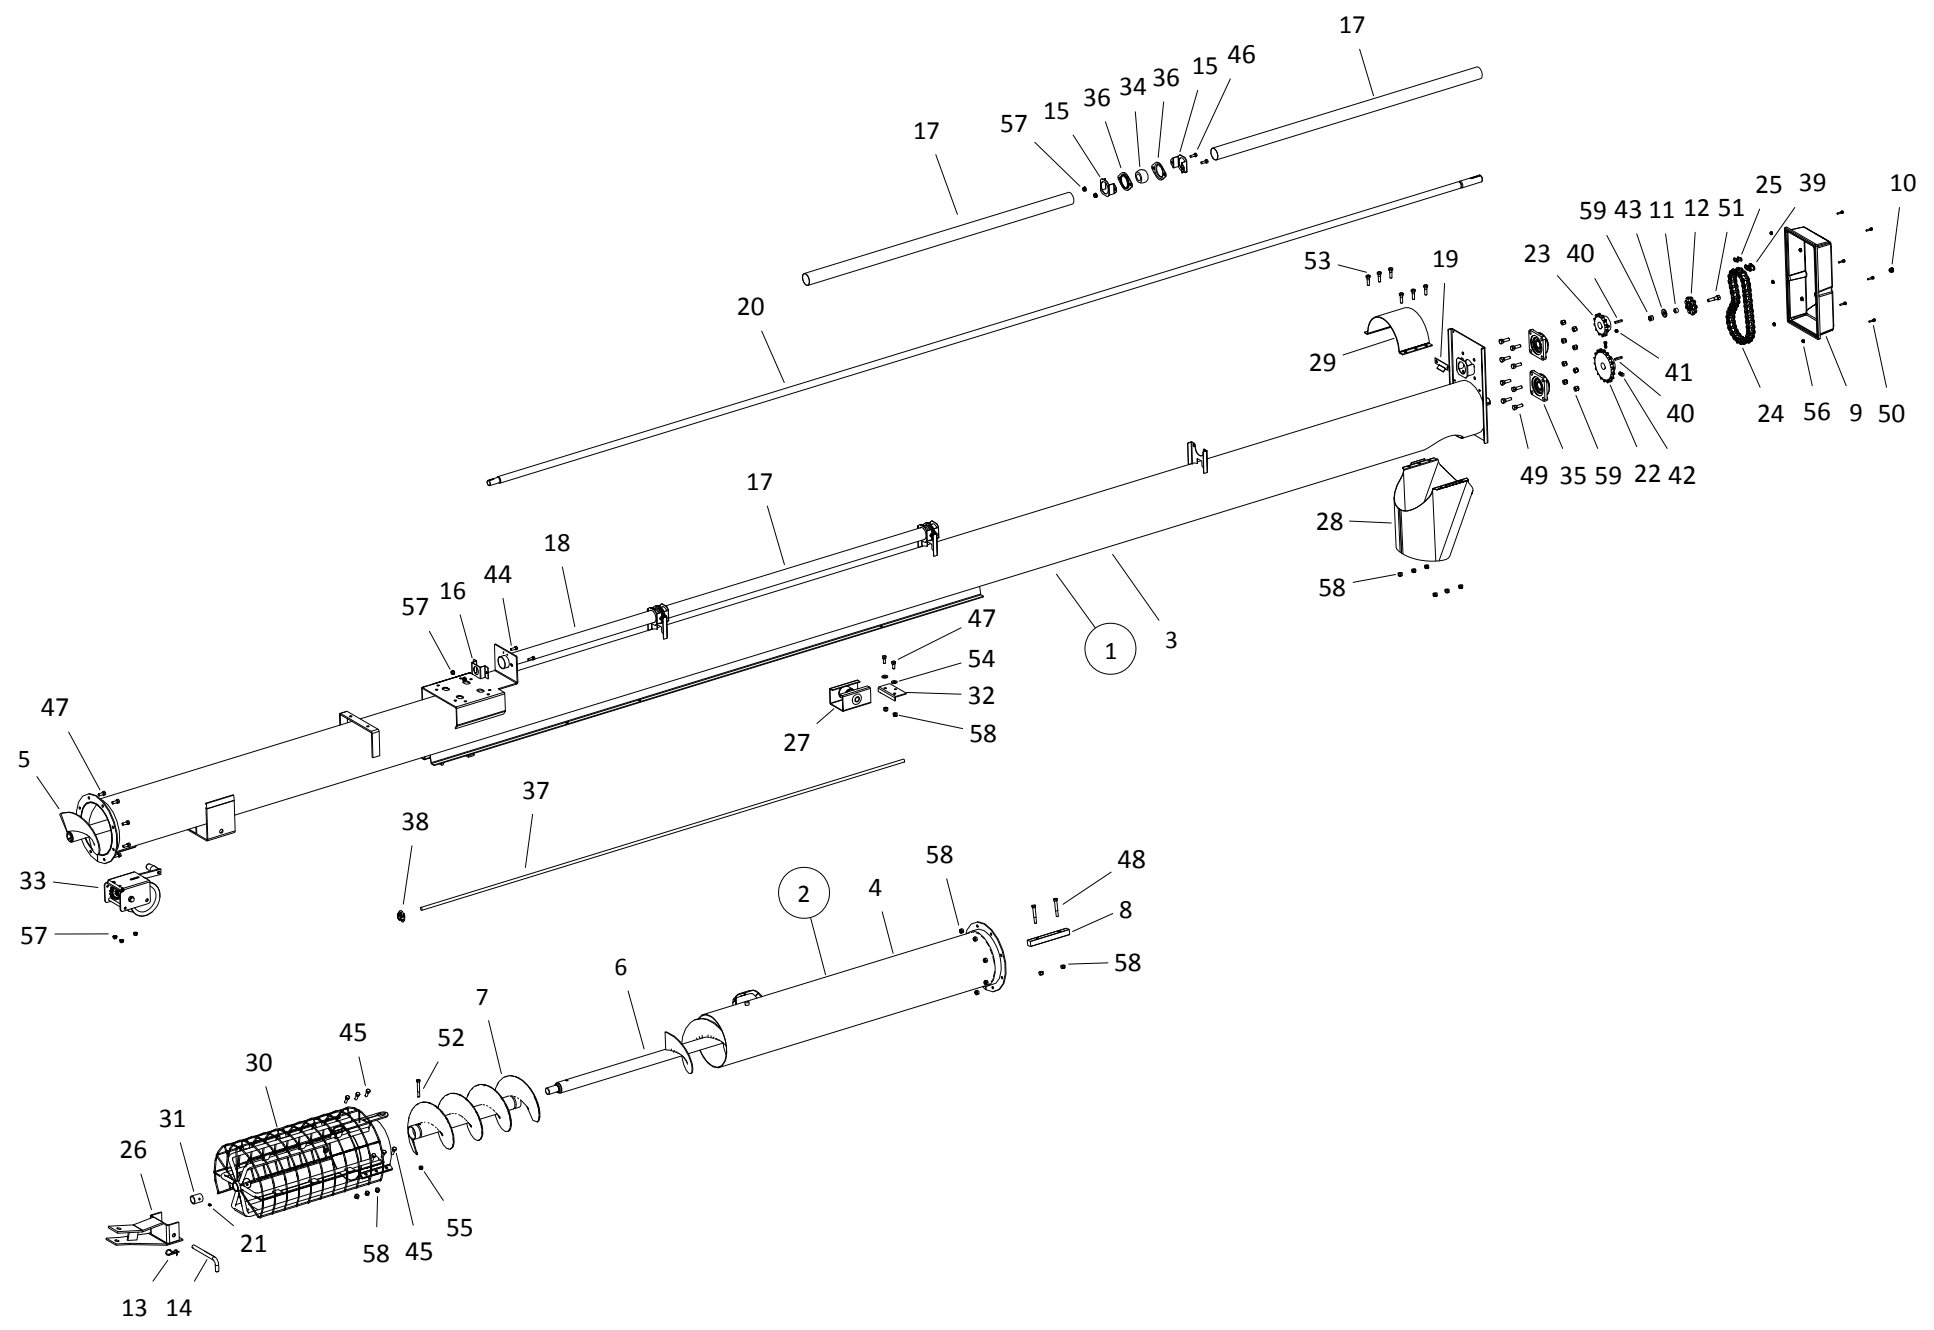

TUBE COMPONENTS, WRX 10-31

40

TUBE COMPONENTS, WRX 10-31

ITEM	PART NO.	DESCRIPTION
1	10-23826	UPPER TUBE BDL
2	200994YL	LOWER TUBE BUNDLE
3	10-23821	UPPER TUBE ONLY
4	200992YL	LOWER TUBE ONLY
5	10-23183	10" UPPER FLIGHT
6	10-23186	LWR FLT W/INTK FLT
7	10-17535	INTAKE FLIGHT
8	10-21690	FLIGHT CONNECTING SHAFT
9	10-17160	OIL COVER, HEAD
10	10-17179	3/8 OIL BATH PLUG
11	10-24382	IDLER SPROCKET SPACER
12	200477	80X9T 1/2 BORE IDLER SPROCKET
13	10-17383	3610 GRIP CLIP
14	10-17181	CLEVIS PIN
15	10-23250	FLANGE BEARING HANGER BRACKET
16	10-23268	DS GUARD HANGER BRKT, LWR
17	10-23614	UPPER DS GUARD, 57-3/4"
18	10-23828	LOWER DRIVE SHAFT COVER
19	10-23617	SHIELD STOP, UPPER
20	10-23827	UPPER DRIVESHAFT
21	10-19222	GREASE FTG ZERK 1/4-28 SAE CZ PLTD
22	10-23831	80B19 X 1-1/4 SPROCKET
23	10-23180	80B12 X 1-1/4 SPROCKET
24	10-23185	CHAIN #80 X 31P W/CONN LINK (HEAVY)
25	10-19323	#80 CONNECTOR LINK (HEAVY)
26	10-17180	CLEVIS
27	10-18763	TRACK SHOE
28	200568RD	2-PIECE SPOUT
29	10-27235	10 HITCH RING
30	10-29738	INTAKE W/SHIELD,BUSH
31	10-19776	BUSHING, 1-1/4"
32	10-18762	TRACK STOP
33	10-19152	WINCH & HANDLE
34	10-18691	1-1/4 WOOD BEARING
35	10-19567	BEARING, 1-1/4 PILLOW
36	10-18695	1-1/4" FLANGE, 2-HOLE
37	10-18822	WINCH CABLE
38	10-19147	1/4" CABLE CLAMP
39	10-17400	#80 HALF LINK (HEAVY)
40	10-19606	KEY, 1/4" X 1-1/2" SQ
41	10-19225	SETSCREW, 3/8" UNC X 3/8" REGULAR
42	10-29118	SETSCREW, 3/8" X 3/4" GR8 SQ HEAD
43	10-17401	1/2" FLAT WASHER PLTD
44	10-19540	3/8" X 3/4" NC BOLT GR 5 PLTD
45	10-18698	7/16" X 1-1/4" NC BOLT GR 8 PLTD
46	10-18955	3/8" X 1" NC BOLT GR 5 PLTD
47	10-19542	7/16" X 1" NC BOLT GR 5 PLTD
48	10-19546	7/16" X 3" NC BOLT GR 5 PLTD
49	10-19589	1/2" X 1-1/2" NC BOLT GR 8 PLTD
50	10-19988	1/4" X 1" NC BOLT GR 2 PLTD