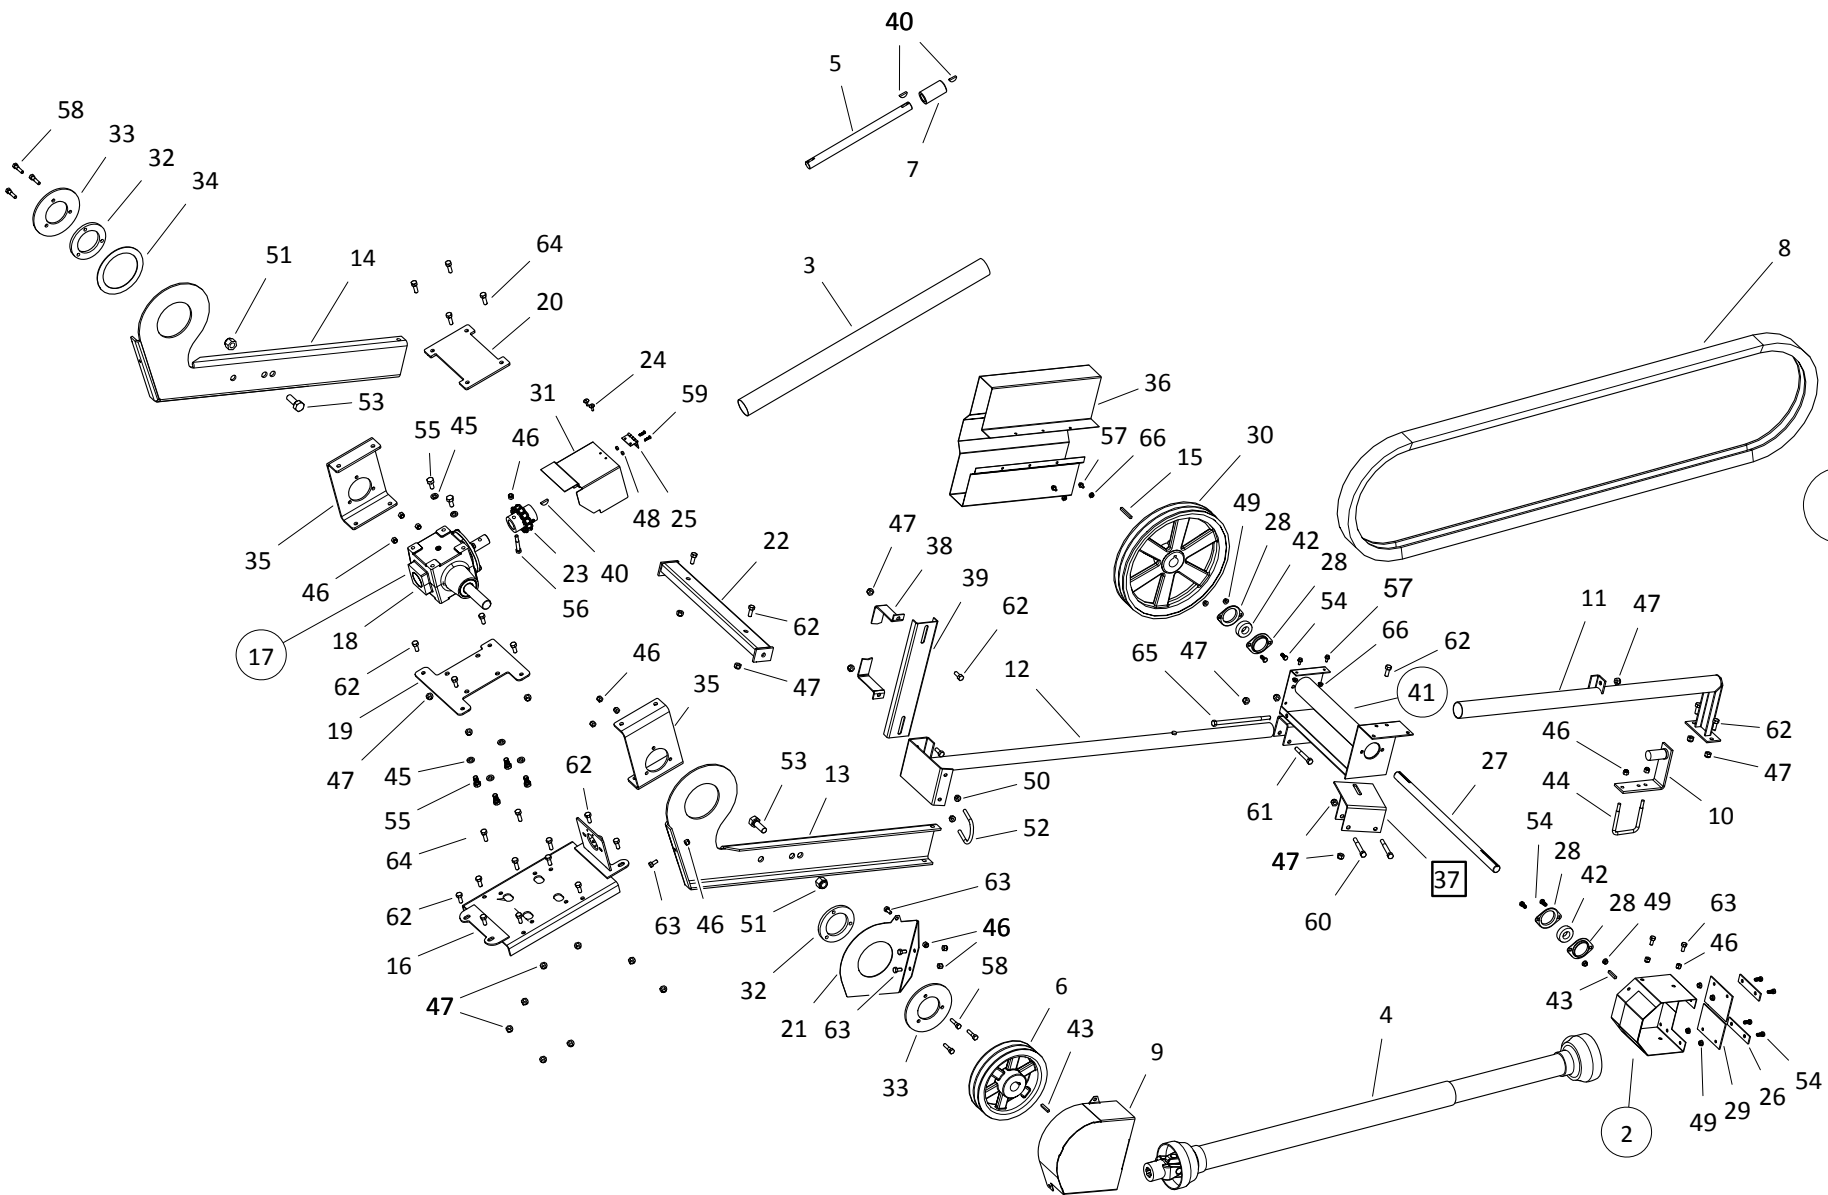

PTO-BD KIT, WRX 8 | 10-51 (A463YL)

1

PTO-BD KIT, WRX 8 | 10-51 (A463YL)

ITEM	PART NO.	DESCRIPTION
1	05-A463YL	WRX08/10-51 BD KIT
2	10-17231	PTO SHIELD ASSM
3	200965YL	BD DS GUARD
4	10-19520	222-16174 DRIVELINE (RED)
5	10-19120	LWR DRIVESHAFT
6	10-29946	7.7" X 1-1/4" DOUBLE B GROOVE PLY
7	10-19119	SLEEVE COUPLER
8	10-23198	B270 DOUBLE BANDED BELT
9	201232RD	BELT DRIVE GUARD ASSY
10	200997RD	PTO SADDLE BRACKET
11	200937RD	BD SUPPORT TUBE OUTER
12	200935RD	BD SUPPORT TUBE
13	200962RD	FRAME EXTENSION, RH
14	200961RD	FRAME EXTENSION, LH
15	10-17854	BD KEY
16	200927RD	GEARBOX MOUNT
17	200938RD	GEARBOX ASSEMBLY
18	10-29676	GEARBOX (W. HEART RED)
19	200928RD	GEARBOX MOUNT PLATE
20	200931RD	GEARBOX TOP PLATE
21	200930RD	BELT DRIVE GUARD, BOTTOM COVER
22	200929RD	BD CROSS MEMBER
23	10-19674	CHAIN COUPLER
24	10-18185	ASF\0621 RIVET (LARGE FLANGE)
25	10-18188	2 BUTT HINGE, PLATED
26	10-18878	4-3/4 STRAP
27	10-19650	W51 JACKSHAFT
28	10-18694	T52MST ZP FLANGE PLATED FINISH
29	10-17229	3-1/2" X 5" X 1/8" 2 PLY BELT
30	10-18533	15" X 1" DOUBLE B GROOVE PULLEY
31	10-24076	CHAIN COUPLER GUARD, ASSY
32	10-24016	FRAME, LWR ARM BOLT PLATE, SMALL
33	10-24015	FRAME, LWR ARM BOLT PLATE, LARGE
34	10-24014	SPACER, LWR FRAME
35	10-24012	BRKT, GB LOWER FRAME CONNECT
36	10-19655	SHIELD, 15" BD PULLEY
37	200934RD	JACKSHAFT MOUNT
38	10-19639	BELT GUIDE BRACKET
39	10-19638	BD BELT GUIDE CHANNEL
40	10-19224	1/4" X 1" WOODRUFF KEY PLAIN
41	10-17247	JACKSHAFT ASSM
42	10-18817	EFH205-16 BEARING
43	10-19606	KEY, 1/4" X 1-1/2" SQ 700615
44	10-28833	UBOLTSQ3/8NCX3-1/16X4X1THD PLTD
45	10-19605	1/2" LOCK WASHER PLTD
46	10-17402	3/8" NC NYLON LOCKNUT PLTD
47	10-19598	7/16" NC NYLON LOCKNUT GR 2 PLTD
48	10-28657	#10 NYLON LOCKNUT PLTD
49	10-19595	5/16" NC SERRATED FLANGE NUT PLTD
50	10-19596	3/8" NC SERRATED FLANGE NUT PLTD