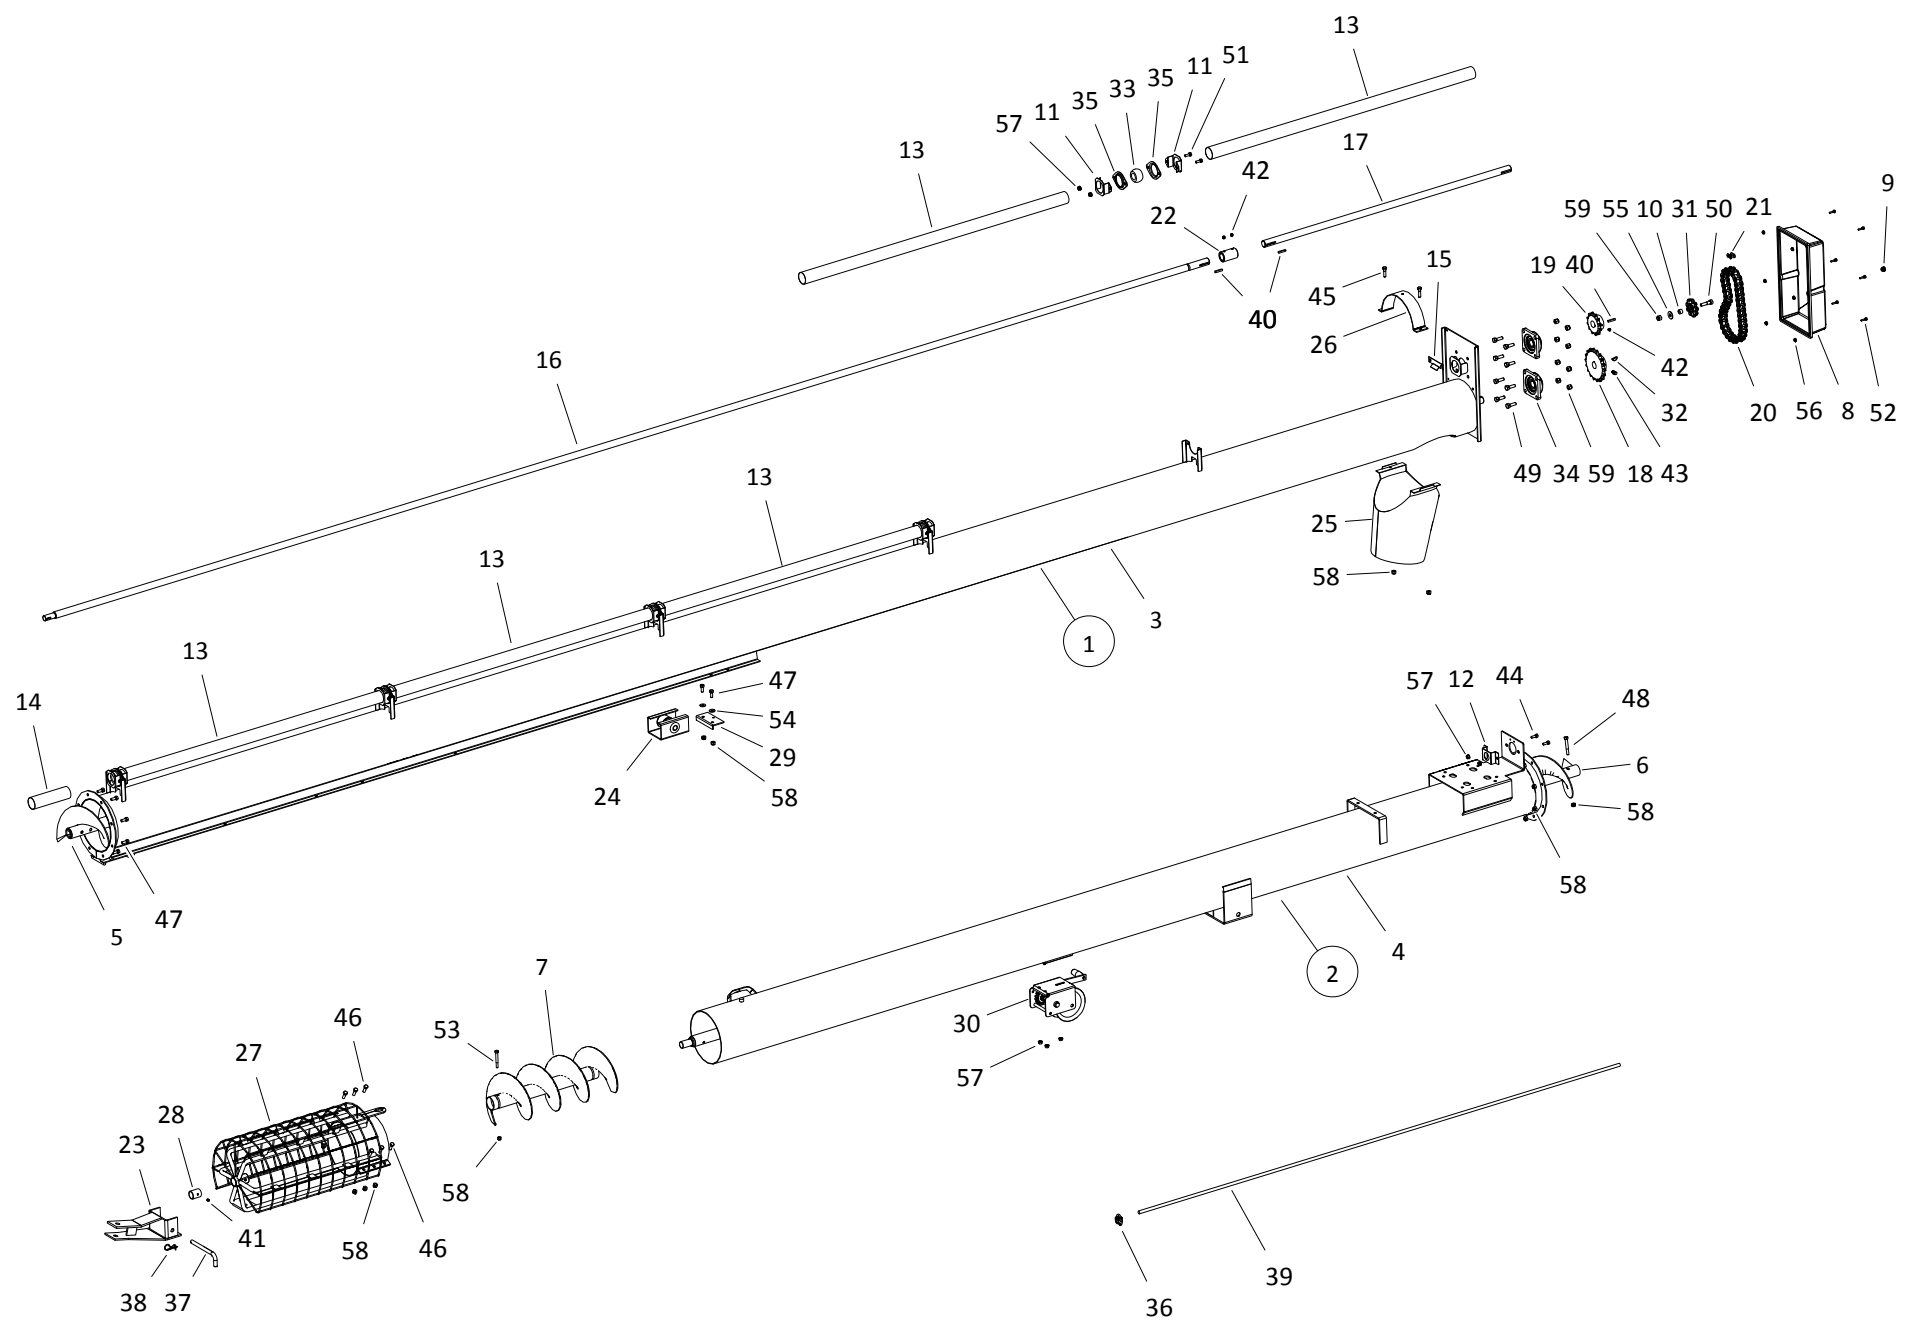

TUBE COMPONENTS, WRX 8-41

12

TUBE COMPONENTS, WRX 8-41

ITEM	PART NO.	DESCRIPTION
1	200514YL	UPPER TUBE BDL
2	200523YL	LOWER TUBE BDL
3	200521YL	UPPER TUBE ONLY
4	200522YL	LOWER TUBE ONLY
5	200475	UPPER FLIGHT
6	10-29733	LWR FLIGHT W/INTAKE FL
7	10-18920	BOOT FLIGHT SECTION
8	10-17160	OIL COVER, HEAD
9	10-17179	3/8 OIL BATH PLUG
10	10-24382	IDLER SPROCKET SPACER
11	10-23250	FLANGE BEARING HANGER BRACKET
12	10-23268	DS GUARD HANGER BRKT, LWR
13	10-23614	UPPER DS GUARD, 57-3/4"
14	10-23246	LOWER DS GUARD 7-7/8"
15	10-23617	SHIELD STOP, UPPER
16	10-23184	MIDDLE DS
17	10-29736	UPPER SHORT DRIVESHAFT
18	10-23181	80B18 X 1 SPROCKET
19	10-23180	80B12 X 1-1/4 SPROCKET
20	10-23185	CHAIN #80 X 31P W/CONN LINK (HEAVY)
21	10-19323	#80 CONNECTOR LINK (HEAVY)
22	10-19770	DRIVESHAFT CONNECTOR, 1-1/4"
23	10-17123	CLEVIS
24	10-18763	TRACK SHOE
25	10-29306	SPOUT, 8 INCH ROLLED
26	10-19460	HALF CLAMP
27	10-29726	INTAKE W/SHIELD,BUSHG
28	10-19149	1" BUSHING
29	10-18762	TRACK STOP
30	10-19152	WINCH & HANDLE
31	200477	80X9T 1/2 BORE IDLER SPROCKET
32	10-19224	1/4" X 1" WOODRUFF KEY PLAIN
33	10-18691	1-1/4 WOOD BEARING
34	10-19567	BEARING, 1-1/4 PILLOW
35	10-18695	1-1/4" FLANGE, 2-HOLE
36	10-19147	1/4" CABLE CLAMP
37	10-17181	CLEVIS PIN
38	10-17383	3610 GRIP CLIP
39	10-18823	WINCH CABLE
40	10-19606	KEY, 1/4" X 1-1/2" SQ
41	10-19222	GREASE FTG ZERK 1/4-28 SAE CZ PLTD
42	10-19225	SETSCREW, 3/8" UNC X 3/8" REGULAR
43	10-29118	SETSCREW, 3/8" X 3/4" GR8 SQ HEAD
44	10-19540	3/8" X 3/4" NC BOLT GR 5 PLTD
45	10-28744	7/16" X 1-1/2" NC BOLT GR 5 PLTD
46	10-18698	7/16" X 1-1/4" NC BOLT GR 8 PLTD
47	10-19542	7/16" X 1" NC BOLT GR 5 PLTD
48	10-19545	7/16" X 2-1/4" NC BOLT GR 8 PLTD
49	10-19589	1/2" X 1-1/2" NC BOLT GR 8 PLTD
50	9900560	1/2" X 2-1/4" NC BOLT GR 5 PLTD