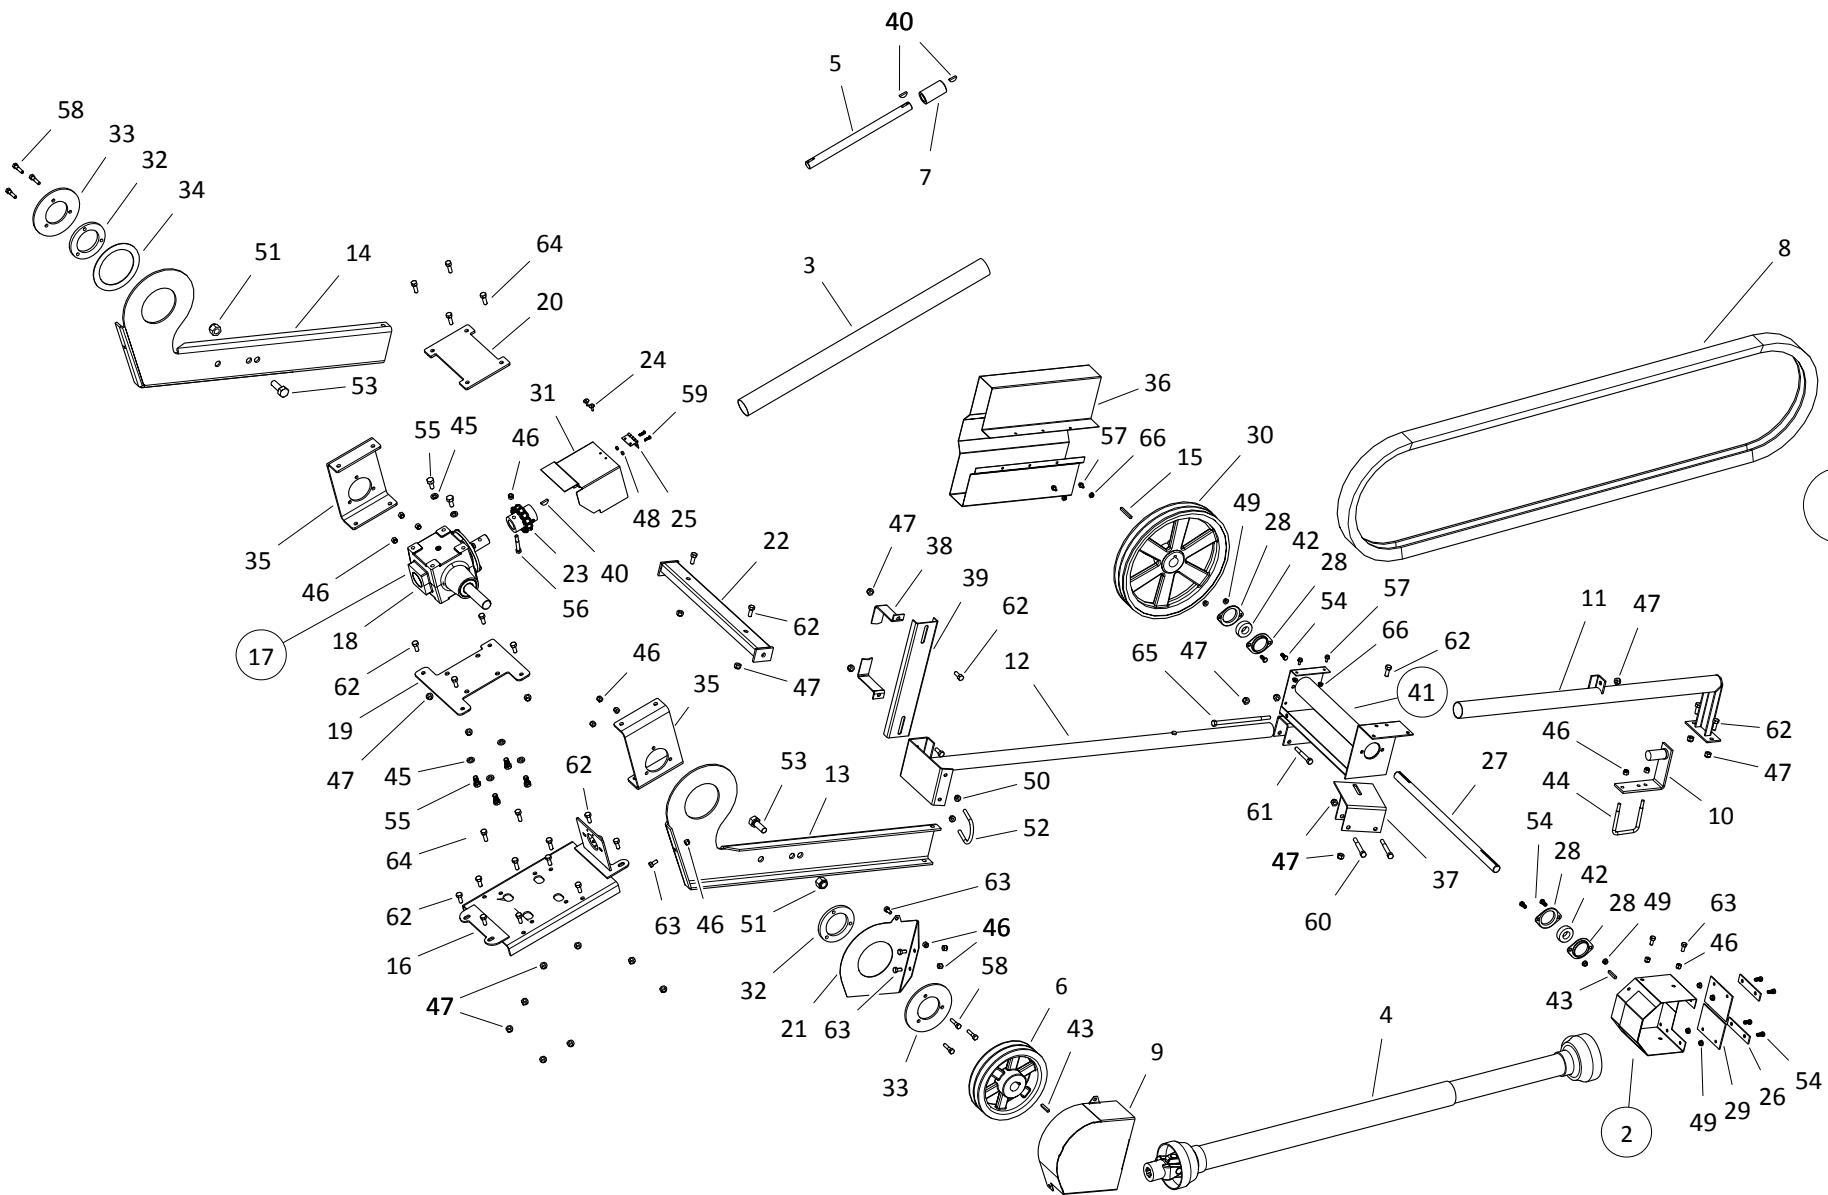

PTO-BD KIT, WRX 8-46 (A462YL)

1

PTO-BD KIT, WRX 8-46 (A462YL)

ITEM	PART NO.	DESCRIPTION
1	05-A462YL	WRX08-46 BD KIT
2	10-17231	PTO SHIELD ASSM
3	200933YL	BD DS GUARD
4	10-19520	222-16174 DRIVELINE (RED)
5	10-19120	LWR DRIVESHAFT
6	10-29946	7.7" X 1-1/4" DOUBLE B GROOVE PLY
7	10-19119	SLEEVE COUPLER
8	10-23198	B270 DOUBLE BANDED BELT
9	201232RD	BELT DRIVE GUARD ASSY
10	200997RD	PTO SADDLE BRACKET
11	200937RD	BD SUPPORT TUBE OUTER
12	200935RD	BD SUPPORT TUBE
13	200962RD	FRAME EXTENSION, RH
14	200961RD	FRAME EXTENSION, LH
15	10-17854	BD KEY
16	200927RD	GEARBOX MOUNT
17	200938RD	GEARBOX ASSEMBLY
18	10-29676	GEARBOX (W. HEART RED)
19	200928RD	GEARBOX MOUNT PLATE
20	200931RD	GEARBOX TOP PLATE
21	200930RD	BELT DRIVE GUARD, BOTTOM COVER
22	200929RD	BD CROSS MEMBER
23	10-19674	CHAIN COUPLER
24	10-18185	ASF\0621 RIVET (LARGE FLANGE)
25	10-18188	2 BUTT HINGE, PLATED
26	10-18878	4-3/4 STRAP
27	10-19650	W51 JACKSHAFT
28	10-18694	T52MST ZP FLANGE PLATED FINISH
29	10-17229	3-1/2" X 5" X 1/8" 2 PLY BELT
30	10-18533	15" X 1" DOUBLE B GROOVE PULLEY
31	10-24076	CHAIN COUPLER GUARD, ASSY
32	10-24016	FRAME, LWR ARM BOLT PLATE, SMALL
33	10-24015	FRAME, LWR ARM BOLT PLATE, LARGE
34	10-24014	SPACER, LWR FRAME
35	10-24012	BRKT, GB LOWER FRAME CONNECT
36	10-19655	SHIELD, 15" BD PULLEY
37	200934RD	JACKSHAFT MOUNT
38	10-19639	BELT GUIDE BRACKET
39	10-19638	BD BELT GUIDE CHANNEL
40	10-19224	1/4" X 1" WOODRUFF KEY PLAIN
41	10-17247	JACKSHAFT ASSM
42	10-18817	EFH205-16 BEARING
43	10-19606	KEY, 1/4" X 1-1/2" SQ 700615
44	10-28833	UBOLTSQ3/8NCX3-1/16X4X1THD PLTD
45	10-19605	1/2" LOCK WASHER PLTD
46	10-17402	3/8" NC NYLON LOCKNUT PLTD
47	10-19598	7/16" NC NYLON LOCKNUT GR 2 PLTD
48	10-28657	#10 NYLON LOCKNUT PLTD
49	10-19595	5/16" NC SERRATED FLANGE NUT PLTD
50	10-19596	3/8" NC SERRATED FLANGE NUT PLTD