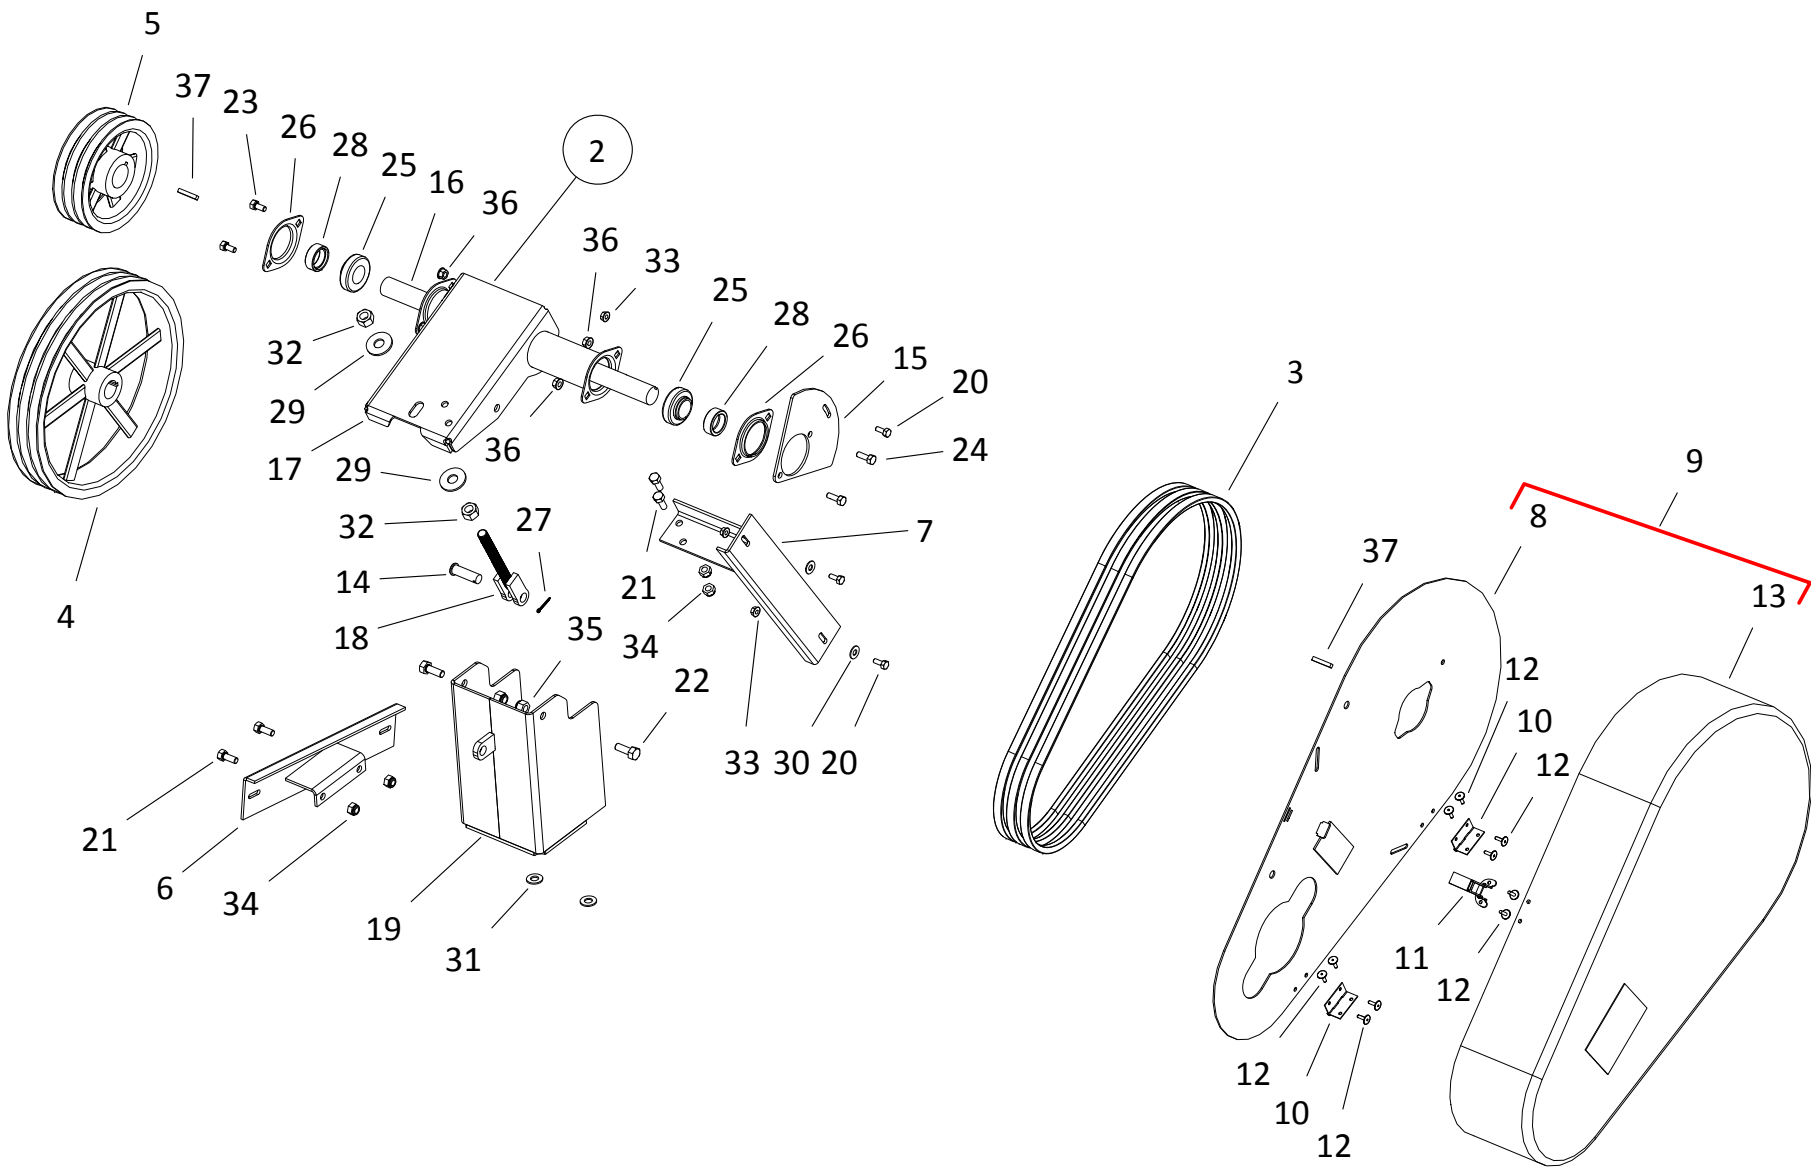

1

SPEED REDUCER KIT (A443)

ITEM	PART NO.	DESCRIPTION
1	05-A443	WRX SPEED REDUCER KIT
2	200699RD	ASSY, REDUCER TOWER (WRX)
3	10-19935	B67 BELT
4	10-19933	15" X 1-1/4" TRIPLE B GROOVE PULLEY
5	10-17622	6.5" X 1.25" TRIPLE B GROOVE PULLEY
6	200704RD	REDUCER FIXED SHIELD MNT
7	200705RD	REDUCER SHIELD MOUNT (WRX)
8	10-28047	TRIPLE GUARD BACKPLATE
9	10-28053	TRIPLE PULLEY GUARD ASSM
10	10-18188	2 BUTT HINGE, PLATED
11	10-18190	7720086 (CH-4000) LATCH
12	10-18185	ASF\0621 RIVET (LARGE FLANGE)
13	10-28048	LARGE PLASTIC GUARD ONLY
14	10-23026	CLEVIS PIN 5/8 X 2 C.ZINC PLTD
15	200891RD	PLT, SHIELD PIVOT MOUNT
16	200703	REDUCER JACKSHAFT
17	200702RD	REDUCER TENSION TABLE
18	200701PL	REDUCER TENSION ROD
19	200700RD	REDUCER TOWER
20	10-19538	5/16" X 3/4" NC BOLT GR 2 PLTD
21	10-19542	7/16" X 1" NC BOLT GR 5 PLTD
22	10-19588	1/2" X 1-1/4" NC BOLT GR 5 PLTD
23	10-19540	3/8" X 3/4" NC BOLT GR 5 PLTD
24	10-18955	3/8" X 1" NC BOLT GR 5 PLTD
25	10-18853	EFH206-20 BEARING
26	10-18695	62MST ZP FLANGE PLATED FINISH
27	10-18156	COTTER PIN 3/32 X 1 C.ZINC PLTD
28	10-12623	COLLAR, LOCK 1-1/4" ECL
29	10-19966	5/8" FLAT WASHER PLTD
30	10-27336	5/16" FLAT WASHER PLTD
31	10-22137	1-1/16 X 17/32 X 3/32 WASHER PLATED
32	10-19864	5/8" NC HEX NUT PLTD
33	10-19595	5/16" NC SERRATED FLANGE NUT PLTD
34	10-19598	7/16" NC NYLON LOCKNUT GR 2 PLTD
35	10-19599	1/2" NC NYLON LOCKNUT GR 2 PLTD
36	10-19596	3/8" SERRATED FLANGE NUT
37	10-19606	1/4" X 1-1/2" SQUARE KEY