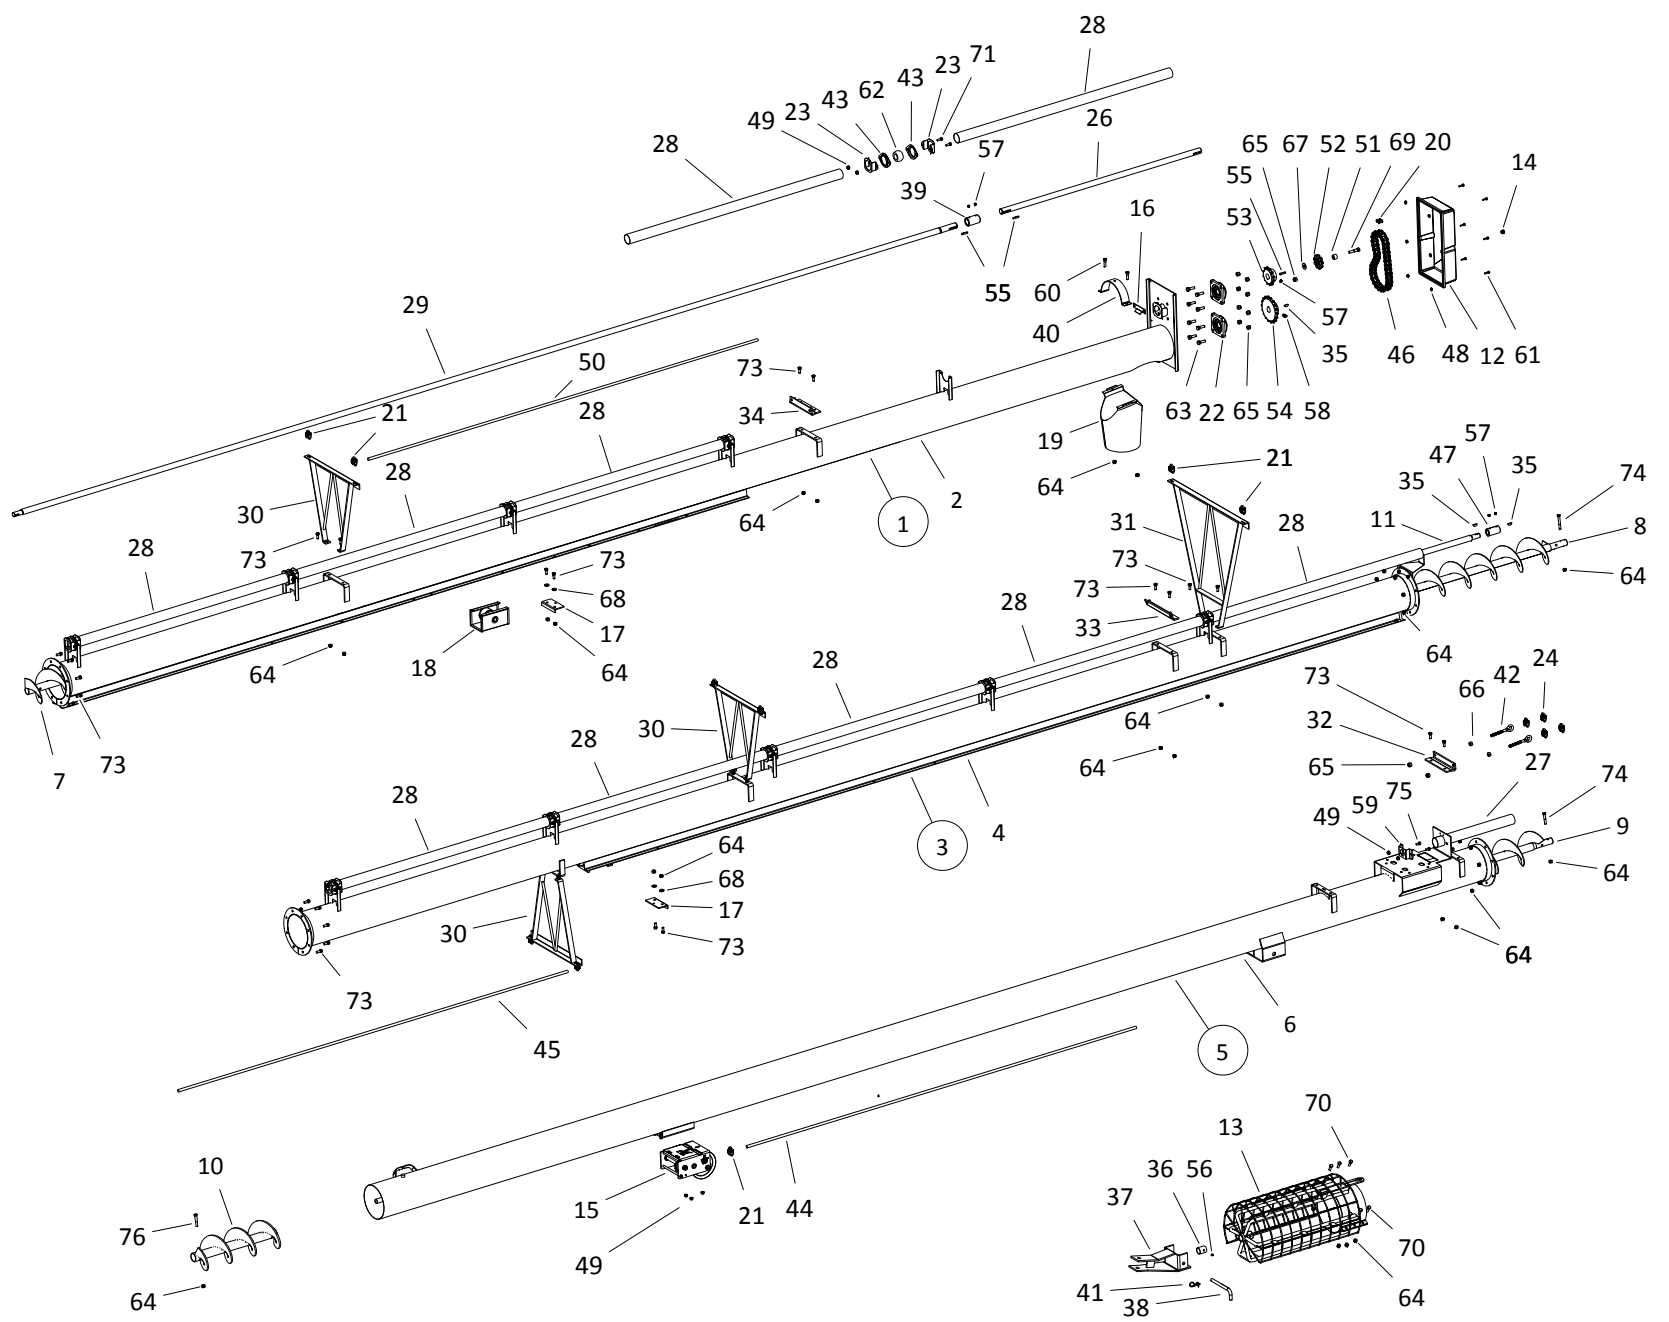

TUBE COMPONENTS, WRX 8-76

TUBE COMPONENTS, WRX 8-76

ITEM	PART NO.	DESCRIPTION
52	200477	80X9T 1/2 BORE IDLER SPROCKET
53	10-23180	80B12 X 1-1/4 SPROCKET
54	10-23181	80B18 X 1 SPROCKET
55	10-19606	KEY, 1/4" X 1-1/2" SQ
56	10-19222	GREASE FTG ZERK 1/4-28 SAE CZ PLTD
57	10-19225	SETSCREW, 3/8" UNC X 3/8" REGULAR
58	10-29118	SETSCREW, 3/8" X 3/4" GR8 SQ HEAD
59	10-23268	DS GUARD HANGER BRKT, LWR
60	10-28744	7/16" X 1-1/2" NC BOLT GR 5 PLTD
61	10-19988	1/4" X 1" NC BOLT GR 2 PLTD
62	10-18691	1-1/4 WOOD BEARING
63	10-19589	1/2" X 1-1/2" NC BOLT GR 8 PLTD
64	10-19598	7/16" NC NYLON LOCKNUT GR 2 PLTD
65	10-19599	1/2" NC NYLON LOCKNUT GR 2 PLTD
66	10-19602	1/2" NC HEX NUT PLTD
67	10-17401	1/2" FLAT WASHER PLTD
68	10-17182	7/16 TRACK WASHER
69	9900560	1/2" X 2-1/4" NC BOLT GR 5 PLTD
70	10-18698	7/16" X 1-1/4" NC BOLT GR 8 PLTD
71	10-18955	3/8" X 1" NC BOLT GR 5 PLTD
73	10-19542	7/16" X 1" NC BOLT GR 5 PLTD
74	10-19545	7/16" X 2-1/4" NC BOLT GR 8 PLTD
75	10-19540	3/8" X 3/4" NC BOLT GR 5 PLTD
76	10-17747	7/16" X 2-1/2" NC BOLT GR 8 PLTD