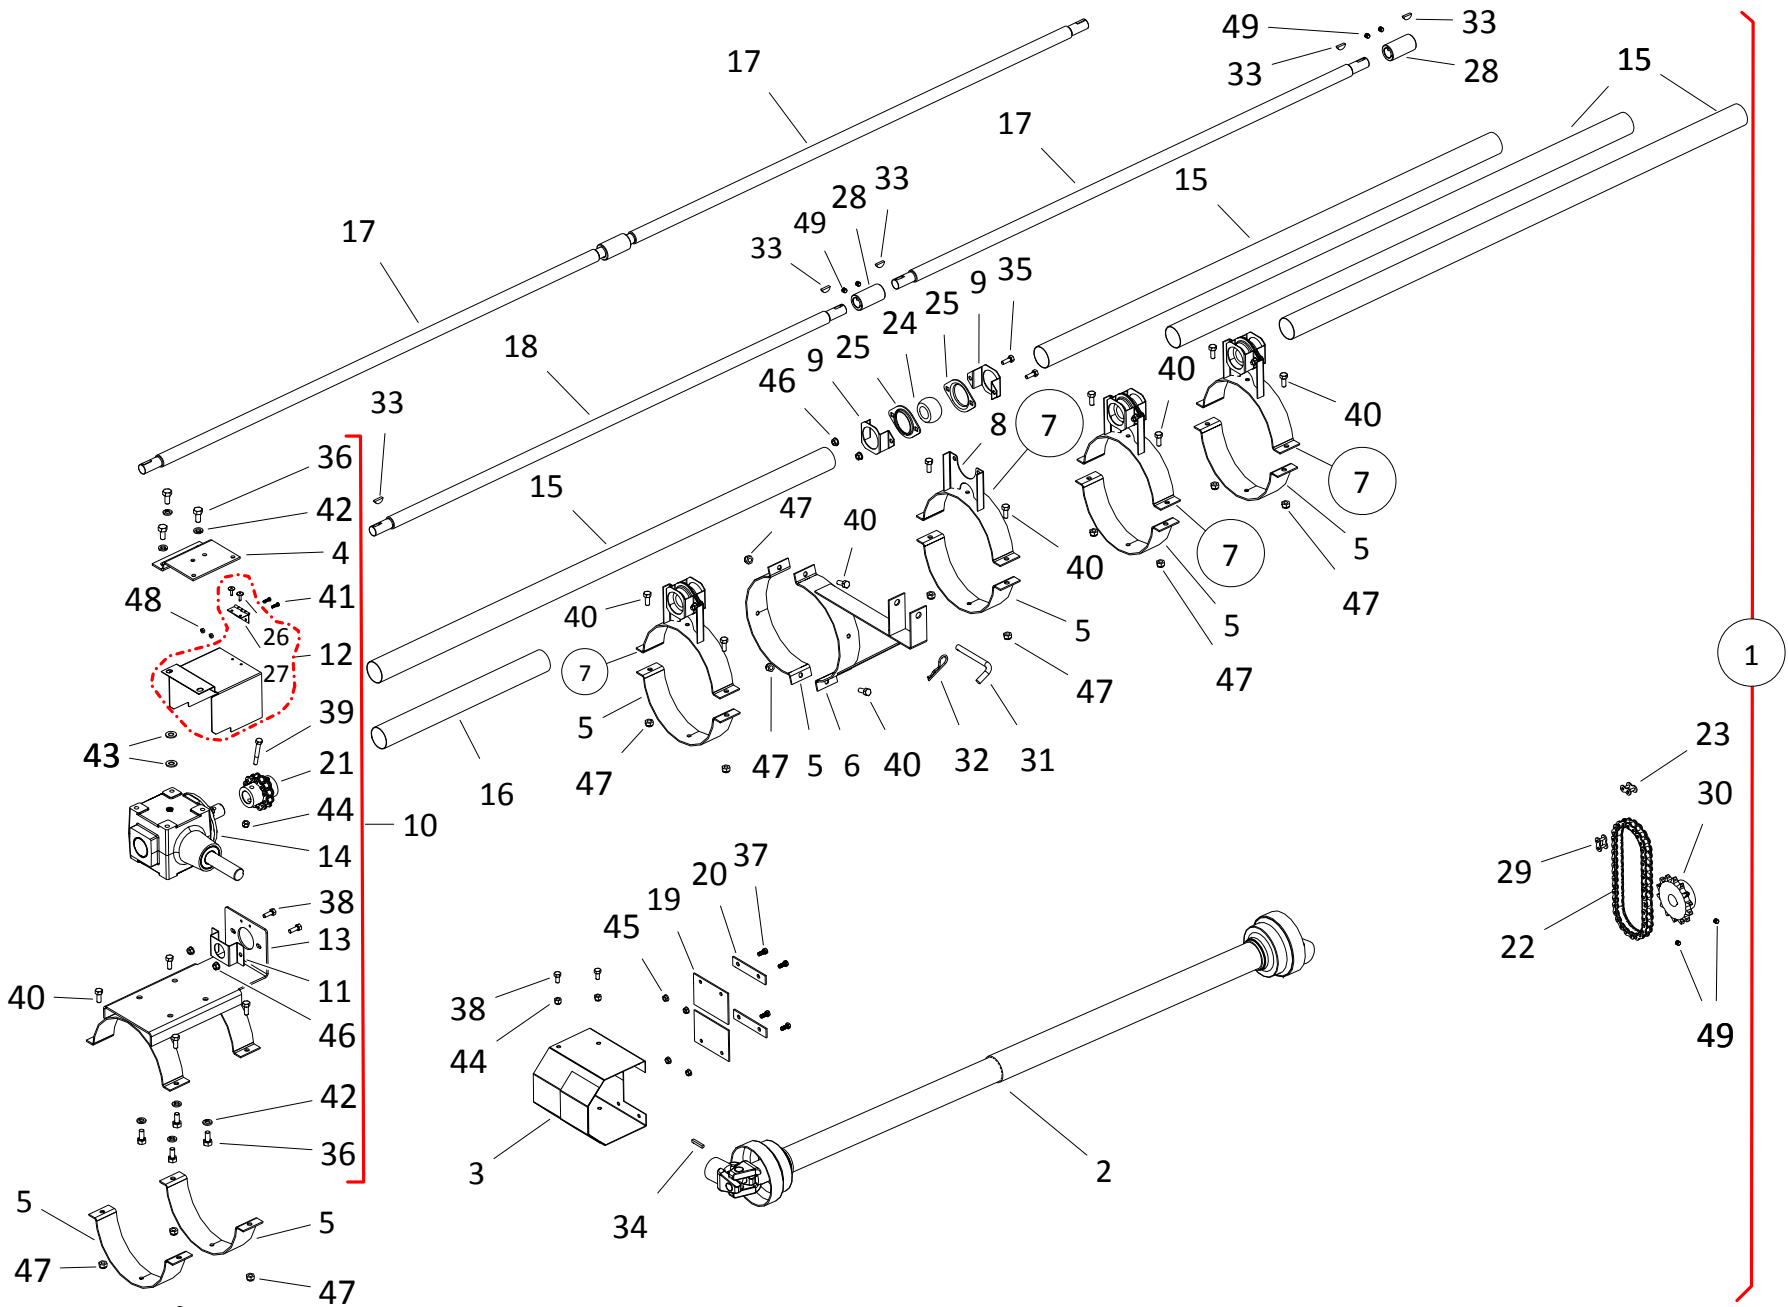

PTO-SD KIT, WRX 8-76 (A444)

PTO-SD KIT, WRX 8-76 (A444)

ITEM	PART NO.	DESCRIPTION
1	05-A444	WRX80-76 SD KIT
2	10-19806	PTO SHAFT, YELLOW END (60")
3	10-17232	PTO SHIELD ASSM
4	200457RD	WRX PTO SHIELD MOUNT BRACKET
5	10-19460	CLAMP, W80 HALF
6	10-19461	SADDLE, W80 SD
7	200511RD	CLAMP-ON BEARING MNT ASSY, 8"
8	200510RD	CLAMP-ON BEARING MNT, 8"
9	10-23250WH	FLANGE BEARING HANGER BRACKET
10	200513RD	CLAMP-ON GB ASSY, 8"
11	10-23268	DS GUARD HANGER BRKT, LWR
12	10-24076	CHAIN COUPLER GUARD, ASSY
13	200512RD	CLAMP-ON GB MNT, 8"
14	10-29676	GEARBOX
15	10-23614	UPPER DS GUARD, 57-3/4"
16	10-23248	LOWER DS GUARD 20-7/8"
17	10-24381	WRX100 SD DS, 5'
18	200803	WLDT, SD DRIVESHAFT
19	10-17229	Rubber belt
20	10-18878	4-3/4 STRAP
21	10-19674	C6012 CHAIN COUPLER #10293
22	201004	#80 x 27P CHAIN CONNECT & HALF LINK
23	10-19323	#80 CONNECTOR LINK (HEAVY)
24	10-18691	1-1/4 WOOD BEARING
25	10-18695	1-1/4" FLANGE, 2-HOLE
26	10-18185	LARGE FLANGE RIVET
27	10-18188	2 BUTT HINGE, PLATED
28	10-19119	DRIVESHAFT CONNECTR
29	10-17400	#80HR OFFSET LINK (HEAVY)
30	200585	80B12 x 1 SPROCKET
31	10-19648	SADDLE PIN
32	10-19463	210 HITCH PIN
33	10-19224	1/4" X 1" WOODRUFF KEY
34	10-19606	1/4" X 1-1/2" SQUARE KEY
35	10-18955	3/8" X 1" NC BOLT GR 5 PLTD
36	10-19231	1/2" X 1" NC BOLT GR 5 PLTD
37	10-19538	5/16" X 3/4" NC BOLT GR 2 PLTD
38	10-19540	3/8" X 3/4" NC BOLT GR 5 PLTD
39	10-19541	3/8" X 2-3/4" NC BOLT GR 2 PLTD
40	10-19542	7/16" X 1" NC BOLT GR 5 PLTD
41	10-28656	#10 X 3/4 BOLT PLTD
42	10-19605	1/2" LOCK WASHER PLTD
43	10-22137	1-1/16 X 17/32 X 3/32 WASHER PLATED
44	10-17402	3/8" NC NYLON LOCKNUT PLTD
45	10-19595	5/16" NC SERRATED FLANGE NUT PLTD
46	10-19596	3/8" SERRATED FLANGE NUT
47	10-19598	7/16" NC NYLON LOCKNUT GR 2 PLTD
48	10-28657	#10 NYLON LOCKNUT PLTD
49	10-19225	SETSCREW, 3/8" UNC X 3/8" REGULAR