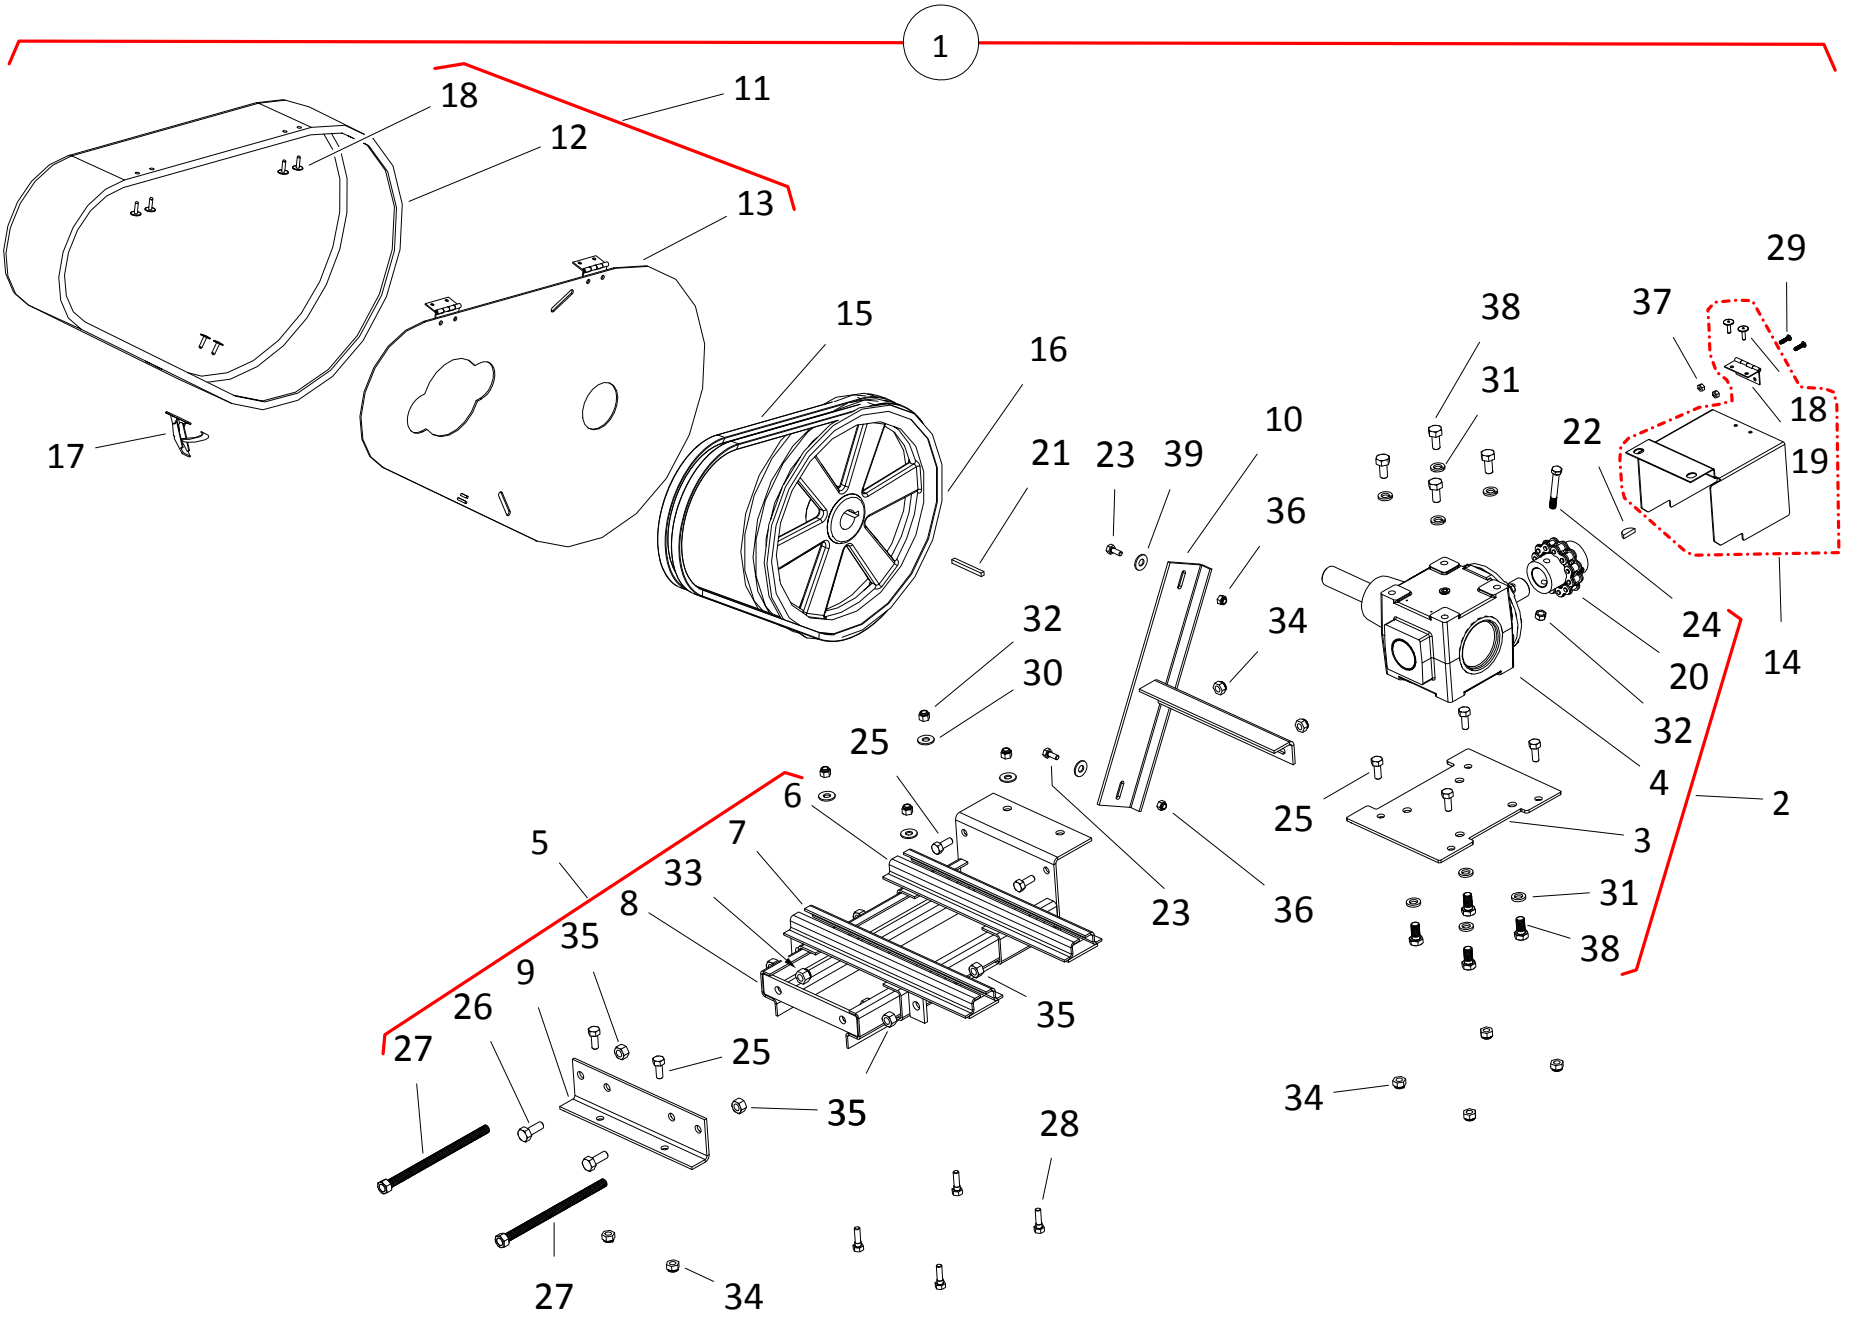

EMD KIT, WRX 46-76 (A423)

ITEM	PART NO.	DESCRIPTION
1	05-A423	WRX 8/10-46/51/56/61/71 EMD KIT
2	10-23217	GEARBOX ASSEMBLY
3	10-23218	GEARBOX MOUNT PLATE
4	10-29676	GEARBOX
5	10-24309	WRX EMD MOUNT ASSY
6	10-22647	EMD MOTOR MNT RH
7	10-22648	EMD MOTOR MNT LH
8	10-24308	WRX100 EMD MOUNT
9	10-24310	END MOUNT CAP
10	10-24311	BACKPLATE MOUNT
11	10-24313	WRX100 EMD BELT GUARD ASSY
12	10-28049	SMALL PLASTIC GUARD ONLY
13	10-24312	WRX EMD BACKPLATE
14	10-24076	CHAIN COUPLER GUARD, ASSY
15	10-19934	B62 BELT
16	10-19933	15" X 1-1/4" TRIPLE B GROOVE PULLEY
17	10-18190	TOGGLE LATCH ONLY
18	10-18185	LARGE FLANGE RIVET
19	10-18188	2 BUTT HINGE, PLATED
20	10-19674	CPLR, 1.25BOLT X 1" KEY
21	10-17854	1/4" X 2-1/2" SQUARE KEY
22	10-19224	1/4" X 1" WOODRUFF KEY
23	10-19538	5/16" X 3/4" NC BOLT GR 2 PLTD
24	10-19541	3/8" X 2-3/4" NC BOLT GR 2 PLTD
25	10-19542	7/16" X 1" NC BOLT GR 5 PLTD
26	10-19588	1/2" X 1-1/4" NC BOLT GR 5 PLTD
27	10-19937	1/2 X 8-1/2" BOLT
28	10-19975	3/8" X 1-1/4" NC BOLT GR 5 PLTD
29	10-28656	#10 X 3/4 BOLT PLTD
30	10-17392	3/8" FLAT WASHER PLTD
31	10-19605	1/2" LOCK WASHER PLTD
32	10-17402	3/8" NC NYLON LOCKNUT PLTD
33	10-17750	1/2" NC NYLON LOCKNUT GR 5 YLW PLTD
34	10-19598	7/16" NC NYLON LOCKNUT GR 2 PLTD
35	10-19602	1/2" NC HEX NUT PLTD
36	10-19595	5/16" NC SERRATED FLANGE NUT PLTD
37	10-28657	#10 NYLON LOCKNUT PLTD
38	10-19231	1/2" X 1" NC BOLT GR 5 PLTD
39	10-27336	5/16" FLAT WASHER PLTD