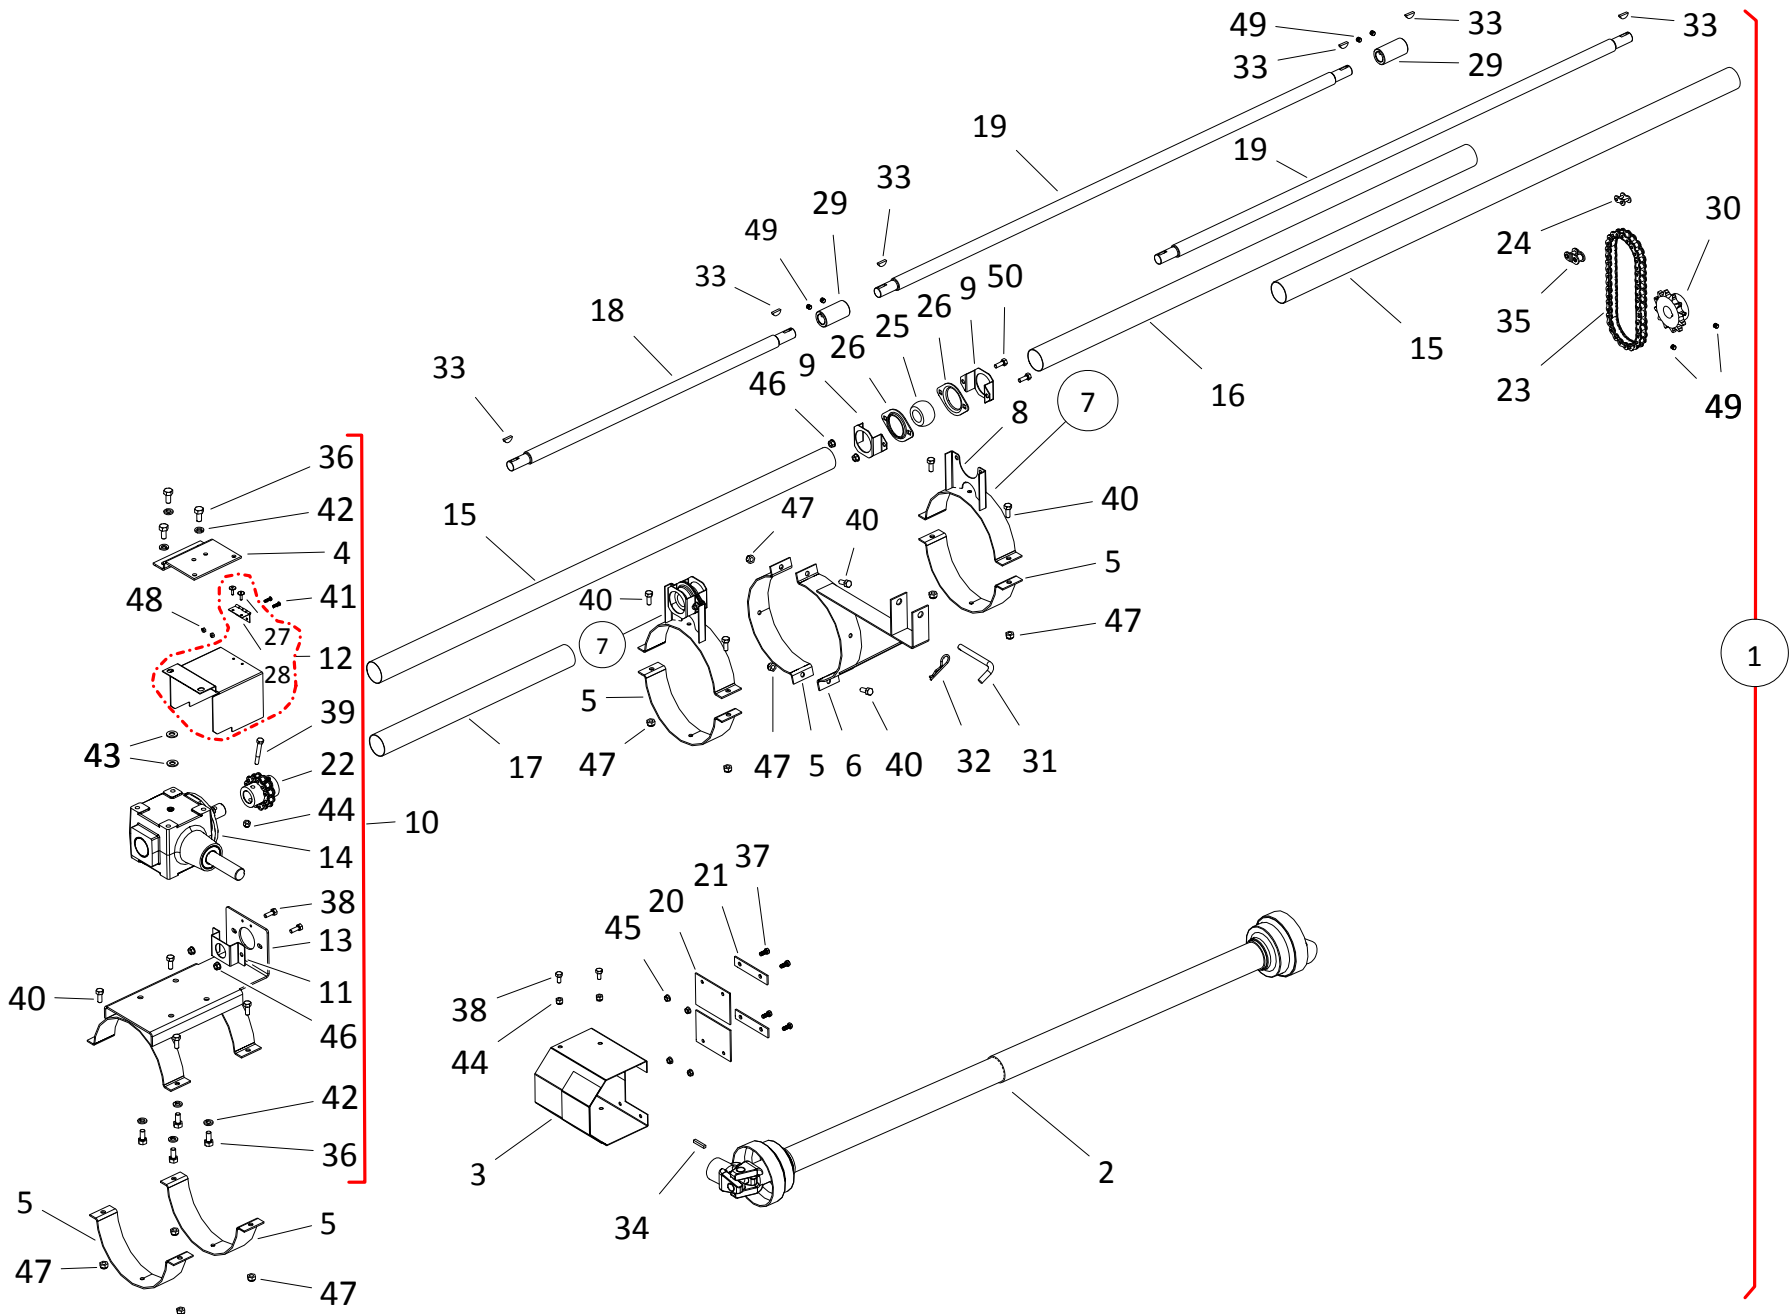

PTO-SD KIT, WRX 10-61 (A425)

ITEM	PART NO.	DESCRIPTION
1	05-A425	WRX100-61 SD KIT
2	10-19806	PTO SHAFT, YELLOW END (60")
3	10-17232	PTO SHIELD ASSM
4	200457RD	WRX PTO SHIELD MOUNT BRACKET
5	10-19801	CLAMP, W100 HALF
6	10-19804	SADDLE, W100 SD
7	10-24325	CLAMP-ON BEARING MNT ASSY, 10"
8	10-24324	CLAMP-ON BEARING MNT, 10"
9	10-23250WH	FLANGE BEARING HANGER BRACKET
10	10-24327	CLAMP-ON GB ASSY, 10"
11	10-23268	DS GUARD HANGER BRKT, LWR
12	10-24076	CHAIN COUPLER GUARD, ASSY
13	10-24326	CLAMP-ON GB MNT, 10"
14	10-29676	GEARBOX
15	10-23614	UPPER DS GUARD, 57-3/4"
16	200590YL	SD DRIVESHAFT GUARD, 55-1/4"
17	200506YL	WRX 71 SD DS GUARD, 24-1/4"
18	10-23231	LOWER DRIVESHAFT, STX2/XTA08/10-41
19	10-24381	WRX100 SD DS, 5'
20	10-17229	RUBBER BELT
21	10-18878	4-3/4 STRAP
22	10-19674	C6012 CHAIN COUPLER #10293
23	201004	#80H X 27P CHAIN CONNECT & HALF LNK
24	10-19323	#80 CONNECTOR LINK (HEAVY)
25	10-18691	1-1/4 WOOD BEARING
26	10-18695	1-1/4" FLANGE, 2-HOLE
27	10-18185	LARGE FLANGE RIVET
28	10-18188	2 BUTT HINGE, PLATED
29	10-19119	DRIVESHAFT CONNECTR
30	10-23180	80B12 X 1-1/4 SPROCKET
31	10-19648	SADDLE PIN
32	10-19463	210 HITCH PIN
33	10-19224	1/4" X 1" WOODRUFF KEY
34	10-19606	1/4" X 1-1/2" SQUARE KEY
35	10-17400	#80HR OFFSET LINK(HEAVY)
36	10-19231	1/2" X 1" NC BOLT GR 5 PLTD
37	10-19538	5/16" X 3/4" NC BOLT GR 2 PLTD
38	10-19540	3/8" X 3/4" NC BOLT GR 5 PLTD
39	10-19541	3/8" X 2-3/4" NC BOLT GR 2 PLTD
40	10-19542	7/16" X 1" NC BOLT GR 5 PLTD
41	10-28656	#10 X 3/4 BOLT PLTD
42	10-19605	1/2" LOCK WASHER PLTD
43	10-22137	1-1/16 X 17/32 X 3/32 WASHER PLATED
44	10-17402	3/8" NC NYLON LOCKNUT PLTD
45	10-19595	5/16" NC SERRATED FLANGE NUT PLTD
46	10-19596	3/8" SERRATED FLANGE NUT
47	10-19598	7/16" NC NYLON LOCKNUT GR 2 PLTD
48	10-28657	#10 NYLON LOCKNUT PLTD
49	10-19225	SETSCREW, 3/8" UNC X 3/8" REGULAR
50	10-18955	3/8" X 1" NC BOLT GR 5 PLTD