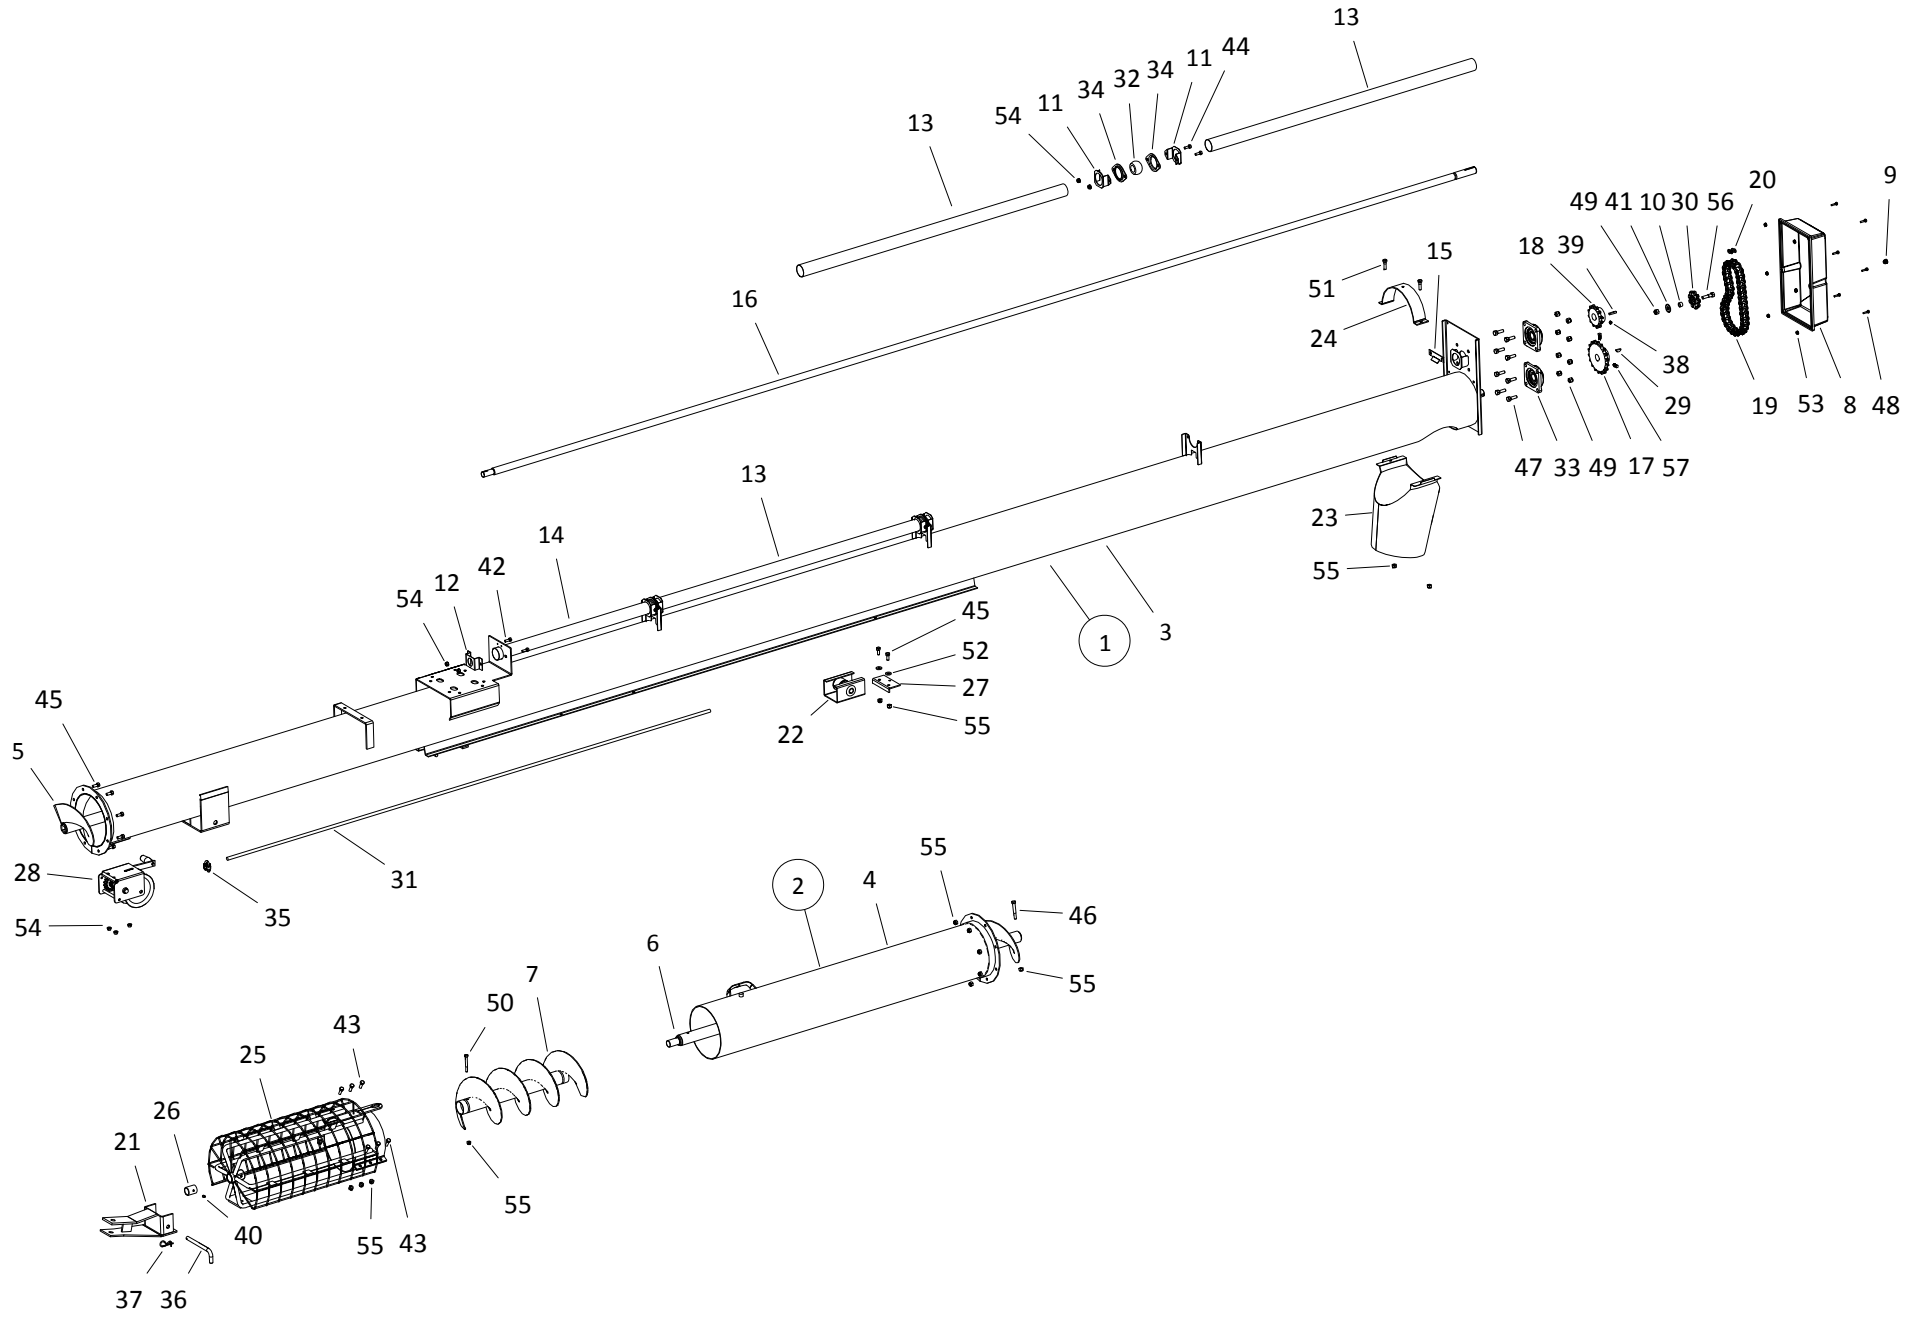

TUBE COMPONENTS, WRX 8-31

6

TUBE COMPONENTS, WRX 8-31

ITEM	PART NO.	DESCRIPTION
51	10-28744	7/16" X 1-1/2" NC BOLT GR 5 PLTD
52	10-17182	7/16 TRACK WASHER
53	10-19594	1/4" NC SERRATED FLANGE NUT PLTD
54	10-19596	3/8" SERRATED FLANGE NUT
55	10-19598	7/16" NC NYLON LOCKNUT GR 2 PLTD
56	9900560	1/2" X 2-1/4" NC BOLT GR 5 PLTD
57	10-29118	SETSCREW, 3/8" X 3/4" GR 8 SQ HEAD