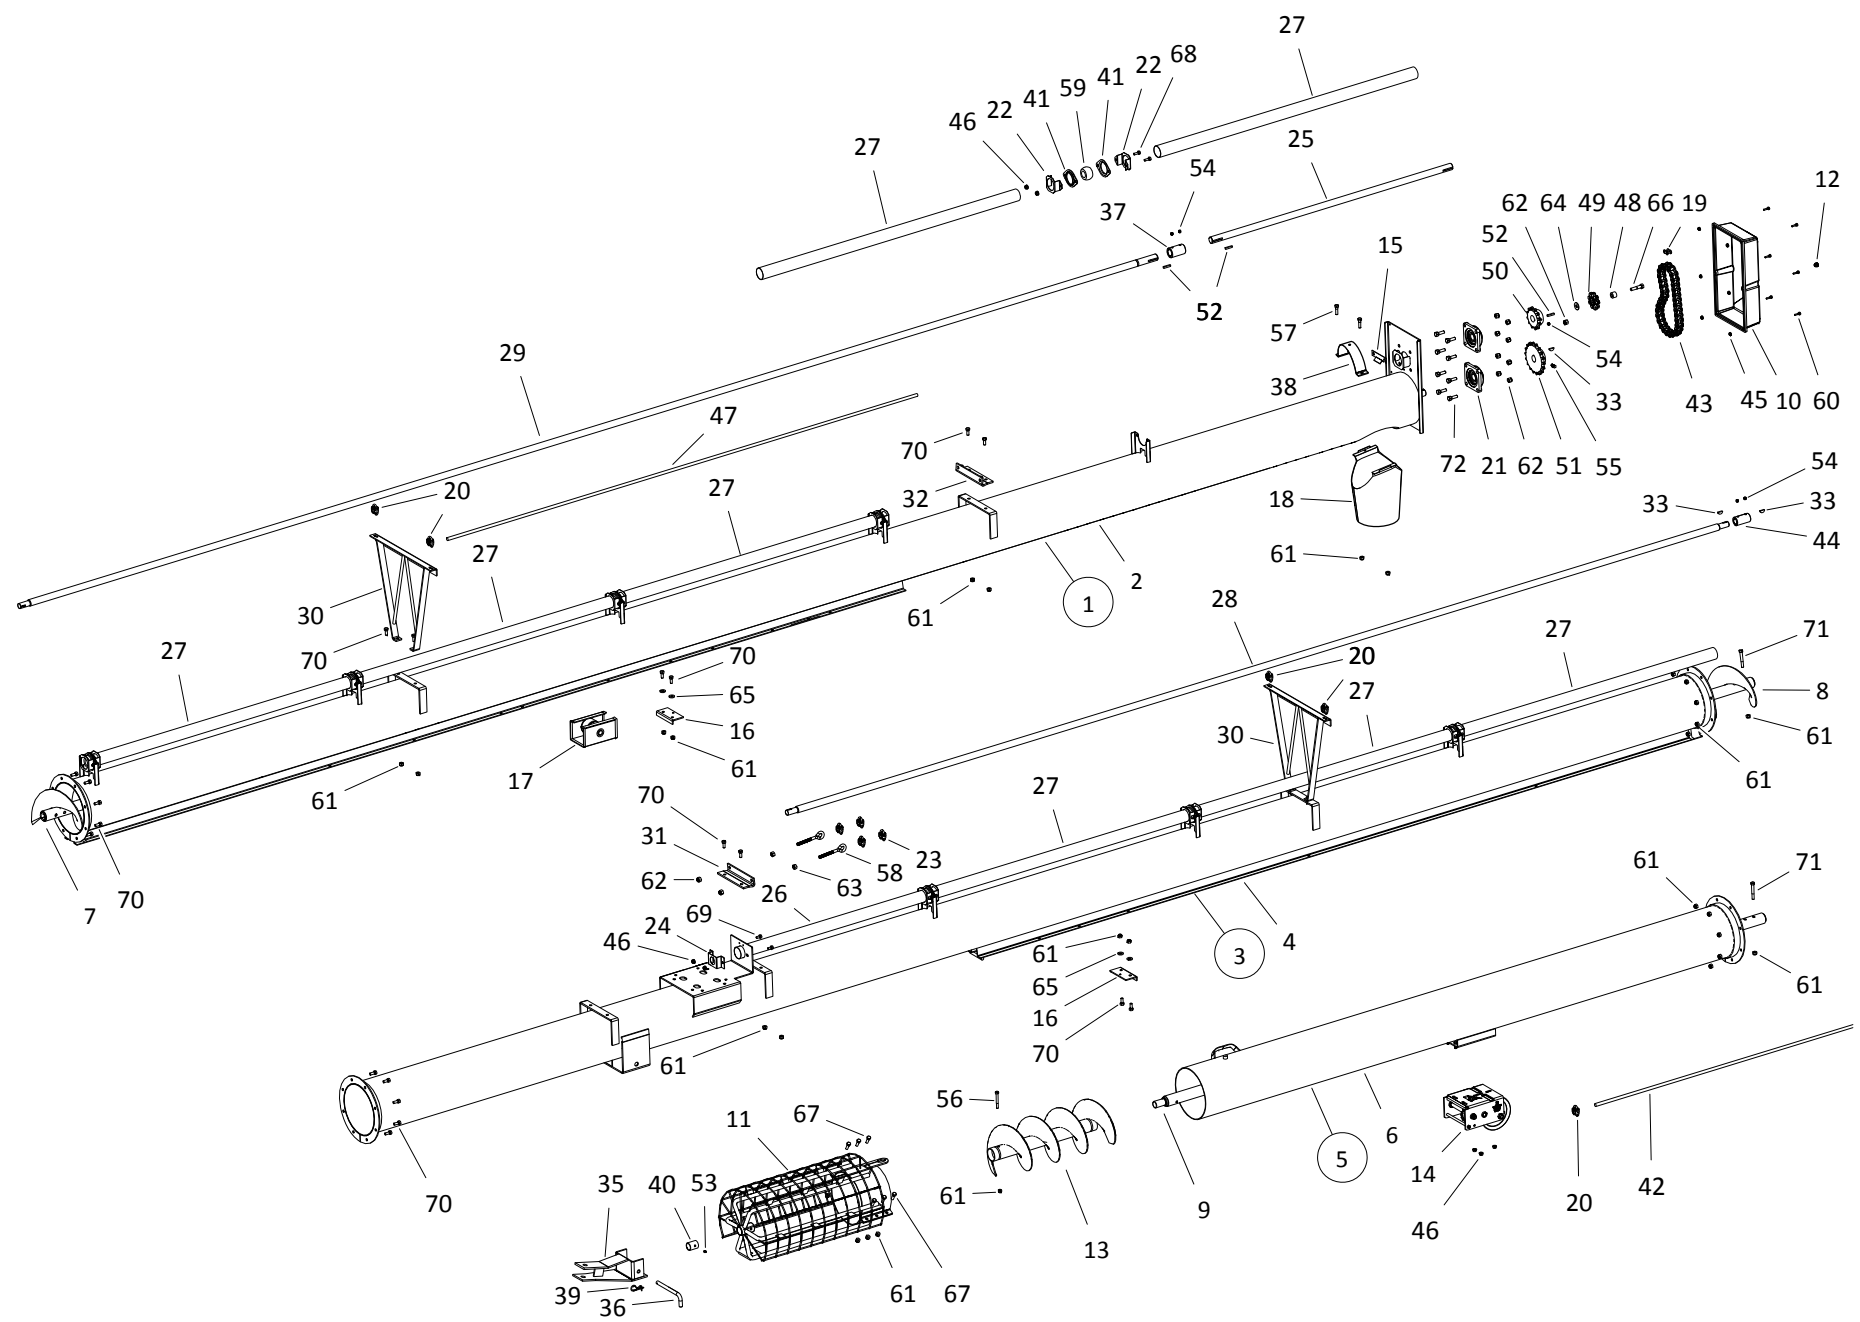

TUBE COMPONENTS, WRX 8-61

30

TUBE COMPONENTS, WRX 8-61

ITEM	PART NO.	DESCRIPTION
52	10-19606	KEY, 1/4" X 1-1/2" SQ
53	10-19222	GREASE FTG ZERK 1/4-28 SAE CZ PLTD
54	10-19225	SETSCREW, 3/8" UNC X 3/8" REGULAR
55	10-29118	SETSCREW, 3/8" X 3/4" GR8 SQ HEAD
56	10-19546	7/16" X 3" NC BOLT GR 5 PLTD
57	10-28744	7/16" X 1-1/2" NC BOLT GR 5 PLTD
58	10-19331	1/2" EYE BOLT PLTD
59	10-18691	1-1/4 WOOD BEARING
60	10-19988	1/4" X 1" NC BOLT GR 2 PLTD
61	10-19598	7/16" NC NYLON LOCKNUT GR 2 PLTD
62	10-19599	1/2" NC NYLON LOCKNUT GR 2 PLTD
63	10-19602	1/2" NC HEX NUT PLTD
64	10-17401	1/2" FLAT WASHER PLTD
65	10-17182	7/16 TRACK WASHER
66	9900560	1/2" X 2-1/4" NC BOLT GR 5 PLTD
67	10-18698	7/16" X 1-1/4" NC BOLT GR 8 PLTD
68	10-18955	3/8" X 1" NC BOLT GR 5 PLTD
69	10-19540	3/8" X 3/4" NC BOLT GR 5 PLTD
70	10-19542	7/16" X 1" NC BOLT GR 5 PLTD
71	10-19545	7/16" X 2-1/4" NC BOLT GR 8 PLTD
72	10-19589	1/2" X 1-1/2" NC BOLT GR 8 PLTD