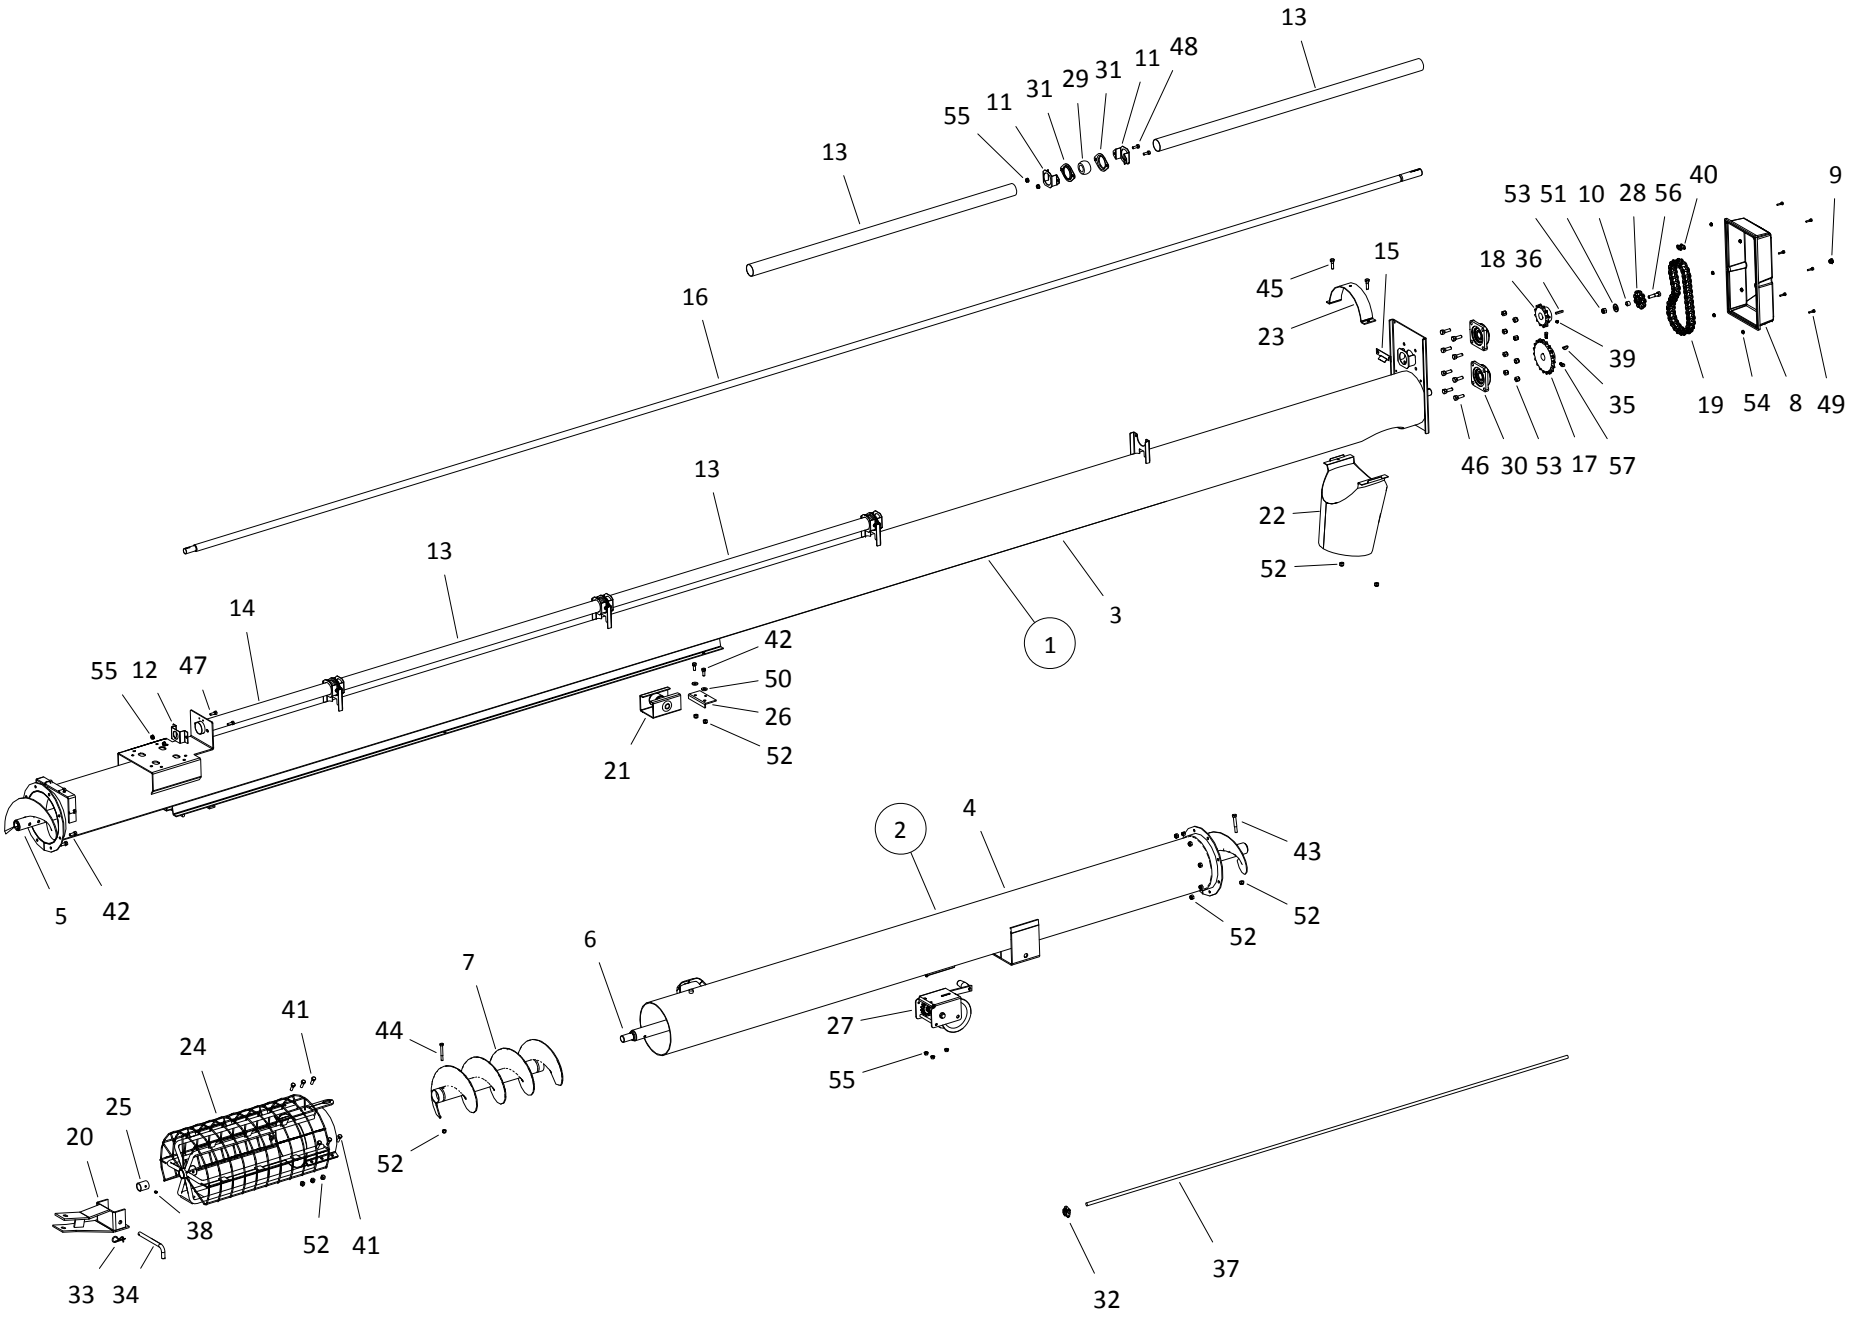

TUBE COMPONENTS, WRX 8-36

TUBE COMPONENTS, WRX 8-36

ITEM	PART NO.	DESCRIPTION
1	200520YL	UPPER TUBE BDL
2	200518YL	LOWER TUBE BDL
3	200519YL	UPPER TUBE ONLY
4	200517YL	LOWER TUBE ONLY
5	200475	UPPER FLIGHT
6	10-29732	LWR FLIGHT W/INTAKE FLGHT
7	10-18920	BOOT FLIGHT SECTION
8	10-17160	OIL COVER, HEAD
9	10-17179	3/8 OIL BATH PLUG
10	10-24382	IDLER SPROCKET SPACER
11	10-23250	FLANGE BEARING HANGER BRACKET
12	10-23268	DS GUARD HANGER BRKT, LWR
13	10-23614	UPPER DS GUARD, 57-3/4"
14	10-24235	LOWER DS GUARD 29-1/2"
15	10-23617	SHIELD STOP, UPPER
16	10-24236	UPPER DRIVESHAFT
17	10-23181	80B18 X 1 SPROCKET
18	10-23180	80B12 X 1-1/4 SPROCKET
19	10-23185	CHAIN #80 X 31P W/CONN LINK (HEAVY)
20	10-17123	CLEVIS
21	10-18763	TRACK SHOE
22	10-29306	SPOUT, 8 INCH ROLLED
23	10-19460	HALF CLAMP
24	10-29726	INTAKE W/SHIELD,BUSHG
25	10-19149	1" BUSHING
26	10-18762	TRACK STOP
27	10-19152	WINCH & HANDLE
28	200477	80X9T 1/2 BORE IDLER SPROCKET
29	10-18691	1-1/4 WOOD BEARING
30	10-19567	BEARING, 1-1/4 PILLOW
31	10-18695	1-1/4" FLANGE, 2-HOLE
32	10-19147	1/4" CABLE CLAMP
33	10-17383	3610 GRIP CLIP
34	10-17181	CLEVIS PIN
35	10-19224	1/4" X 1" WOODRUFF KEY PLAIN
36	10-19606	KEY, 1/4" X 1-1/2" SQ
37	10-19248	WINCH CABLE
38	10-19222	GREASE FTG ZERK 1/4-28 SAE CZ PLTD
39	10-19225	SETSCREW, 3/8" UNC X 3/8" REGULAR
40	10-19323	#80 CONNECTOR LINK (HEAVY)
41	10-18698	7/16" X 1-1/4" NC BOLT GR 8 PLTD
42	10-19542	7/16" X 1" NC BOLT GR 5 PLTD
43	10-19545	7/16" X 2-1/4" NC BOLT GR 8 PLTD
44	10-19546	7/16" X 3" NC BOLT GR 5 PLTD
45	10-28744	7/16" X 1-1/2" NC BOLT GR 5 PLTD
46	10-19589	1/2" X 1-1/2" NC BOLT GR 8 PLTD
47	10-19540	3/8" X 3/4" NC BOLT GR 5 PLTD
48	10-18955	3/8" X 1" NC BOLT GR 5 PLTD
49	10-19988	1/4" X 1" NC BOLT GR 2 PLTD
50	10-17182	7/16 TRACK WASHER