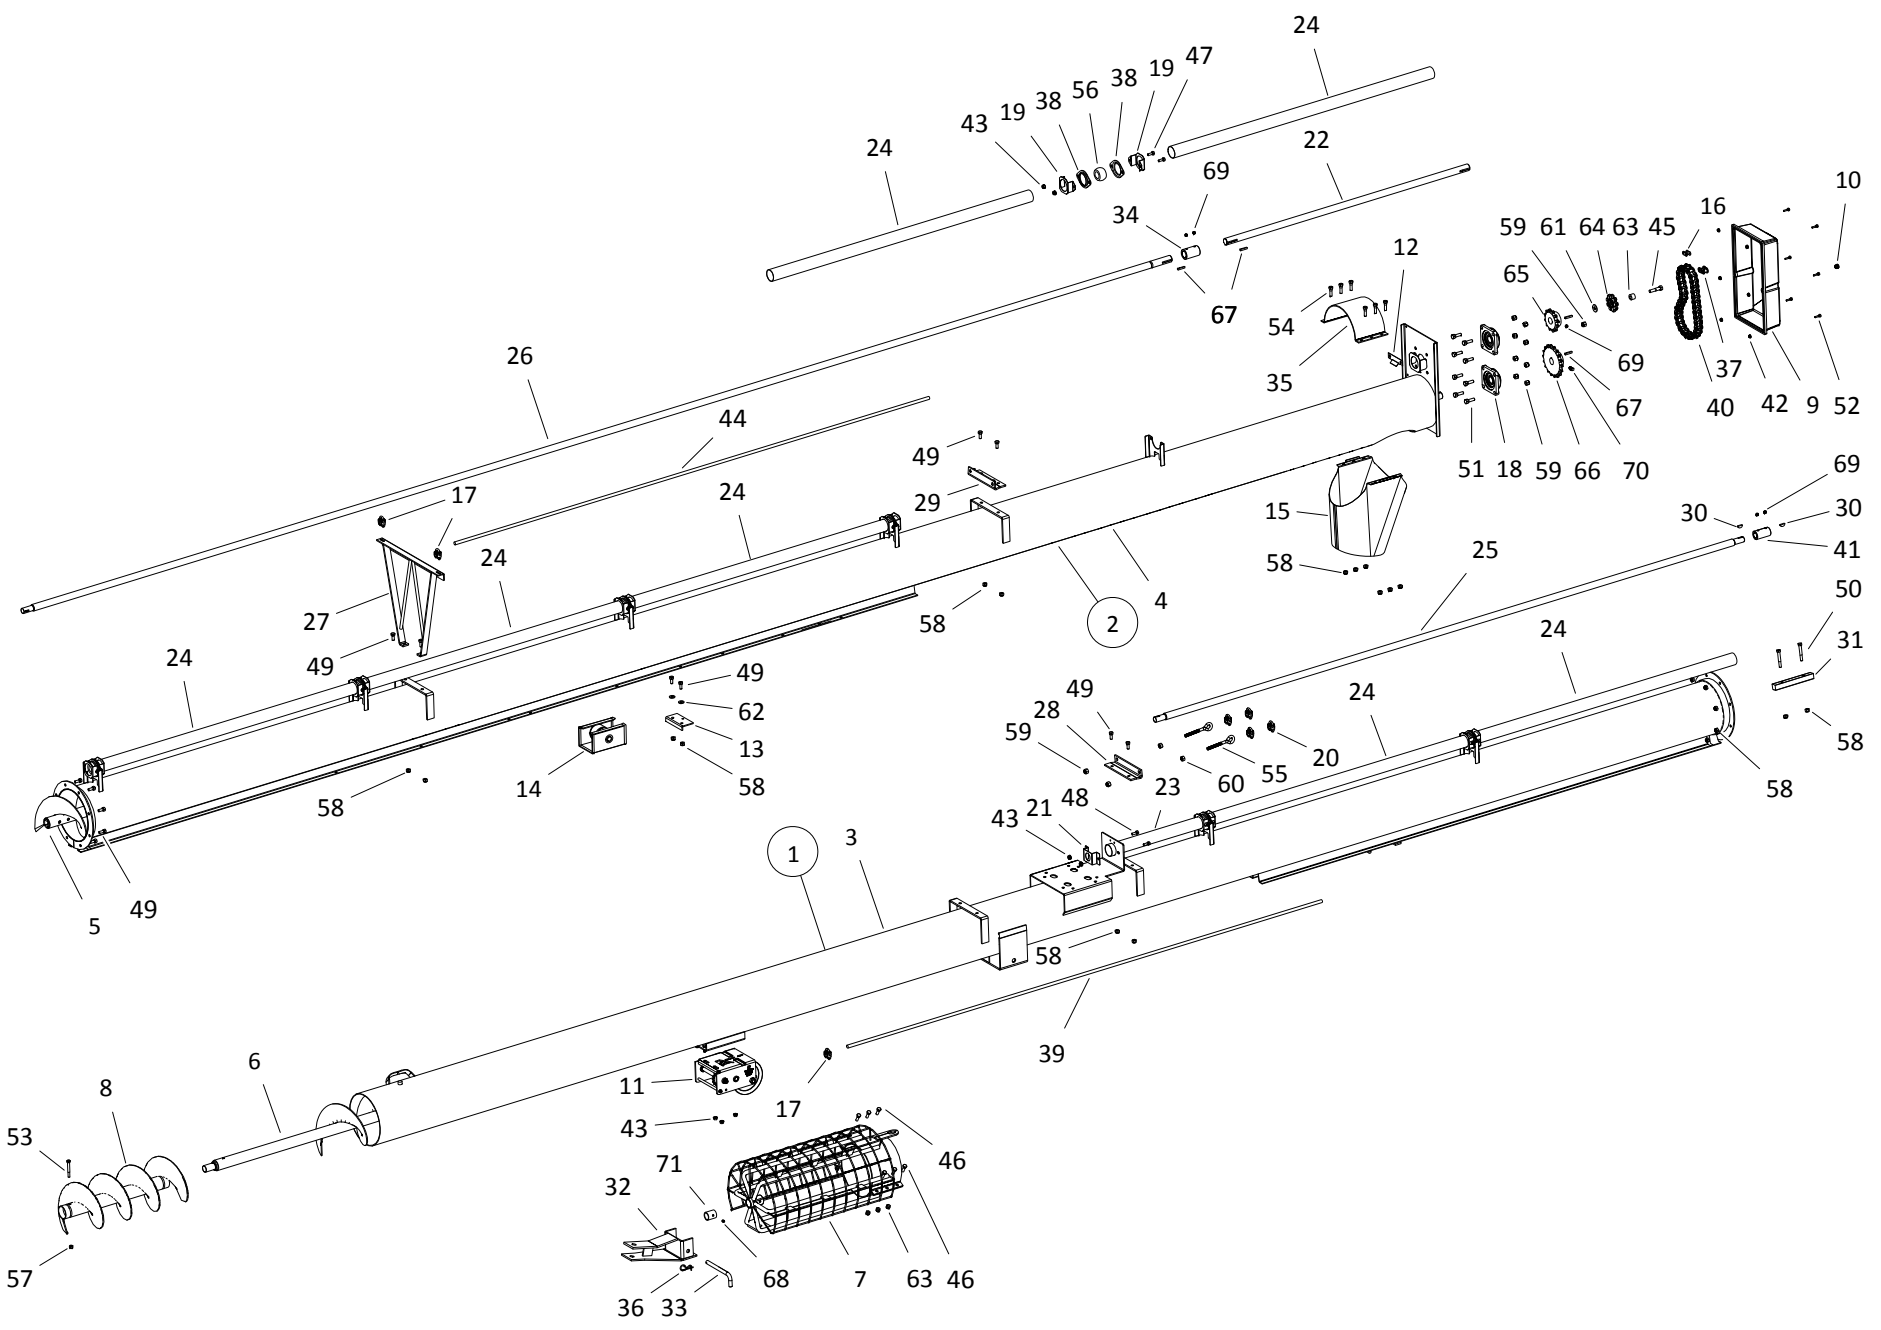

TUBE COMPONENTS, WRX 10-51

54

TUBE COMPONENTS, WRX 10-51

ITEM	PART NO.	DESCRIPTION
51	10-19589	1/2" X 1-1/2" NC BOLT GR 8 PLTD
52	10-19988	1/4" X 1" NC BOLT GR 2 PLTD
53	10-27981	3/8" X 3" NC BOLT GR 5 PLTD
54	10-28744	7/16" X 1-1/2" NC BOLT GR 5 PLTD
55	10-19331	1/2" EYE BOLT PLTD
56	10-18691	1-1/4 WOOD BEARING
57	10-17402	3/8" NC NYLON LOCKNUT PLTD
58	10-19598	7/16" NC NYLON LOCKNUT GR 2 PLTD
59	10-19599	1/2" NC NYLON LOCKNUT GR 2 PLTD
60	10-19602	1/2" NC HEX NUT PLTD
61	10-17401	1/2" FLAT WASHER PLTD
62	10-17182	7/16 TRACK WASHER
63	10-24382	IDLER SPROCKET SPACER
64	200477	80X9T 1/2 BORE IDLER SPROCKET
65	10-23180	80B12 X 1-1/4 SPROCKET
66	10-23831	80B19 X 1-1/4 SPROCKET
67	10-19606	KEY, 1/4" X 1-1/2" SQ
68	10-19222	GREASE FTG ZERK 1/4-28 SAE CZ PLTD
69	10-19225	SETSCREW, 3/8" UNC X 3/8" REGULAR
70	10-29118	SETSCREW, 3/8" X 3/4" GR8 SQ HEAD
71	10-19776	BUSHING, 1-1/4"