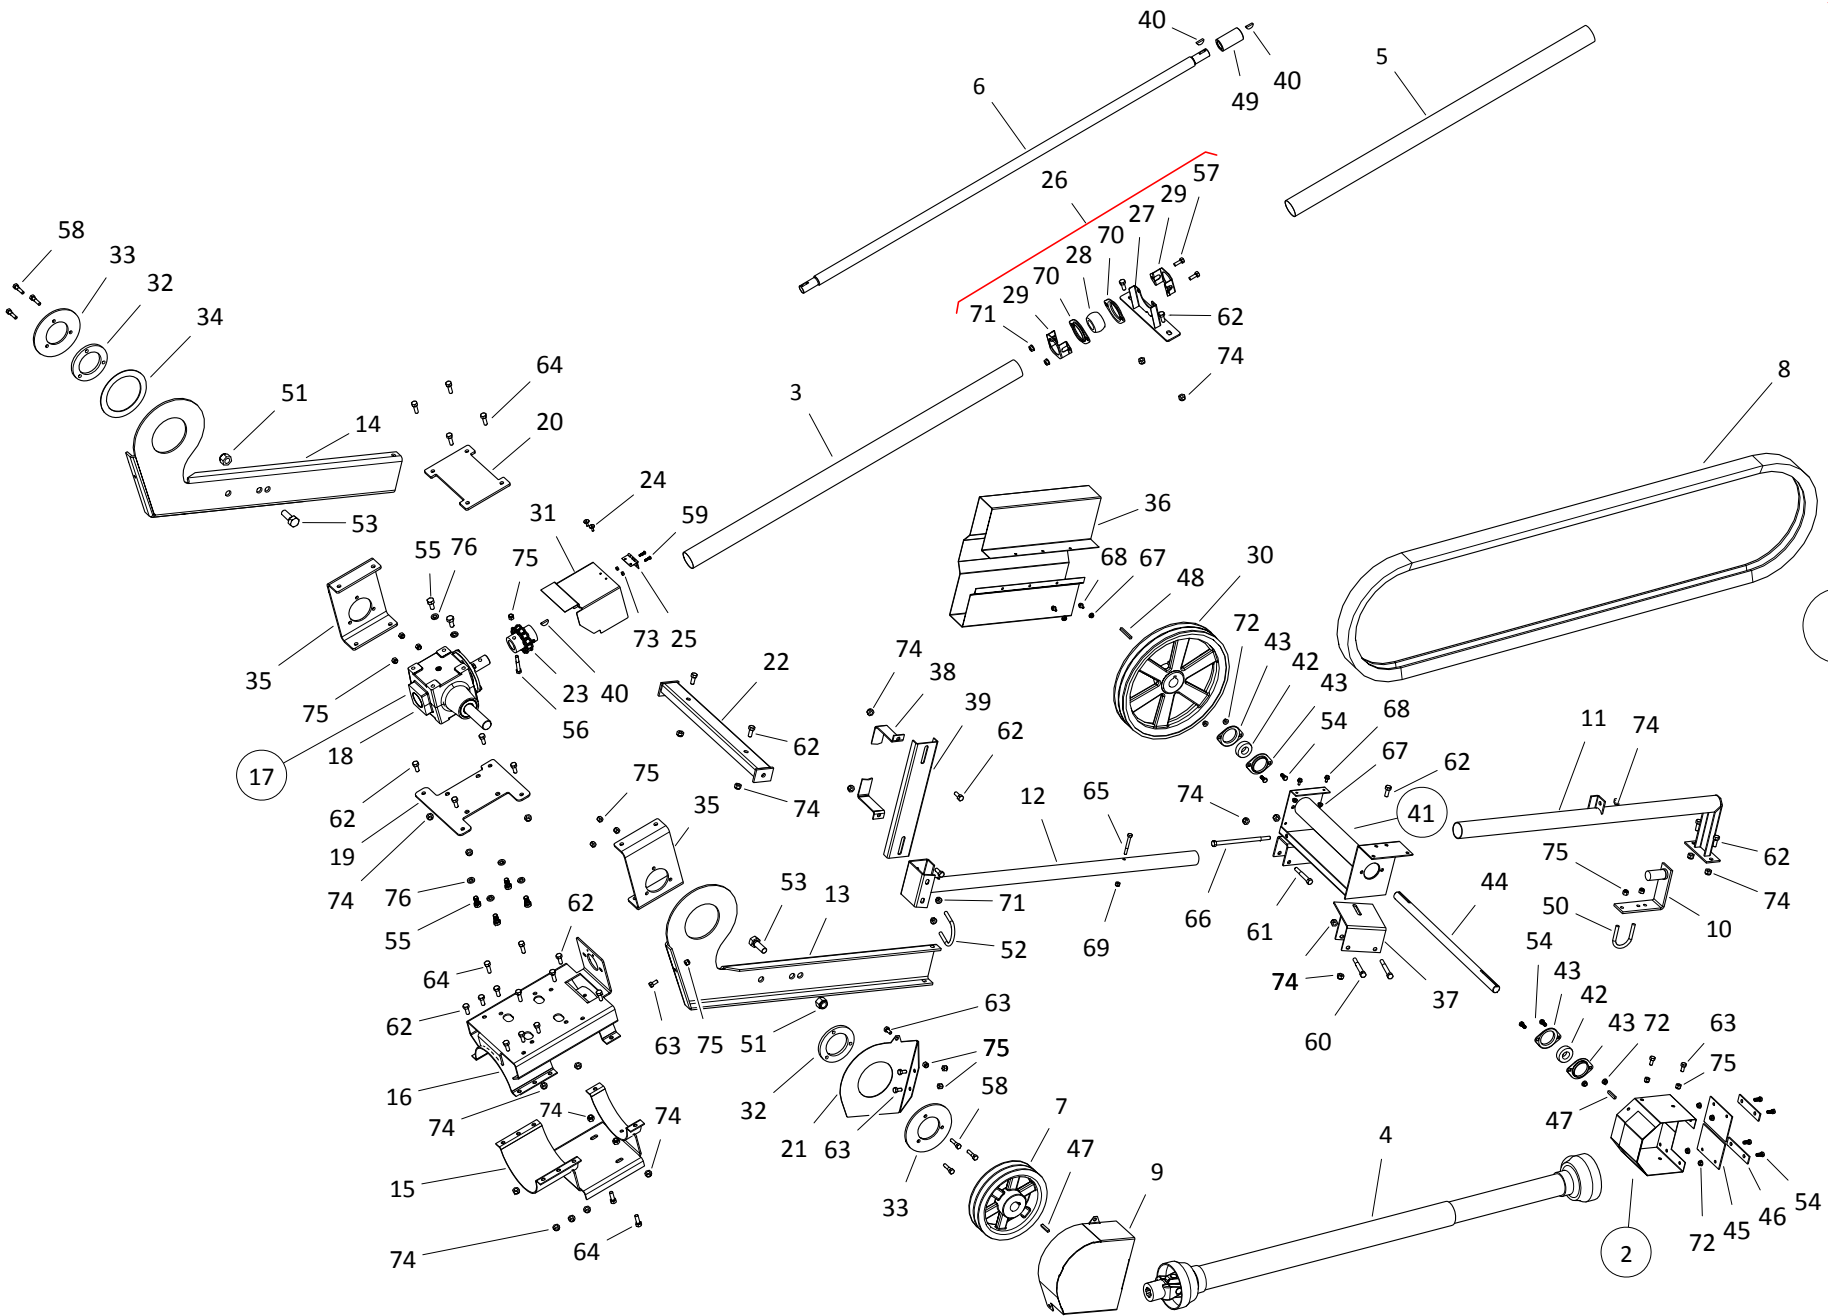

PTO-BD KIT, WRX 10-31 (A473YL)

1

PTO-BD KIT, WRX 10-31 (A473YL)

ITEM	PART NO.	DESCRIPTION
51	10-19601	3/4" NC NYLON LOCKNUT PLTD
52	10-19610	3/8" X 2-1/2" U-BOLT PLTD
53	10-19592	3/4" X 2" NC BOLT GR 8 PLTD
54	10-19538	5/16" X 3/4" NC BOLT GR 2 PLTD
55	10-19231	1/2" X 1" NC BOLT GR 5 PLTD
56	10-19541	3/8" X 2-3/4" NC BOLT GR 2 PLTD
57	10-18955	3/8" X 1" NC BOLT GR 5 PLTD
58	9900694	3/8" X 1-1/2" UNC HEX BOLT GR5 PLT
59	10-28656	#10 X 3/4 BOLT PLTD
60	10-19547	7/16" X 3-1/2" NC BOLT GR 5 PLTD
61	10-19546	7/16" X 3" NC BOLT GR 5 PLTD
62	10-19542	7/16" X 1" NC BOLT GR 5 PLTD
63	10-19540	3/8" X 3/4" NC BOLT GR 5 PLTD
64	10-18698	7/16" X 1-1/4" NC BOLT GR 8 PLTD
65	10-17631	5/16" X 2-1/2" NC BOLT GR 2 PLTD
66	10-19548	BOLT 7/16" X 8"
67	10-19594	1/4" NC SERRATED FLANGE NUT PLTD
68	10-19537	1/4" X 1/2" HEX WSHR HEAD GR 5 PLTD
69	10-19980	5/16" NC NYLON LOCKNUT PLTD
70	10-18695	62MST ZP FLANGE PLATED FINISH
71	10-19596	3/8" NC SERRATED FLANGE NUT PLTD
72	10-19595	5/16" NC SERRATED FLANGE NUT PLTD
73	10-28657	#10 NYLON LOCKNUT PLTD
74	10-19598	7/16" NC NYLON LOCKNUT GR 2 PLTD
75	10-17402	3/8" NC NYLON LOCKNUT PLTD
76	10-19605	1/2" LOCK WASHER PLTD