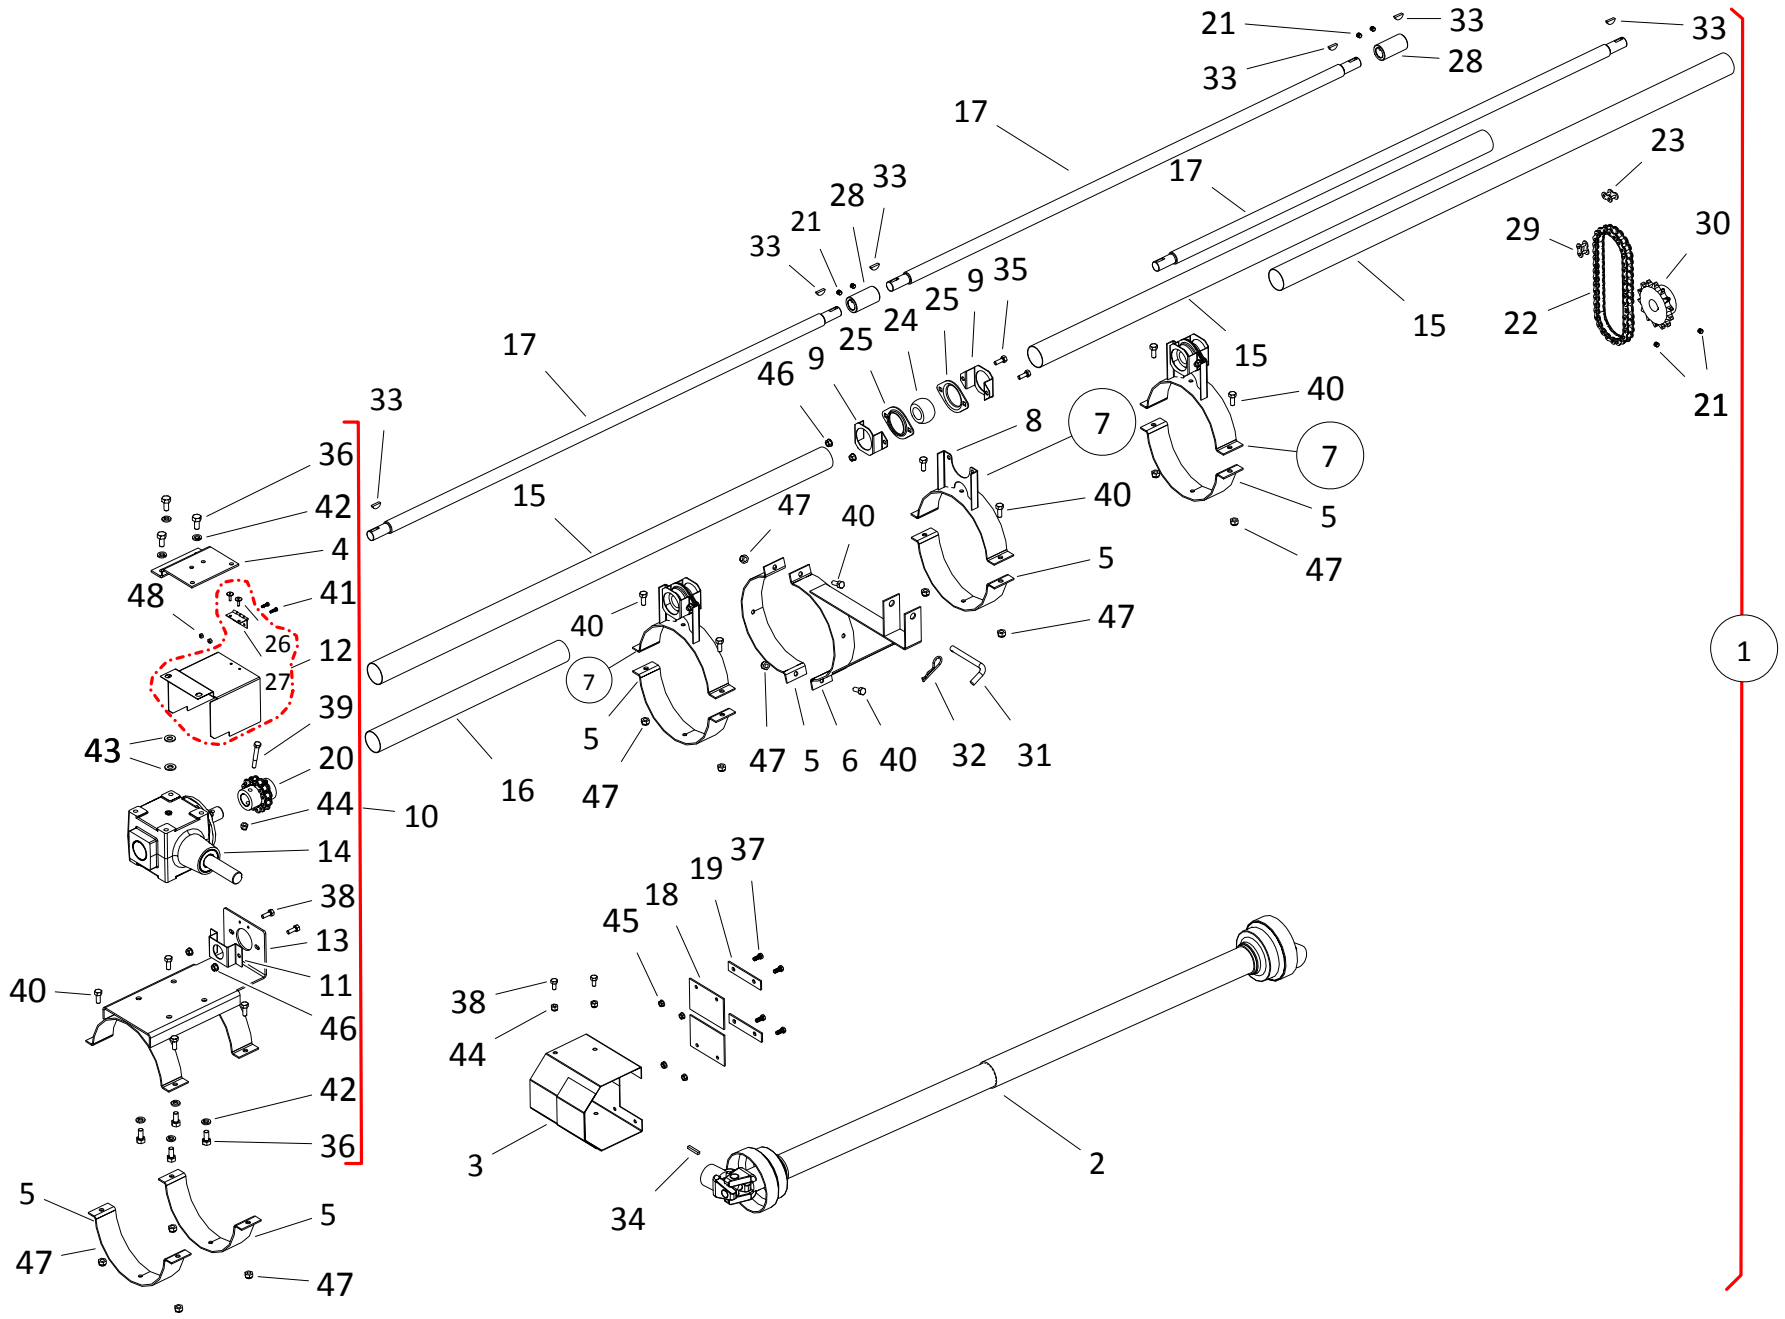

PTO-SD KIT, WRX 8-71 (A436)

ITEM	PART NO.	DESCRIPTION
1	05-A436	WRX80-71 SD KIT
2	10-19806	PTO SHAFT, YELLOW END (60")
3	10-17232	PTO SHIELD ASSM
4	200457RD	WRX PTO SHIELD MOUNT BRACKET
5	10-19460	CLAMP, W80 HALF
6	10-19461	SADDLE, W80 SD
7	200511RD	CLAMP-ON BEARING MNT ASSY, 8"
8	200510RD	CLAMP-ON BEARING MNT, 8"
9	10-23250WH	FLANGE BEARING HANGER BRACKET
10	200513RD	CLAMP-ON GB ASSY, 8"
11	10-23268	DS GUARD HANGER BRKT, LWR
12	10-24076	CHAIN COUPLER GUARD, ASSY
13	200512RD	CLAMP-ON GB MNT, 8"
14	10-29676	GEARBOX
15	10-23614	UPPER DS GUARD, 57-3/4"
16	200506YL	SD DS GUARD, 24-1/4"
17	10-24381	WRX100 SD DS, 5'
18	10-17229	RUBBER BELT
19	10-18878	4-3/4 STRAP
20	10-19674	C6012 CHAIN COUPLER #10293
21	10-19225	SETSCREW, 3/8" UNC X 3/8" REGULAR
22	201004	#80 x 27P CHAIN CONNECT & HALF LINK
23	10-19323	#80 CONNECTOR LINK (HEAVY)
24	10-18691	1-1/4 WOOD BEARING
25	10-18695	1-1/4" FLANGE, 2-HOLE
26	10-18185	LARGE FLANGE RIVET
27	10-18188	2 BUTT HINGE, PLATED
28	10-19119	DRIVESHAFT CONNECTR
29	10-17400	#80HR OFFSET LINK (HEAVY)
30	200585	80B12 x 1 SPROCKET
31	10-19648	SADDLE PIN
32	10-19463	210 HITCH PIN
33	10-19224	1/4" X 1" WOODRUFF KEY
34	10-19606	1/4" X 1-1/2" SQUARE KEY
35	10-18955	3/8" X 1" NC BOLT GR 5 PLTD
36	10-19231	1/2" X 1" NC BOLT GR 5 PLTD
37	10-19538	5/16" X 3/4" NC BOLT GR 2 PLTD
38	10-19540	3/8" X 3/4" NC BOLT GR 5 PLTD
39	10-19541	3/8" X 2-3/4" NC BOLT GR 2 PLTD
40	10-19542	7/16" X 1" NC BOLT GR 5 PLTD
41	10-28656	#10 X 3/4 BOLT PLTD
42	10-19605	1/2" LOCK WASHER PLTD
43	10-22137	1-1/16 X 17/32 X 3/32 WASHER PLATED
44	10-17402	3/8" NC NYLON LOCKNUT PLTD
45	10-19595	5/16" NC SERRATED FLANGE NUT PLTD
46	10-19596	3/8" SERRATED FLANGE NUT
47	10-19598	7/16" NC NYLON LOCKNUT GR 2 PLTD
48	10-28657	#10 NYLON LOCKNUT PLTD