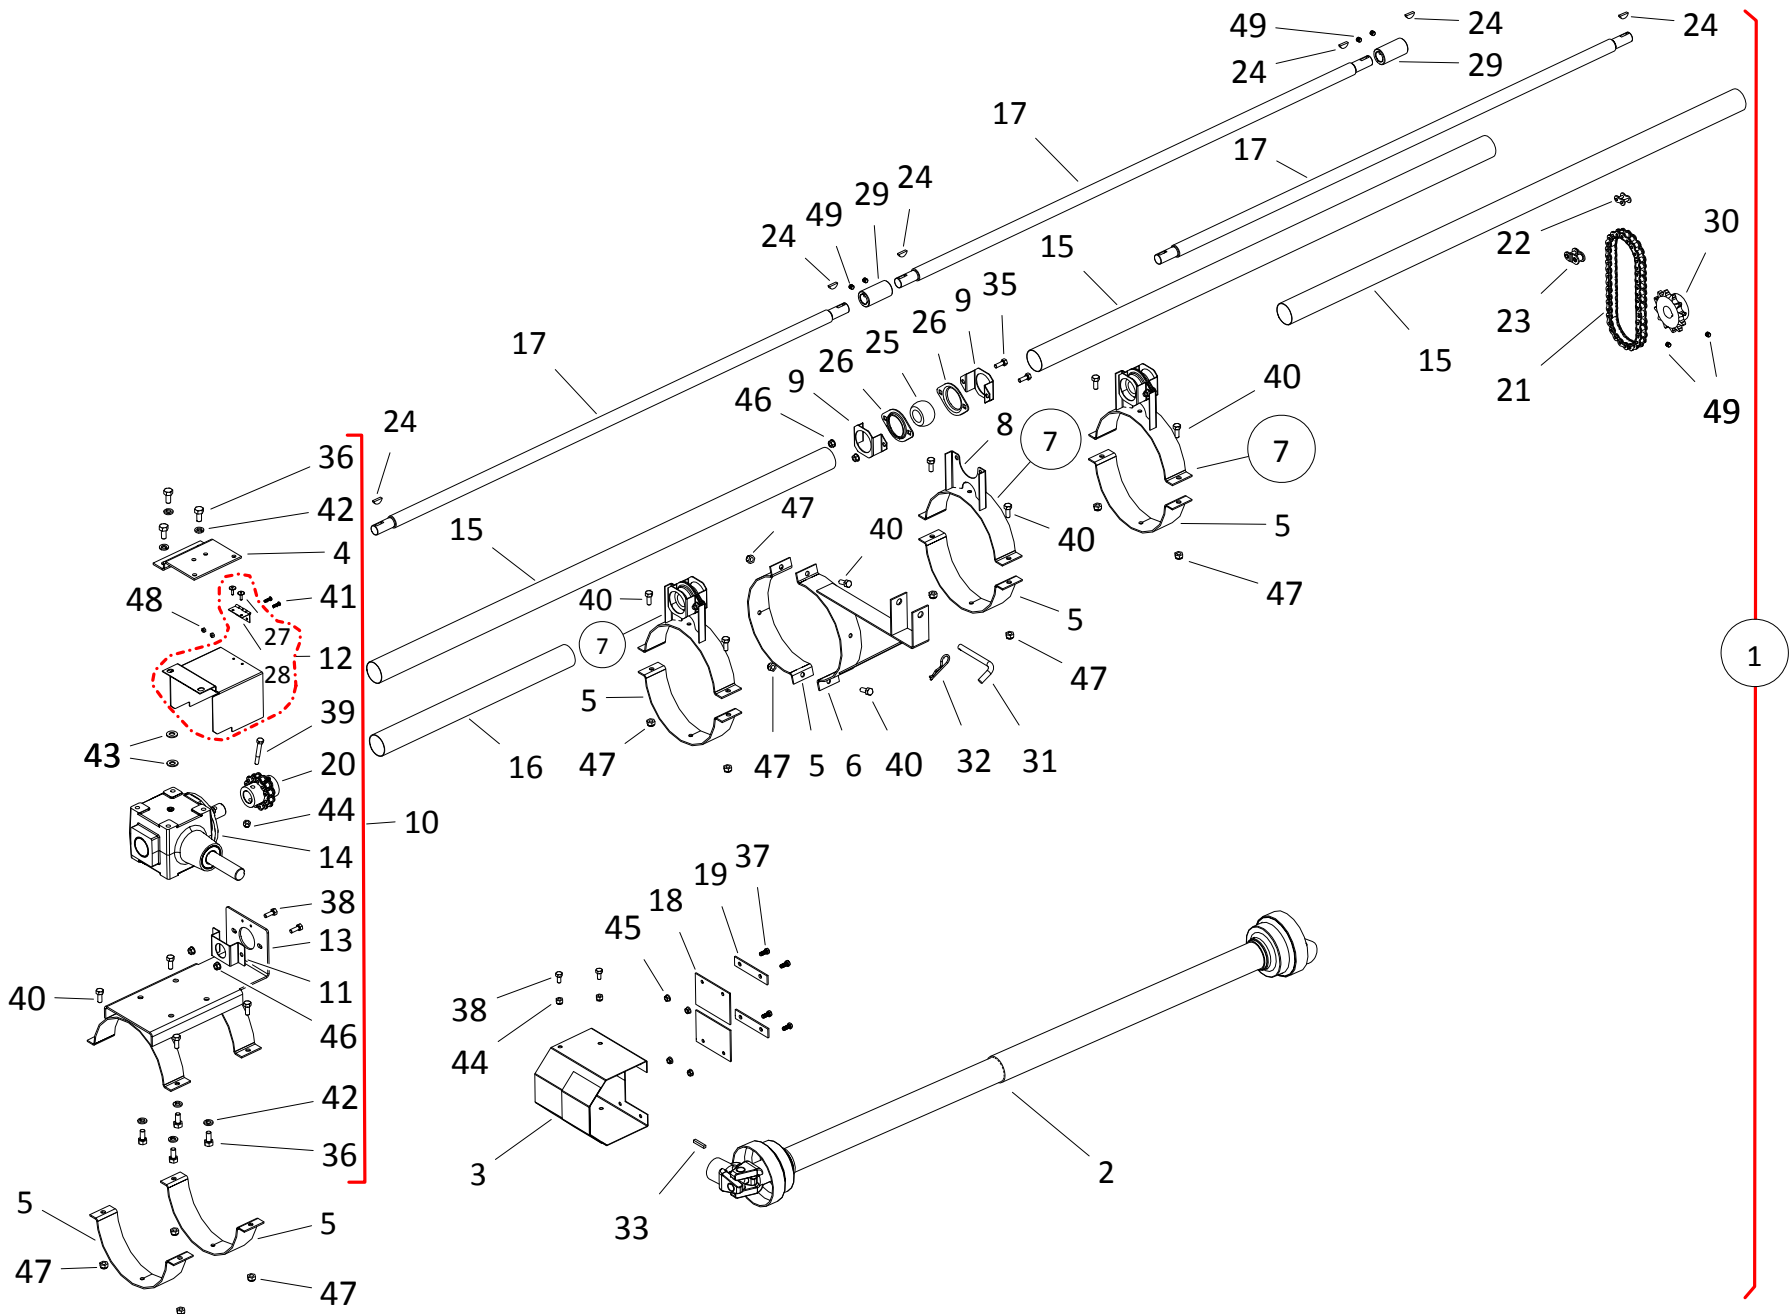

1

PTO-SD KIT, WRX 10-71 (A426)

ITEM	PART NO.	DESCRIPTION
1	05-A426	WRX100-71 SD KIT
2	10-19806	PTO SHAFT, YELLOW END (60")
3	10-17232	PTO SHIELD ASSM
4	200457RD	WRX PTO SHIELD MOUNT BRACKET
5	10-19801	CLAMP, W100 HALF
6	10-19804	SADDLE, W100 SD
7	10-24325	CLAMP-ON BEARING MNT ASSY, 10"
8	10-24324	CLAMP-ON BEARING MNT, 10"
9	10-23250WH	FLANGE BEARING HANGER BRACKET
10	10-24327	CLAMP-ON GB ASSY, 10"
11	10-23268	DS GUARD HANGER BRKT, LWR
12	10-24076	CHAIN COUPLER GUARD, ASSY
13	10-24326	CLAMP-ON GB MNT, 10"
14	10-29676	GEARBOX
15	10-23614	UPPER DS GUARD, 57-3/4"
16	200506YL	WRX 71 SD DS GUARD, 24-1/4"
17	10-24381	WRX100 SD DS, 5'
18	10-17229	RUBBER BELT
19	10-18878	4-3/4 STRAP
20	10-19674	C6012 CHAIN COUPLER #10293
21	201004	#80H X 27P CHAIN CONNECT & HALF LNK
22	10-19323	#80 CONNECTOR LINK (HEAVY)
23	10-17400	#80HR OFFSET LINK(HEAVY)
24	10-19224	1/4" X 1" WOODRUFF KEY
25	10-18691	1-1/4 WOOD BEARING
26	10-18695	1-1/4" FLANGE, 2-HOLE
27	10-18185	LARGE FLANGE RIVET
28	10-18188	2 BUTT HINGE, PLATED
29	10-19119	DRIVESHAFT CONNECTR
30	10-23180	80B12 X 1-1/4 SPROCKET
31	10-19648	SADDLE PIN
32	10-19463	210 HITCH PIN
33	10-19606	1/4" X 1-1/2" SQUARE KEY
35	10-18955	3/8" X 1" NC BOLT GR 5 PLTD
36	10-19231	1/2" X 1" NC BOLT GR 5 PLTD
37	10-19538	5/16" X 3/4" NC BOLT GR 2 PLTD
38	10-19540	3/8" X 3/4" NC BOLT GR 5 PLTD
39	10-19541	3/8" X 2-3/4" NC BOLT GR 2 PLTD
40	10-19542	7/16" X 1" NC BOLT GR 5 PLTD
41	10-28656	#10 X 3/4 BOLT PLTD
42	10-19605	1/2" LOCK WASHER PLTD
43	10-22137	1-1/16 X 17/32 X 3/32 WASHER PLATED
44	10-17402	3/8" NC NYLON LOCKNUT PLTD
45	10-19595	5/16" NC SERRATED FLANGE NUT PLTD
46	10-19596	3/8" SERRATED FLANGE NUT
47	10-19598	7/16" NC NYLON LOCKNUT GR 2 PLTD
48	10-28657	#10 NYLON LOCKNUT PLTD
49	10-19225	SETSCREW, 3/8" UNC X 3/8" REGULAR