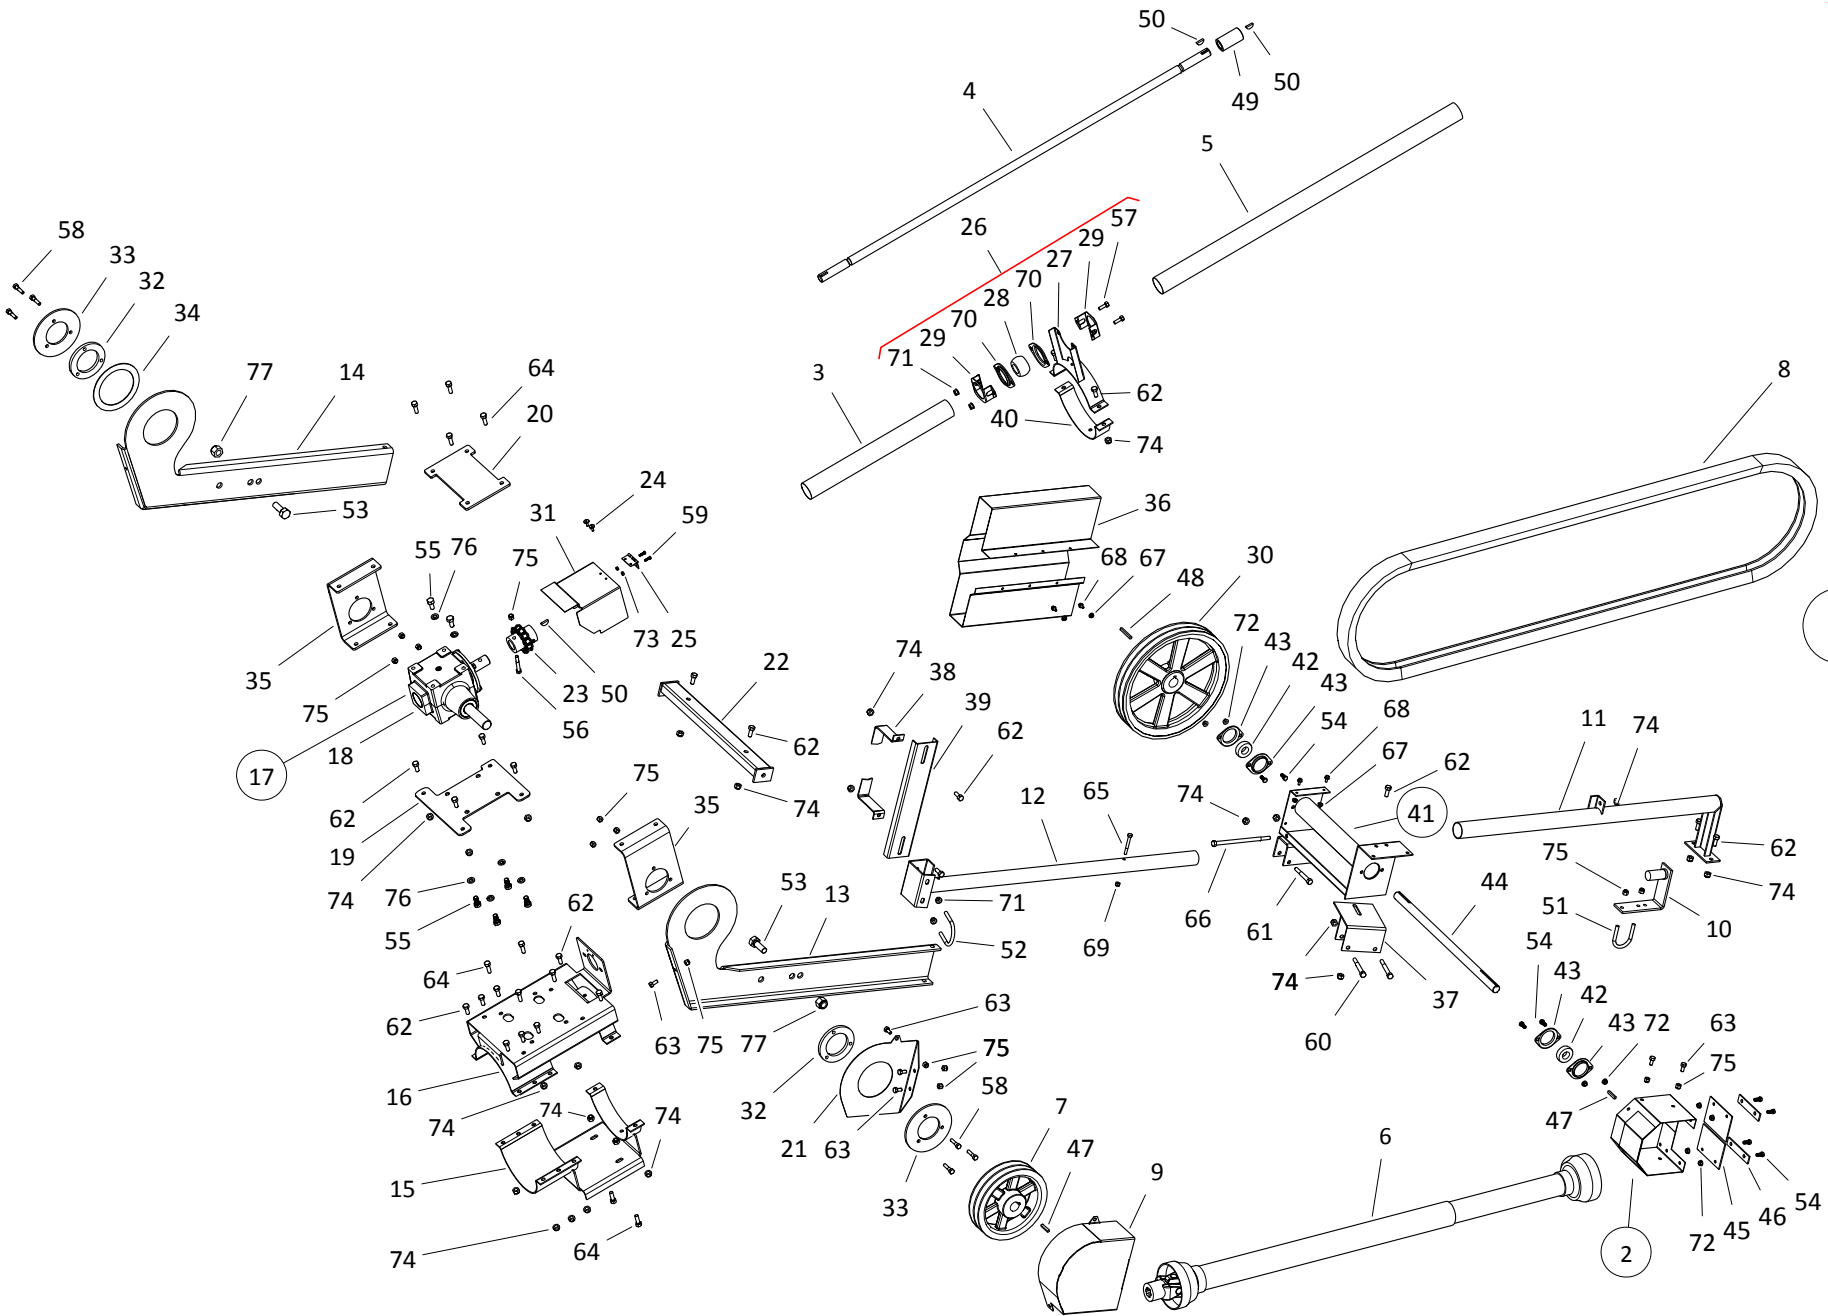

PTO-BD KIT, WRX 10-41 (A465YL)

PTO-BD KIT, WRX 10-41 (A465YL)

ITEM	PART NO.	DESCRIPTION
1	05-A465YL	WRX 10-41 BD KIT
2	10-17231	PTO SHIELD ASSM
3	10-23248	LOWER DS GUARD 20-7/8"
4	200980	BD DRIVESHAFT
5	10-23247	LOWER DS GUARD 43-7/8"
6	10-19520	222-16174 DRIVELINE (RED)
7	10-29946	7.7" X 1-1/4" DOUBLE B GROOVE PLY
8	10-23196	B210 DOUBLE BANDED BELT
9	201232RD	BELT DRIVE GUARD ASSY
10	200997RD	PTO SADDLE BRACKET
11	200990RD	BD SUPPORT TUBE, OUTER
12	200989RD	BD SUPPORT TUBE, INNER
13	200962RD	FRAME EXTENSION, RH
14	200961RD	FRAME EXTENSION, LH
15	200952RD	BD CLAMP MOUNT BRACKET
16	200940RD	BD GEARBOX BRACKET
17	200938RD	GEARBOX ASSEMBLY
18	10-29676	GEARBOX (W. HEART RED)
19	200928RD	GEARBOX MOUNT PLATE
20	200931RD	GEARBOX TOP PLATE
21	200930RD	BELT DRIVE GUARD, BOTTOM COVER
22	200929RD	BD CROSS MEMBER
23	10-19674	CHAIN COUPLER
24	10-18185	ASF\0621 RIVET (LARGE FLANGE)
25	10-18188	2 BUTT HINGE, PLATED
26	10-24325	CLAMP-ON BEARING MNT ASSY, 10"
27	10-24324	CLAMP-ON BEARING MNT, 10"
28	10-18691	WOOD BEARING
29	10-23250WH	FLANGE BEARING HANGER BRACKET
30	10-18533	15" X 1" DOUBLE B GROOVE PULLEY
31	10-24076	CHAIN COUPLER GUARD, ASSY
32	10-24016	FRAME, LWR ARM BOLT PLATE, SMALL
33	10-24015	FRAME, LWR ARM BOLT PLATE, LARGE
34	10-24014	SPACER, LWR FRAME
35	10-24012	BRKT, GB LOWER FRAME CONNECT
36	10-19655	SHIELD, 15" BD PULLEY
37	10-19646	BD SLIDING BRACKET
38	10-19639	BELT GUIDE BRACKET
39	10-19638	BD BELT GUIDE CHANNEL
40	10-19801	CLAMP, W100 HALF
41	10-17246	JACKSHAFT ASSM
42	10-18817	EFH205-16 BEARING
43	10-18694	T52MST ZP FLANGE PLATED FINISH
44	10-19649	JACKSHAFT
45	10-17229	3-1/2" X 5" X 1/8" 2 PLY BELT
46	10-18878	4-3/4 STRAP
47	10-19606	KEY, 1/4" X 1-1/2" SQ 700615
48	10-17854	BD KEY
49	10-19119	SLEEVE COUPLER
50	10-19224	1/4" X 1" WOODRUFF KEY PLAIN