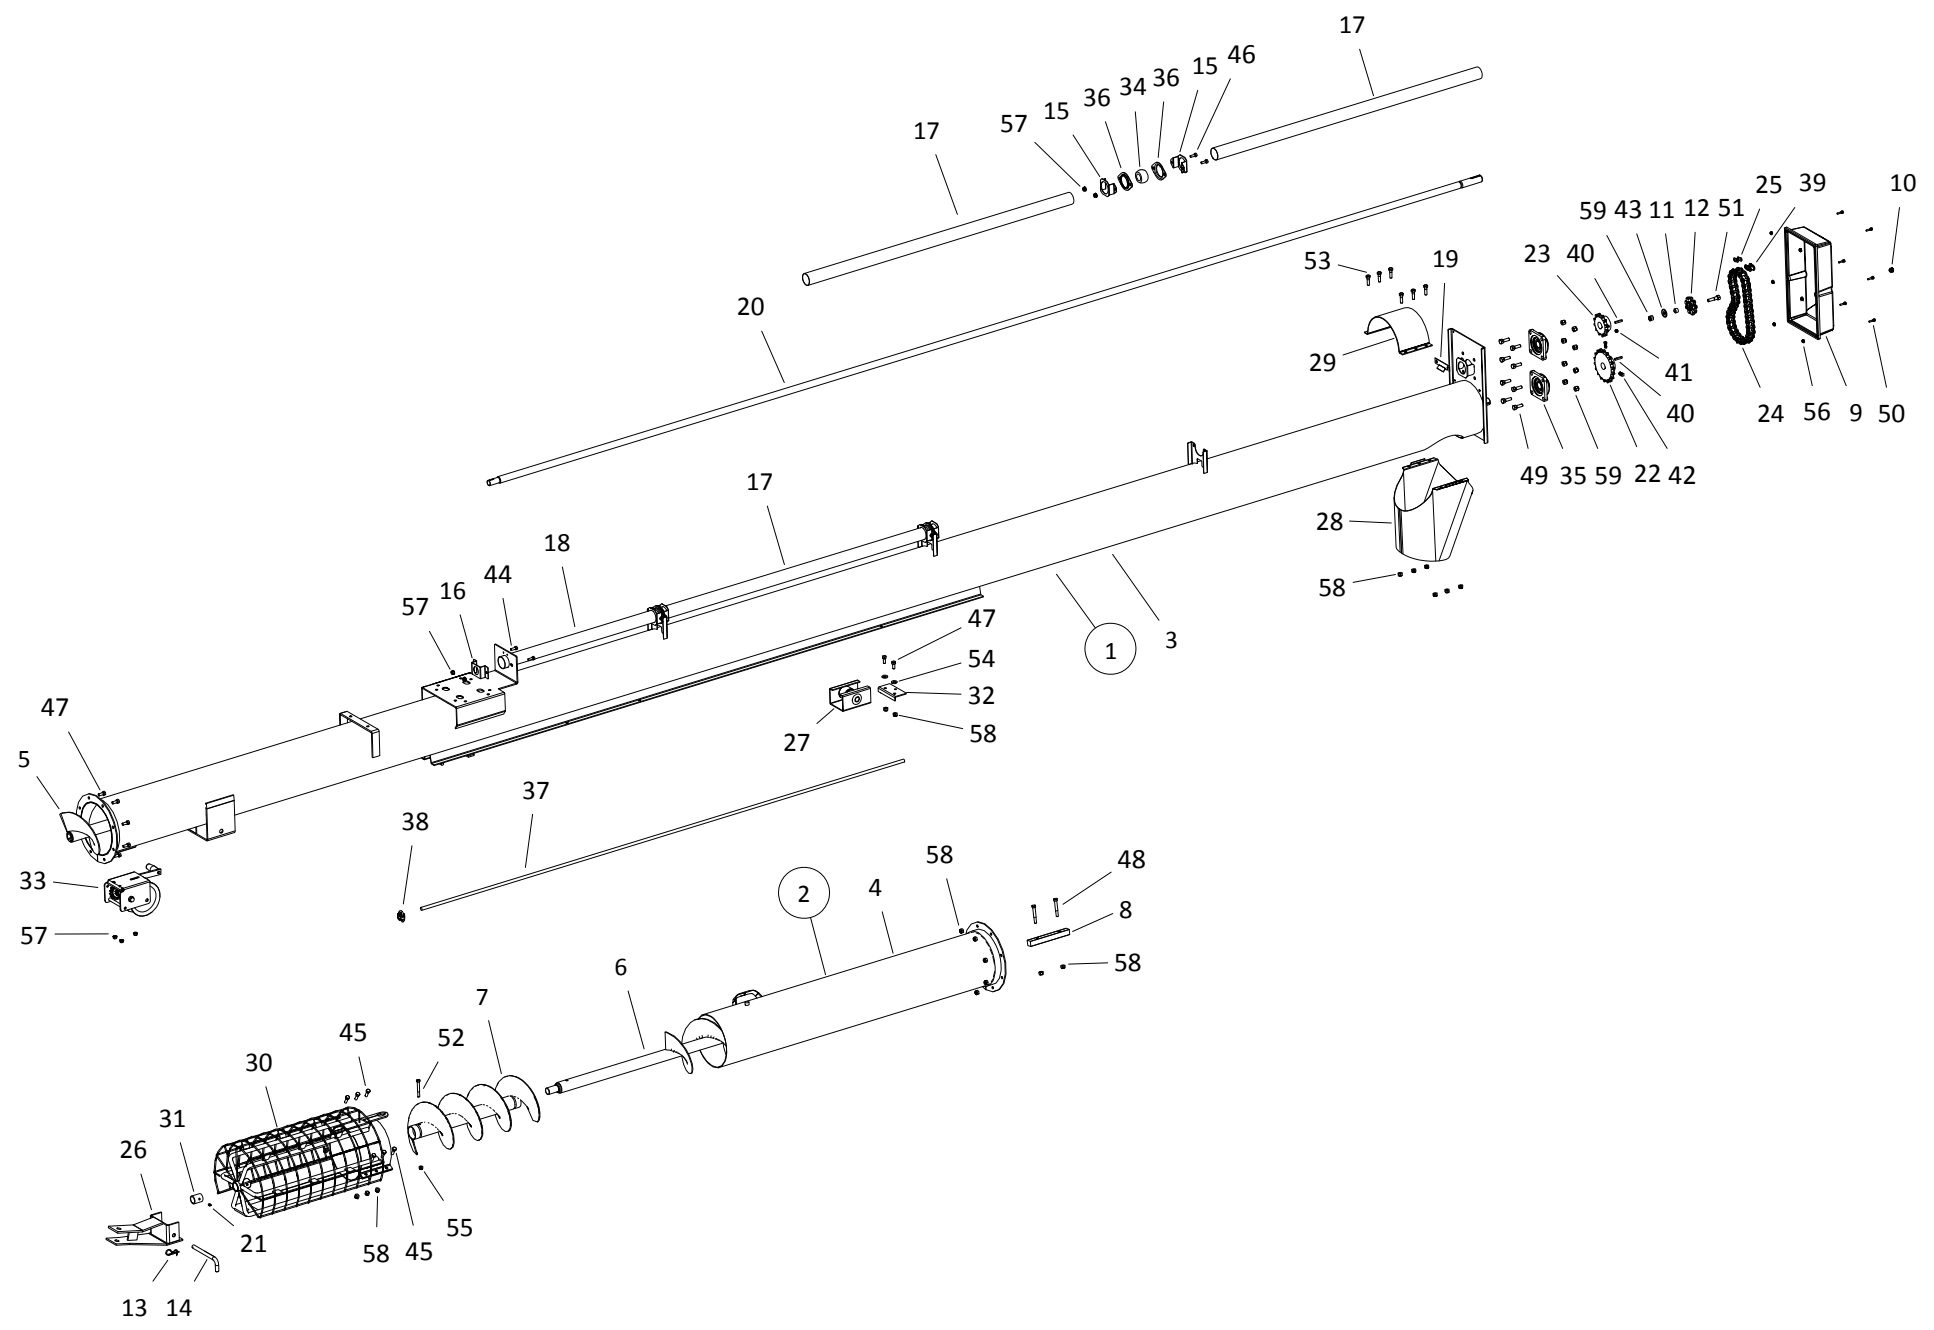

TUBE COMPONENTS, WRX 10-31

42

TUBE COMPONENTS, WRX 10-31

ITEM	PART NO.	DESCRIPTION
51	9900560	1/2" X 2-1/4" NC BOLT GR 5 PLTD
52	10-27981	3/8" X 3" NC BOLT GR 5 PLTD
53	10-28744	7/16" X 1-1/2" NC BOLT GR 5 PLTD
54	10-17182	7/16 TRACK WASHER
55	10-17402	3/8" NC NYLON LOCKNUT PLTD
56	10-19594	1/4" NC SERRATED FLANGE NUT PLTD
57	10-19596	3/8" SERRATED FLANGE NUT
58	10-19598	7/16" NC NYLON LOCKNUT GR 2 PLTD
59	10-19599	1/2" NC NYLON LOCKNUT GR 2 PLTD