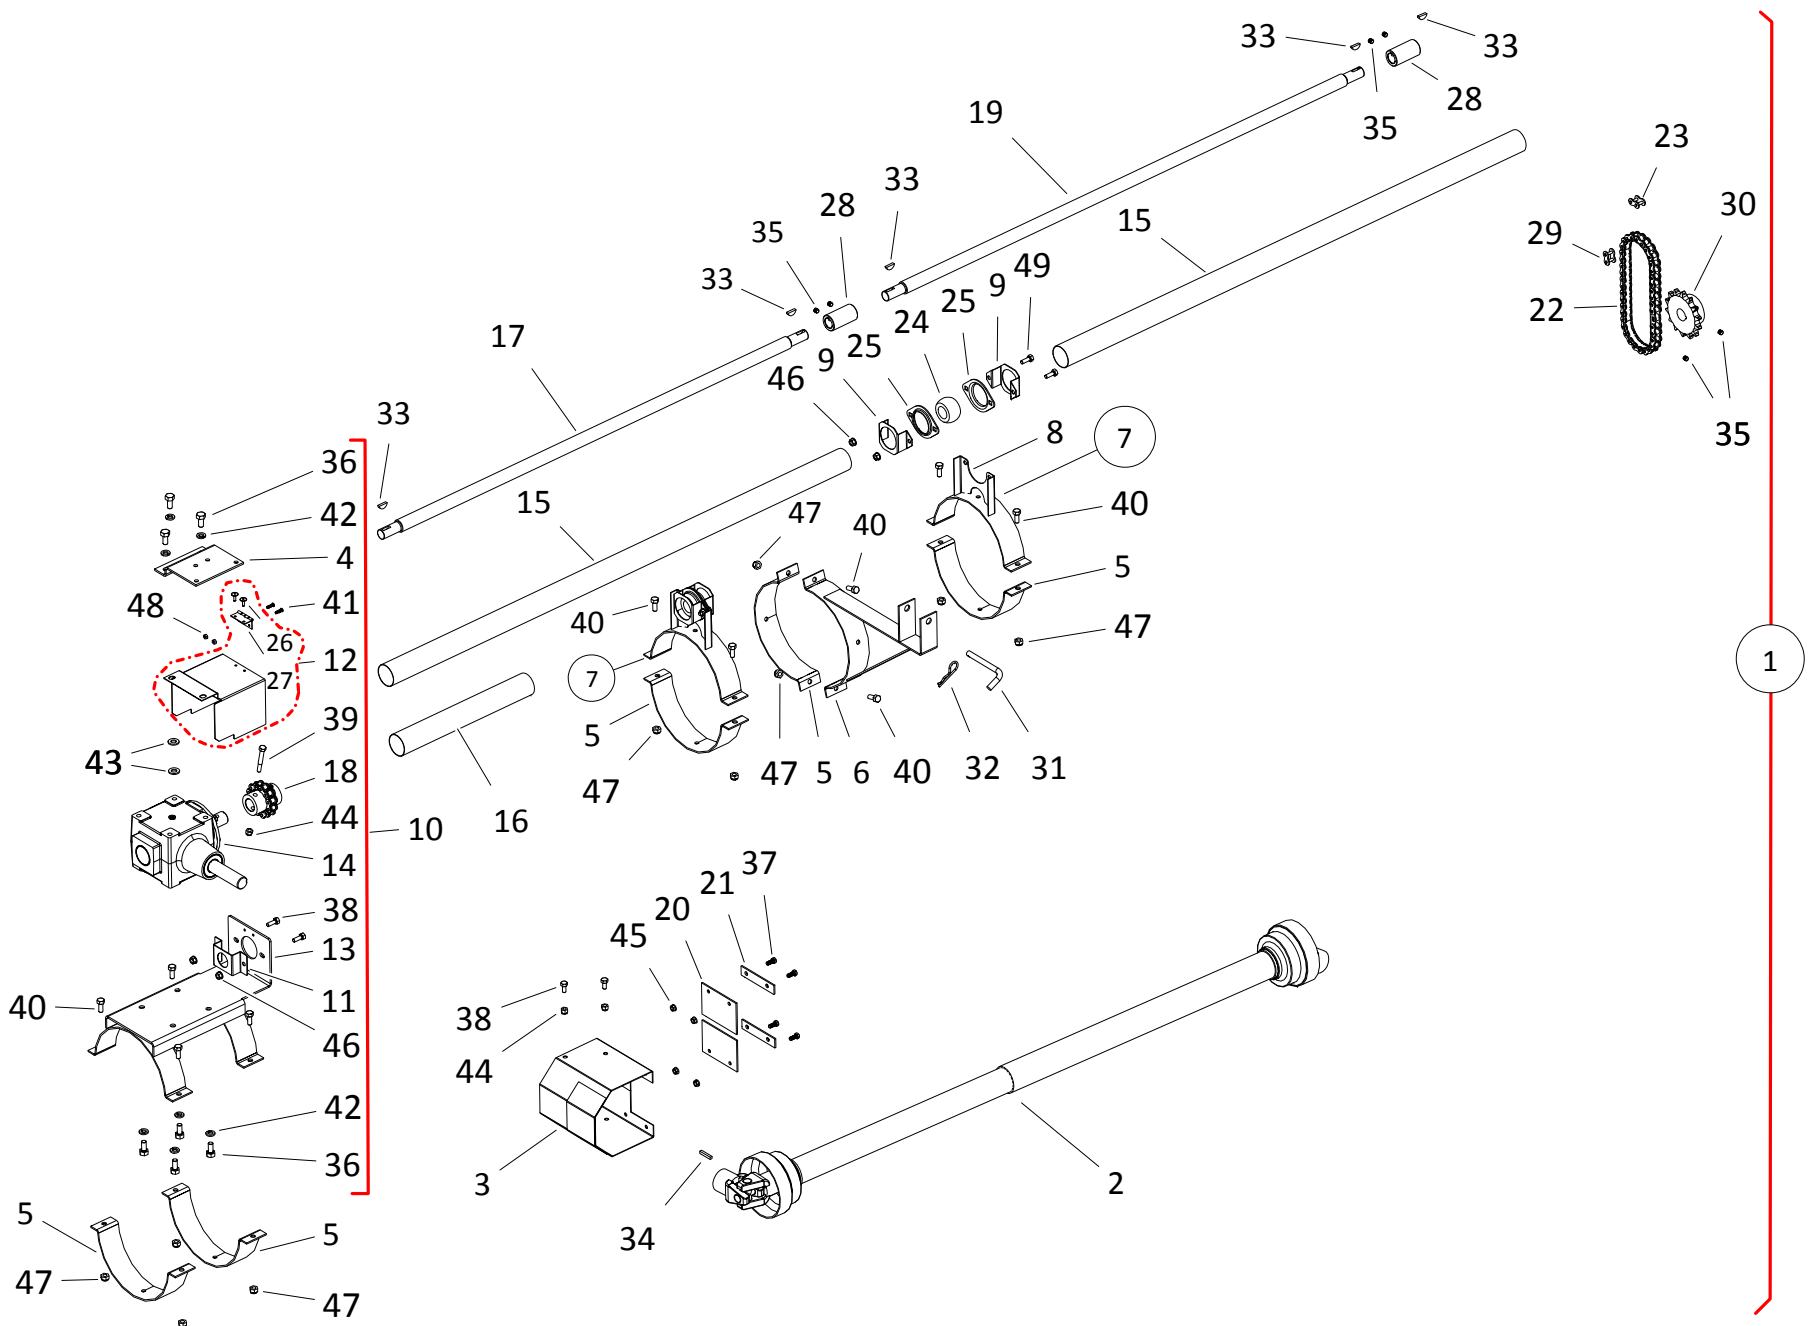

PTO-SD KIT, WRX 8-51 (A433)

PTO-SD KIT, WRX 8-51 (A433)

ITEM	PART NO.	DESCRIPTION
1	05-A433	WRX80-51 SD KIT
2	10-19806	PTO SHAFT, YELLOW END (60")
3	10-17232	PTO SHIELD ASSM
4	200457RD	WRX PTO SHIELD MOUNT BRACKET
5	10-19460	CLAMP, W80 HALF
6	10-19461	SADDLE, W80 SD
7	200511RD	CLAMP-ON BEARING MNT ASSY, 8"
8	200510RD	CLAMP-ON BEARING MNT, 8"
9	10-23250WH	FLANGE BEARING HANGER BRACKET
10	200513RD	CLAMP-ON GB ASSY, 8"
11	10-23268	DS GUARD HANGER BRKT, LWR
12	10-24076	CHAIN COUPLER GUARD, ASSY
13	200512RD	CLAMP-ON GB MNT, 8"
14	10-29676	GEARBOX
15	10-23614	UPPER DS GUARD, 57-3/4"
16	200504YL	SD DS GUARD, 16-3/8"
17	10-19629	W80-41 BD DRIVESHAFT
18	10-19674	C6012 CHAIN COUPLER #10293
19	10-24381	WRX100 SD DS, 5'
20	10-17229	RUBBER BELT
21	10-18878	4-3/4 STRAP
22	201004	#80 x 27P CHAIN CONNECT & HALF LINK
23	10-19323	#80 CONNECTOR LINK (HEAVY)
24	10-18691	1-1/4 WOOD BEARING
25	10-18695	1-1/4" FLANGE, 2-HOLE
26	10-18185	LARGE FLANGE RIVET
27	10-18188	2 BUTT HINGE, PLATED
28	10-19119	DRIVESHAFT CONNECTR
29	10-17400	#80HR OFFSET LINK (HEAVY)
30	200585	80B12 x 1 SPROCKET
31	10-19648	SADDLE PIN
32	10-19463	210 HITCH PIN
33	10-19224	1/4" X 1" WOODRUFF KEY
34	10-19606	1/4" X 1-1/2" SQUARE KEY
35	10-19225	SETSCREW, 3/8" UNC X 3/8" REGULAR
36	10-19231	1/2" X 1" NC BOLT GR 5 PLTD
37	10-19538	5/16" X 3/4" NC BOLT GR 2 PLTD
38	10-19540	3/8" X 3/4" NC BOLT GR 5 PLTD
39	10-19541	3/8" X 2-3/4" NC BOLT GR 2 PLTD
40	10-19542	7/16" X 1" NC BOLT GR 5 PLTD
41	10-28656	#10 X 3/4 BOLT PLTD
42	10-19605	1/2" LOCK WASHER PLTD
43	10-22137	1-1/16 X 17/32 X 3/32 WASHER PLATED
44	10-17402	3/8" NC NYLON LOCKNUT PLTD
45	10-19595	5/16" NC SERRATED FLANGE NUT PLTD
46	10-19596	3/8" SERRATED FLANGE NUT
47	10-19598	7/16" NC NYLON LOCKNUT GR 2 PLTD
48	10-28657	#10 NYLON LOCKNUT PLTD
49	10-18955	3/8" X 1" NC BOLT GR 5 PLTD