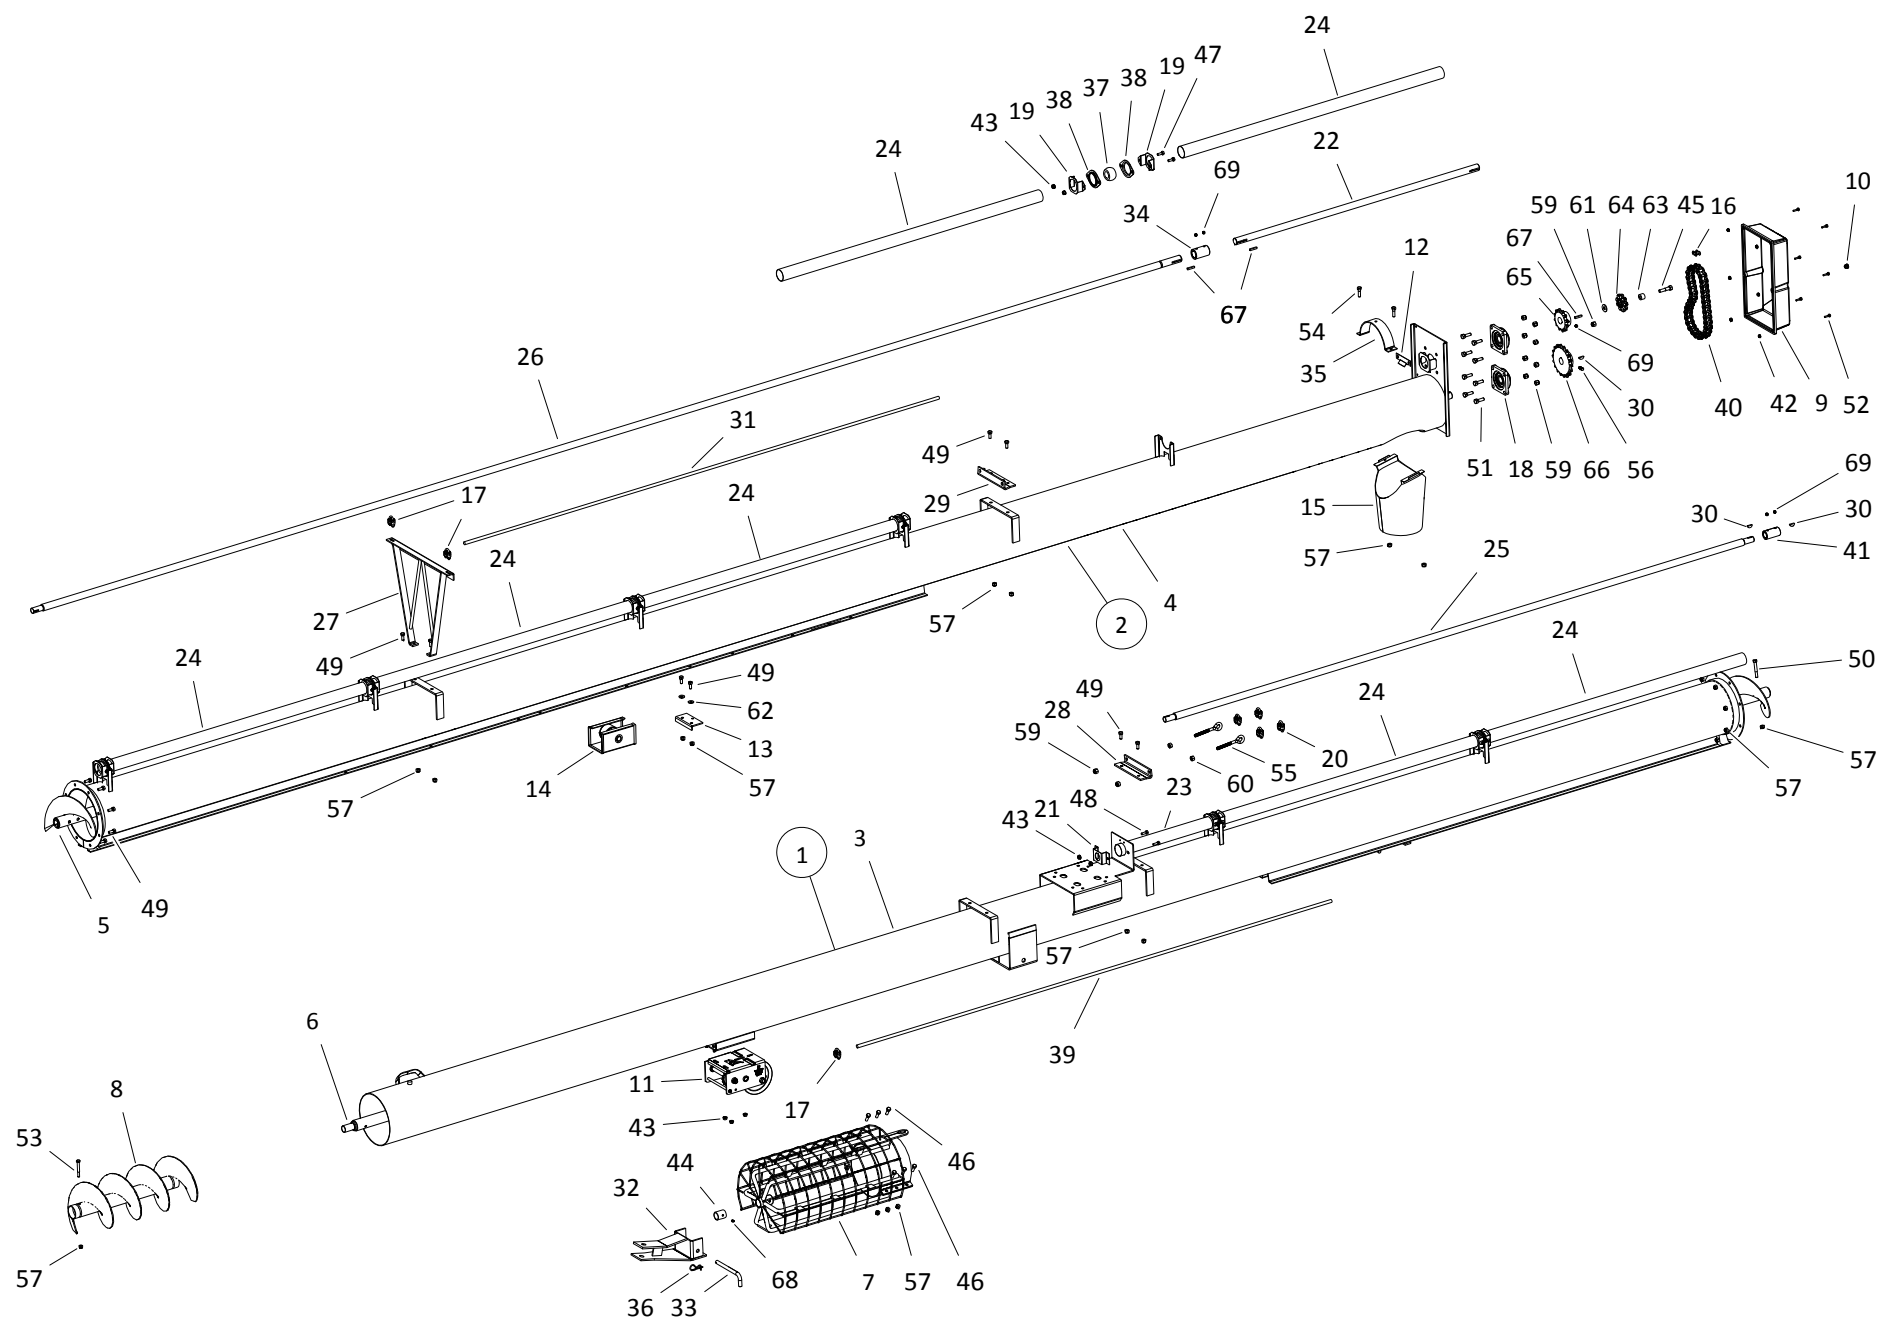

TUBE COMPONENTS, WRX 8-51

20

TUBE COMPONENTS, WRX 8-51

ITEM	PART NO.	DESCRIPTION
1	200579YL	LOWER TUBE BUNDLE
2	200514YL	UPPER TUBE BUNDLE
3	200578YL	LWR TUBE ONLY
4	200521YL	UPPER TUBE ONLY
5	200475	UPPER FLIGHT
6	10-29735	LWR FLIGHT W/INTAKE FL
7	10-29726	INTAKE W/SHIELD,BUSHG
8	10-18920	BOOT FLIGHT SECTION
9	10-17160	OIL COVER, HEAD
10	10-17179	3/8 OIL BATH PLUG
11	10-19152	WINCH AND HANDLE
12	10-23617	SHIELD STOP, UPPER
13	10-18762	TRACK STOP
14	10-17203	TRACK SHOE
15	10-29306	SPOUT, 8 INCH ROLLED
16	10-19323	#80 CONNECTOR LINK (HEAVY)
17	10-19147	1/4" CABLE CLAMP
18	10-19567	BEARING, 1-1/4 PILLOW
19	10-23250	FLANGE BEARING HANGER BRACKET
20	10-19333	5/16" CABLE CLAMP (YELLOW ZINC)
21	10-23268	DS GUARD HANGER BRKT, LWR
22	10-29736	UPPER SHORT DRIVESHAFT
23	10-23248	LOWER DS GUARD 20-7/8"
24	10-23614	UPPER DS GUARD, 57-3/4"
25	200501	LOWER DS WELD'T
26	10-23184	MIDDLE DS
27	10-19324	REGULAR TRUSS BRACKET
28	10-27960	TRUSS CABLE ANCHOR BT
29	10-27863	CABLE ANCHOR
30	10-19224	1/4" X 1" WOODRUFF KEY PLAIN
31	10-18825	J46 TRUSS CABLE 4504070
32	10-17123	CLEVIS
33	10-17181	CLEVIS PIN
34	10-19770	DRIVESHAFT CONNECTOR, 1-1/4"
35	10-19460	W80 HALF CLAMP 10716
36	10-17383	3610 GRIP CLIP
37	10-18691	1-1/4 WOOD BEARING
38	10-18695	1-1/4" FLANGE, 2-HOLE
39	10-18824	WINCH CABLE
40	10-23185	CHAIN #80 X 31P W/CONN LINK (HEAVY)
41	10-19119	DRIVESHAFT CONNECTOR
42	10-19594	1/4" NC SERRATED FLANGE NUT PLTD
43	10-19596	3/8" SERRATED FLANGE NUT
44	10-19149	P245 - 14MOD POROUS BRONZE BUSHING
45	9900560	1/2" X 2-1/4" NC BOLT GR 5 PLTD
46	10-18698	7/16" X 1-1/4" NC BOLT GR 8 PLTD
47	10-18955	3/8" X 1" NC BOLT GR 5 PLTD
48	10-19540	3/8" X 3/4" NC BOLT GR 5 PLTD
49	10-19542	7/16" X 1" NC BOLT GR 5 PLTD
50	10-19545	7/16" X 2-1/4" NC BOLT GR 8 PLTD