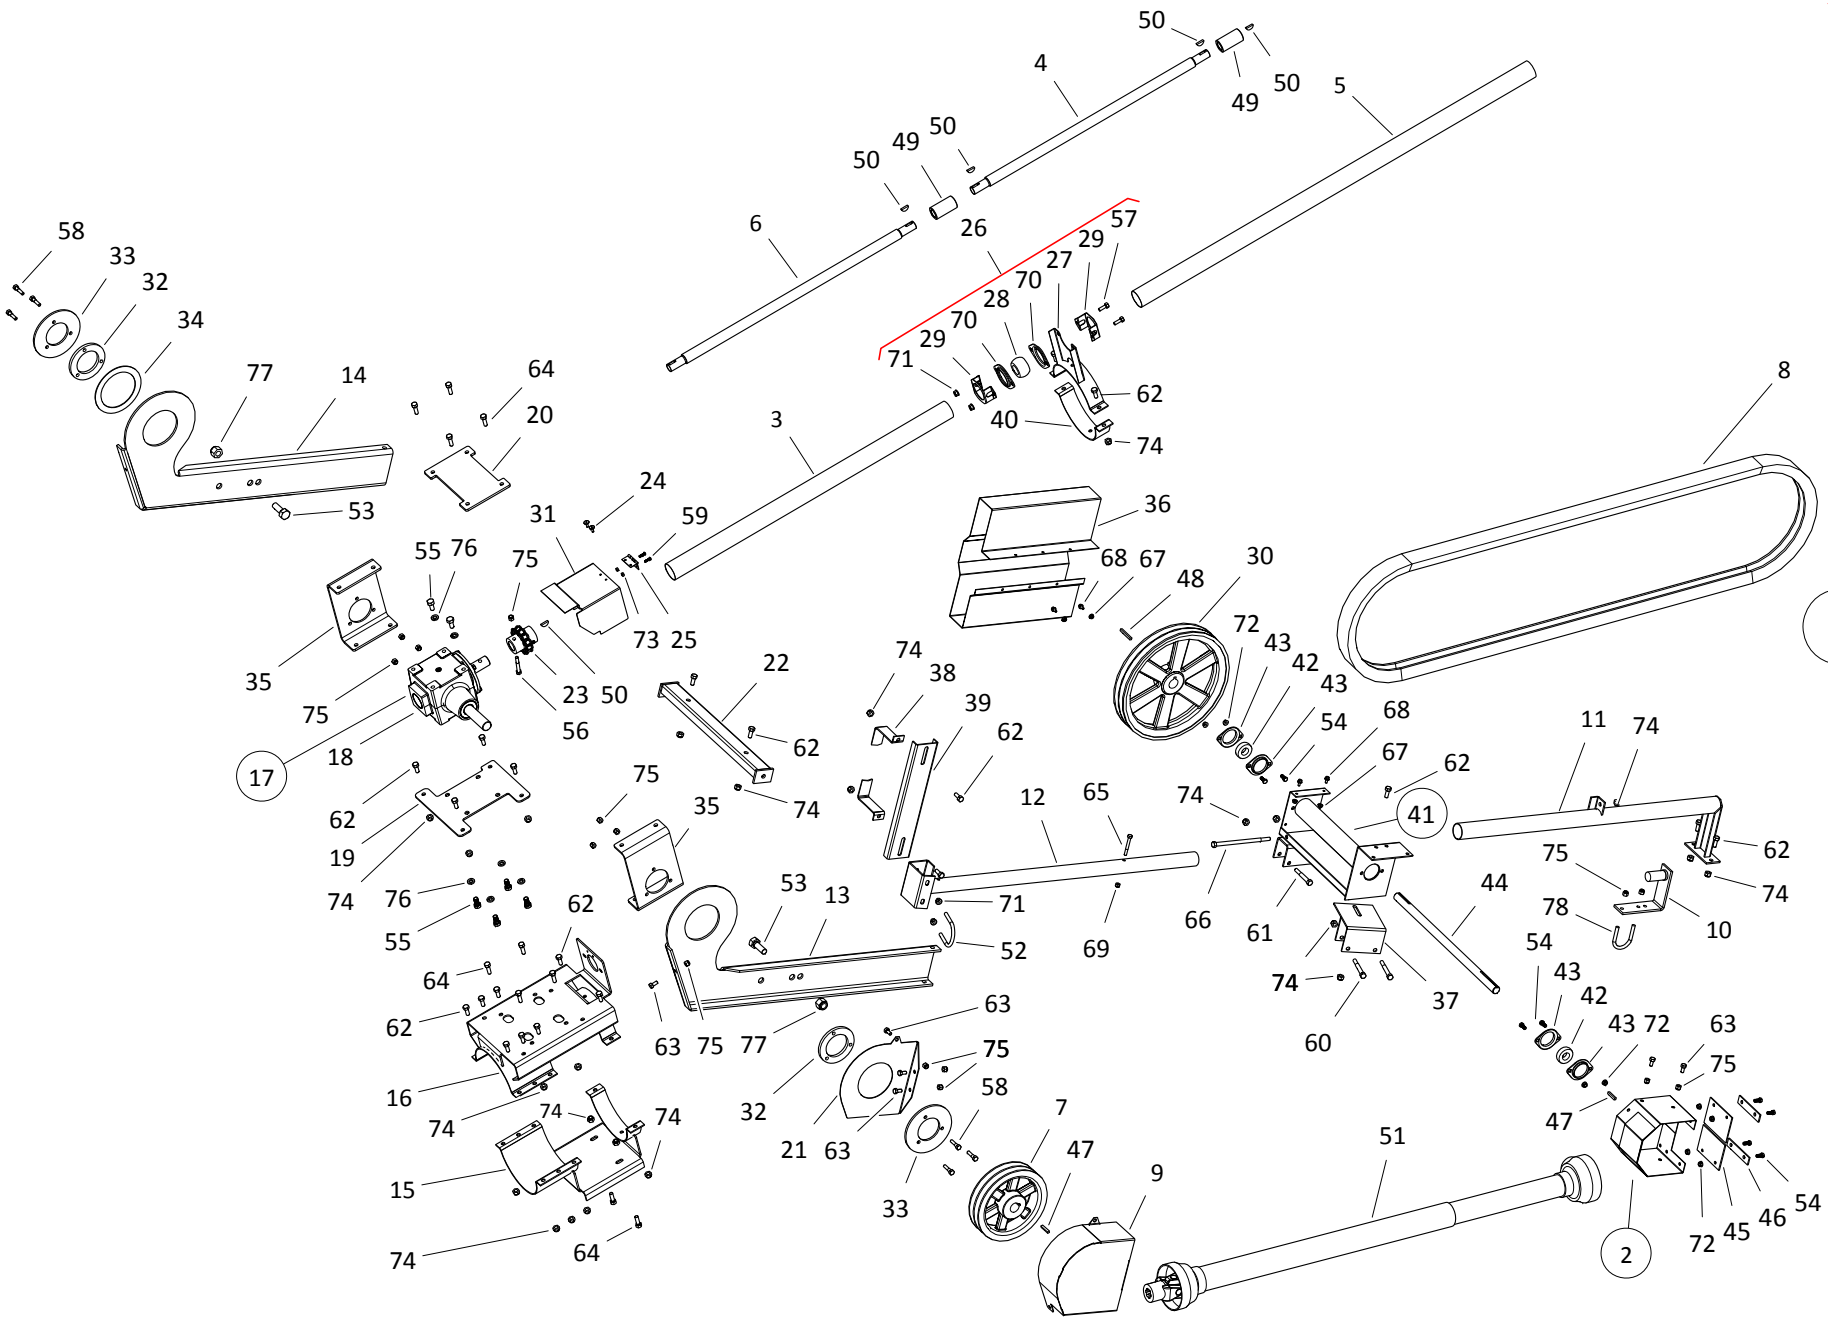

PTO-BD KIT, WRX 10-36 (A464YL)

1

PTO-BD KIT, WRX 10-36 (A464YL)

ITEM	PART NO.	DESCRIPTION
1	05-A464YL	WRX 10-36 BD KIT
2	10-17231	PTO SHIELD ASSM
3	200959YL	BD DS GUARD, 40-3/4" YL
4	10-24328	SD DRIVE SHAFT, SHORT
5	10-23614	UPPER DS GUARD, 57-3/4"
6	10-23231	LOWER DRIVESHAFT
7	10-29946	7.7" X 1-1/4" DOUBLE B GROOVE PLY
8	10-23196	B210 DOUBLE BANDED BELT
9	201232RD	BELT DRIVE GUARD ASSY
10	200997RD	PTO SADDLE BRACKET
11	200990RD	BD SUPPORT TUBE, OUTER
12	200989RD	BD SUPPORT TUBE, INNER
13	200962RD	FRAME EXTENSION, RH
14	200961RD	FRAME EXTENSION, LH
15	200952RD	BD CLAMP MOUNT BRACKET
16	200940RD	BD GEARBOX BRACKET
17	200938RD	GEARBOX ASSEMBLY
18	10-29676	GEARBOX (W. HEART RED)
19	200928RD	GEARBOX MOUNT PLATE
20	200931RD	GEARBOX TOP PLATE
21	200930RD	BELT DRIVE GUARD, BOTTOM COVER
22	200929RD	BD CROSS MEMBER
23	10-19674	CHAIN COUPLER
24	10-18185	ASF\0621 RIVET (LARGE FLANGE)
25	10-18188	2 BUTT HINGE, PLATED
26	10-24325	CLAMP-ON BEARING MNT ASSY, 10"
27	10-24324	CLAMP-ON BEARING MNT, 10"
28	10-18691	WOOD BEARING
29	10-23250WH	FLANGE BEARING HANGER BRACKET
30	10-18533	15" X 1" DOUBLE B GROOVE PULLEY
31	10-24076	CHAIN COUPLER GUARD, ASSY
32	10-24016	FRAME, LWR ARM BOLT PLATE, SMALL
33	10-24015	FRAME, LWR ARM BOLT PLATE, LARGE
34	10-24014	SPACER, LWR FRAME
35	10-24012	BRKT, GB LOWER FRAME CONNECT
36	10-19655	SHIELD, 15" BD PULLEY
37	10-19646	BD SLIDING BRACKET
38	10-19639	BELT GUIDE BRACKET
39	10-19638	BD BELT GUIDE CHANNEL
40	10-19801	CLAMP, W100 HALF
41	10-17246	JACKSHAFT ASSM
42	10-18817	EFH205-16 BEARING
43	10-18694	T52MST ZP FLANGE PLATED FINISH
44	10-19649	JACKSHAFT
45	10-17229	3-1/2" X 5" X 1/8" 2 PLY BELT
46	10-18878	4-3/4 STRAP
47	10-19606	KEY, 1/4" X 1-1/2" SQ 700615
48	10-17854	BD KEY
49	10-19119	SLEEVE COUPLER
50	10-19224	1/4" X 1" WOODRUFF KEY PLAIN