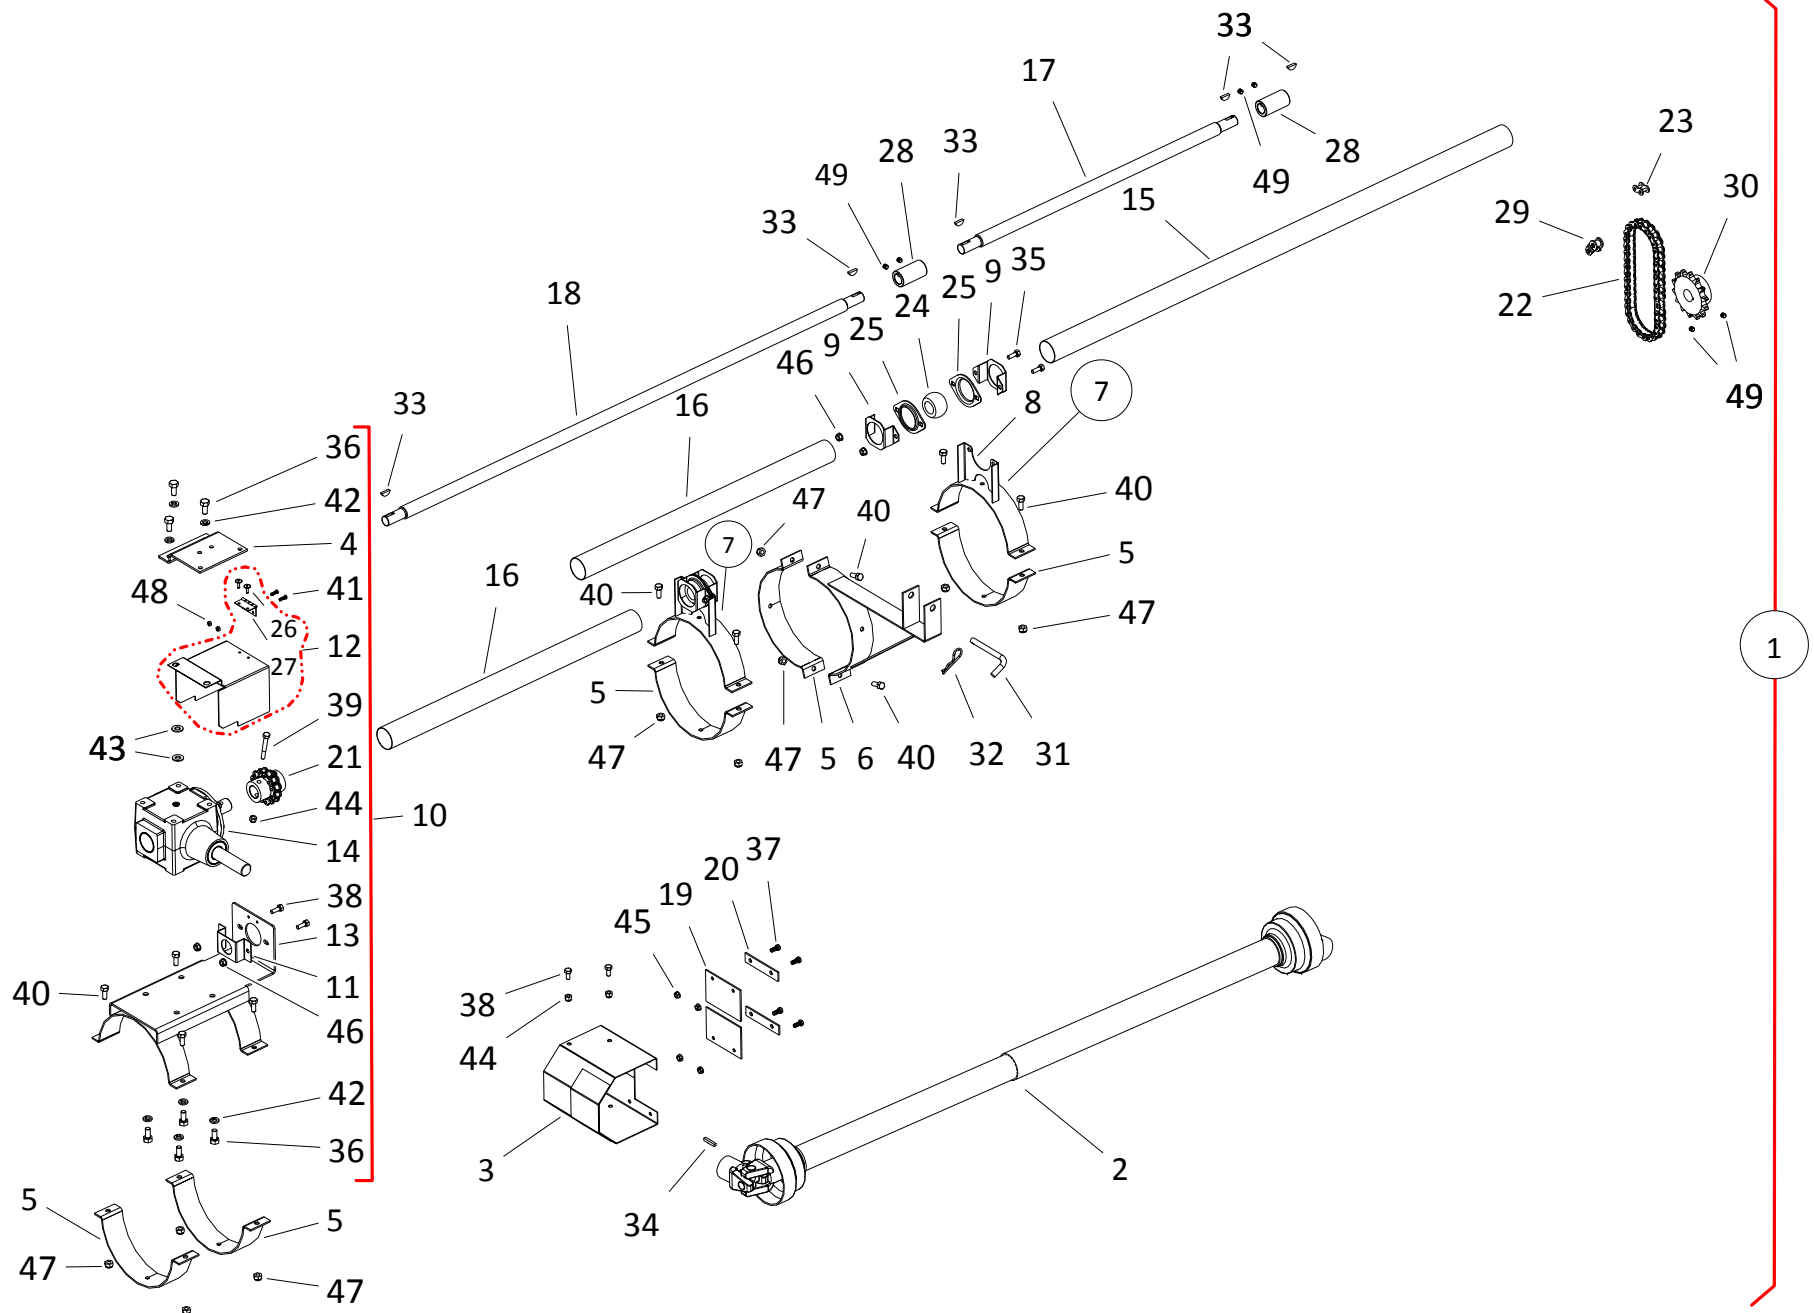

PTO-SD KIT, WRX 10-36 (A420)

PTO-SD KIT, WRX 10-36 (A420)

ITEM	PART NO.	DESCRIPTION
1	05-A420	WRX100-36 SD KIT
2	10-19806	PTO SHAFT, YELLOW END (60")
3	10-17232	PTO SHIELD ASSM
4	200457RD	WRX PTO SHIELD MOUNT BRACKET
5	10-19801	CLAMP, W100 HALF
6	10-19804	SADDLE, W100 SD
7	10-24325	CLAMP-ON BEARING MNT ASSY, 10"
8	10-24324	CLAMP-ON BEARING MNT, 10"
9	10-23250WH	FLANGE BEARING HANGER BRACKET
10	10-24327	CLAMP-ON GB ASSY, 10"
11	10-23268	DS GUARD HANGER BRKT, LWR
12	10-24076	CHAIN COUPLER GUARD, ASSY
13	10-24326	CLAMP-ON GB MNT, 10"
14	10-29676	GEARBOX
15	10-23614	UPPER DS GUARD, 57-3/4"
16	10-24322	SD DRIVE SHAFT GUARD, 31 1/2"
17	10-24328	SD DRIVE SHAFT, SHORT
18	10-24381	WRX100 SD DS, 5'
19	10-17229	RUBBER BELT
20	10-18878	4-3/4 STRAP
21	10-19674	C6012 CHAIN COUPLER #10293
22	201004	#80H X 27P CHAIN CONNECT & HALF LNK
23	10-19323	#80 CONNECTOR LINK (HEAVY)
24	10-18691	1-1/4 WOOD BEARING
25	10-18695	1-1/4" FLANGE, 2-HOLE
26	10-18185	LARGE FLANGE RIVET
27	10-18188	2 BUTT HINGE, PLATED
28	10-19119	DRIVESHAFT CONNECTR
29	10-17400	#80HR OFFSET LINK(HEAVY)
30	10-23180	80B12 X 1-1/4 SPROCKET
31	10-19648	SADDLE PIN
32	10-19463	210 HITCH PIN
33	10-19224	1/4" X 1" WOODRUFF KEY
34	10-19606	1/4" X 1-1/2" SQUARE KEY
35	10-18955	3/8" X 1" NC BOLT GR 5 PLTD
36	10-19231	1/2" X 1" NC BOLT GR 5 PLTD
37	10-19538	5/16" X 3/4" NC BOLT GR 2 PLTD
38	10-19540	3/8" X 3/4" NC BOLT GR 5 PLTD
39	10-19541	3/8" X 2-3/4" NC BOLT GR 2 PLTD
40	10-19542	7/16" X 1" NC BOLT GR 5 PLTD
41	10-28656	#10 X 3/4 BOLT PLTD
42	10-19605	1/2" LOCK WASHER PLTD
43	10-22137	1-1/16 X 17/32 X 3/32 WASHER PLATED
44	10-17402	3/8" NC NYLON LOCKNUT PLTD
45	10-19595	5/16" NC SERRATED FLANGE NUT PLTD
46	10-19596	3/8" SERRATED FLANGE NUT
47	10-19598	7/16" NC NYLON LOCKNUT GR 2 PLTD
48	10-28657	#10 NYLON LOCKNUT PLTD
49	10-19225	SETSCREW, 3/8" UNC X 3/8" REGULAR