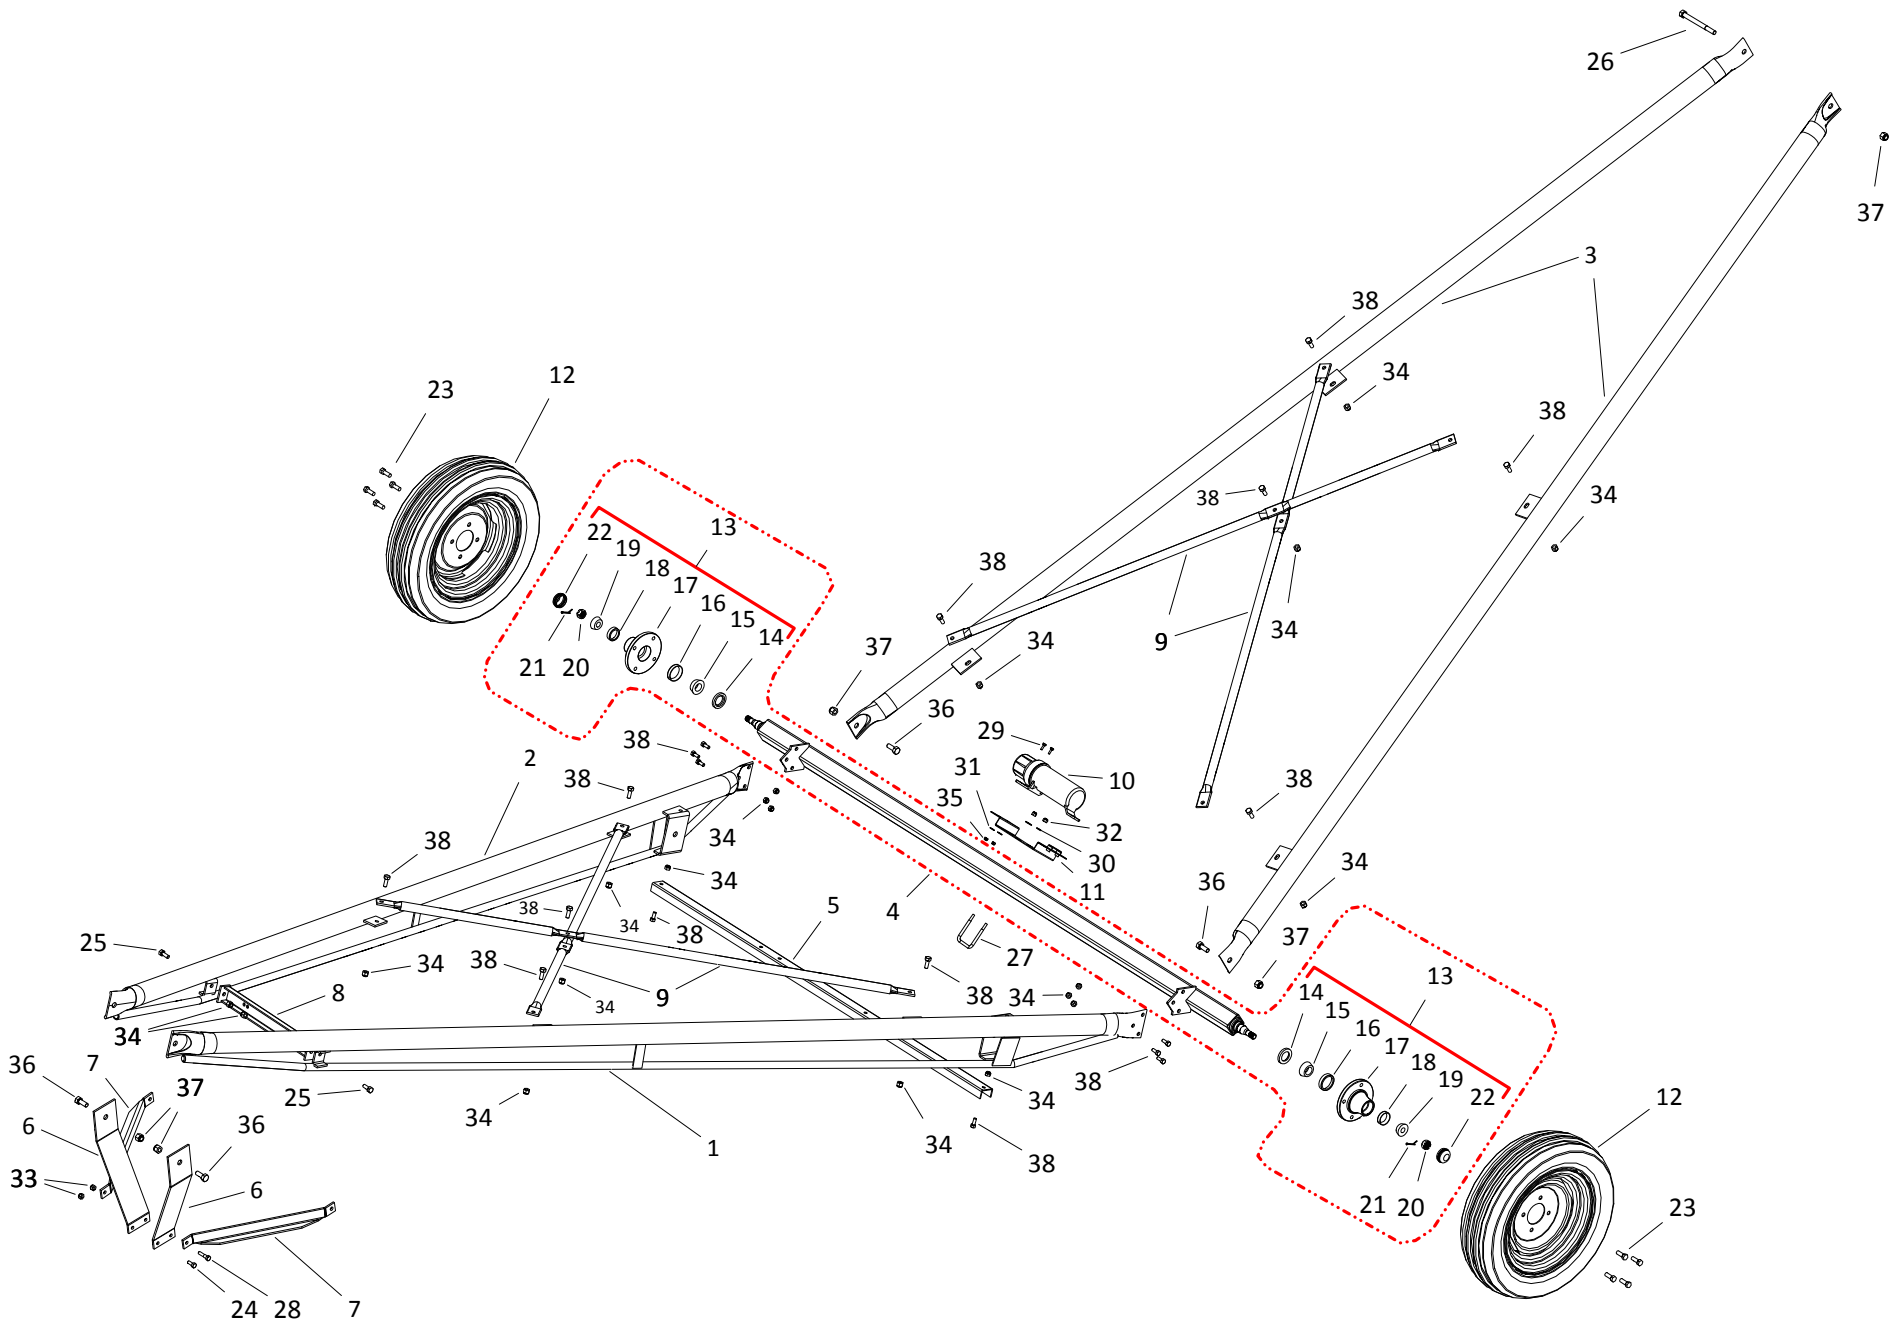

FRAME COMPONENTS, WRX 56 | 61

FRAME COMPONENTS, WRX 56 | 61

ITEM	PART NO.	DESCRIPTION
1	10-19359	LOWER RIGHT FRAME TUBE
2	10-19358	LOWER LEFT FRAME TUBE
3	10-19524	UPPER LIFT ARM
4	10-19342	AXLE ASSEMBLY
5	10-19378	CROSSMEMBER
6	10-18909	STABILIZER BRACKET
7	10-18916	STABILIZER BRACE
8	10-18914	SHORT CROSSMEMBER
9	10-19796	FRAME BRACE
10	10-29755	WATERPROOF PLASTIC MANUAL HOLDER
11	10-29798	MANUAL HOLDER MOUNT, WESTFIELD
12	10-21330	15 X 4.5 X 4 BOLT WHEEL ASSEMBLY
13	10-19467	REG HUB ASSEMBLY
14	10-19264	HUB SEAL
15	10-19265	CONE BEARING
16	10-19266	CUP
17	10-19267	REG HUB
18	10-19268	CUP
19	10-19269	BEARING CONE
20	10-19270	3/4" NF SLOTTED NUT PLAIN
21	10-19271	COTTER PIN 1/8 X 1-1/2 C.ZINC PLTD
22	10-19272	REGULAR DUST CAP
23	10-20565	1/2" X 1" WHEEL BOLT (BLACK)
24	10-19542	7/16" X 1" NC BOLT GR 5 PLTD
25	10-19589	1/2" X 1-1/2" NC BOLT GR 8 PLTD
26	10-19593	3/4" X 6-1/2" NC BOLT GR 8 PLTD
27	10-28833	UBOLTSQ3/8NCX3-1/16X4X1THD PLTD
28	10-19981	7/16" X 1-3/4" NC BOLT GR 8 PLTD
29	9900800	1/4" X 3/4" NC BOLT GR 5 PLTD
30	10-17392	3/8" FLAT WASHER PLTD
31	9900683	1/4" FLAT WASHER PLTD
32	10-17402	3/8" NC NYLON LOCKNUT PLTD
33	10-19598	7/16" NC NYLON LOCKNUT GR 2 PLTD
34	10-19599	1/2" NC NYLON LOCKNUT GR 2 PLTD
35	10-28449	1/4" NC NYLON LOCKNUT PLTD
36	10-19592	3/4" X 2" NC BOLT GR 8 PLTD
37	10-19601	3/4" NC NYLON LOCKNUT PLTD
38	10-19588	1/2" X 1-1/4" NC BOLT GR 5 PLTD