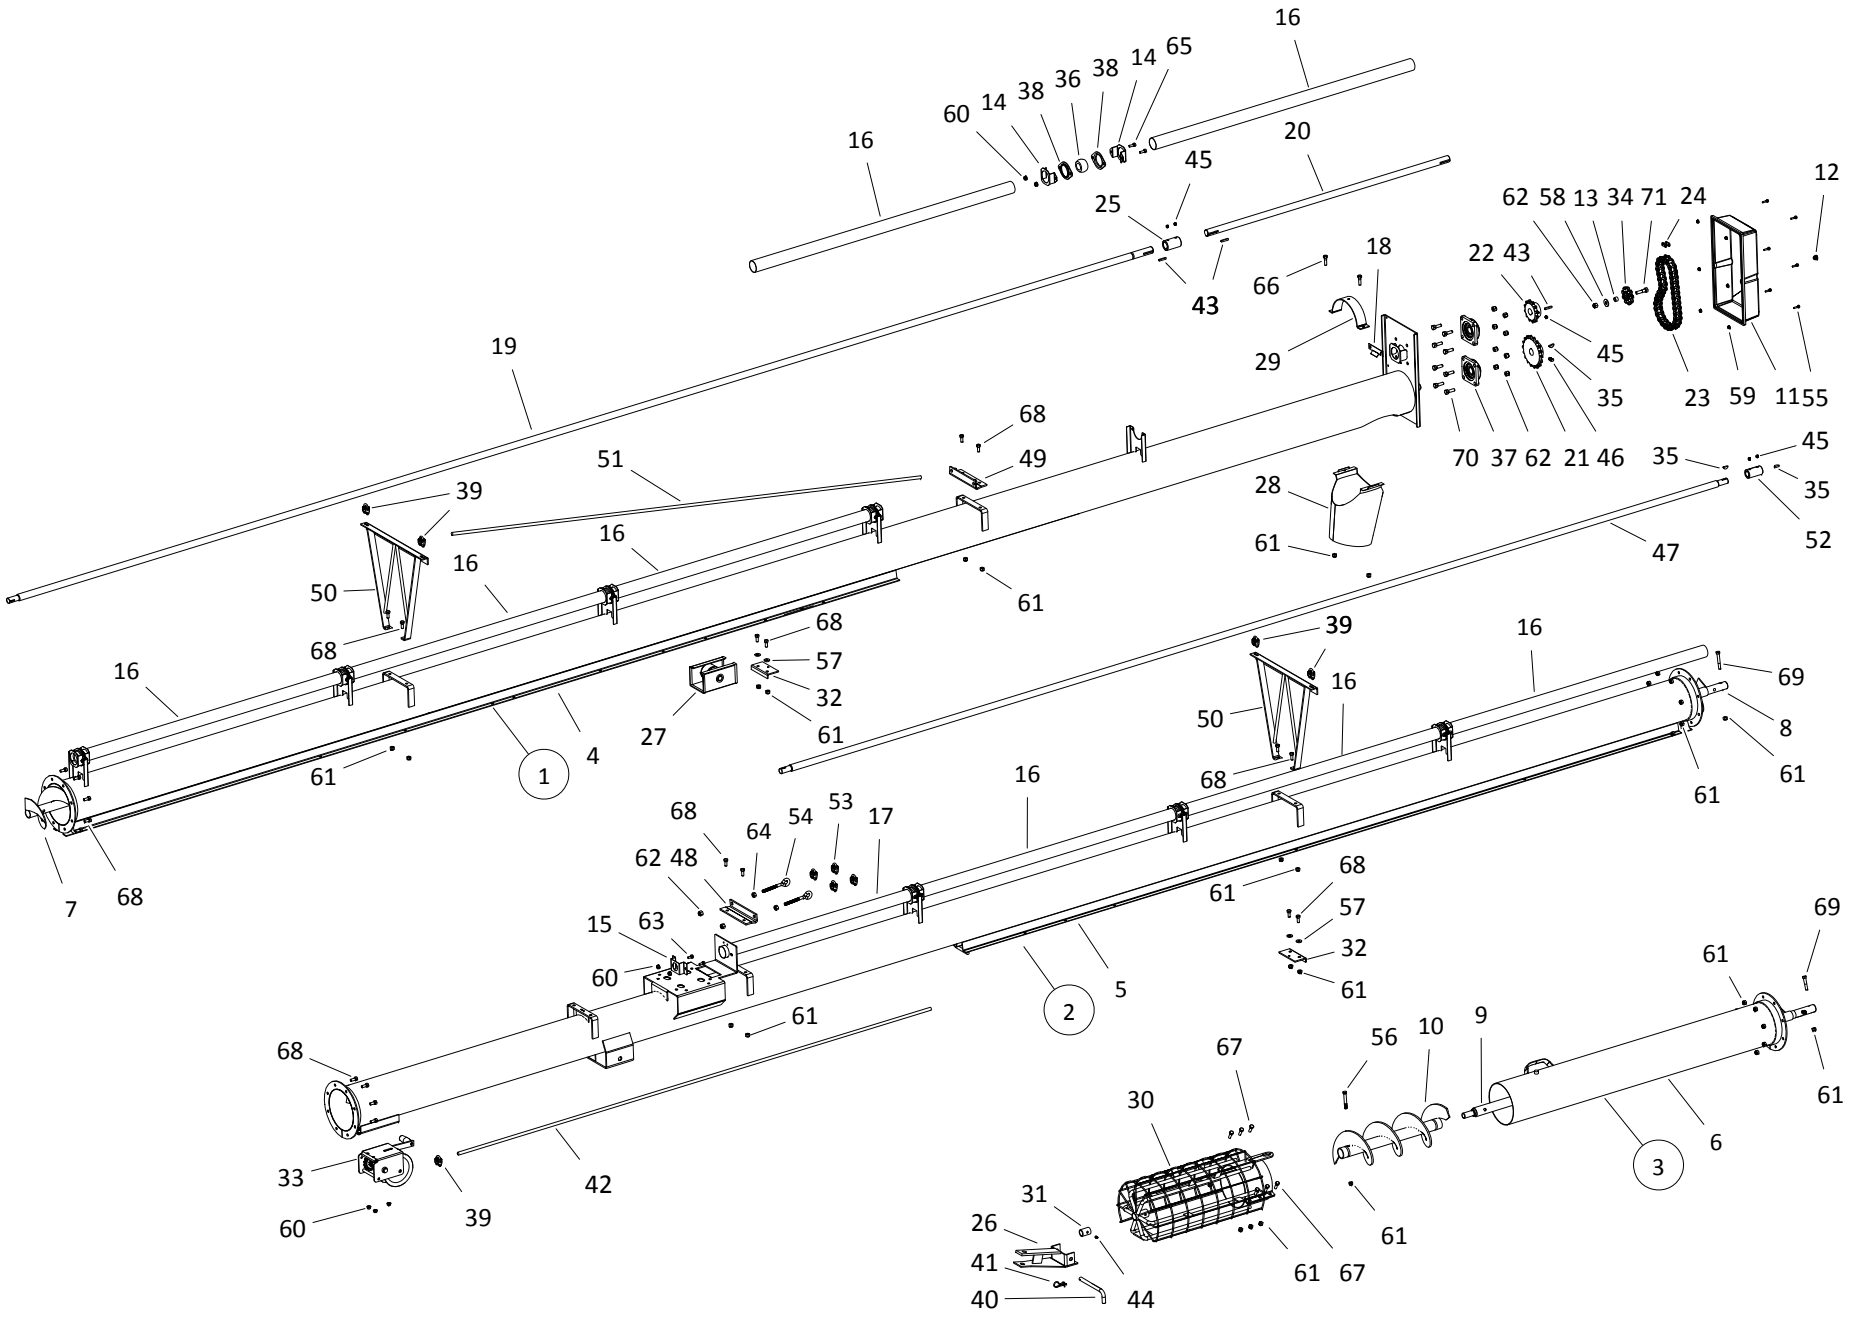

TUBE COMPONENTS, WRX 8-56

TUBE COMPONENTS, WRX 8-56

ITEM	PART NO.	DESCRIPTION
51	10-28898	TRUSS/MKF71 LIFT CABLE
52	10-19119	DRIVESHAFT CONNECTOR
53	10-19333	5/16" CABLE CLAMP (YELLOW ZINC)
54	10-19331	1/2" EYE BOLT PLTD
55	10-19988	1/4" X 1" NC BOLT GR 2 PLTD
56	10-19546	7/16" X 3" NC BOLT GR 5 PLTD
57	10-17182	7/16 TRACK WASHER
58	10-17401	1/2" FLAT WASHER PLTD
59	10-19594	1/4" NC SERRATED FLANGE NUT PLTD
60	10-19596	3/8" SERRATED FLANGE NUT
61	10-19598	7/16" NC NYLON LOCKNUT GR 2 PLTD
62	10-19599	1/2" NC NYLON LOCKNUT GR 2 PLTD
63	10-19540	3/8" X 3/4" NC BOLT GR 5 PLTD
64	10-19602	1/2" NC HEX NUT PLTD
65	10-18955	3/8" X 1" NC BOLT GR 5 PLTD
66	10-28744	7/16" X 1-1/2" NC BOLT GR 5 PLTD
67	10-18698	7/16" X 1-1/4" NC BOLT GR 8 PLTD
68	10-19542	7/16" X 1" NC BOLT GR 5 PLTD
69	10-19545	7/16" X 2-1/4" NC BOLT GR 8 PLTD
70	10-19589	1/2" X 1-1/2" NC BOLT GR 8 PLTD
71	9900560	1/2" X 2-1/4" NC BOLT GR 5 PLTD