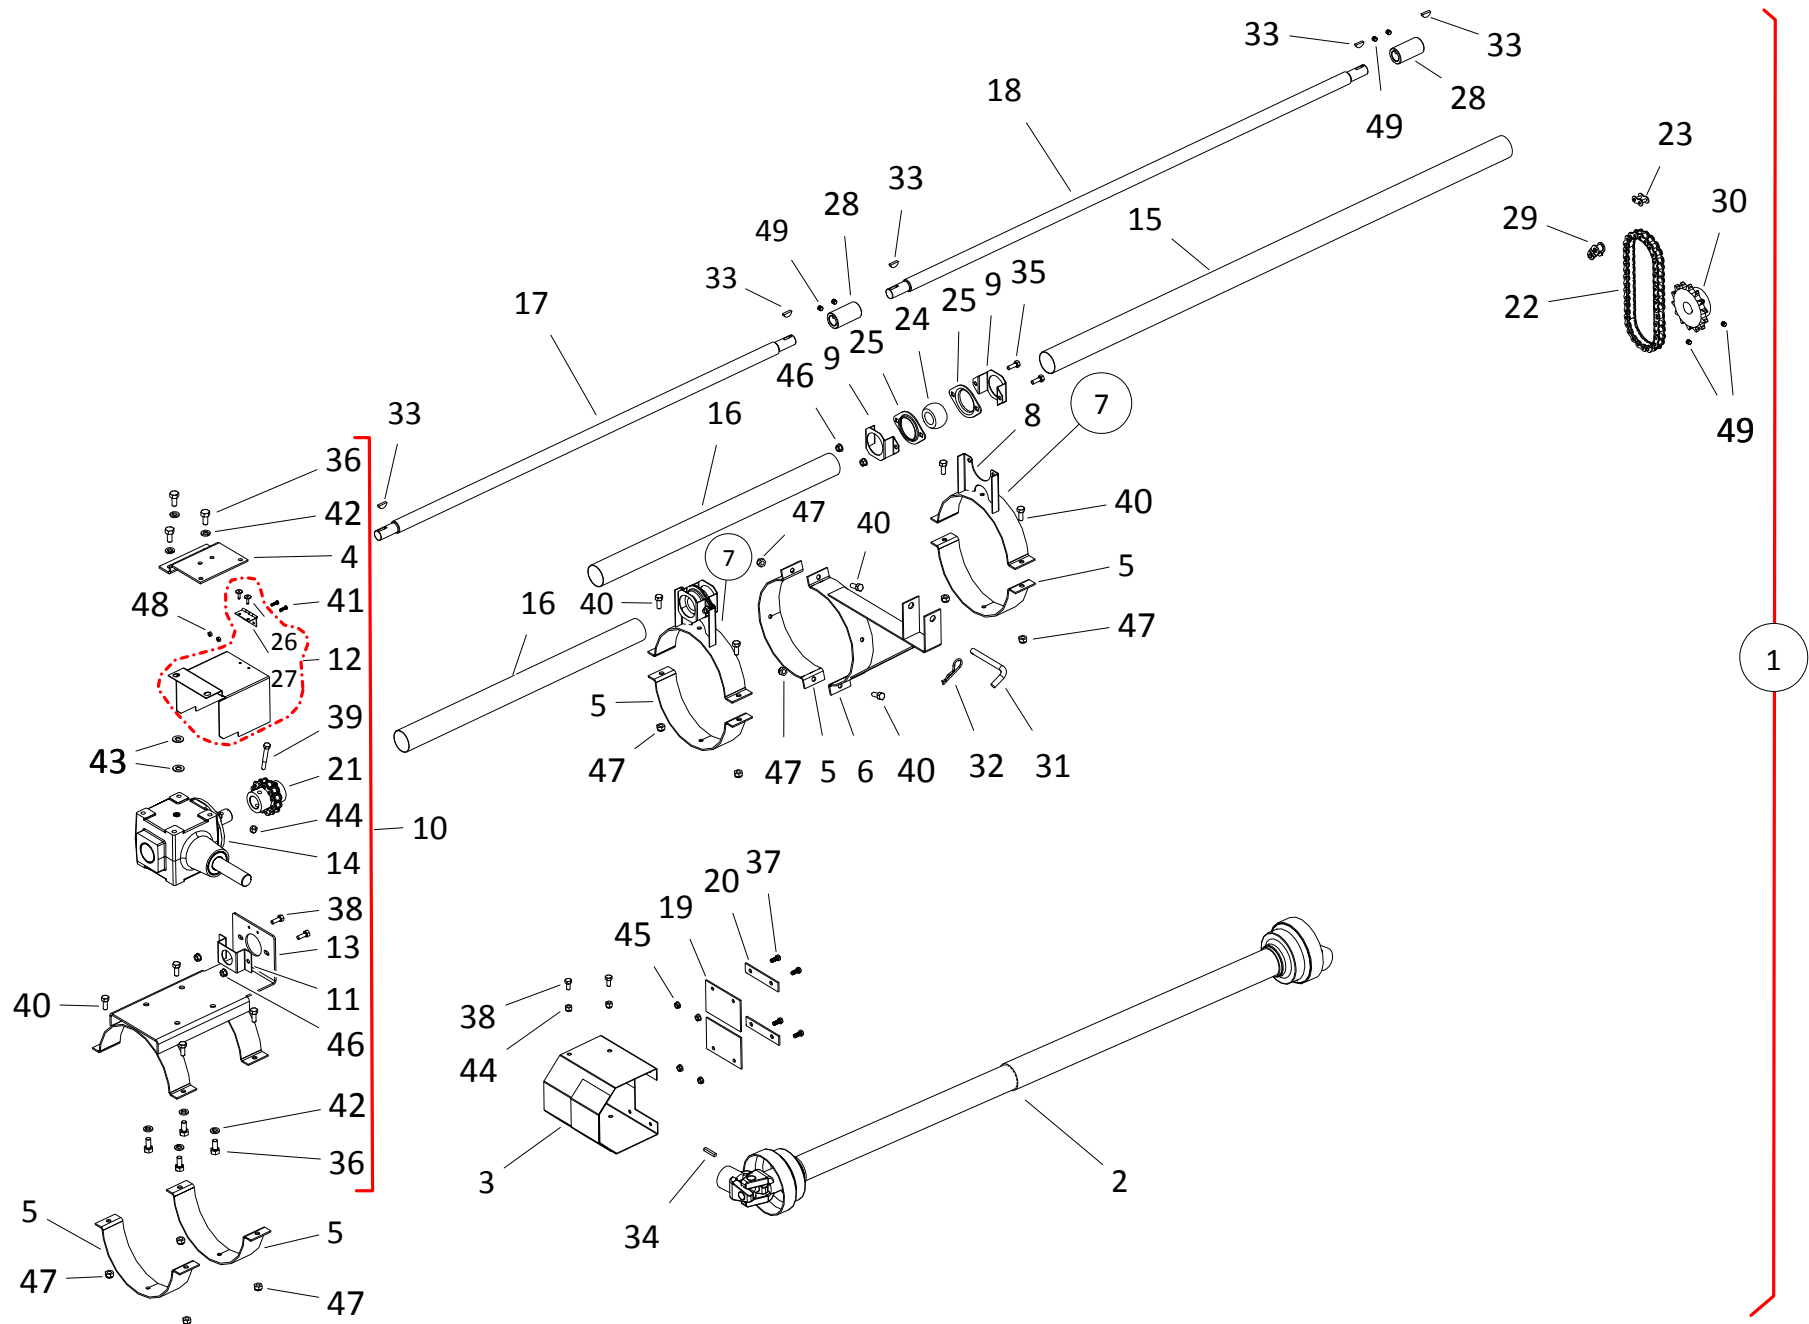

PTO-SD KIT, WRX 10-41 (A421)

1

PTO-SD KIT, WRX 10-41 (A421)

ITEM	PART NO.	DESCRIPTION
1	05-A421	WRX100-41 SD KIT
2	10-19806	PTO SHAFT, YELLOW END (60")
3	10-17232	PTO SHIELD ASSM
4	200457RD	WRX PTO SHIELD MOUNT BRACKET
5	10-19801	CLAMP, W100 HALF
6	10-19804	SADDLE, W100 SD
7	10-24325	CLAMP-ON BEARING MNT ASSY, 10"
8	10-24324	CLAMP-ON BEARING MNT, 10"
9	10-23250WH	FLANGE BEARING HANGER BRACKET
10	10-24327	CLAMP-ON GB ASSY, 10"
11	10-23268	DS GUARD HANGER BRKT, LWR
12	10-24076	CHAIN COUPLER GUARD, ASSY
13	10-24326	CLAMP-ON GB MNT, 10"
14	10-29676	GEARBOX
15	10-23614	UPPER DS GUARD, 57-3/4"
16	10-24323	SD DRIVE SHAFT GUARD, 29 7/8"
17	10-24330	WRX10-41 SD DRIVE SHAFT
18	10-24381	WRX100 SD DS, 5'
19	10-17229	RUBBER BELT
20	10-18878	4-3/4 STRAP
21	10-19674	C6012 CHAIN COUPLER #10293
22	201004	#80H X 27P CHAIN CONNECT & HALF LNK
23	10-19323	#80 CONNECTOR LINK (HEAVY)
24	10-18691	1-1/4 WOOD BEARING
25	10-18695	1-1/4" FLANGE, 2-HOLE
26	10-18185	LARGE FLANGE RIVET
27	10-18188	2 BUTT HINGE, PLATED
28	10-19119	DRIVESHAFT CONNECTR
29	10-17400	#80HR OFFSET LINK(HEAVY)
30	10-23180	80B12 X 1-1/4 SPROCKET
31	10-19648	SADDLE PIN
32	10-19463	210 HITCH PIN
33	10-19224	1/4" X 1" WOODRUFF KEY
34	10-19606	1/4" X 1-1/2" SQUARE KEY
35	10-18955	3/8" X 1" NC BOLT GR 5 PLTD
36	10-19231	1/2" X 1" NC BOLT GR 5 PLTD
37	10-19538	5/16" X 3/4" NC BOLT GR 2 PLTD
38	10-19540	3/8" X 3/4" NC BOLT GR 5 PLTD
39	10-19541	3/8" X 2-3/4" NC BOLT GR 2 PLTD
40	10-19542	7/16" X 1" NC BOLT GR 5 PLTD
41	10-28656	#10 X 3/4 BOLT PLTD
42	10-19605	1/2" LOCK WASHER PLTD
43	10-22137	1-1/16 X 17/32 X 3/32 WASHER PLATED
44	10-17402	3/8" NC NYLON LOCKNUT PLTD
45	10-19595	5/16" NC SERRATED FLANGE NUT PLTD
46	10-19596	3/8" SERRATED FLANGE NUT
47	10-19598	7/16" NC NYLON LOCKNUT GR 2 PLTD
48	10-28657	#10 NYLON LOCKNUT PLTD
49	10-19225	SETSCREW, 3/8" UNC X 3/8" REGULAR