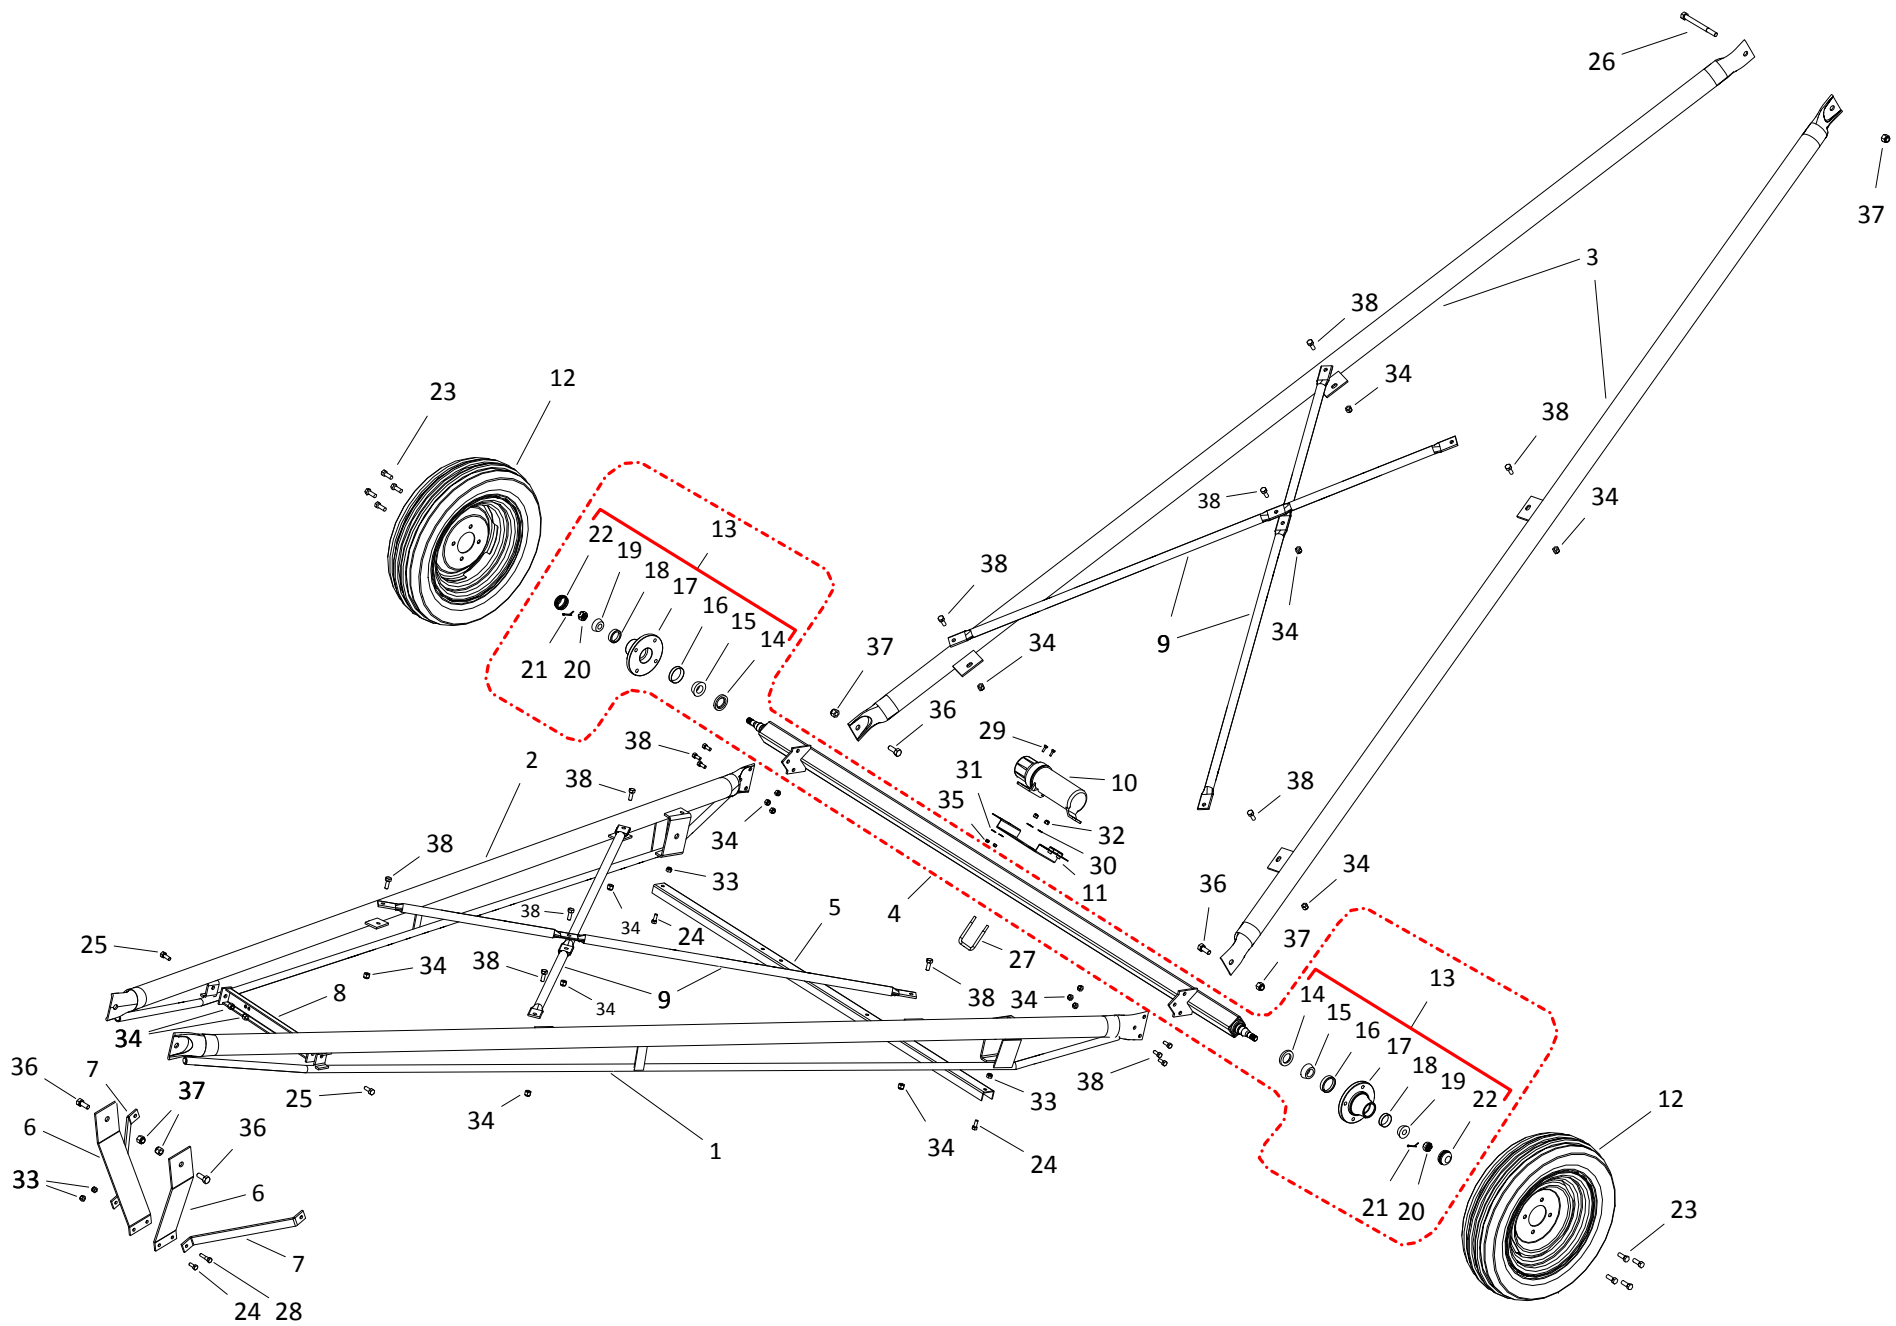

FRAME COMPONENTS, WRX 46 | 51

FRAME COMPONENTS, WRX 46 | 51

ITEM	PART NO.	DESCRIPTION
1	10-19790	LOWER RIGHT FRAME TUBE
2	10-19789	LOWER LEFT FRAME TUBE
3	10-19792	UPPER FRAME TUBE
4	10-18090	AXLE ASSEMBLY
5	10-19376	CROSSMEMBER
6	10-18909	STABILIZER BRACKET
7	10-18908	STABILIZER BRACE
8	10-18914	SHORT CROSSMEMBER
9	10-19796	FRAME BRACE
10	10-29755	WATERPROOF PLASTIC MANUAL HOLDER
11	10-29798	MANUAL HOLDER MOUNT, WESTFIELD
12	10-21330	15 X 4.5 X 4 BOLT WHEEL ASSEMBLY
13	10-19467	REG HUB ASSEMBLY
14	10-19264	HUB SEAL
15	10-19265	CONE BEARING
16	10-19266	CUP
17	10-19267	REG HUB
18	10-19268	CUP
19	10-19269	BEARING CONE
20	10-19270	3/4" NF SLOTTED NUT PLAIN
21	10-19271	COTTER PIN 1/8 X 1-1/2 C.ZINC PLTD
22	10-19272	REGULAR DUST CAP
23	10-20565	1/2" X 1" WHEEL BOLT (BLACK)
24	10-19542	7/16" X 1" NC BOLT GR 5 PLTD
25	10-19589	1/2" X 1-1/2" NC BOLT GR 8 PLTD
26	10-19593	3/4" X 6-1/2" NC BOLT GR 8 PLTD
27	10-28833	UBOLTSQ3/8NCX3-1/16X4X1THD PLTD
28	10-19981	7/16" X 1-3/4" NC BOLT GR 8 PLTD
29	9900800	1/4" X 3/4" NC BOLT GR 5 PLTD
30	10-17392	3/8" FLAT WASHER PLTD
31	9900683	1/4" FLAT WASHER PLTD
32	10-17402	3/8" NC NYLON LOCKNUT PLTD
33	10-19598	7/16" NC NYLON LOCKNUT GR 2 PLTD
34	10-19599	1/2" NC NYLON LOCKNUT GR 2 PLTD
35	10-28449	1/4" NC NYLON LOCKNUT PLTD
36	10-19592	3/4" X 2" NC BOLT GR 8 PLTD
37	10-19601	3/4" NC NYLON LOCKNUT PLTD
38	10-19588	1/2" X 1-1/4" NC BOLT GR 5 PLTD