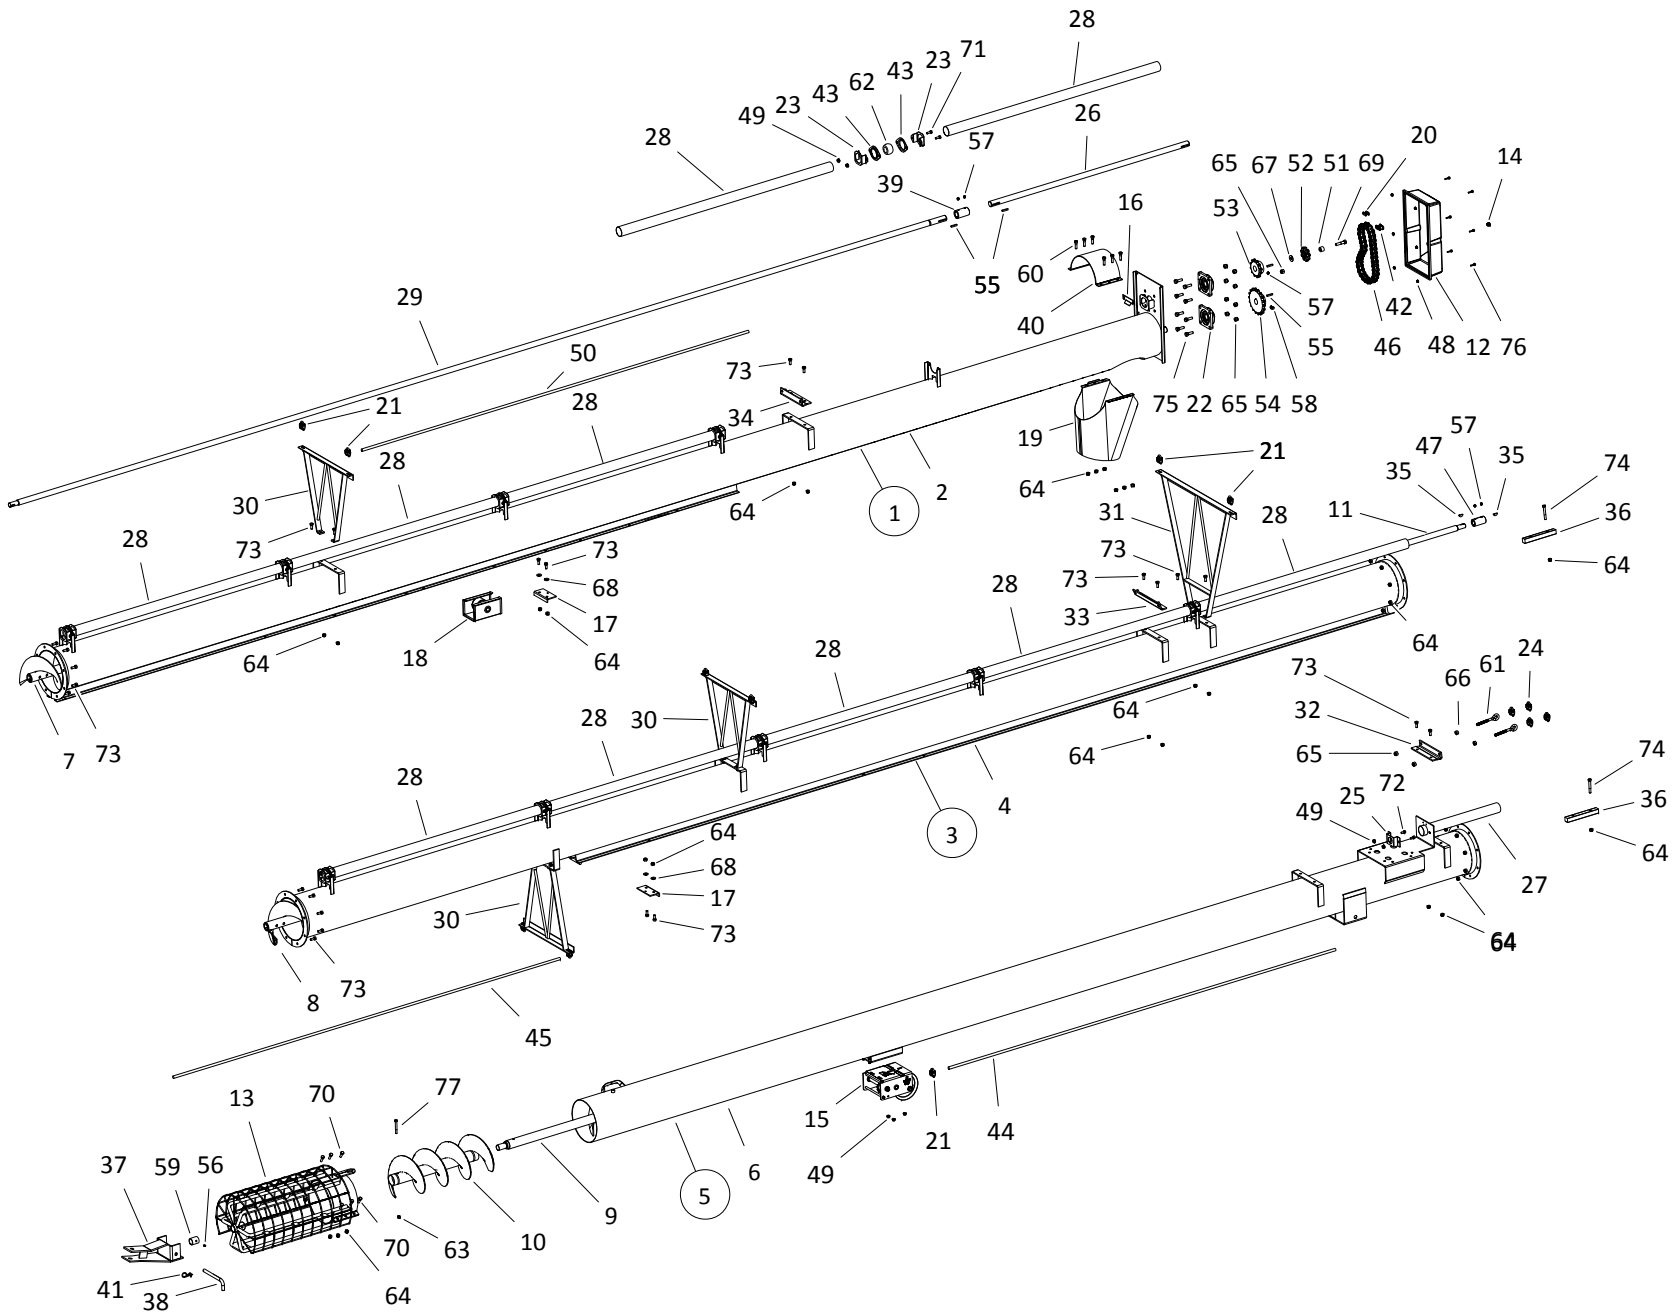

TUBE COMPONENTS, WRX 10-71

TUBE COMPONENTS, WRX 10-71

ITEM	PART NO.	DESCRIPTION
51	10-24382	IDLER SPROCKET SPACER
52	200477	80X9T 1/2 BORE IDLER SPROCKET
53	10-23180	80B12 X 1-1/4 SPROCKET
54	10-23831	80B19 X 1-1/4 SPROCKET
55	10-19606	KEY, 1/4" X 1-1/2" SQ
56	10-19222	GREASE FTG ZERK 1/4-28 SAE CZ PLTD
57	10-19225	SETSCREW, 3/8" UNC X 3/8" REGULAR
58	10-29118	SETSCREW, 3/8" X 3/4" GR8 SQ HEAD
59	10-19776	BUSHING, 1-1/4"
60	10-28744	7/16" X 1-1/2" NC BOLT GR 5 PLTD
61	10-19331	1/2" EYE BOLT PLTD
62	10-18691	1-1/4 WOOD BEARING
63	10-17402	3/8" NC NYLON LOCKNUT PLTD
64	10-19598	7/16" NC NYLON LOCKNUT GR 2 PLTD
65	10-19599	1/2" NC NYLON LOCKNUT GR 2 PLTD
66	10-19602	1/2" NC HEX NUT PLTD
67	10-17401	1/2" FLAT WASHER PLTD
68	10-17182	7/16 TRACK WASHER
69	9900560	1/2" X 2-1/4" NC BOLT GR 5 PLTD
70	10-18698	7/16" X 1-1/4" NC BOLT GR 8 PLTD
71	10-18955	3/8" X 1" NC BOLT GR 5 PLTD
72	10-19540	3/8" X 3/4" NC BOLT GR 5 PLTD
73	10-19542	7/16" X 1" NC BOLT GR 5 PLTD
74	10-19546	7/16" X 3" NC BOLT GR 5 PLTD
75	10-19589	1/2" X 1-1/2" NC BOLT GR 8 PLTD
76	10-19988	1/4" X 1" NC BOLT GR 2 PLTD
77	10-27981	3/8" X 3" NC BOLT GR 5 PLTD