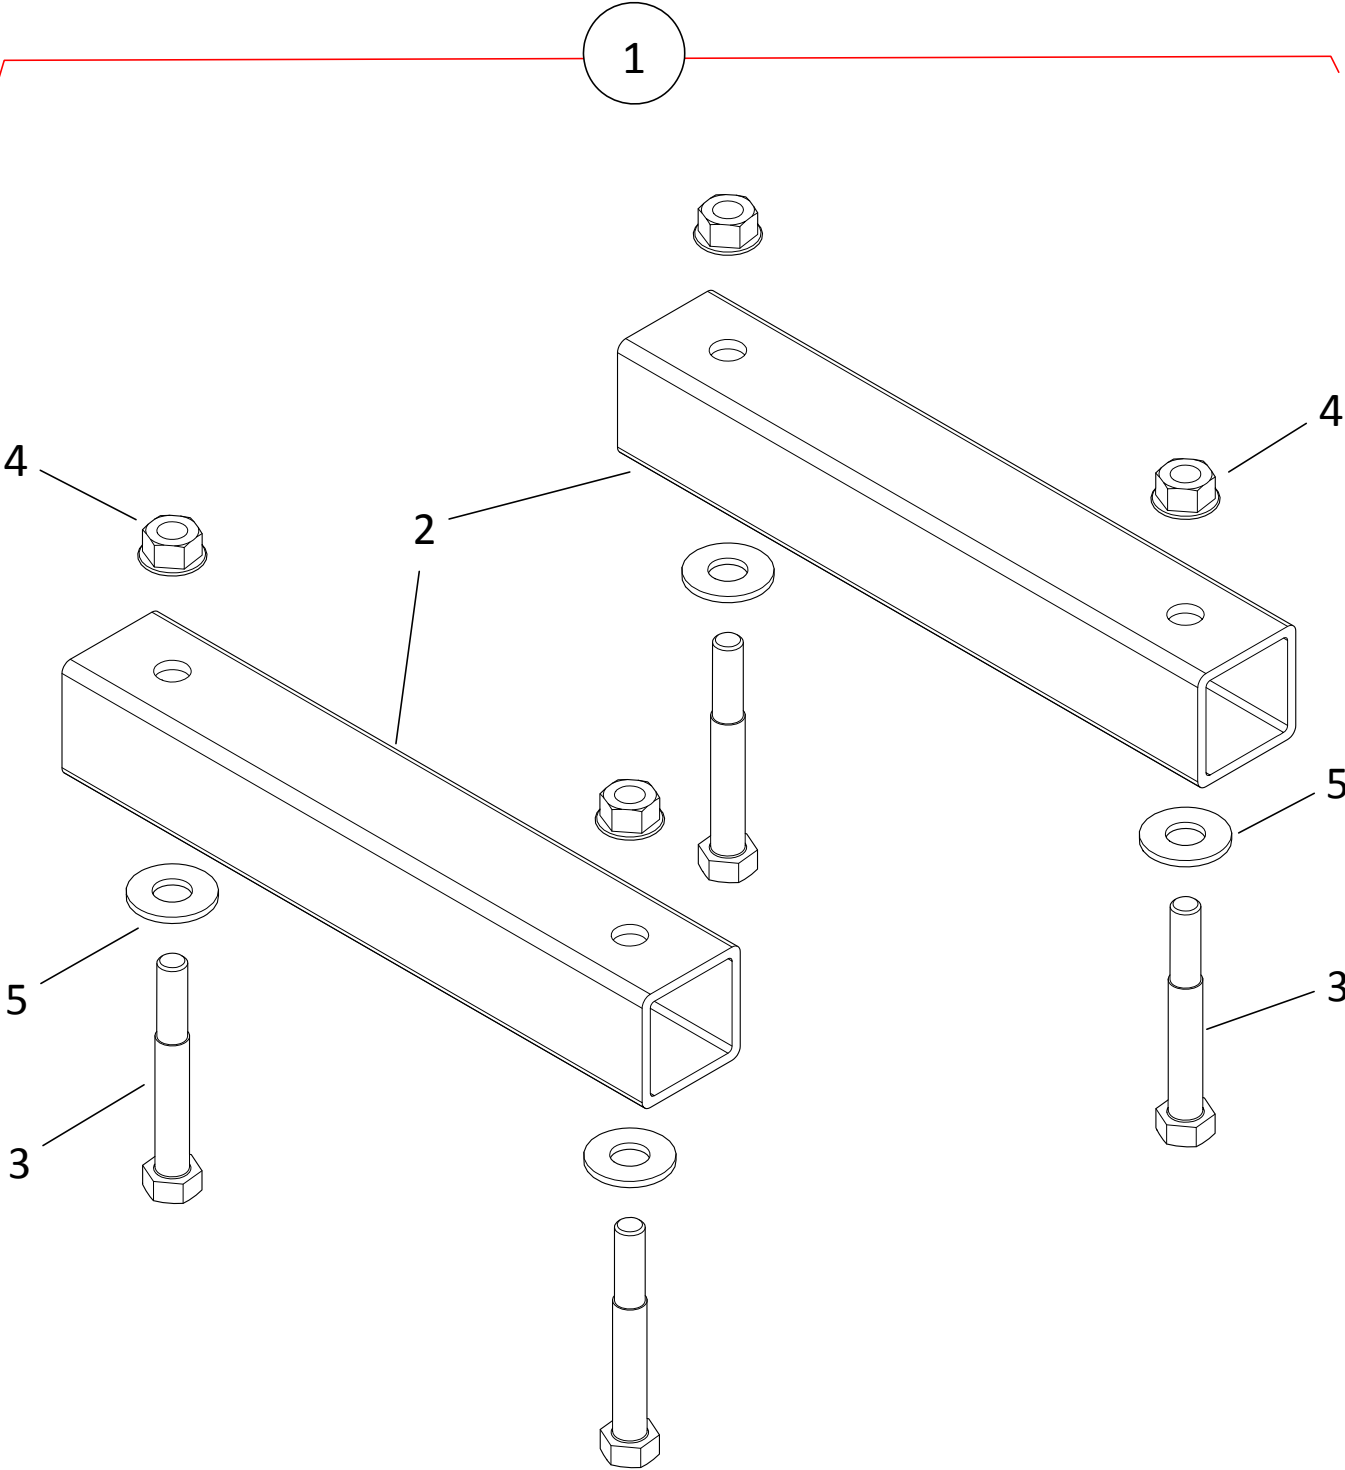

US MOTORS SHIM KIT (A476)

US MOTORS SHIM KIT (A476)

ITEM	PART NO.	DESCRIPTION
1	05-A476	US MOTORS SHIM KIT
2	201250RD	MOTOR SHIM (US MOTORS)
3	10-17635	3/8" X 2-3/4" NC BOLT GR 8 PLTD
4	10-19596	3/8" NC SERRATED FLANGE NUT PLTD
5	10-17392	3/8" FLAT WASHER PLTD