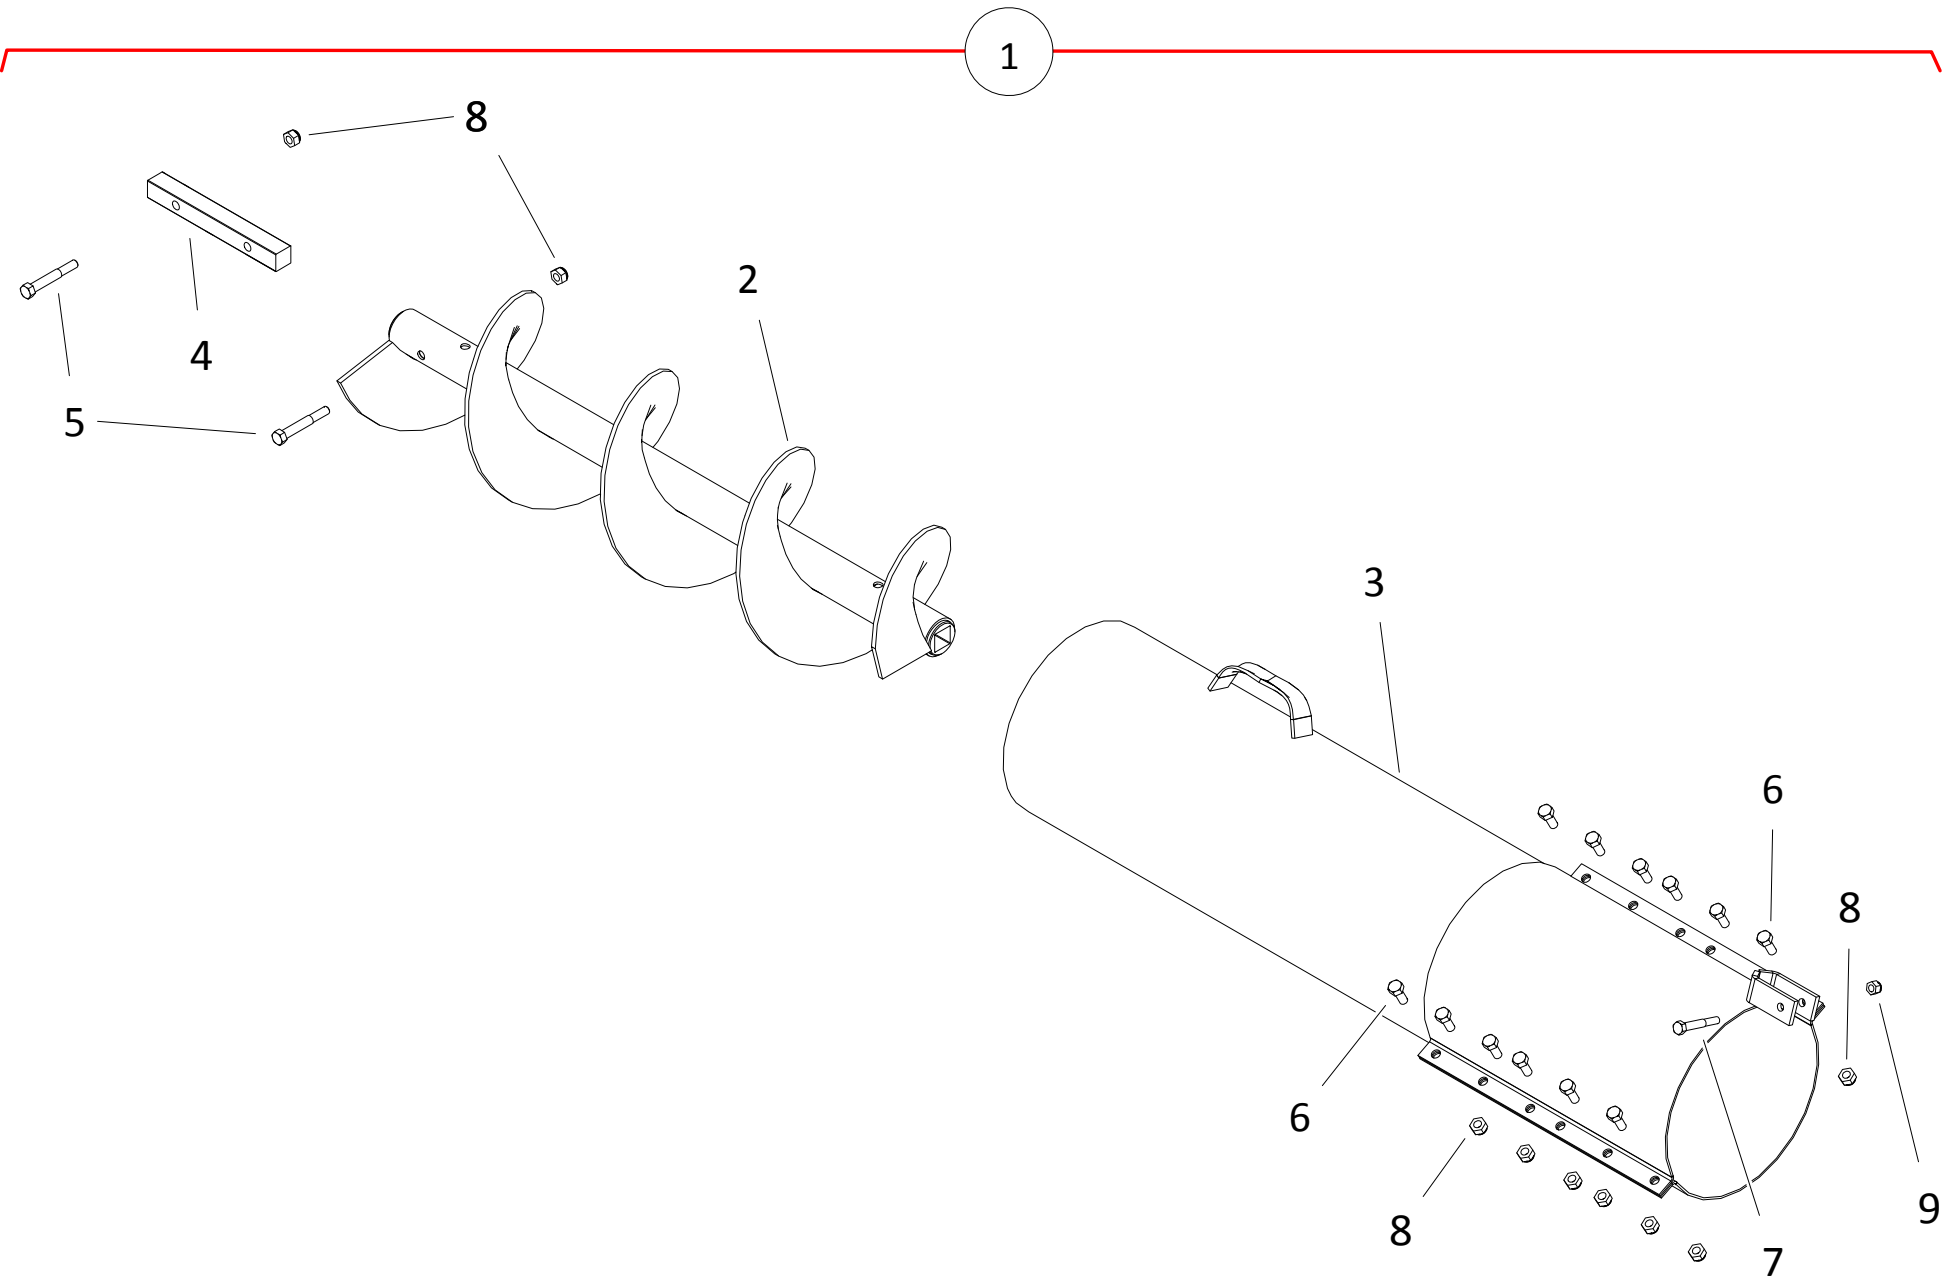

3 ft EXTENSION KIT, WRX10 (A442YL)

3 ft EXTENSION KIT, WRX10 (A442YL)

ITEM	PART NO.	DESCRIPTION
1	05-A442YL	3' EXTENSION, SQ SHAFT
2	200382	FLT, UNDERFLOOR EXT 3'
3	10-27689	3' EXT. TUBE ONLY
4	10-21690	FLIGHT CONNECTING SHAFT
5	10-19546	7/16" X 3" NC BOLT GR 5 PLTD
6	10-19542	7/16" X 1" NC BOLT GR 5 PLTD
7	10-18699	3/8" X 2-1/2" NC BOLT GR 5 PLTD
8	10-19598	7/16" NC NYLON LOCKNUT GR 2 PLTD
9	10-17402	3/8" NC NYLON LOCKNUT PLTD