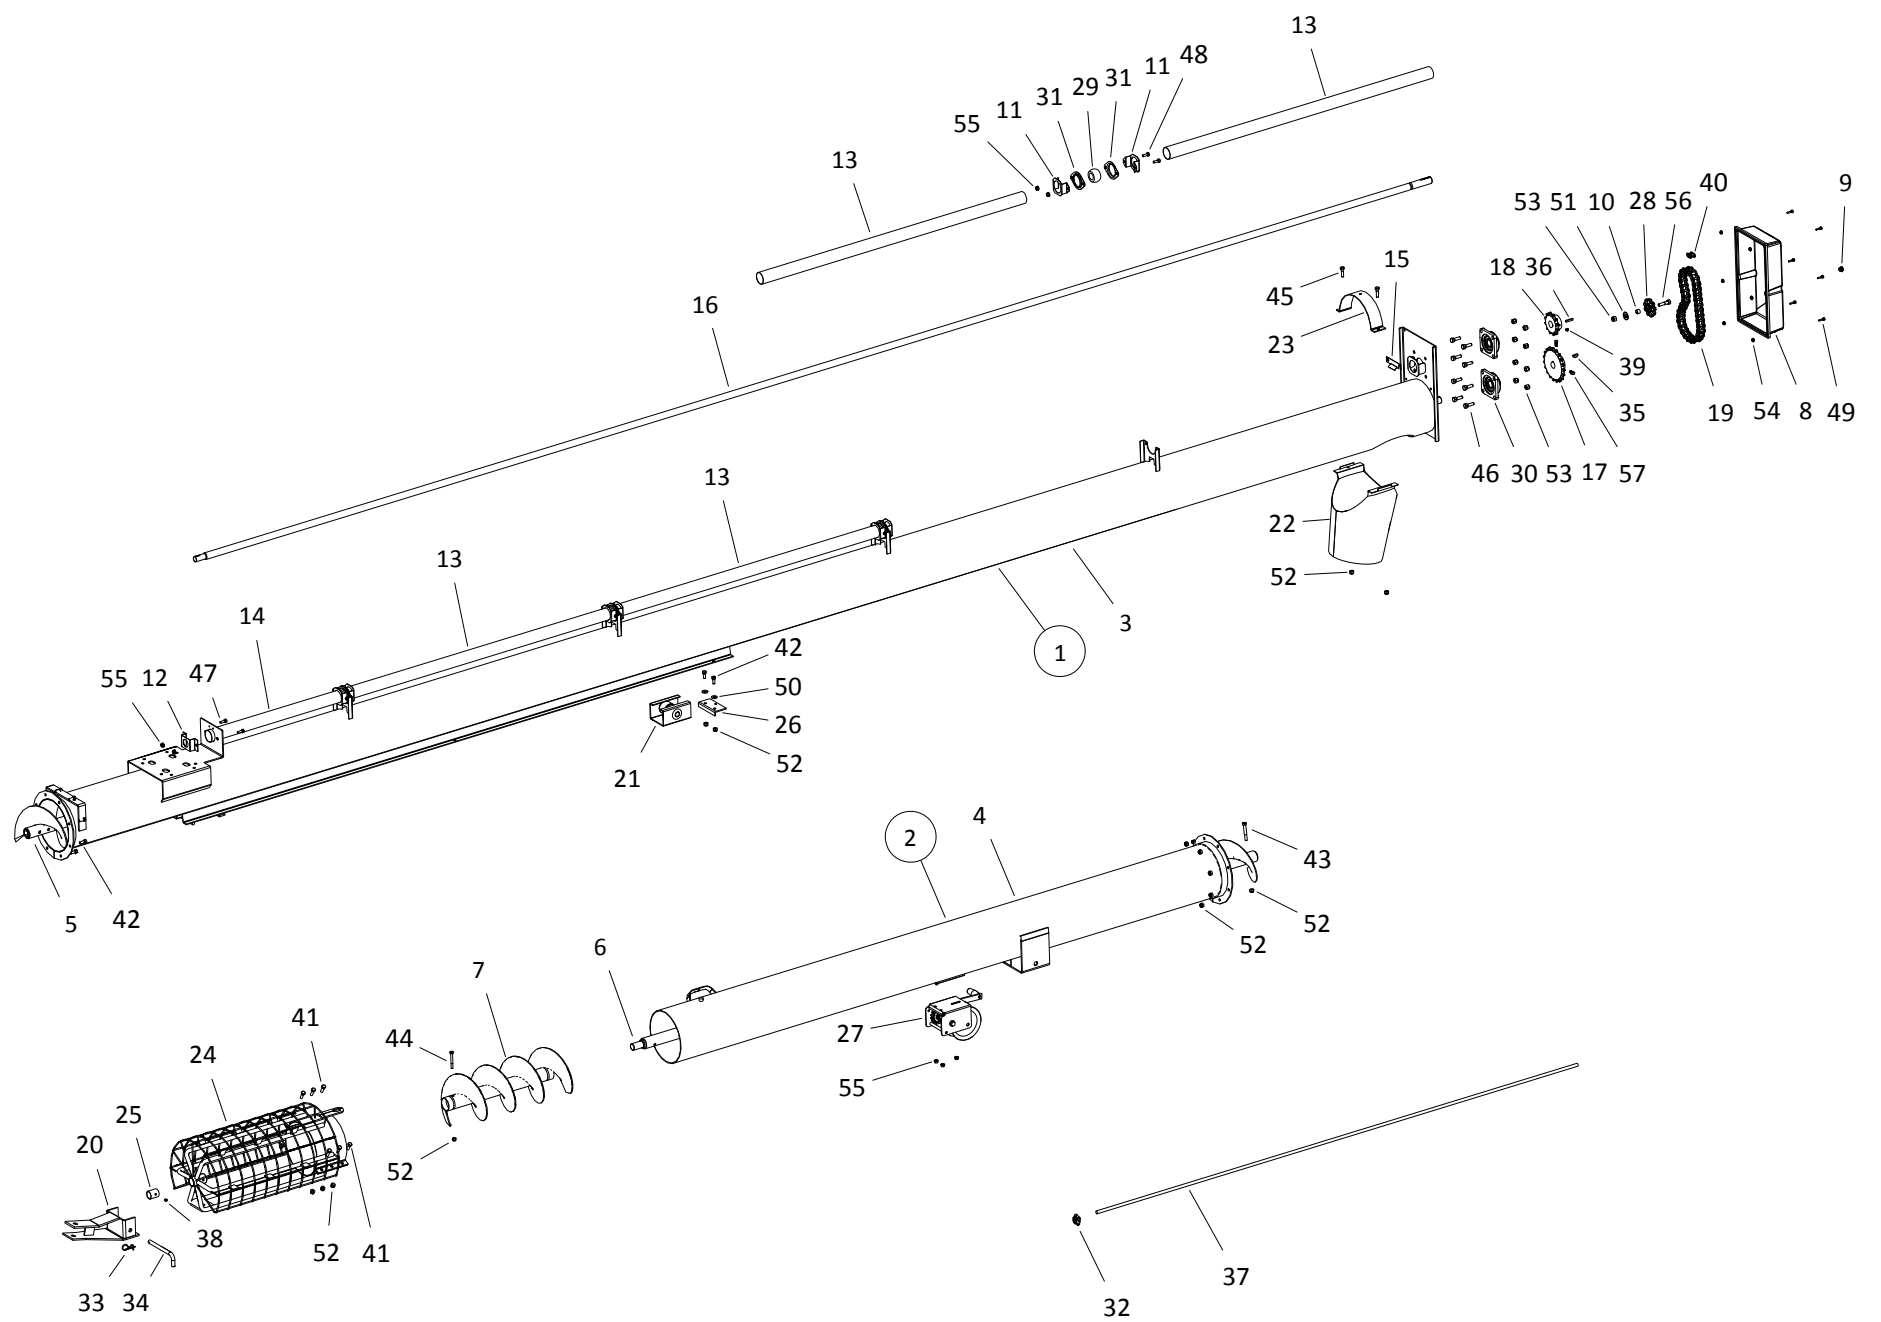

TUBE COMPONENTS, WRX 8-36

10

TUBE COMPONENTS, WRX 8-36

ITEM	PART NO.	DESCRIPTION
51	10-17401	1/2" FLAT WASHER PLTD
52	10-19598	7/16" NC NYLON LOCKNUT GR 2 PLTD
53	10-19599	1/2" NC NYLON LOCKNUT GR 2 PLTD
54	10-19594	1/4" NC SERRATED FLANGE NUT PLTD
55	10-19596	3/8" SERRATED FLANGE NUT
56	9900560	1/2" X 2-1/4" NC BOLT GR 5 PLTD
57	10-29118	SETSCREW, 3/8" X 3/4" GR8 SQ HEAD