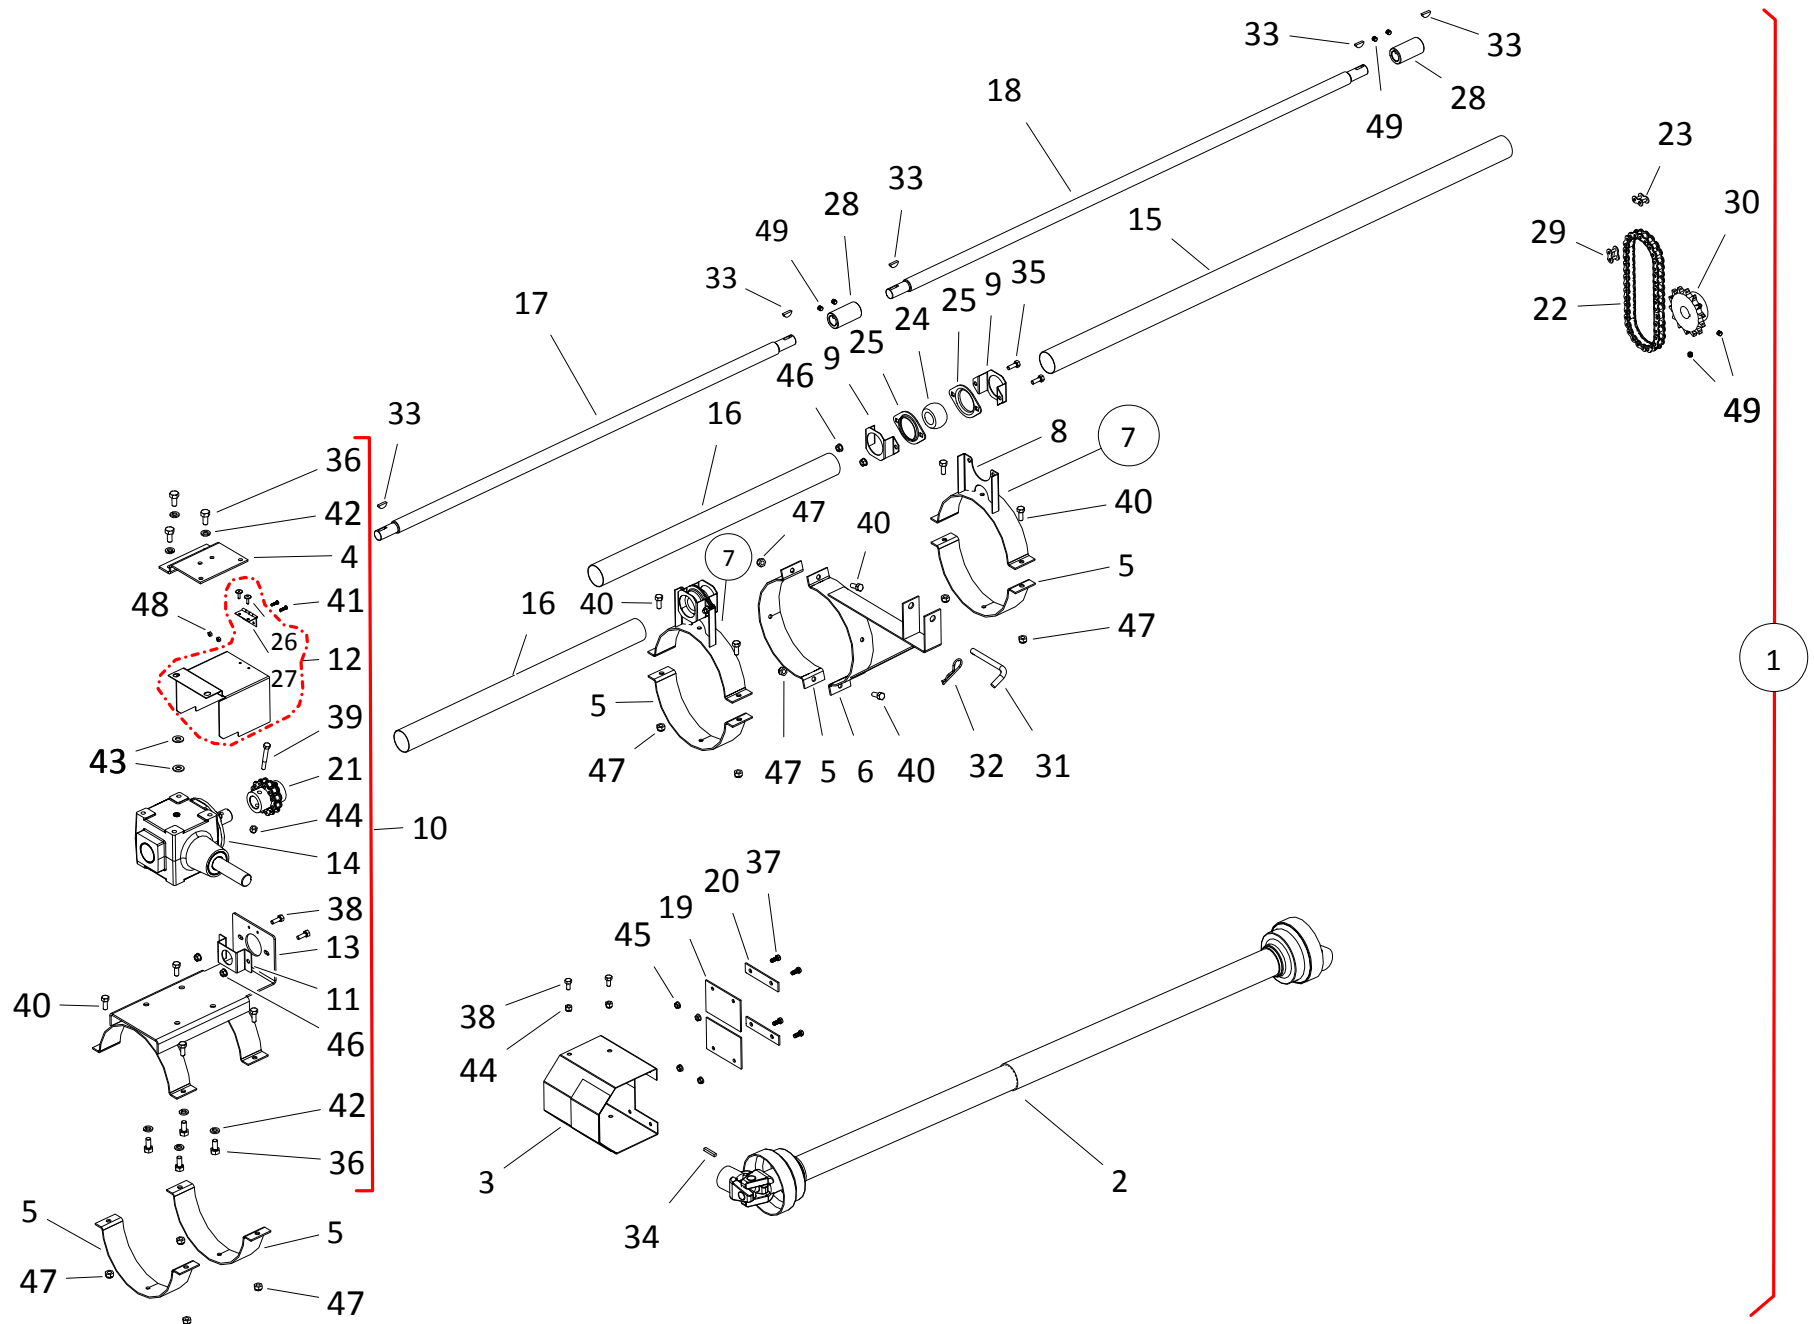

PTO-SD KIT, WRX 8-41 (A431)

PTO-SD KIT, WRX 8-41 (A431)

ITEM	PART NO.	DESCRIPTION
1	05-A431	WRX80-41 SD KIT
2	10-19806	PTO SHAFT, YELLOW END (60")
3	10-17232	PTO SHIELD ASSM
4	200457RD	WRX PTO SHIELD MOUNT BRACKET
5	10-19460	CLAMP, W80 HALF
6	10-19461	SADDLE, W80 SD
7	200511RD	CLAMP-ON BEARING MNT ASSY, 8"
8	200510RD	CLAMP-ON BEARING MNT, 8"
9	10-23250WH	FLANGE BEARING HANGER BRACKET
10	200513RD	CLAMP-ON GB ASSY, 8"
11	10-23268	DS GUARD HANGER BRKT, LWR
12	10-24076	CHAIN COUPLER GUARD, ASSY
13	200512RD	CLAMP-ON GB MNT, 8"
14	10-29676	GEARBOX
15	10-23614	UPPER DS GUARD, 57-3/4"
16	10-24323	SD DRIVE SHAFT GUARD, 29 7/8"
17	10-24330	WRX10-41 SD DRIVE SHAFT
18	10-24381	WRX100 SD DS, 5'
19	10-17229	Rubber belt
20	10-18878	4-3/4 STRAP
21	10-19674	C6012 CHAIN COUPLER #10293
22	201004	#80 x 27P CHAIN CONNECT & HALF LINK
23	10-19323	#80 CONNECTOR LINK (HEAVY)
24	10-18691	1-1/4 WOOD BEARING
25	10-18695	1-1/4" FLANGE, 2-HOLE
26	10-18185	LARGE FLANGE RIVET
27	10-18188	2 BUTT HINGE, PLATED
28	10-19119	DRIVESHAFT CONNECTR
29	10-17400	#80HR OFFSET LINK (HEAVY)
30	200585	80B12 x 1 SPROCKET
31	10-19648	SADDLE PIN
32	10-19463	210 HITCH PIN
33	10-19224	1/4" X 1" WOODRUFF KEY
34	10-19606	1/4" X 1-1/2" SQUARE KEY
35	10-18955	3/8" X 1" NC BOLT GR 5 PLTD
36	10-19231	1/2" X 1" NC BOLT GR 5 PLTD
37	10-19538	5/16" X 3/4" NC BOLT GR 2 PLTD
38	10-19540	3/8" X 3/4" NC BOLT GR 5 PLTD
39	10-19541	3/8" X 2-3/4" NC BOLT GR 2 PLTD
40	10-19542	7/16" X 1" NC BOLT GR 5 PLTD
41	10-28656	#10 X 3/4 BOLT PLTD
42	10-19605	1/2" LOCK WASHER PLTD
43	10-22137	1-1/16 X 17/32 X 3/32 WASHER PLATED
44	10-17402	3/8" NC NYLON LOCKNUT PLTD
45	10-19595	5/16" NC SERRATED FLANGE NUT PLTD
46	10-19596	3/8" SERRATED FLANGE NUT
47	10-19598	7/16" NC NYLON LOCKNUT GR 2 PLTD
48	10-28657	#10 NYLON LOCKNUT PLTD
49	10-19225	SETSCREW, 3/8" UNC X 3/8" REGULAR