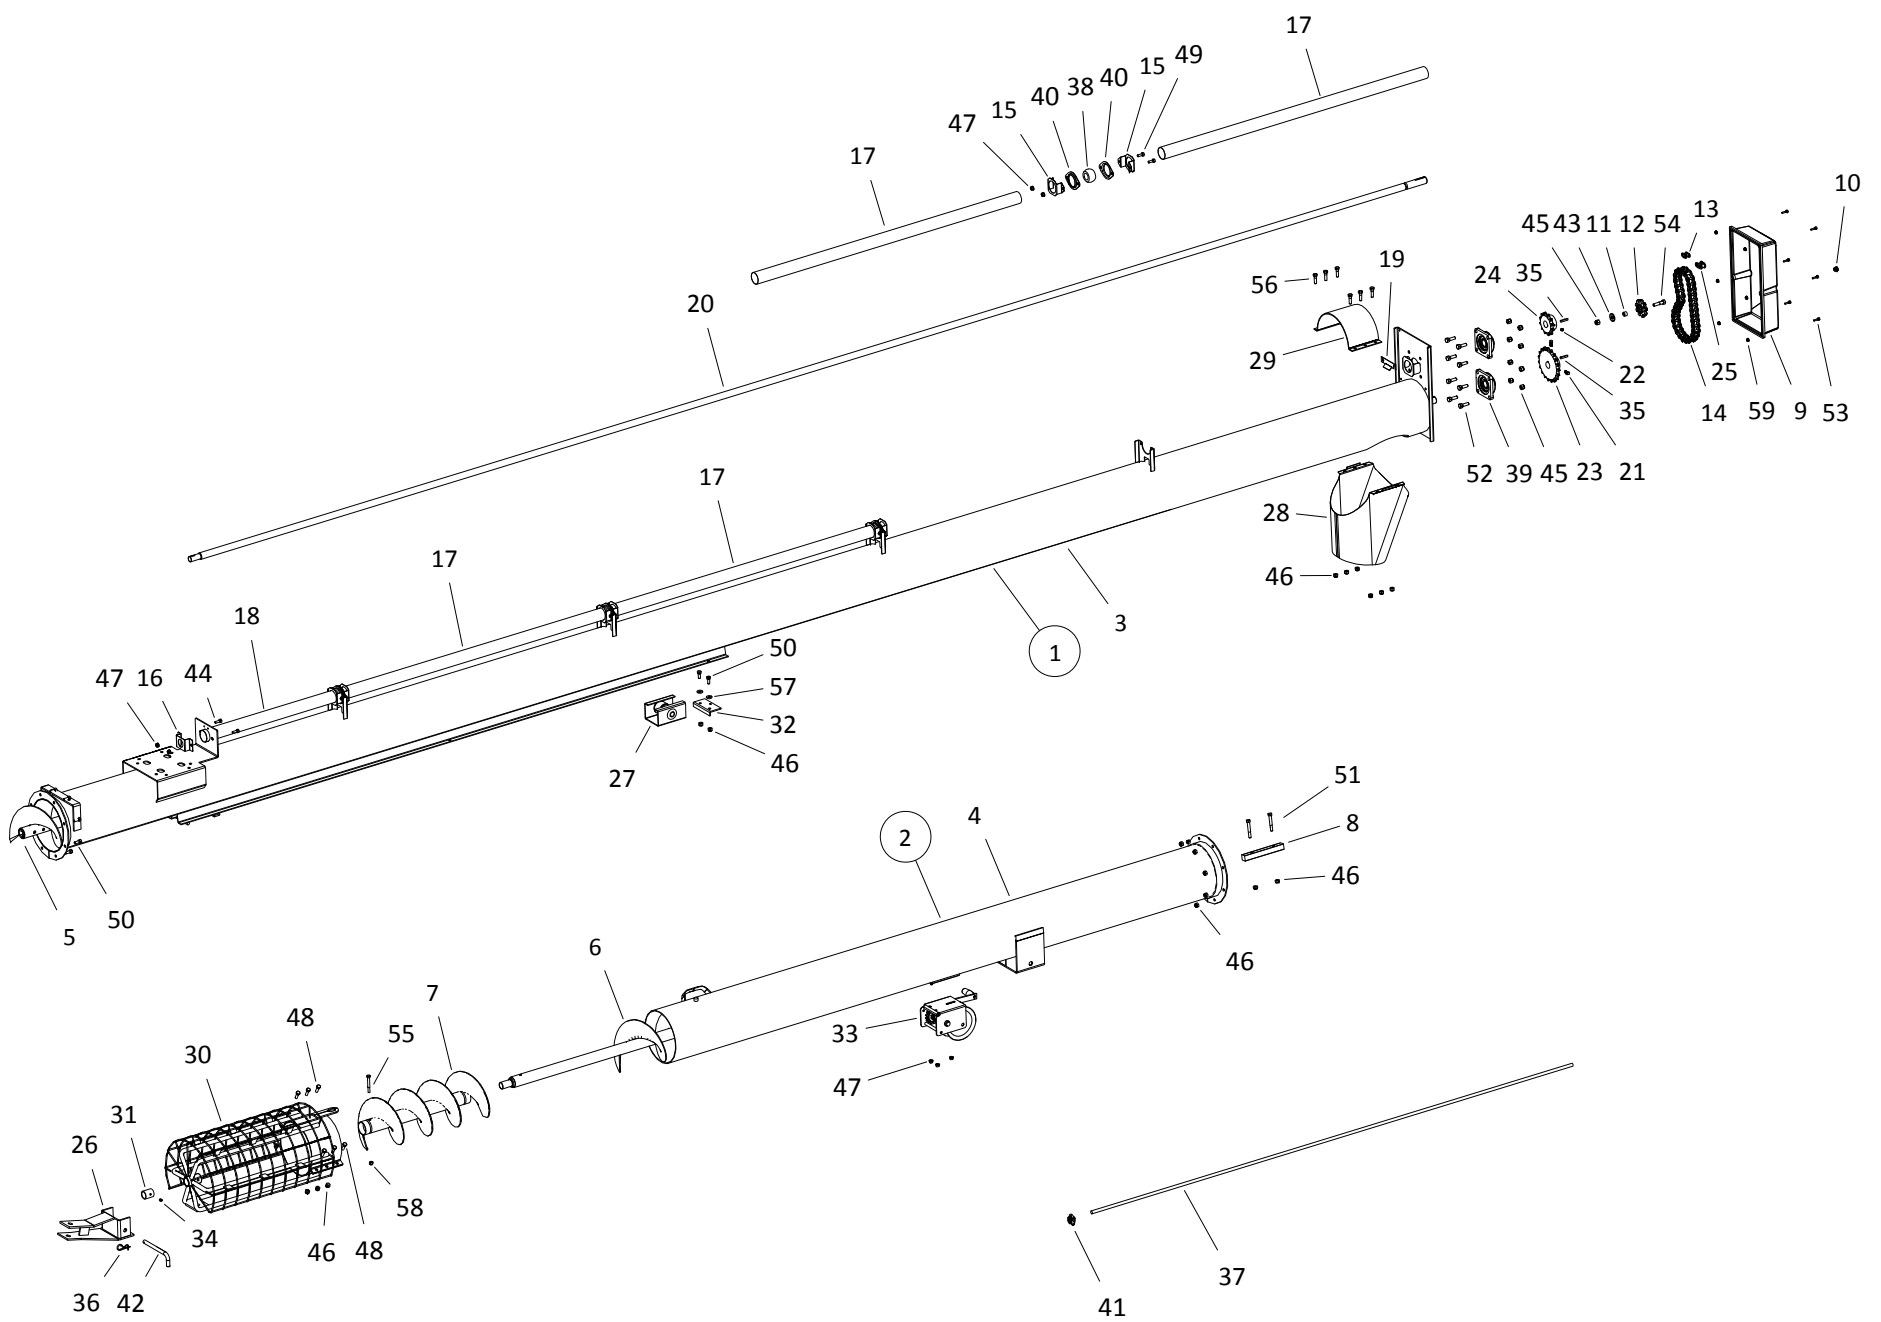

TUBE COMPONENTS, WRX 10-36

TUBE COMPONENTS, WRX 10-36

ITEM	PART NO.	DESCRIPTION
1	10-24232	UPPER TUBE BDL
2	10-24231	LOWER TUBE BUNDLE
3	10-24228	UPPER TUBE ONLY
4	10-24227	LOWER TUBE ONLY
5	10-23183	10" UPPER FLIGHT
6	10-23187	LWR FLT W/INTK FLT
7	10-17535	INTAKE FLIGHT
8	10-21690	FLIGHT CONNECTING SHAFT
9	10-17160	OIL COVER, HEAD
10	10-17179	3/8 OIL BATH PLUG
11	10-24382	IDLER SPROCKET SPACER
12	200477	80X9T 1/2 BORE IDLER SPROCKET
13	10-19323	#80 CONNECTOR LINK (HEAVY)
14	10-23185	CHAIN #80 X 31P W/CONN LINK (HEAVY)
15	10-23250	FLANGE BEARING HANGER BRACKET
16	10-23268	DS GUARD HANGER BRKT, LWR
17	10-23614	UPPER DS GUARD, 57-3/4"
18	10-24235	LOWER DS GUARD 29-1/2"
19	10-23617	SHIELD STOP, UPPER
20	10-24236	UPPER DRIVESHAFT
21	10-29118	SETSCREW, 3/8" X 3/4" GR8 SQ HEAD
22	10-19225	SETSCREW, 3/8" UNC X 3/8" REGULAR
23	10-23831	80B19 X 1-1/4 SPROCKET
24	10-23180	80B12 X 1-1/4 SPROCKET
25	10-17400	#80 HALF LINK (HEAVY)
26	10-17180	CLEVIS
27	10-18763	TRACK SHOE
28	200568RD	2-PIECE SPOUT
29	10-27235	10 HITCH RING
30	10-29738	INTAKE W/SHIELD,BUSH
31	10-19776	BUSHING, 1-1/4"
32	10-18762	TRACK STOP
33	10-19152	WINCH & HANDLE
34	10-19222	GREASE FTG ZERK 1/4-28 SAE CZ PLTD
35	10-19606	KEY, 1/4" X 1-1/2" SQ
36	10-17383	3610 GRIP CLIP
37	10-19248	WINCH CABLE
38	10-18691	1-1/4 WOOD BEARING
39	10-19567	BEARING, 1-1/4 PILLOW
40	10-18695	1-1/4" FLANGE, 2-HOLE
41	10-19147	1/4" CABLE CLAMP
42	10-17181	CLEVIS PIN
43	10-17401	1/2" FLAT WASHER PLTD
44	10-19540	3/8" X 3/4" NC BOLT GR 5 PLTD
45	10-19599	1/2" NC NYLON LOCKNUT GR 2 PLTD
46	10-19598	7/16" NC NYLON LOCKNUT GR 2 PLTD
47	10-19596	3/8" SERRATED FLANGE NUT
48	10-18698	7/16" X 1-1/4" NC BOLT GR 8 PLTD
49	10-18955	3/8" X 1" NC BOLT GR 5 PLTD
50	10-19542	7/16" X 1" NC BOLT GR 5 PLTD