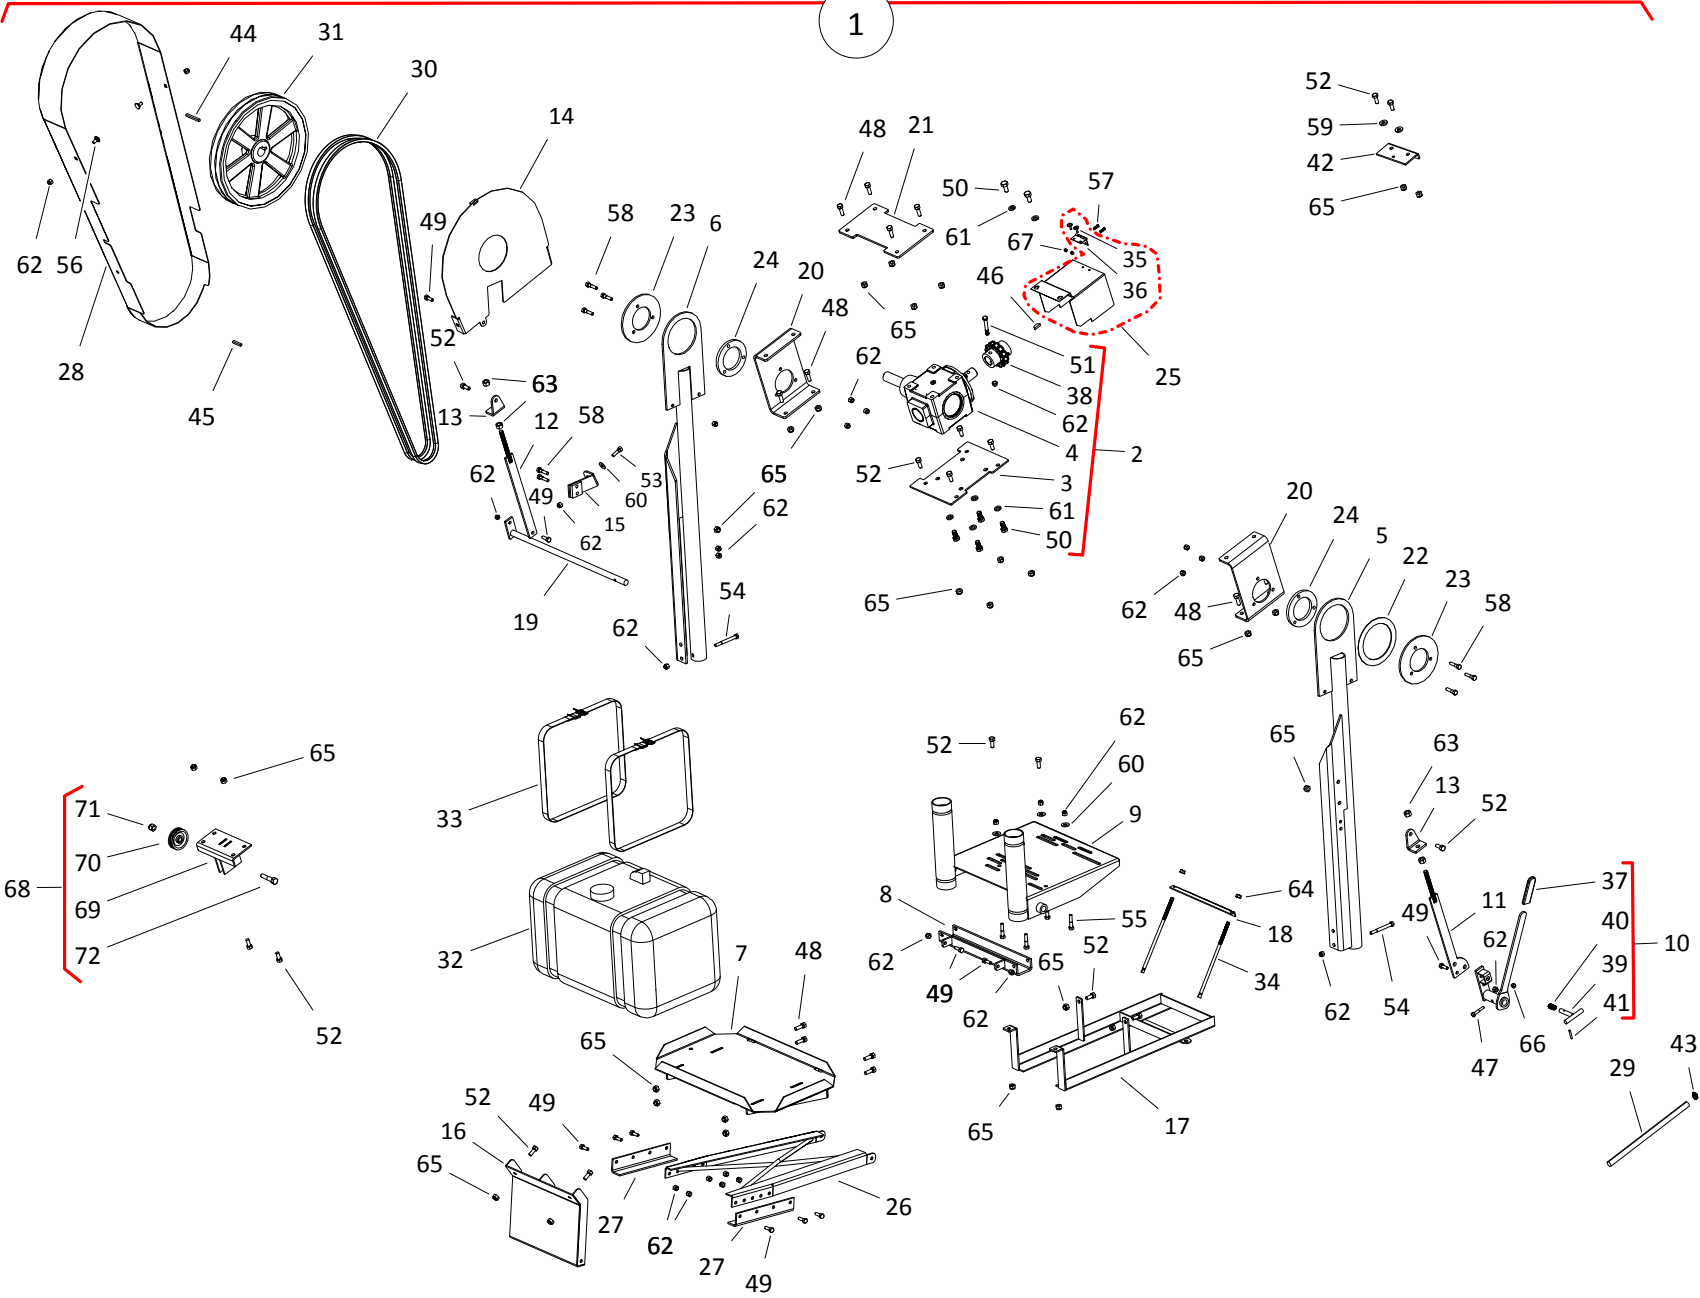

1

MD KIT, WRX 31 | 41 (A416)

ITEM	PART NO.	DESCRIPTION
51	10-19541	3/8" X 2-3/4" NC BOLT GR 2 PLTD
52	10-19542	7/16" X 1" NC BOLT GR 5 PLTD
53	10-19975	3/8" X 1-1/4" NC BOLT GR 5 PLTD
54	10-27982	3/8" X 3-1/2" NC BOLT GR 5 PLTD
55	10-28450	3/8" X 1-3/4" NC BOLT GRADE 5 PLTD
56	10-27986	3/8" X 1" NC CARRIAGE BOLT GR 5 PLT
57	10-28656	#10 X 3/4 BOLT PLTD
58	9900694	3/8" X 1-1/2" UNC HEX BOLT GR5 PLT
59	10-17182	7/16 TRACK WASHER
60	10-17392	3/8" FLAT WASHER PLTD
61	10-19605	1/2" LOCK WASHER PLTD
62	10-17402	3/8" NC NYLON LOCKNUT PLTD
63	10-17752	1/2" NC HEX NUT PLAIN
64	10-19596	3/8" SERRATED FLANGE NUT
65	10-19598	7/16" NC NYLON LOCKNUT GR 2 PLTD
66	10-19980	5/16" NC NYLON LOCKNUT PLTD
67	10-28657	#10 NYLON LOCKNUT PLTD
68	10-24315	CABLE GUIDE ASSY
69	10-24314	CABLE GUIDE ONLY
70	10-21494	LIFT ARM PULLEY ASSEMBLY
71	10-19599	1/2" NC NYLON LOCKNUT GR 2 PLTD
72	9900560	1/2" X 2-1/4" NC BOLT GR 5 PLTD