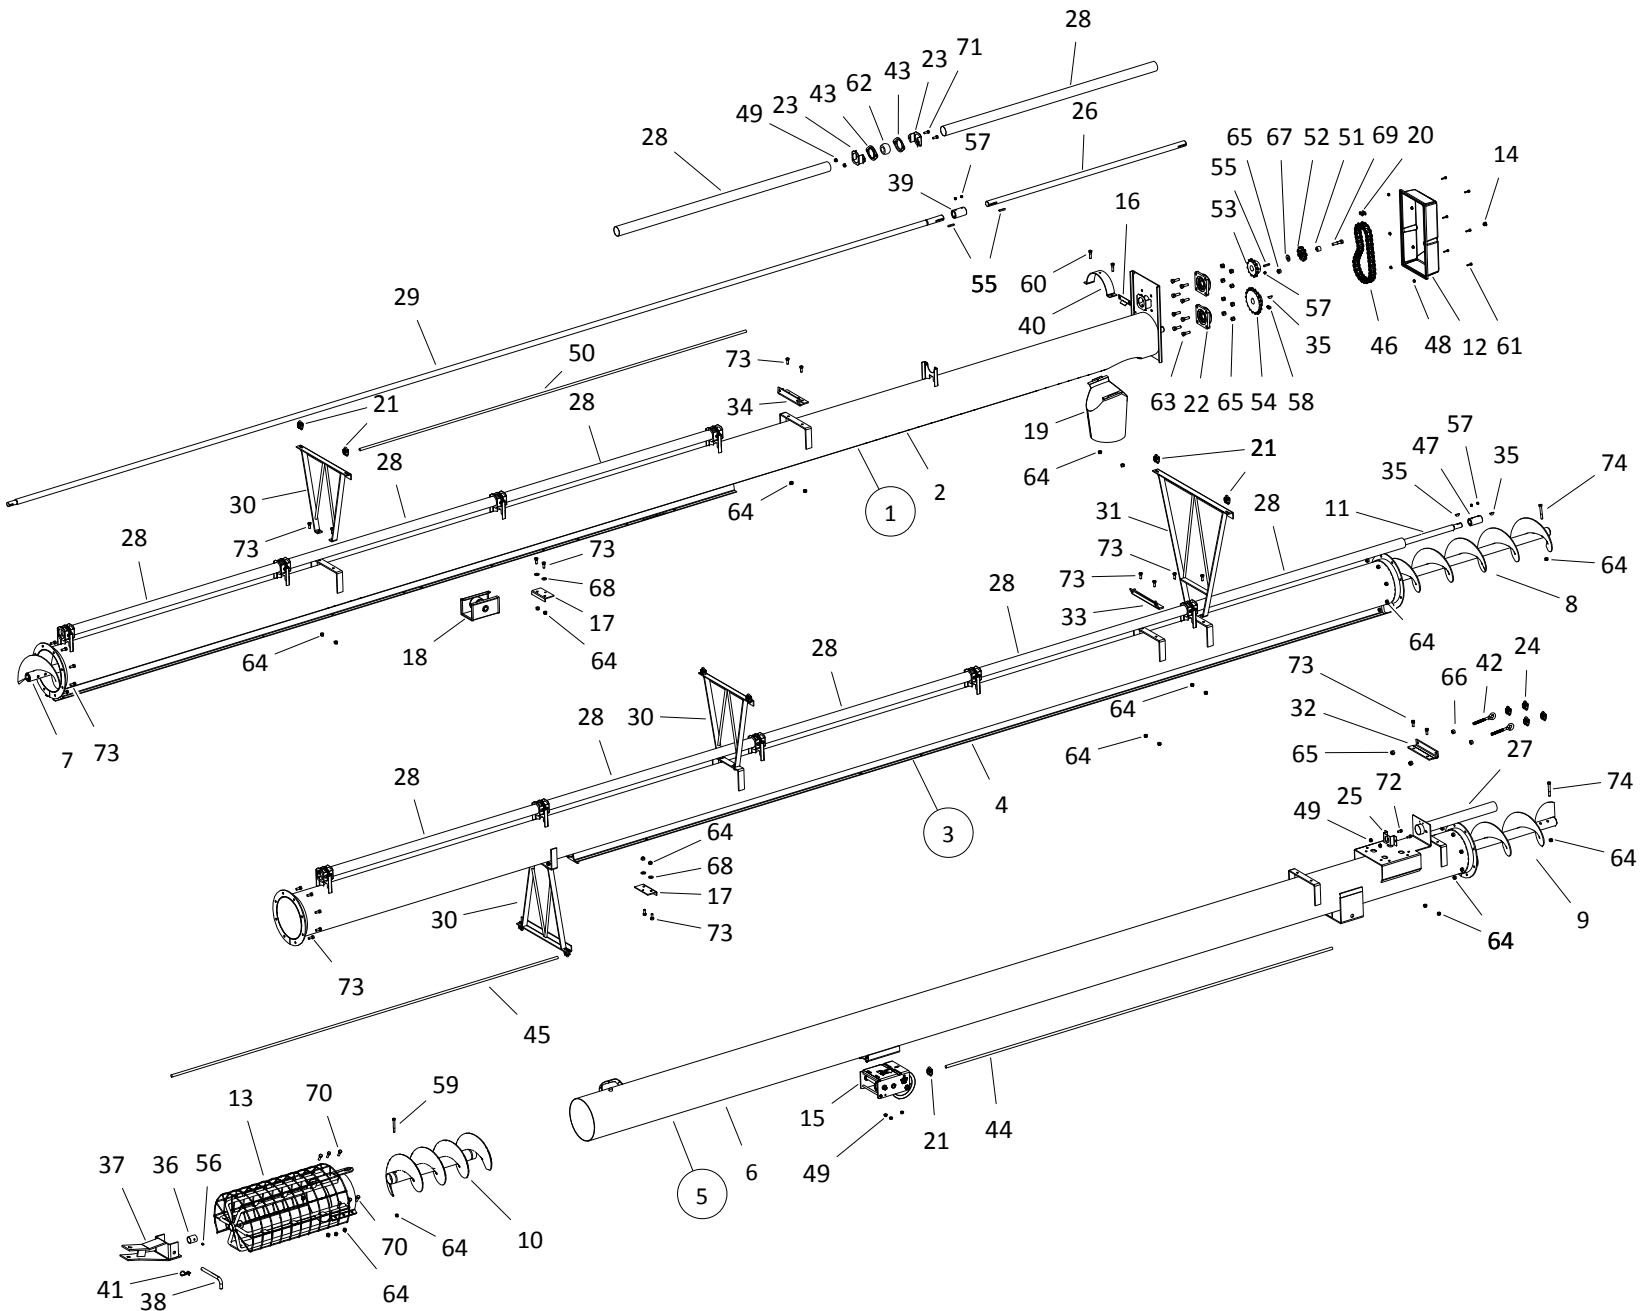

TUBE COMPONENTS, WRX 8-71

TUBE COMPONENTS, WRX 8-71

ITEM	PART NO.	DESCRIPTION
1	200514YL	UPPER TUBE BUNDLE
2	200521YL	UPPER TUBE ONLY
3	200583YL	MIDDLE TUBE BUNDLE
4	200582YL	MIDDLE TUBE ONLY
5	200581YL	LOWER TUBE BUNDLE
6	200580YL	LOWER TUBE ONLY
7	200475	UPPER FLIGHT
8	10-19552	W80 MIDDLE FLIGHT SECTION
9	10-29734	LWR FLIGHT W/INTAKE FLGHT
10	10-18920	MK80 BOOT FLIGHT SECTION
11	200502	MIDDLE DRIVE SHAFT
12	10-17160	OIL COVER, HEAD
13	10-29726	INTAKE W/SHIELD,BUSHG
14	10-17179	3/8 OIL BATH PLUG
15	10-19569	WINCH AND HANDLE
16	10-23617	SHIELD STOP, UPPER
17	10-18762	TRACK STOP
18	10-17203	TRACK SHOE
19	10-29306	SPOUT, 8 INCH ROLLED
20	10-19323	#80 CONNECTOR LINK (HEAVY)
21	10-19147	1/4" CABLE CLAMP
22	10-19567	BEARING, 1-1/4 PILLOW
23	10-23250	FLANGE BEARING HANGER BRACKET
24	10-19333	5/16" CABLE CLAMP (YELLOW ZINC)
25	10-23268	DS GUARD HANGER BRKT, LWR
26	10-29736	UPPER SHORT DRIVESHAFT
27	10-23248	LOWER DS GUARD 20-7/8"
28	10-23614	UPPER DS GUARD, 57-3/4"
29	10-23184	MIDDLE DS
30	10-19324	REGULAR TRUSS BRACKET
31	10-19325	TRUSS BRACKET
32	10-27960	TRUSS CABLE ANCHOR BT
33	200507YL	WIDE CABLE ANCHOR
34	10-27863	CABLE ANCHOR
35	10-19224	1/4" X 1" WOODRUFF KEY PLAIN
36	10-19149	P245 - 14MOD POROUS BRONZE BUSHING
37	10-17123	CLEVIS
38	10-17181	CLEVIS PIN
39	10-19770	DRIVESHAFT CONNECTOR, 1-1/4"
40	10-19460	W80 HALF CLAMP 10716
41	10-17383	3610 GRIP CLIP
42	10-19331	1/2" EYE BOLT PLTD
43	10-18695	1-1/4" FLANGE, 2-HOLE
44	10-17380	TRUSS/MK91 LIFT CABLE
45	10-19253	W71 CABLE
46	10-23185	CHAIN #80 X 31P W/CONN LINK (HEAVY)
47	10-19119	DRIVESHAFT CONNECTOR
48	10-19594	1/4" NC SERRATED FLANGE NUT PLTD
49	10-19596	3/8" SERRATED FLANGE NUT
50	10-27965	TRUSS CABLE