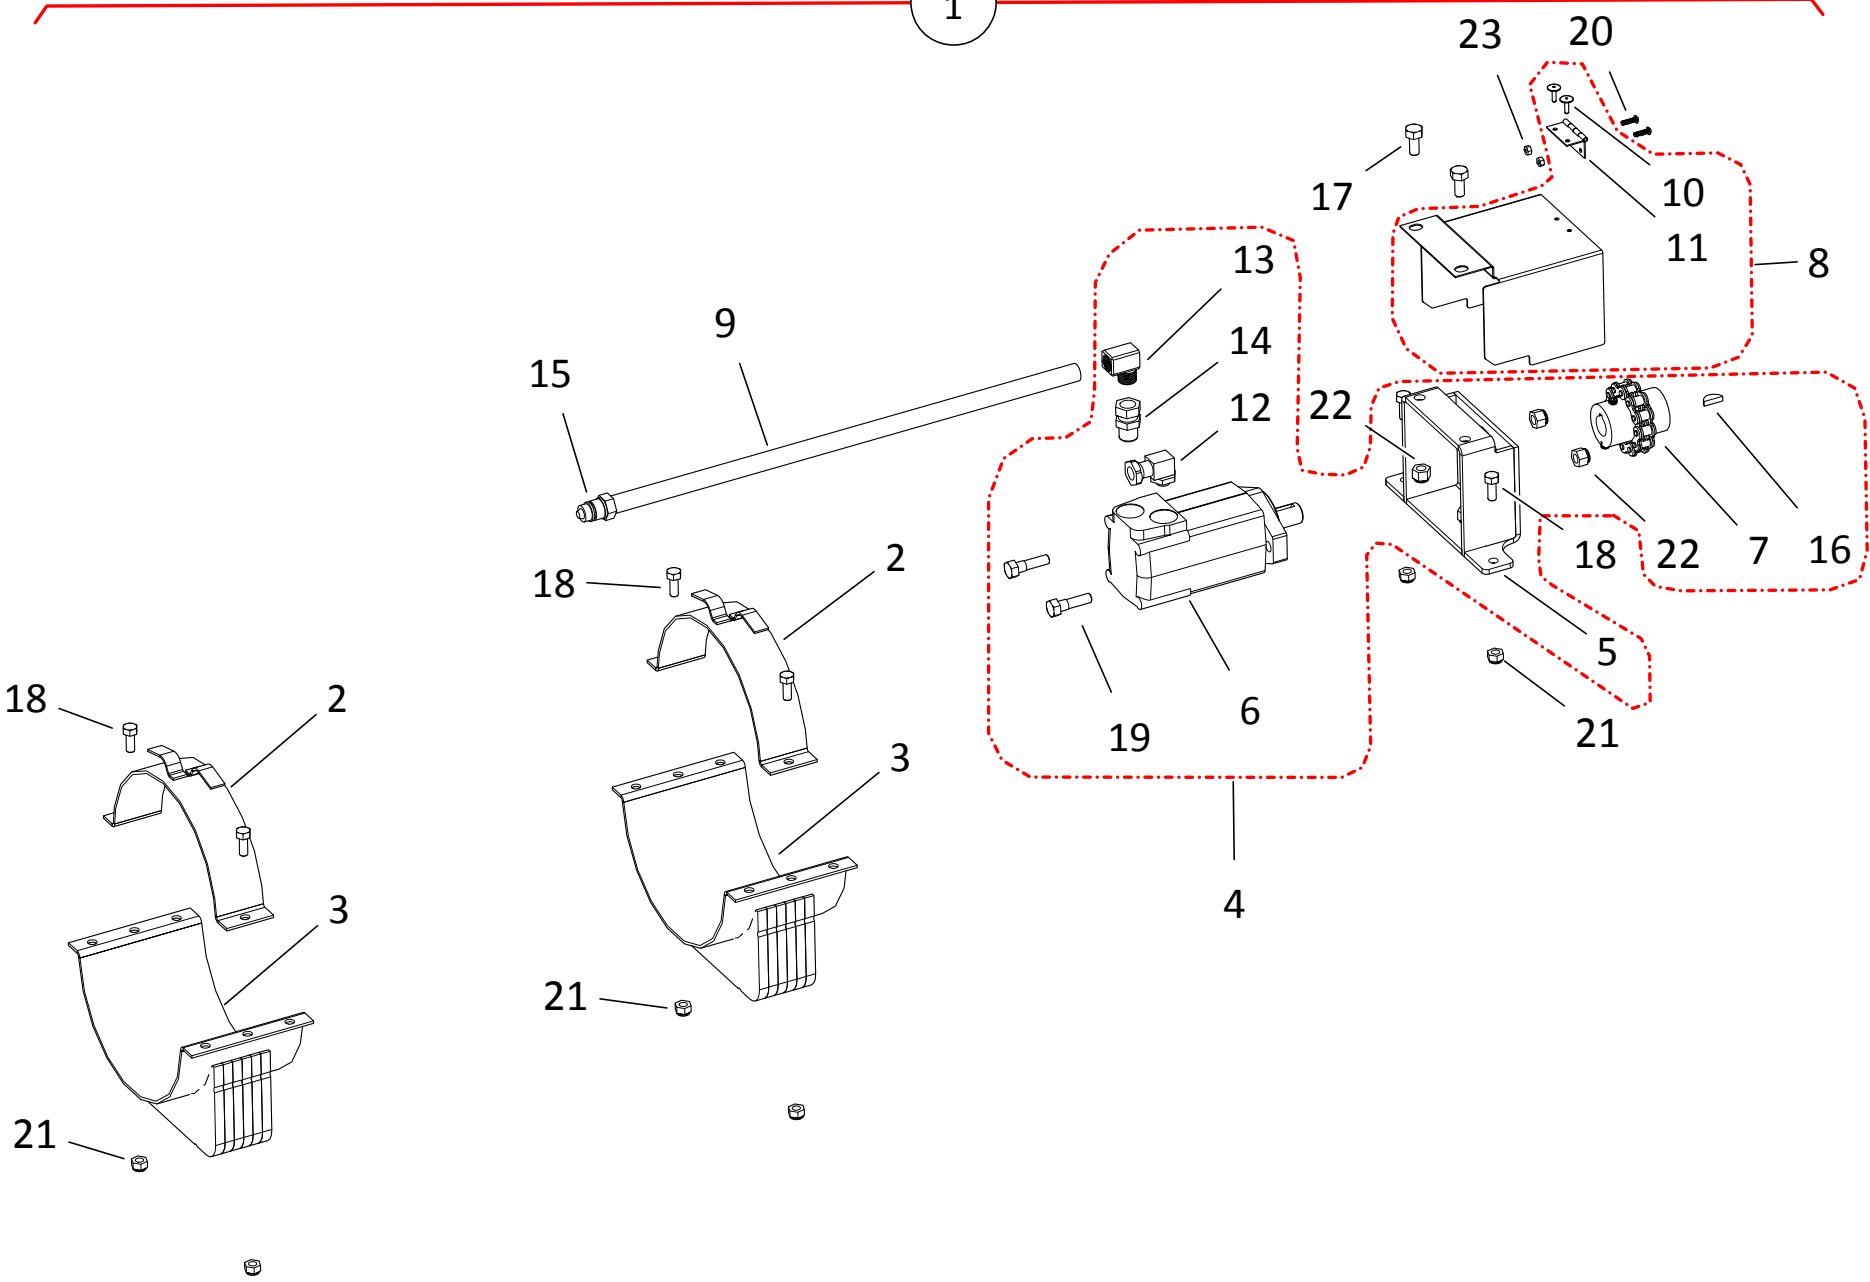

1

HYDRAULIC DRIVE KIT, WRX 10-31 | 36 | 41 (A422)

ITEM	PART NO.	DESCRIPTION
1	05-A422	WRX100-31/36/41 HYD KIT
2	10-17696	HOSE CLIP HALF CLAMP
3	10-24410	WEIGHTED HALF CLAMP, 10"
4	10-24337	HYD MOTOR MOUNT ASSY
5	10-24336	HYD MOTOR MOUNT
6	10-18066	HYDRAULIC MOTOR
7	10-18068	COUPLER
8	10-24076	CHAIN COUPLER GUARD, ASSY
9	10-28246	1/2" X 165" HYDRAULIC HOSE
10	10-18185	LARGE FLANGE RIVET
11	10-18188	2 BUTT HINGE, PLATED
12	10-20104	STEEL ELBOW 10MORB X 1/2 NSPM
13	10-28478	STEEL ELBOW 1/2 MNPT X 1/2 FNPSM
14	9900204	FTG,STL,10MORB X 1/2NSPM
15	9900047	PIONEER COUPLER
16	10-19224	1/4" x 1" WOODRUFF KEY
17	10-19231	1/2" X 1" NC BOLT GR 5 PLTD
18	10-19542	7/16" X 1" NC BOLT GR 5 PLTD
19	10-19974	1/2" X 1-3/4" NC BOLT GR 8 PLTD
20	10-28656	#10 X 3/4 BOLT PLTD
21	10-19598	7/16" NC NYLON LOCKNUT GR 2 PLTD
22	10-19599	1/2" NC NYLON LOCKNUT GR 2 PLTD
23	10-28657	#10 NYLON LOCKNUT PLTD