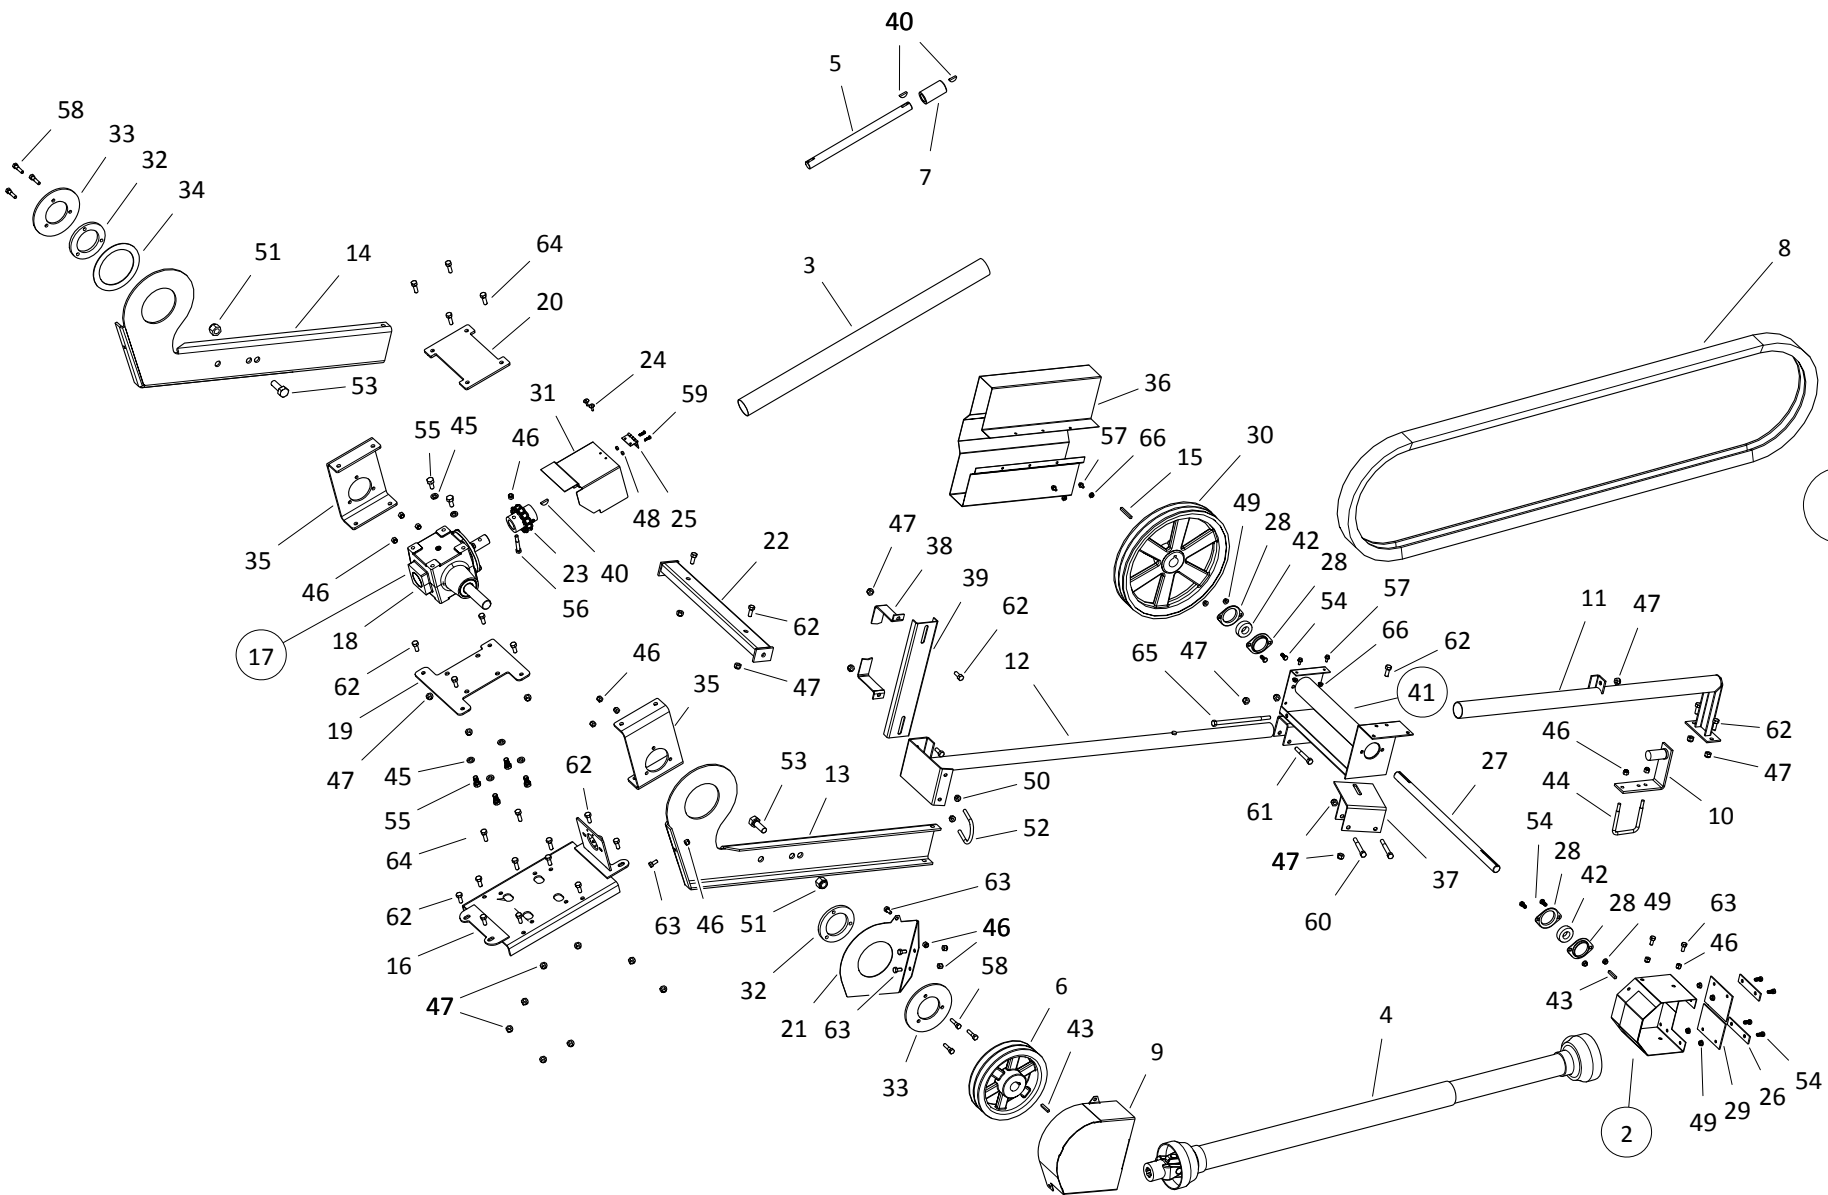

PTO-BD KIT, WRX 8-46 (A462YL)

PTO-BD KIT, WRX 8-46 (A462YL)

ITEM	PART NO.	DESCRIPTION
51	10-19601	3/4" NC NYLON LOCKNUT PLTD
52	200939	3/8" X 3" X 4-1/8" U-BOLT PLTD GR5
53	10-19592	3/4" X 2" NC BOLT GR 8 PLTD
54	10-19538	5/16" X 3/4" NC BOLT GR 2 PLTD
55	10-19231	1/2" X 1" NC BOLT GR 5 PLTD
56	10-19541	3/8" X 2-3/4" NC BOLT GR 2 PLTD
57	10-19537	1/4" X 1/2" HEX WSHR HEAD GR 5 PLTD
58	9900694	3/8" X 1-1/2" UNC HEX BOLT GR5 PLT
59	10-28656	#10 X 3/4 BOLT PLTD
60	10-19982	7/16" X 4" NC BOLT GR 5 PLTD
61	10-19546	7/16" X 3" NC BOLT GR 5 PLTD
62	10-19542	7/16" X 1" NC BOLT GR 5 PLTD
63	10-19540	3/8" X 3/4" NC BOLT GR 5 PLTD
64	10-18698	7/16" X 1-1/4" NC BOLT GR 8 PLTD
65	10-19548	BOLT 7/16" X 8"
66	10-19594	1/4" NC SERRATED FLANGE NUT PLTD