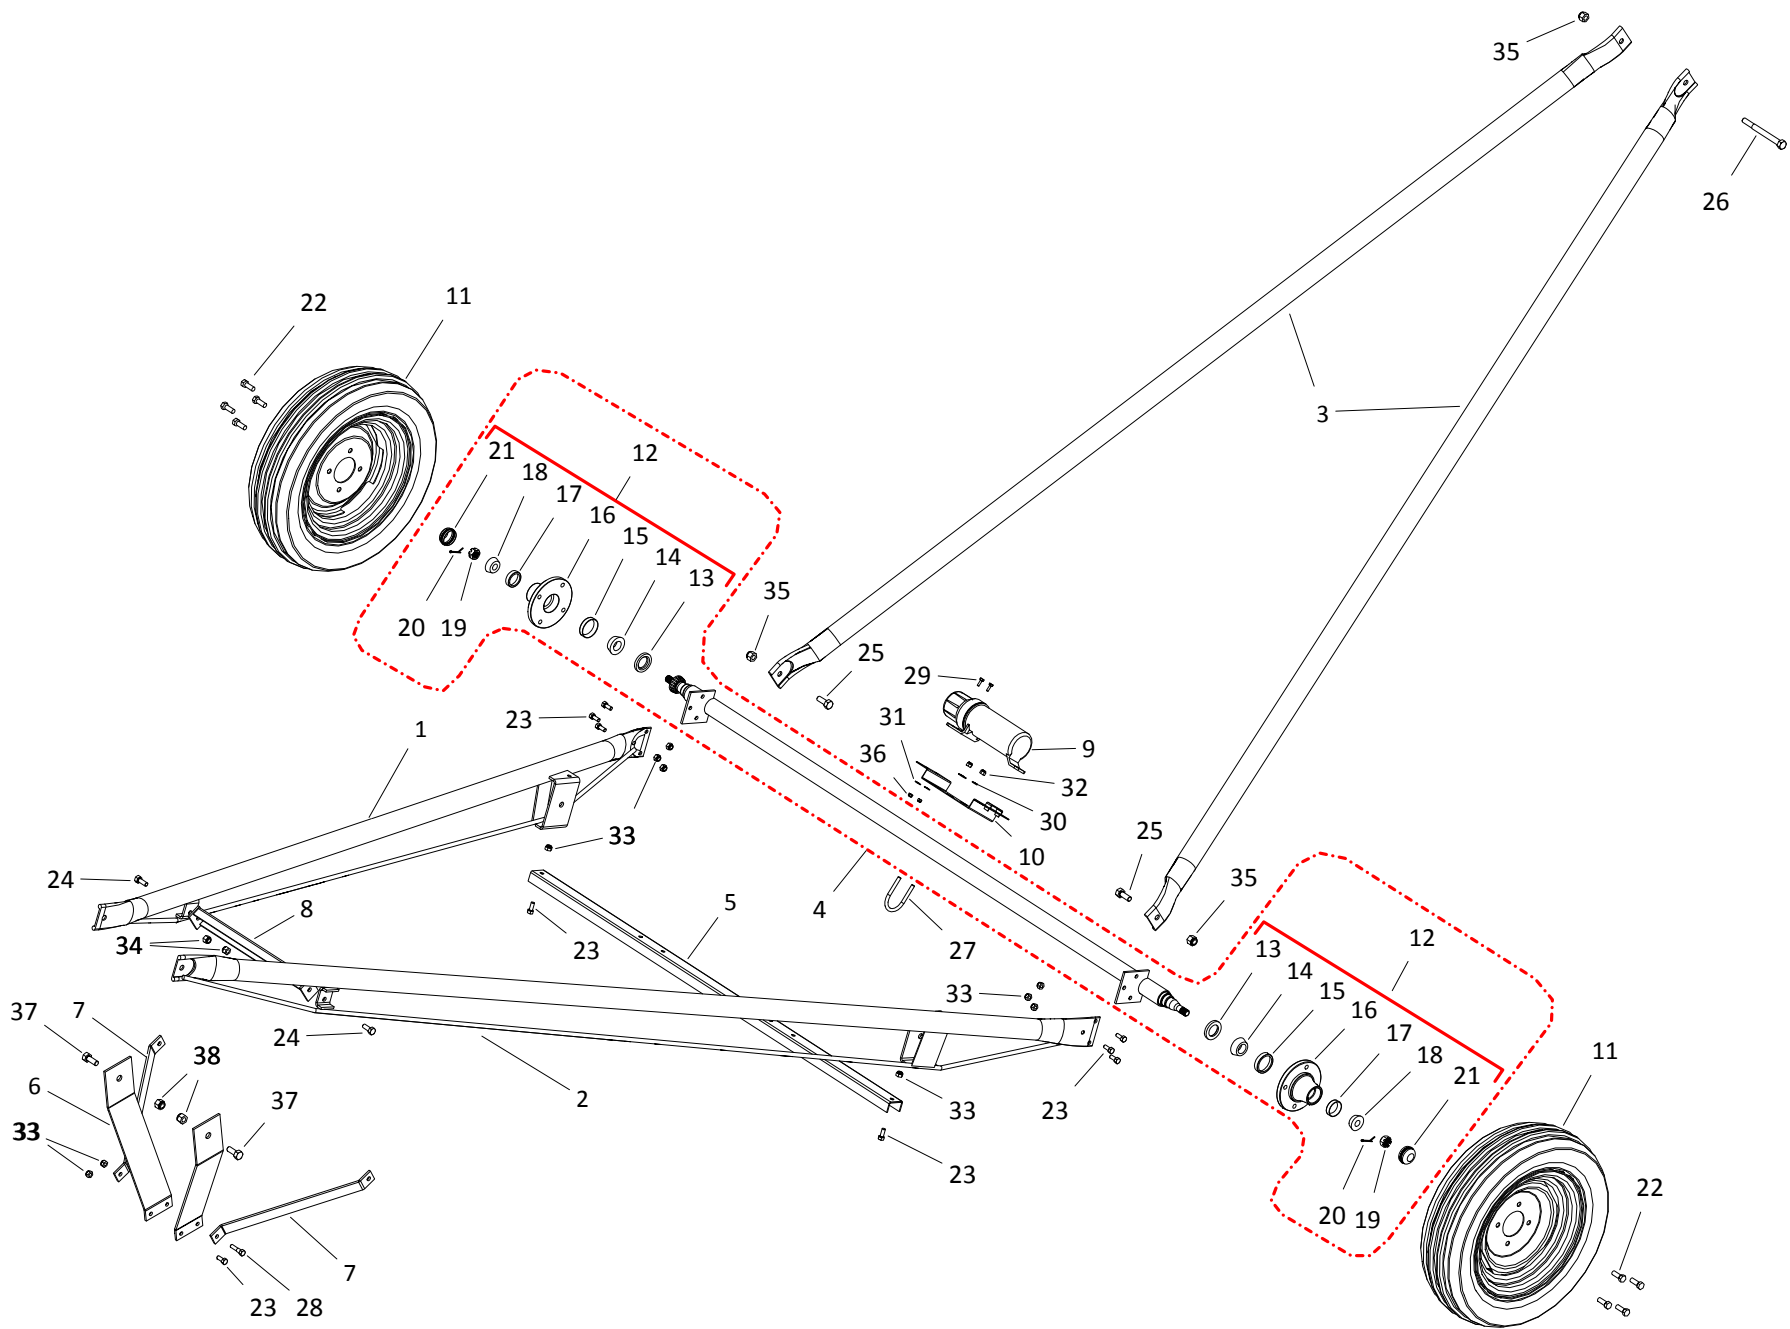

FRAME COMPONENTS, WRX 36 | 41

FRAME COMPONENTS, WRX 36 | 41

ITEM	PART NO.	DESCRIPTION
1	10-19350	LOWER LEFT FRAME TUBE
2	10-19351	LOWER RIGHT FRAME TUBE
3	10-19383	UPPER LIFT ARM TUBE
4	10-19338	AXLE ASSEMBLY
5	10-19374	CROSSMEMBER
6	10-18909	STABILIZER BRACKET
7	10-18916	STABILIZER BRACE
8	10-19637	SHORT CROSSMEMBER
9	10-29755	WATERPROOF PLASTIC MANUAL HOLDER
10	10-29798	MANUAL HOLDER MOUNT, WESTFIELD
11	10-21330	15 X 4.5 X 4 BOLT WHEEL ASSEMBLY
12	10-19467	REG HUB ASSEMBLY
13	10-19264	HUB SEAL
14	10-19265	CONE BEARING
15	10-19266	CUP
16	10-19267	REG HUB
17	10-19268	CUP
18	10-19269	BEARING CONE
19	10-19270	3/4" NF SLOTTED NUT PLAIN
20	10-19271	COTTER PIN 1/8 X 1-1/2 C.ZINC PLTD
21	10-19272	REGULAR DUST CAP
22	10-20565	1/2" X 1" WHEEL BOLT (BLACK)
23	10-19542	7/16" X 1" NC BOLT GR 5 PLTD
24	10-19589	BOLT 1/2" X 1-1/2"
25	10-19590	5/8" X 1-1/2" NC BOLT GR 8 PLTD
26	10-19591	5/8" X 6-1/2" NC BOLT GR 8 PLTD
27	10-19610	3/8" X 2-1/2" U-BOLT PLTD
28	10-19981	7/16" X 1-3/4" NC BOLT GR 8 PLTD
29	9900800	1/4" X 3/4" NC BOLT GR 5 PLTD
30	10-17392	3/8" FLAT WASHER PLTD
31	9900683	1/4" FLAT WASHER PLTD
32	10-17402	3/8" NC NYLON LOCKNUT PLTD
33	10-19598	7/16" NC NYLON LOCKNUT GR 2 PLTD
34	10-19599	1/2" NC NYLON LOCKNUT GR 2 PLTD
35	10-19600	5/8" NC NYLON LOCKNUT PLTD
36	10-28449	1/4" NC NYLON LOCKNUT PLTD
37	10-19592	3/4" X 2" NC BOLT GR 8 PLTD
38	10-19601	3/4" NC NYLON LOCKNUT PLTD