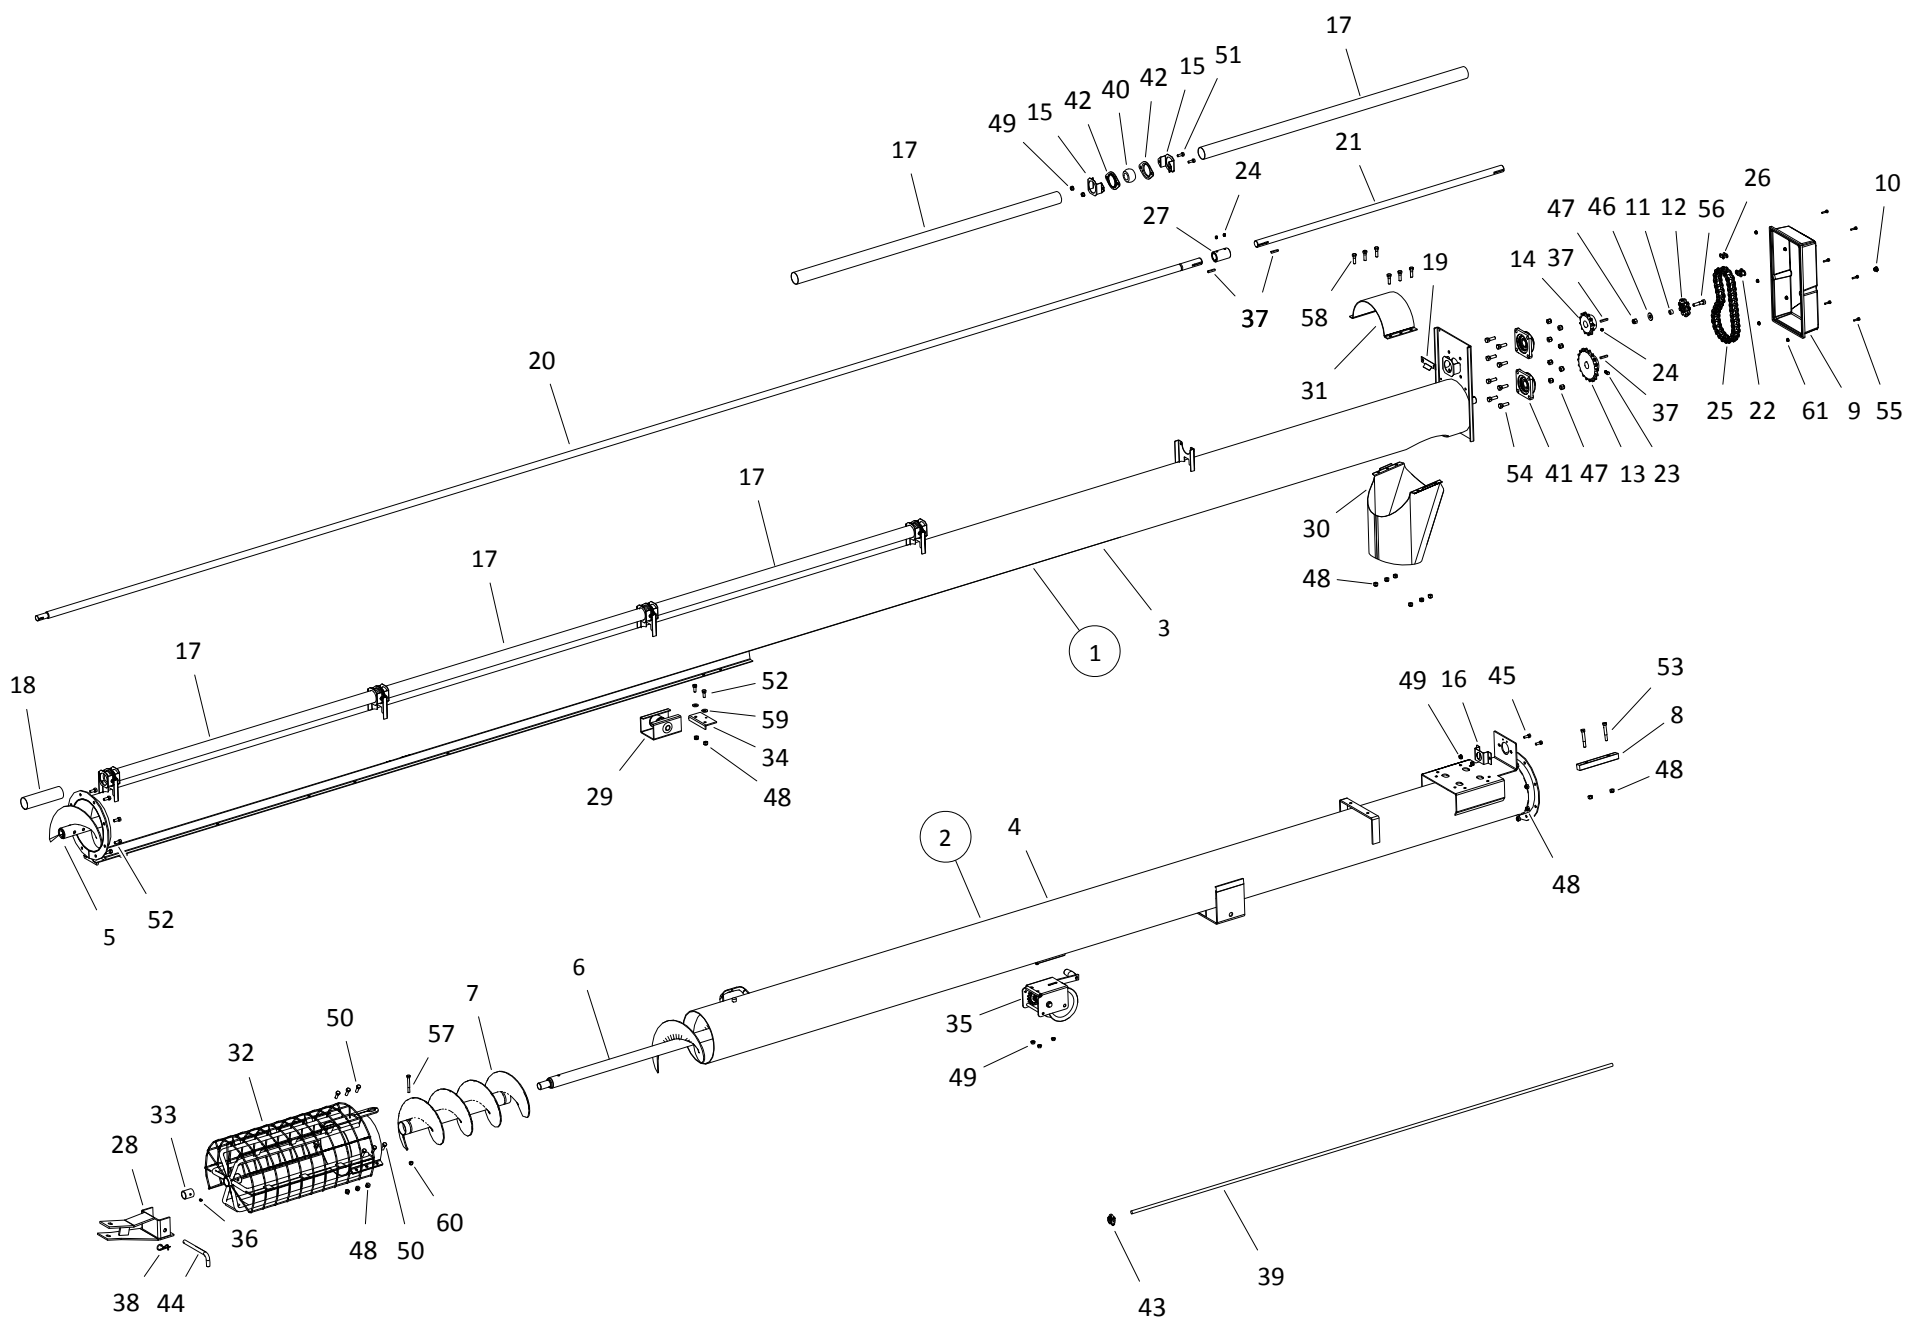

TUBE COMPONENTS, WRX 10-41

50

TUBE COMPONENTS, WRX 10-41

ITEM	PART NO.	DESCRIPTION
51	10-18955	3/8" X 1" NC BOLT GR 5 PLTD
52	10-19542	7/16" X 1" NC BOLT GR 5 PLTD
53	10-19546	7/16" X 3" NC BOLT GR 5 PLTD
54	10-19589	1/2" X 1-1/2" NC BOLT GR 8 PLTD
55	10-19988	1/4" X 1" NC BOLT GR 2 PLTD
56	9900560	1/2" X 2-1/4" NC BOLT GR 5 PLTD
57	10-27981	3/8" X 3" NC BOLT GR 5 PLTD
58	10-28744	7/16" X 1-1/2" NC BOLT GR 5 PLTD
59	10-17182	7/16 TRACK WASHER
60	10-17402	3/8" NC NYLON LOCKNUT PLTD
61	10-19594	1/4" NC SERRATED FLANGE NUT PLTD