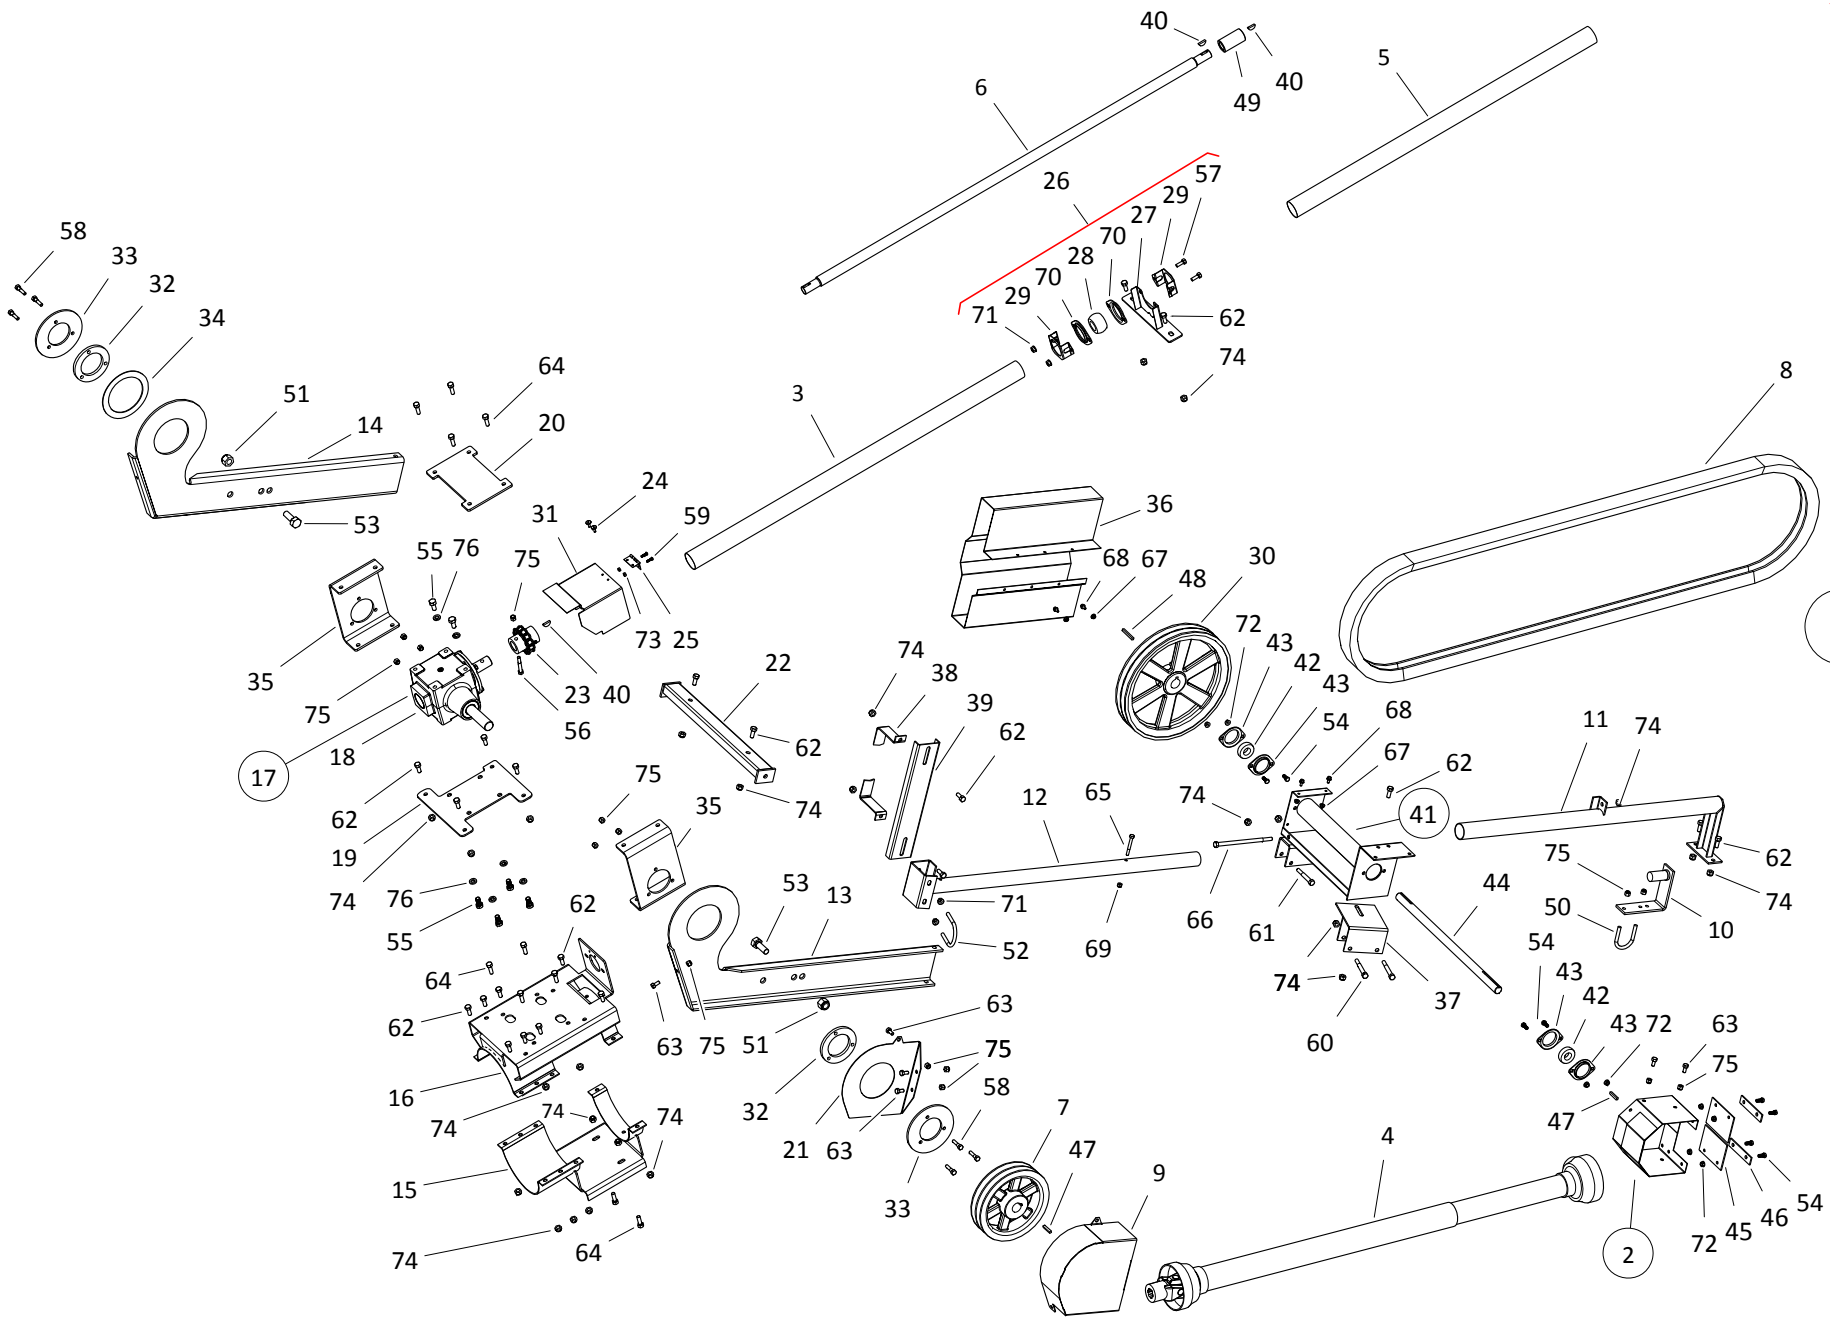

PTO-BD KIT, WRX 8-31 (A472YL)

PTO-BD KIT, WRX 8-31 (A472YL)

ITEM	PART NO.	DESCRIPTION
1	05-A472YL	WRX 8-31 BD KIT
2	10-17231	PTO SHIELD ASSM
3	200933YL	BD DS GUARD, 48-1/4", YL
4	10-19520	222-16174 DRIVELINE (RED)
5	10-23247	LOWER DS GUARD 43-7/8"
6	200999	BD DRIVESHAFT
7	10-29946	7.7" X 1-1/4" DOUBLE B GROOVE PLY
8	10-27953	B160 BELT
9	201232RD	BELT DRIVE GUARD ASSY
10	200997RD	PTO SADDLE BRACKET
11	200990RD	BD SUPPORT TUBE, OUTER
12	200989RD	BD SUPPORT TUBE, INNER
13	200962RD	FRAME EXTENSION, RH
14	200961RD	FRAME EXTENSION, LH
15	200954RD	BD CLAMP MOUNT BRACKET
16	200953RD	BD GEARBOX BRACKET
17	200938RD	GEARBOX ASSEMBLY
18	10-29676	GEARBOX (W. HEART RED)
19	200928RD	GEARBOX MOUNT PLATE
20	200931RD	GEARBOX TOP PLATE
21	200930RD	BELT DRIVE GUARD, BOTTOM COVER
22	10-18914	SHORT CROSSMEMBER
23	10-19674	CHAIN COUPLER
24	10-18185	ASF\0621 RIVET (LARGE FLANGE)
25	10-18188	2 BUTT HINGE, PLATED
26	200996RD	BEARING BRKT MOUNT ASSY
27	200995RD	BEARING BRACKET MOUNT
28	10-18691	WOOD BEARING
29	10-23250WH	FLANGE BEARING HANGER BRACKET
30	10-18533	15" X 1" DOUBLE B GROOVE PULLEY
31	10-24076	CHAIN COUPLER GUARD, ASSY
32	10-24016	FRAME, LWR ARM BOLT PLATE, SMALL
33	10-24015	FRAME, LWR ARM BOLT PLATE, LARGE
34	10-24014	SPACER, LWR FRAME
35	10-24012	BRKT, GB LOWER FRAME CONNECT
36	10-19655	SHIELD, 15" BD PULLEY
37	10-19646	BD SLIDING BRACKET
38	10-19639	BELT GUIDE BRACKET
39	10-19638	BD BELT GUIDE CHANNEL
40	10-19224	1/4" X 1" WOODRUFF KEY PLAIN
41	10-17246	JACKSHAFT ASSM
42	10-18817	EFH205-16 BEARING
43	10-18694	T52MST ZP FLANGE PLATED FINISH
44	10-19649	JACKSHAFT
45	10-17229	3-1/2" X 5" X 1/8" 2 PLY BELT
46	10-18878	4-3/4 STRAP
47	10-19606	KEY, 1/4" X 1-1/2" SQ 700615
48	10-17854	BD KEY
49	10-19119	SLEEVE COUPLER
50	10-19609	3/8" X 2" U-BOLT PLTD