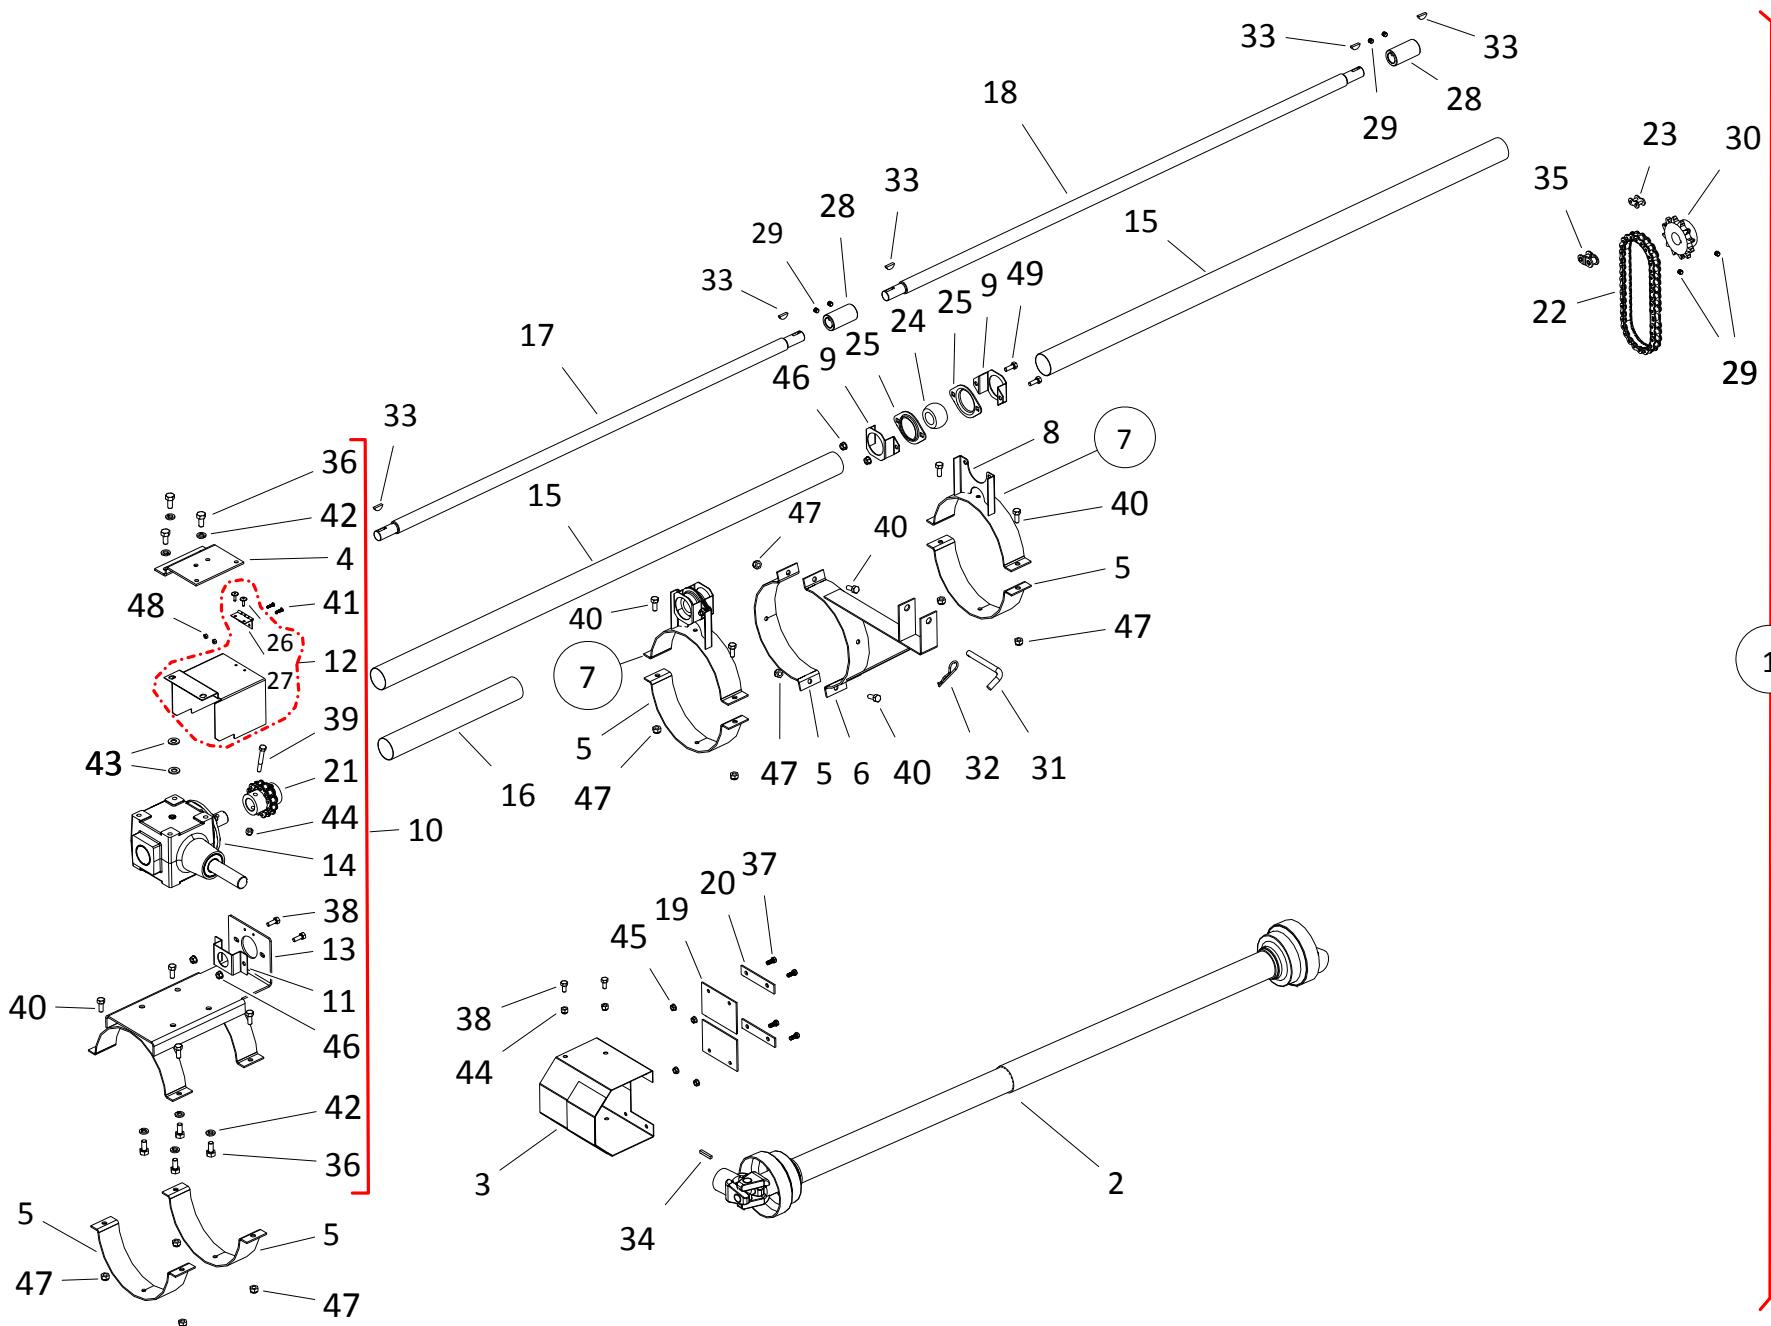

PTO-SD KIT, WRX 10-51 (A424)

PTO-SD KIT, WRX 10-51 (A424)

ITEM	PART NO.	DESCRIPTION
1	05-A424	WRX100-51 SD KIT
2	10-19806	PTO SHAFT, YELLOW END (60")
3	10-17232	PTO SHIELD ASSM
4	200457RD	WRX PTO SHIELD MOUNT BRACKET
5	10-19801	CLAMP, W100 HALF
6	10-19804	SADDLE, W100 SD
7	10-24325	CLAMP-ON BEARING MNT ASSY, 10"
8	10-24324	CLAMP-ON BEARING MNT, 10"
9	10-23250WH	FLANGE BEARING HANGER BRACKET
10	10-24327	CLAMP-ON GB ASSY, 10"
11	10-23268	DS GUARD HANGER BRKT, LWR
12	10-24076	CHAIN COUPLER GUARD, ASSY
13	10-24326	CLAMP-ON GB MNT, 10"
14	10-29676	GEARBOX
15	10-23614	UPPER DS GUARD, 57-3/4"
16	200504YL	SD DS GUARD, 16-3/8"
17	10-19629	BD DRIVESHAFT
18	10-24381	WRX100 SD DS, 5'
19	10-17229	RUBBER BELT
20	10-18878	4-3/4 STRAP
21	10-19674	C6012 CHAIN COUPLER #10293
22	201004	#80H X 27P CHAIN CONNECT & HALF LNK
23	10-19323	#80 CONNECTOR LINK (HEAVY)
24	10-18691	1-1/4 WOOD BEARING
25	10-18695	1-1/4" FLANGE, 2-HOLE
26	10-18185	LARGE FLANGE RIVET
27	10-18188	2 BUTT HINGE, PLATED
28	10-19119	DRIVESHAFT CONNECTR
29	10-19225	SETSCREW, 3/8" UNC X 3/8" REGULAR
30	10-23180	80B12 X 1-1/4 SPROCKET
31	10-19648	SADDLE PIN
32	10-19463	210 HITCH PIN
33	10-19224	1/4" X 1" WOODRUFF KEY
34	10-19606	1/4" X 1-1/2" SQUARE KEY
35	10-17400	#80HR OFFSET LINK(HEAVY)
36	10-19231	1/2" X 1" NC BOLT GR 5 PLTD
37	10-19538	5/16" X 3/4" NC BOLT GR 2 PLTD
38	10-19540	3/8" X 3/4" NC BOLT GR 5 PLTD
39	10-19541	3/8" X 2-3/4" NC BOLT GR 2 PLTD
40	10-19542	7/16" X 1" NC BOLT GR 5 PLTD
41	10-28656	#10 X 3/4 BOLT PLTD
42	10-19605	1/2" LOCK WASHER PLTD
43	10-22137	1-1/16 X 17/32 X 3/32 WASHER PLATED
44	10-17402	3/8" NC NYLON LOCKNUT PLTD
45	10-19595	5/16" NC SERRATED FLANGE NUT PLTD
46	10-19596	3/8" SERRATED FLANGE NUT
47	10-19598	7/16" NC NYLON LOCKNUT GR 2 PLTD
48	10-28657	#10 NYLON LOCKNUT PLTD
49	10-18955	3/8" X 1" NC BOLT GR 5 PLTD