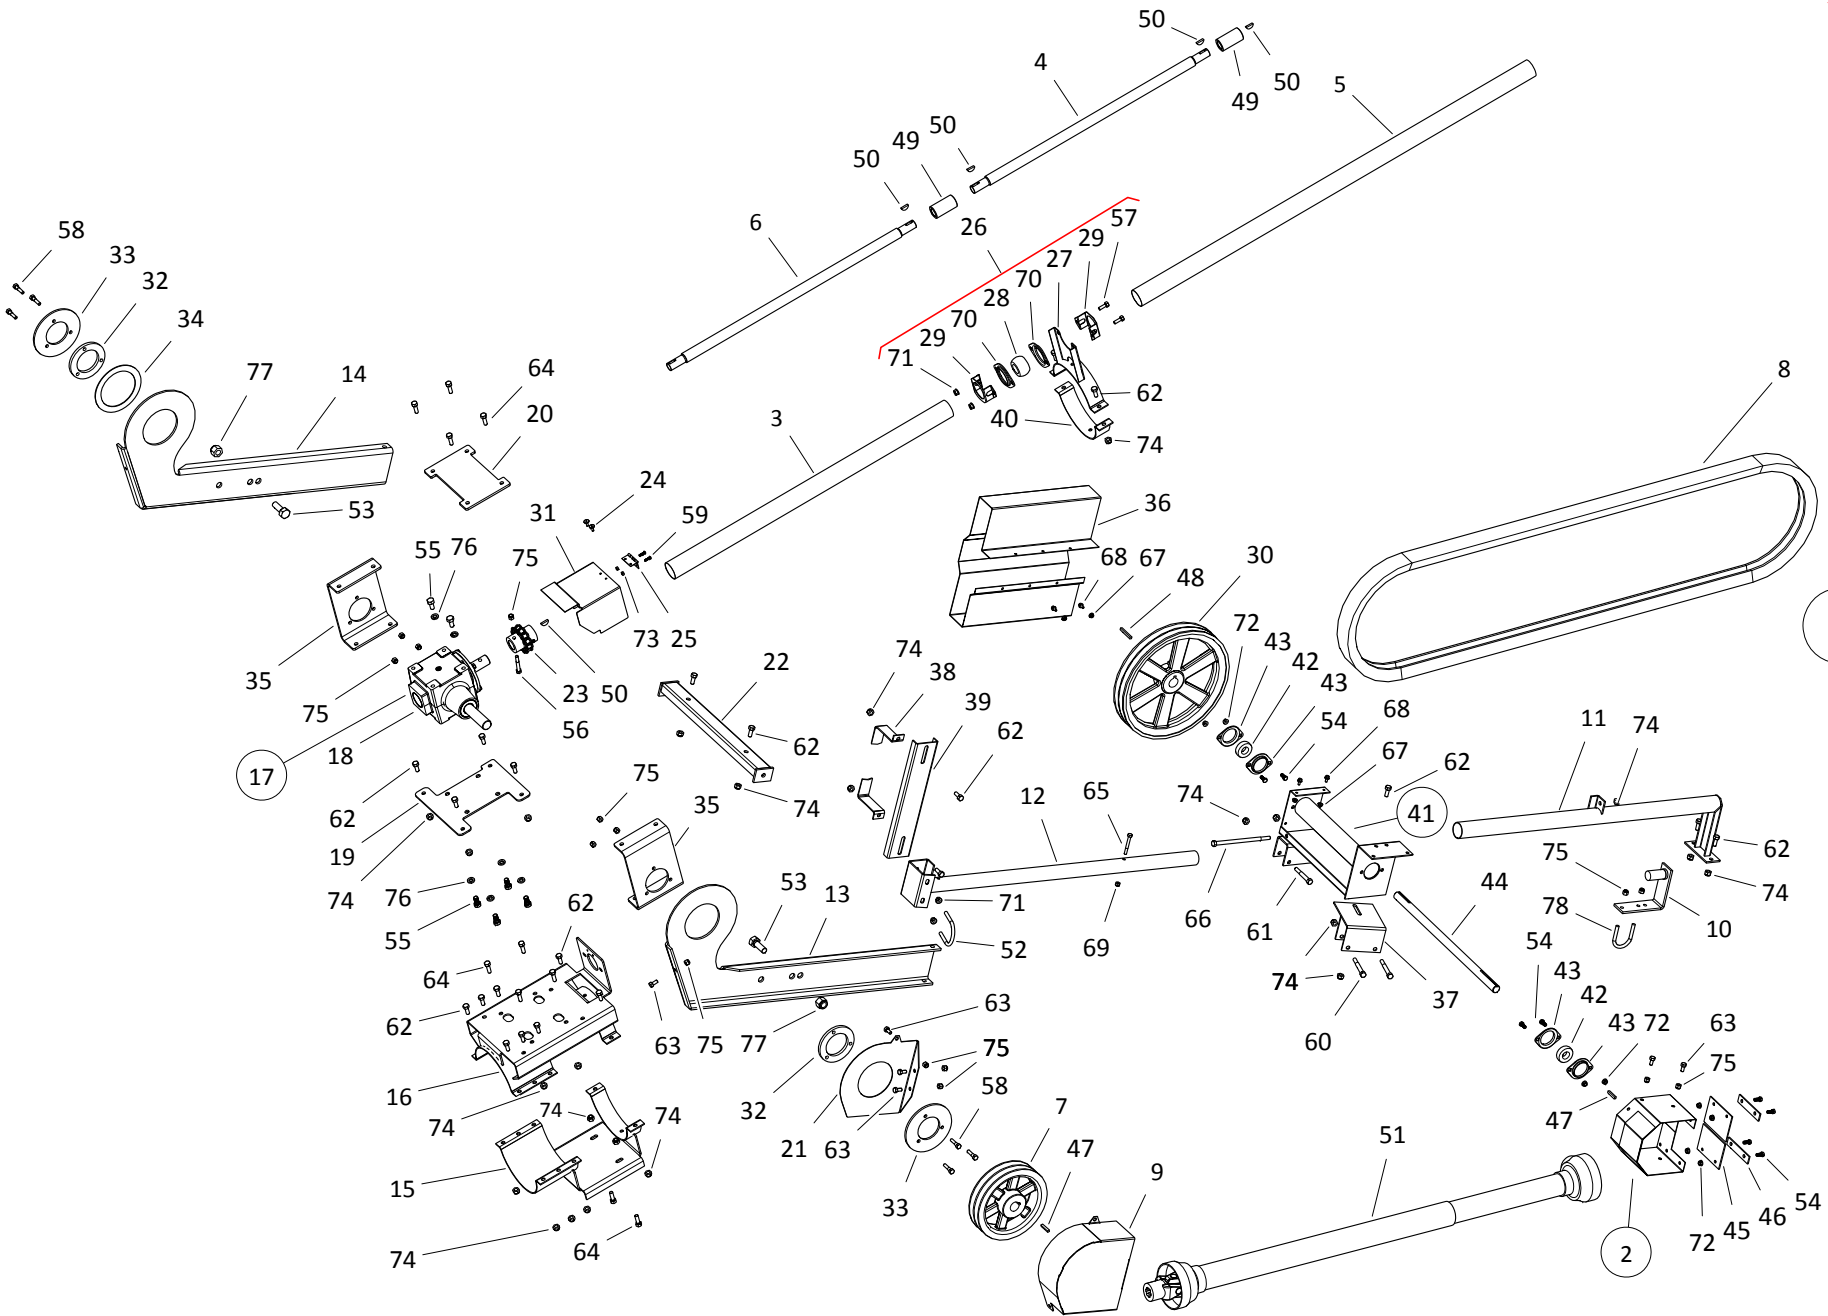

PTO-BD KIT, WRX 10-36 (A464YL)

1

PTO-BD KIT, WRX 10-36 (A464YL)

ITEM	PART NO.	DESCRIPTION
51	10-19520	222-16174 DRIVELINE (RED)
52	10-19610	3/8" X 2-1/2" U-BOLT PLTD
53	10-19592	3/4" X 2" NC BOLT GR 8 PLTD
54	10-19538	5/16" X 3/4" NC BOLT GR 2 PLTD
55	10-19231	1/2" X 1" NC BOLT GR 5 PLTD
56	10-19541	3/8" X 2-3/4" NC BOLT GR 2 PLTD
57	10-18955	3/8" X 1" NC BOLT GR 5 PLTD
58	9900694	3/8" X 1-1/2" UNC HEX BOLT GR5 PLT
59	10-28656	#10 X 3/4 BOLT PLTD
60	10-19547	7/16" X 3-1/2" NC BOLT GR 5 PLTD
61	10-19546	7/16" X 3" NC BOLT GR 5 PLTD
62	10-19542	7/16" X 1" NC BOLT GR 5 PLTD
63	10-19540	3/8" X 3/4" NC BOLT GR 5 PLTD
64	10-18698	7/16" X 1-1/4" NC BOLT GR 8 PLTD
65	10-17631	5/16" X 2-1/2" NC BOLT GR 2 PLTD
66	10-19548	BOLT 7/16" X 8"
67	10-19594	1/4" NC SERRATED FLANGE NUT PLTD
68	10-19537	1/4" X 1/2" HEX WSHR HEAD GR 5 PLTD
69	10-19980	5/16" NC NYLON LOCKNUT PLTD
70	10-18695	62MST ZP FLANGE PLATED FINISH
71	10-19596	3/8" NC SERRATED FLANGE NUT PLTD
72	10-19595	5/16" NC SERRATED FLANGE NUT PLTD
73	10-28657	#10 NYLON LOCKNUT PLTD
74	10-19598	7/16" NC NYLON LOCKNUT GR 2 PLTD
75	10-17402	3/8" NC NYLON LOCKNUT PLTD
76	10-19605	1/2" LOCK WASHER PLTD
77	10-19601	3/4" NC NYLON LOCKNUT PLTD
78	10-19609	3/8" X 2" U-BOLT PLTD