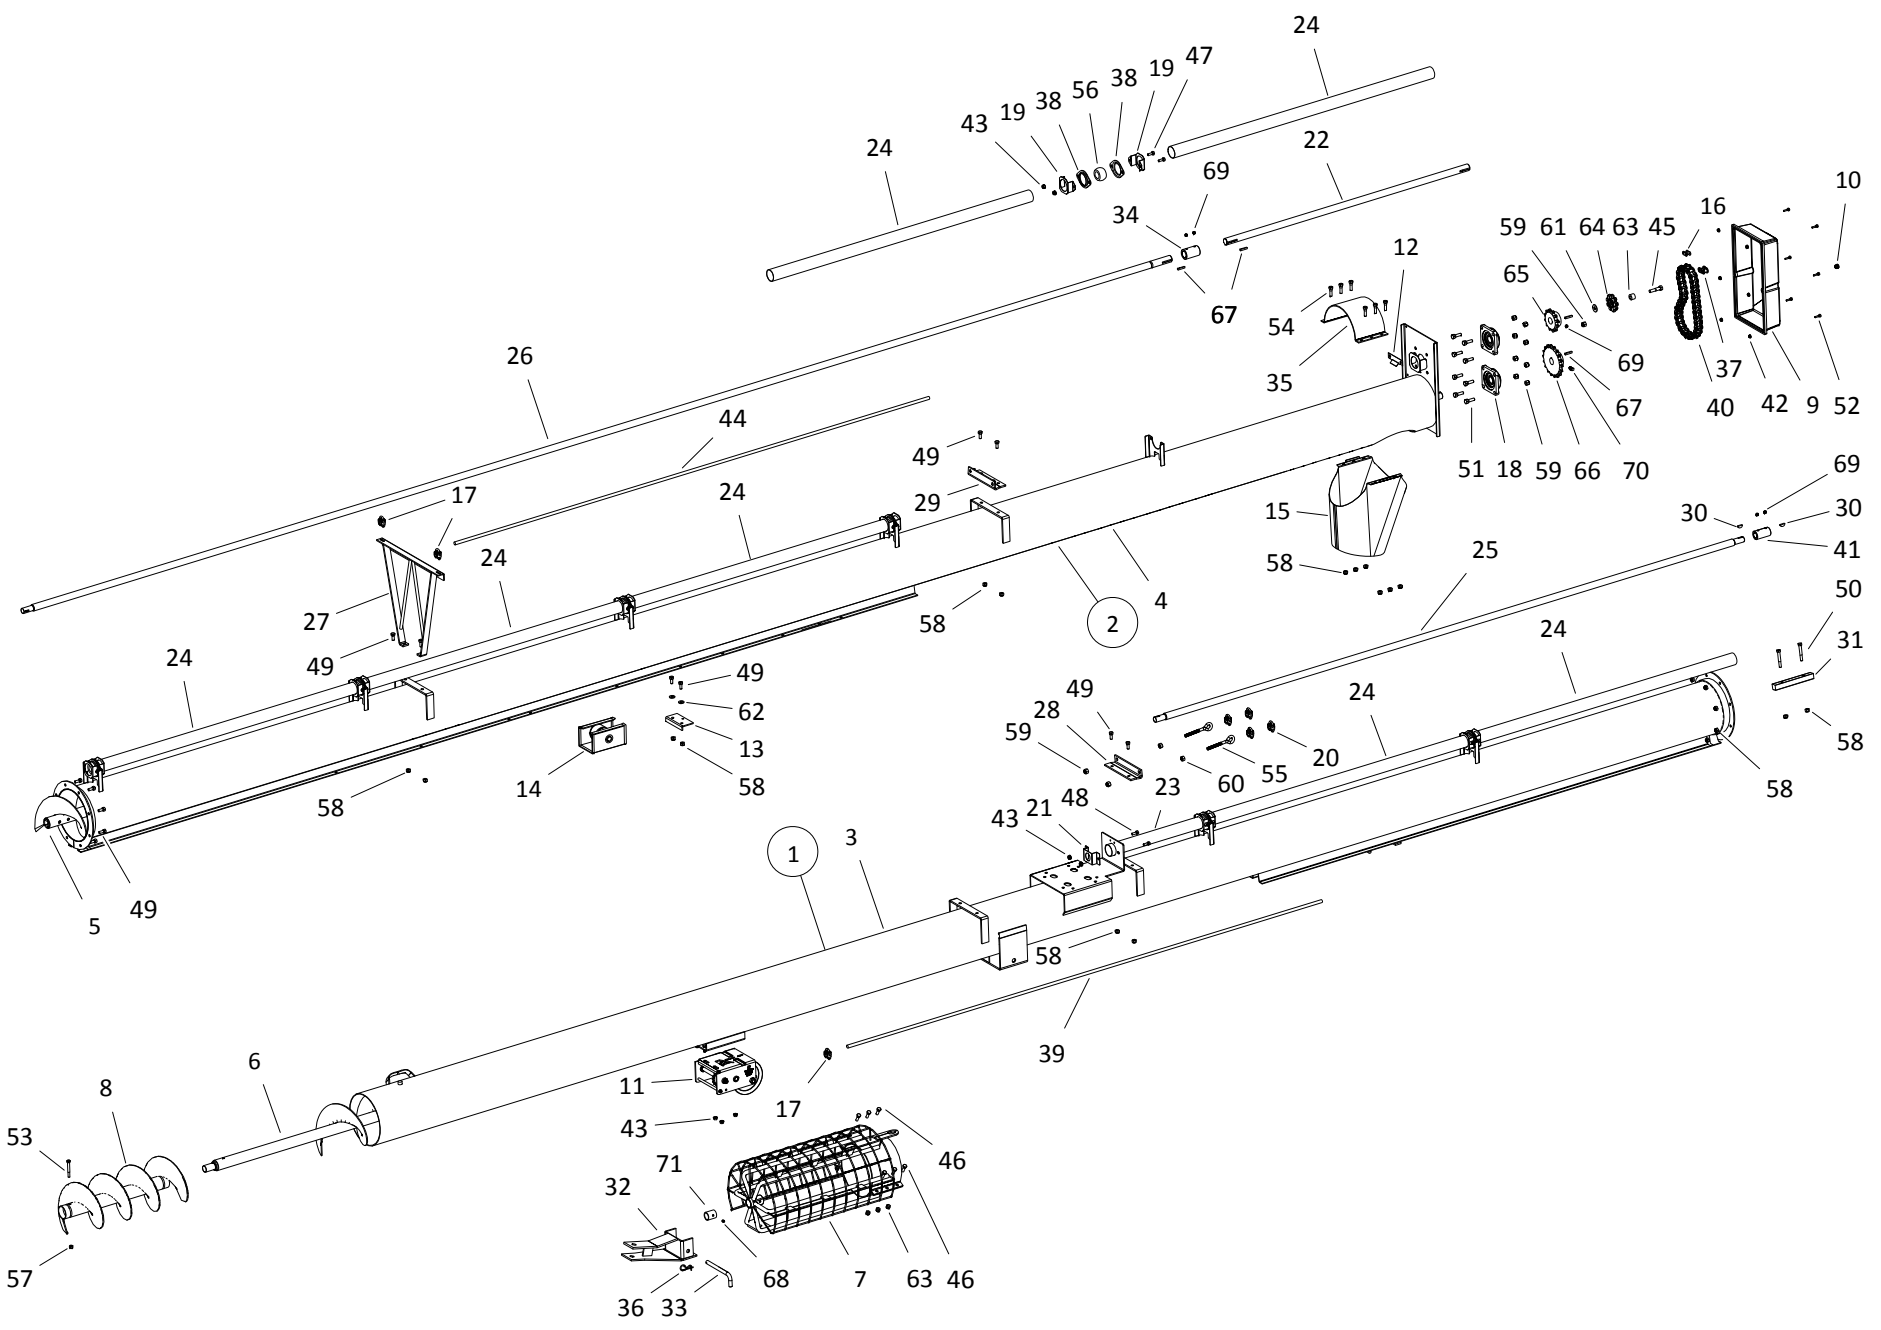

TUBE COMPONENTS, WRX 10-51

TUBE COMPONENTS, WRX 10-51

ITEM	PART NO.	DESCRIPTION
1	200492YL	LOWER TUBE BUNDLE
2	10-23950	UPPER TUBE BDL
3	200491YL	LWR TUBE ONLY
4	10-23949	UPPER TUBE ONLY
5	10-23183	10" UPPER FLIGHT
6	10-23189	LWR FLT W/INTK FLT
7	10-29738	INTAKE W/SHIELD,BUSH
8	10-17535	INTAKE FLIGHT
9	10-17160	OIL COVER, HEAD
10	10-17179	3/8 OIL BATH PLUG
11	10-19569	WINCH AND HANDLE
12	10-23617	SHIELD STOP, UPPER
13	10-18762	TRACK STOP
14	10-17203	TRACK SHOE
15	200568RD	MKX/X10 2-PIECE SPOUT WELD'T
16	10-19323	#80 CONNECTOR LINK (HEAVY)
17	10-19147	1/4" CABLE CLAMP
18	10-19567	BEARING, 1-1/4 PILLOW
19	10-23250	FLANGE BEARING HANGER BRACKET
20	10-19333	5/16" CABLE CLAMP (YELLOW ZINC)
21	10-23268	DS GUARD HANGER BRKT, LWR
22	10-29736	UPPER SHORT DRIVESHAFT
23	10-23248	LOWER DS GUARD 20-7/8"
24	10-23614	UPPER DS GUARD, 57-3/4"
25	200501	LOWER DS WELD'T
26	10-23184	MIDDLE DS
27	10-19324	REGULAR TRUSS BRACKET
28	10-27960	TRUSS CABLE ANCHOR BT
29	10-27863	CABLE ANCHOR
30	10-19224	1/4" X 1" WOODRUFF KEY PLAIN
31	10-21690	FLIGHT CONNECTING SHAFT
32	10-17180	CLEVIS
33	10-17181	CLEVIS PIN
34	10-19770	DRIVESHAFT CONNECTOR, 1-1/4"
35	10-27235	10" HITCH RING
36	10-17383	3610 GRIP CLIP
37	10-17400	#80 HALF LINK (HEAVY)
38	10-18695	1-1/4" FLANGE, 2-HOLE
39	10-18824	WINCH CABLE
40	10-23185	CHAIN #80 X 31P W/CONN LINK (HEAVY)
41	10-19119	DRIVESHAFT CONNECTOR
42	10-19594	1/4" NC SERRATED FLANGE NUT PLTD
43	10-19596	3/8" SERRATED FLANGE NUT
44	10-18825	J46 TRUSS CABLE 4504070
45	9900560	1/2" X 2-1/4" NC BOLT GR 5 PLTD
46	10-18698	7/16" X 1-1/4" NC BOLT GR 8 PLTD
47	10-18955	3/8" X 1" NC BOLT GR 5 PLTD
48	10-19540	3/8" X 3/4" NC BOLT GR 5 PLTD
49	10-19542	7/16" X 1" NC BOLT GR 5 PLTD
50	10-19546	7/16" X 3" NC BOLT GR 5 PLTD