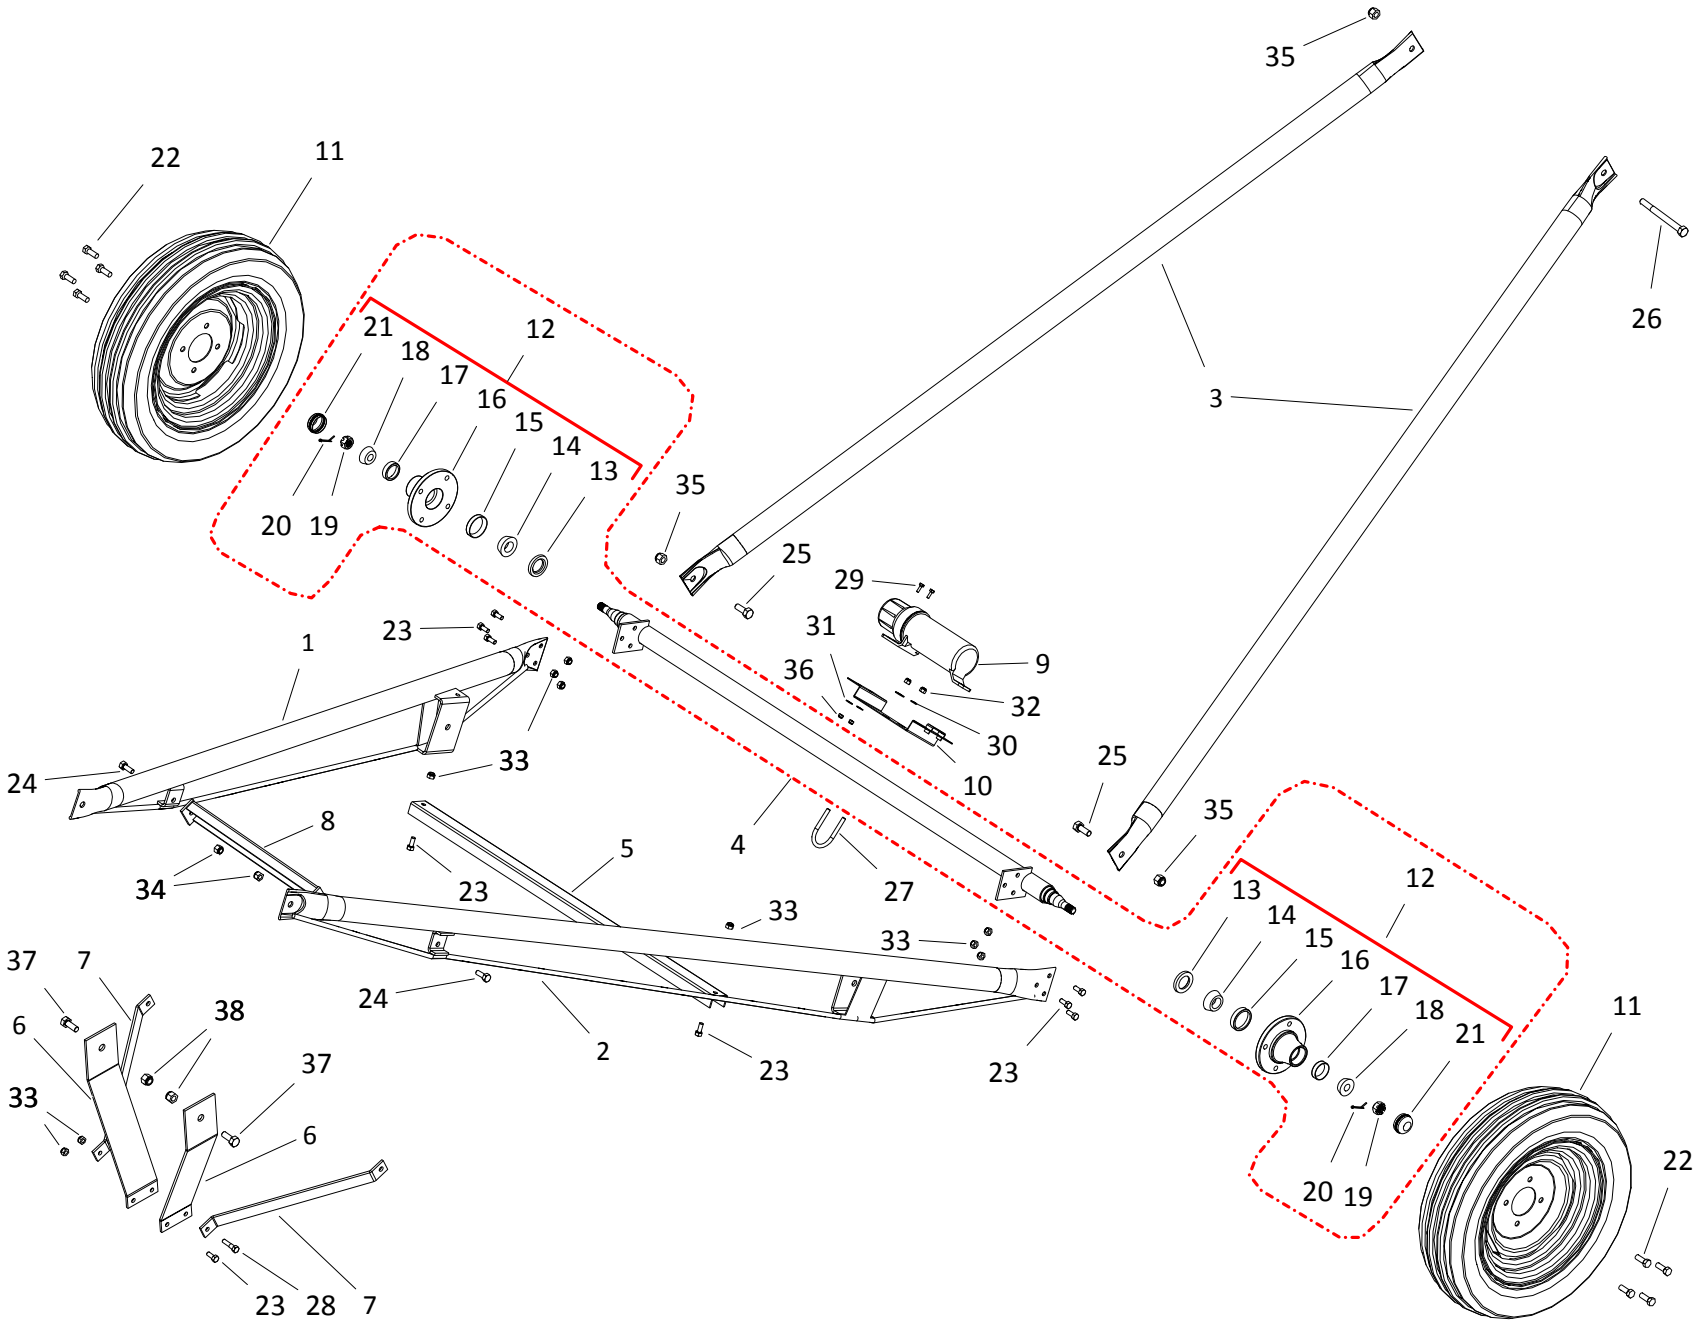

FRAME COMPONENTS, WRX 31

FRAME COMPONENTS, WRX 31

ITEM	PART NO.	DESCRIPTION
1	10-19784	LWR FRAME TUBE, LH
2	10-19785	LOWER FRAME TUBE, RH
3	10-19787	UPPER FRAME TUBE
4	10-19336	AXLE ASSEMBLY
5	10-19372	CROSSMEMBER
6	10-18909	STABILIZER BRACKET
7	10-18916	STABILIZER BRACE
8	10-19637	SHORT CROSSMEMBER
9	10-29755	WATERPROOF PLASTIC MANUAL HOLDER
10	10-29798	MANUAL HOLDER MOUNT, WESTFIELD
11	10-21330	15 X 4.5 X 4 BOLT WHEEL ASSEMBLY
12	10-19467	REG HUB ASSEMBLY
13	10-19264	HUB SEAL
14	10-19265	CONE BEARING
15	10-19266	CUP
16	10-19267	REG HUB
17	10-19268	CUP
18	10-19269	BEARING CONE
19	10-19270	3/4" NF SLOTTED NUT PLAIN
20	10-19271	COTTER PIN 1/8 X 1-1/2 C.ZINC PLTD
21	10-19272	REGULAR DUST CAP
22	10-20565	1/2" X 1" WHEEL BOLT (BLACK)
23	10-19542	7/16" X 1" NC BOLT GR 5 PLTD
24	10-19589	BOLT 1/2" X 1-1/2"
25	10-19590	5/8" X 1-1/2" NC BOLT GR 8 PLTD
26	10-19591	5/8" X 6-1/2" NC BOLT GR 8 PLTD
27	10-19610	3/8" X 2-1/2" U-BOLT PLTD
28	10-19981	7/16" X 1-3/4" NC BOLT GR 8 PLTD
29	9900800	1/4" X 3/4" NC BOLT GR 5 PLTD
30	10-17392	3/8" FLAT WASHER PLTD
31	9900683	1/4" FLAT WASHER PLTD
32	10-17402	3/8" NC NYLON LOCKNUT PLTD
33	10-19598	7/16" NC NYLON LOCKNUT GR 2 PLTD
34	10-19599	1/2" NC NYLON LOCKNUT GR 2 PLTD
35	10-19600	5/8" NC NYLON LOCKNUT PLTD
36	10-28449	1/4" NC NYLON LOCKNUT PLTD
37	10-19592	3/4" X 2" NC BOLT GR 8 PLTD
38	10-19601	3/4" NC NYLON LOCKNUT PLTD