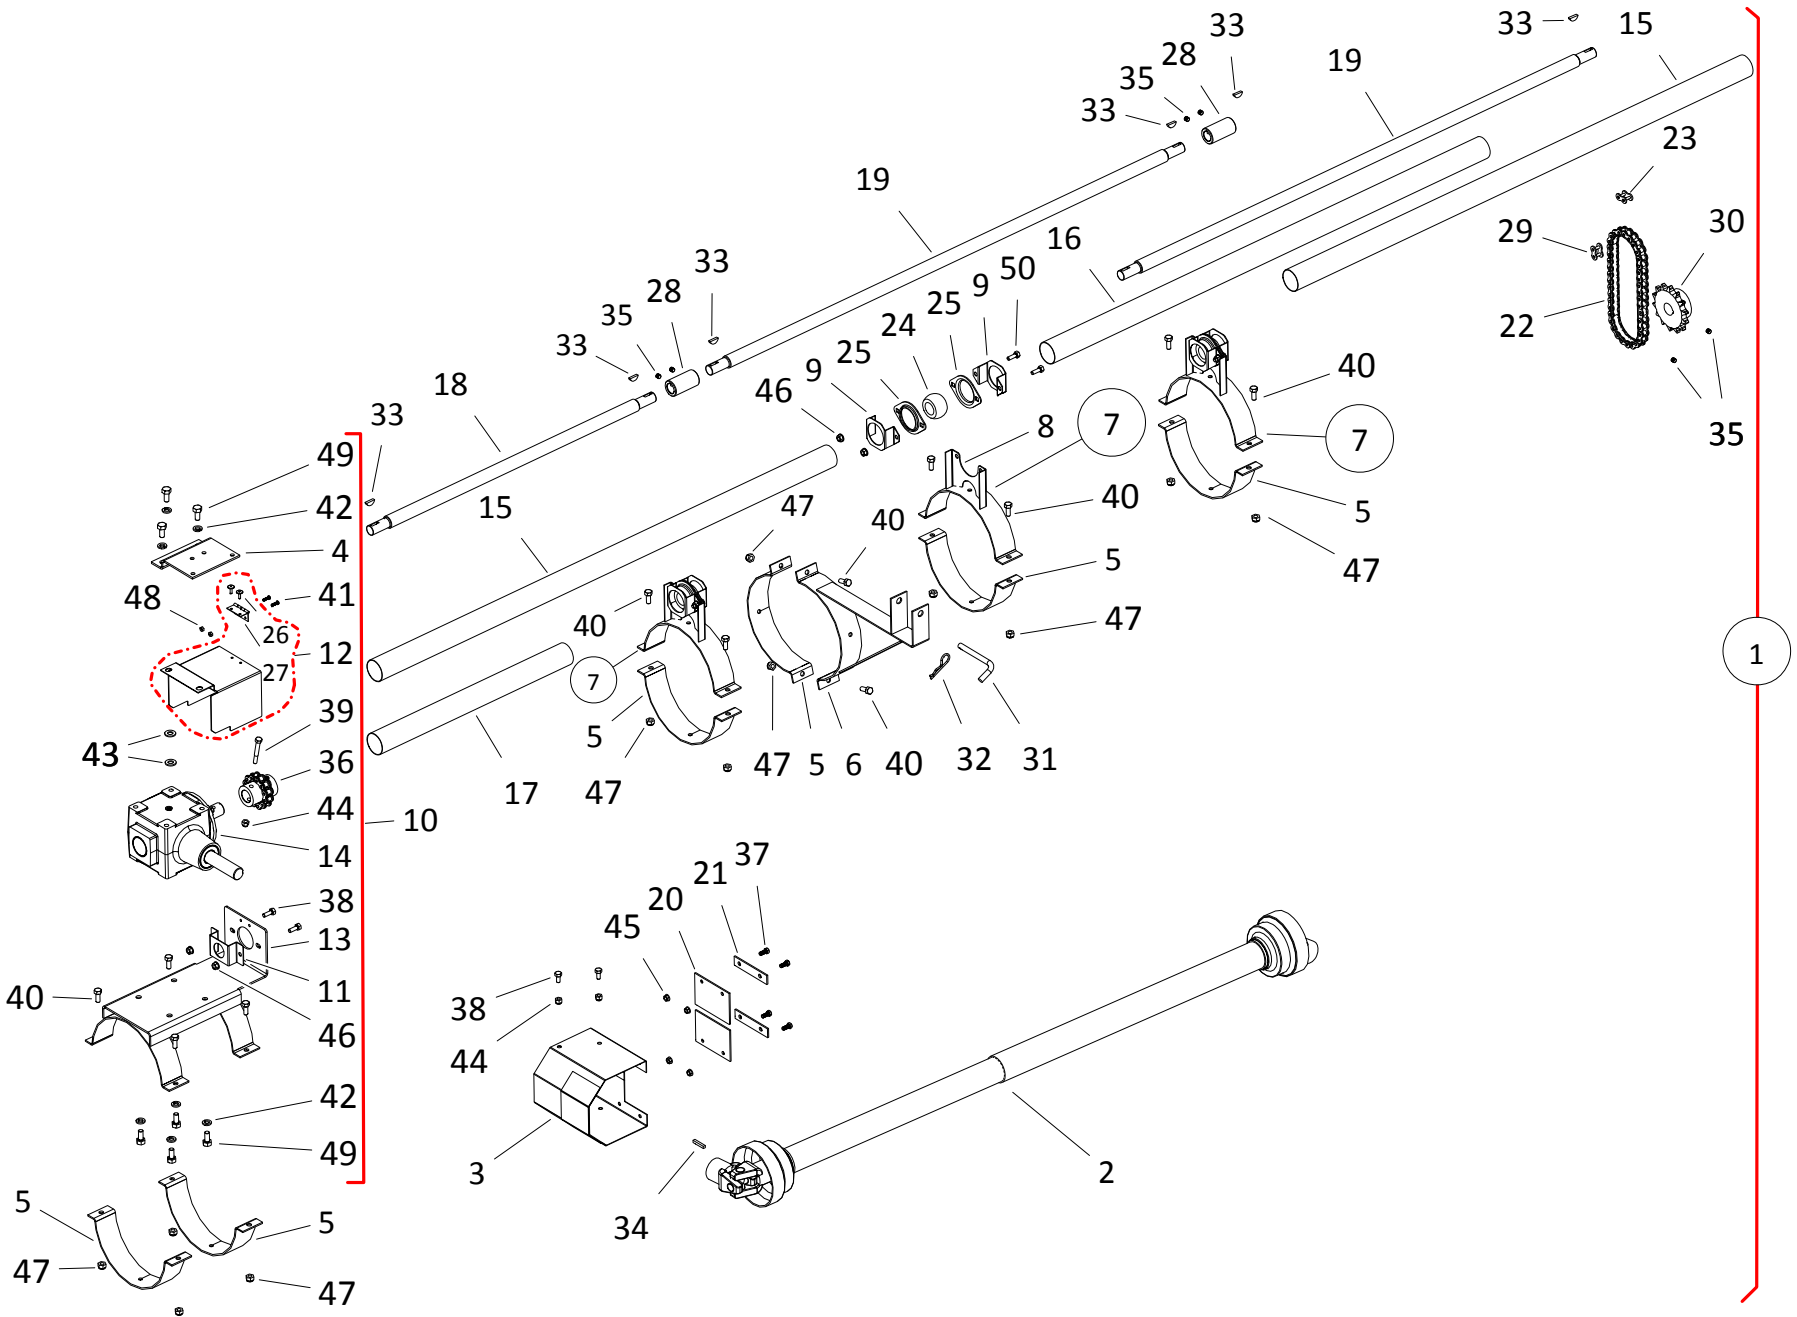

PTO-SD KIT, WRX 8-61 (A435)

ITEM	PART NO.	DESCRIPTION
1	05-A435	WRX80-61 SD KIT
2	10-19806	PTO SHAFT, YELLOW END (60")
3	10-17232	PTO SHIELD ASSM
4	200457RD	WRX PTO SHIELD MOUNT BRACKET
5	10-19460	CLAMP, W80 HALF
6	10-19461	SADDLE, W80 SD
7	200511RD	CLAMP-ON BEARING MNT ASSY, 8"
8	200510RD	CLAMP-ON BEARING MNT, 8"
9	10-23250WH	FLANGE BEARING HANGER BRACKET
10	200513RD	CLAMP-ON GB ASSY, 8"
11	10-23268	DS GUARD HANGER BRKT, LWR
12	10-24076	CHAIN COUPLER GUARD, ASSY
13	200512RD	CLAMP-ON GB MNT, 8"
14	10-29676	GEARBOX
15	10-23614	UPPER DS GUARD, 57-3/4"
16	200590YL	SD DRIVESHAFT GUARD, 55-1/4"
17	200506YL	SD DS GUARD, 24-1/4"
18	10-23231	LOWER DRIVESHAFT
19	10-24381	WRX100 SD DS, 5'
20	10-17229	RUBBER BELT
21	10-18878	4-3/4 STRAP
22	201004	#80 x 27P CHAIN CONNECT & HALF LINK
23	10-19323	#80 CONNECTOR LINK (HEAVY)
24	10-18691	1-1/4 WOOD BEARING
25	10-18695	1-1/4" FLANGE, 2-HOLE
26	10-18185	LARGE FLANGE RIVET
27	10-18188	2 BUTT HINGE, PLATED
28	10-19119	DRIVESHAFT CONNECTR
29	10-17400	#80HR OFFSET LINK (HEAVY)
30	200585	80B12 x 1 SPROCKET
31	10-19648	SADDLE PIN
32	10-19463	210 HITCH PIN
33	10-19224	1/4" X 1" WOODRUFF KEY
34	10-19606	1/4" X 1-1/2" SQUARE KEY
35	10-19225	SETSCREW, 3/8" UNC X 3/8" REGULAR
36	10-19674	C6012 CHAIN COUPLER #10293
37	10-19538	5/16" X 3/4" NC BOLT GR 2 PLTD
38	10-19540	3/8" X 3/4" NC BOLT GR 5 PLTD
39	10-19541	3/8" X 2-3/4" NC BOLT GR 2 PLTD
40	10-19542	7/16" X 1" NC BOLT GR 5 PLTD
41	10-28656	#10 X 3/4 BOLT PLTD
42	10-19605	1/2" LOCK WASHER PLTD
43	10-22137	1-1/16 X 17/32 X 3/32 WASHER PLATED
44	10-17402	3/8" NC NYLON LOCKNUT PLTD
45	10-19595	5/16" NC SERRATED FLANGE NUT PLTD
46	10-19596	3/8" SERRATED FLANGE NUT
47	10-19598	7/16" NC NYLON LOCKNUT GR 2 PLTD
48	10-28657	#10 NYLON LOCKNUT PLTD
49	10-19231	1/2" X 1" NC BOLT GR 5 PLTD
50	10-18955	3/8" X 1" NC BOLT GR 5 PLTD