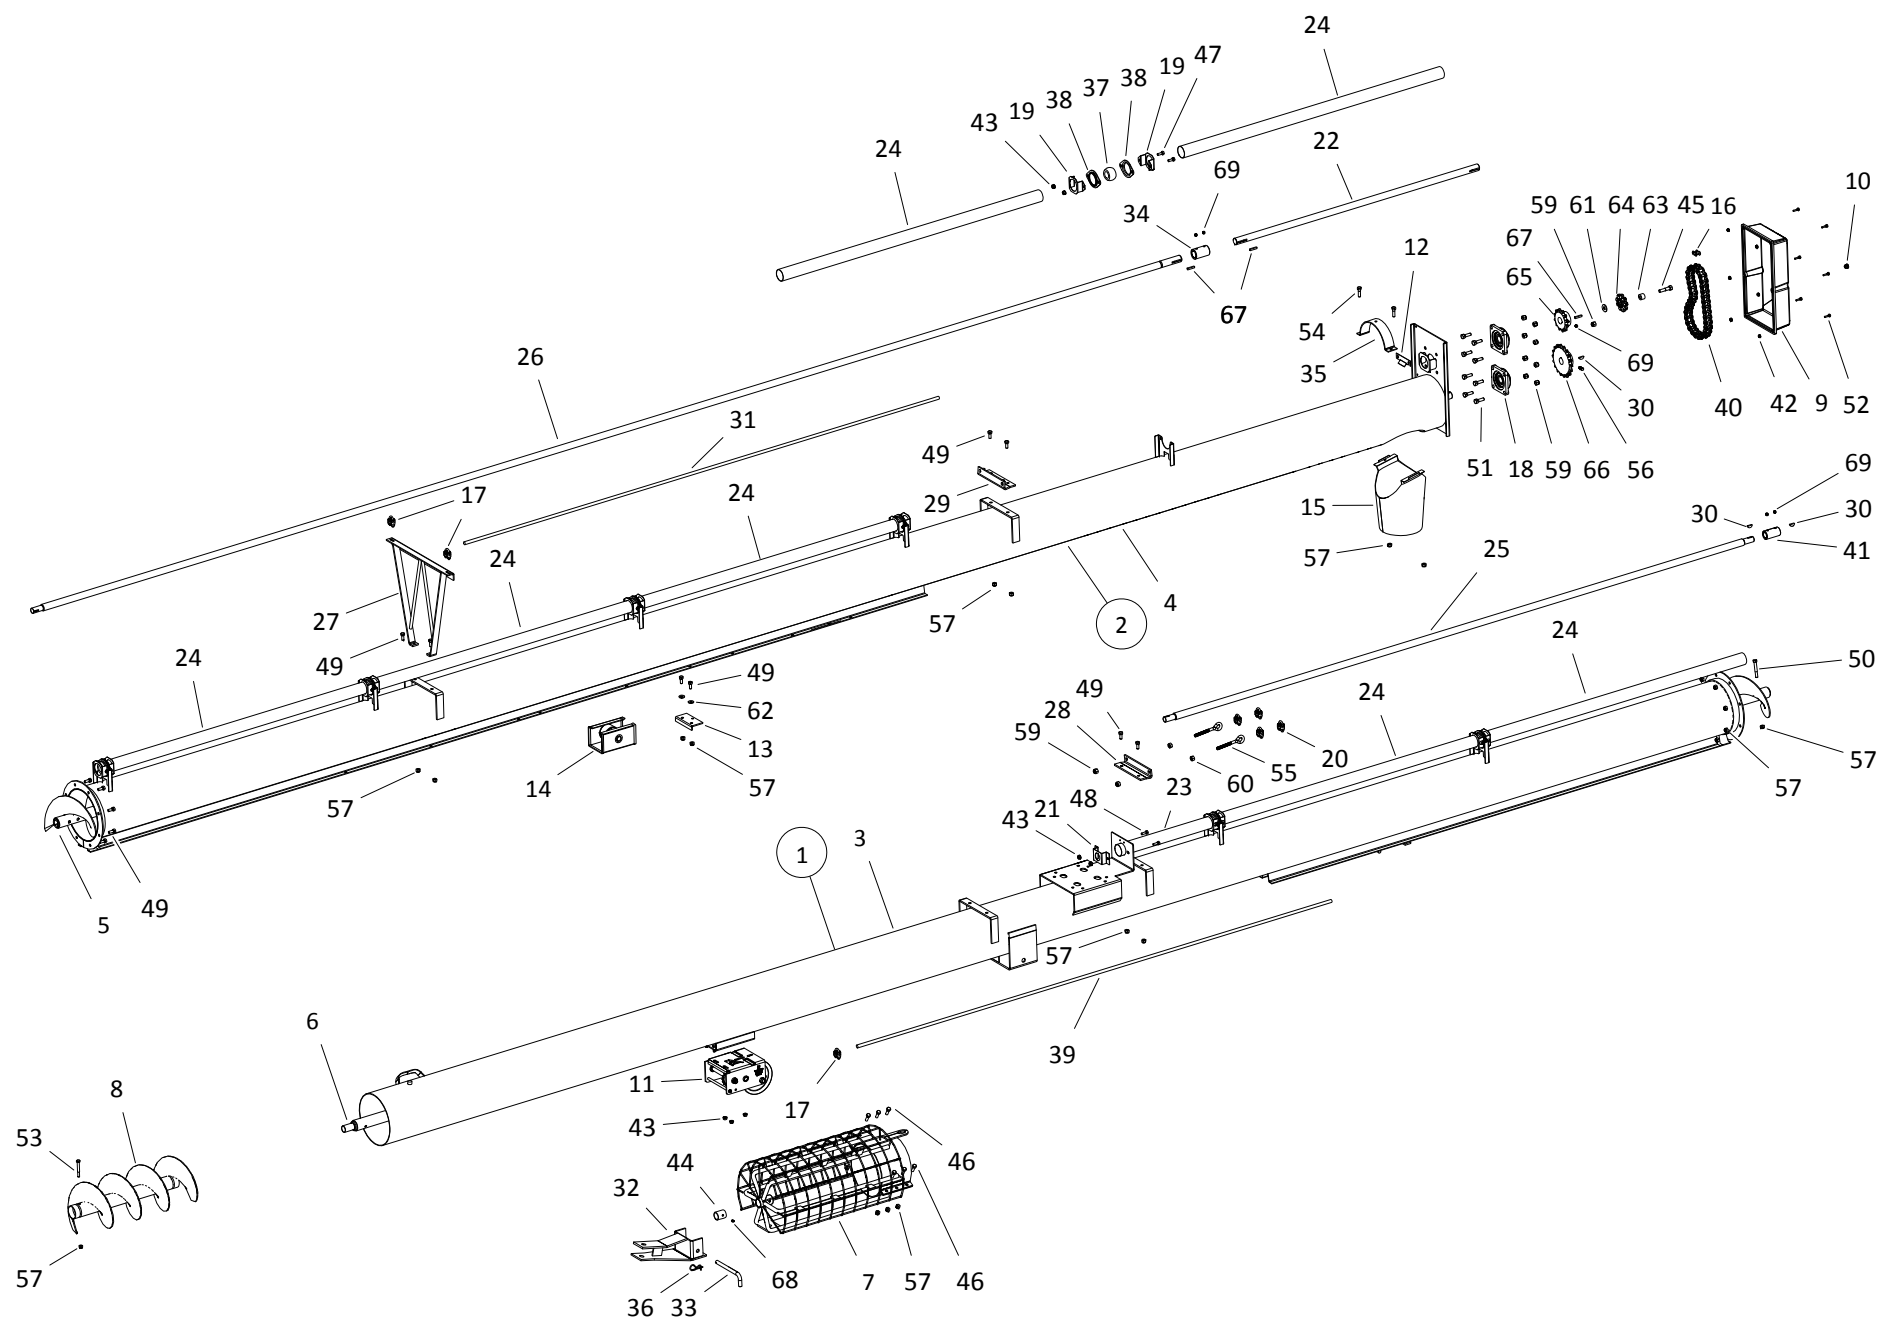

TUBE COMPONENTS, WRX 8-51

22

TUBE COMPONENTS, WRX 8-51

ITEM	PART NO.	DESCRIPTION
51	10-19589	1/2" X 1-1/2" NC BOLT GR 8 PLTD
52	10-19988	1/4" X 1" NC BOLT GR 2 PLTD
53	10-19546	7/16" X 3" NC BOLT GR 5 PLTD
54	10-28744	7/16" X 1-1/2" NC BOLT GR 5 PLTD
55	10-19331	1/2" EYE BOLT PLTD
56	10-29118	SETSCREW, 3/8" X 3/4" GR8 SQ HEAD
57	10-19598	7/16" NC NYLON LOCKNUT GR 2 PLTD
59	10-19599	1/2" NC NYLON LOCKNUT GR 2 PLTD
60	10-19602	1/2" NC HEX NUT PLTD
61	10-17401	1/2" FLAT WASHER PLTD
62	10-17182	7/16 TRACK WASHER
63	10-24382	IDLER SPROCKET SPACER
64	200477	80X9T 1/2 BORE IDLER SPROCKET
65	10-23180	80B12 X 1-1/4 SPROCKET
66	10-23181	80B18 X 1 SPROCKET
67	10-19606	KEY, 1/4" X 1-1/2" SQ
68	10-19222	GREASE FTG ZERK 1/4-28 SAE CZ PLTD
69	10-19225	SETSCREW, 3/8" UNC X 3/8" REGULAR