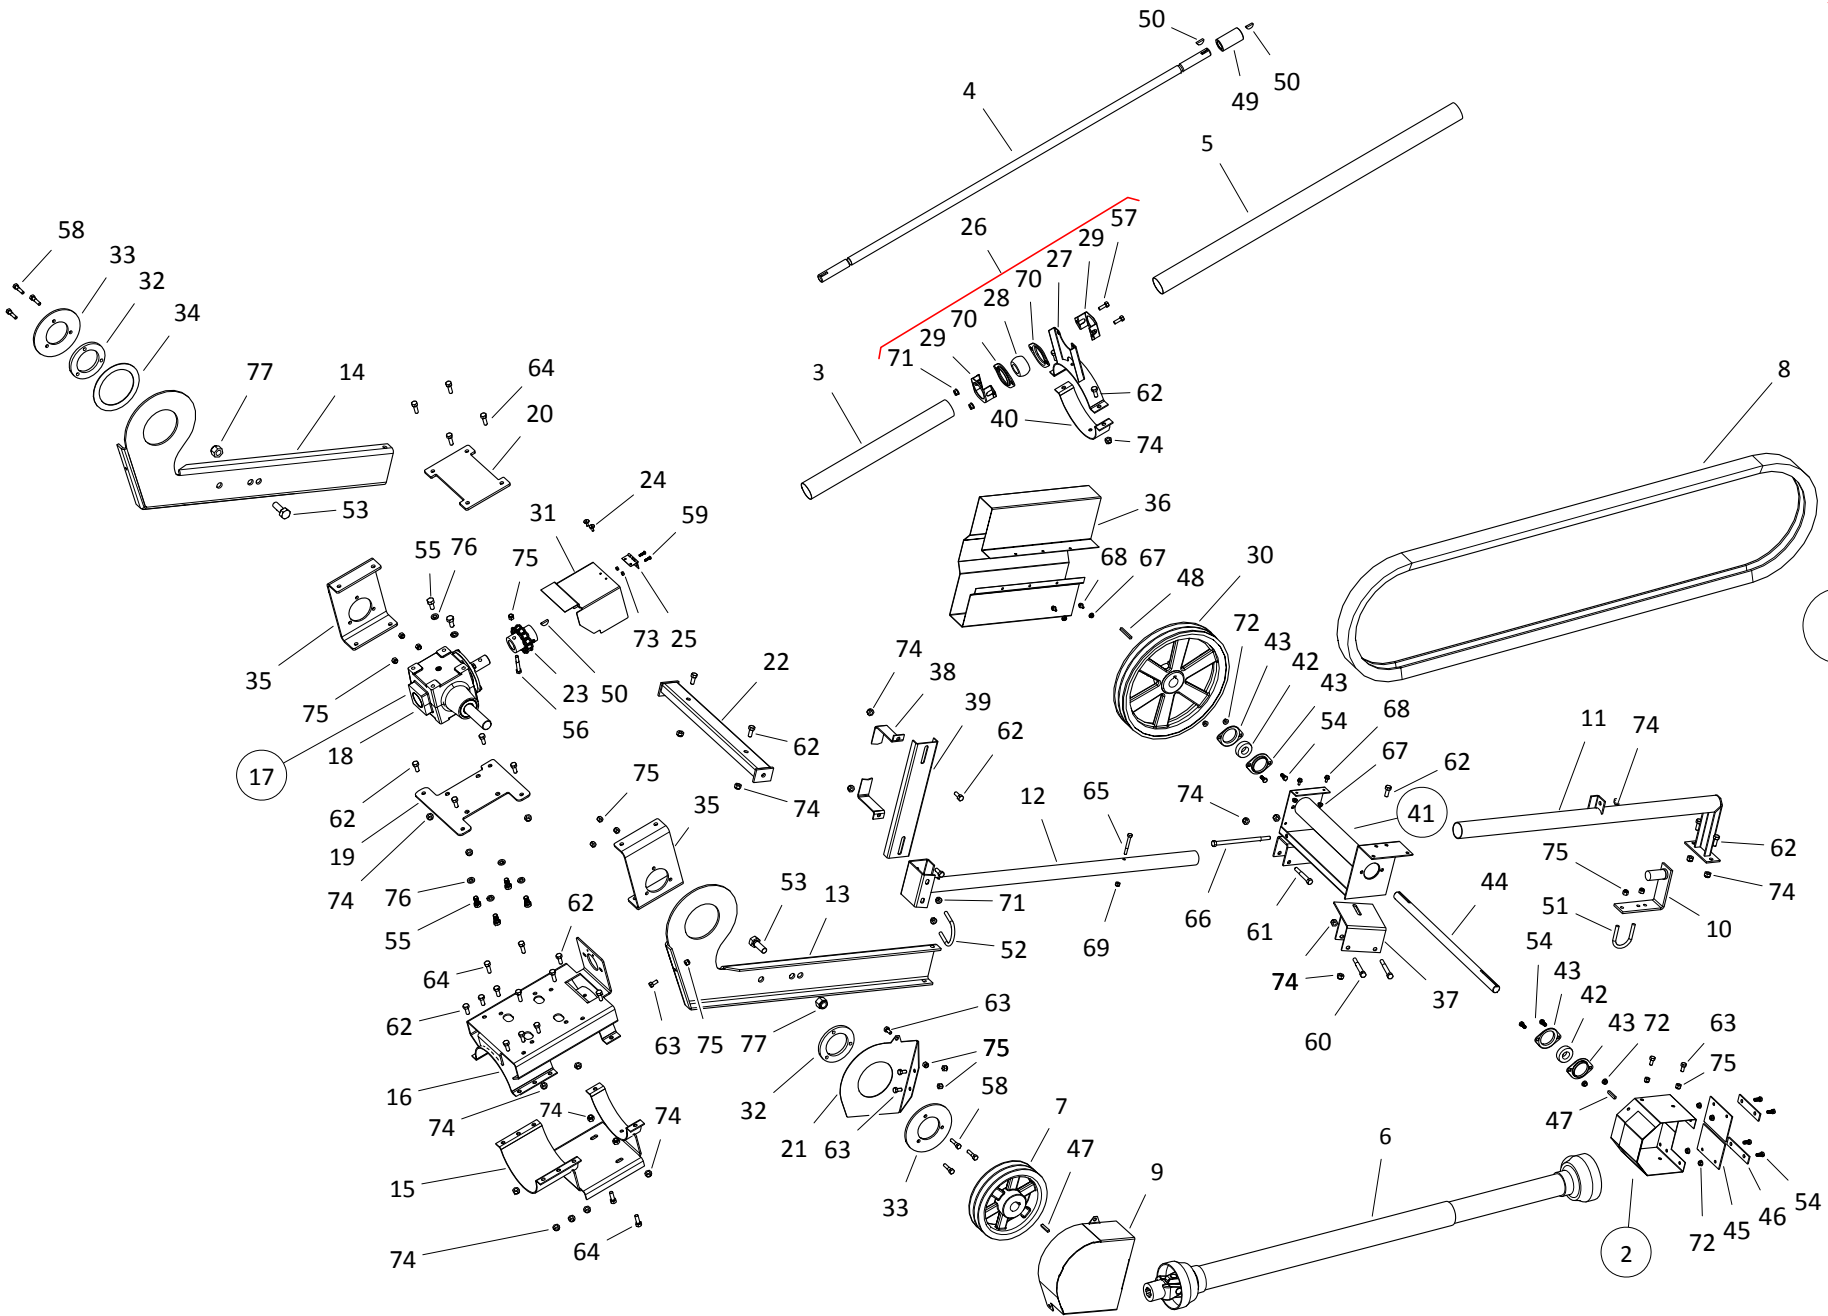

PTO-BD KIT, WRX 10-41 (A465YL)

PTO-BD KIT, WRX 10-41 (A465YL)

ITEM	PART NO.	DESCRIPTION
51	10-19609	3/8" X 2" U-BOLT PLTD
52	10-19610	3/8" X 2-1/2" U-BOLT PLTD
53	10-19592	3/4" X 2" NC BOLT GR 8 PLTD
54	10-19538	5/16" X 3/4" NC BOLT GR 2 PLTD
55	10-19231	1/2" X 1" NC BOLT GR 5 PLTD
56	10-19541	3/8" X 2-3/4" NC BOLT GR 2 PLTD
57	10-18955	3/8" X 1" NC BOLT GR 5 PLTD
58	9900694	3/8" X 1-1/2" UNC HEX BOLT GR5 PLT
59	10-28656	#10 X 3/4 BOLT PLTD
60	10-19547	7/16" X 3-1/2" NC BOLT GR 5 PLTD
61	10-19546	7/16" X 3" NC BOLT GR 5 PLTD
62	10-19542	7/16" X 1" NC BOLT GR 5 PLTD
63	10-19540	3/8" X 3/4" NC BOLT GR 5 PLTD
64	10-18698	7/16" X 1-1/4" NC BOLT GR 8 PLTD
65	10-17631	5/16" X 2-1/2" NC BOLT GR 2 PLTD
66	10-19548	BOLT 7/16" X 8"
67	10-19594	1/4" NC SERRATED FLANGE NUT PLTD
68	10-19537	1/4" X 1/2" HEX WSHR HEAD GR 5 PLTD
69	10-19980	5/16" NC NYLON LOCKNUT PLTD
70	10-18695	62MST ZP FLANGE PLATED FINISH
71	10-19596	3/8" NC SERRATED FLANGE NUT PLTD
72	10-19595	5/16" NC SERRATED FLANGE NUT PLTD
73	10-28657	#10 NYLON LOCKNUT PLTD
74	10-19598	7/16" NC NYLON LOCKNUT GR 2 PLTD
75	10-17402	3/8" NC NYLON LOCKNUT PLTD
76	10-19605	1/2" LOCK WASHER PLTD
77	10-19601	3/4" NC NYLON LOCKNUT PLTD