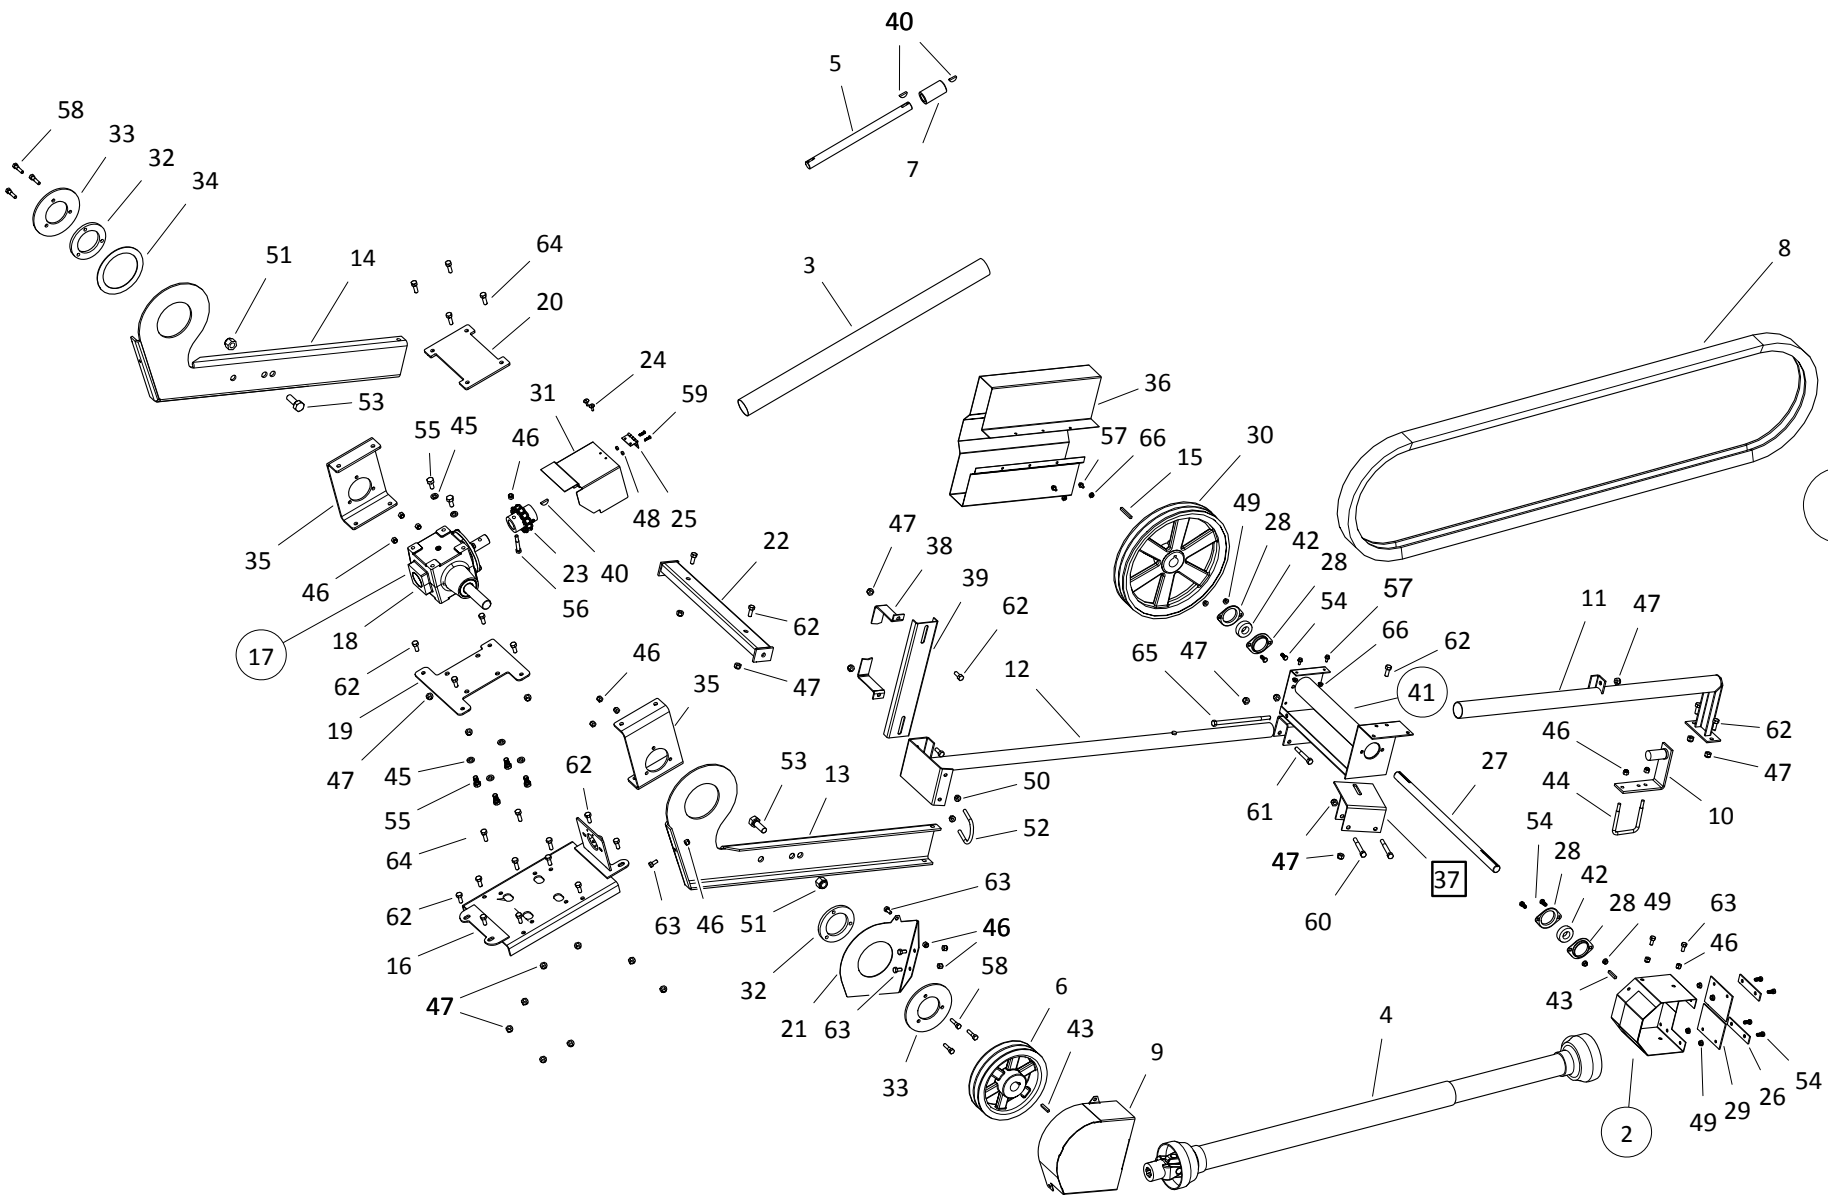

PTO-BD KIT, WRX 8 | 10-51 (A463YL)

PTO-BD KIT, WRX 8 | 10-51 (A463YL)

ITEM	PART NO.	DESCRIPTION
51	10-19601	3/4" NC NYLON LOCKNUT PLTD
52	200939	3/8" X 3" X 4-1/8" U-BOLT PLTD GR5
53	10-19592	3/4" X 2" NC BOLT GR 8 PLTD
54	10-19538	5/16" X 3/4" NC BOLT GR 2 PLTD
55	10-19231	1/2" X 1" NC BOLT GR 5 PLTD
56	10-19541	3/8" X 2-3/4" NC BOLT GR 2 PLTD
57	10-19537	1/4" X 1/2" HEX WSHR HEAD GR 5 PLTD
58	9900694	3/8" X 1-1/2" UNC HEX BOLT GR5 PLT
59	10-28656	#10 X 3/4 BOLT PLTD
60	10-19982	7/16" X 4" NC BOLT GR 5 PLTD
61	10-19546	7/16" X 3" NC BOLT GR 5 PLTD
62	10-19542	7/16" X 1" NC BOLT GR 5 PLTD
63	10-19540	3/8" X 3/4" NC BOLT GR 5 PLTD
64	10-18698	7/16" X 1-1/4" NC BOLT GR 8 PLTD
65	10-19548	BOLT 7/16" X 8"
66	10-19594	1/4" NC SERRATED FLANGE NUT PLTD