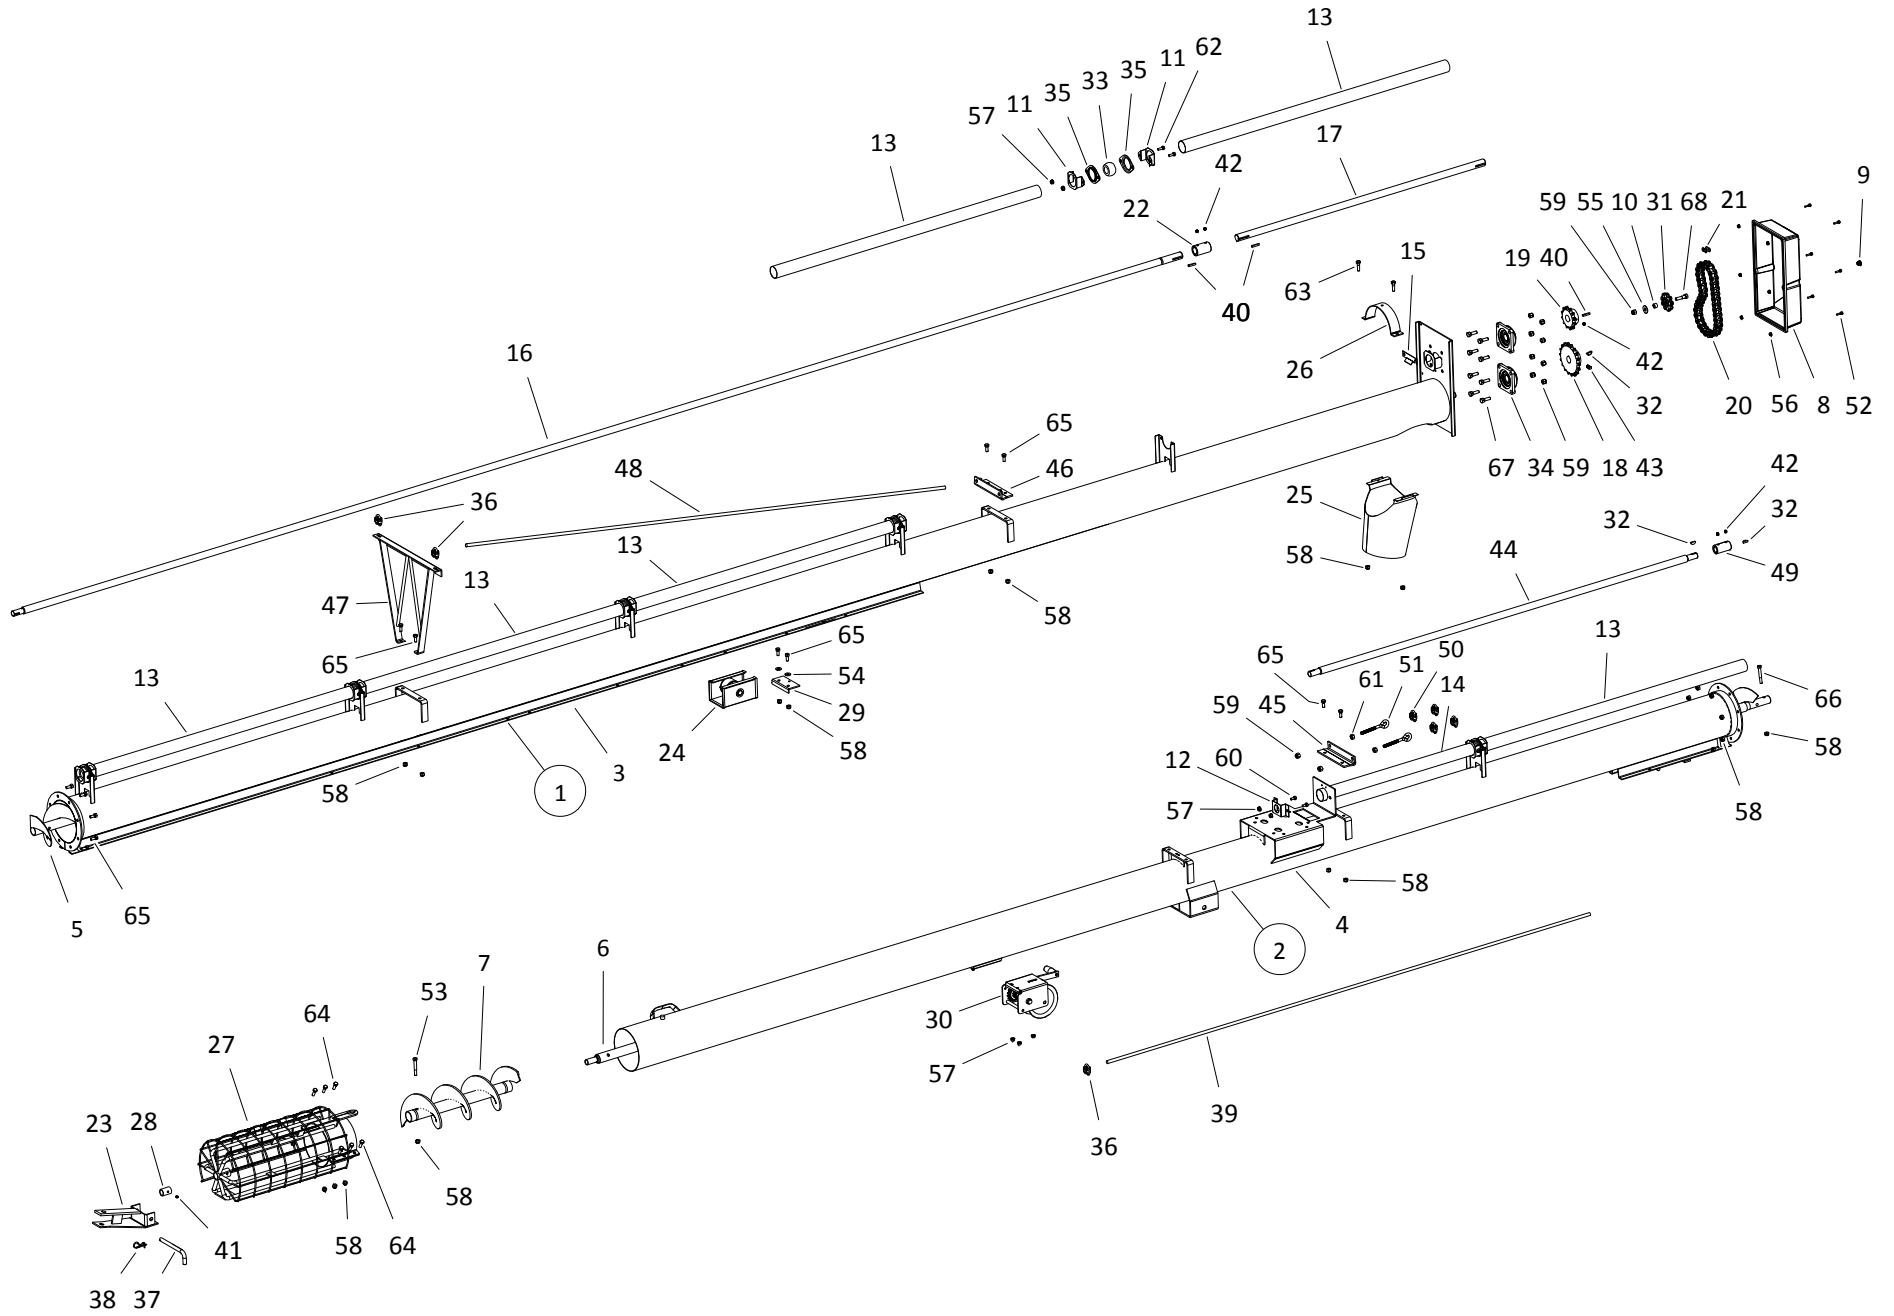

TUBE COMPONENTS, WRX 8-46

16

TUBE COMPONENTS, WRX 8-46

ITEM	PART NO.	DESCRIPTION
1	200514YL	UPPER TUBE BUNDLE
2	200576YL	LOWER TUBE BUNDLE
3	200521YL	UPPER TUBE ONLY
4	200577YL	LWR TUBE ONLY
5	200475	UPPER FLIGHT
6	10-29734	LWR FLIGHT W/INTAKE FL
7	10-18920	BOOT FLIGHT SECTION
8	10-17160	OIL COVER, HEAD
9	10-17179	3/8 OIL BATH PLUG
10	10-24382	IDLER SPROCKET SPACER
11	10-23250	FLANGE BEARING HANGER BRACKET
12	10-23268	DS GUARD HANGER BRKT, LWR, STX2/XTA
13	10-23614	UPPER DS GUARD, 57-3/4"
14	10-23828	LOWER DRIVE SHAFT COVER
15	10-23617	SHIELD STOP, UPPER
16	10-23184	MIDDLE DS
17	10-29736	UPPER SHORT DRIVESHAFT
18	10-23181	80B18 X 1 SPROCKET
19	10-23180	80B12 X 1-1/4 SPROCKET
20	10-23185	CHAIN #80 X 31P W/CONN LINK (HEAVY)
21	10-19323	#80 CONNECTOR LINK (HEAVY)
22	10-19770	DRIVESHAFT CONNECTOR, 1-1/4"
23	10-17123	CLEVIS
24	10-17203	TRACK SHOE
25	10-29306	SPOUT, 8 INCH ROLLED
26	10-19460	W80 HALF CLAMP 10716
27	10-29726	INTAKE W/SHIELD,BUSHG
28	10-19149	P245 - 14MOD POROUS BRONZE BUSHING
29	10-18762	TRACK STOP
30	10-19152	WINCH & HANDLE
31	200477	80X9T 1/2 BORE IDLER SPROCKET
32	10-19224	1/4" X 1" WOODRUFF KEY PLAIN
33	10-18691	1-1/4 WOOD BEARING
34	10-19567	BEARING, 1-1/4 PILLOW
35	10-18695	1-1/4" FLANGE, 2-HOLE
36	10-19147	1/4" CABLE CLAMP
37	10-17181	CLEVIS PIN
38	10-17383	3610 GRIP CLIP
39	10-18824	WINCH CABLE
40	10-19606	KEY, 1/4" X 1-1/2" SQ
41	10-19222	GREASE FTG ZERK 1/4-28 SAE CZ PLTD
42	10-19225	SETSCREW, 3/8" UNC X 3/8" REGULAR
43	10-29118	SETSCREW, 3/8" X 3/4" GR8 SQ HEAD
44	10-18828	J208-41 DRIVESHAFT, 7'1/2
45	10-27960	TRUSS CABLE ANCHOR BT
46	10-27863	CABLE ANCHOR
47	10-19324	REGULAR TRUSS BRACKET
48	10-18825	J46 TRUSS CABLE 4504070
49	10-19119	DRIVESHAFT CONNECTOR
50	10-19333	5/16" CABLE CLAMP (YELLOW ZINC)