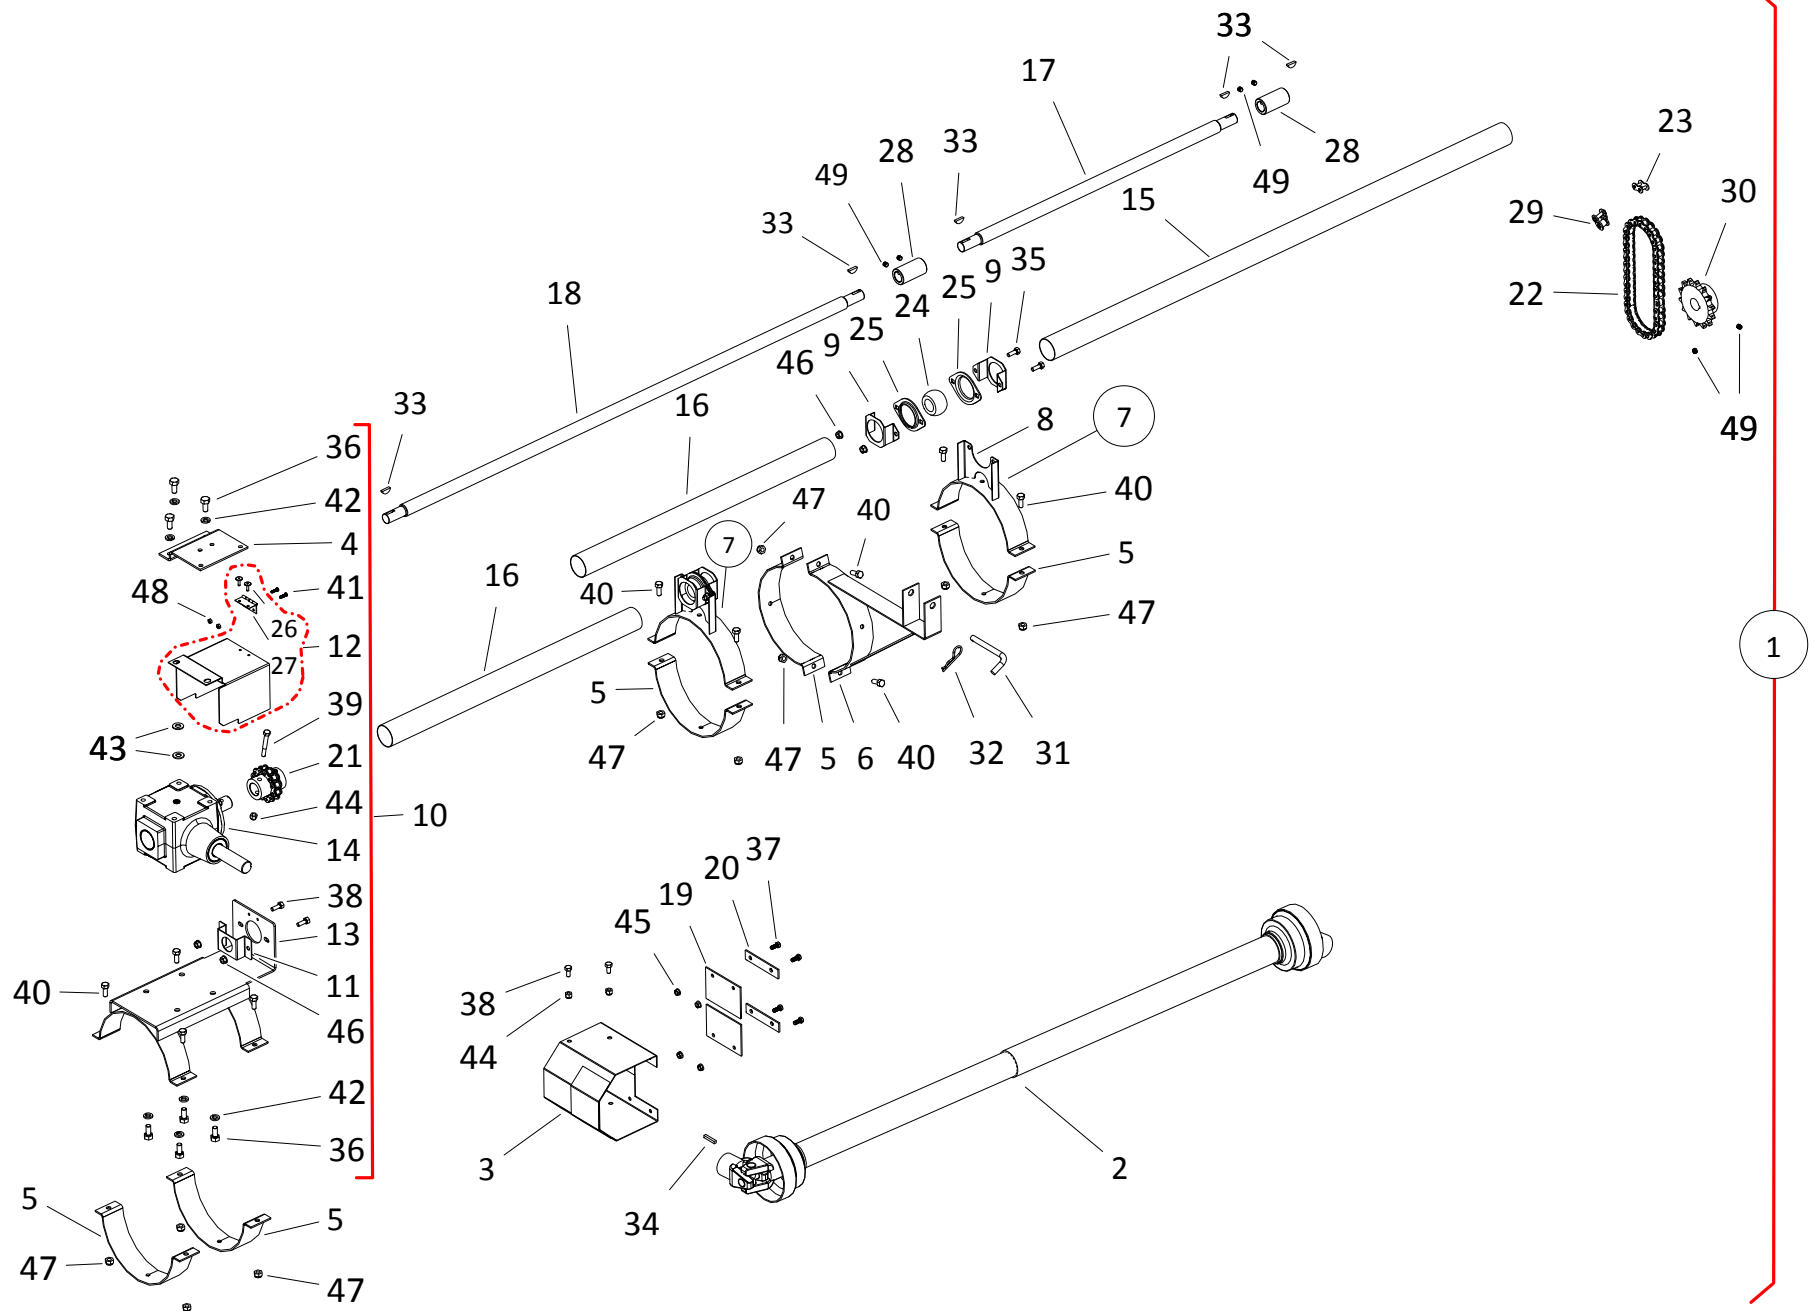

PTO-SD KIT, WRX 8-36 (A430)

PTO-SD KIT, WRX 8-36 (A430)

ITEM	PART NO.	DESCRIPTION
1	05-A430	WRX80-36 SD KIT
2	10-19806	PTO SHAFT, YELLOW END (60")
3	10-17232	PTO SHIELD ASSM
4	200457RD	WRX PTO SHIELD MOUNT BRACKET
5	10-19460	CLAMP, W100 HALF
6	10-19461	SADDLE, WD80 SD
7	200511RD	CLAMP-ON BEARING MNT ASSY, 8"
8	200510RD	CLAMP-ON BEARING MNT, 8"
9	10-23250WH	FLANGE BEARING HANGER BRACKET
10	200513RD	CLAMP-ON GB ASSY, 8"
11	10-23268	DS GUARD HANGER BRKT, LWR
12	10-24076	CHAIN COUPLER GUARD, ASSY
13	200512RD	CLAMP-ON GB MNT, 8"
14	10-29676	GEARBOX
15	10-23614	UPPER DS GUARD, 57-3/4"
16	10-24322	SD DRIVE SHAFT GUARD, 31 1/2"
17	10-24328	SD DRIVE SHAFT, SHORT
18	10-24381	WRX100 SD DS, 5'
19	10-17229	Rubber belt
20	10-18878	4-3/4 STRAP
21	10-19674	C6012 CHAIN COUPLER #10293
22	201004	#80x27P CHAIN CONNECT & HALF LINK
23	10-19323	#80 CONNECTOR LINK (HEAVY)
24	10-18691	1-1/4 WOOD BEARING
25	10-18695	1-1/4" FLANGE, 2-HOLE
26	10-18185	LARGE FLANGE RIVET
27	10-18188	2 BUTT HINGE, PLATED
28	10-19119	DRIVESHAFT CONNECTR
29	10-17400	#80HR OFFSET LINK (HEAVY)
30	200585	80B12 x 1 SPROCKET
31	10-19648	SADDLE PIN
32	10-19463	210 HITCH PIN
33	10-19224	1/4" X 1" WOODRUFF KEY
34	10-19606	1/4" X 1-1/2" SQUARE KEY
35	10-18955	3/8" X 1" NC BOLT GR 5 PLTD
36	10-19231	1/2" X 1" NC BOLT GR 5 PLTD
37	10-19538	5/16" X 3/4" NC BOLT GR 2 PLTD
38	10-19540	3/8" X 3/4" NC BOLT GR 5 PLTD
39	10-19541	3/8" X 2-3/4" NC BOLT GR 2 PLTD
40	10-19542	7/16" X 1" NC BOLT GR 5 PLTD
41	10-28656	#10 X 3/4 BOLT PLTD
42	10-19605	1/2" LOCK WASHER PLTD
43	10-22137	1-1/16 X 17/32 X 3/32 WASHER PLATED
44	10-17402	3/8" NC NYLON LOCKNUT PLTD
45	10-19595	5/16" NC SERRATED FLANGE NUT PLTD
46	10-19596	3/8" SERRATED FLANGE NUT
47	10-19598	7/16" NC NYLON LOCKNUT GR 2 PLTD
48	10-28657	#10 NYLON LOCKNUT PLTD
49	10-19225	SETSCREW, 3/8" UNC X 3/8" REGULAR