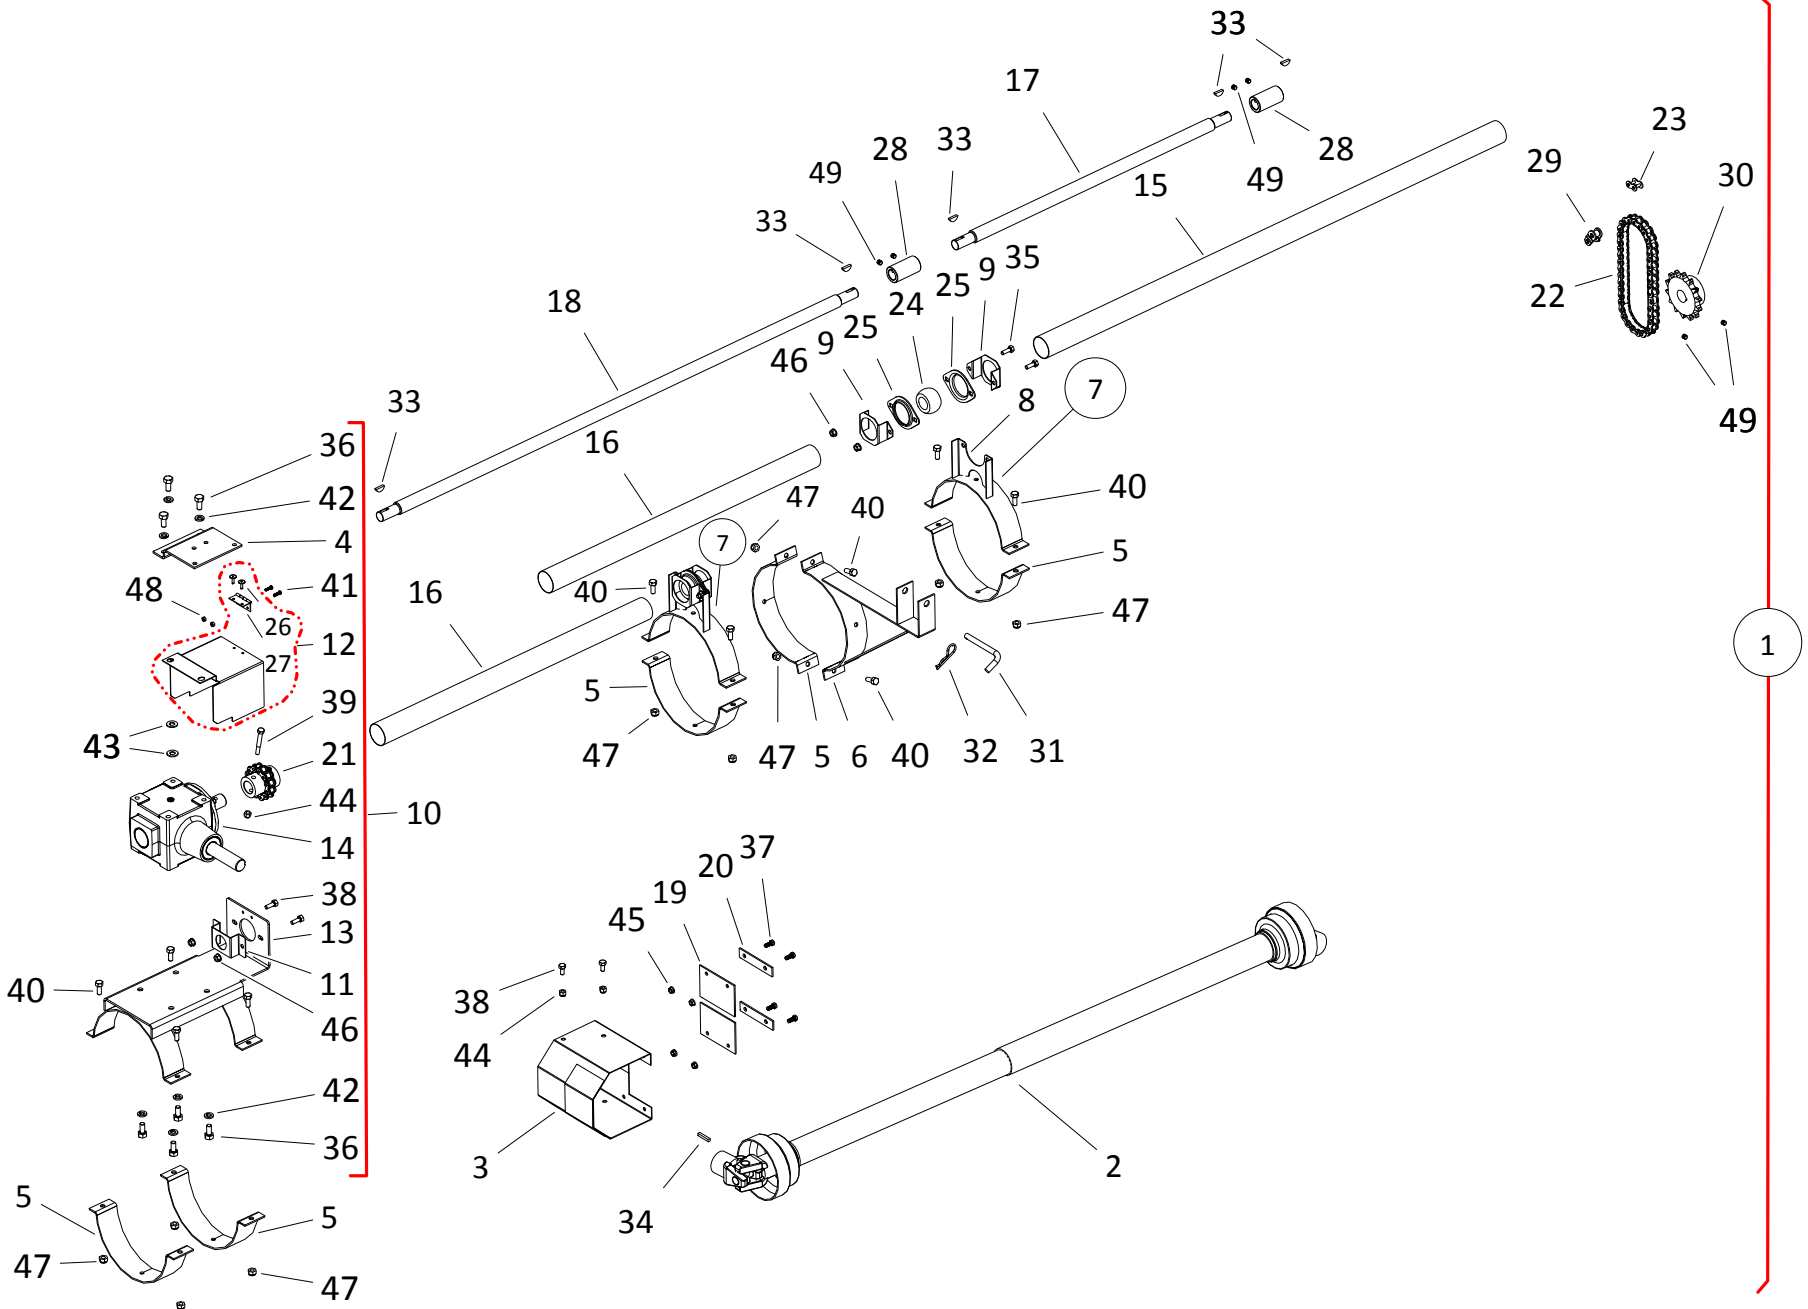

PTO-SD KIT, WRX 10-31 (A419)

PTO-SD KIT, WRX 10-31 (A419)

ITEM	PART NO.	DESCRIPTION
1	05-A419	WRX100-31 SD KIT
2	10-19806	PTO SHAFT, YELLOW END (60")
3	10-17232	PTO SHIELD ASSM
4	200457RD	WRX PTO SHIELD MOUNT BRACKET
5	10-19801	CLAMP, W100 HALF
6	10-19804	SADDLE, W100 SD
7	10-24325	CLAMP-ON BEARING MNT ASSY, 10"
8	10-24324	CLAMP-ON BEARING MNT, 10"
9	10-23250WH	FLANGE BEARING HANGER BRACKET
10	10-24327	CLAMP-ON GB ASSY, 10"
11	10-23268	DS GUARD HANGER BRKT, LWR
12	10-24076	CHAIN COUPLER GUARD, ASSY
13	10-24326	CLAMP-ON GB MNT, 10"
14	10-29676	GEARBOX
15	10-23614	UPPER DS GUARD, 57-3/4"
16	10-24321	SD DRIVE SHAFT GUARD, 33 3/4"
17	10-24328	SD DRIVE SHAFT, SHORT
18	10-24381	WRX100 SD DS, 5'
19	10-17229	RUBBER BELT
20	10-18878	4-3/4 STRAP
21	10-19674	C6012 CHAIN COUPLER #10293
22	201004	#80H X 27P CHAIN CONNECT & HALF LNK
23	10-19323	#80 CONNECTOR LINK (HEAVY)
24	10-18691	1-1/4 WOOD BEARING
25	10-18695	1-1/4" FLANGE, 2-HOLE
26	10-18185	LARGE FLANGE RIVET
27	10-18188	2 BUTT HINGE, PLATED
28	10-19119	DRIVESHAFT CONNECTR
29	10-17400	#80HR OFFSET LINK(HEAVY)
30	10-23180	80B12 X 1-1/4 SPROCKET
31	10-19648	SADDLE PIN
32	10-19463	210 HITCH PIN
33	10-19224	1/4" X 1" WOODRUFF KEY
34	10-19606	1/4" X 1-1/2" SQUARE KEY
35	10-18955	3/8" X 1" NC BOLT GR 5 PLTD
36	10-19231	1/2" X 1" NC BOLT GR 5 PLTD
37	10-19538	5/16" X 3/4" NC BOLT GR 2 PLTD
38	10-19540	3/8" X 3/4" NC BOLT GR 5 PLTD
39	10-19541	3/8" X 2-3/4" NC BOLT GR 2 PLTD
40	10-19542	7/16" X 1" NC BOLT GR 5 PLTD
41	10-28656	#10 X 3/4 BOLT PLTD
42	10-19605	1/2" LOCK WASHER PLTD
43	10-22137	1-1/16 X 17/32 X 3/32 WASHER PLATED
44	10-17402	3/8" NC NYLON LOCKNUT PLTD
45	10-19595	5/16" NC SERRATED FLANGE NUT PLTD
46	10-19596	3/8" SERRATED FLANGE NUT
47	10-19598	7/16" NC NYLON LOCKNUT GR 2 PLTD
48	10-28657	#10 NYLON LOCKNUT PLTD
49	10-19225	SETSCREW, 3/8" UNC X 3/8" REGULAR