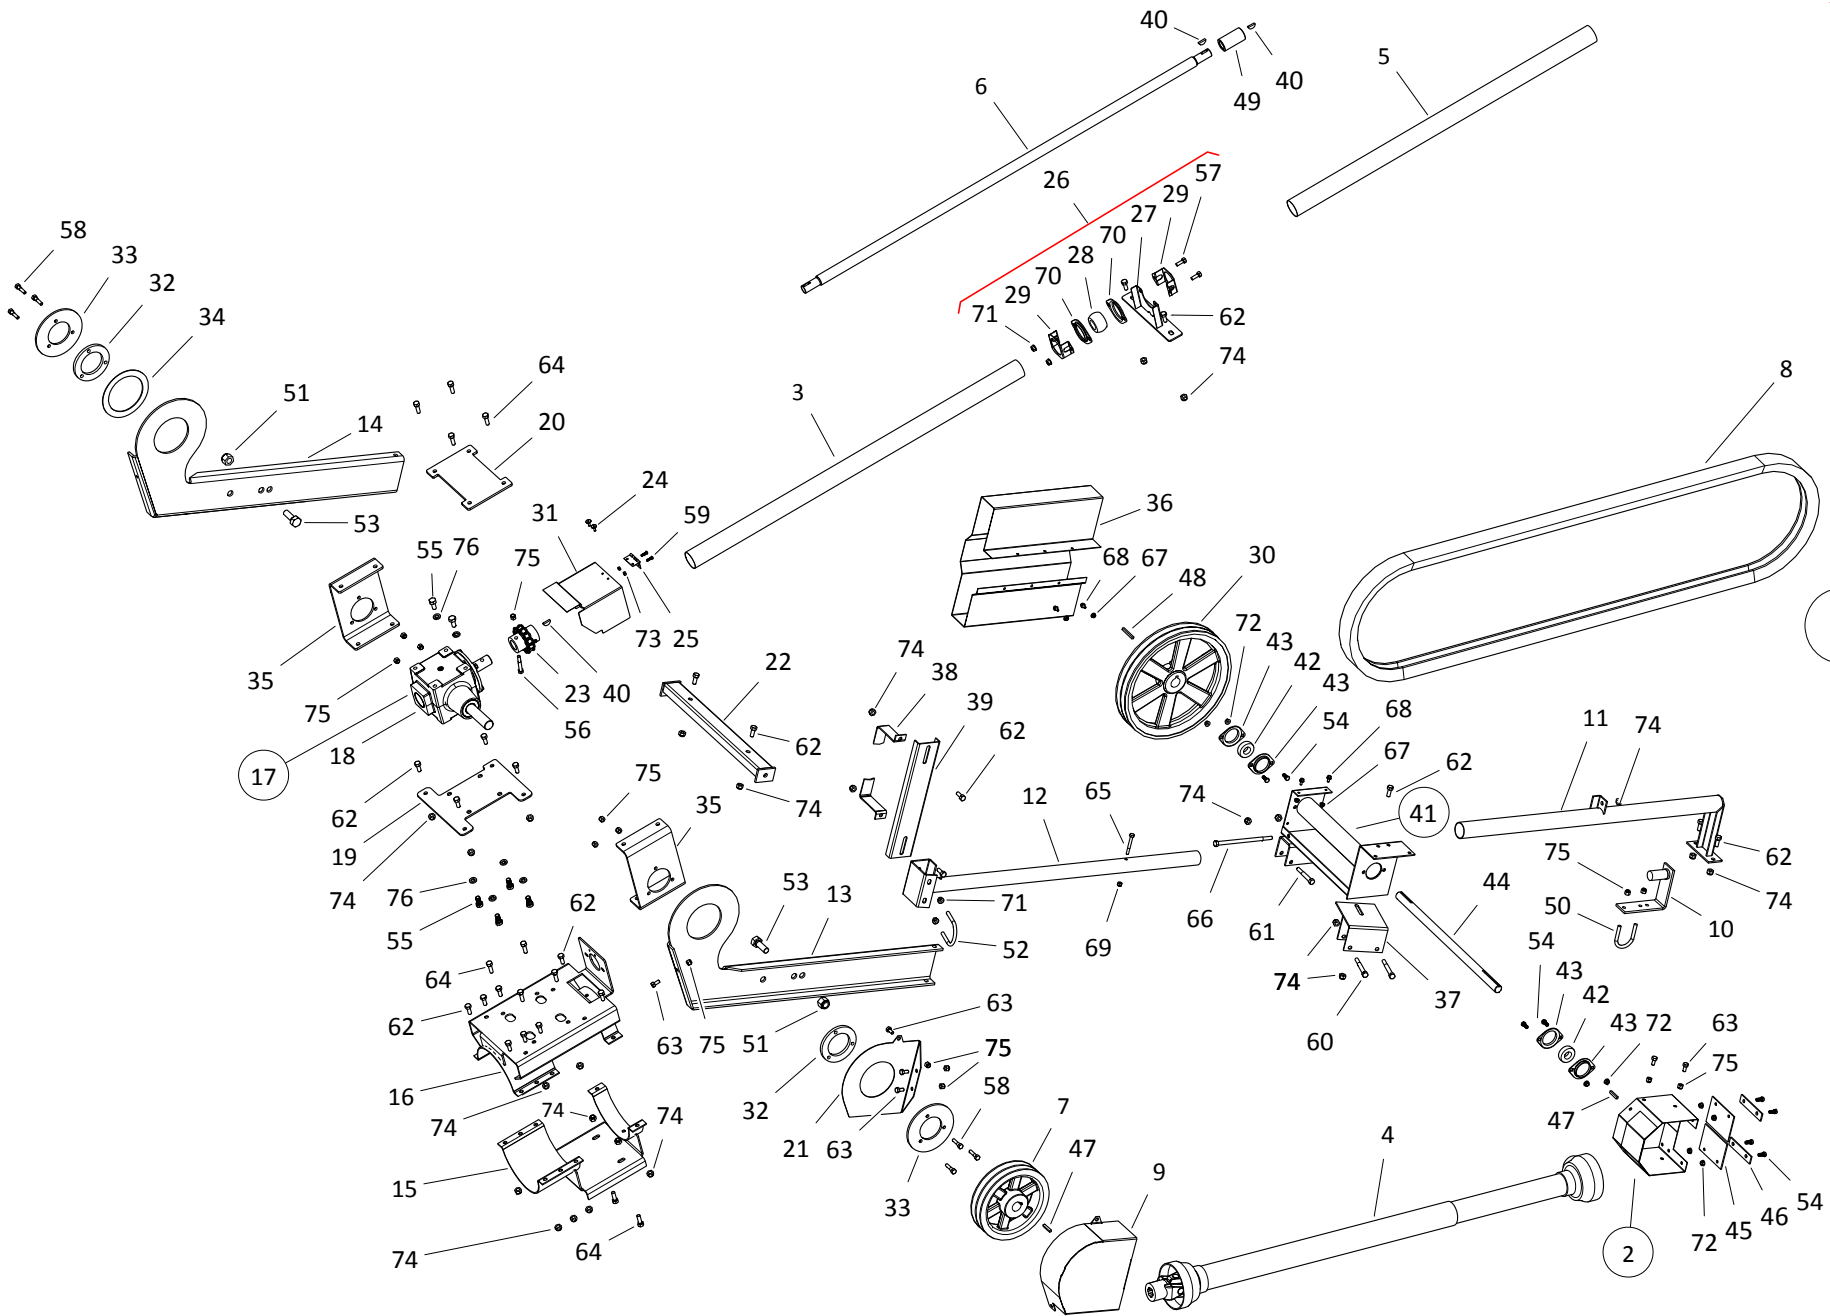

PTO-BD KIT, WRX 10-31 (A473YL)

PTO-BD KIT, WRX 10-31 (A473YL)

ITEM	PART NO.	DESCRIPTION
1	05-A473YL	WRX 10-31 BD KIT
2	10-17231	PTO SHIELD ASSM
3	200933YL	BD DS GUARD, 48-1/4", YL
4	10-19520	222-16174 DRIVELINE (RED)
5	10-23247	LOWER DS GUARD 43-7/8"
6	200999	BD DRIVESHAFT
7	10-29946	7.7" X 1-1/4" DOUBLE B GROOVE PLY
8	10-27953	B160 BELT
9	201232RD	BELT DRIVE GUARD ASSY
10	200997RD	PTO SADDLE BRACKET
11	200990RD	BD SUPPORT TUBE, OUTER
12	200989RD	BD SUPPORT TUBE, INNER
13	200962RD	FRAME EXTENSION, RH
14	200961RD	FRAME EXTENSION, LH
15	200952RD	BD CLAMP MOUNT BRACKET
16	200940RD	BD GEARBOX BRACKET
17	200938RD	GEARBOX ASSEMBLY
18	10-29676	GEARBOX (W. HEART RED)
19	200928RD	GEARBOX MOUNT PLATE
20	200931RD	GEARBOX TOP PLATE
21	200930RD	BELT DRIVE GUARD, BOTTOM COVER
22	10-18914	SHORT CROSSMEMBER
23	10-19674	CHAIN COUPLER
24	10-18185	ASF\0621 RIVET (LARGE FLANGE)
25	10-18188	2 BUTT HINGE, PLATED
26	200996RD	BEARING BRKT MOUNT ASSY
27	200995RD	BEARING BRACKET MOUNT
28	10-18691	WOOD BEARING
29	10-23250WH	FLANGE BEARING HANGER BRACKET
30	10-18533	15" X 1" DOUBLE B GROOVE PULLEY
31	10-24076	CHAIN COUPLER GUARD, ASSY
32	10-24016	FRAME, LWR ARM BOLT PLATE, SMALL
33	10-24015	FRAME, LWR ARM BOLT PLATE, LARGE
34	10-24014	SPACER, LWR FRAME
35	10-24012	BRKT, GB LOWER FRAME CONNECT
36	10-19655	SHIELD, 15" BD PULLEY
37	10-19646	BD SLIDING BRACKET
38	10-19639	BELT GUIDE BRACKET
39	10-19638	BD BELT GUIDE CHANNEL
40	10-19224	1/4" X 1" WOODRUFF KEY PLAIN
41	10-17246	JACKSHAFT ASSM
42	10-18817	EFH205-16 BEARING
43	10-18694	T52MST ZP FLANGE PLATED FINISH
44	10-19649	JACKSHAFT
45	10-17229	3-1/2" X 5" X 1/8" 2 PLY BELT
46	10-18878	4-3/4 STRAP
47	10-19606	KEY, 1/4" X 1-1/2" SQ 700615
48	10-17854	BD KEY
49	10-19119	SLEEVE COUPLER
50	10-19609	3/8" X 2" U-BOLT PLTD