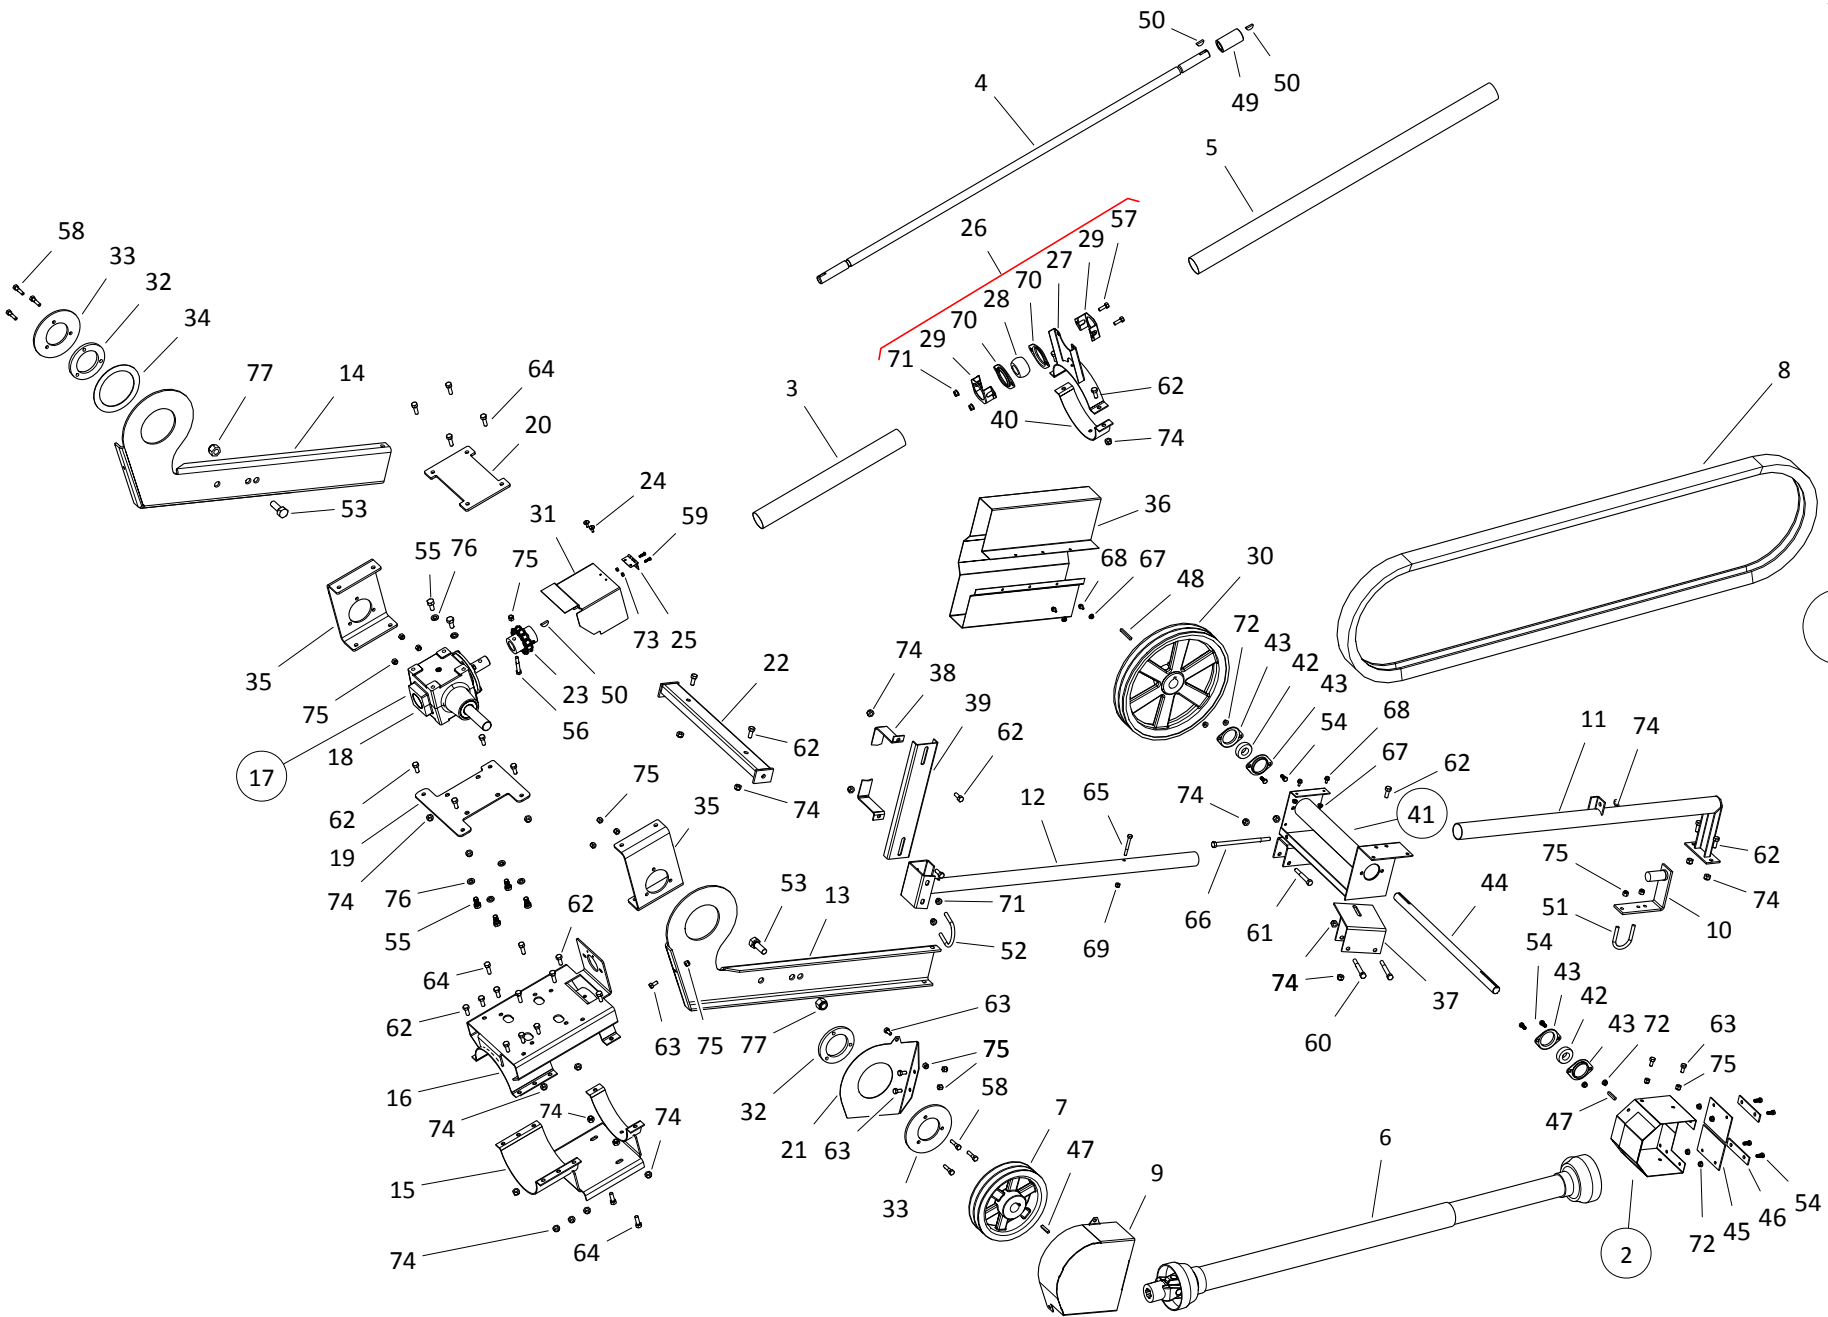

PTO-BD KIT, WRX 8-41 (A461YL)

1

PTO-BD KIT, WRX 8-41 (A461YL)

ITEM	PART NO.	DESCRIPTION
51	10-19609	3/8" X 2" U-BOLT PLTD
52	10-19610	3/8" X 2-1/2" U-BOLT PLTD
53	10-19592	3/4" X 2" NC BOLT GR 8 PLTD
54	10-19538	5/16" X 3/4" NC BOLT GR 2 PLTD
55	10-19231	1/2" X 1" NC BOLT GR 5 PLTD
56	10-19541	3/8" X 2-3/4" NC BOLT GR 2 PLTD
57	10-18955	3/8" X 1" NC BOLT GR 5 PLTD
58	9900694	3/8" X 1-1/2" UNC HEX BOLT GR5 PLT
59	10-28656	#10 X 3/4 BOLT PLTD
60	10-19547	7/16" X 3-1/2" NC BOLT GR 5 PLTD
61	10-19546	7/16" X 3" NC BOLT GR 5 PLTD
62	10-19542	7/16" X 1" NC BOLT GR 5 PLTD
63	10-19540	3/8" X 3/4" NC BOLT GR 5 PLTD
64	10-18698	7/16" X 1-1/4" NC BOLT GR 8 PLTD
65	10-17631	5/16" X 2-1/2" NC BOLT GR 2 PLTD
66	10-19548	BOLT 7/16" X 8"
67	10-19594	1/4" NC SERRATED FLANGE NUT PLTD
68	10-19537	1/4" X 1/2" HEX WSHR HEAD GR 5 PLTD
69	10-19980	5/16" NC NYLON LOCKNUT PLTD
70	10-18695	62MST ZP FLANGE PLATED FINISH
71	10-19596	3/8" NC SERRATED FLANGE NUT PLTD
72	10-19595	5/16" NC SERRATED FLANGE NUT PLTD
73	10-28657	#10 NYLON LOCKNUT PLTD
74	10-19598	7/16" NC NYLON LOCKNUT GR 2 PLTD
75	10-17402	3/8" NC NYLON LOCKNUT PLTD
76	10-19605	1/2" LOCK WASHER PLTD
77	10-19601	3/4" NC NYLON LOCKNUT PLTD