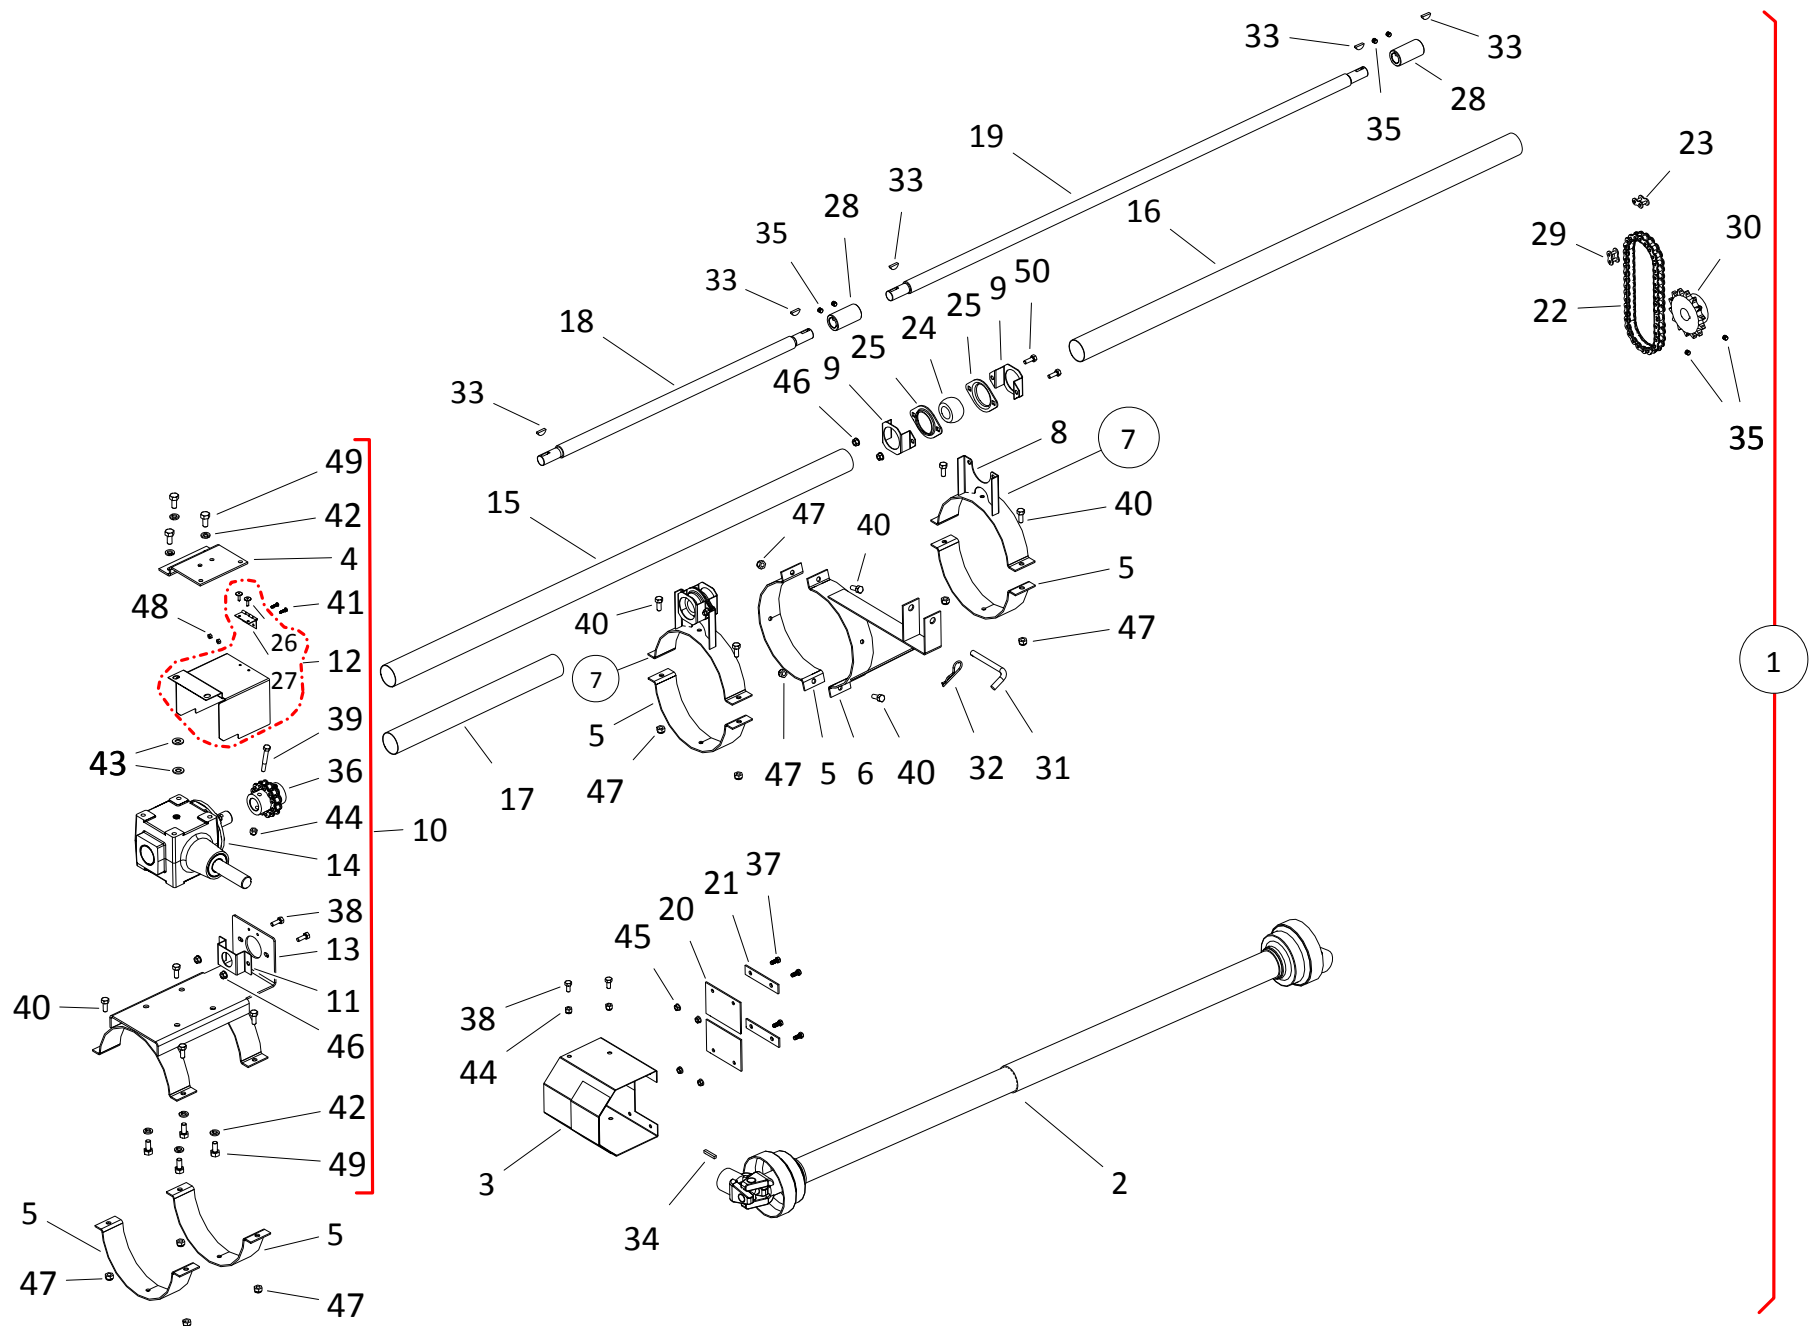

PTO-SD KIT, WRX 8-56 (A434)

PTO-SD KIT, WRX 8-56 (A434)

ITEM	PART NO.	DESCRIPTION
1	05-A434	WRX80-56 SD KIT
2	10-19806	PTO SHAFT, YELLOW END (60")
3	10-17232	PTO SHIELD ASSM
4	200457RD	WRX PTO SHIELD MOUNT BRACKET
5	10-19460	CLAMP, W80 HALF
6	10-19461	SADDLE, W80 SD
7	200511RD	CLAMP-ON BEARING MNT ASSY, 8"
8	200510RD	CLAMP-ON BEARING MNT, 8"
9	10-23250WH	FLANGE BEARING HANGER BRACKET
10	200513RD	CLAMP-ON GB ASSY, 8"
11	10-23268	DS GUARD HANGER BRKT, LWR
12	10-24076	CHAIN COUPLER GUARD, ASSY
13	200512RD	CLAMP-ON GB MNT, 8"
14	10-29676	GEARBOX
15	10-23614	UPPER DS GUARD, 57-3/4"
16	200590YL	SD DRIVESHAFT GUARD, 55-1/4"
17	10-23248	LOWER DS GUARD 20-7/8"
18	10-27904	LOWER DRIVESHAFT
19	10-24381	WRX100 SD DS, 5'
20	10-17229	RUBBER BELT
21	10-18878	4-3/4 STRAP
22	201004	#80 x 27P CHAIN CONNECT & HALF LINK
23	10-19323	#80 CONNECTOR LINK (HEAVY)
24	10-18691	1-1/4 WOOD BEARING
25	10-18695	1-1/4" FLANGE, 2-HOLE
26	10-18185	LARGE FLANGE RIVET
27	10-18188	2 BUTT HINGE, PLATED
28	10-19119	DRIVESHAFT CONNECTR
29	10-17400	#80HR OFFSET LINK (HEAVY)
30	200585	80B12 x 1 SPROCKET
31	10-19648	SADDLE PIN
32	10-19463	210 HITCH PIN
33	10-19224	1/4" X 1" WOODRUFF KEY
34	10-19606	1/4" X 1-1/2" SQUARE KEY
35	10-19225	SETSCREW, 3/8" UNC X 3/8" REGULAR
36	10-19674	C6012 CHAIN COUPLER #10293
37	10-19538	5/16" X 3/4" NC BOLT GR 2 PLTD
38	10-19540	3/8" X 3/4" NC BOLT GR 5 PLTD
39	10-19541	3/8" X 2-3/4" NC BOLT GR 2 PLTD
40	10-19542	7/16" X 1" NC BOLT GR 5 PLTD
41	10-28656	#10 X 3/4 BOLT PLTD
42	10-19605	1/2" LOCK WASHER PLTD
43	10-22137	1-1/16 X 17/32 X 3/32 WASHER PLATED
44	10-17402	3/8" NC NYLON LOCKNUT PLTD
45	10-19595	5/16" NC SERRATED FLANGE NUT PLTD
46	10-19596	3/8" SERRATED FLANGE NUT
47	10-19598	7/16" NC NYLON LOCKNUT GR 2 PLTD
48	10-28657	#10 NYLON LOCKNUT PLTD
49	10-19231	1/2" X 1" NC BOLT GR 5 PLTD
50	10-18955	3/8" X 1" NC BOLT GR 5 PLTD