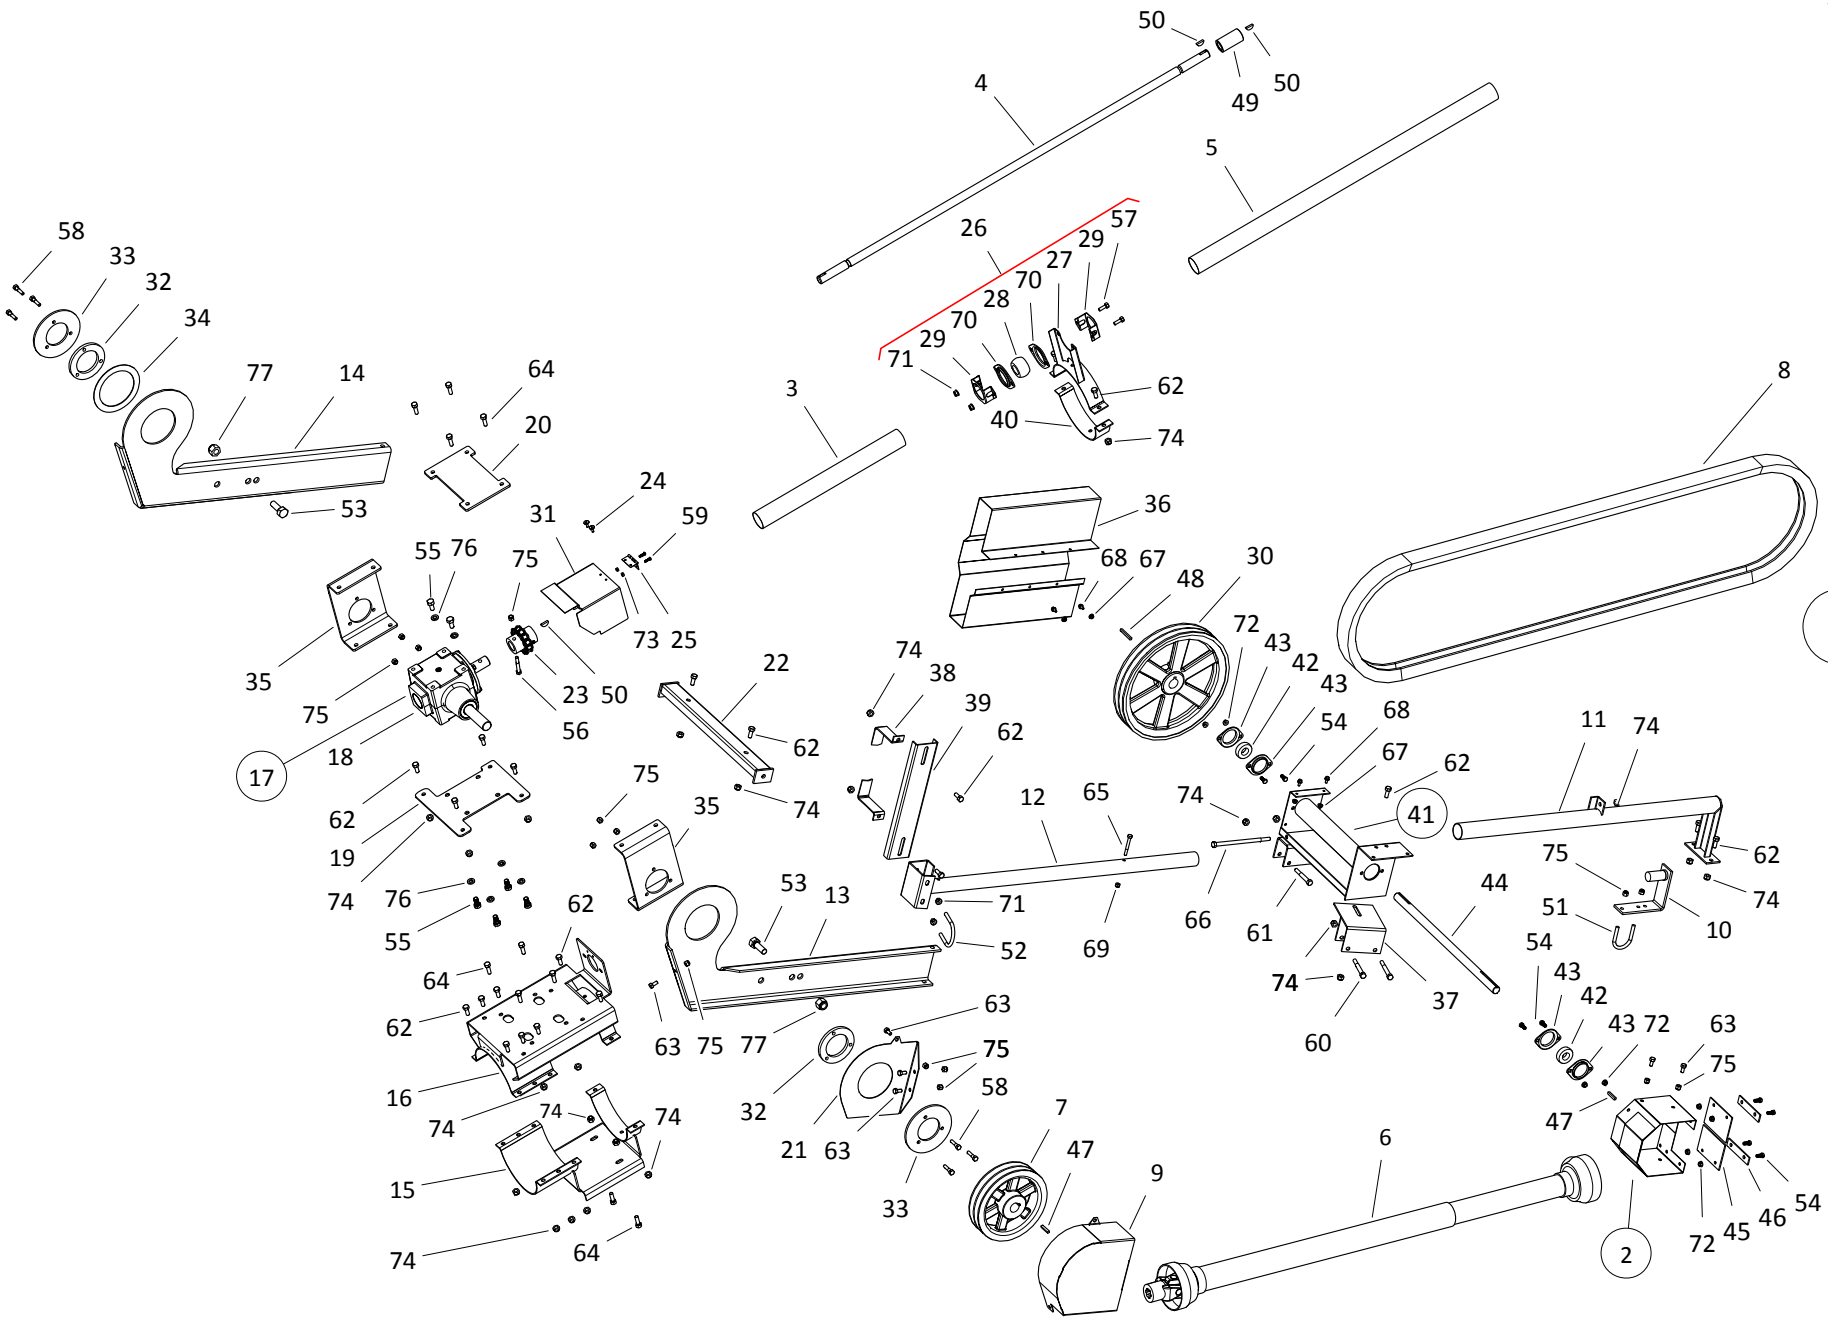

PTO-BD KIT, WRX 8-41 (A461YL)

1

PTO-BD KIT, WRX 8-41 (A461YL)

ITEM	PART NO.	DESCRIPTION
1	05-A461YL	WRX08-41 BD KIT
2	10-17231	PTO SHIELD ASSM
3	10-23248	LOWER DS GUARD 20-7/8"
4	200980	BD DRIVESHAFT
5	10-23247	LOWER DS GUARD 43-7/8"
6	10-19520	222-16174 DRIVELINE (RED)
7	10-29946	7.7" X 1-1/4" DOUBLE B GROOVE PLY
8	10-23196	B210 DOUBLE BANDED BELT
9	201232RD	BELT DRIVE GUARD ASSY
10	200997RD	PTO SADDLE BRACKET
11	200990RD	BD SUPPORT TUBE, OUTER
12	200989RD	BD SUPPORT TUBE, INNER
13	200962RD	FRAME EXTENSION, RH
14	200961RD	FRAME EXTENSION, LH
15	200954RD	BD CLAMP MOUNT BRACKET
16	200953RD	BD GEARBOX BRKT
17	200938RD	GEARBOX ASSEMBLY
18	10-29676	GEARBOX (W. HEART RED)
19	200928RD	GEARBOX MOUNT PLATE
20	200931RD	GEARBOX TOP PLATE
21	200930RD	BELT DRIVE GUARD, BOTTOM COVER
22	200929RD	BD CROSS MEMBER
23	10-19674	CHAIN COUPLER
24	10-18185	ASF\0621 RIVET (LARGE FLANGE)
25	10-18188	2 BUTT HINGE, PLATED
26	200511RD	WRX 8 SD CLAMP-ON BEARING MNT ASSY
27	200510RD	WRX 8 SD CLAMP-ON BEARING MNT
28	10-18691	WOOD BEARING
29	10-23250WH	FLANGE BEARING HANGER BRACKET
30	10-18533	15" X 1" DOUBLE B GROOVE PULLEY
31	10-24076	CHAIN COUPLER GUARD, ASSY
32	10-24016	FRAME, LWR ARM BOLT PLATE, SMALL
33	10-24015	FRAME, LWR ARM BOLT PLATE, LARGE
34	10-24014	SPACER, LWR FRAME
35	10-24012	BRKT, GB LOWER FRAME CONNECT
36	10-19655	SHIELD, 15" BD PULLEY
37	10-19646	BD SLIDING BRACKET
38	10-19639	BELT GUIDE BRACKET
39	10-19638	BD BELT GUIDE CHANNEL
40	10-19460	HALF CLAMP 10716
41	10-17246	JACKSHAFT ASSM
42	10-18817	EFH205-16 BEARING
43	10-18694	T52MST ZP FLANGE PLATED FINISH
44	10-19649	JACKSHAFT
45	10-17229	3-1/2" X 5" X 1/8" 2 PLY BELT
46	10-18878	4-3/4 STRAP
47	10-19606	KEY, 1/4" X 1-1/2" SQ 700615
48	10-17854	BD KEY
49	10-19119	SLEEVE COUPLER
50	10-19224	1/4" X 1" WOODRUFF KEY PLAIN